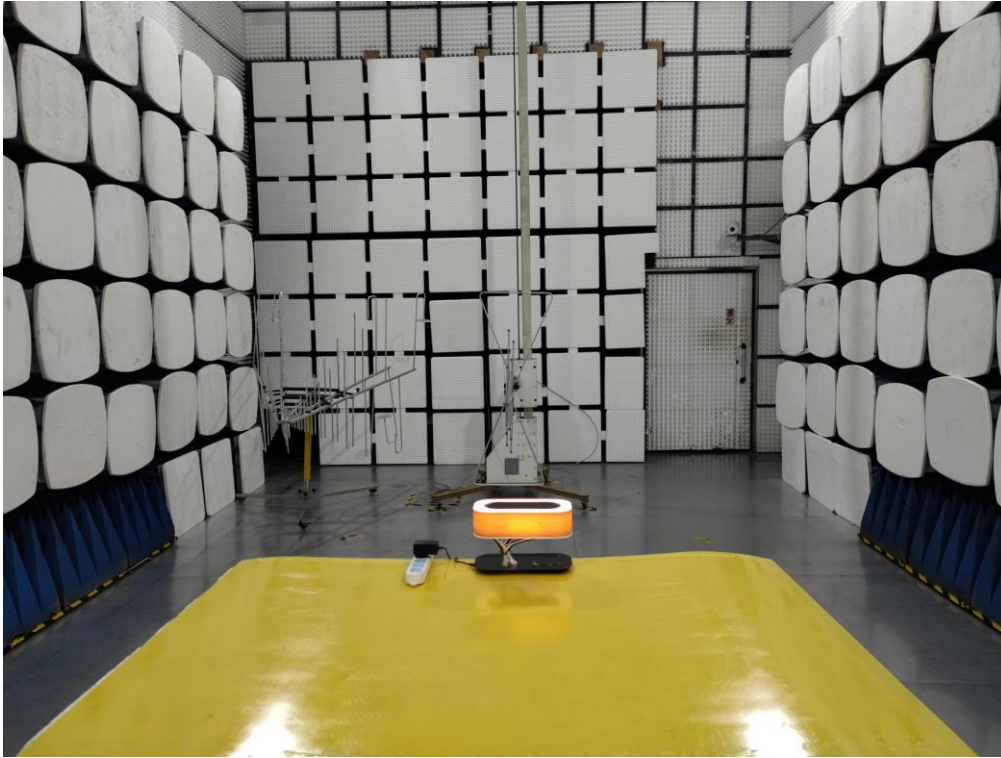

Test Setup Photos of BT

Radiated Emissions Measurement

Radiated Emission from 30MHz to 1GHz

Radiated Emission above 1GHz

Conducted Emissions Measurement