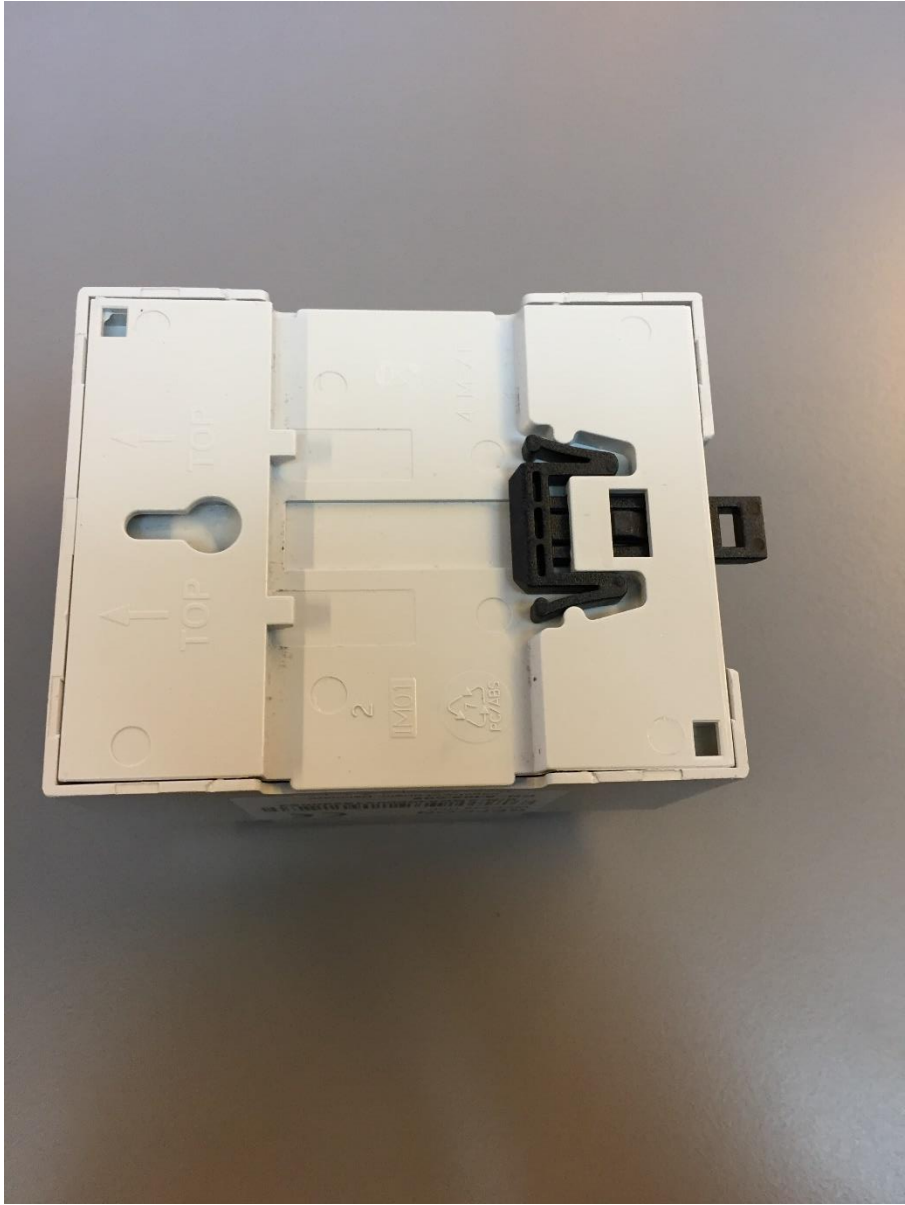

External Photos

REFCON

Wireless Hub

EMERSON

BT-Address
50:20:6B:03:08:64

ETH-MAC
10:CE:A9:AB:2C:2F

ABEB40300218540063

EMERSON™
REFCON Wireless Hub

REFCON **CE**

Wireless Hub

S/N: ABE840900218540053

PN: 8409-002

Country of Origin: Denmark
EMERSON DK-8680