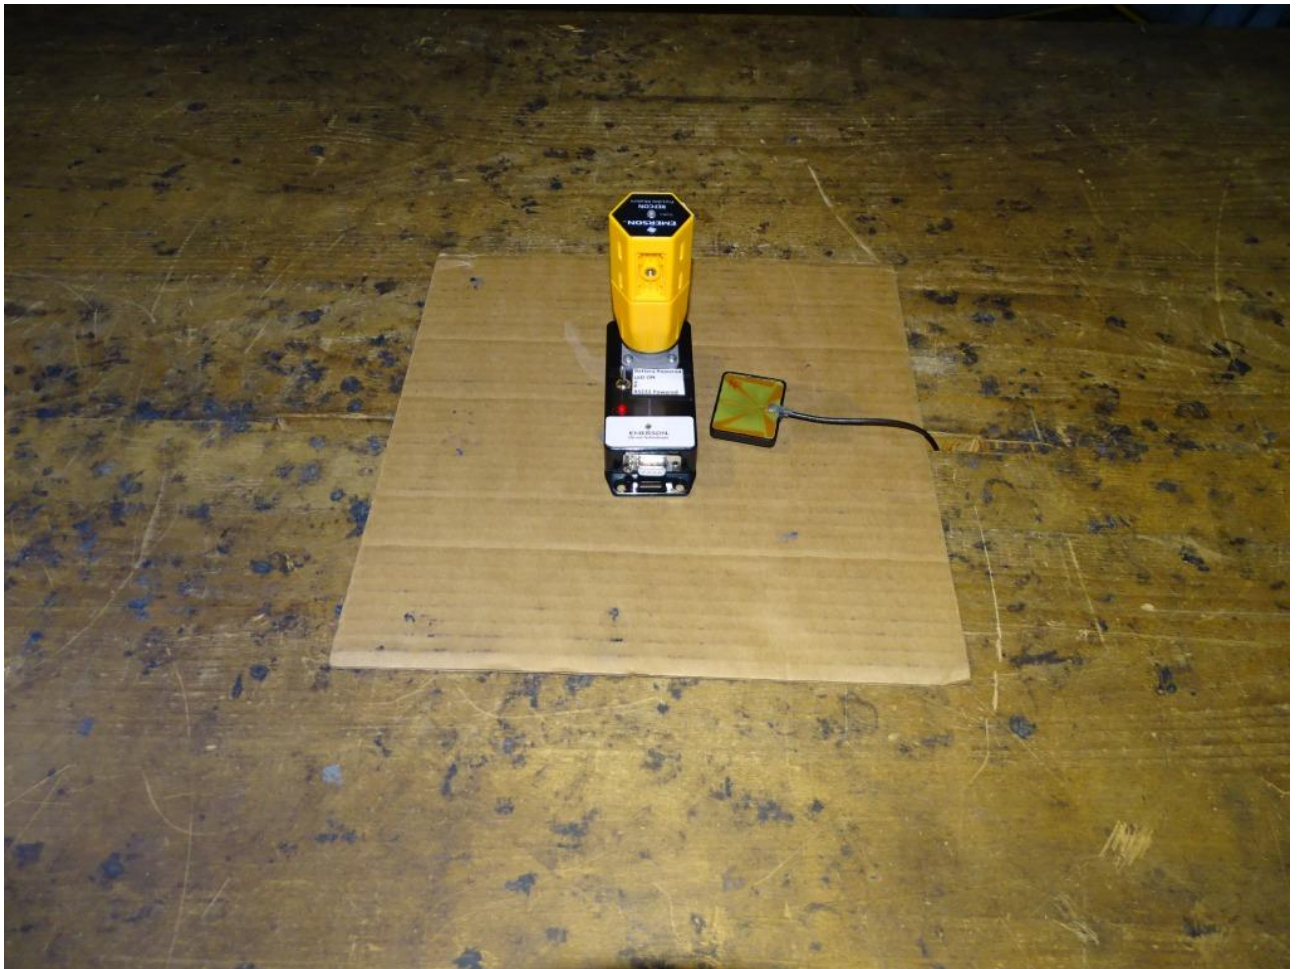

a Bureau Veritas
Group Company

www.7layers.com

Photo 1: Test setup for radiated measurements below 1 GHz, front side view

Photo 2: Test setup for radiated measurements below 1 GHz, detailed view, Front side

Photo 3: Test setup for radiated measurements below 1 GHz, detailed view, rear side , EUT vertical

Photo 4: Test setup for radiated measurements above 1 GHz, right side view

Photo 5: Test setup for radiated measurements above 1 GHz, detailed view

Photo 6: Test setup for radiated measurements above 1 GHz, detailed view