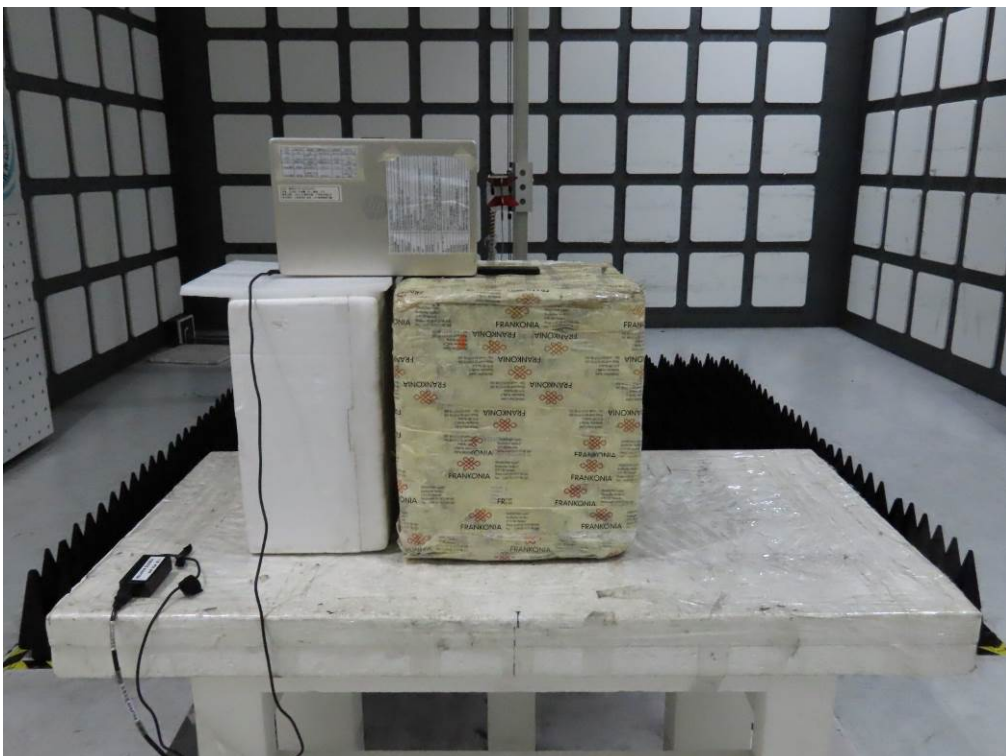

Registration number: W6M22211-22321-FCC
FCC ID: 2ARGX-NGAP