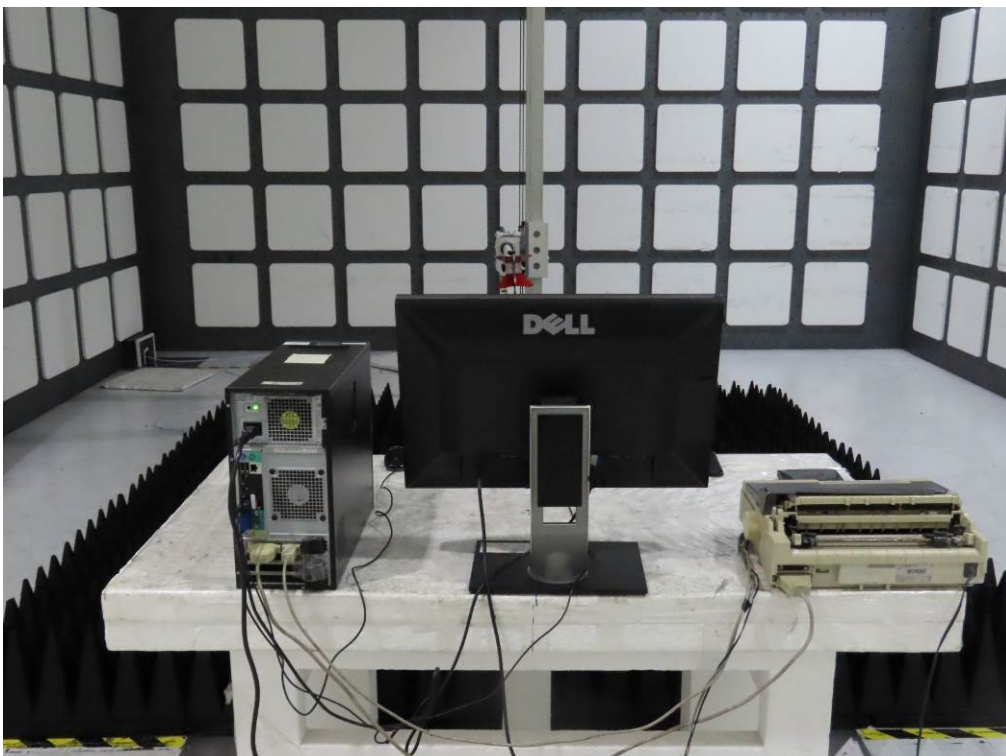

Registration number: W6M22211-22321-FCC  
FCC ID: 2ARGX-NGAP

**Set Up Photo of Radiated Emission  
EMI  
Below 1 GHz**

Registration number: W6M22211-22321-FCC  
FCC ID: 2ARGX-NGAP

Above 1 GHz

# Worldwide Testing Services(Taiwan) Co., Ltd.

Registration number: W6M22211-22321-FCC  
FCC ID: 2ARGX-NGAP

Registration number: W6M22211-22321-FCC

FCC ID: 2ARGX-NGAP

RF

Below 1 GHz

Registration number: W6M22211-22321-FCC  
FCC ID: 2ARGX-NGAP