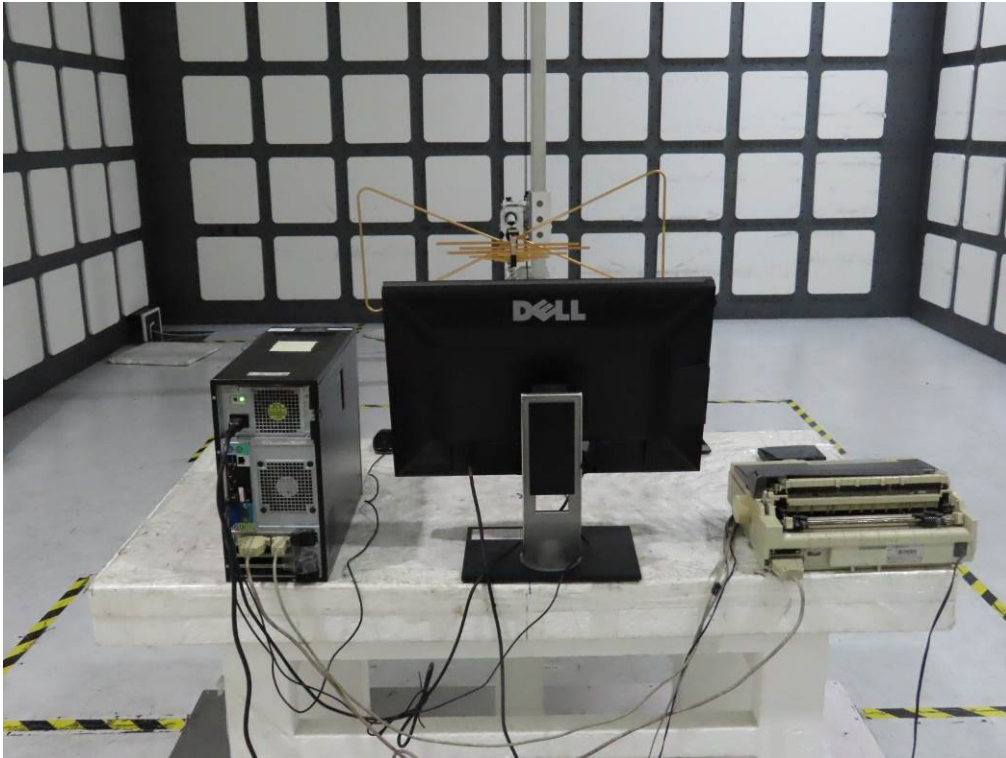

Registration number: W6M22211-22321-FCC  
FCC ID: 2ARGX-NGAP

**Set Up Photo of Radiated Emission  
EMI  
Below 1 GHz**

Registration number: W6M22211-22321-FCC  
FCC ID: 2ARGX-NGAP

Above 1 GHz

# Worldwide Testing Services(Taiwan) Co., Ltd.

Registration number: W6M22211-22321-FCC  
FCC ID: 2ARGX-NGAP

Registration number: W6M22211-22321-FCC

FCC ID: 2ARGX-NGAP

RF

Below 1 GHz

Registration number: W6M22211-22321-FCC  
FCC ID: 2ARGX-NGAP