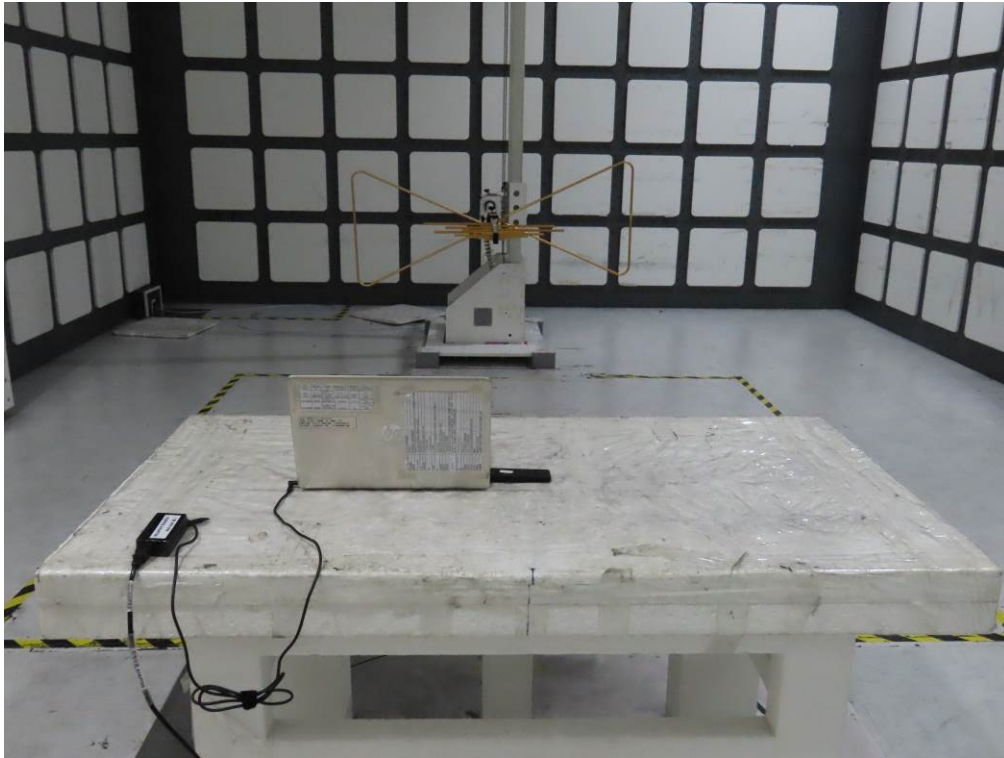

# Worldwide Testing Services(Taiwan) Co., Ltd.

Registration number: W6M22211-22321-FCC  
FCC ID: 2ARGX-NGAP

Registration number: W6M22211-22321-FCC

FCC ID: 2ARGX-NGAP

RF

Below 1 GHz

Registration number: W6M22211-22321-FCC  
FCC ID: 2ARGX-NGAP

Above 1 GHz

Registration number: W6M22211-22321-FCC  
FCC ID: 2ARGX-NGAP

Registration number: W6M22211-22321-FCC  
FCC ID: 2ARGX-NGAP  
Set Up Photo of Conducted Emission