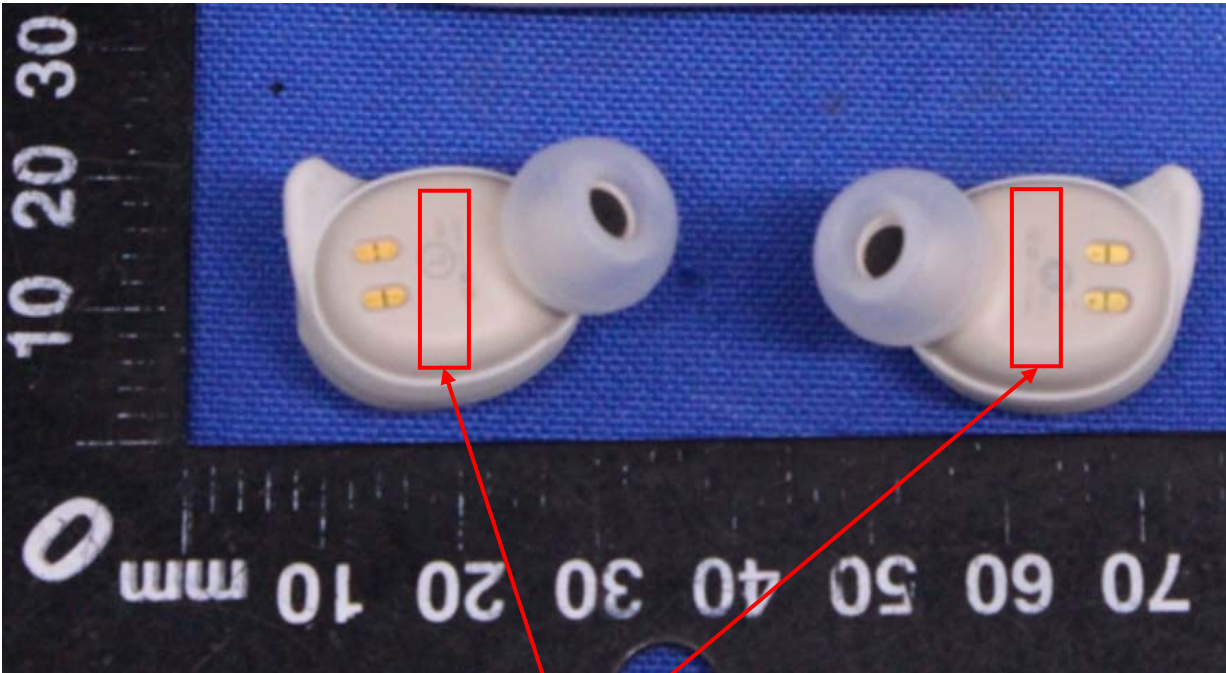

Label Artwork and Location

Model: N6 Sports

Label:

FCC ID:2ARGT-N6SPORTS

Size: L*W=12*4mm

Location