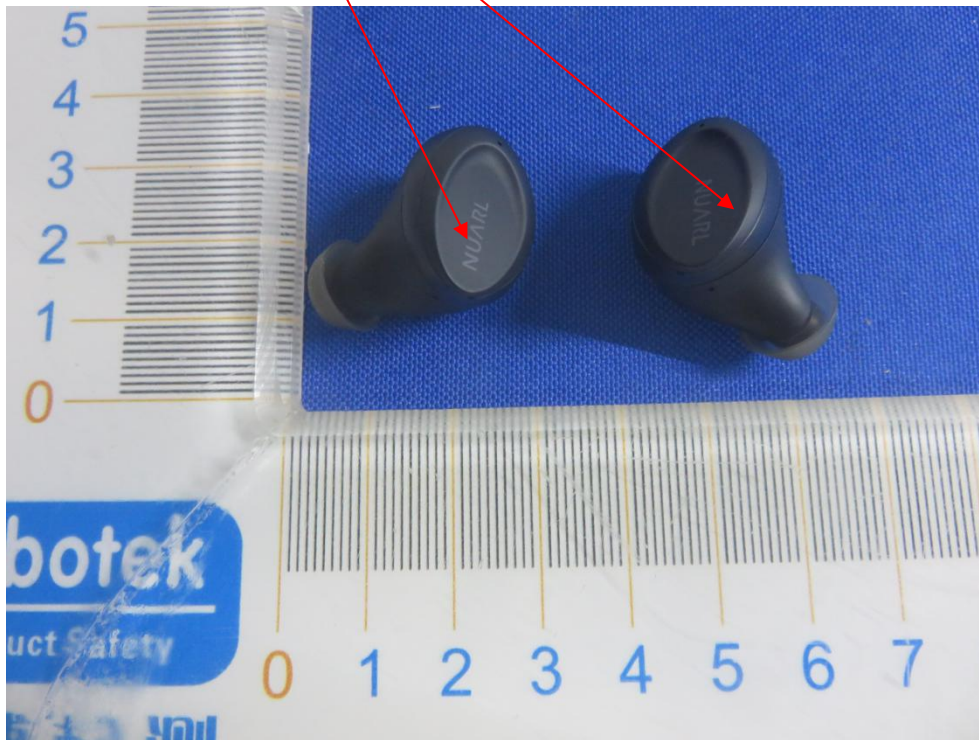

Label Location On EUT

Label

FCC ID: 2ARGT-MINI2