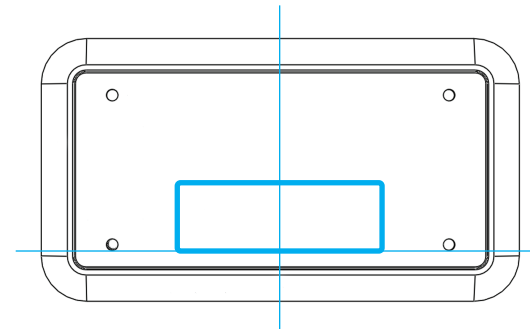

# Label Stickers - Lato font

\*Climax to add manufacture date

Blue indicates fields to be updated - final colour is BLACK

## Keypad

63mm x 21mm  
1mm round corner

\*Climax to add manufacture date

## Label Placement

cutter guide does not print