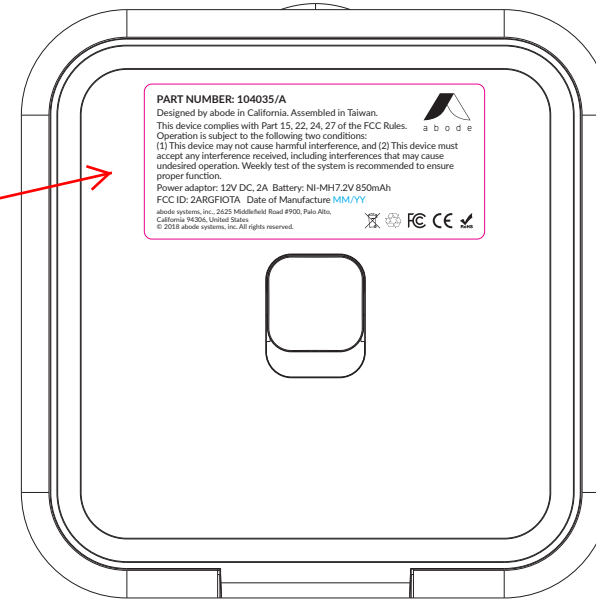

iota Label Stickers – AB_iota_LABEL_v7_181111.ai

*Climax to add manufacture date

Blue indicates fields to be updated - final colour is BLACK

Magenta cutter keyline does not print

iota Gateway

45mm x 20.5mm
1mm round corner

Position Guide

Existing labels

Key-Fob

31.5mm x 21mm
1mm round corner

Mini Door / Window Sensor

24mm x 24mm
1mm round corner

*Updated to
© 2018