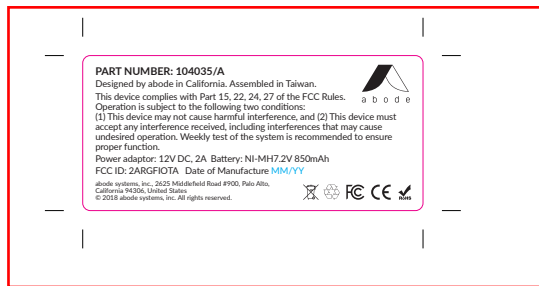

iota Label Stickers – AB_iota_LABEL_v7_181111.ai

*Climax to add manufacture date

Blue indicates fields to be updated - final colour is BLACK

Magenta cutter keyline does not print

iota Gateway

45mm x 20.5mm
1mm round corner

Position Guide

Existing labels

Key-Fob

31.5mm x 21mm
1mm round corner

Mini Door / Window Sensor

24mm x 24mm
1mm round corner

*Updated to
© 2018