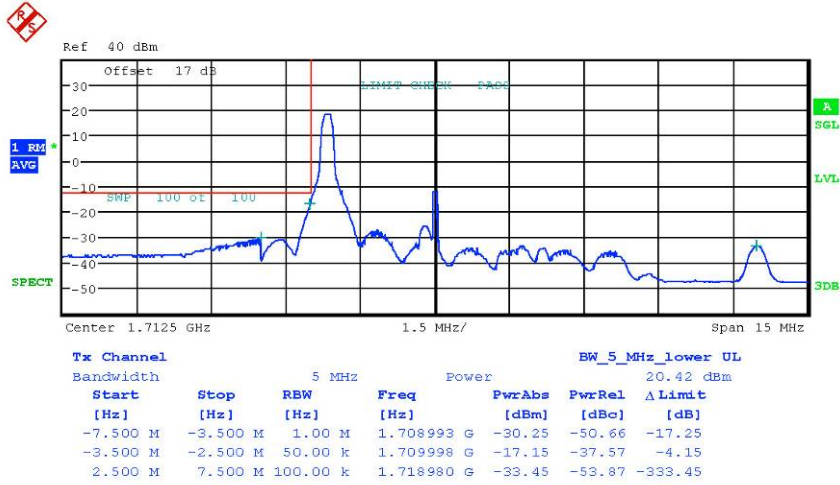

Worldwide Testing Services(Taiwan) Co., Ltd.

Report Number: W6M21808-18353-P-247
FCC ID: 2ARGFIOTA
5 MHz QPSK