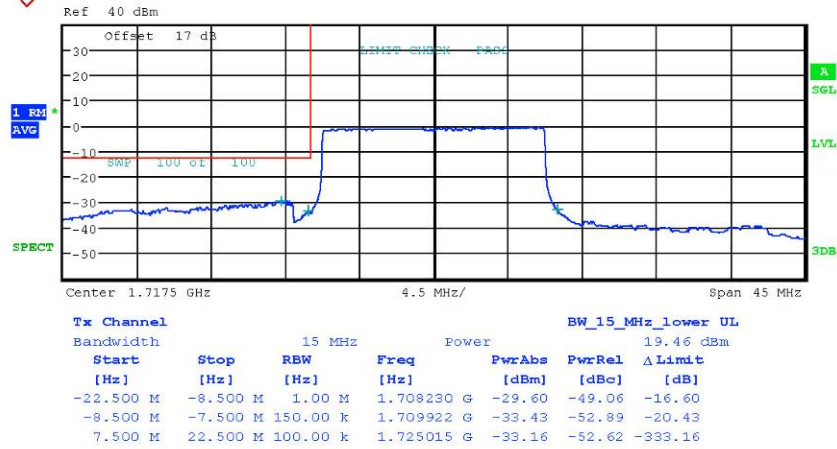

Worldwide Testing Services(Taiwan) Co., Ltd.

Report Number: W6M21808-18353-P-247
FCC ID: 2ARGFIOTA