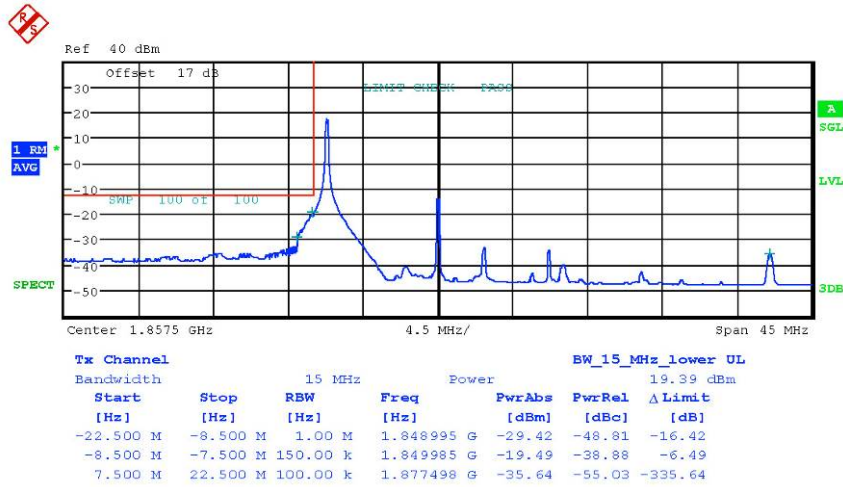

# Worldwide Testing Services(Taiwan) Co., Ltd.

Report Number: W6M21808-18353-P-247  
 FCC ID: 2ARGFIOTA  
 10 MHz 16QAM

Bandedge Band2 16QAM 1RB 10MHz CH18650  
 Date: 17.SEP.2018 16:13:43

Bandedge Band2 16QAM 1RB 10MHz CH19150  
 Date: 17.SEP.2018 17:05:30

# Worldwide Testing Services(Taiwan) Co., Ltd.

Report Number: W6M21808-18353-P-247  
 FCC ID: 2ARGFIOTA

Bandedge Band2 16QAM FRB 10MHz CH18650  
 Date: 17.SEP.2018 16:15:06

Bandedge Band2 16QAM FRB 10MHz CH19150  
 Date: 17.SEP.2018 17:04:02

# Worldwide Testing Services(Taiwan) Co., Ltd.

Report Number: W6M21808-18353-P-247  
 FCC ID: 2ARGFIOTA  
 15 MHz 16QAM

Bandedge Band2 16QAM 1RB 15MHz CH18675  
 Date: 17.SEP.2018 17:19:25

Bandedge Band2 16QAM 1RB 15MHz CH19125  
 Date: 17.SEP.2018 17:47:29