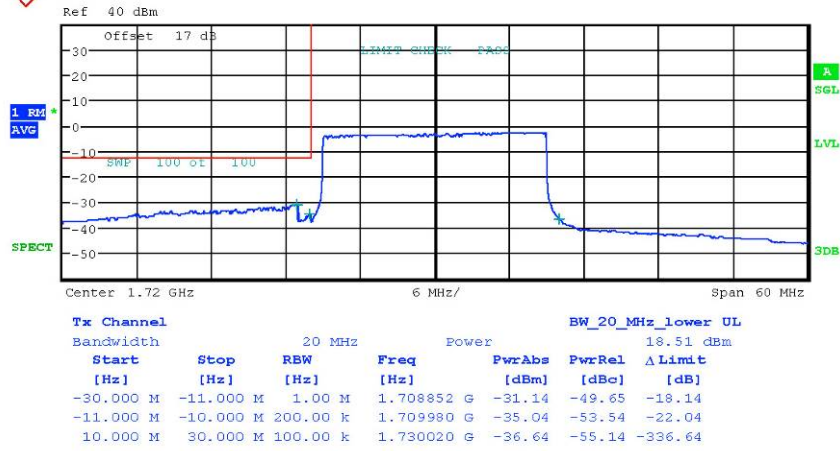

Report Number: W6M21808-18353-P-247  
 FCC ID: 2ARGFIOTA

Bandedge Band4 16QAM FRB 20MHz CH20050

Date: 17.SEP.2018 18:07:20

Bandedge Band4 16QAM FRB 20MHz CH20300

Date: 17.SEP.2018 18:27:55