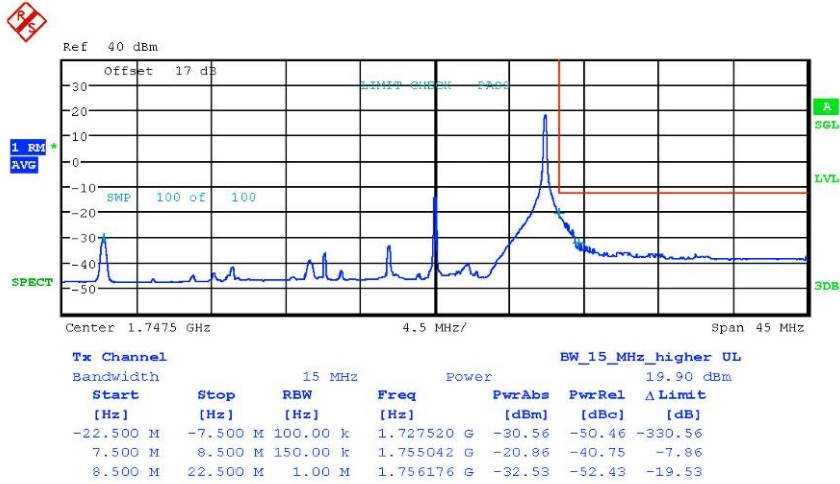

Bandedge Band4 QPSK 1RB 15MHz CH20025
Date: 17.SEP.2018 17:29:40