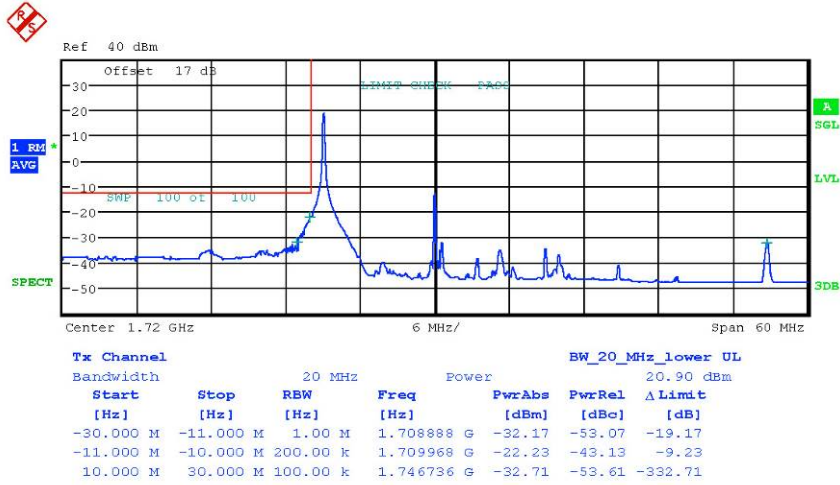

Worldwide Testing Services(Taiwan) Co., Ltd.

Report Number: W6M21808-18353-P-247
FCC ID: 2ARGFIOTA
20 MHz QPSK