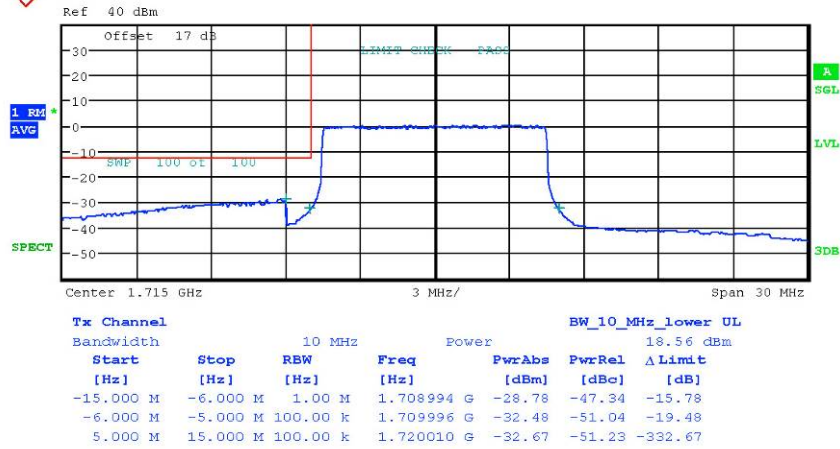

Report Number: W6M21808-18353-P-247
FCC ID: 2ARGFIOTA