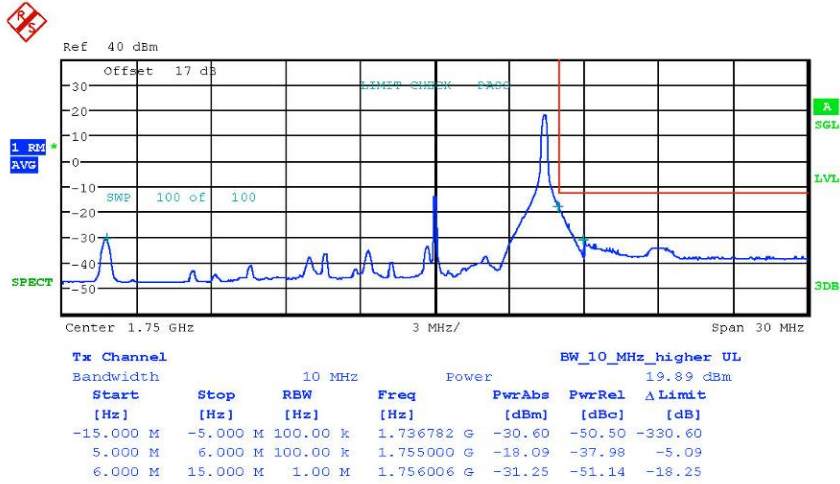

Bandedge Band4 QPSK 1RB 10MHz CH20000
Date: 17.SEP.2018 16:20:07