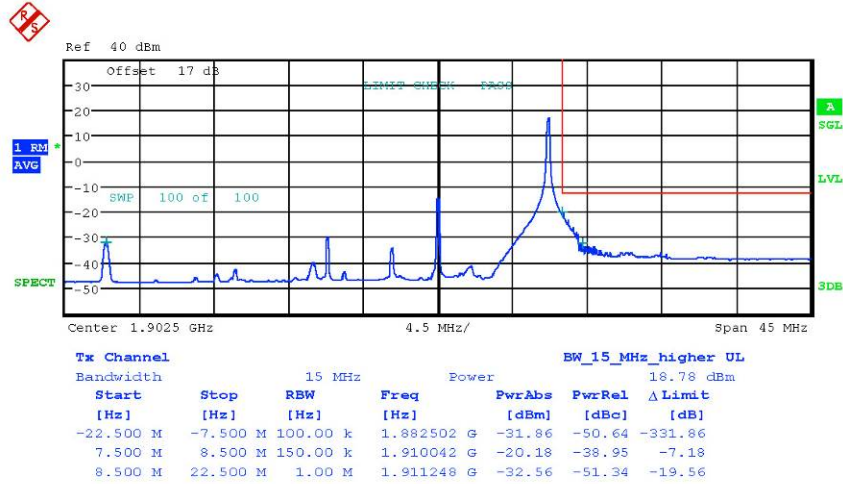

# Worldwide Testing Services(Taiwan) Co., Ltd.

Report Number: W6M21808-18353-P-247  
 FCC ID: 2ARGFIOTA  
 10 MHz 16QAM

Bandedge Band2 16QAM 1RB 10MHz CH18650  
 Date: 17.SEP.2018 16:13:43

Bandedge Band2 16QAM 1RB 10MHz CH19150  
 Date: 17.SEP.2018 17:05:30

# Worldwide Testing Services(Taiwan) Co., Ltd.

Report Number: W6M21808-18353-P-247  
 FCC ID: 2ARGFIOTA

Bandedge Band2 16QAM FRB 10MHz CH18650  
 Date: 17.SEP.2018 16:15:06

Bandedge Band2 16QAM FRB 10MHz CH19150  
 Date: 17.SEP.2018 17:04:02

# Worldwide Testing Services(Taiwan) Co., Ltd.

Report Number: W6M21808-18353-P-247  
 FCC ID: 2ARGFIOTA  
 15 MHz 16QAM

Bandedge Band2 16QAM 1RB 15MHz CH18675  
 Date: 17.SEP.2018 17:19:25

Bandedge Band2 16QAM 1RB 15MHz CH19125  
 Date: 17.SEP.2018 17:47:29