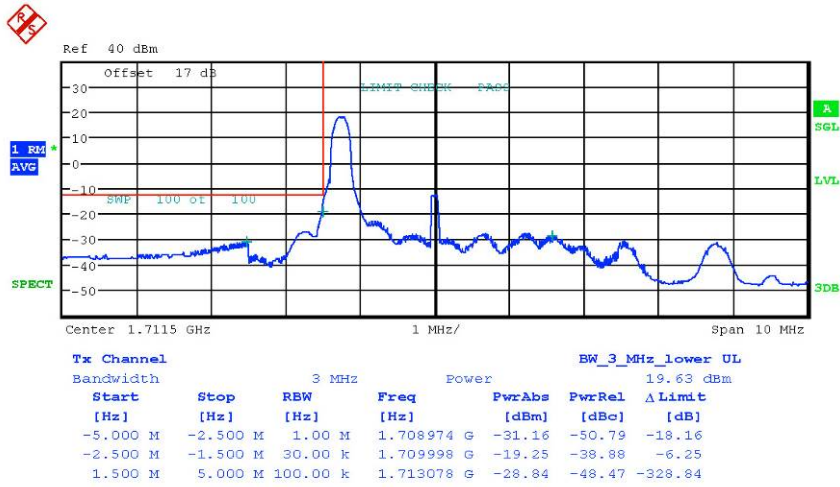

Worldwide Testing Services(Taiwan) Co., Ltd.

Report Number: W6M21808-18353-P-247
FCC ID: 2ARGFIOTA
3 MHz 16QAM