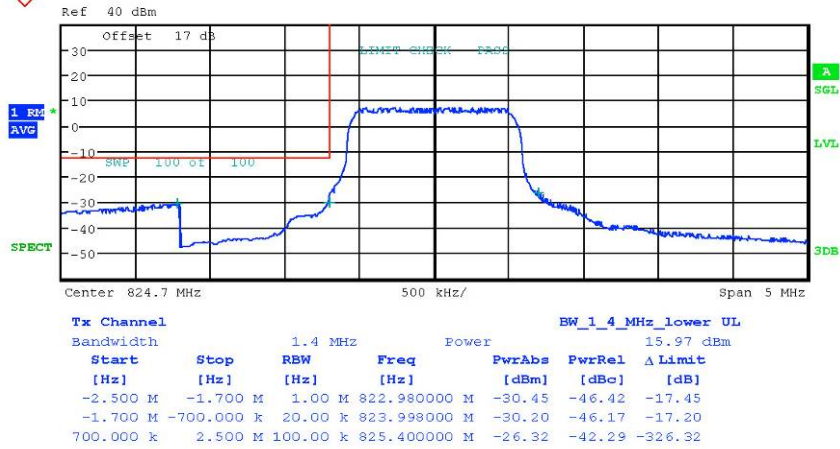

Report Number: W6M21808-18353-P-247
FCC ID: 2ARGFIOTA