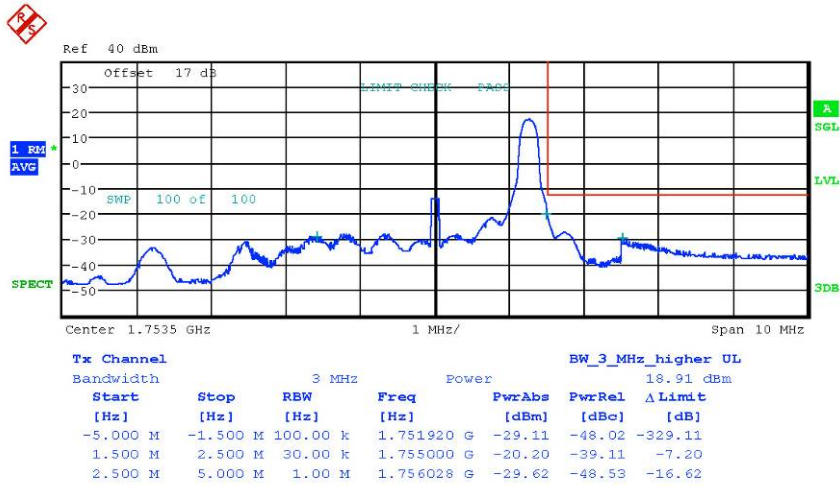

Bandedge Band4 16QAM 1RB 3MHz CH19965
Date: 17.SEP.2018 11:11:12