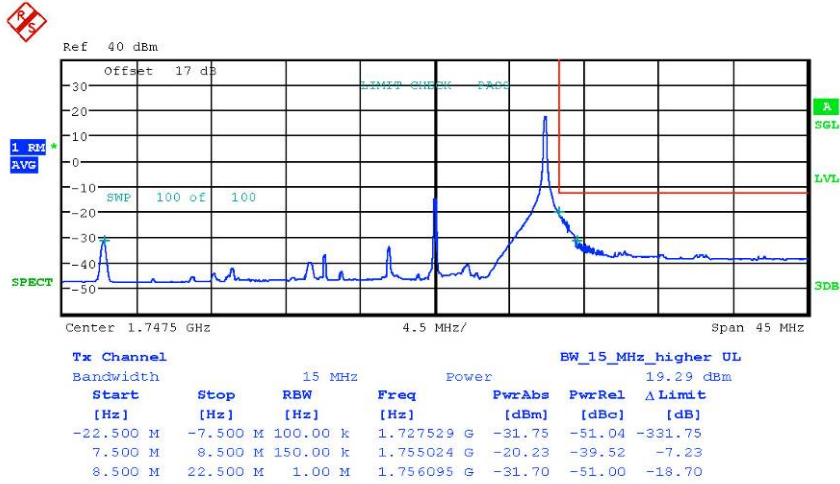

Bandedge Band4 16QAM 1RB 15MHz CH20025
Date: 17.SEP.2018 17:27:29