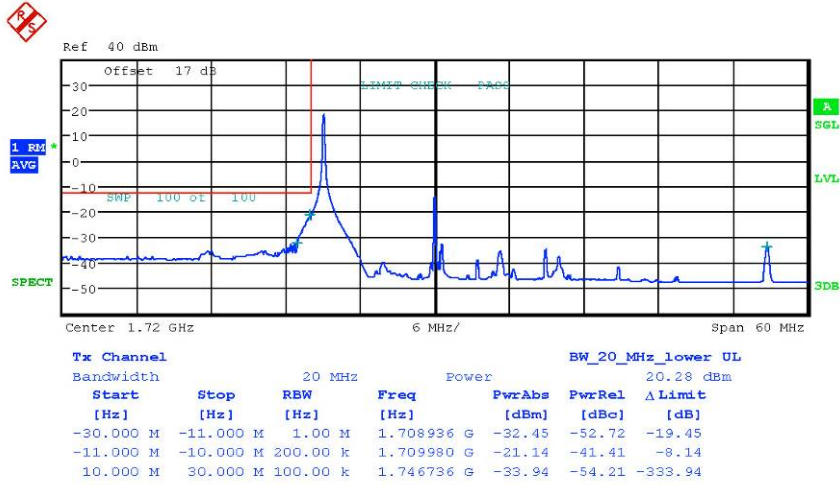

Worldwide Testing Services(Taiwan) Co., Ltd.

Report Number: W6M21808-18353-P-247
FCC ID: 2ARGFIOTA
20 MHz 16QAM