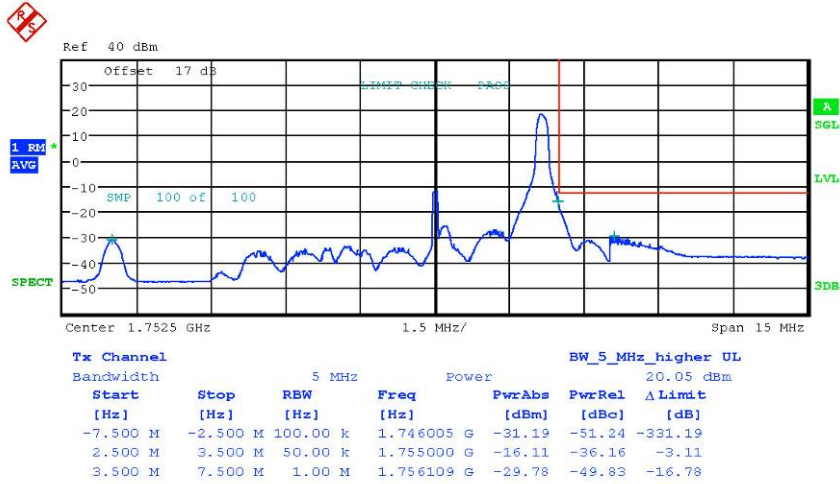

Bandedge Band4 QPSK 1RB 5MHz CH19975
Date: 17.SEP.2018 14:25:34