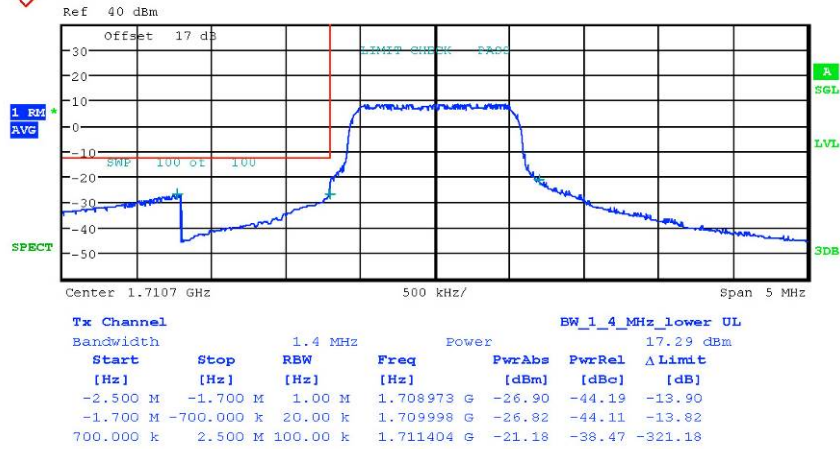

Report Number: W6M21808-18353-P-247
FCC ID: 2ARGFIOTA