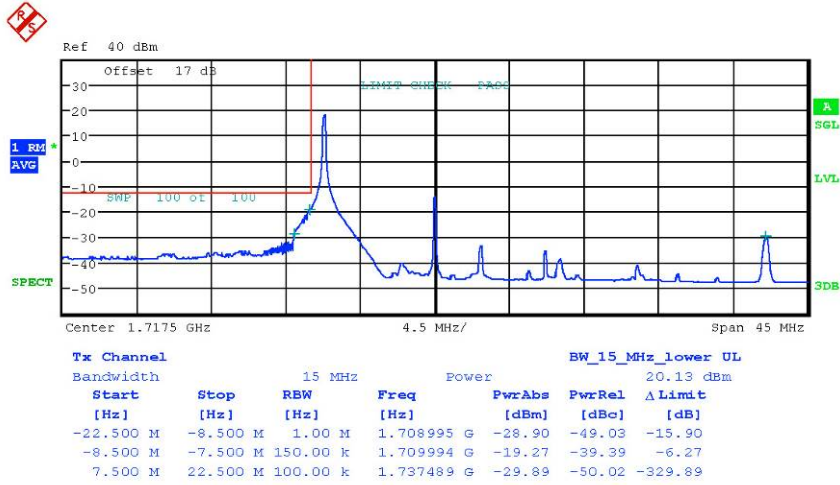

Worldwide Testing Services(Taiwan) Co., Ltd.

Report Number: W6M21808-18353-P-247
FCC ID: 2ARGFIOTA
15 MHz 16QAM