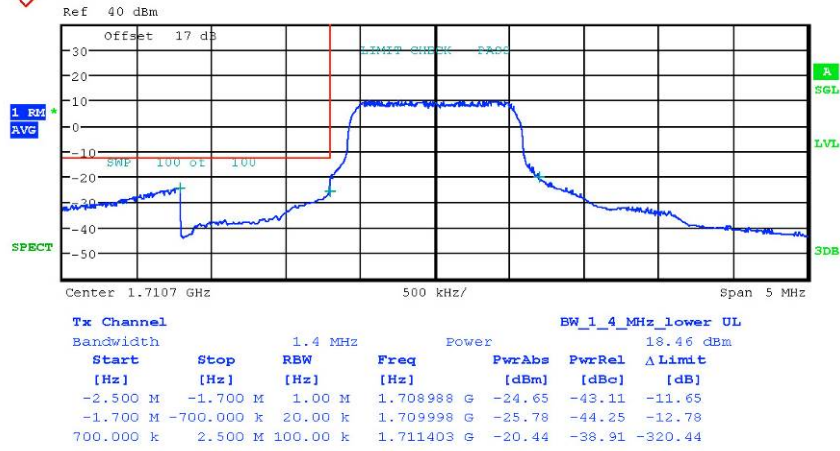

Report Number: W6M21808-18353-P-247
FCC ID: 2ARGFIOTA