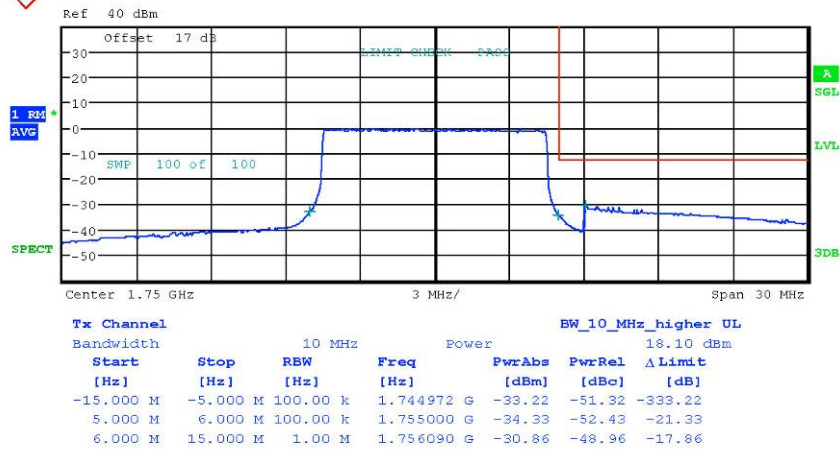

Bandedge Band4 16QAM FRB 10MHz CH20000

Date: 17.SEP.2018 16:17:14