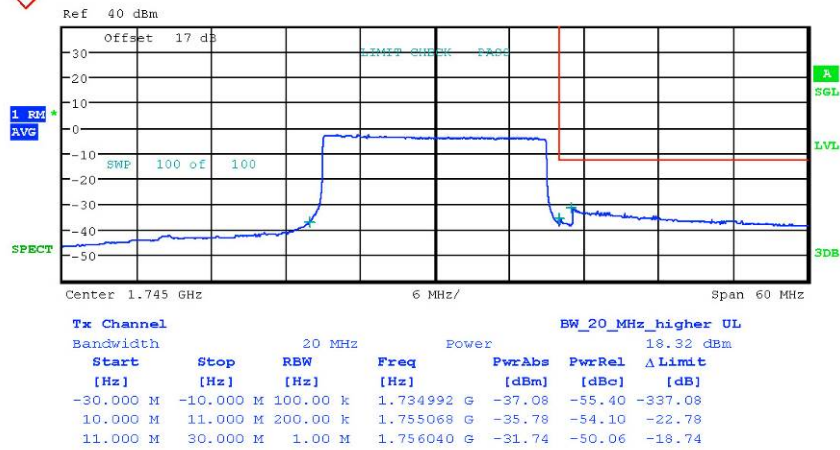

Bandedge Band4 16QAM FRB 20MHz CH20050

Date: 17.SEP.2018 18:07:20