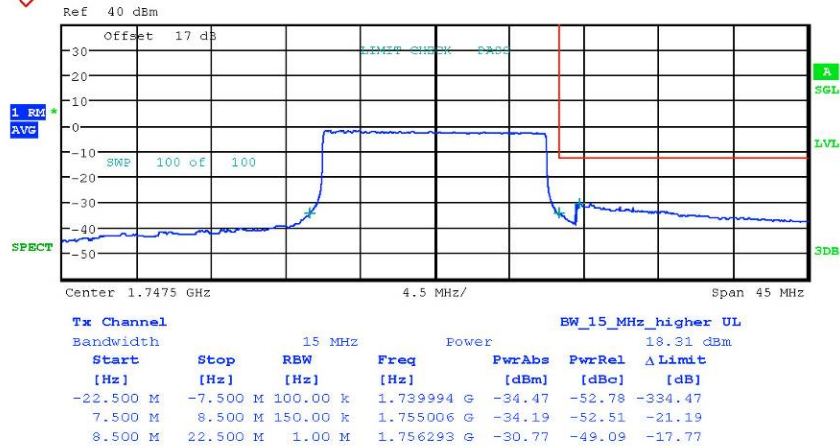

Bandedge Band4 16QAM FRB 15MHz CH20025

Date: 17.SEP.2018 17:25:22