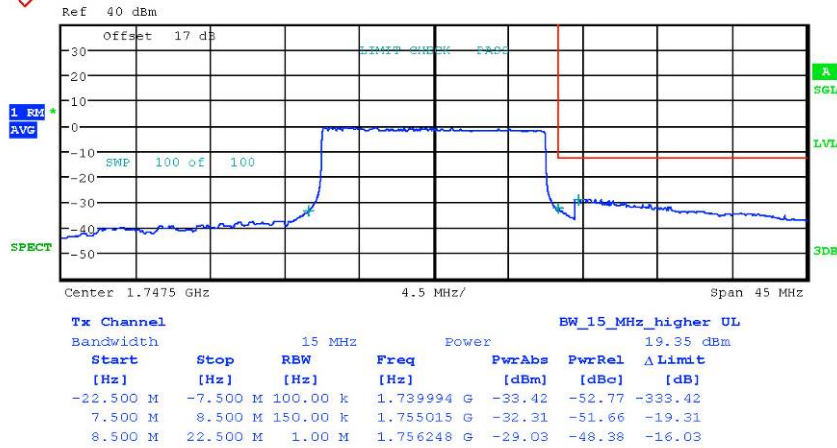

Bandedge Band4 QPSK FRB 15MHz CH20025

Date: 17.SEP.2018 17:31:31