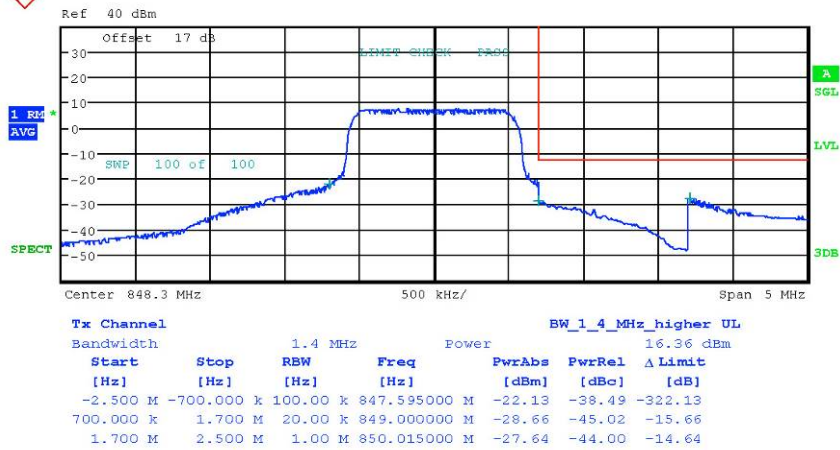

Report Number: W6M21808-18353-P-247  
 FCC ID: 2ARGFIOTA

Bandedge Band5 QPSK FRB 1.4MHz CH20407

Date: 17.SEP.2018 17:03:06

Bandedge Band5 QPSK FRB 1.4MHz CH20643

Date: 17.SEP.2018 18:15:51