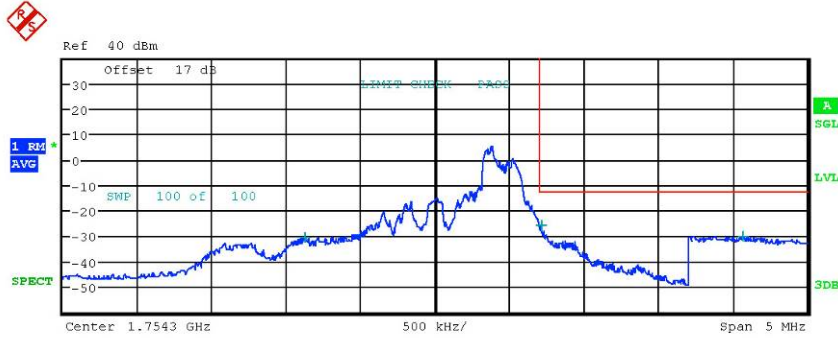

# Worldwide Testing Services(Taiwan) Co., Ltd.

Report Number: W6M21808-18353-P-247

FCC ID: 2ARGFIOTA

Band 4

1.4 MHz QPSK

Tx Channel				BW_1_4_MHz_lower UL			
Bandwidth	Start	Stop	RBW	Freq	PwrAbs	PwrRel	ΔLimit
[Hz]	[Hz]	[Hz]	[Hz]	[Hz]	[dBm]	[dBc]	[dB]
1.4 MHz	-2.500 M	-1.700 M	1.00 M	1.708615 G	-22.96	-42.75	-9.96
	-1.700 M	-700.000 k	20.00 k	1.709999 G	-22.06	-41.85	-9.06
	700.000 k	2.500 M	100.00 k	1.712008 G	-27.73	-47.52	-327.73

Bandedge Band4 QPSK 1RB 1.4MHz CH19957

Date: 17.SEP.2018 17:35:28

Tx Channel				BW_1_4_MHz_higher UL			
Bandwidth	Start	Stop	RBW	Freq	PwrAbs	PwrRel	ΔLimit
[Hz]	[Hz]	[Hz]	[Hz]	[Hz]	[dBm]	[dBc]	[dB]
1.4 MHz	-2.500 M	-700.000 k	100.00 k	1.753429 G	-30.48	-34.62	-330.48
	700.000 k	1.700 M	20.00 k	1.755014 G	-25.97	-30.11	-12.97
	1.700 M	2.500 M	1.00 M	1.756369 G	-30.12	-34.26	-17.12