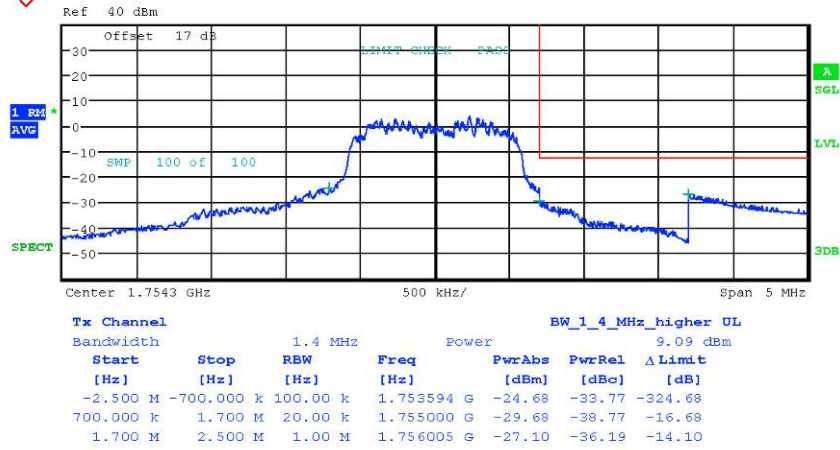

Bandedge Band4 QPSK 1RB 1.4MHz CH19957

Date: 17.SEP.2018 17:35:28

Tx Channel				BW_1_4_MHz_higher UL			
Bandwidth	Start	Stop	RBW	Freq	PwrAbs	PwrRel	ΔLimit
[Hz]	[Hz]	[Hz]	[Hz]	[Hz]	[dBm]	[dBc]	[dB]
1.4 MHz	-2.500 M	-700.000 k	100.00 k	1.753429 G	-30.48	-34.62	-330.48
	700.000 k	1.700 M	20.00 k	1.755014 G	-25.97	-30.11	-12.97
	1.700 M	2.500 M	1.00 M	1.756369 G	-30.12	-34.26	-17.12

Bandedge Band4 QPSK 1RB 1.4MHz CH20393

Date: 17.SEP.2018 18:00:45

Report Number: W6M21808-18353-P-247  
 FCC ID: 2ARGFIOTA

Bandedge Band4 QPSK FRB 1.4MHz CH19957

Date: 17.SEP.2018 17:25:39

Bandedge Band4 QPSK FRB 1.4MHz CH20393