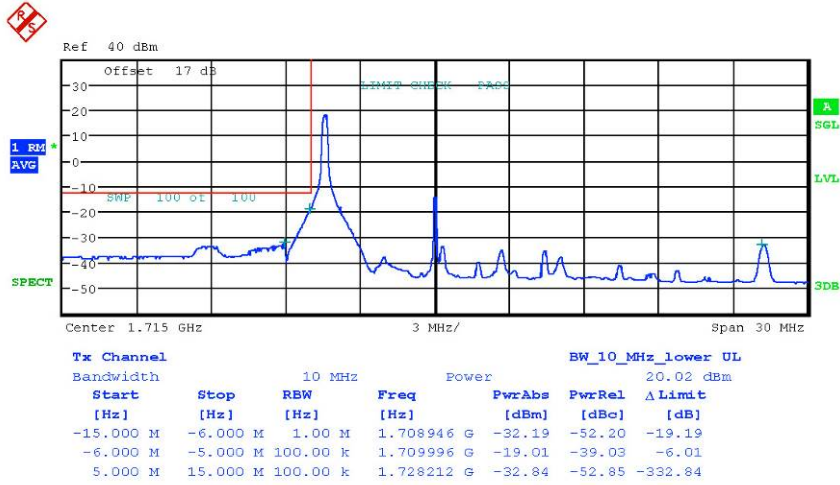

Worldwide Testing Services(Taiwan) Co., Ltd.

Report Number: W6M21808-18353-P-247
FCC ID: 2ARGFIOTA
10 MHz 16QAM