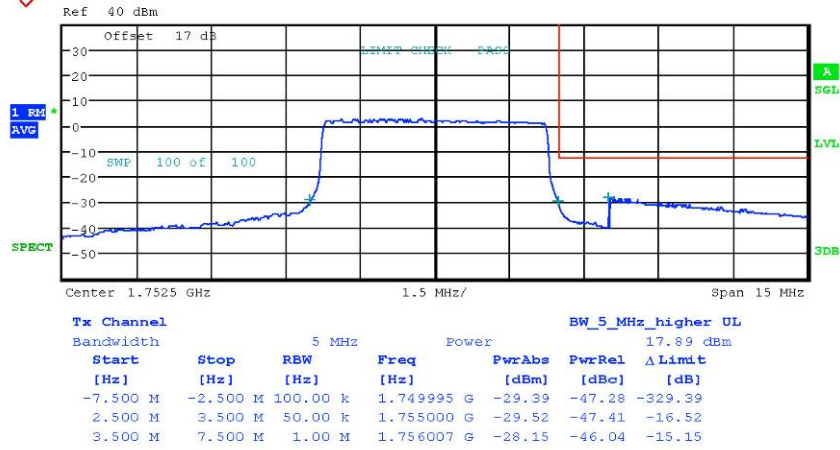

Date: 17.SEP.2018 15:49:00

Report Number: W6M21808-18353-P-247  
 FCC ID: 2ARGFIOTA

Bandedge Band4 16QAM FRB 5MHz CH19975

Date: 17.SEP.2018 14:22:53

Bandedge Band4 16QAM FRB 5MHz CH20375

Date: 17.SEP.2018 15:47:45