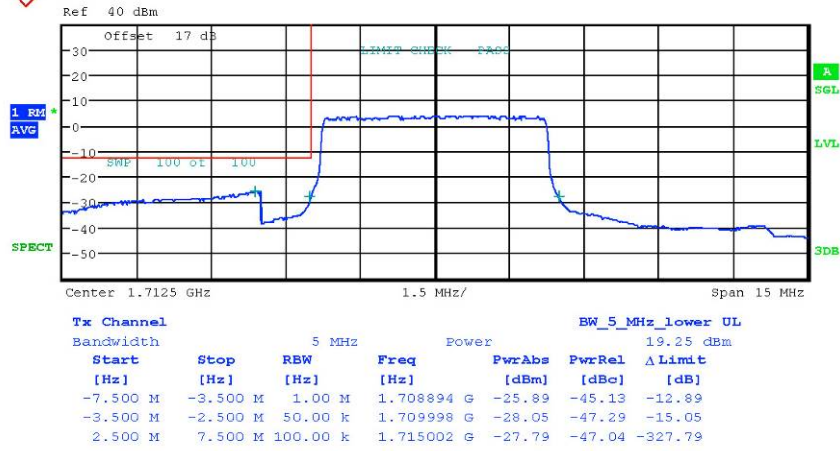

Report Number: W6M21808-18353-P-247
FCC ID: 2ARGFIOTA