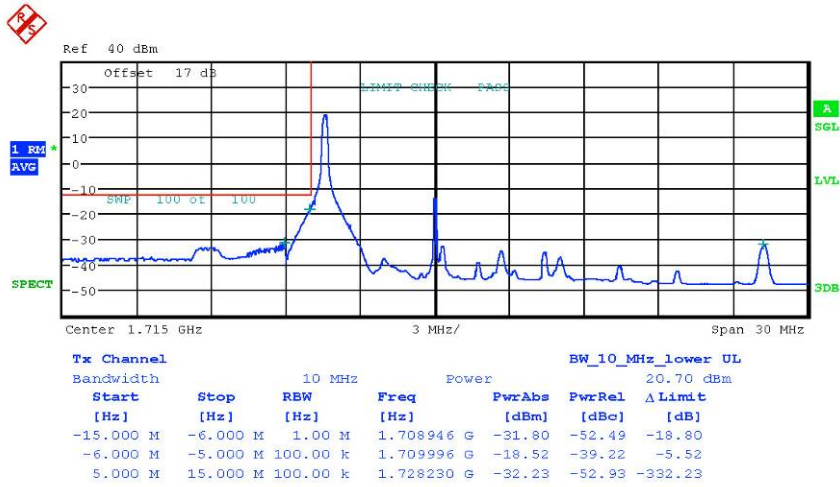

Worldwide Testing Services(Taiwan) Co., Ltd.

Report Number: W6M21808-18353-P-247
FCC ID: 2ARGFIOTA
10 MHz QPSK