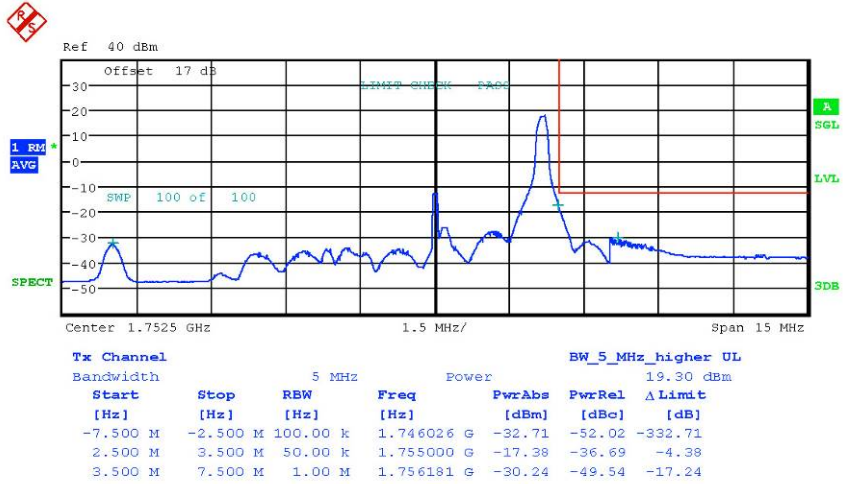

# Worldwide Testing Services(Taiwan) Co., Ltd.

Report Number: W6M21808-18353-P-247

FCC ID: 2ARGFIOTA

5 MHz 16QAM

Bandedge Band4 16QAM 1RB 5MHz CH19975

Date: 17.SEP.2018 14:24:07

Bandedge Band4 16QAM 1RB 5MHz CH20375