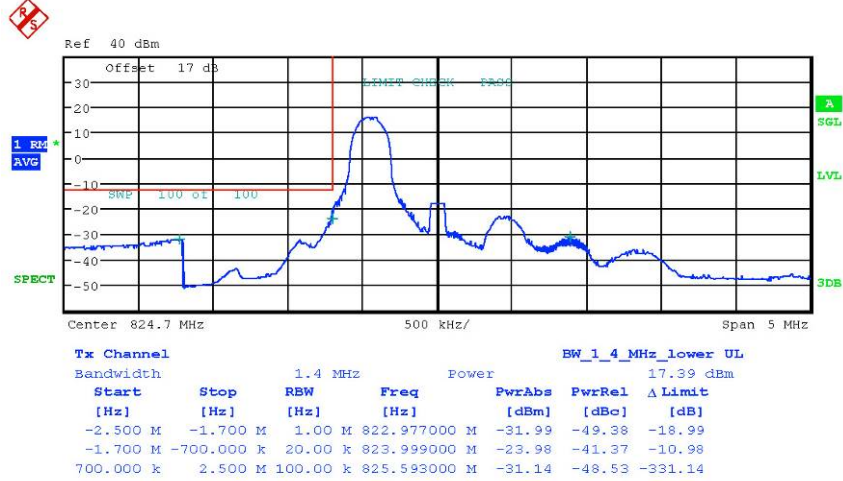

Worldwide Testing Services(Taiwan) Co., Ltd.

Report Number: W6M21808-18353-P-247

FCC ID: 2ARGFIOTA

Band 5

1.4 MHz QPSK