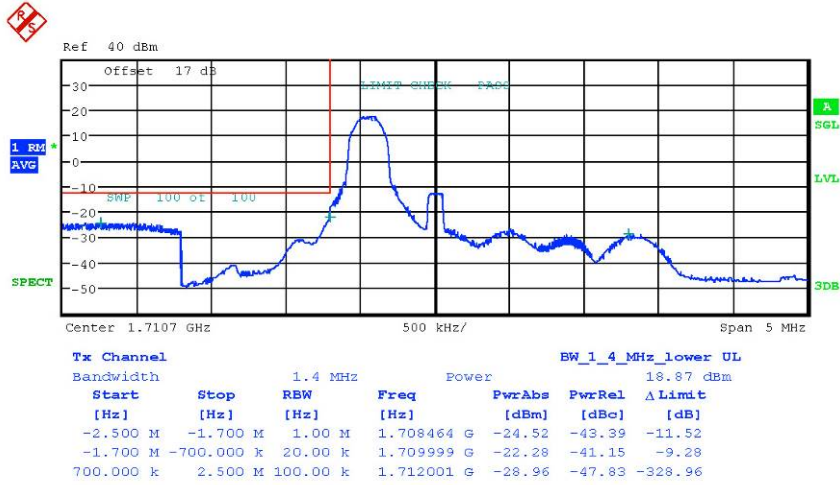

Worldwide Testing Services(Taiwan) Co., Ltd.

Report Number: W6M21808-18353-P-247
FCC ID: 2ARGFIOTA
1.4 MHz 16QAM