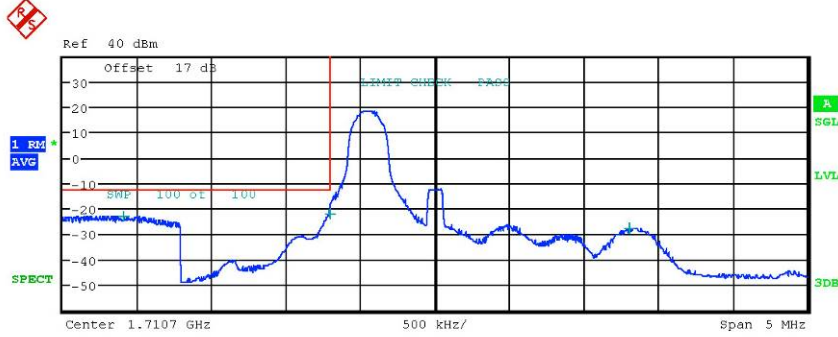

# Worldwide Testing Services(Taiwan) Co., Ltd.

Report Number: W6M21808-18353-P-247  
 FCC ID: 2ARGFIOTA

Bandedge Band2 16QAM FRB 20MHz CH18700  
 Date: 17.SEP.2018 18:03:49

Bandedge Band2 16QAM FRB 20MHz CH19100  
 Date: 17.SEP.2018 18:31:08

# Worldwide Testing Services(Taiwan) Co., Ltd.

Report Number: W6M21808-18353-P-247

FCC ID: 2ARGFIOTA

Band 4

1.4 MHz QPSK

Tx Channel				BW_1_4_MHz_lower UL			
Bandwidth	Start	Stop	RBW	Freq	PwrAbs	PwrRel	ΔLimit
[Hz]	[Hz]	[Hz]	[Hz]	[Hz]	[dBm]	[dBc]	[dB]
1.4 MHz	-2.500 M	-1.700 M	1.00 M	1.708615 G	-22.96	-42.75	-9.96
	-1.700 M	-700.000 k	20.00 k	1.709999 G	-22.06	-41.85	-9.06
	700.000 k	2.500 M	100.00 k	1.712008 G	-27.73	-47.52	-327.73