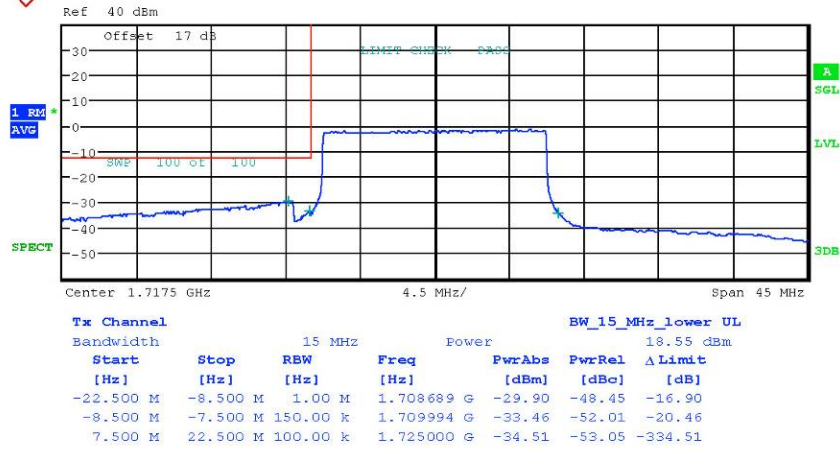

Report Number: W6M21808-18353-P-247
FCC ID: 2ARGFIOTA