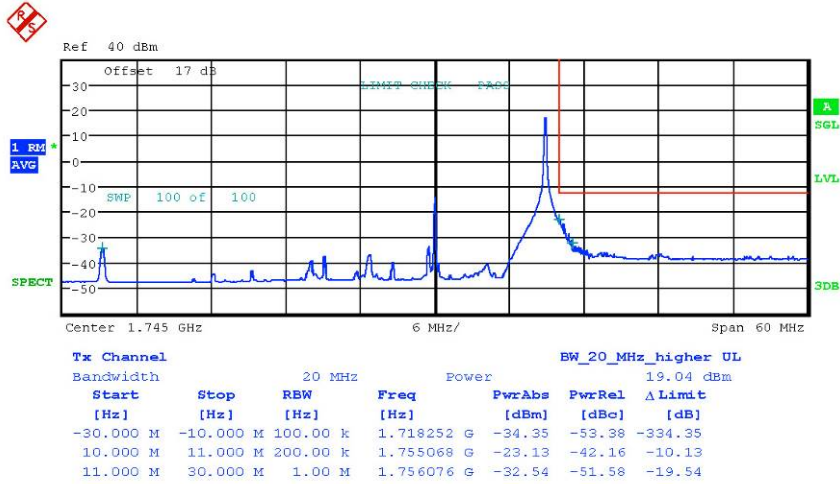

Bandedge Band4 16QAM 1RB 20MHz CH20050
Date: 17.SEP.2018 18:10:42