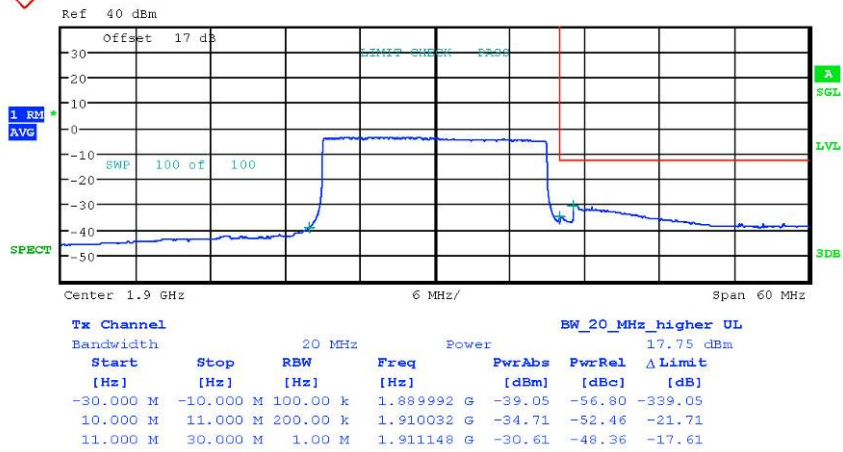

# Worldwide Testing Services(Taiwan) Co., Ltd.

Report Number: W6M21808-18353-P-247  
 FCC ID: 2ARGFIOTA  
 20 MHz 16QAM

Bandedge Band2 16QAM 1RB 20MHz CH18700  
 Date: 17.SEP.2018 18:01:24

Bandedge Band2 16QAM 1RB 20MHz CH19100  
 Date: 17.SEP.2018 18:33:06

# Worldwide Testing Services(Taiwan) Co., Ltd.

Report Number: W6M21808-18353-P-247  
 FCC ID: 2ARGFIOTA

Bandedge Band2 16QAM FRB 20MHz CH18700  
 Date: 17.SEP.2018 18:03:49

Bandedge Band2 16QAM FRB 20MHz CH19100  
 Date: 17.SEP.2018 18:31:08

# Worldwide Testing Services(Taiwan) Co., Ltd.

Report Number: W6M21808-18353-P-247

FCC ID: 2ARGFIOTA

Band 4

1.4 MHz QPSK

Tx Channel				BW_1_4_MHz_lower UL			
Bandwidth	Start	Stop	RBW	Freq	PwrAbs	PwrRel	ΔLimit
[Hz]	[Hz]	[Hz]	[Hz]	[Hz]	[dBm]	[dBc]	[dB]
1.4 MHz	-2.500 M	-1.700 M	1.00 M	1.708615 G	-22.96	-42.75	-9.96
	-1.700 M	-700.000 k	20.00 k	1.709999 G	-22.06	-41.85	-9.06
	700.000 k	2.500 M	100.00 k	1.712008 G	-27.73	-47.52	-327.73