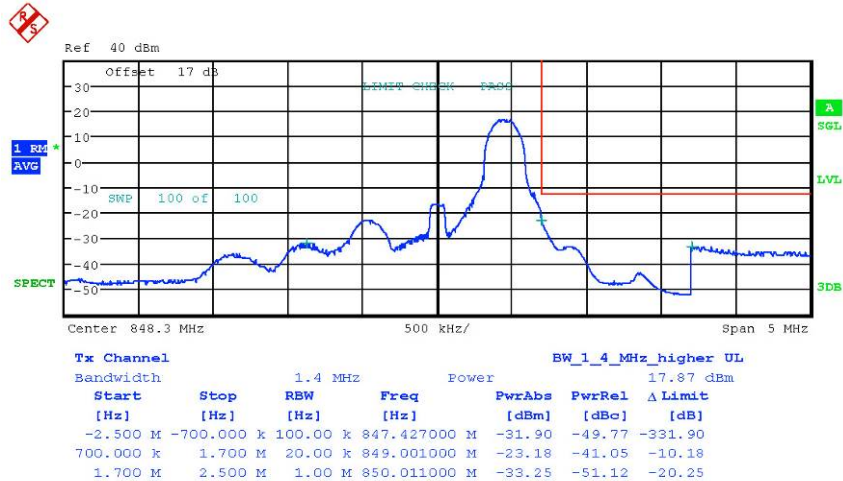

Bandedge Band5 QPSK 1RB 1.4MHz CH20407
Date: 17.SEP.2018 17:05:29