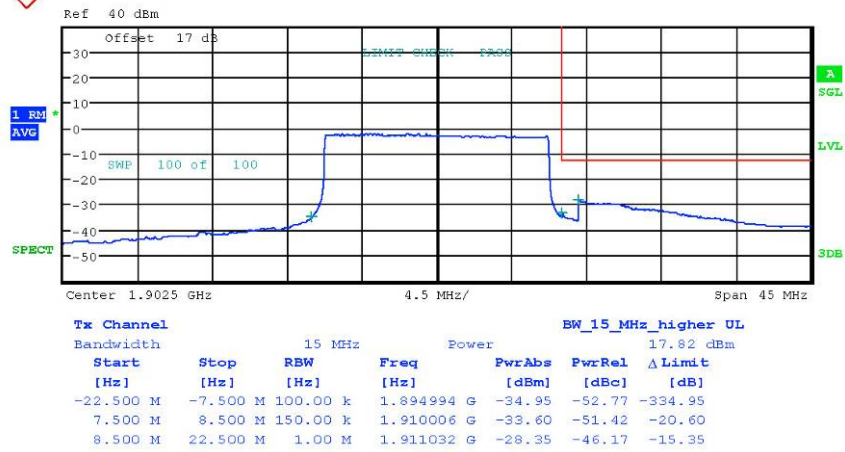

# Worldwide Testing Services(Taiwan) Co., Ltd.

Report Number: W6M21808-18353-P-247  
 FCC ID: 2ARGFIOTA

Bandedge Band2 16QAM FRB 10MHz CH18650  
 Date: 17.SEP.2018 16:15:06

Bandedge Band2 16QAM FRB 10MHz CH19150  
 Date: 17.SEP.2018 17:04:02

# Worldwide Testing Services(Taiwan) Co., Ltd.

Report Number: W6M21808-18353-P-247  
 FCC ID: 2ARGFIOTA  
 15 MHz 16QAM

Bandedge Band2 16QAM 1RB 15MHz CH18675  
 Date: 17.SEP.2018 17:19:25

Bandedge Band2 16QAM 1RB 15MHz CH19125  
 Date: 17.SEP.2018 17:47:29

# Worldwide Testing Services(Taiwan) Co., Ltd.

Report Number: W6M21808-18353-P-247  
 FCC ID: 2ARGFIOTA

Bandedge Band2 16QAM FRB 15MHz CH18675  
 Date: 17.SEP.2018 17:21:33

Bandedge Band2 16QAM FRB 15MHz CH19125  
 Date: 17.SEP.2018 17:45:17