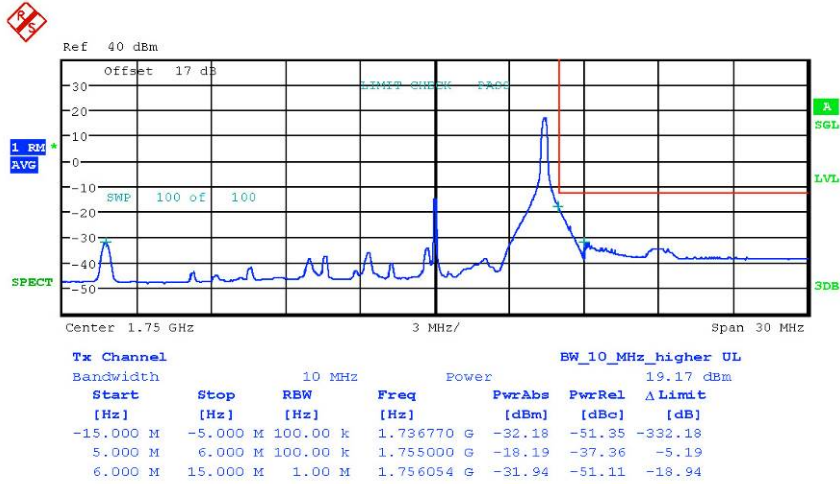

Bandedge Band4 16QAM 1RB 10MHz CH20000
Date: 17.SEP.2018 16:18:39