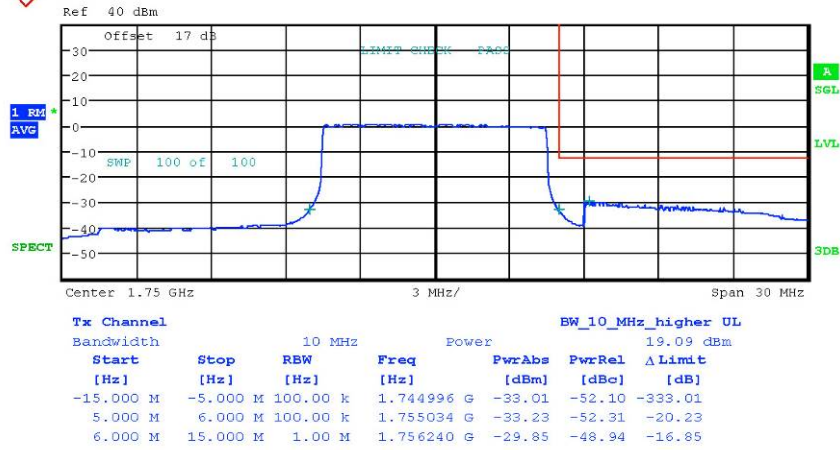

Bandedge Band4 QPSK FRB 10MHz CH20000
Date: 17.SEP.2018 16:21:30