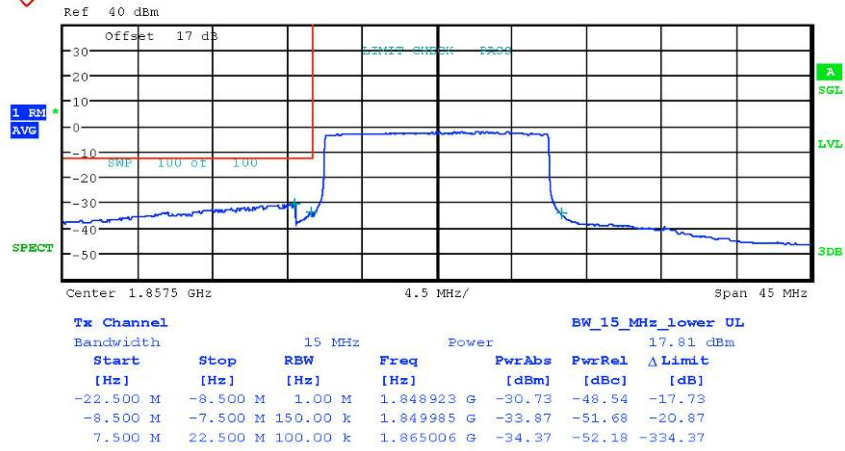

# Worldwide Testing Services(Taiwan) Co., Ltd.

Report Number: W6M21808-18353-P-247  
 FCC ID: 2ARGFIOTA

Bandedge Band2 16QAM FRB 10MHz CH18650  
 Date: 17.SEP.2018 16:15:06

Bandedge Band2 16QAM FRB 10MHz CH19150  
 Date: 17.SEP.2018 17:04:02

# Worldwide Testing Services(Taiwan) Co., Ltd.

Report Number: W6M21808-18353-P-247  
 FCC ID: 2ARGFIOTA  
 15 MHz 16QAM

Bandedge Band2 16QAM 1RB 15MHz CH18675  
 Date: 17.SEP.2018 17:19:25

Bandedge Band2 16QAM 1RB 15MHz CH19125  
 Date: 17.SEP.2018 17:47:29

# Worldwide Testing Services(Taiwan) Co., Ltd.

Report Number: W6M21808-18353-P-247  
 FCC ID: 2ARGFIOTA

Bandedge Band2 16QAM FRB 15MHz CH18675  
 Date: 17.SEP.2018 17:21:33

Bandedge Band2 16QAM FRB 15MHz CH19125  
 Date: 17.SEP.2018 17:45:17