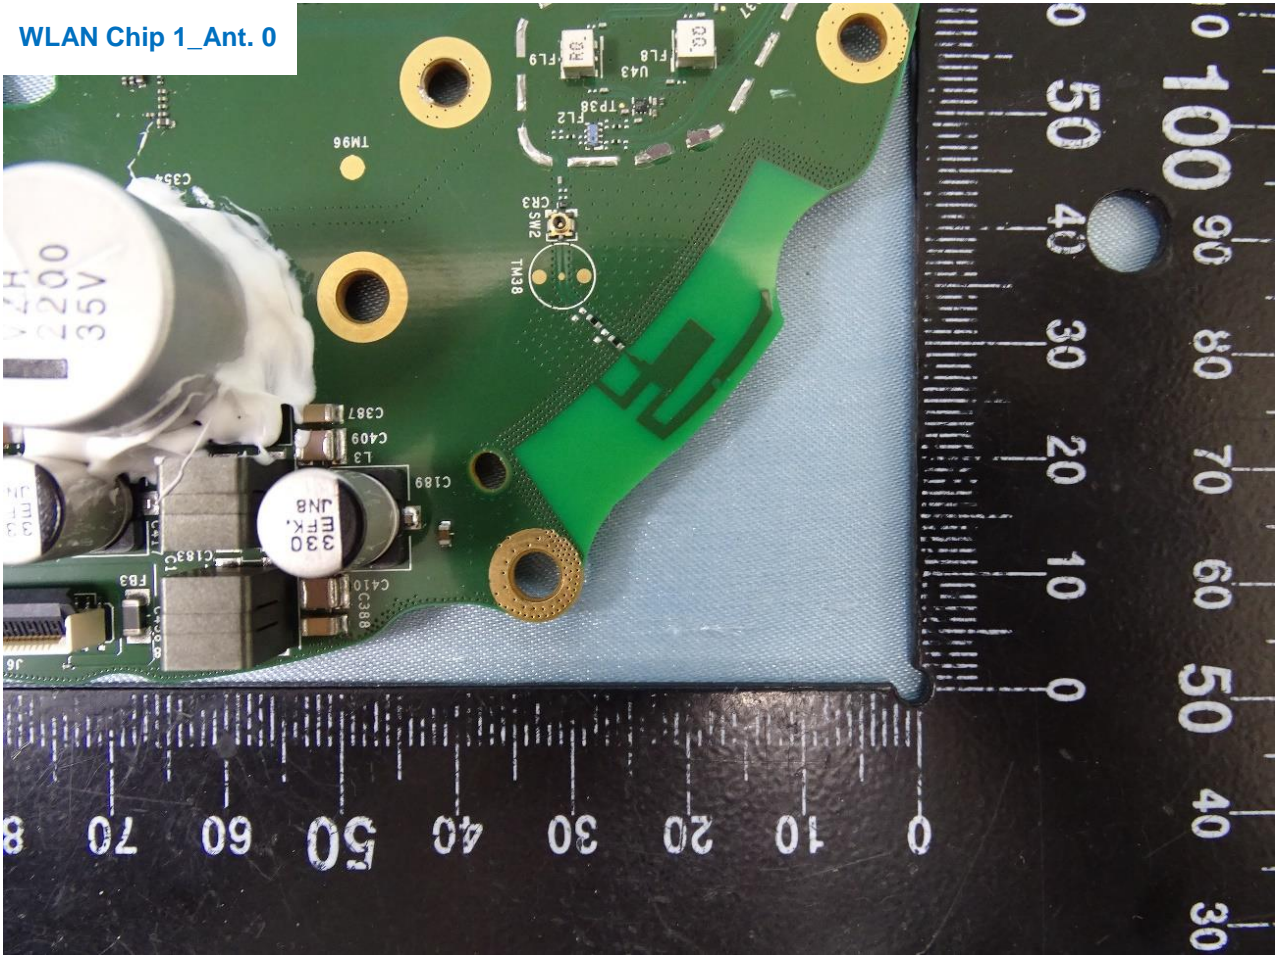

Model Name: O2T2V3

Model Name: O2T2V3

Bluetooth and WLAN Chip 2

Model Name: O2T2V3

Model Name: O2T2V3

WLAN Chip 1_Ant. 0

Model Name: O2T2V3

Model Name: O2T2V3

WLAN Chip 1_Ant. 1

Model Name: O2T2V3

Model Name: O2T2V3

Zigbee

Model Name: O2T2V3

————THE END————