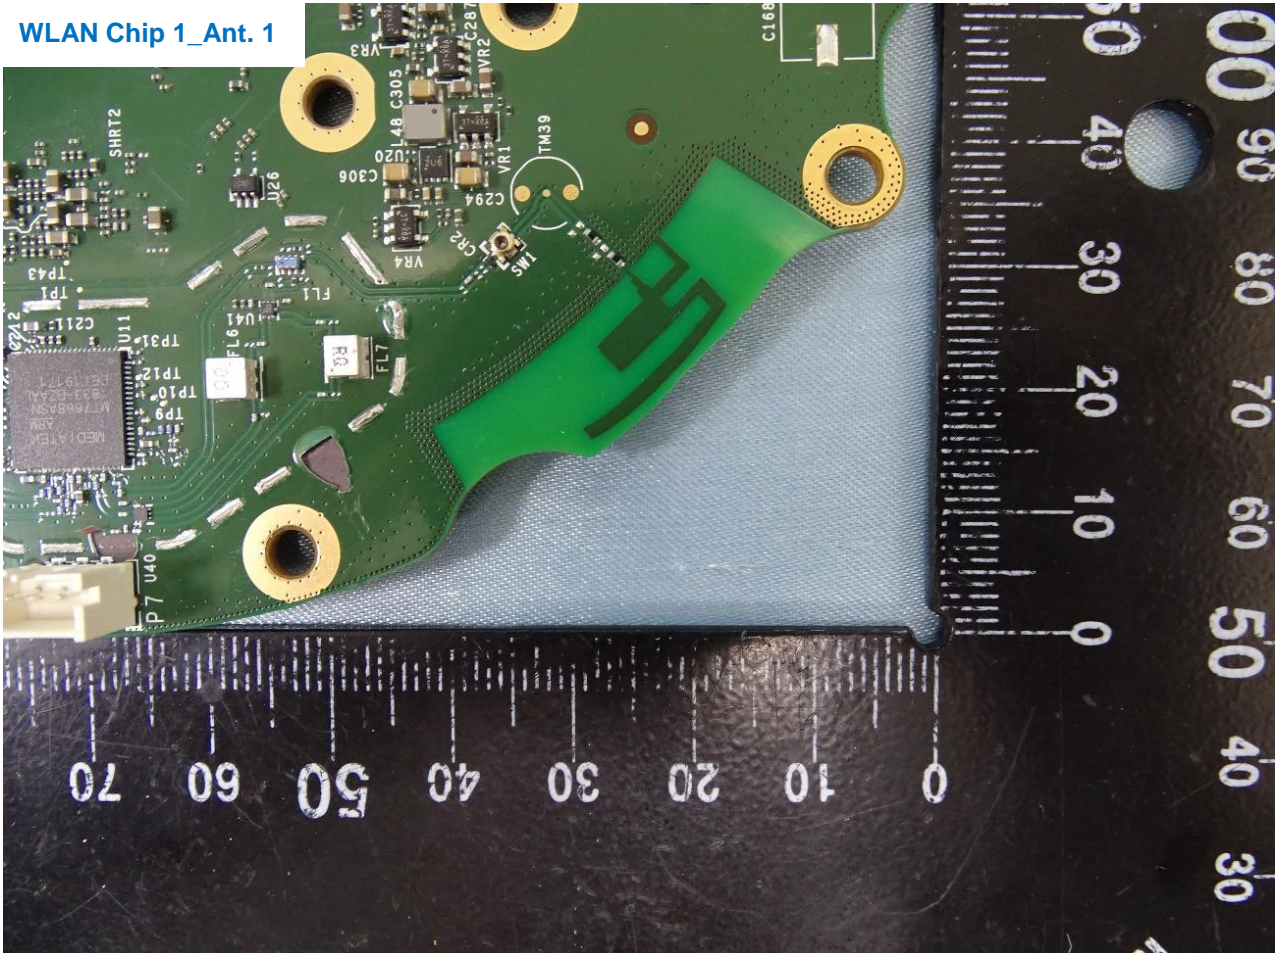

Model Name: O2T2V3

Model Name: O2T2V3

Bluetooth and WLAN Chip 2

Model Name: O2T2V3

Model Name: O2T2V3

WLAN Chip 1_Ant. 0

Model Name: O2T2V3

Model Name: O2T2V3

WLAN Chip 1_Ant. 1

Model Name: O2T2V3

Model Name: O2T2V3

Zigbee

Model Name: O2T2V3

————THE END————