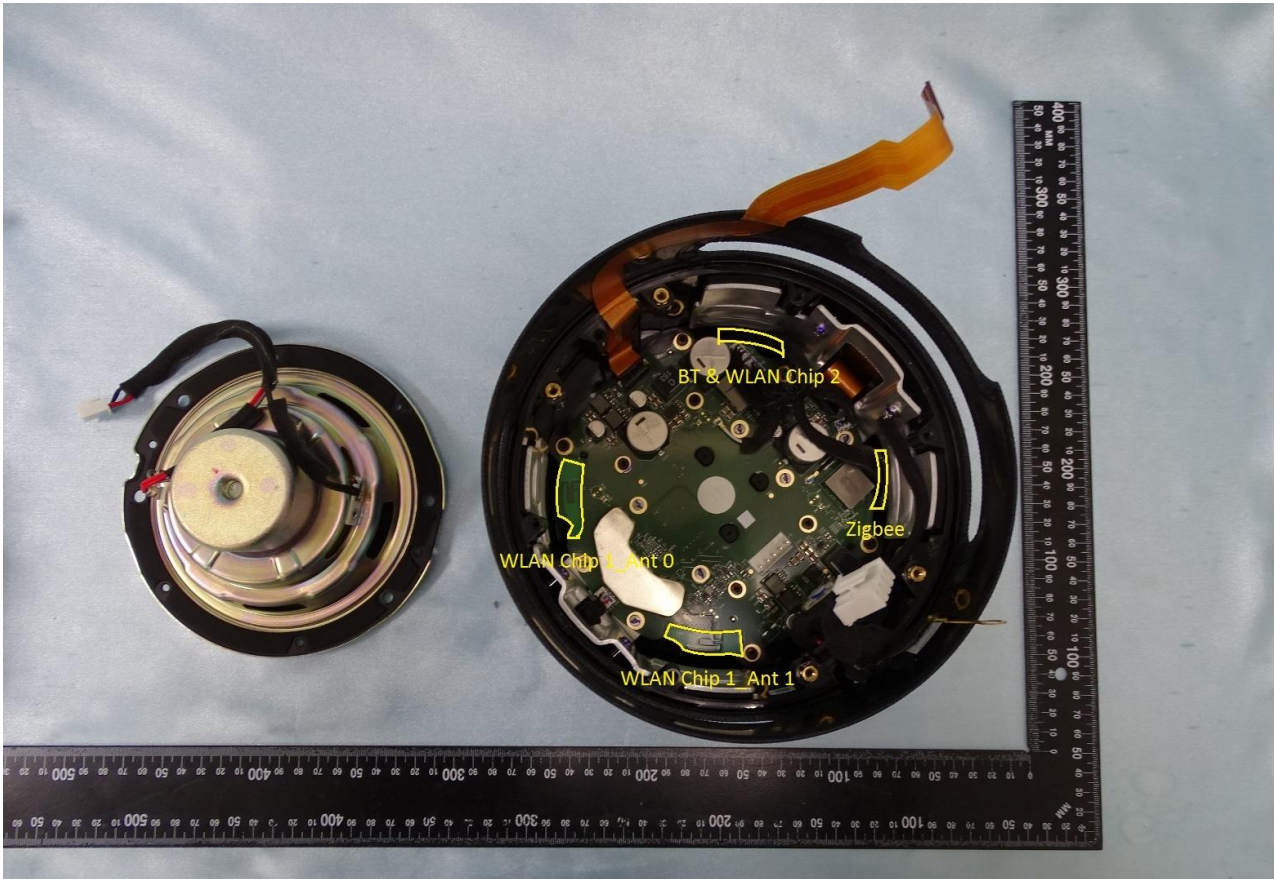

Model Name: O2T2V3

Model Name: O2T2V3

Bluetooth and WLAN Chip 2

Model Name: O2T2V3

Model Name: O2T2V3

WLAN Chip 1_Ant. 0

Model Name: O2T2V3

Model Name: O2T2V3

WLAN Chip 1_Ant. 1

Model Name: O2T2V3

Model Name: O2T2V3

Zigbee

Model Name: O2T2V3

————THE END————