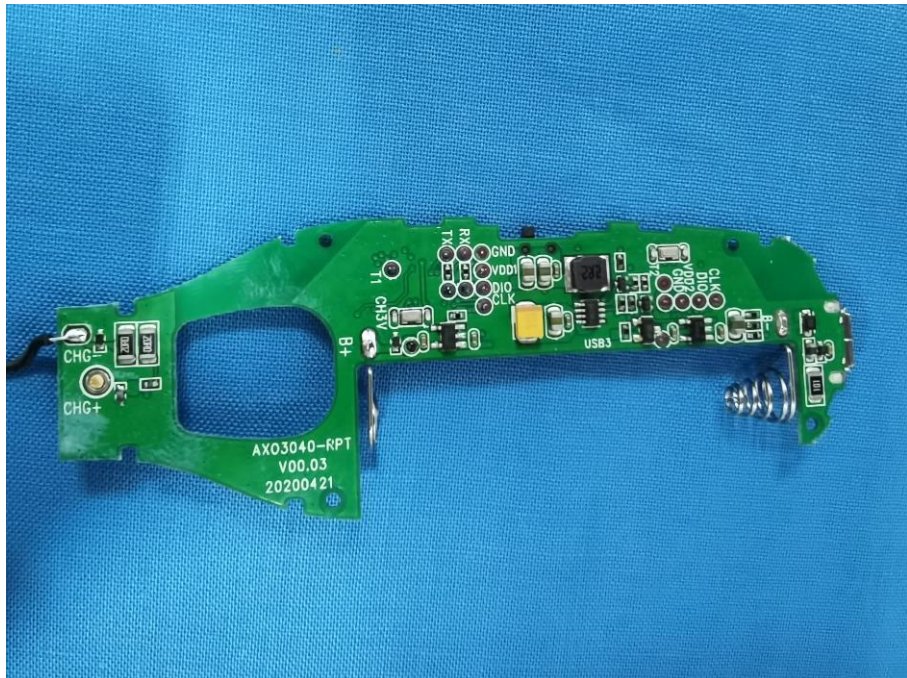

Internal Photos

Model Number: SR200

FCC ID: 2ARFX-SR200

EUT Photo (1)

EUT Photo (2)

EUT Photo (3)

EUT Photo (4)

EUT Photo (5)

EUT Photo (6)

EUT Photo (7)

Bluetooth TX Antenna

Bluetooth RX Antenna

EUT Photo (8)