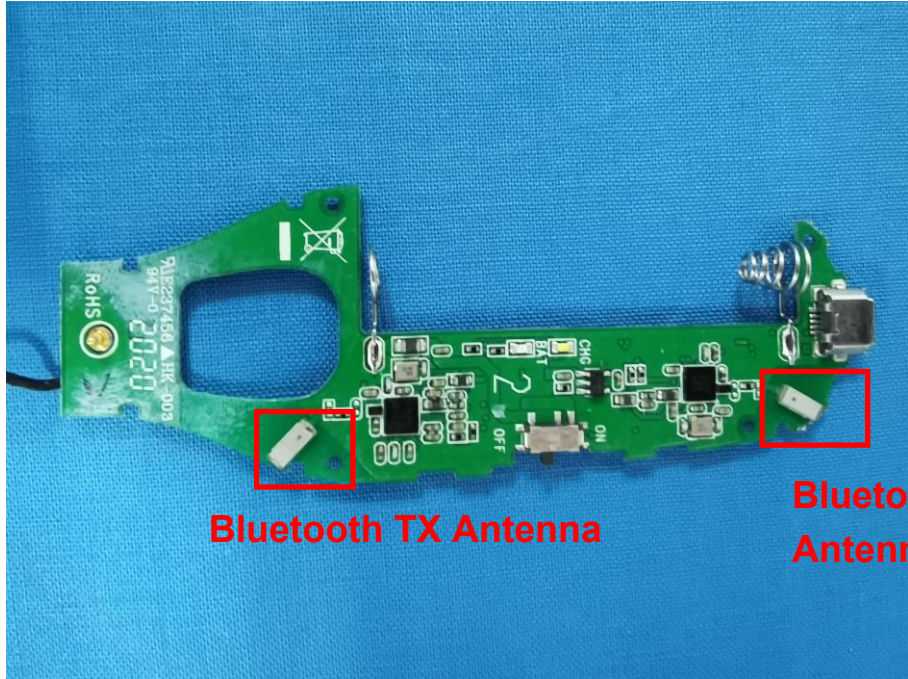

Internal Photos

Model Number: SR200

FCC ID: 2ARFX-SR200

EUT Photo (1)

EUT Photo (2)

EUT Photo (3)

EUT Photo (4)

EUT Photo (5)

EUT Photo (6)

EUT Photo (7)

Bluetooth TX Antenna

Bluetooth RX Antenna

EUT Photo (8)