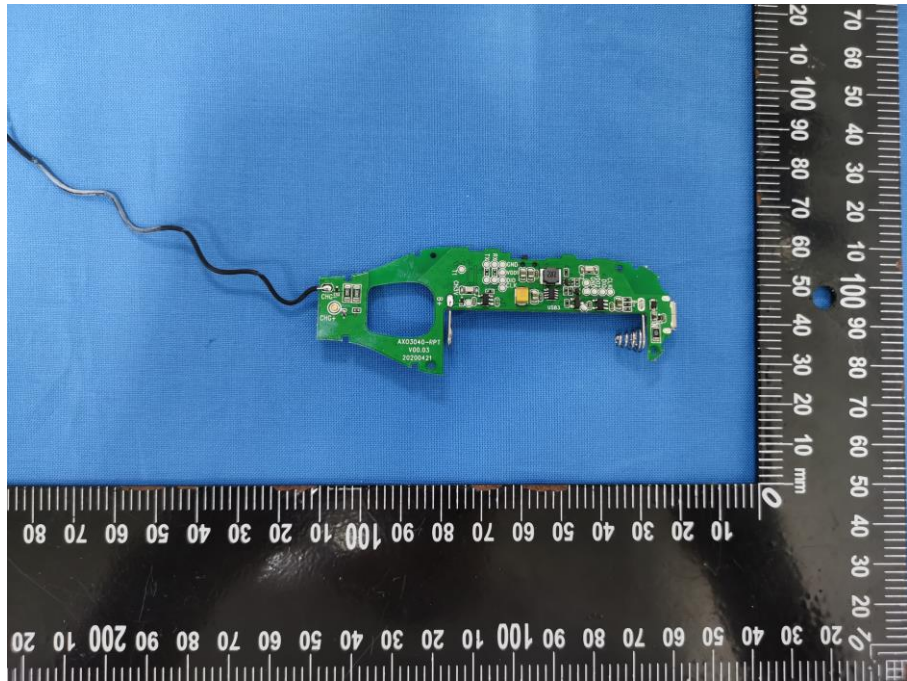

Internal Photos

Model Number: SR200

FCC ID: 2ARFX-SR200

EUT Photo (1)

EUT Photo (2)

EUT Photo (3)

EUT Photo (4)

EUT Photo (5)

EUT Photo (6)

EUT Photo (7)

Bluetooth TX Antenna

Bluetooth RX Antenna

EUT Photo (8)