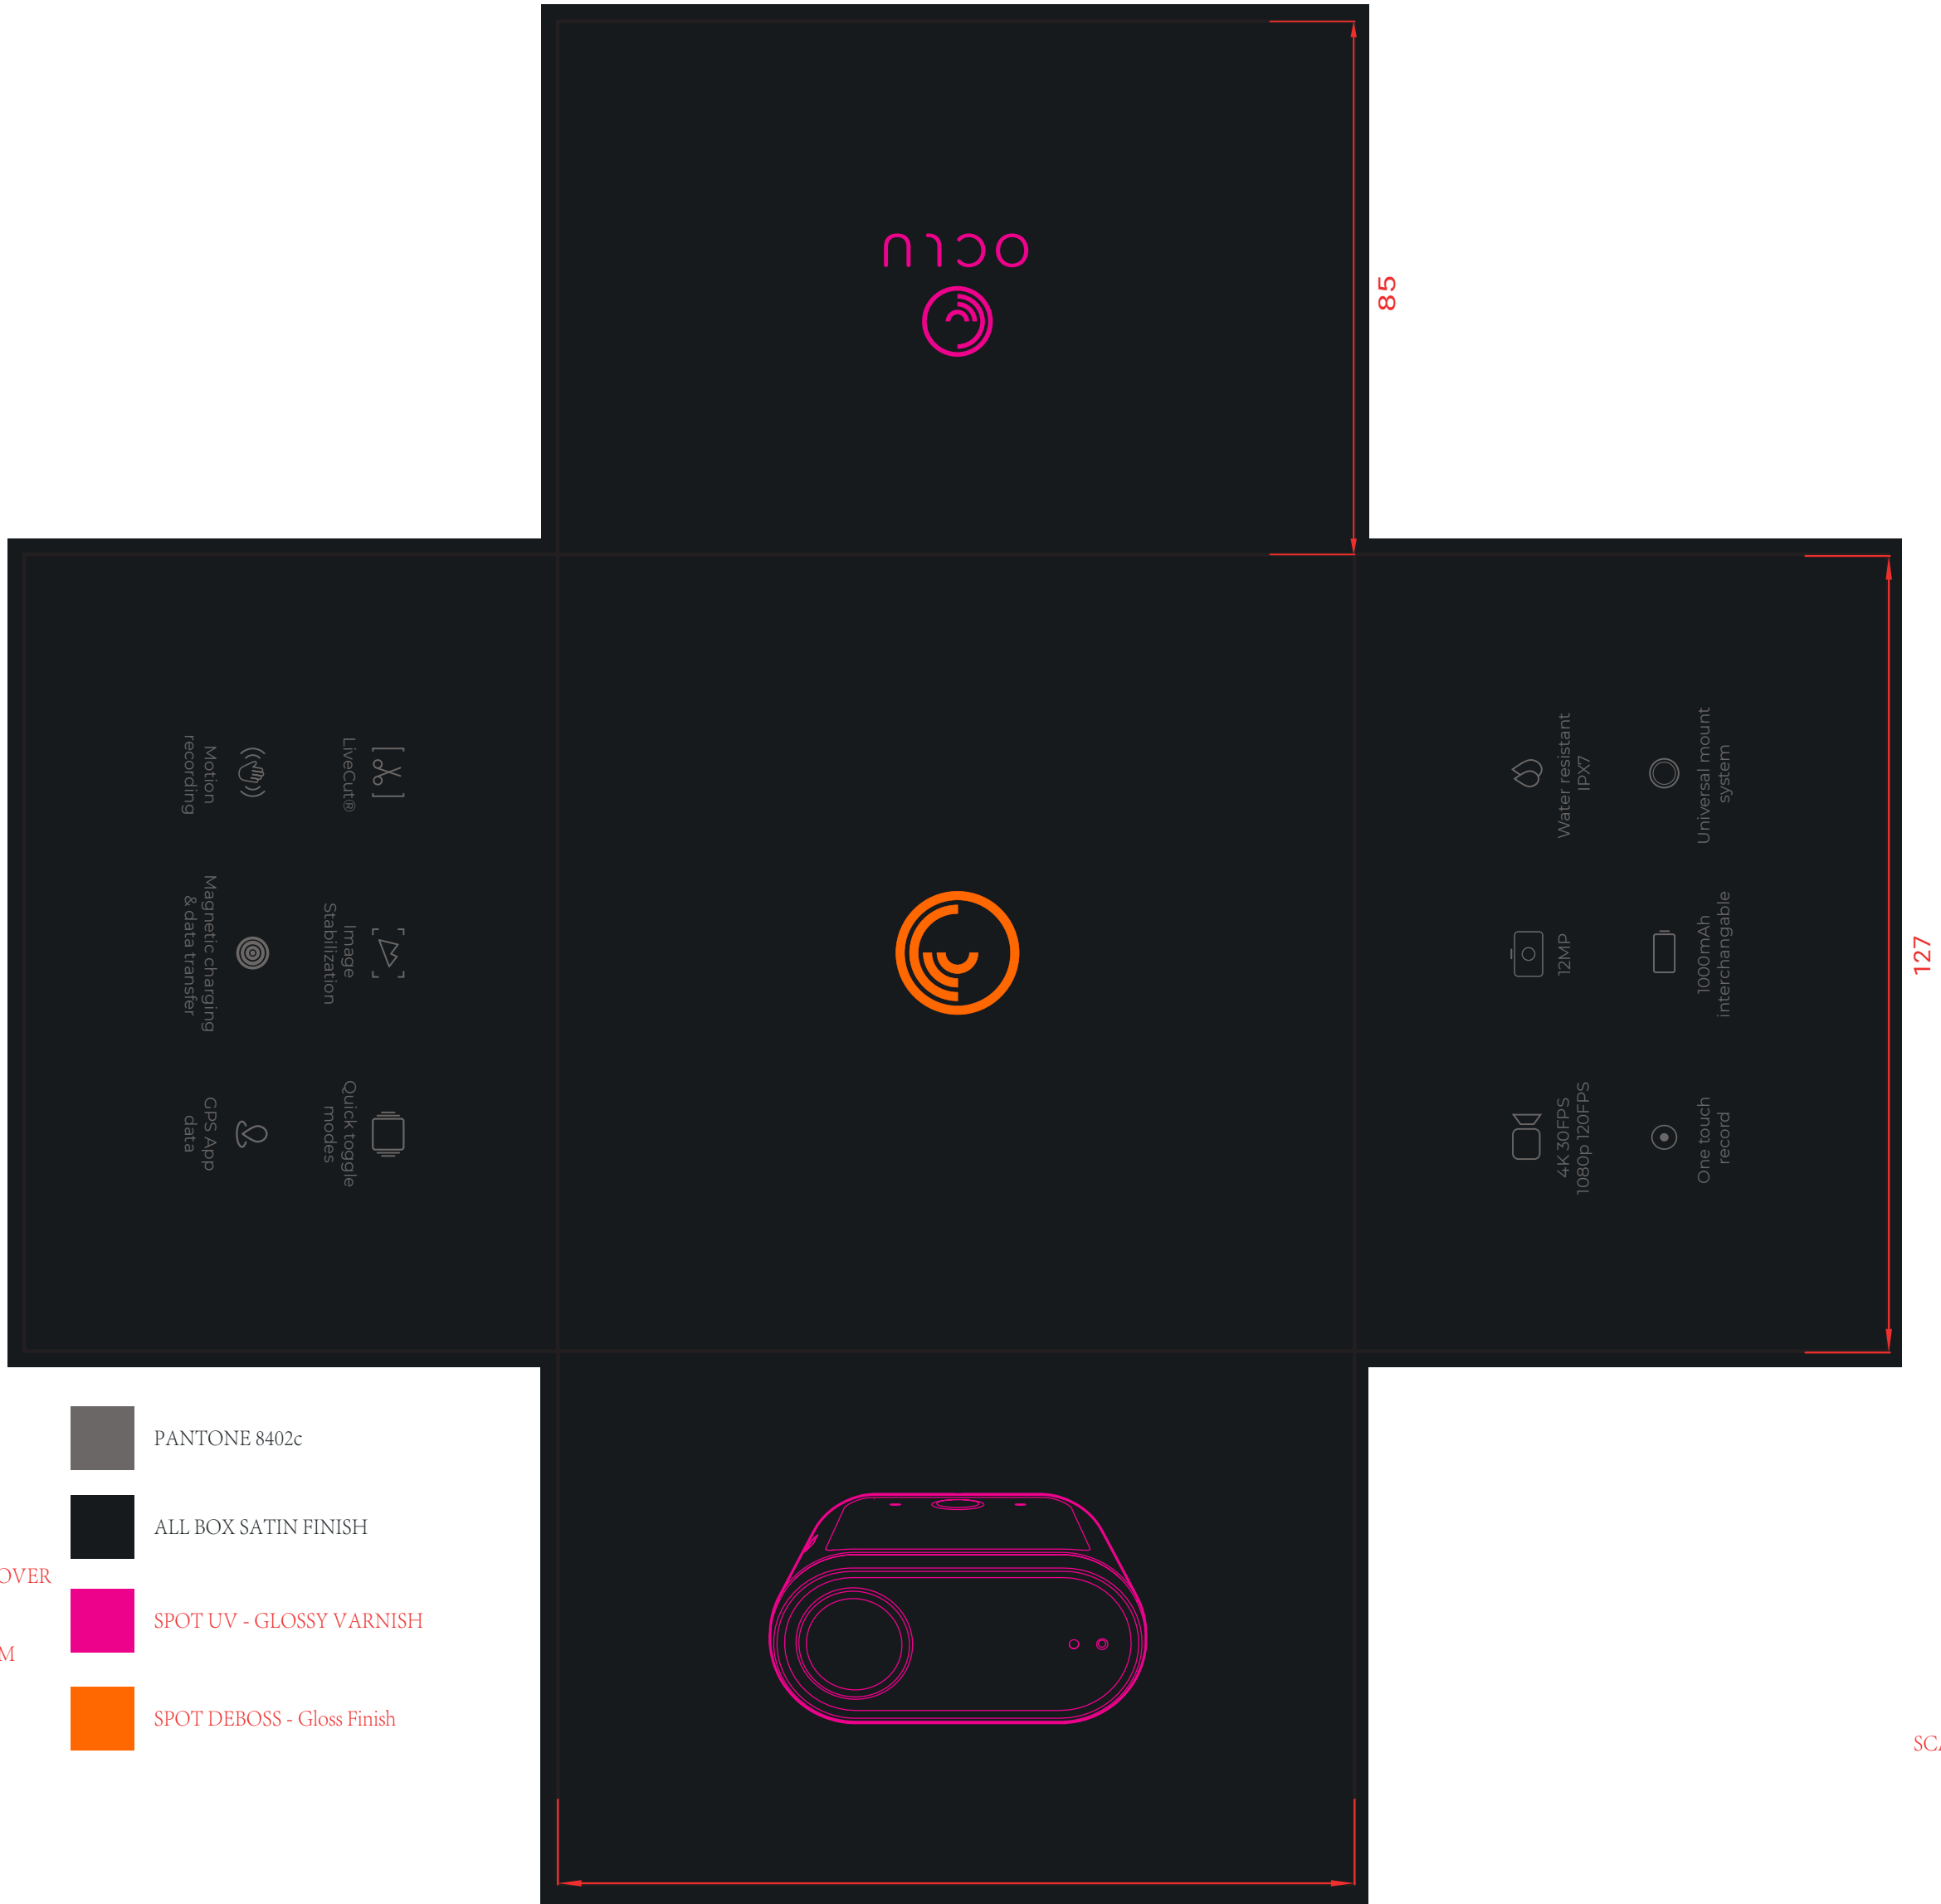

DATE: 2017-03-15
 GIFT BOX-CAMERA-COVER
 STL-CONFIDENTIAL
 SCaLE 1=1
 ALL DIMENSION IN MM
 PAPAER SIZE A3

-  PANTONE 8402c
-  ALL BOX SATIN FINISH
-  SPOT UV - GLOSSY VARNISH
-  SPOT DEBOSS - Gloss Finish

SCALE 1.000

SCALE 1.000