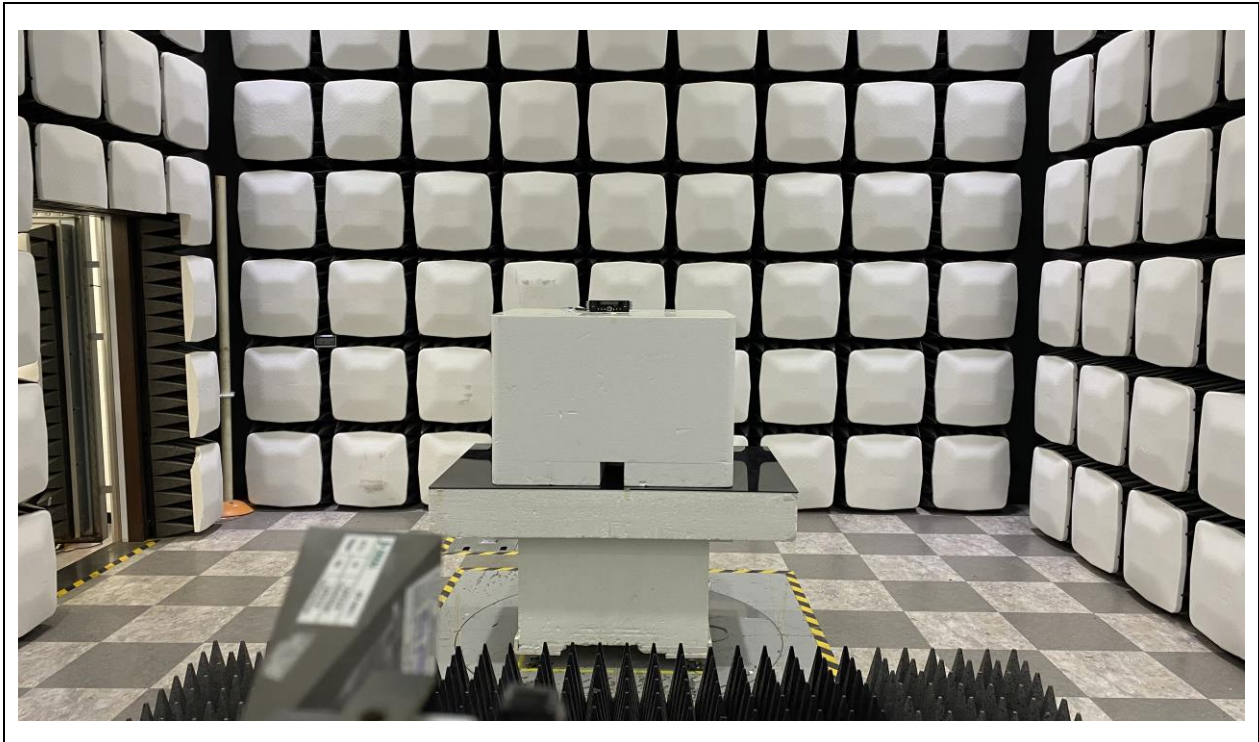

Test Setup Photos

Test Setup Photos

Radiated Emission_9 kHz ~ 30 MHz

Test distance : 3 m, height of table : 0.8 m

Radiated Emission_30 MHz ~ 1 GHz

Test distance : 3 m, height of table : 0.8 m

Test Setup Photos

Radiated Emission_1 GHz ~ 18 GHz

Test distance : 3 m, height of table : 1.5 m

Radiated Emission_Above 18 GHz

Test distance : 3 m, height of table : 1.5 m