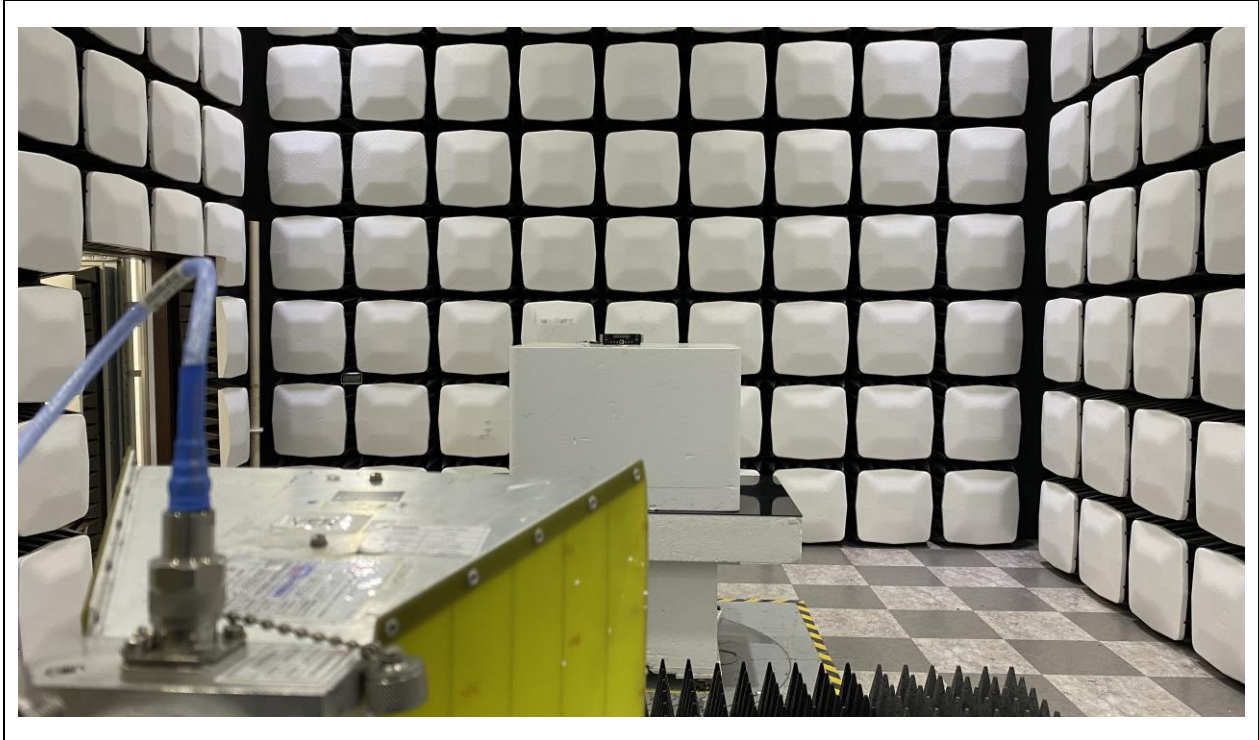

Test Setup Photos

Test Setup Photos

Radiated Emission_9 kHz ~ 30 MHz

Test distance : 3 m, height of table : 0.8 m

Radiated Emission_30 MHz ~ 1 GHz

Test distance : 3 m, height of table : 0.8 m

Test Setup Photos

Radiated Emission_1 GHz ~ 18 GHz

Test distance : 3 m, height of table : 1.5 m

Radiated Emission_Above 18 GHz

Test distance : 3 m, height of table : 1.5 m