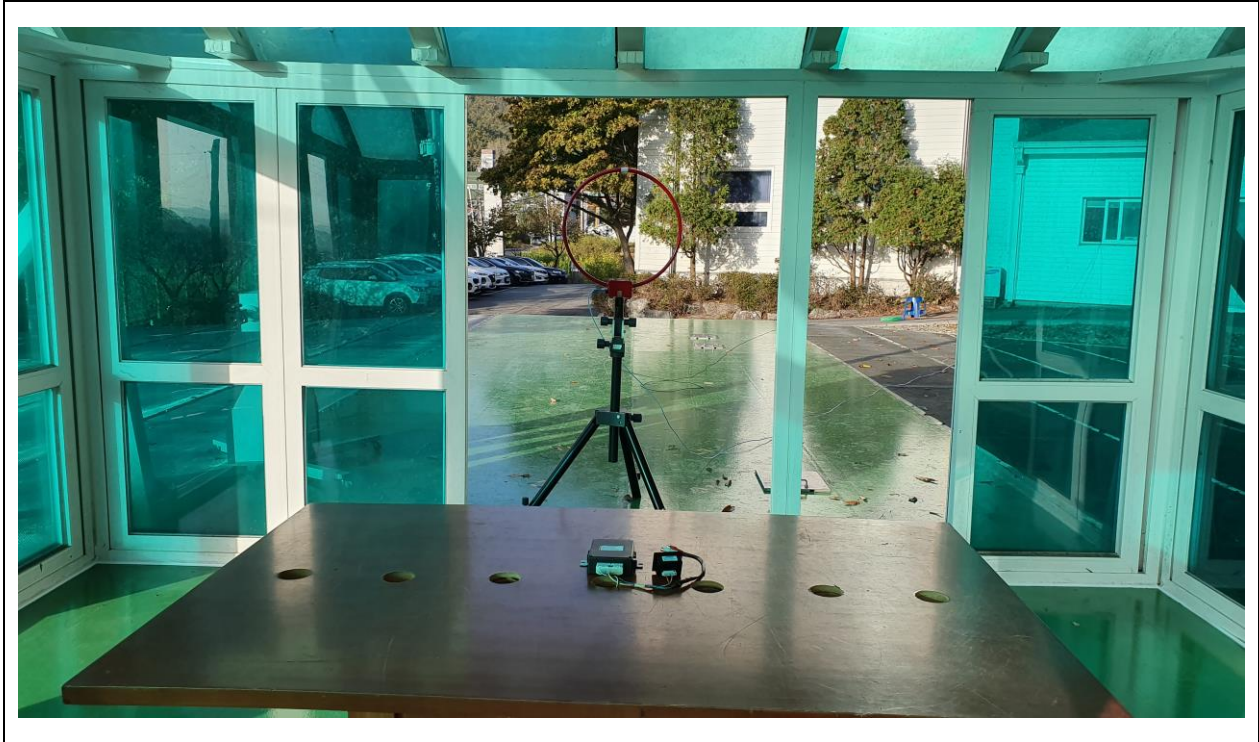

# Test Setup Photos

## Test Setup Photos

### Radiated Emission\_9 kHz ~ 30 MHz

Test distance : 3 m, height of table : 0.8 m

### Radiated Emission\_30 MHz ~ 1 GHz

Test distance : 3 m, height of table : 0.8 m