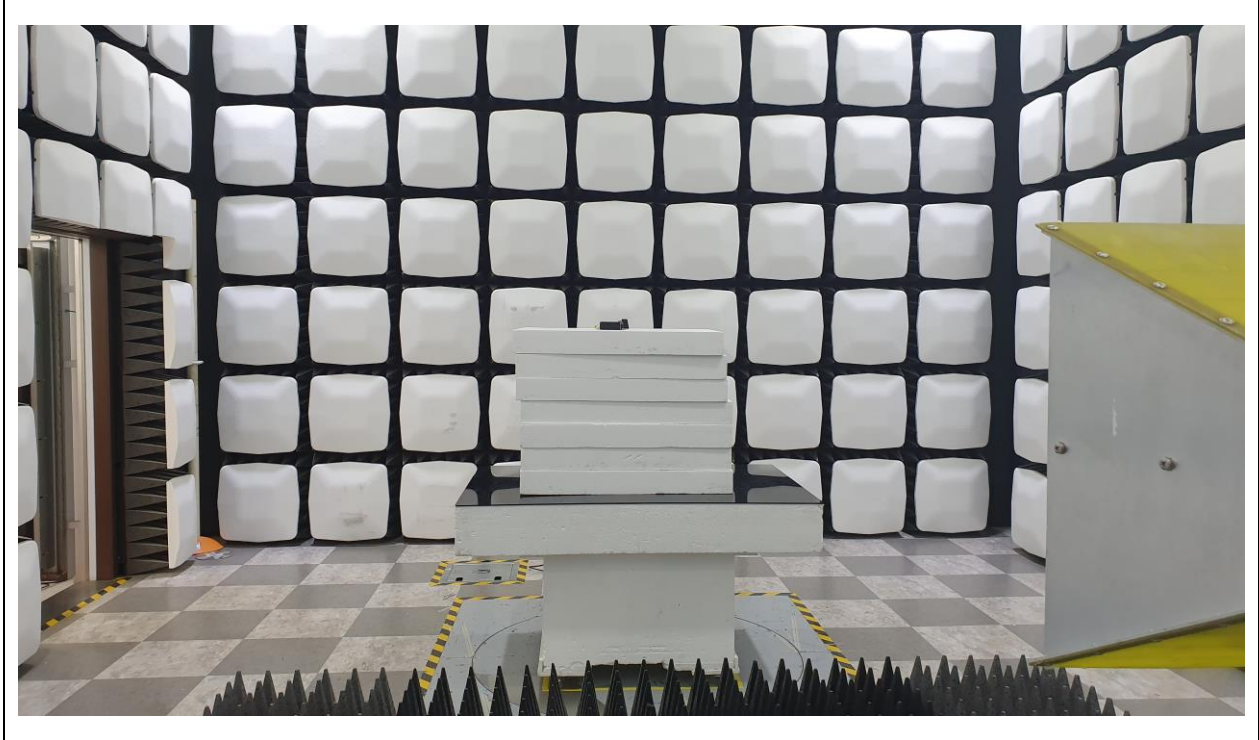

Test Setup Photos

Radiated Emission_1 GHz ~ 18 GHz

Test distance : 3 m, height of table : 1.5 m