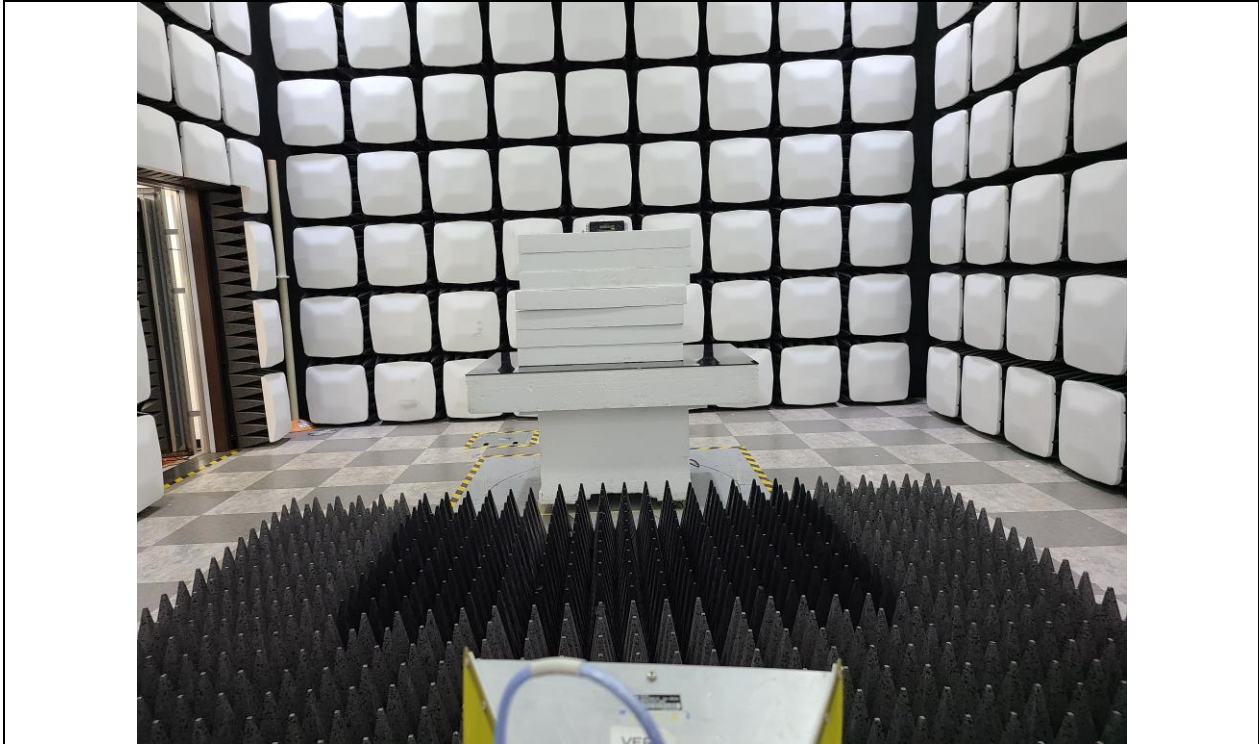

Test Setup Photos

Test Setup Photos

Radiated Emission_9 kHz ~ 30 MHz

Test distance : 3 m, height of table : 0.8 m

Radiated Emission_30 MHz ~ 1 GHz

Test distance : 3 m, height of table : 0.8 m

Test Setup Photos

Radiated Emission_1 GHz ~ 18 GHz

Test distance : 3 m, height of table : 1.5 m

Radiated Emission_18 GHz ~ 26 GHz

Test distance : 3 m, height of table : 1.5 m