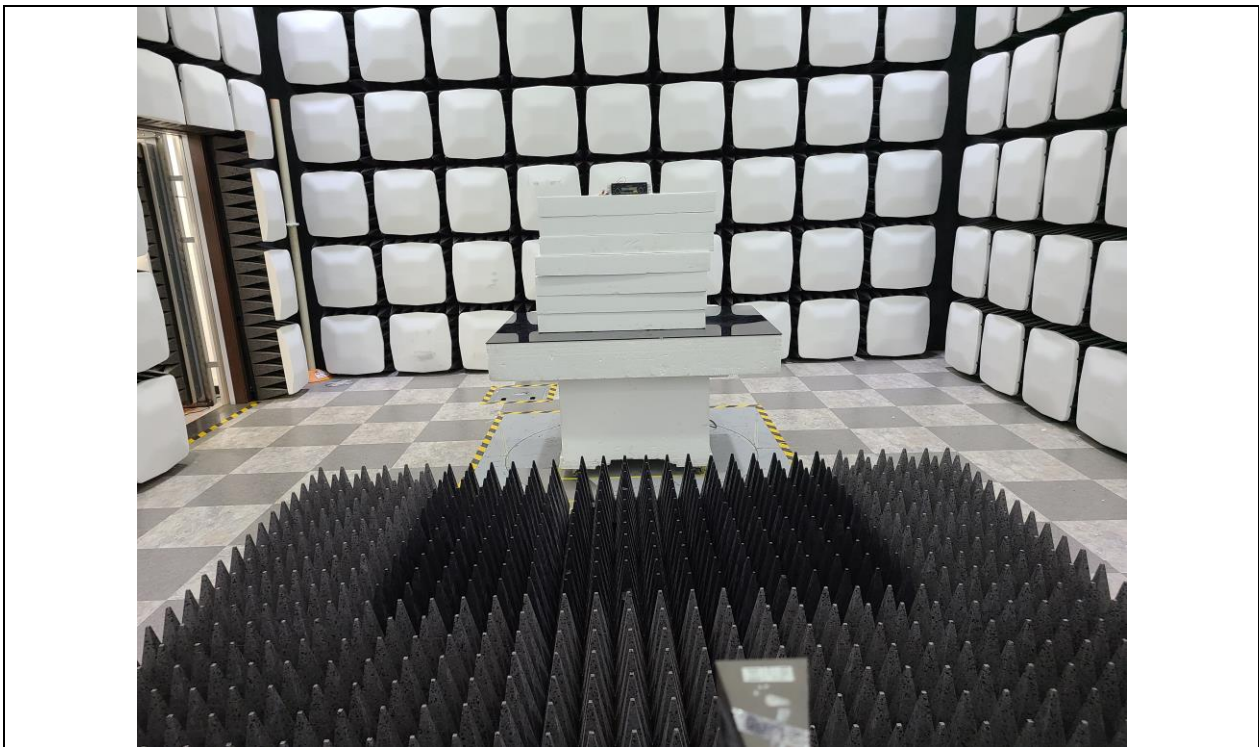

Test Setup Photos

Test Setup Photos

Radiated Emission_9 kHz ~ 30 MHz

Test distance : 3 m, height of table : 0.8 m

Radiated Emission_30 MHz ~ 1 GHz

Test distance : 3 m, height of table : 0.8 m

Test Setup Photos

Radiated Emission_1 GHz ~ 18 GHz

Test distance : 3 m, height of table : 1.5 m

Radiated Emission_18 GHz ~ 26 GHz

Test distance : 3 m, height of table : 1.5 m