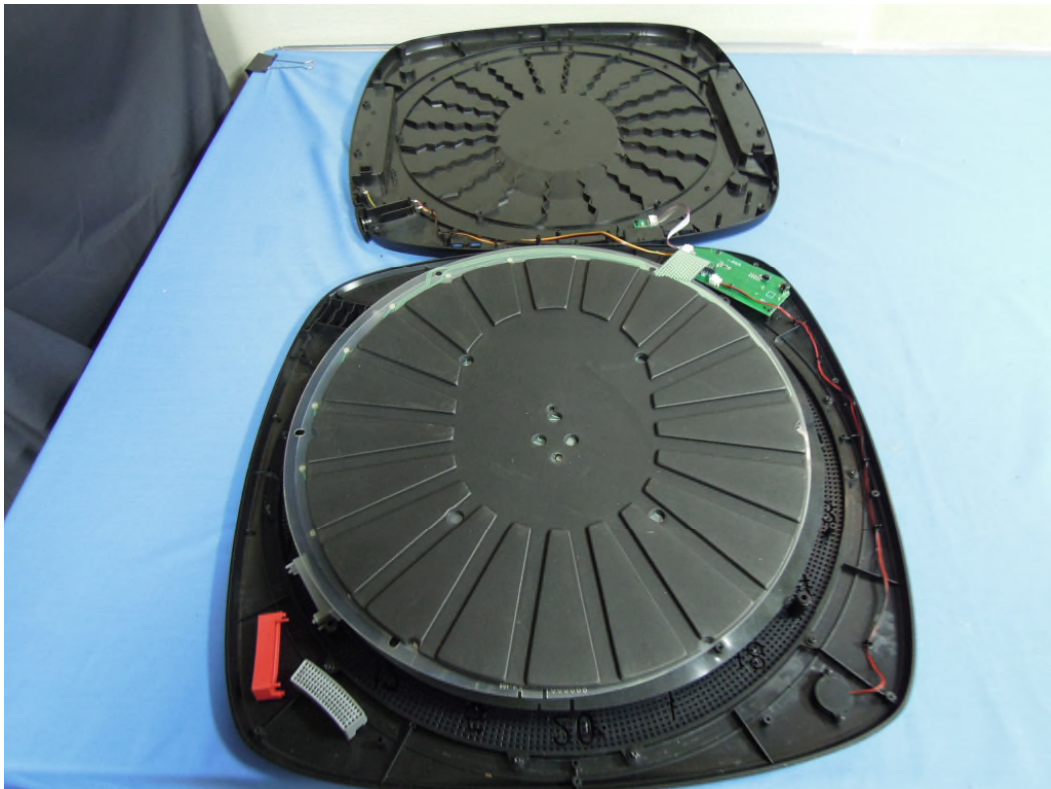

Product: Bluetooth Dartboard

Type Identification: SDB-C1, ED900

Product: Bluetooth Dartboard
Type Identification: SDB-C1, ED900

Product: Bluetooth Dartboard
Type Identification: SDB-C1, ED900