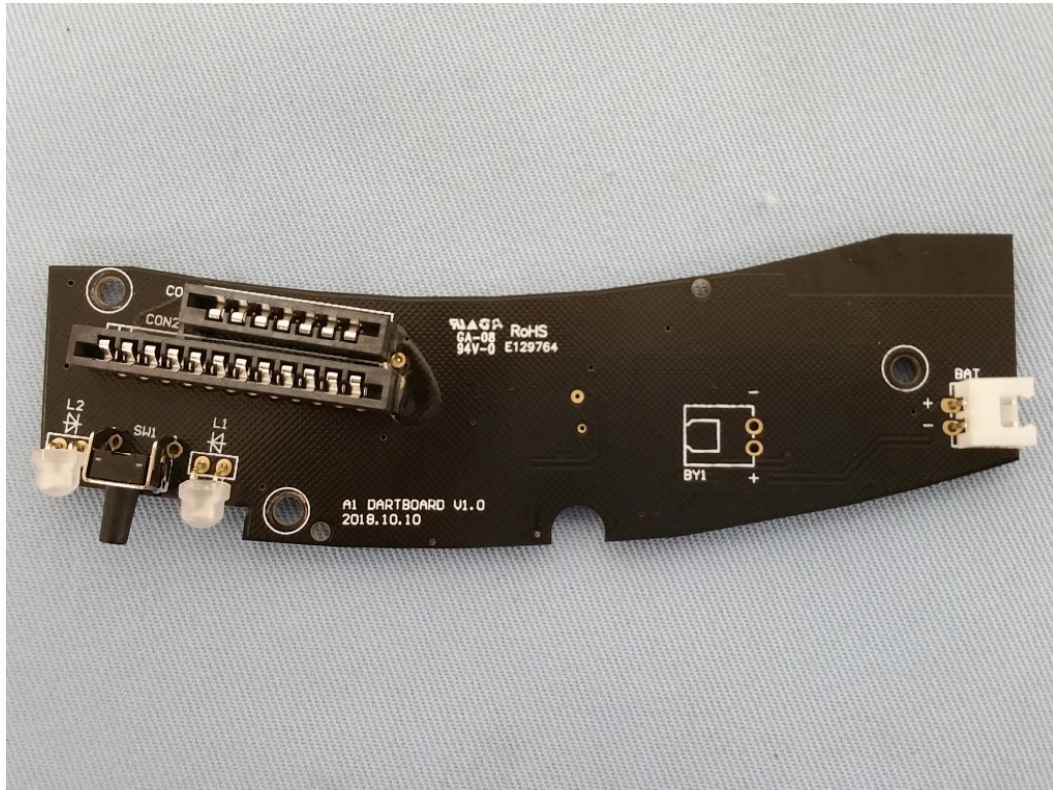

Product: Bluetooth Dartboard  
Type Identification: SDB A1

Product: Bluetooth Dartboard  
Type Identification: SDB A1