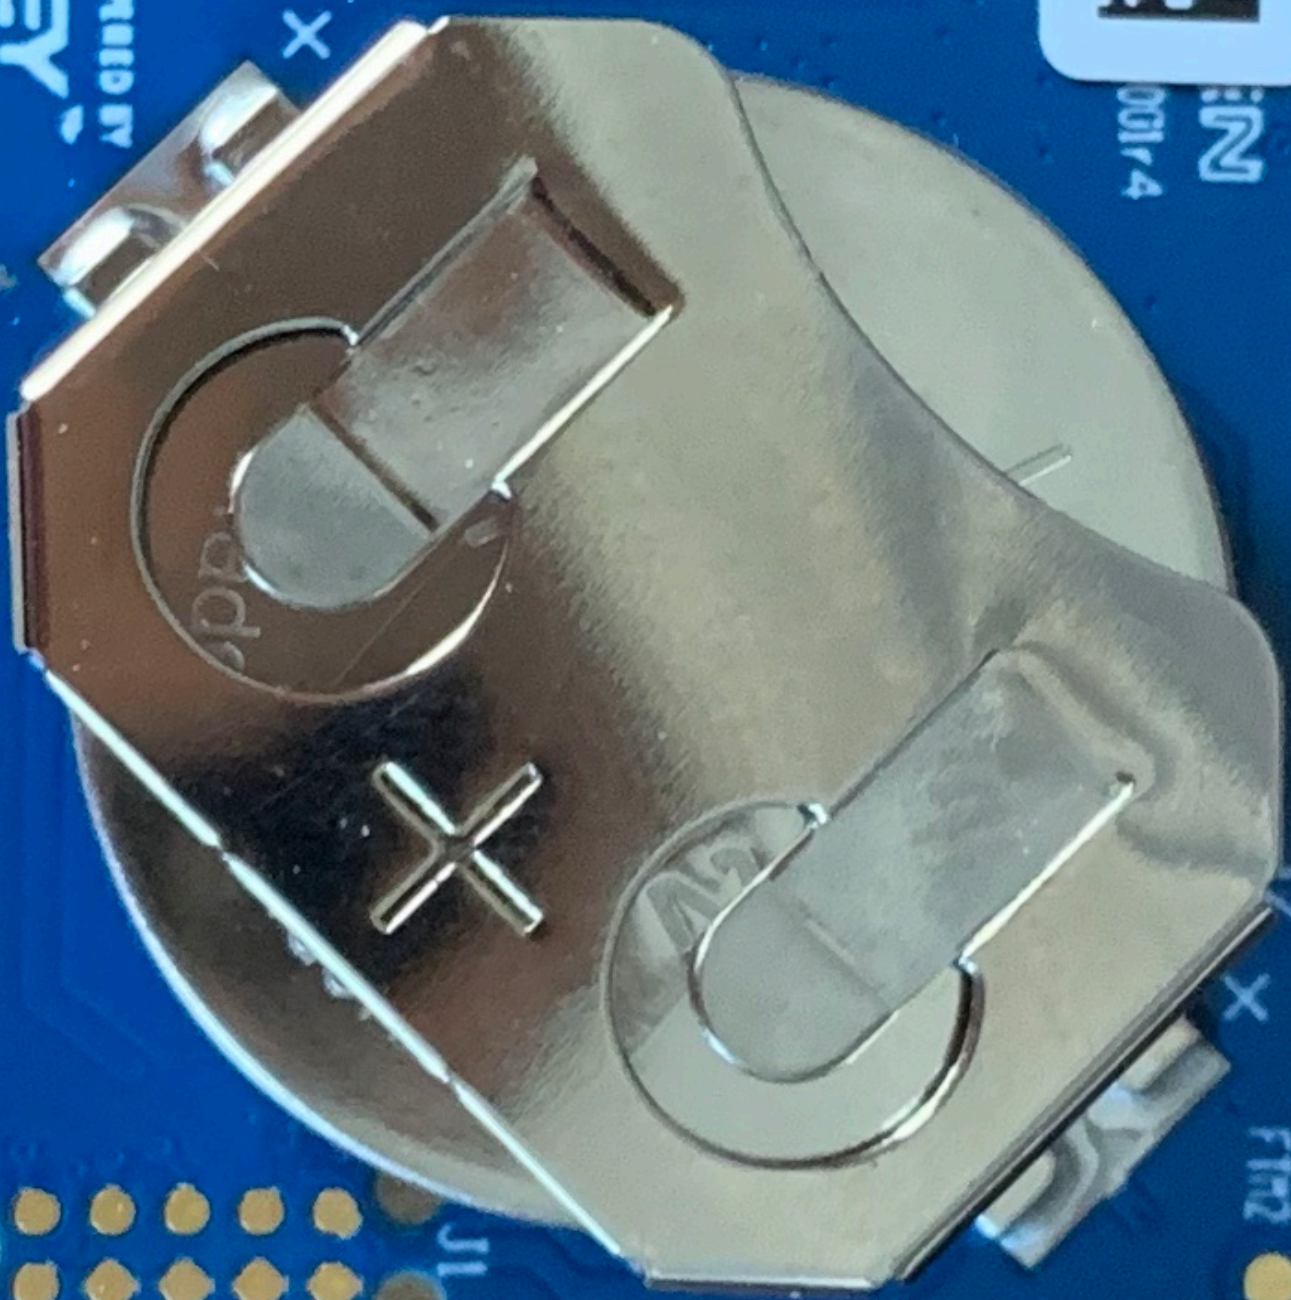

UMI
KEY
POWERED BY

001r4

X

X

FT12

J1