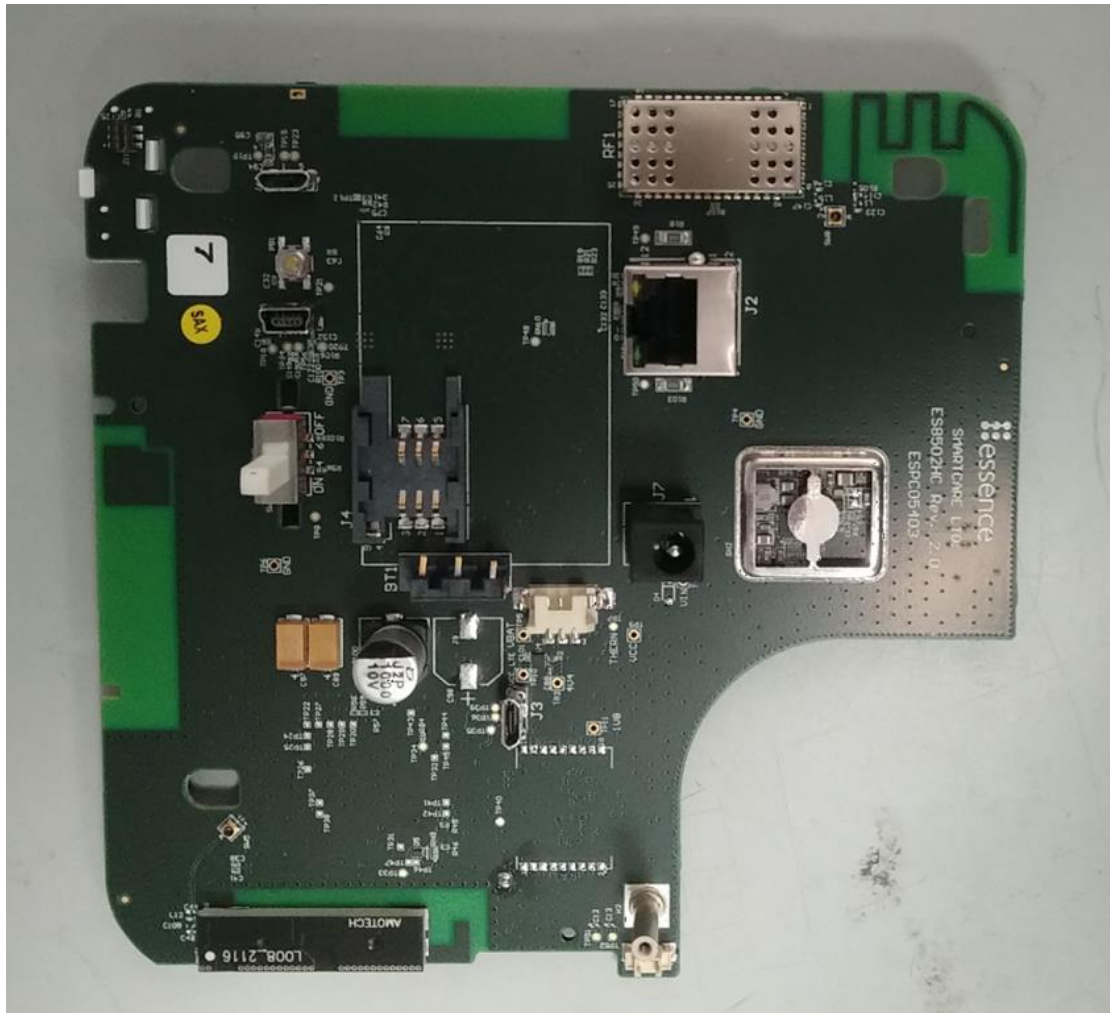

INTERNAL PHOTOGRAPHS

Care Home Control panel

Internal view

Component side of the RF PCB

Component side of the RF PCB

LTE Module Antenna

BLE Antenna

LTE RF module

RI7LE910CXSA module