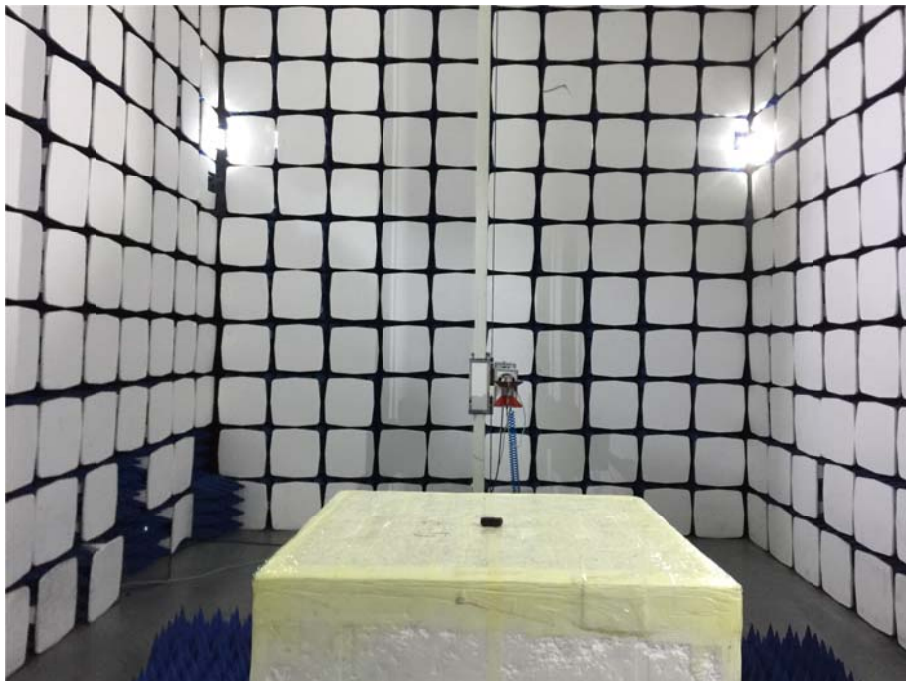

EXHIBIT 4 - TEST SETUP PHOTOGRAPHS

Conducted Emission Test Setup

Radiation Emission Test Setup (Below 30MHz)

Radiation Emission Test Setup (30MHz to 1GHz)**Radiation Emission Test Setup (1GHz to 18GHz)**

Radiation Emission Test Setup (Above 18GHz)