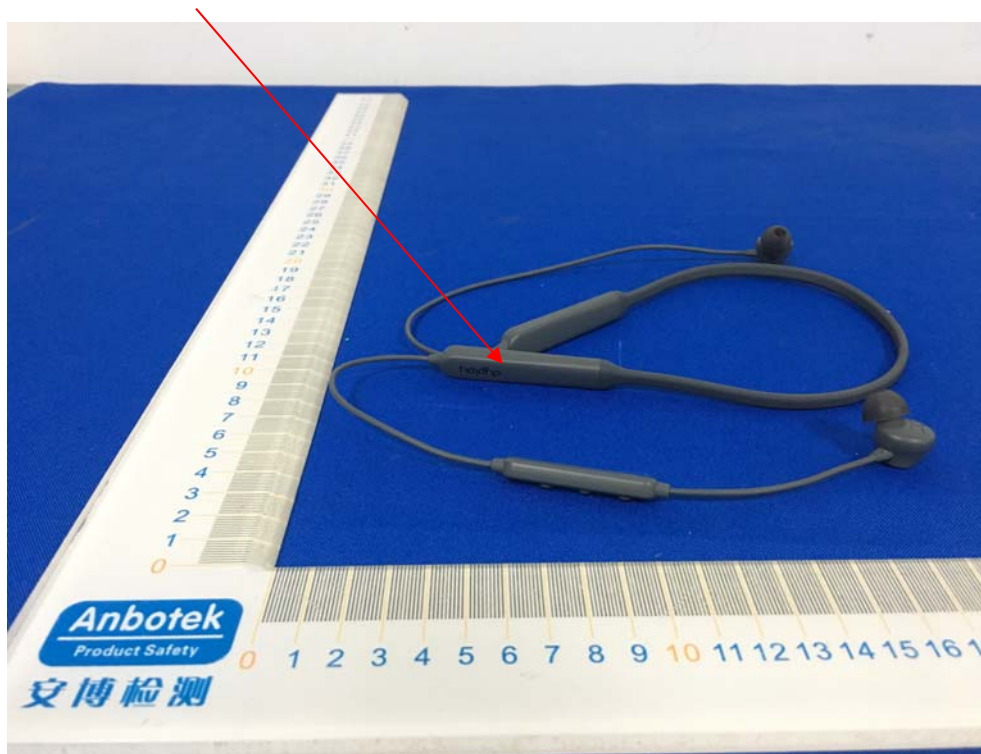

Label Location On EUT

Label

FCC ID: 2ARFD-ANCSPORT20