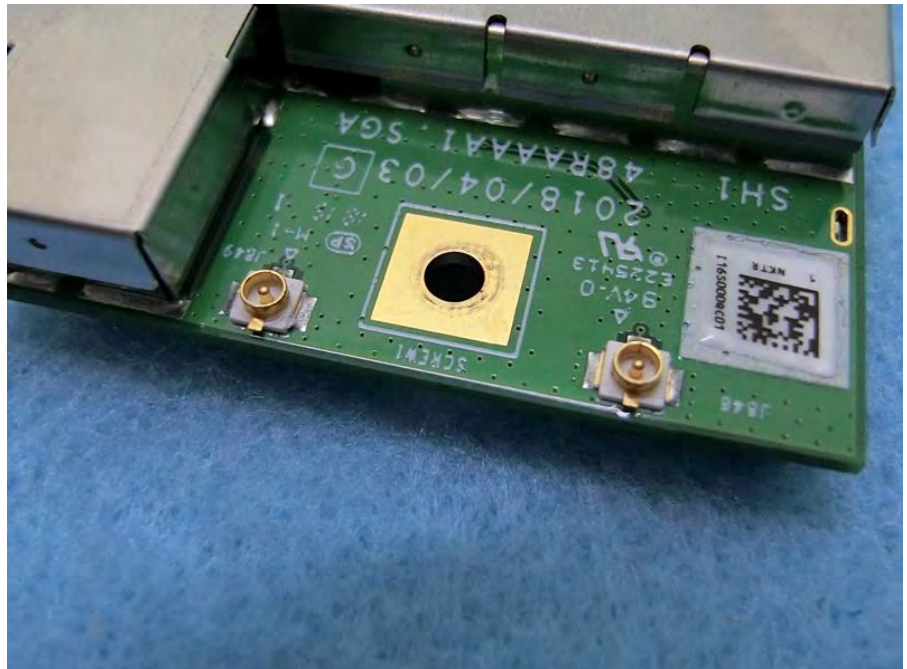

Brand Name: VERSA NETWORKS Model Name: CSG-W1

Antenna

Antenna cable  
For Antenna 1 color: Gray

Antenna cable

For Antenna 2 color: Black