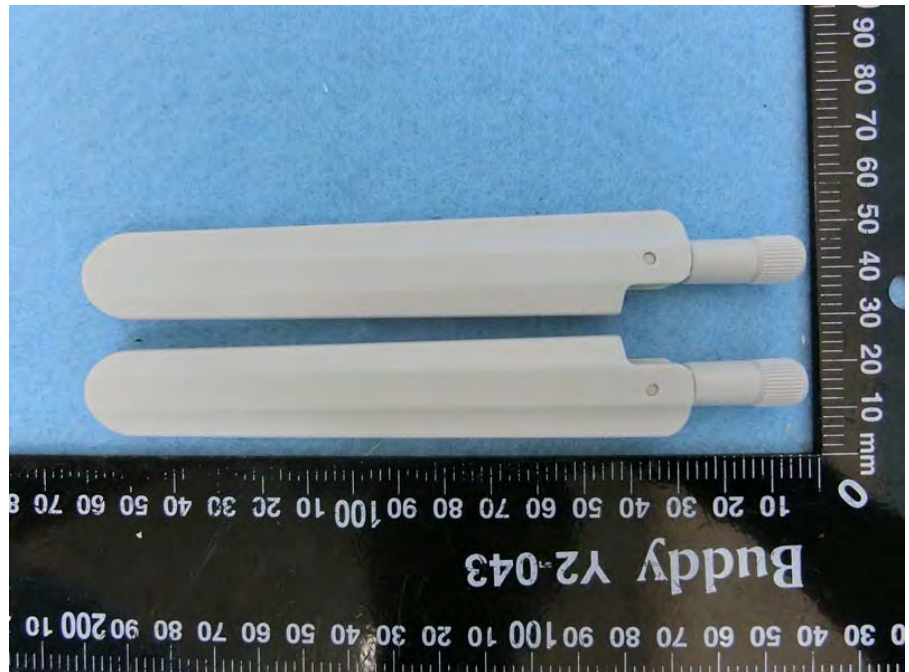

Brand Name: VERSA NETWORKS Model Name: CSG-W1

Antenna

Antenna cable  
For Antenna 1 color: Gray

Antenna cable

For Antenna 2 color: Black