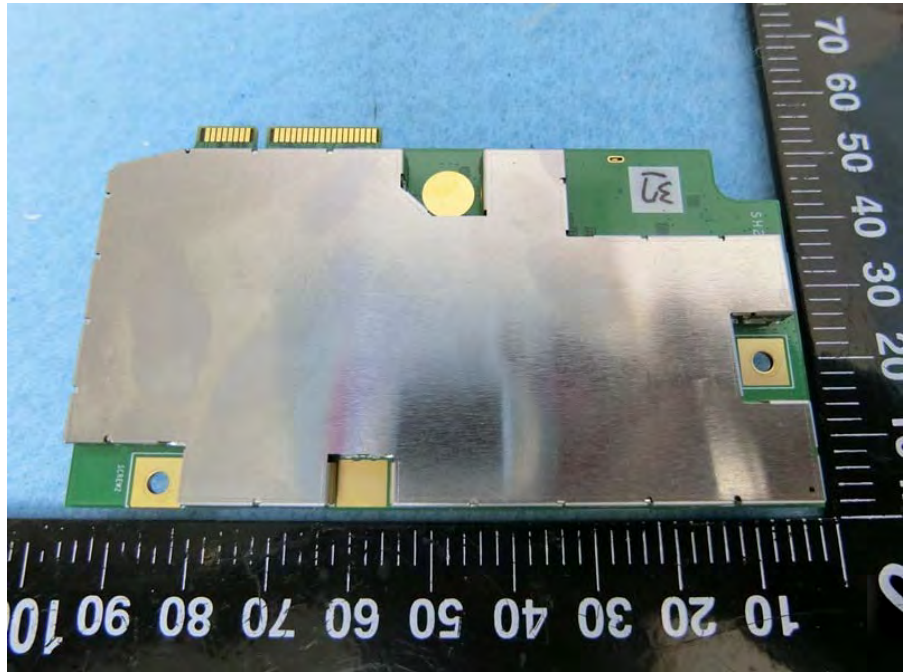

Brand Name: VERSA NETWORKS Model Name: CSG-W1

Antenna

Antenna cable  
For Antenna 1 color: Gray

Antenna cable

For Antenna 2 color: Black