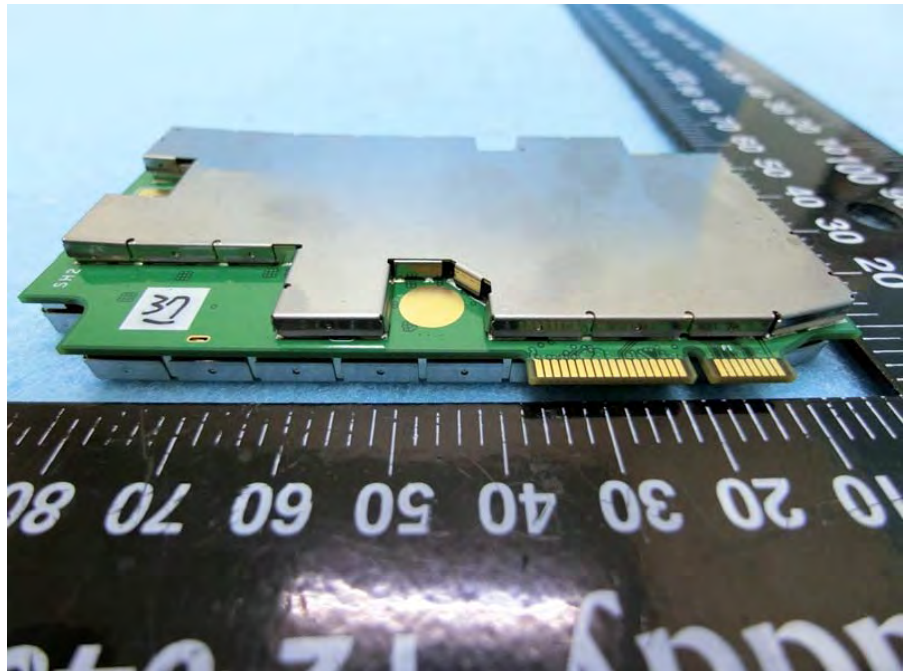

Brand Name: VERSA NETWORKS Model Name: CSG-W1

Antenna

Antenna cable  
For Antenna 1 color: Gray

Antenna cable

For Antenna 2 color: Black