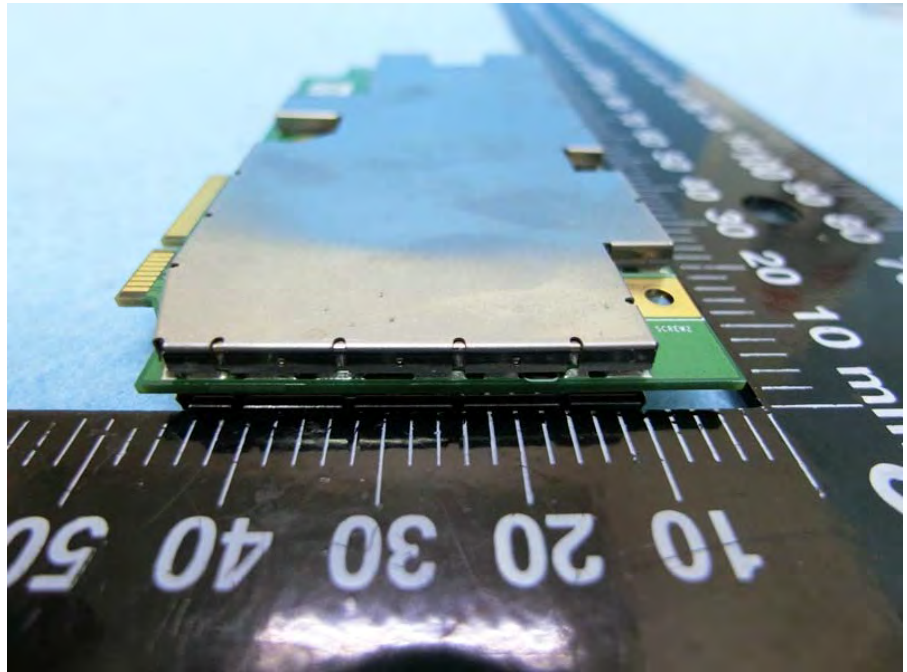

Brand Name: VERSA NETWORKS Model Name: CSG-W1

Antenna

Antenna cable  
For Antenna 1 color: Gray

Antenna cable

For Antenna 2 color: Black