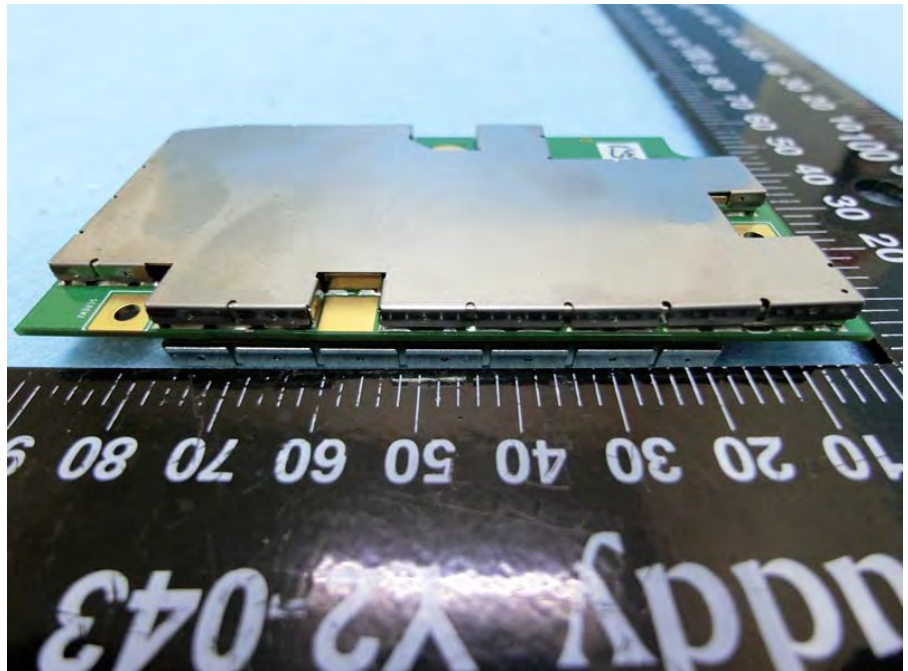

Brand Name: VERSA NETWORKS Model Name: CSG-W1

Antenna

Antenna cable  
For Antenna 1 color: Gray

Antenna cable

For Antenna 2 color: Black