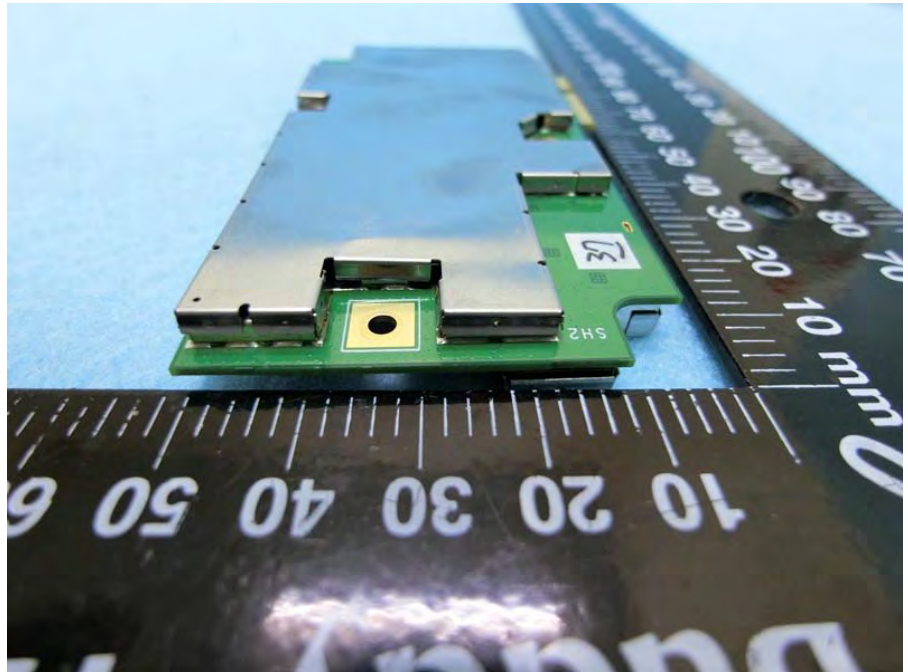

Brand Name: VERSA NETWORKS Model Name: CSG-W1

Antenna

Antenna cable  
For Antenna 1 color: Gray

Antenna cable

For Antenna 2 color: Black