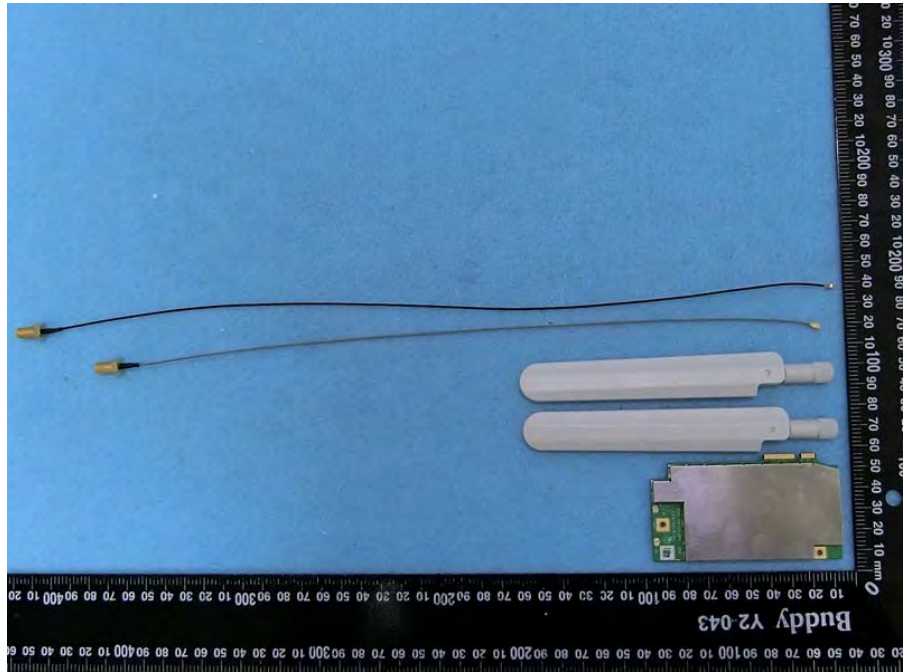

Brand Name: VERSA NETWORKS Model Name: CSG-W1

Antenna

Antenna cable  
For Antenna 1 color: Gray

Antenna cable

For Antenna 2 color: Black