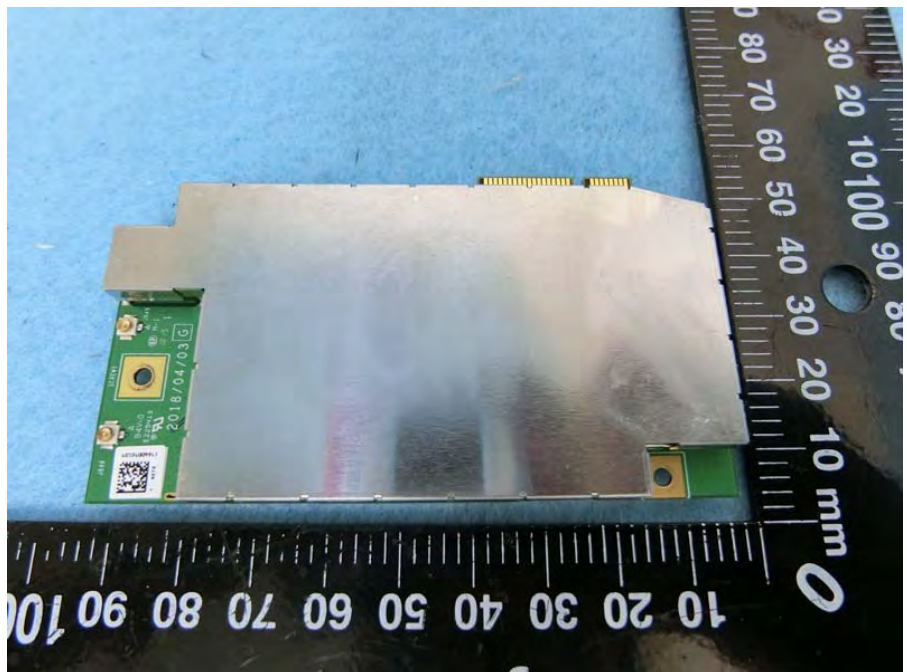

Brand Name: VERSA NETWORKS Model Name: CSG-W1

Antenna

Antenna cable  
For Antenna 1 color: Gray

Antenna cable

For Antenna 2 color: Black