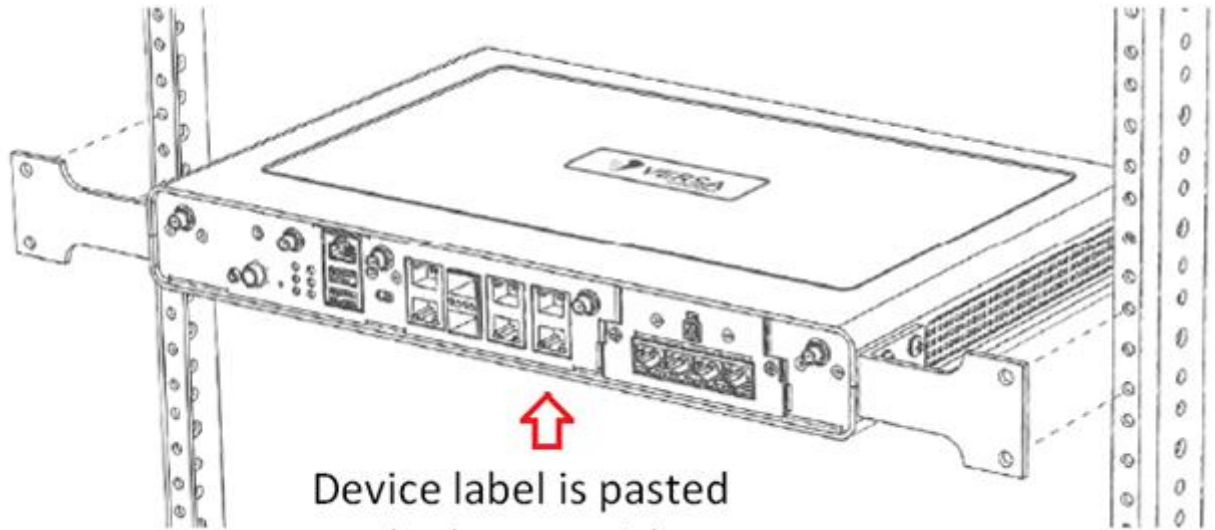

FCC ID: 2ARF9CSG-BT

The label will be permanently affixed and readily visible.

Device label is pasted on the bottom side

Versa Networks 	
CE FC 	
Made In Malaysia	
Model : CSG7XX	
 Rev : V03	
P/N : CSG7XXXXXXXXXX	
Input Rated: 12V  5A	
PoE Input Rated: 54V  1.2A	
SN : JAB1848001 	
MAC : AC433000000 	
IMEI : 359279062981474 	
<small>This device complies with Part 15 of the FCC Rules. Operation is subject to the following two conditions: (1) this device may not cause harmful interference, and (2) this device must accept any interference received, including interference that may cause undesired operation.</small>	
	<small>FCC ID: 2ARF9CSG-BT Contain FCC ID: N7NMG7455 Contain FCC ID: 2ARF9CSG-W1</small>