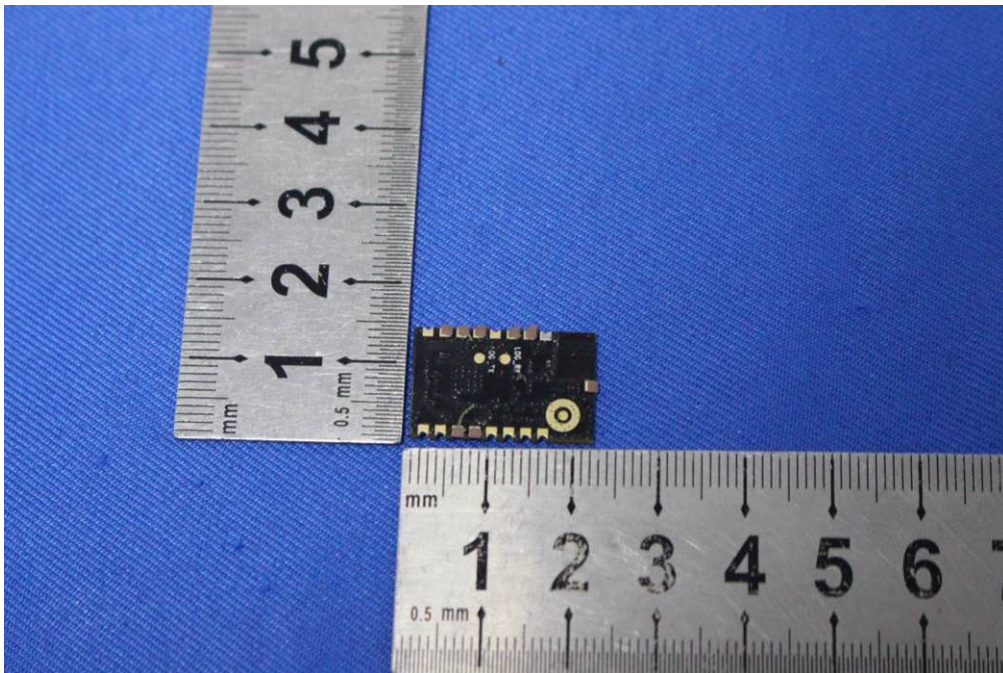

Internal Photos

for SZEM1810008845CR

FCC ID:2ARF7-USRC216

1 EUT Constructional Details

Antenna: