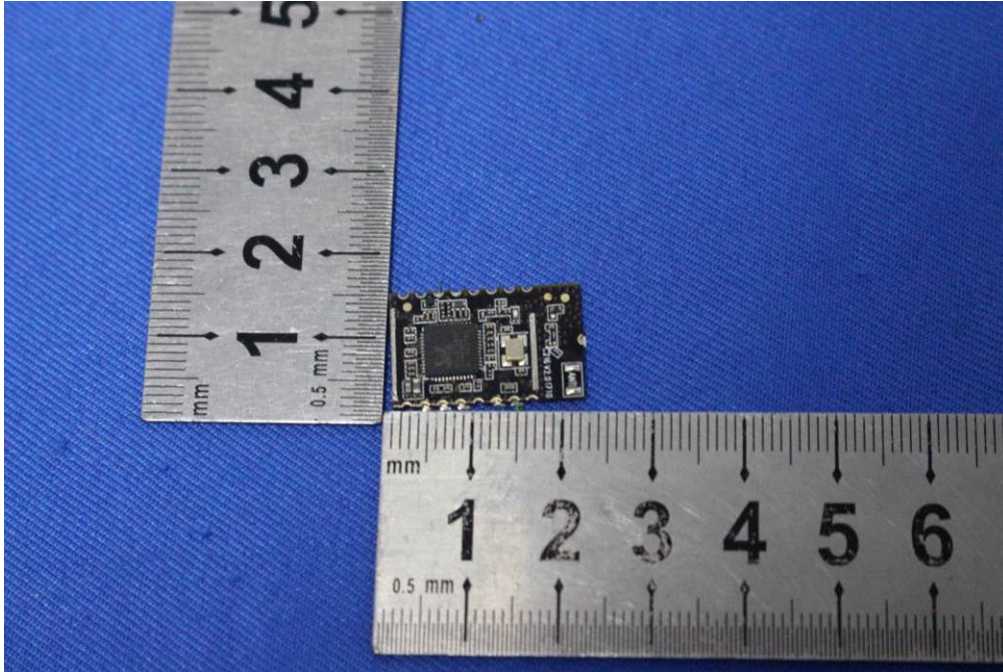

Internal Photos

for SZEM1810008845CR

FCC ID:2ARF7-USRC216

1 EUT Constructional Details

Antenna: