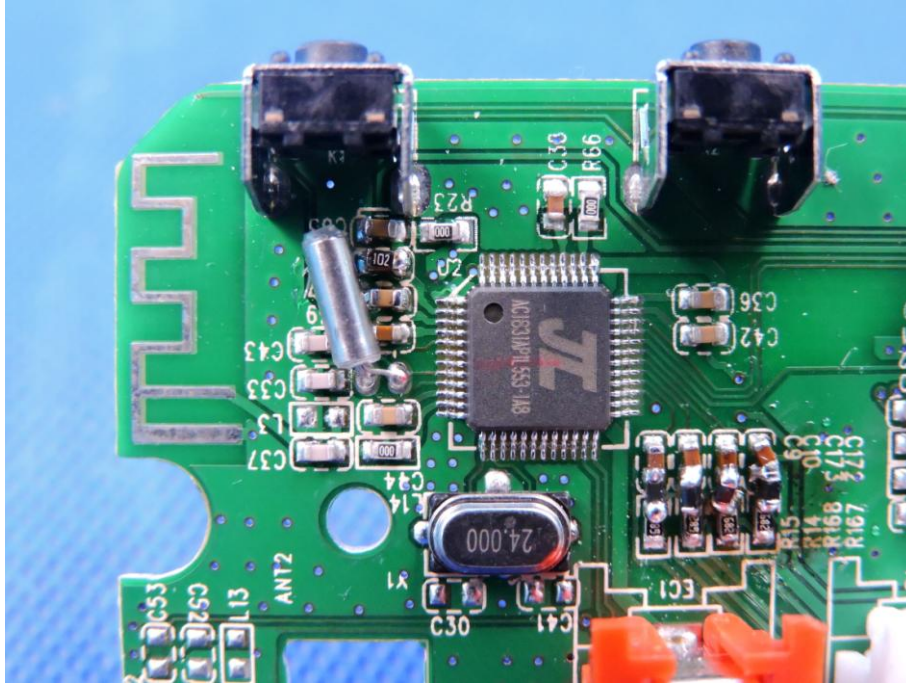

APPENDIX-PHOTOGRAPHS OF EUT CONSTRUCTIONAL DETAILS

FCC ID: 2ARF6LX-S393

Model Name: LX-S393

Photo 1

Photo 2

Photo 3

Photo 4

Photo 5