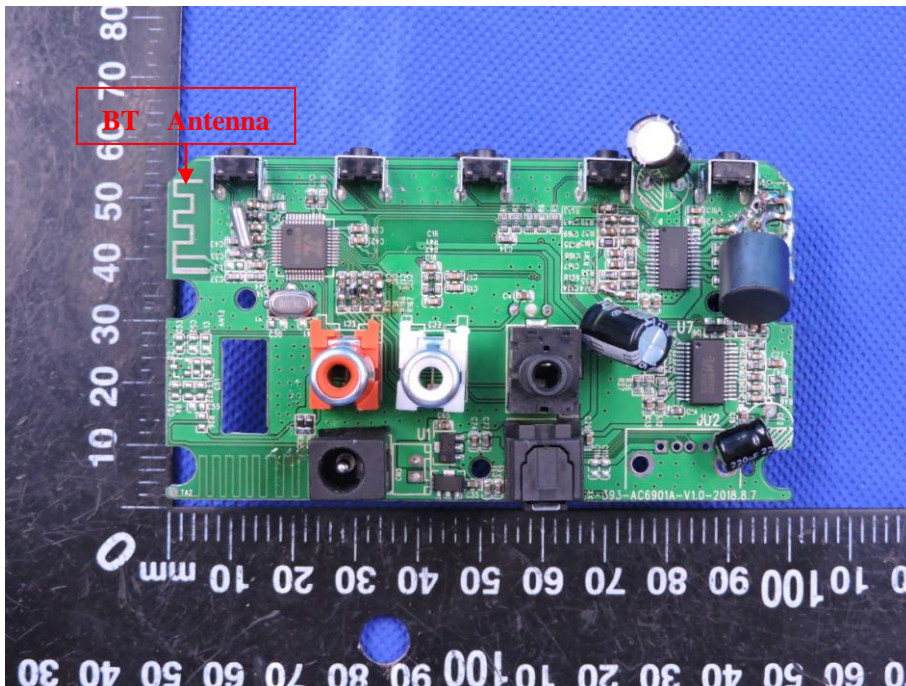

APPENDIX-PHOTOGRAPHS OF EUT CONSTRUCTIONAL DETAILS

FCC ID: 2ARF6LX-S393

Model Name: LX-S393

Photo 1

Photo 2

Photo 3

Photo 4

Photo 5