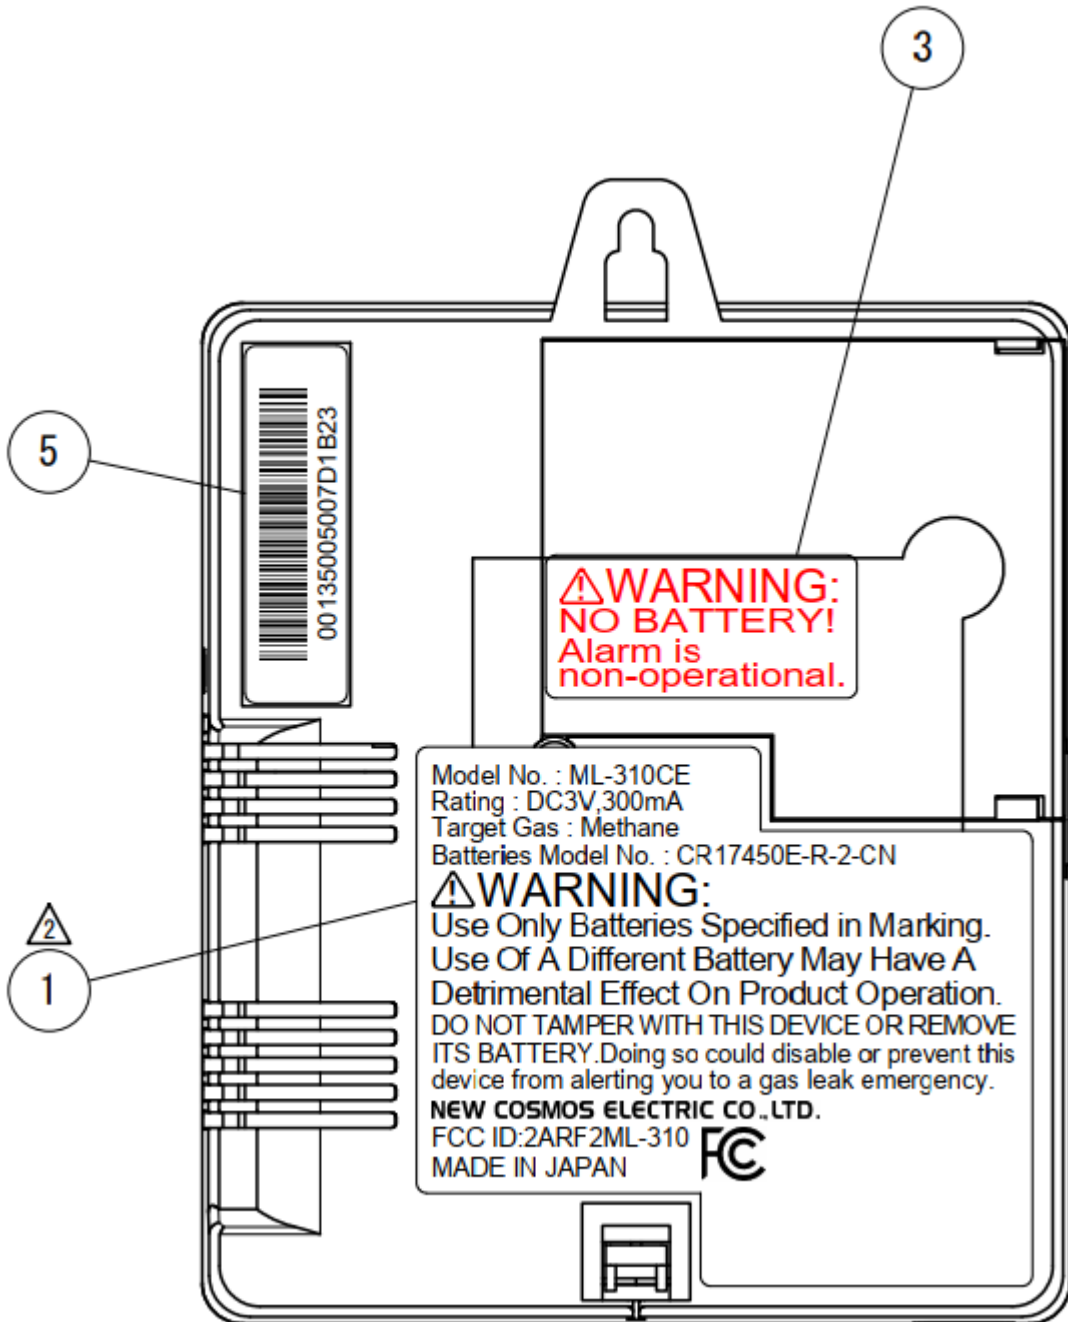

ID Label/Location

Drawing showing placement of Label:

- 1: Rating Label
- 3: Warning Label
- 5: MACID Label

Drawing of label with dimensions in millimeters:

Material : Yupo 85 μ m
Material Company : SATO CORPORATION
Material Model Designation : S-YUPOVN
Adhesive : Permanent adhesive
Print color: black
Typeface : Arial