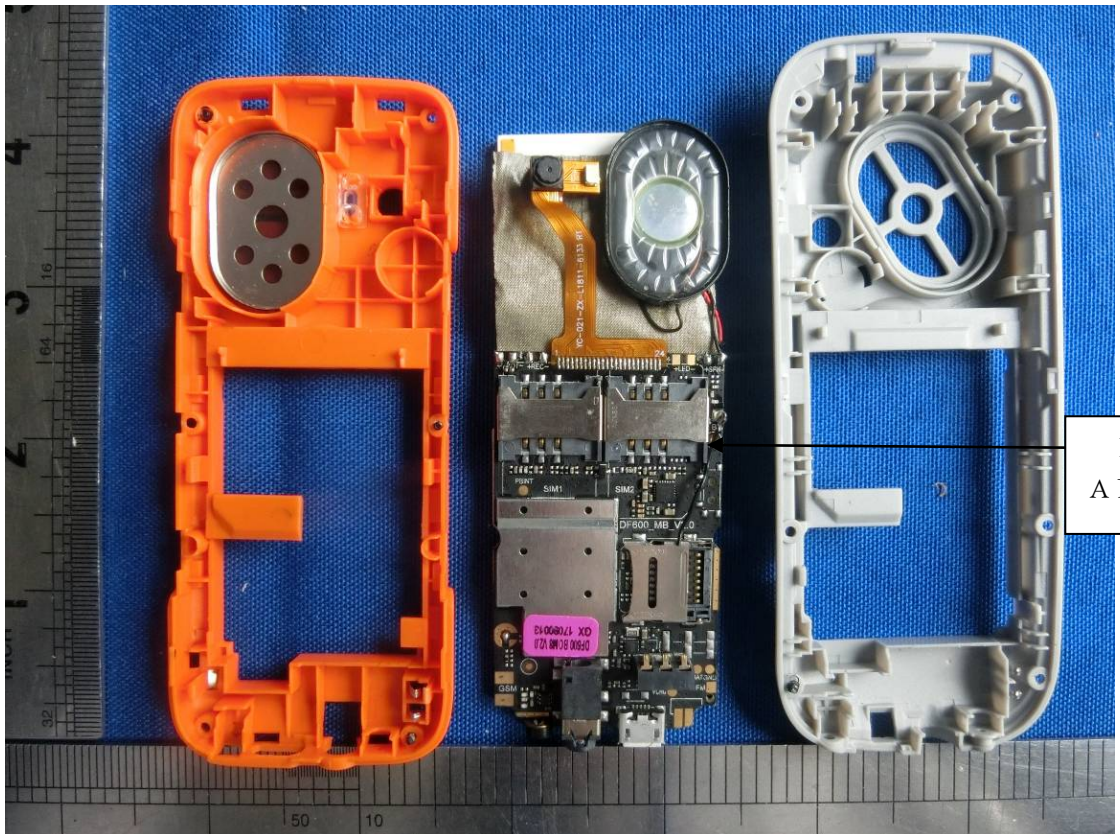

FCC ID: 2AREV-F1818M24

Internal Photographs

Test model internal photographs: F18m

GSM ANT

BT ANT

FCC ID: 2AREV-F1818M24

FCC ID: 2AREV-F1818M24

FCC ID: 2AREV-F1818M24