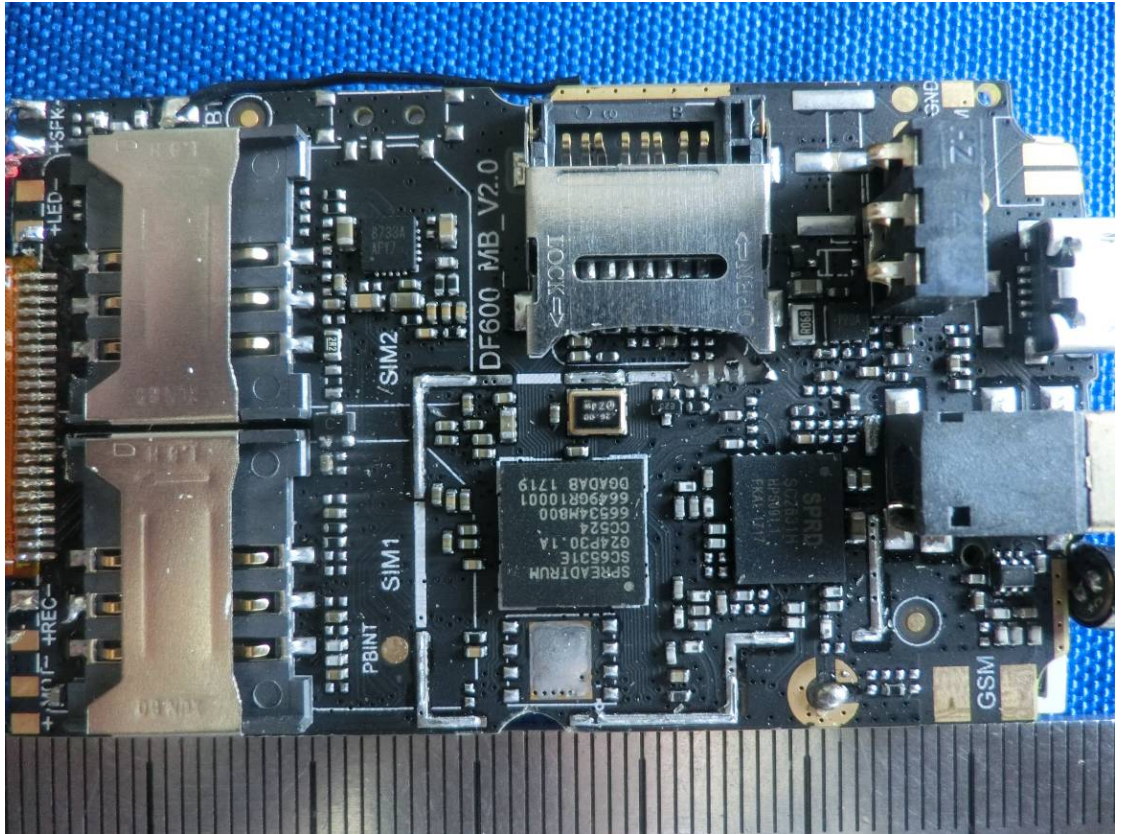

FCC ID: 2AREV-F1818M24

Internal Photographs

Test model internal photographs: F18m

GSM ANT

BT ANT

FCC ID: 2AREV-F1818M24

FCC ID: 2AREV-F1818M24

FCC ID: 2AREV-F1818M24

FCC ID: 2AREV-F1818M24