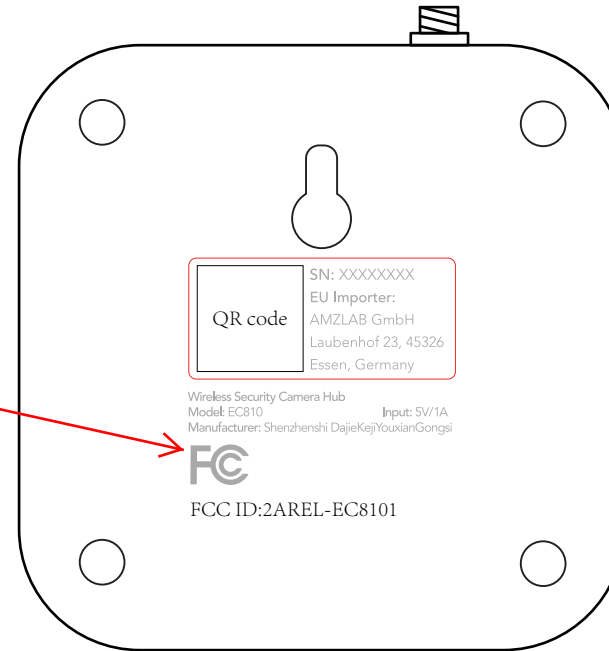

Label Size:35*40mm

Label Location:

Label:

Wireless Security Camera Hub
Model: EC810 Input: 5V/1A
Manufacturer: Shenzhenshi DajieKejiYouxianGongsi

FCC ID:2AREL-EC8101

Wireless Security Camera Hub
Model: EC810 Input: 5V/1A
Manufacturer: Shenzhenshi DajieKejiYouxianGongsi

FCC ID:2AREL-EC8101