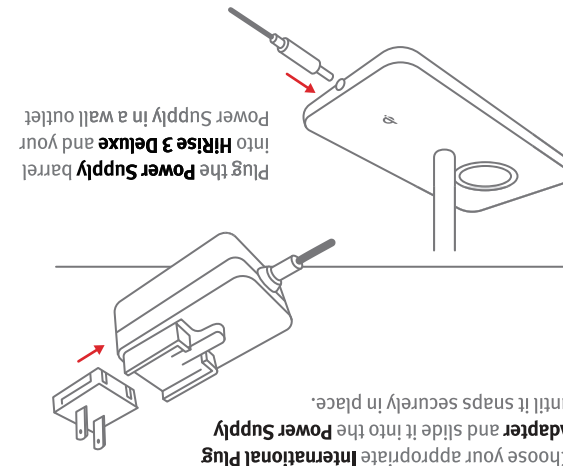

Plug the Power Supply Barrel into HiRise 3 Deluxe and your Power Supply in a wall outlet

Getting Started:

Choose your appropriate International Plug Adapter and slide it into the Power Supply until it snaps securely in place.