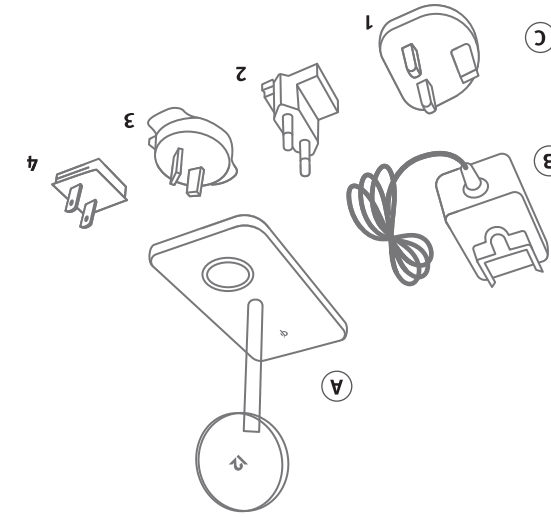

What's in the box:

- (A) HiRise 3 Deluxe, 3-in-1 desktop charging stand with MagSafe
- (B) Power Supply with 1.5 meters (4.92 feet) cord
- (C) International Plug Adapters
1. UK, Hong Kong, Singapore
2. Continental Europe
3. Australia, New Zealand
4. North America, Japan

HiRise 3 Deluxe

owner's guide
TS-2303

thank you

Have questions?

Visit twelvesouth.com or contact support@twelvesouth.com
© 2023 Twelve South, LLC. All rights reserved. 1503 King St. Charleston, SC 29405 - USA

156mm

82mm