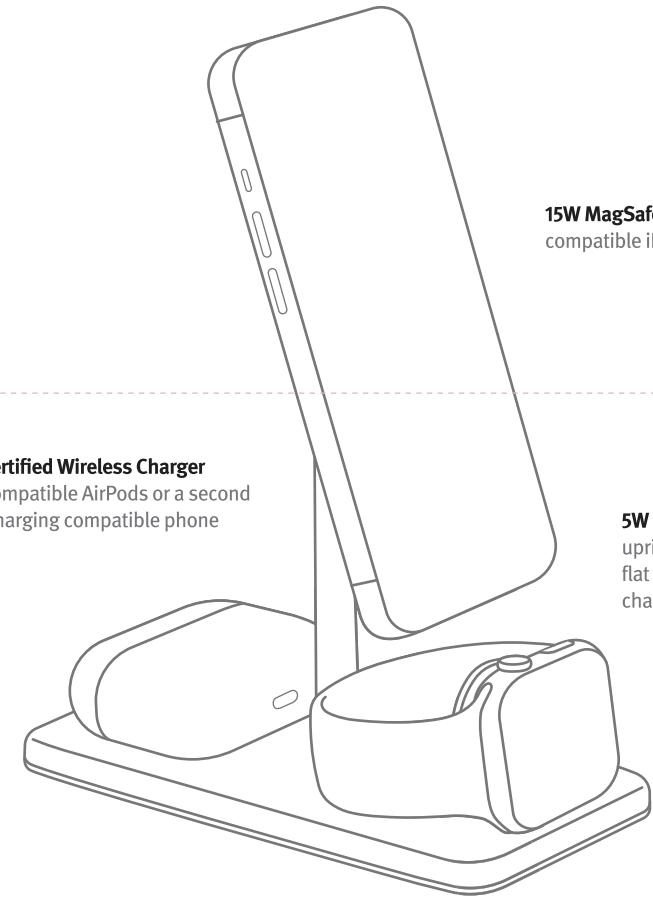

Charging your Devices

HiRise 3 Deluxe is more flexible than you think, see below to learn all the different devices you can charge with HiRise.

15W MagSafe Charger for MagSafe compatible iPhones and AirPods

7.5W Qi Certified Wireless Charger charges compatible AirPods or a second wireless charging compatible phone

5W Fast Charger for Apple Watch tilts upright for Night Stand Mode or rests flat for more discreet charging – even charge compatible AirPod models

HiRise 3 Deluxe Charging Stand Tech Specs

Input: DC Jack Vdc 12V-15V
Output: 5W/7.5W/15W
Top MagSafe Output: 15W Max
Base Qi Output: 7.5W Max
Apple Watch Output: 5W Max (Fast Charger)
Charging Efficiency: 5V: ≥66%; 9V: ≥72%; 12V: ≥72%;

FCC ID: 2AREB-TS2303

1. This device may not cause harmful interference, and
2. This device must accept any interference received, including interference that may cause undesired operation.

- Reorient or relocate the receiving antenna.
- Increase the separation between the equipment and receiver.
- Connect the equipment into an outlet on a circuit different from that to which the receiver is connected.
- Consult the dealer or an experienced radio/TV technician for help.

This equipment complies with FCC radiation exposure limits set forth for an uncontrolled environment. This equipment should be installed and operated with minimum distance 20cm between the radiator & your body.

CE DECLARATION OF CONFORMITY

IC ID: 24385-TS2303

1. This device may not cause interference, and
  2. This device must accept any interference, including interference that may cause undesired operation of the device.
2. Le présent appareil est conforme aux CNR d'Industrie Canada applicables aux appareils radio exempts de licence. L'exploitation est autorisée aux deux conditions suivantes:

1. L'appareil n' doit pas produire de brouillage, et
2. L'utilisateur de l'appareil doit accepter tout brouillage radioélectrique subi, même si le brouillage est susceptible d'en compromettre le fonctionnement.

Cet appareil numérique de la classe B est conforme à la norme NMB-003 du Canada.

IC RF Statement:

More