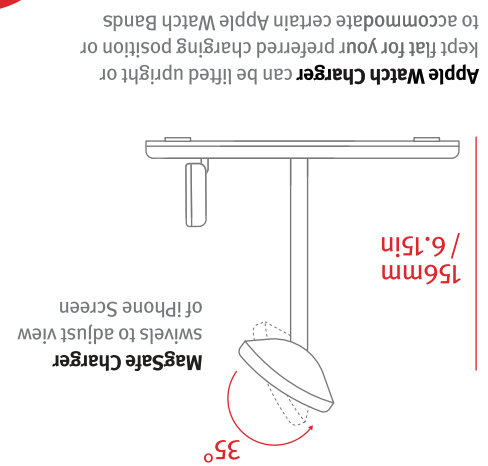

Apple Watch Charger can be lifted upright or kept flat for your preferred charging position or to accommodate certain Apple Watch Bands