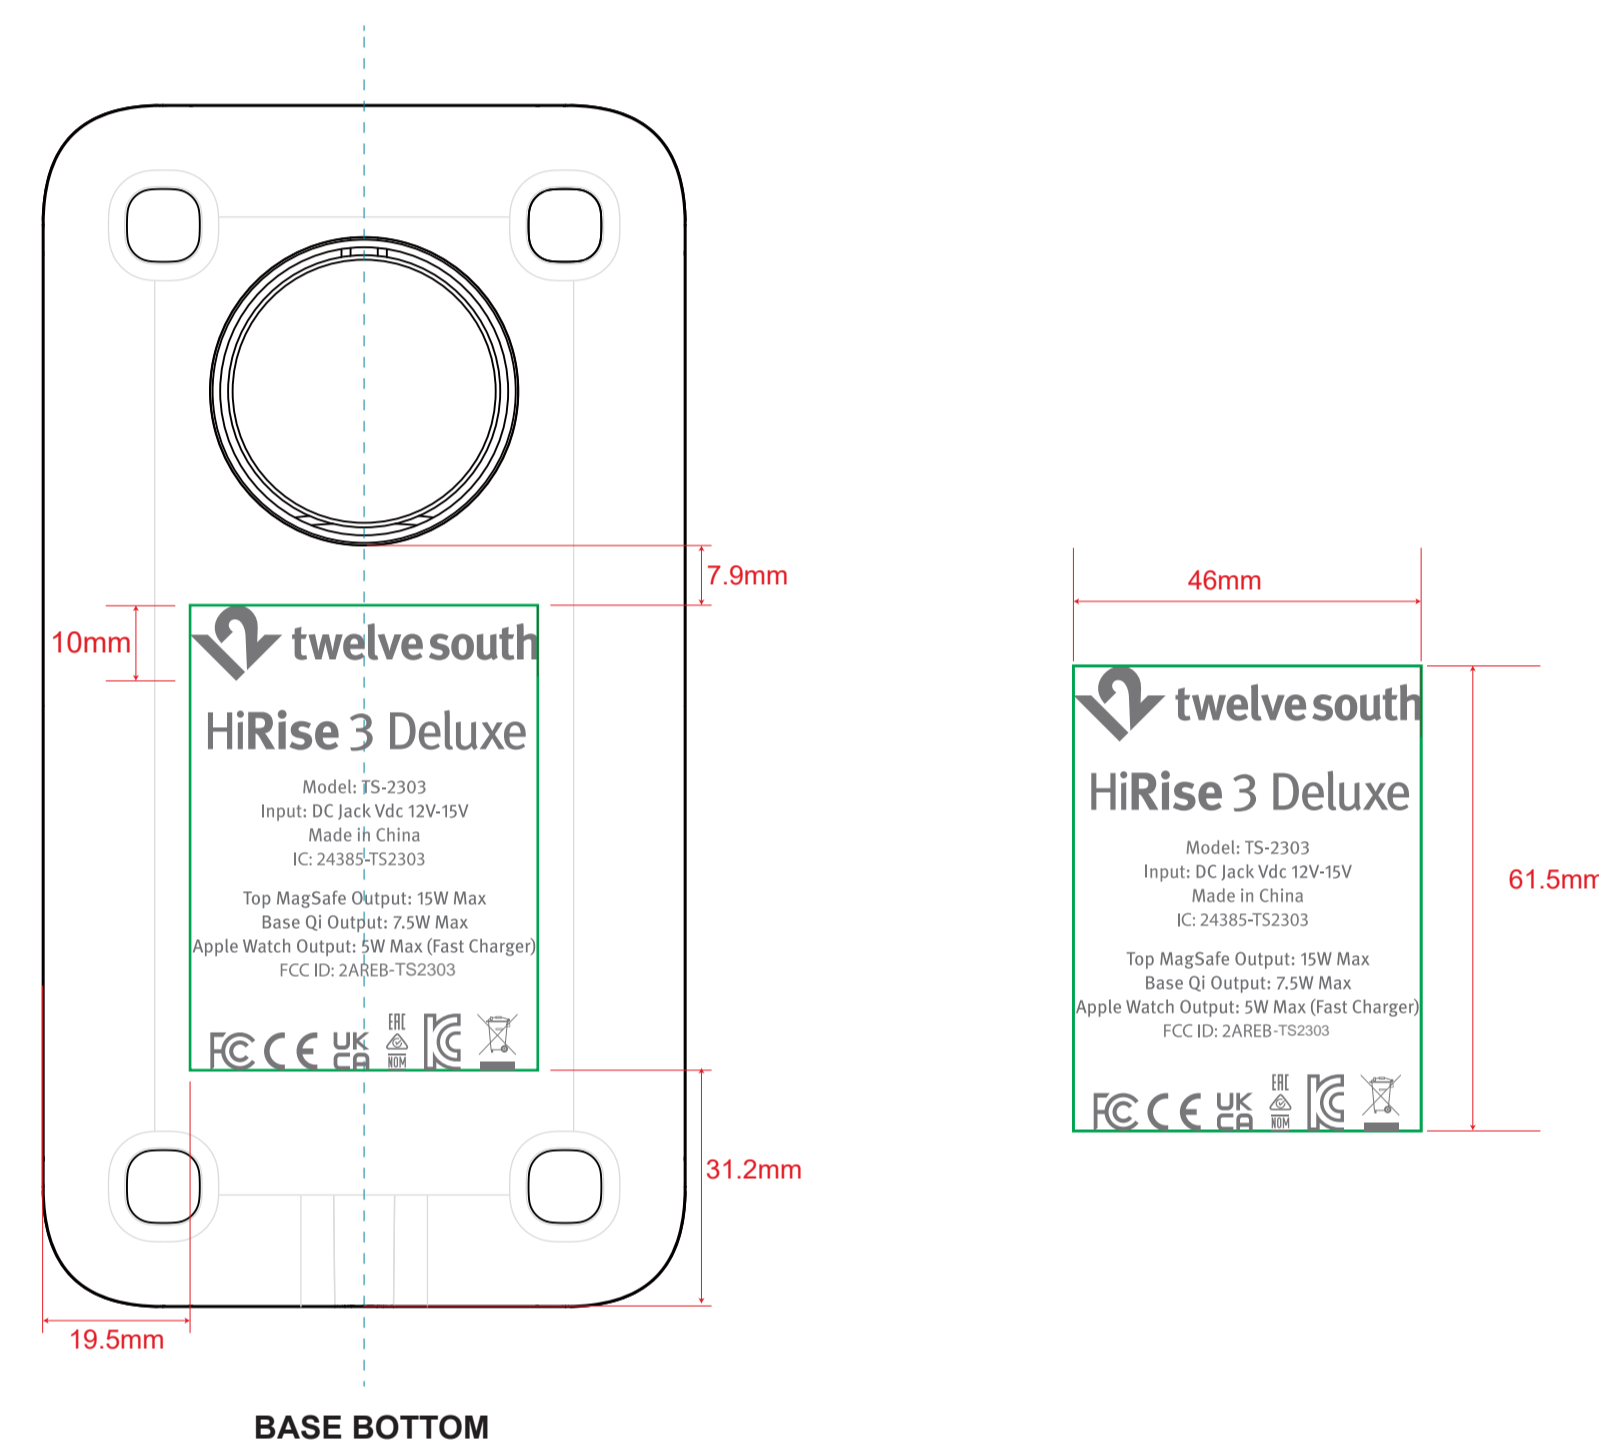

颜色

Silkscreen Color
Pantone#: Cool Grey 4C

| | | | | | |
|----------------|---------------|-----------------|-------------|----------------|------------------|
| Project | US8090 | Model | D705 | Edition | V1.0 |
| Design | Zhuzhu | Approval | | Date | 2023-6-26 |