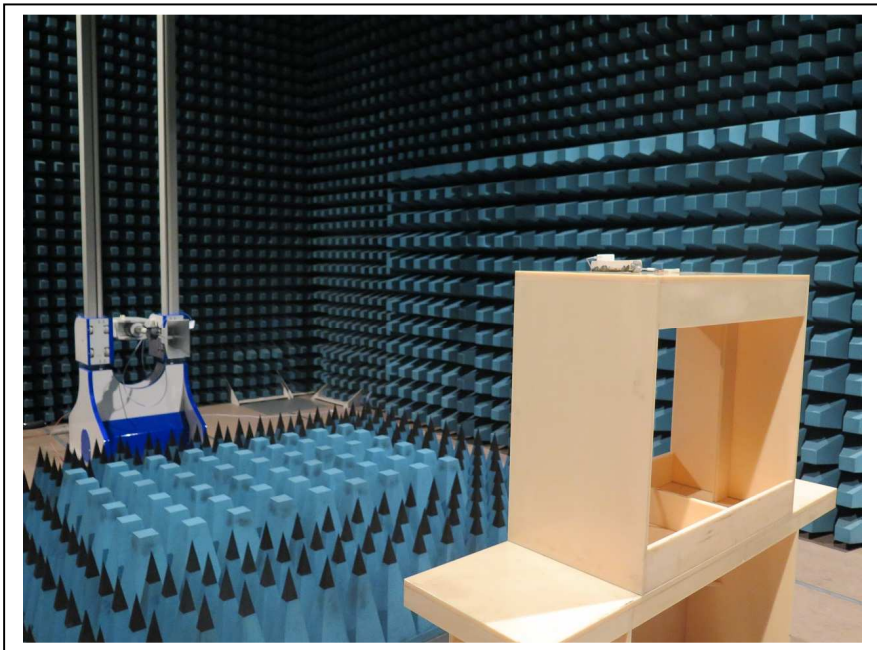

Worst case configuration photo

Test setup photo

FCC ID: 2AREB-AIRFLYUSB-C
IC: 24385-AIRFLYUSBC

FCC ID: 2AREB-AIRFLYUSB-C
IC: 24385-AIRFLYUSBC

FCC ID: 2AREB-AIRFLYUSB-C
IC: 24385-AIRFLYUSBC