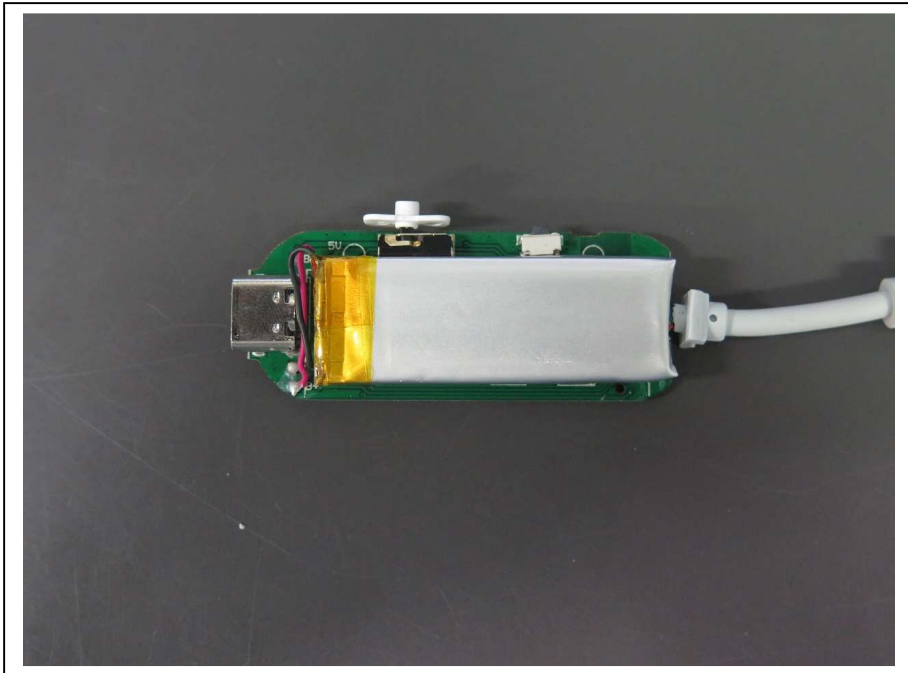

## Internal Photo

FCC ID: 2AREB-AIRFLYUSB-C  
IC: 24385-AIRFLYUSBC

FCC ID: 2AREB-AIRFLYUSB-C  
IC: 24385-AIRFLYUSBC

FCC ID: 2AREB-AIRFLYUSB-C  
IC: 24385-AIRFLYUSBC

FCC ID: 2AREB-AIRFLYUSB-C  
IC: 24385-AIRFLYUSBC