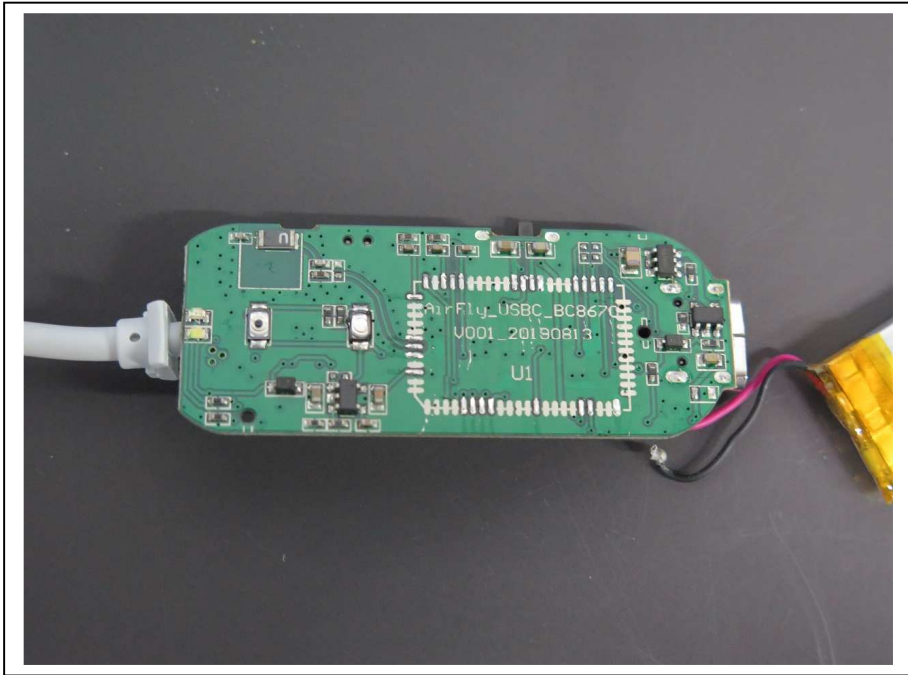

## Internal Photo

FCC ID: 2AREB-AIRFLYUSB-C  
IC: 24385-AIRFLYUSBC

FCC ID: 2AREB-AIRFLYUSB-C  
IC: 24385-AIRFLYUSBC

FCC ID: 2AREB-AIRFLYUSB-C  
IC: 24385-AIRFLYUSBC

FCC ID: 2AREB-AIRFLYUSB-C  
IC: 24385-AIRFLYUSBC