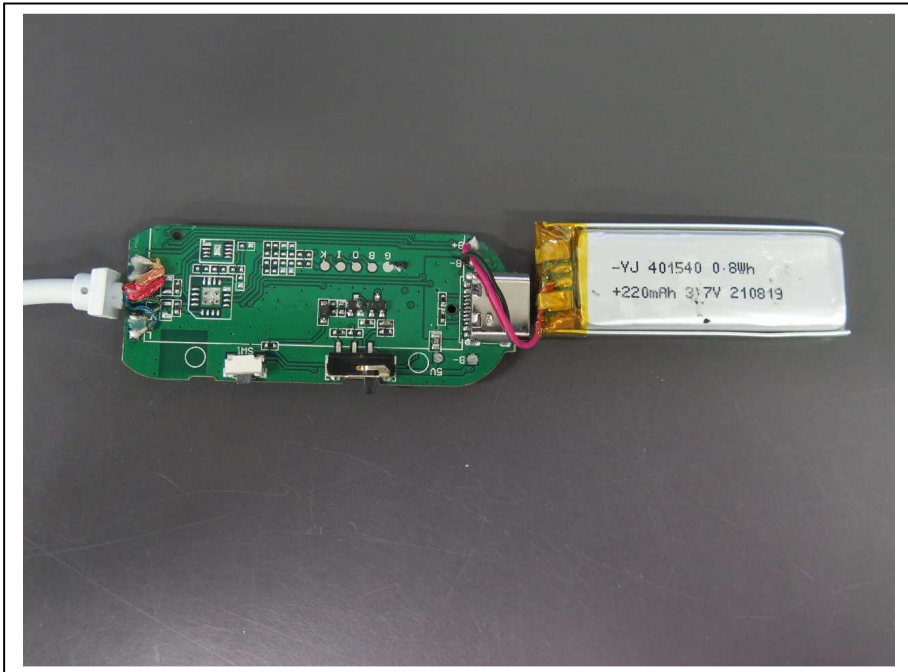

## Internal Photo

FCC ID: 2AREB-AIRFLYUSB-C  
IC: 24385-AIRFLYUSBC

FCC ID: 2AREB-AIRFLYUSB-C  
IC: 24385-AIRFLYUSBC

FCC ID: 2AREB-AIRFLYUSB-C  
IC: 24385-AIRFLYUSBC

FCC ID: 2AREB-AIRFLYUSB-C  
IC: 24385-AIRFLYUSBC