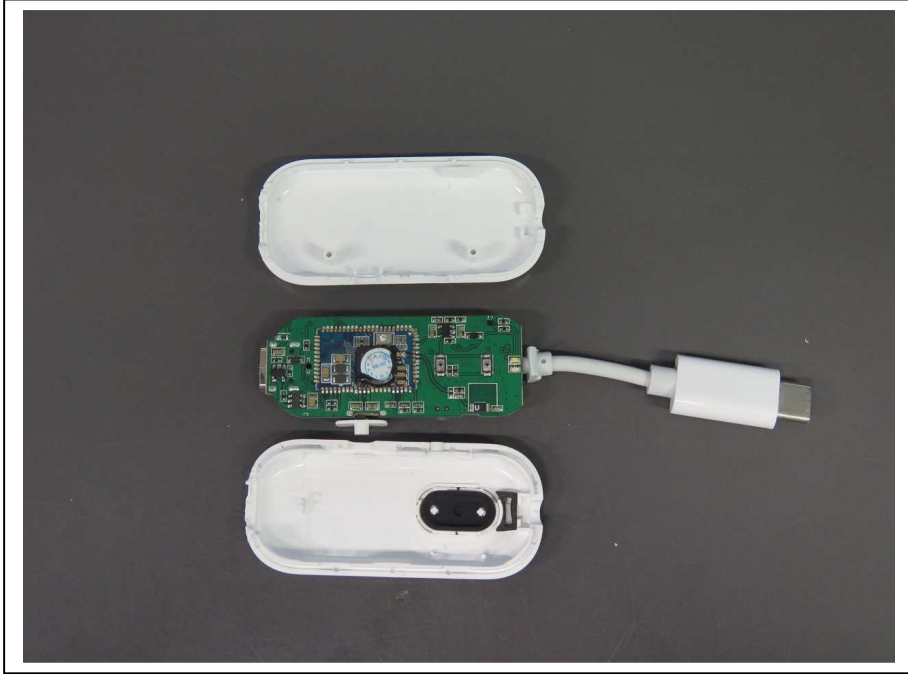

## Internal Photo

FCC ID: 2AREB-AIRFLYUSB-C  
IC: 24385-AIRFLYUSBC

FCC ID: 2AREB-AIRFLYUSB-C  
IC: 24385-AIRFLYUSBC

FCC ID: 2AREB-AIRFLYUSB-C  
IC: 24385-AIRFLYUSBC

FCC ID: 2AREB-AIRFLYUSB-C  
IC: 24385-AIRFLYUSBC