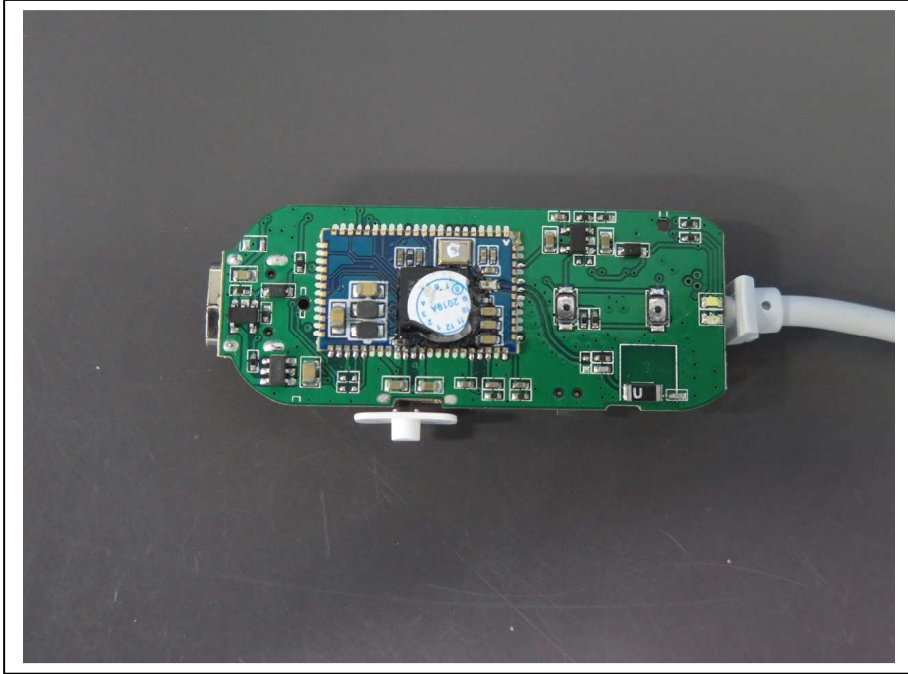

## Internal Photo

FCC ID: 2AREB-AIRFLYUSB-C  
IC: 24385-AIRFLYUSBC

FCC ID: 2AREB-AIRFLYUSB-C  
IC: 24385-AIRFLYUSBC

FCC ID: 2AREB-AIRFLYUSB-C  
IC: 24385-AIRFLYUSBC

FCC ID: 2AREB-AIRFLYUSB-C  
IC: 24385-AIRFLYUSBC