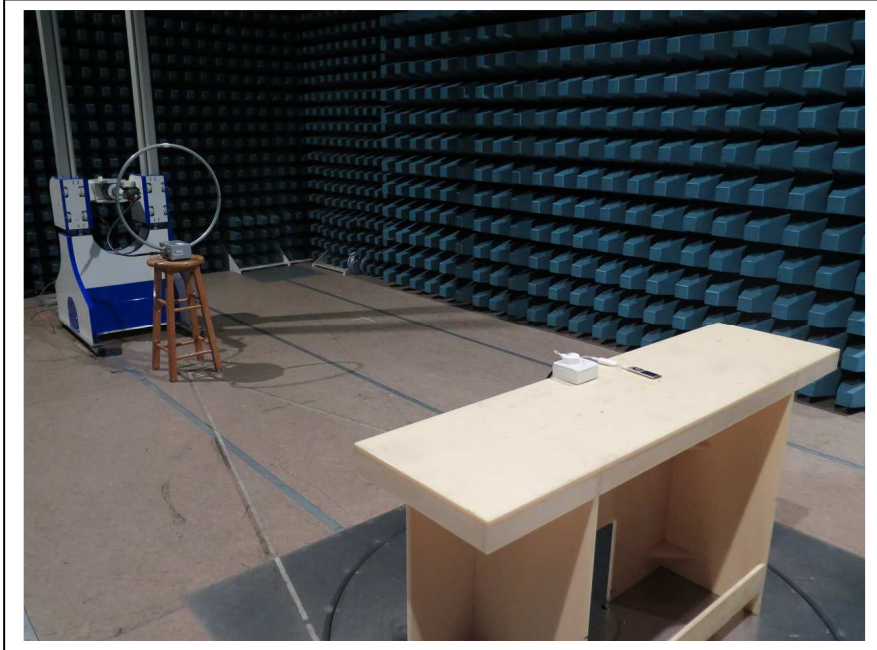

Worst case configuration photo

Test setup photo

FCC ID: 2AREB-AIRFLYPRO
IC: 24385-AIRFLYPRO

FCC ID: 2AREB-AIRFLYPRO
IC: 24385-AIRFLYPRO

FCC ID: 2AREB-AIRFLYPRO
IC: 24385-AIRFLYPRO