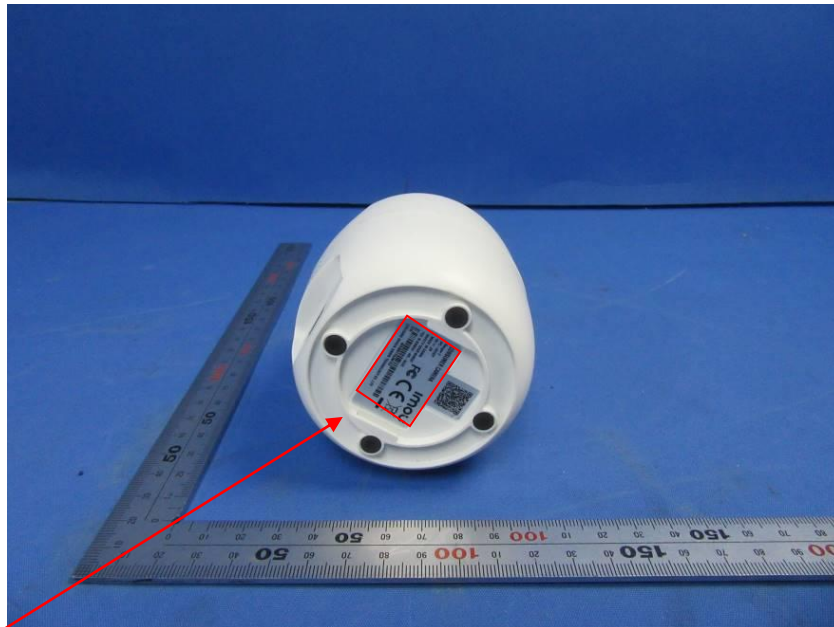

IP CAMERA

Orbit

5V ,1A

MADE IN CHINA

FCC ID:2ARDU-ORBIT

MAC: 08:ED:ED:6E:E7:27

S/N: 6C036CFYAJA8E68

Label location

Remark: The product is Irregular which can't place the FCC statement on the product and it be placed in the user manual which the device is marketed.