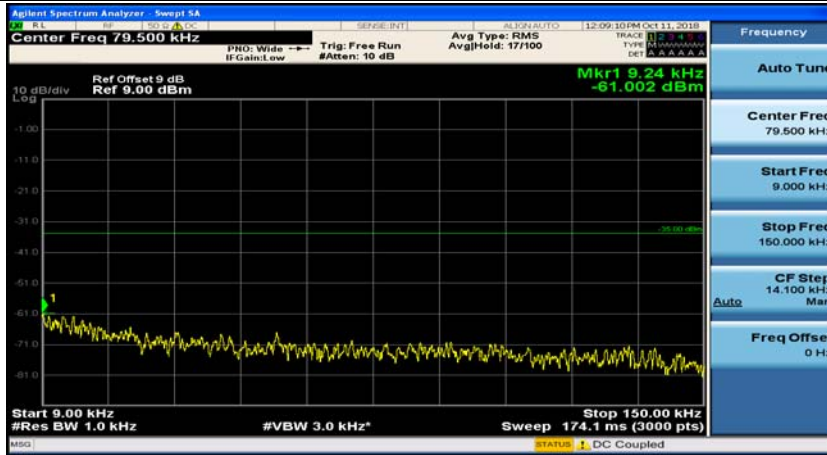

(Channel Bandwidth:15 MHz)_HCH_16QAM_1RB#0

(Channel Bandwidth:15 MHz)_HCH_16QAM_1RB#37