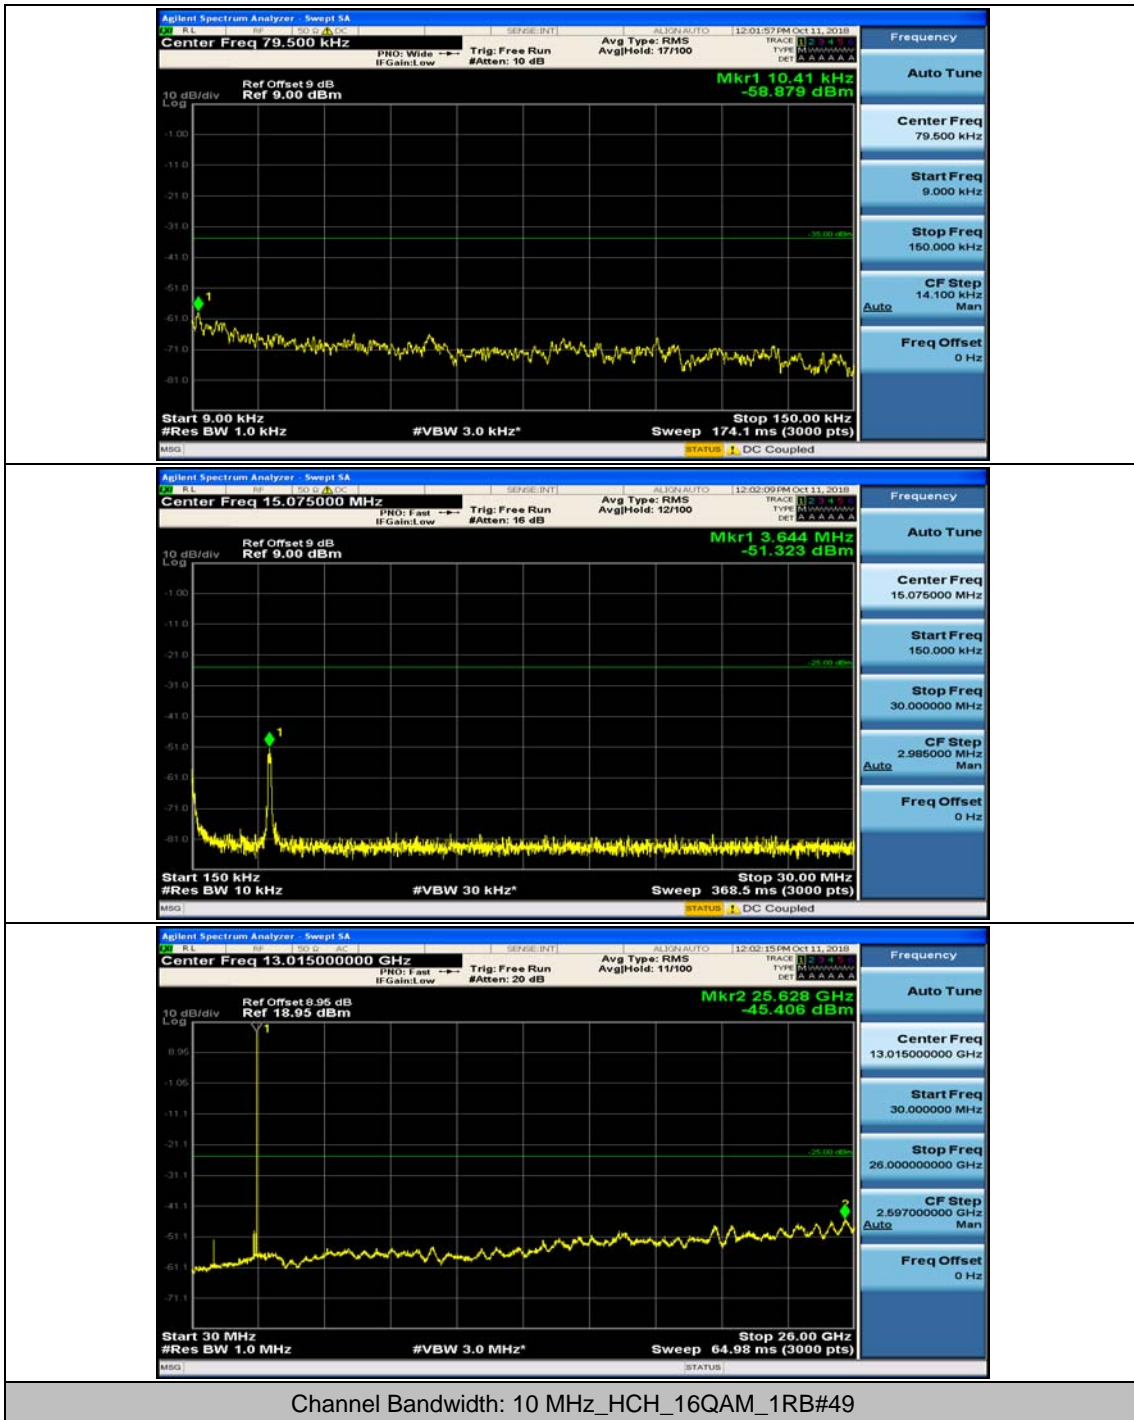

Channel Bandwidth: 10 MHz

Channel Bandwidth: 10 MHz_MCH_QPSK_1RB#0

Channel Bandwidth: 10 MHz_MCH_QPSK_1RB#24

Channel Bandwidth: 10 MHz_HCH_QPSK_1RB#0

Channel Bandwidth: 10 MHz_HCH_QPSK_1RB#24

Channel Bandwidth: 10 MHz_LCH_16QAM_1RB#0

Channel Bandwidth: 10 MHz_LCH_16QAM_1RB#24

Channel Bandwidth: 10 MHz_MCH_16QAM_1RB#0

Channel Bandwidth: 10 MHz_MCH_16QAM_1RB#24

Channel Bandwidth: 10 MHz_HCH_16QAM_1RB#0

Channel Bandwidth: 10 MHz_HCH_16QAM_1RB#24

Channel Bandwidth: 15 MHz

(Channel Bandwidth:15 MHz)_MCH_QPSK_1RB#0

(Channel Bandwidth:15 MHz)_MCH_QPSK_1RB#37

(Channel Bandwidth:15 MHz)_HCH_QPSK_1RB#0

(Channel Bandwidth:15 MHz)_HCH_QPSK_1RB#37

(Channel Bandwidth:15 MHz)_LCH_16QAM_1RB#0

Channel Bandwidth: 20 MHz