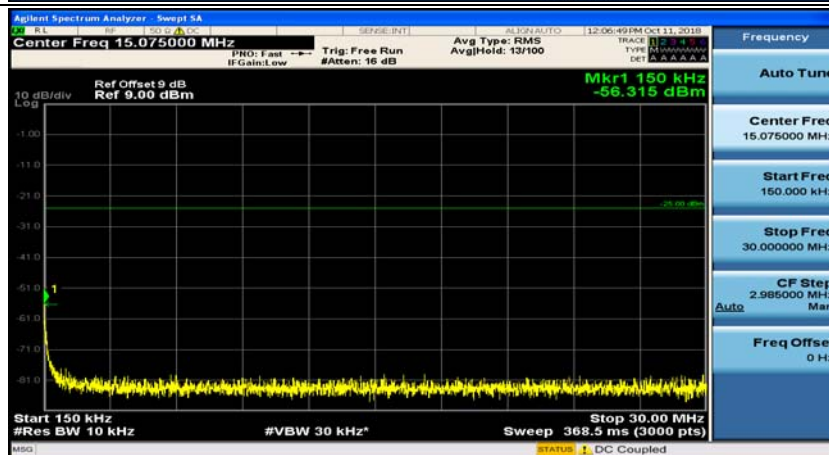

(Channel Bandwidth:15 MHz)_MCH_16QAM_1RB#0

(Channel Bandwidth:15 MHz)_MCH_16QAM_1RB#37