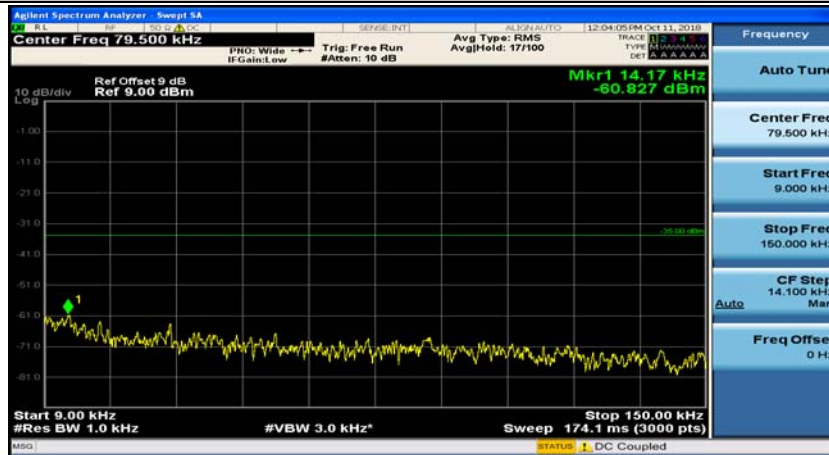

Channel Bandwidth: 15 MHz

(Channel Bandwidth:15 MHz)_MCH_QPSK_1RB#0

(Channel Bandwidth:15 MHz)_MCH_QPSK_1RB#37

(Channel Bandwidth:15 MHz)_HCH_QPSK_1RB#0

(Channel Bandwidth:15 MHz)_HCH_QPSK_1RB#37

(Channel Bandwidth:15 MHz)_LCH_16QAM_1RB#0

Channel Bandwidth: 20 MHz