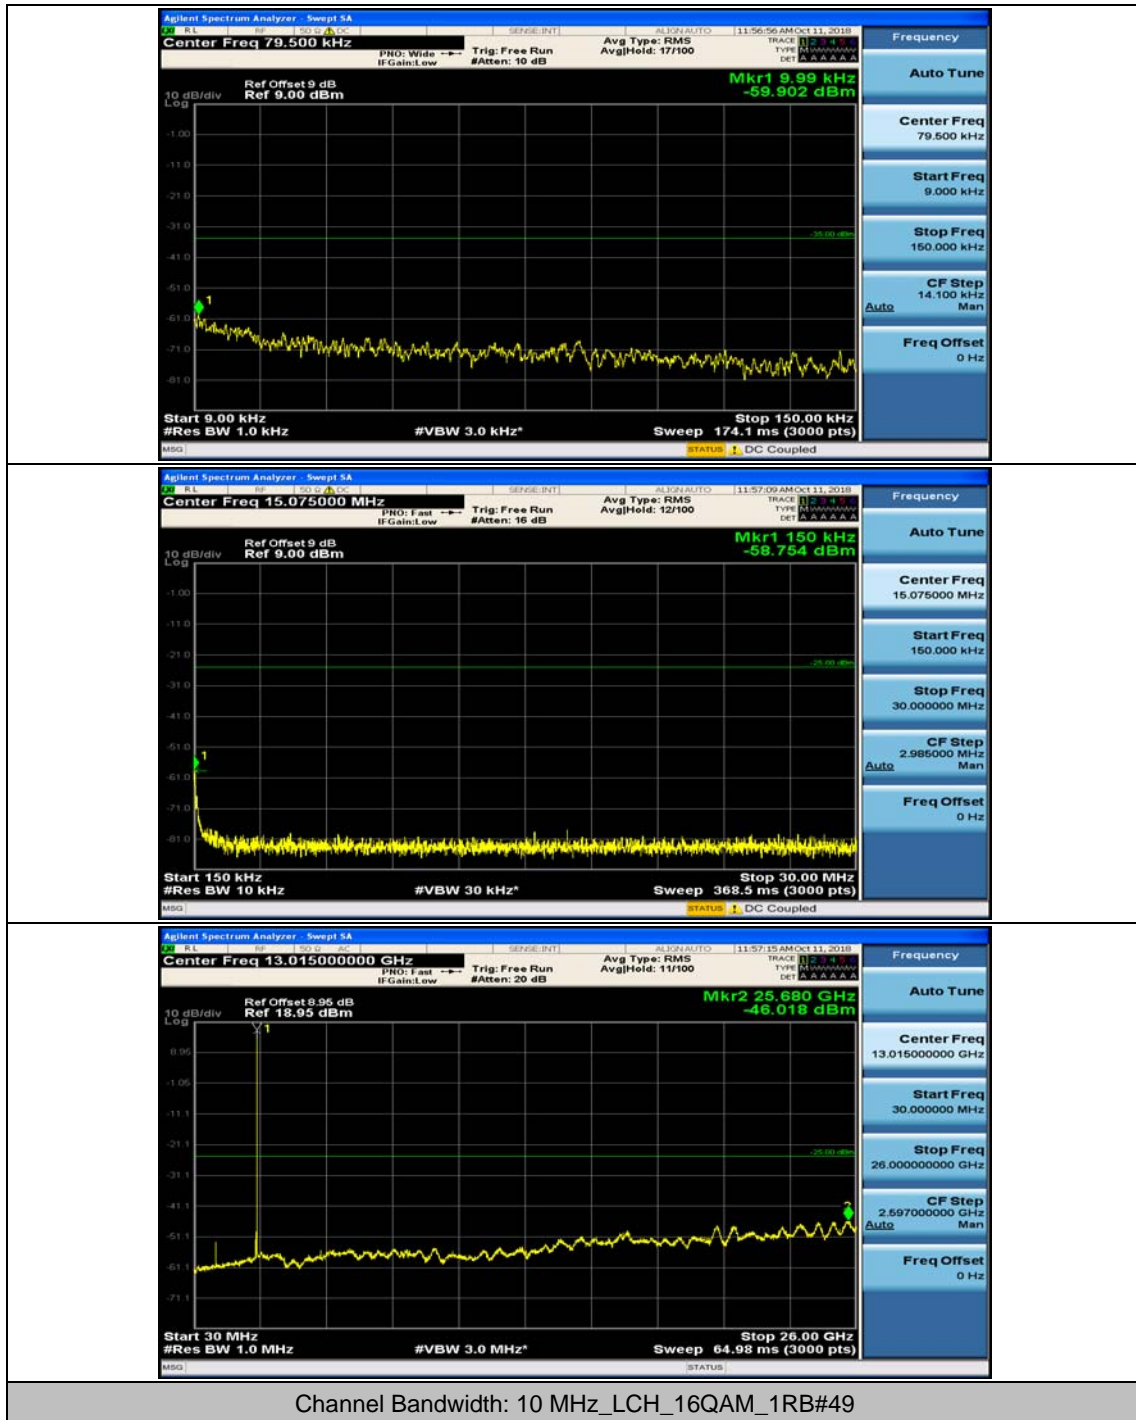

Channel Bandwidth: 10 MHz

Channel Bandwidth: 10 MHz_MCH_QPSK_1RB#0

Channel Bandwidth: 10 MHz_MCH_QPSK_1RB#24

Channel Bandwidth: 10 MHz_HCH_QPSK_1RB#0

Channel Bandwidth: 10 MHz_HCH_QPSK_1RB#24

Channel Bandwidth: 10 MHz_LCH_16QAM_1RB#0

Channel Bandwidth: 10 MHz_LCH_16QAM_1RB#24

Channel Bandwidth: 10 MHz_MCH_16QAM_1RB#0

Channel Bandwidth: 10 MHz_MCH_16QAM_1RB#24

Channel Bandwidth: 10 MHz_HCH_16QAM_1RB#0

Channel Bandwidth: 10 MHz_HCH_16QAM_1RB#24

Channel Bandwidth: 20 MHz