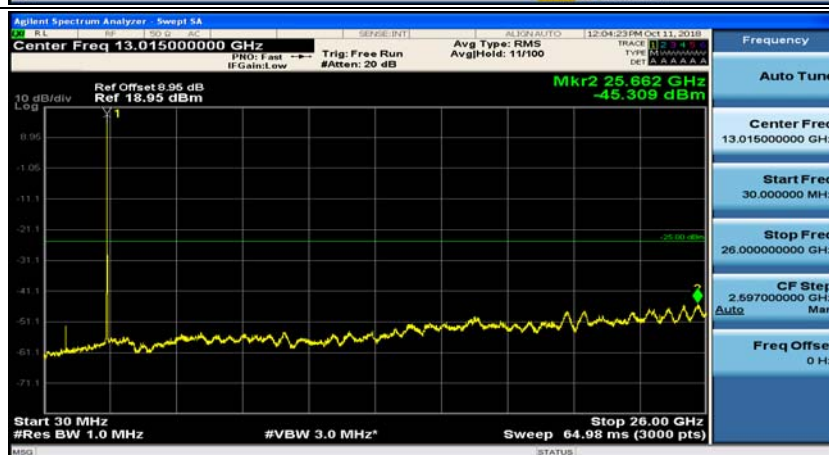

Channel Bandwidth: 15 MHz

(Channel Bandwidth:15 MHz)_MCH_QPSK_1RB#0

(Channel Bandwidth:15 MHz)_MCH_QPSK_1RB#37

(Channel Bandwidth:15 MHz)_HCH_QPSK_1RB#0

(Channel Bandwidth:15 MHz)_HCH_QPSK_1RB#37

(Channel Bandwidth:15 MHz)_LCH_16QAM_1RB#0

Channel Bandwidth: 20 MHz