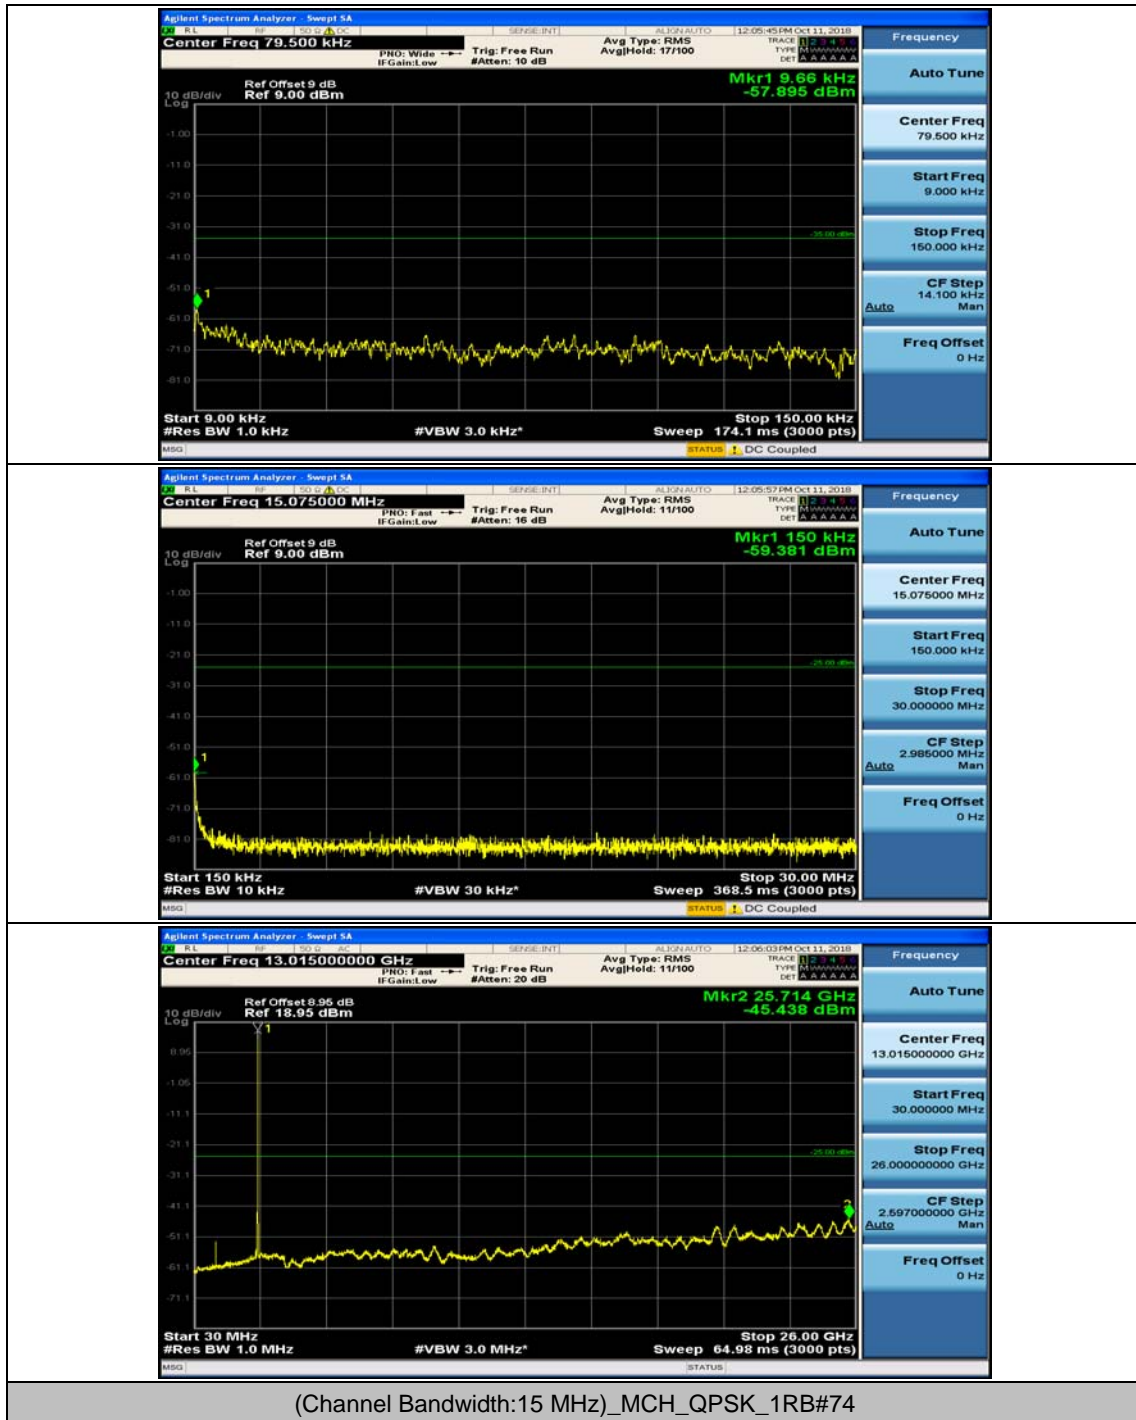

Channel Bandwidth: 10 MHz_LCH_16QAM_1RB#24

Channel Bandwidth: 10 MHz_MCH_16QAM_1RB#0

Channel Bandwidth: 10 MHz_MCH_16QAM_1RB#24

Channel Bandwidth: 10 MHz_HCH_16QAM_1RB#0

Channel Bandwidth: 10 MHz_HCH_16QAM_1RB#24

Channel Bandwidth: 15 MHz

(Channel Bandwidth:15 MHz)_MCH_QPSK_1RB#0

(Channel Bandwidth:15 MHz)_MCH_QPSK_1RB#37

(Channel Bandwidth:15 MHz)_HCH_QPSK_1RB#0

(Channel Bandwidth:15 MHz)_HCH_QPSK_1RB#37

(Channel Bandwidth:15 MHz)_LCH_16QAM_1RB#0

Channel Bandwidth: 20 MHz