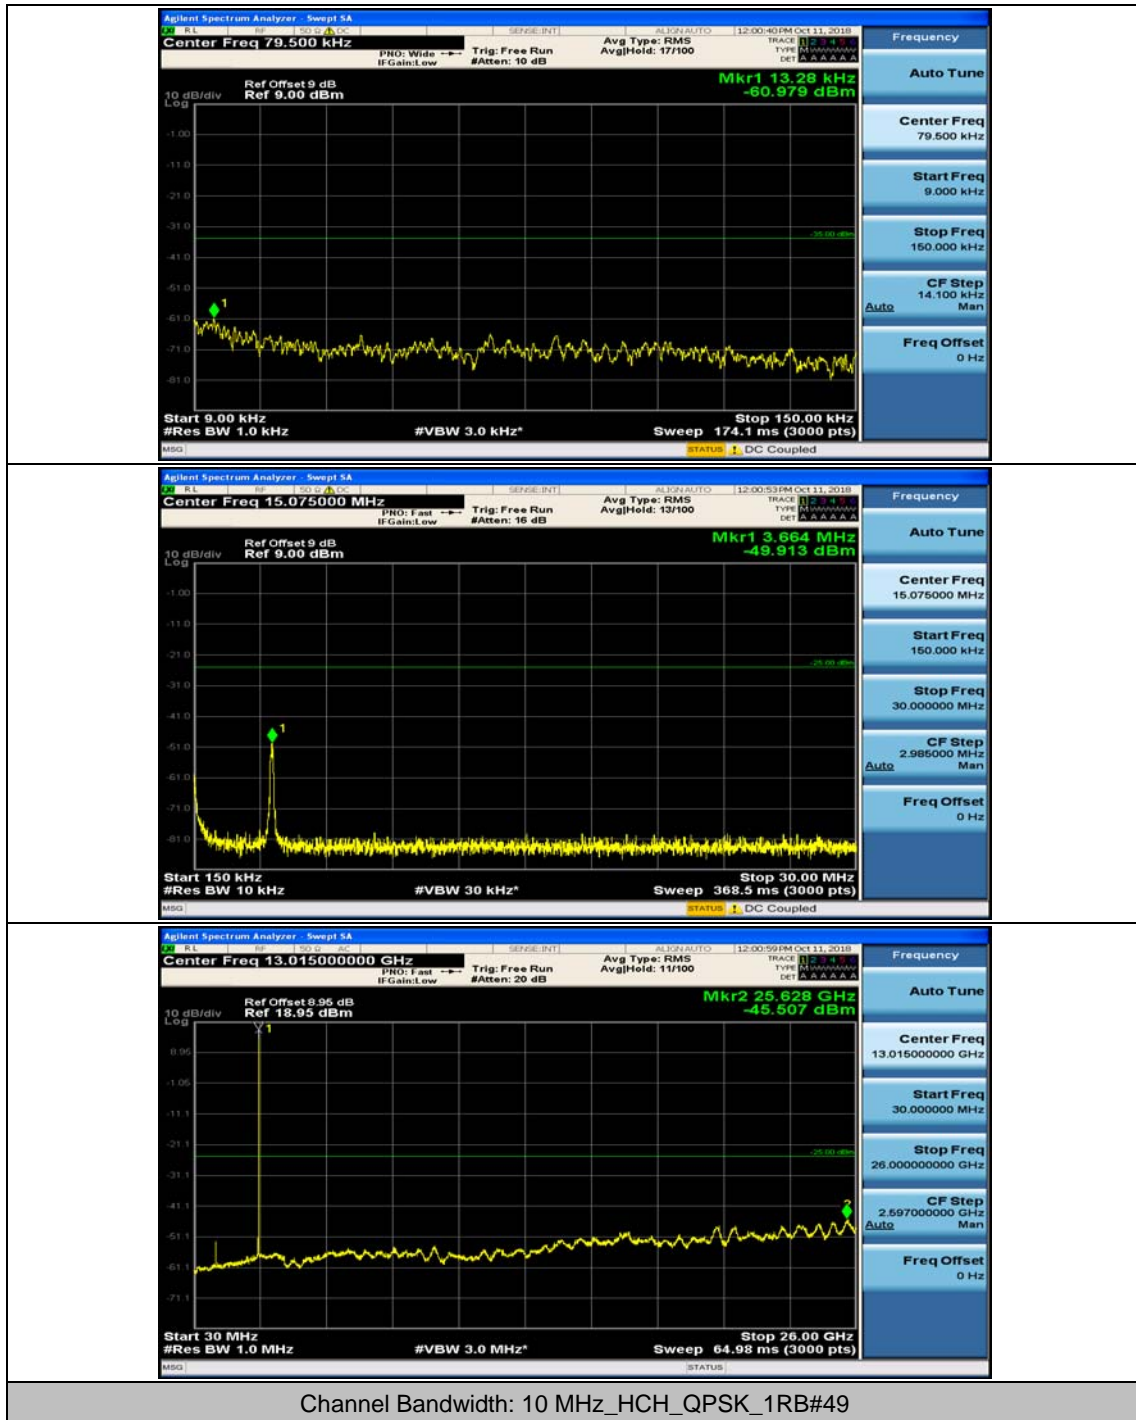

Channel Bandwidth: 10 MHz

Channel Bandwidth: 10 MHz_MCH_QPSK_1RB#0

Channel Bandwidth: 10 MHz_MCH_QPSK_1RB#24

Channel Bandwidth: 10 MHz_HCH_QPSK_1RB#0

Channel Bandwidth: 10 MHz_HCH_QPSK_1RB#24

Channel Bandwidth: 10 MHz_LCH_16QAM_1RB#0

Channel Bandwidth: 10 MHz_LCH_16QAM_1RB#24

Channel Bandwidth: 10 MHz_MCH_16QAM_1RB#0

Channel Bandwidth: 10 MHz_MCH_16QAM_1RB#24

Channel Bandwidth: 10 MHz_HCH_16QAM_1RB#0

Channel Bandwidth: 10 MHz_HCH_16QAM_1RB#24