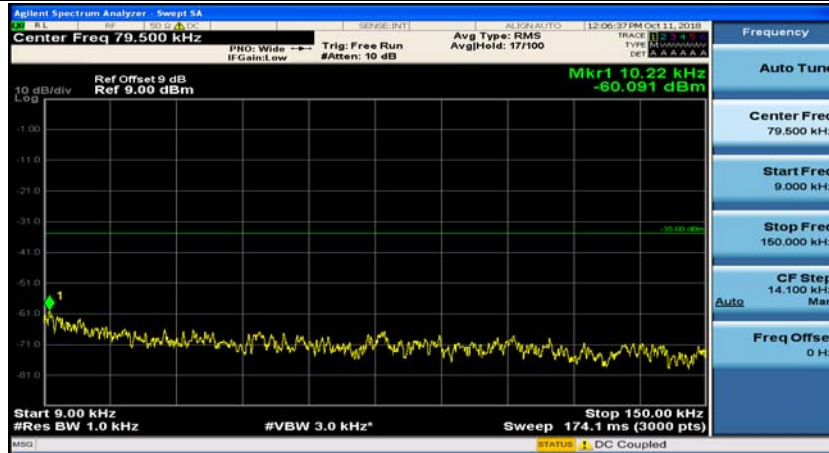

(Channel Bandwidth:15 MHz)_MCH_16QAM_1RB#0

(Channel Bandwidth:15 MHz)_MCH_16QAM_1RB#37