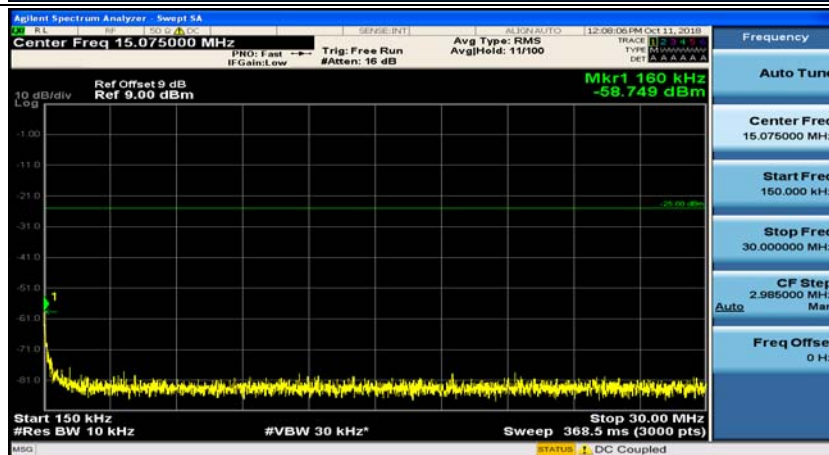

Channel Bandwidth: 15 MHz

(Channel Bandwidth:15 MHz)_MCH_QPSK_1RB#0

(Channel Bandwidth:15 MHz)_MCH_QPSK_1RB#37

(Channel Bandwidth:15 MHz)_HCH_QPSK_1RB#0

(Channel Bandwidth:15 MHz)_HCH_QPSK_1RB#37

(Channel Bandwidth:15 MHz)_LCH_16QAM_1RB#0

Channel Bandwidth: 20 MHz