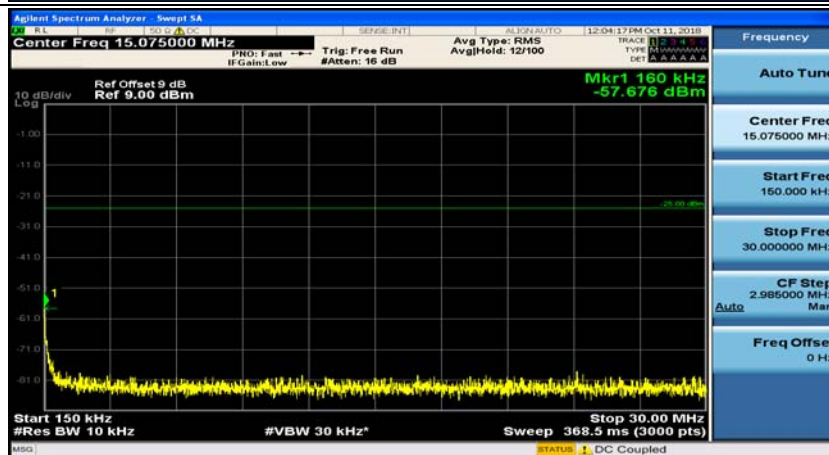

Channel Bandwidth: 15 MHz

(Channel Bandwidth:15 MHz)_MCH_QPSK_1RB#0

(Channel Bandwidth:15 MHz)_MCH_QPSK_1RB#37

(Channel Bandwidth:15 MHz)_HCH_QPSK_1RB#0

(Channel Bandwidth:15 MHz)_HCH_QPSK_1RB#37

(Channel Bandwidth:15 MHz)_LCH_16QAM_1RB#0

Channel Bandwidth: 20 MHz