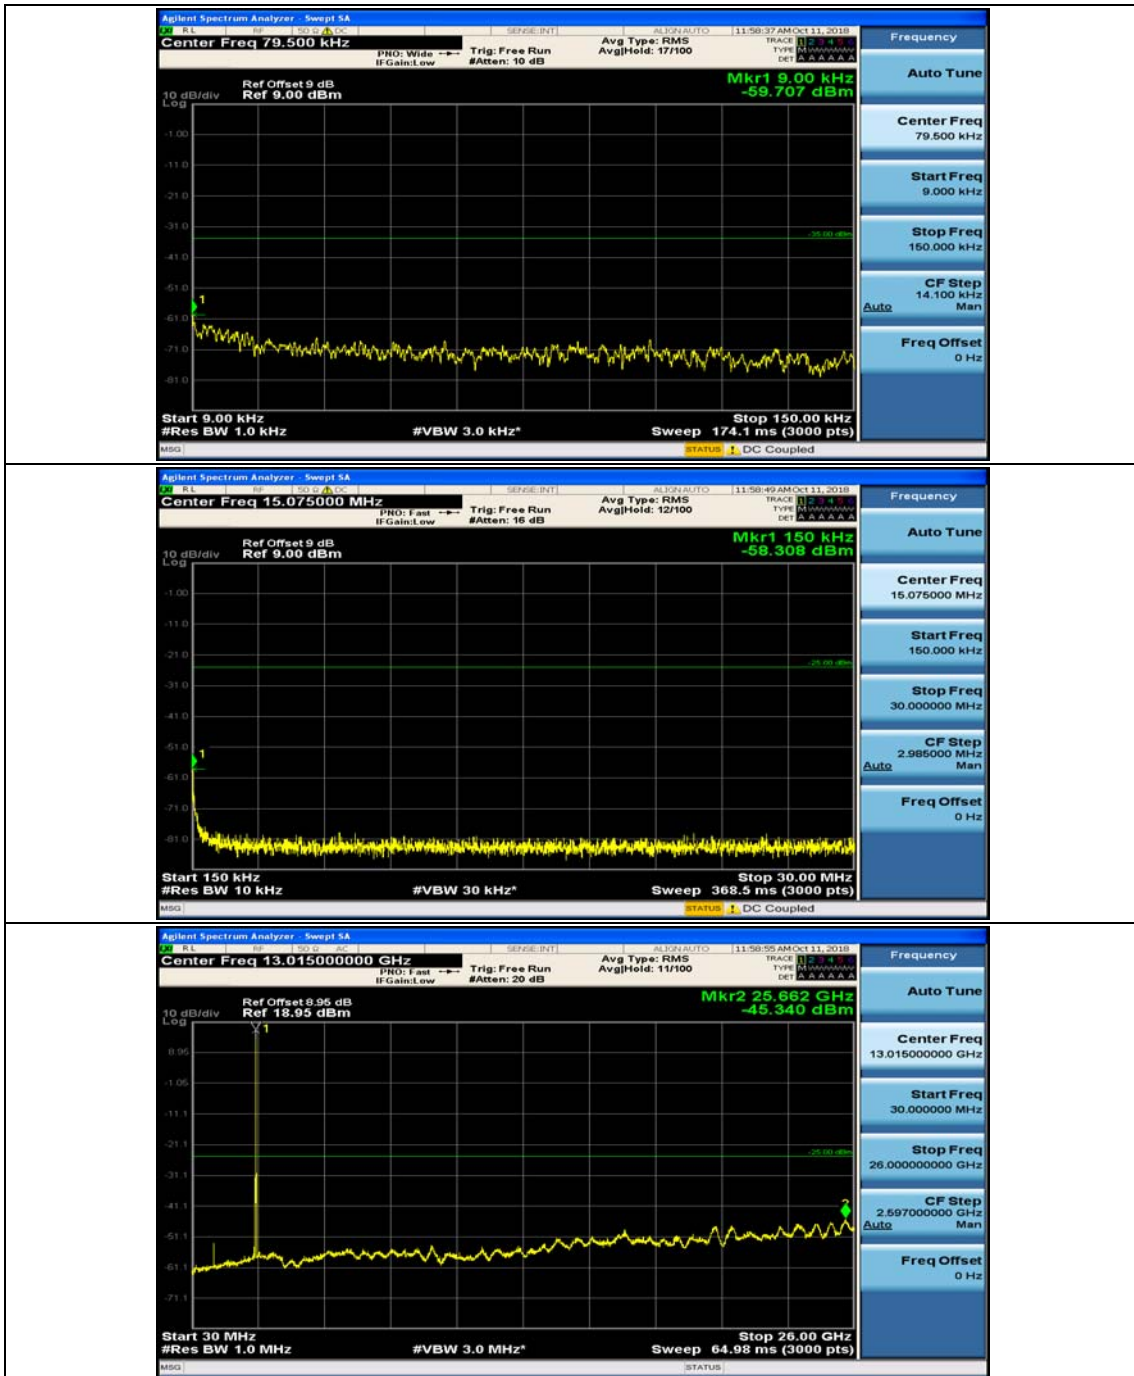

Channel Bandwidth: 10 MHz

Channel Bandwidth: 10 MHz_MCH_QPSK_1RB#0

Channel Bandwidth: 10 MHz_MCH_QPSK_1RB#24

Channel Bandwidth: 10 MHz_HCH_QPSK_1RB#0

Channel Bandwidth: 10 MHz_HCH_QPSK_1RB#24

Channel Bandwidth: 10 MHz_LCH_16QAM_1RB#0

Channel Bandwidth: 10 MHz_LCH_16QAM_1RB#24

Channel Bandwidth: 10 MHz_MCH_16QAM_1RB#0

Channel Bandwidth: 10 MHz_MCH_16QAM_1RB#24

Channel Bandwidth: 10 MHz_HCH_16QAM_1RB#0

Channel Bandwidth: 10 MHz_HCH_16QAM_1RB#24

Channel Bandwidth: 20 MHz