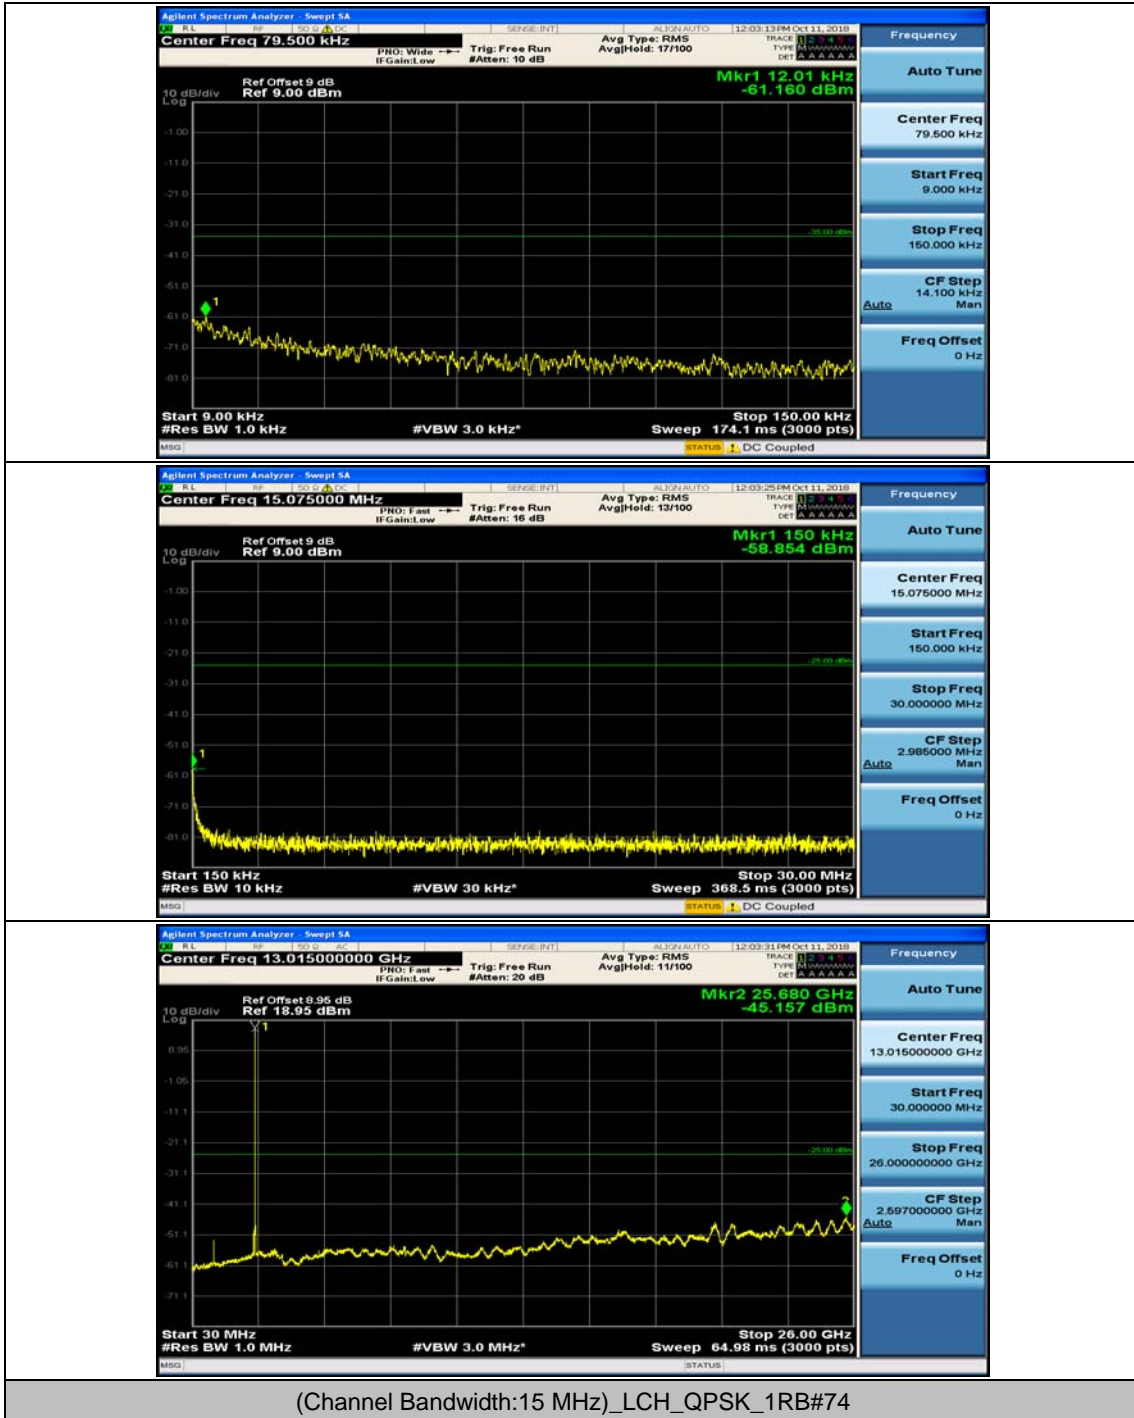

Channel Bandwidth: 10 MHz

Channel Bandwidth: 10 MHz_MCH_QPSK_1RB#0

Channel Bandwidth: 10 MHz_MCH_QPSK_1RB#24

Channel Bandwidth: 10 MHz_HCH_QPSK_1RB#0

Channel Bandwidth: 10 MHz_HCH_QPSK_1RB#24

Channel Bandwidth: 10 MHz_LCH_16QAM_1RB#0

Channel Bandwidth: 10 MHz_LCH_16QAM_1RB#24

Channel Bandwidth: 10 MHz_MCH_16QAM_1RB#0

Channel Bandwidth: 10 MHz_MCH_16QAM_1RB#24

Channel Bandwidth: 10 MHz_HCH_16QAM_1RB#0

Channel Bandwidth: 10 MHz_HCH_16QAM_1RB#24

Channel Bandwidth: 15 MHz

(Channel Bandwidth:15 MHz)_MCH_QPSK_1RB#0

(Channel Bandwidth:15 MHz)_MCH_QPSK_1RB#37

(Channel Bandwidth:15 MHz)_HCH_QPSK_1RB#0

(Channel Bandwidth:15 MHz)_HCH_QPSK_1RB#37

(Channel Bandwidth:15 MHz)_LCH_16QAM_1RB#0

Channel Bandwidth: 20 MHz