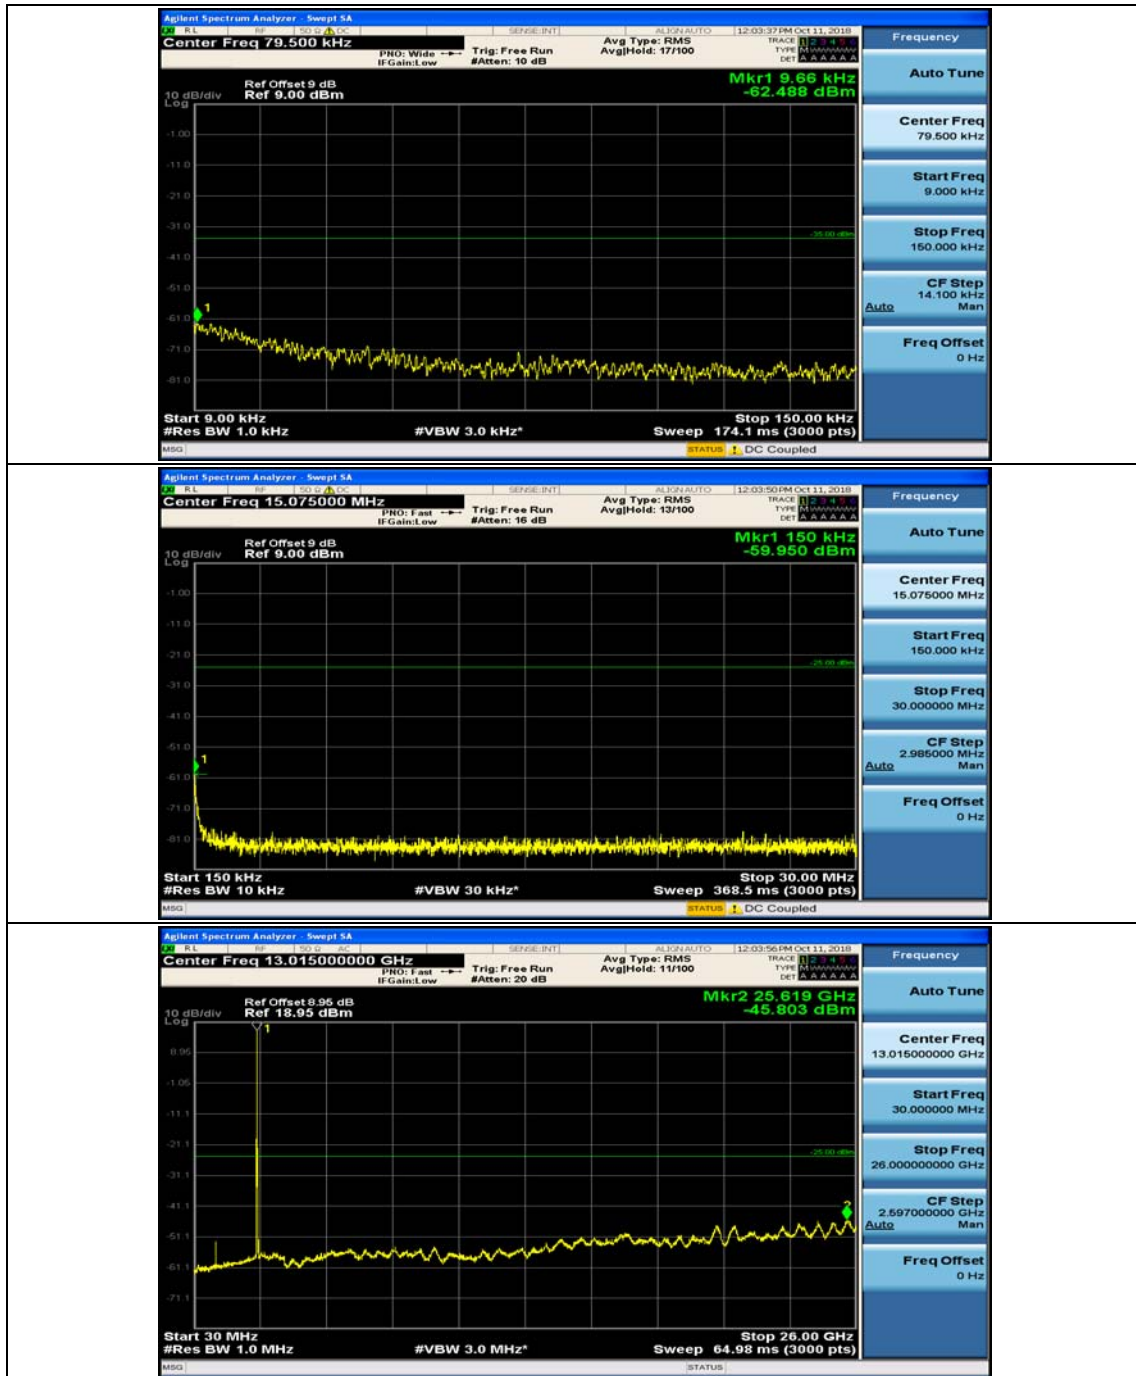

Channel Bandwidth: 10 MHz

Channel Bandwidth: 10 MHz_MCH_QPSK_1RB#0

Channel Bandwidth: 10 MHz_MCH_QPSK_1RB#24

Channel Bandwidth: 10 MHz_HCH_QPSK_1RB#0

Channel Bandwidth: 10 MHz_HCH_QPSK_1RB#24

Channel Bandwidth: 10 MHz_LCH_16QAM_1RB#0

Channel Bandwidth: 10 MHz_LCH_16QAM_1RB#24

Channel Bandwidth: 10 MHz_MCH_16QAM_1RB#0

Channel Bandwidth: 10 MHz_MCH_16QAM_1RB#24

Channel Bandwidth: 10 MHz_HCH_16QAM_1RB#0

Channel Bandwidth: 10 MHz_HCH_16QAM_1RB#24

Channel Bandwidth: 15 MHz

(Channel Bandwidth:15 MHz)_MCH_QPSK_1RB#0

(Channel Bandwidth:15 MHz)_MCH_QPSK_1RB#37

(Channel Bandwidth:15 MHz)_HCH_QPSK_1RB#0

(Channel Bandwidth:15 MHz)_HCH_QPSK_1RB#37

(Channel Bandwidth:15 MHz)_LCH_16QAM_1RB#0

Channel Bandwidth: 20 MHz