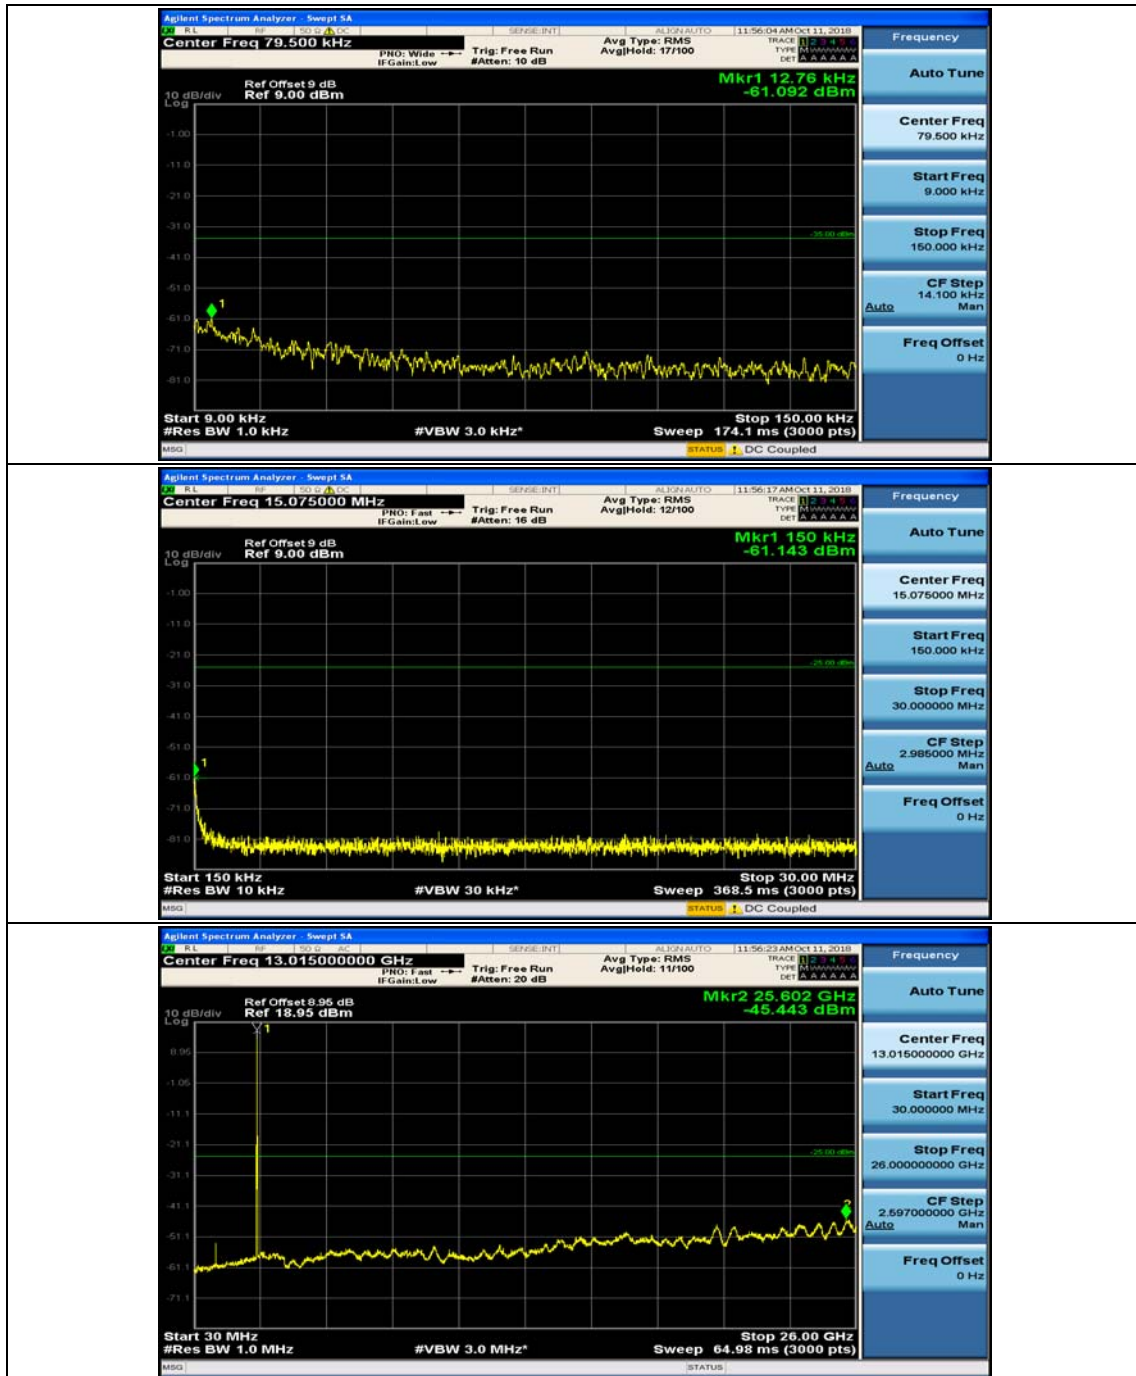

Channel Bandwidth: 10 MHz

Channel Bandwidth: 10 MHz_MCH_QPSK_1RB#0

Channel Bandwidth: 10 MHz_MCH_QPSK_1RB#24

Channel Bandwidth: 10 MHz_HCH_QPSK_1RB#0

Channel Bandwidth: 10 MHz_HCH_QPSK_1RB#24

Channel Bandwidth: 10 MHz_LCH_16QAM_1RB#0

Channel Bandwidth: 10 MHz_LCH_16QAM_1RB#24

Channel Bandwidth: 10 MHz_MCH_16QAM_1RB#0

Channel Bandwidth: 10 MHz_MCH_16QAM_1RB#24

Channel Bandwidth: 10 MHz_HCH_16QAM_1RB#0

Channel Bandwidth: 10 MHz_HCH_16QAM_1RB#24

Channel Bandwidth: 20 MHz