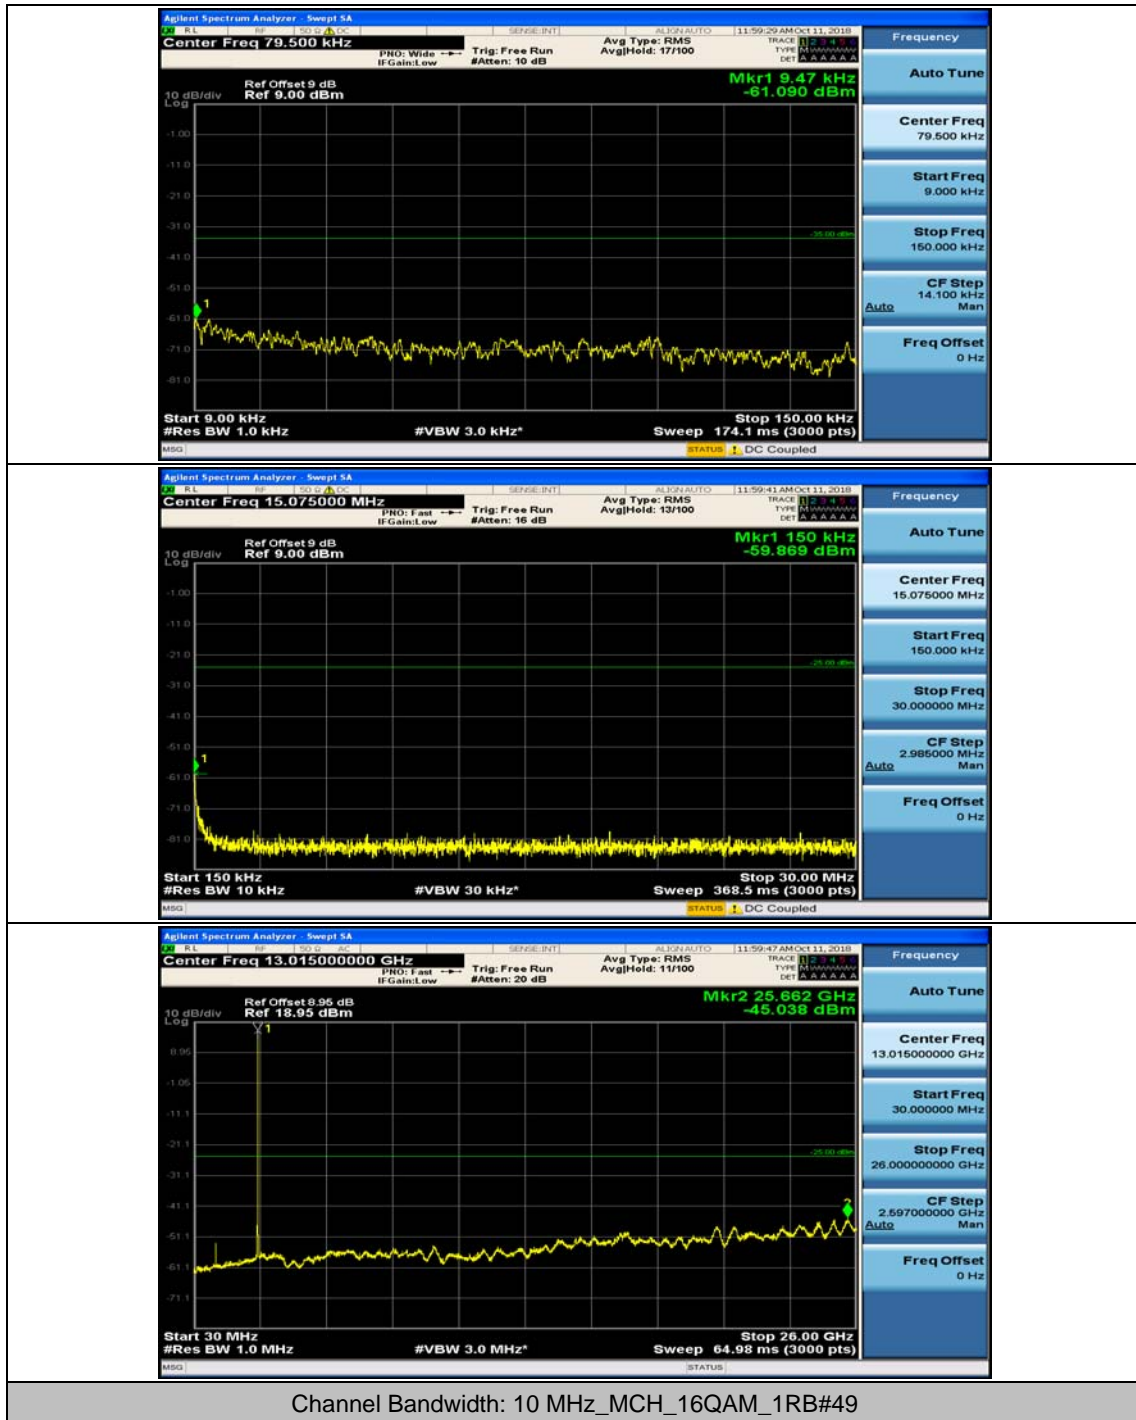

Channel Bandwidth: 10 MHz

Channel Bandwidth: 10 MHz_MCH_QPSK_1RB#0

Channel Bandwidth: 10 MHz_MCH_QPSK_1RB#24

Channel Bandwidth: 10 MHz_HCH_QPSK_1RB#0

Channel Bandwidth: 10 MHz_HCH_QPSK_1RB#24

Channel Bandwidth: 10 MHz_LCH_16QAM_1RB#0

Channel Bandwidth: 10 MHz_LCH_16QAM_1RB#24

Channel Bandwidth: 10 MHz_MCH_16QAM_1RB#0

Channel Bandwidth: 10 MHz_MCH_16QAM_1RB#24

Channel Bandwidth: 10 MHz_HCH_16QAM_1RB#0

Channel Bandwidth: 10 MHz_HCH_16QAM_1RB#24

Channel Bandwidth: 15 MHz

(Channel Bandwidth:15 MHz)_MCH_QPSK_1RB#0

(Channel Bandwidth:15 MHz)_MCH_QPSK_1RB#37

(Channel Bandwidth:15 MHz)_HCH_QPSK_1RB#0

(Channel Bandwidth:15 MHz)_HCH_QPSK_1RB#37

(Channel Bandwidth:15 MHz)_LCH_16QAM_1RB#0

Channel Bandwidth: 20 MHz