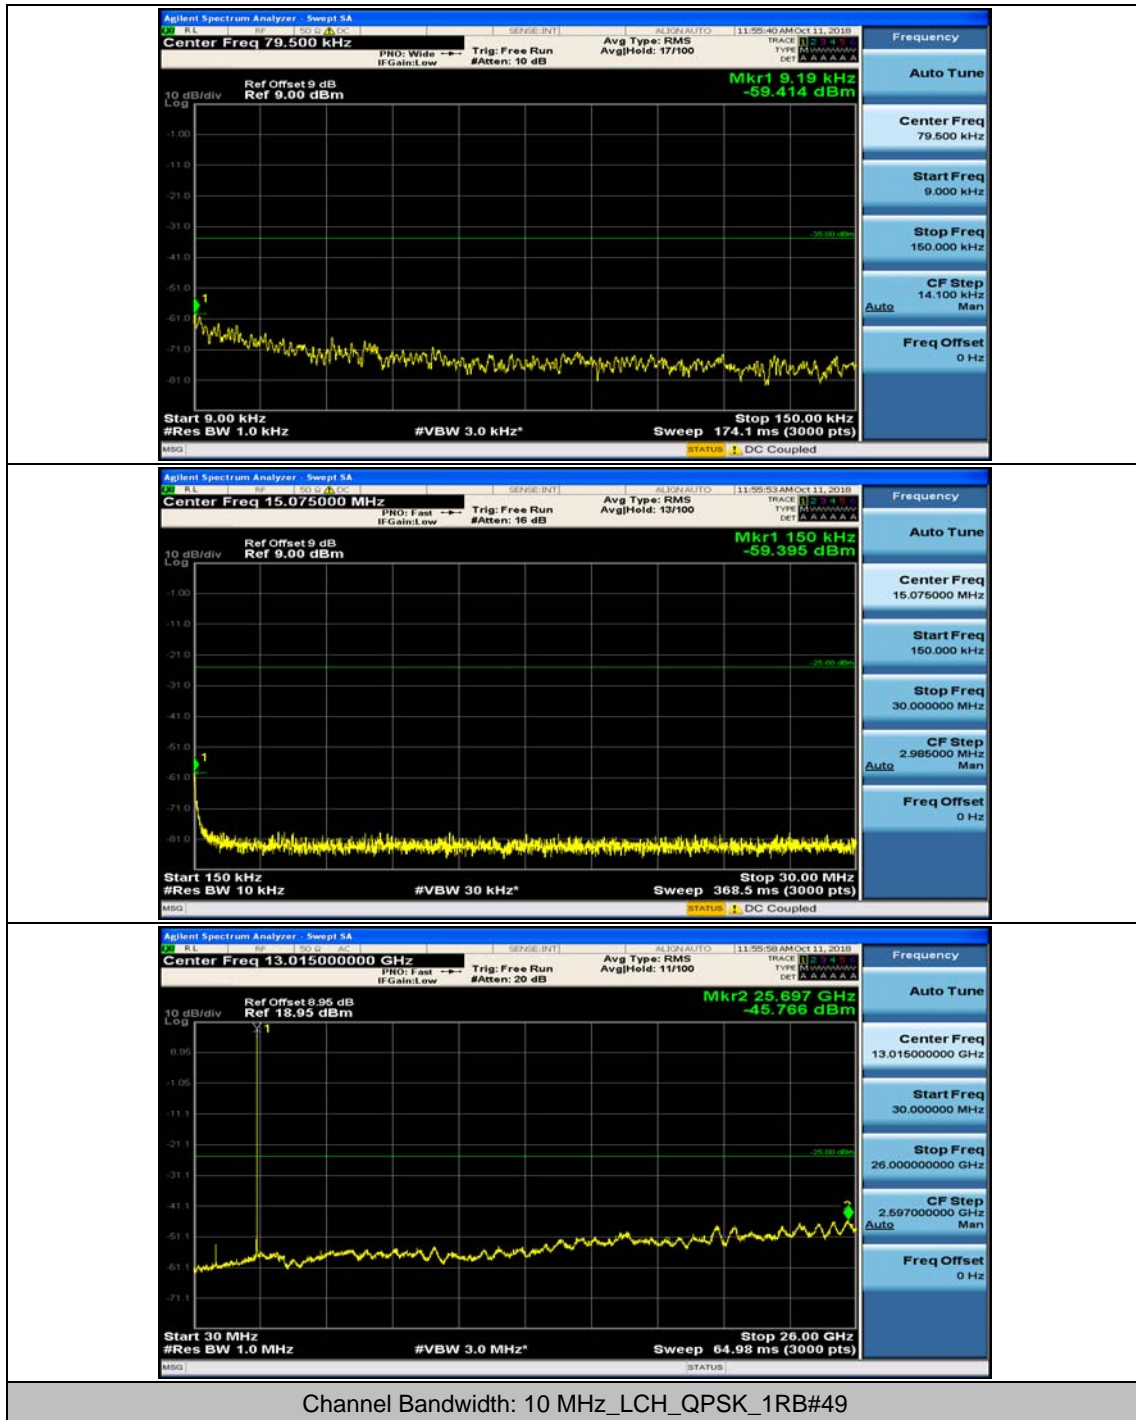

Channel Bandwidth: 10 MHz

Channel Bandwidth: 10 MHz_MCH_QPSK_1RB#0

Channel Bandwidth: 10 MHz_MCH_QPSK_1RB#24

Channel Bandwidth: 10 MHz_HCH_QPSK_1RB#0

Channel Bandwidth: 10 MHz_HCH_QPSK_1RB#24

Channel Bandwidth: 10 MHz_LCH_16QAM_1RB#0

Channel Bandwidth: 10 MHz_LCH_16QAM_1RB#24

Channel Bandwidth: 10 MHz_MCH_16QAM_1RB#0

Channel Bandwidth: 10 MHz_MCH_16QAM_1RB#24

Channel Bandwidth: 10 MHz_HCH_16QAM_1RB#0

Channel Bandwidth: 10 MHz_HCH_16QAM_1RB#24

Channel Bandwidth: 20 MHz