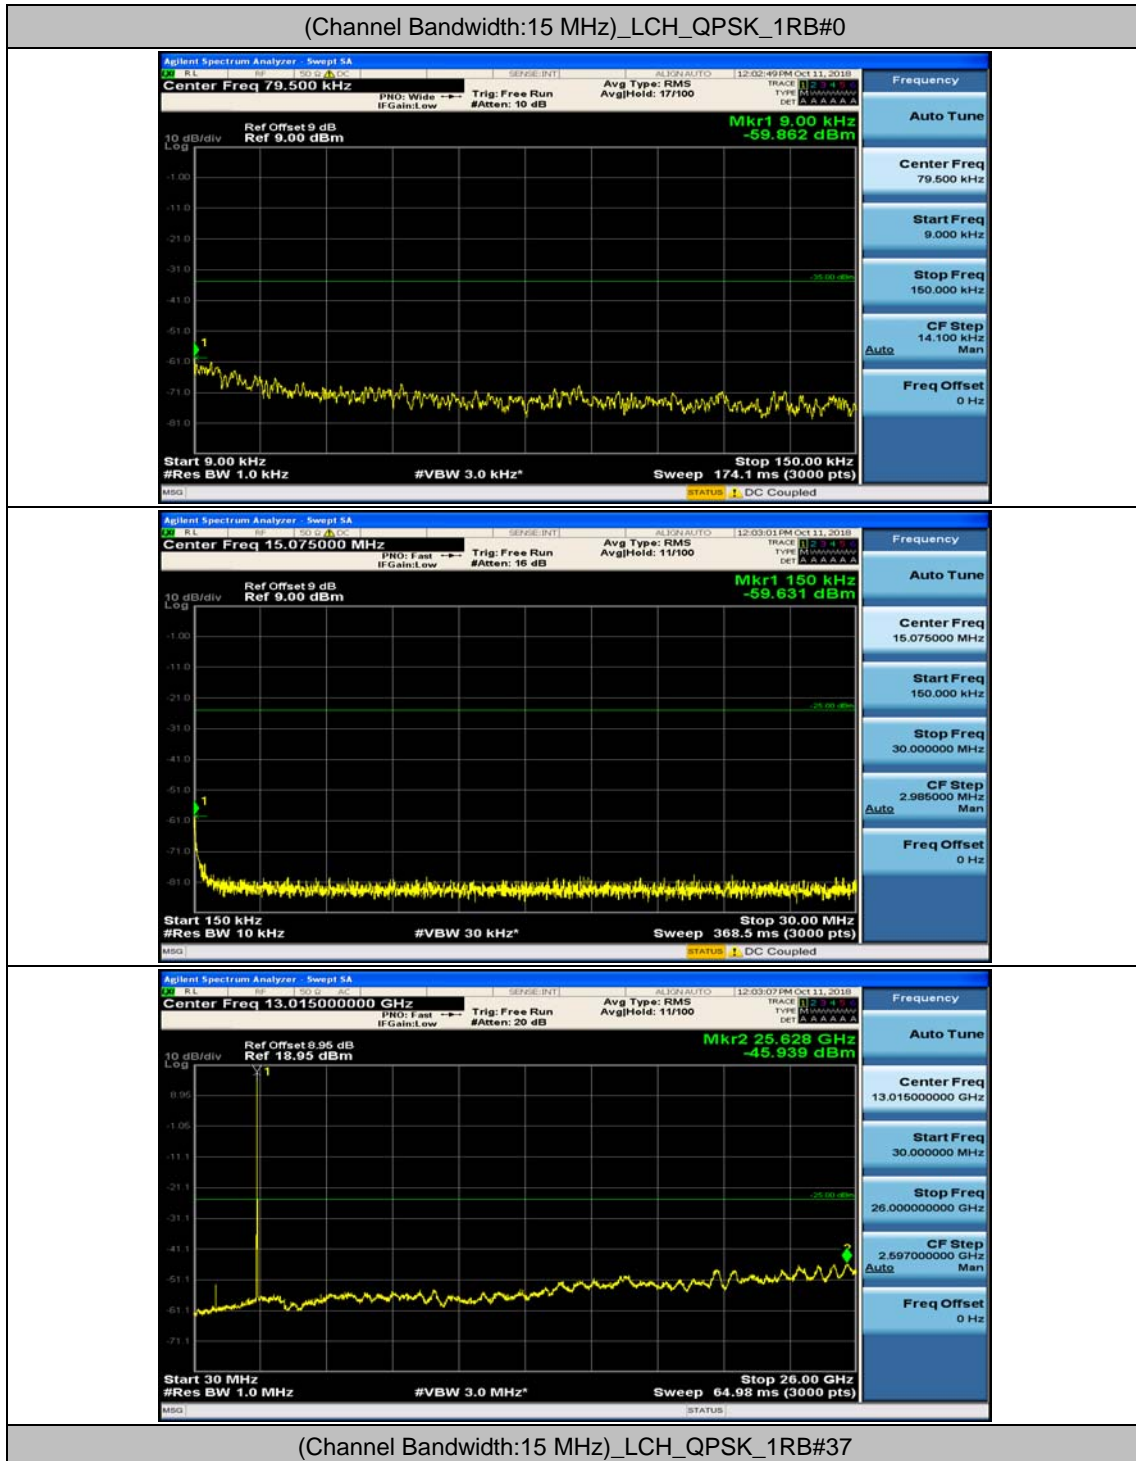

Channel Bandwidth: 10 MHz

Channel Bandwidth: 10 MHz_MCH_QPSK_1RB#0

Channel Bandwidth: 10 MHz_MCH_QPSK_1RB#24

Channel Bandwidth: 10 MHz_HCH_QPSK_1RB#0

Channel Bandwidth: 10 MHz_HCH_QPSK_1RB#24

Channel Bandwidth: 10 MHz_LCH_16QAM_1RB#0

Channel Bandwidth: 10 MHz_LCH_16QAM_1RB#24

Channel Bandwidth: 10 MHz_MCH_16QAM_1RB#0

Channel Bandwidth: 10 MHz_MCH_16QAM_1RB#24

Channel Bandwidth: 10 MHz_HCH_16QAM_1RB#0

Channel Bandwidth: 10 MHz_HCH_16QAM_1RB#24

Channel Bandwidth: 15 MHz

(Channel Bandwidth:15 MHz)_MCH_QPSK_1RB#0

(Channel Bandwidth:15 MHz)_MCH_QPSK_1RB#37

(Channel Bandwidth:15 MHz)_HCH_QPSK_1RB#0

(Channel Bandwidth:15 MHz)_HCH_QPSK_1RB#37

(Channel Bandwidth:15 MHz)_LCH_16QAM_1RB#0