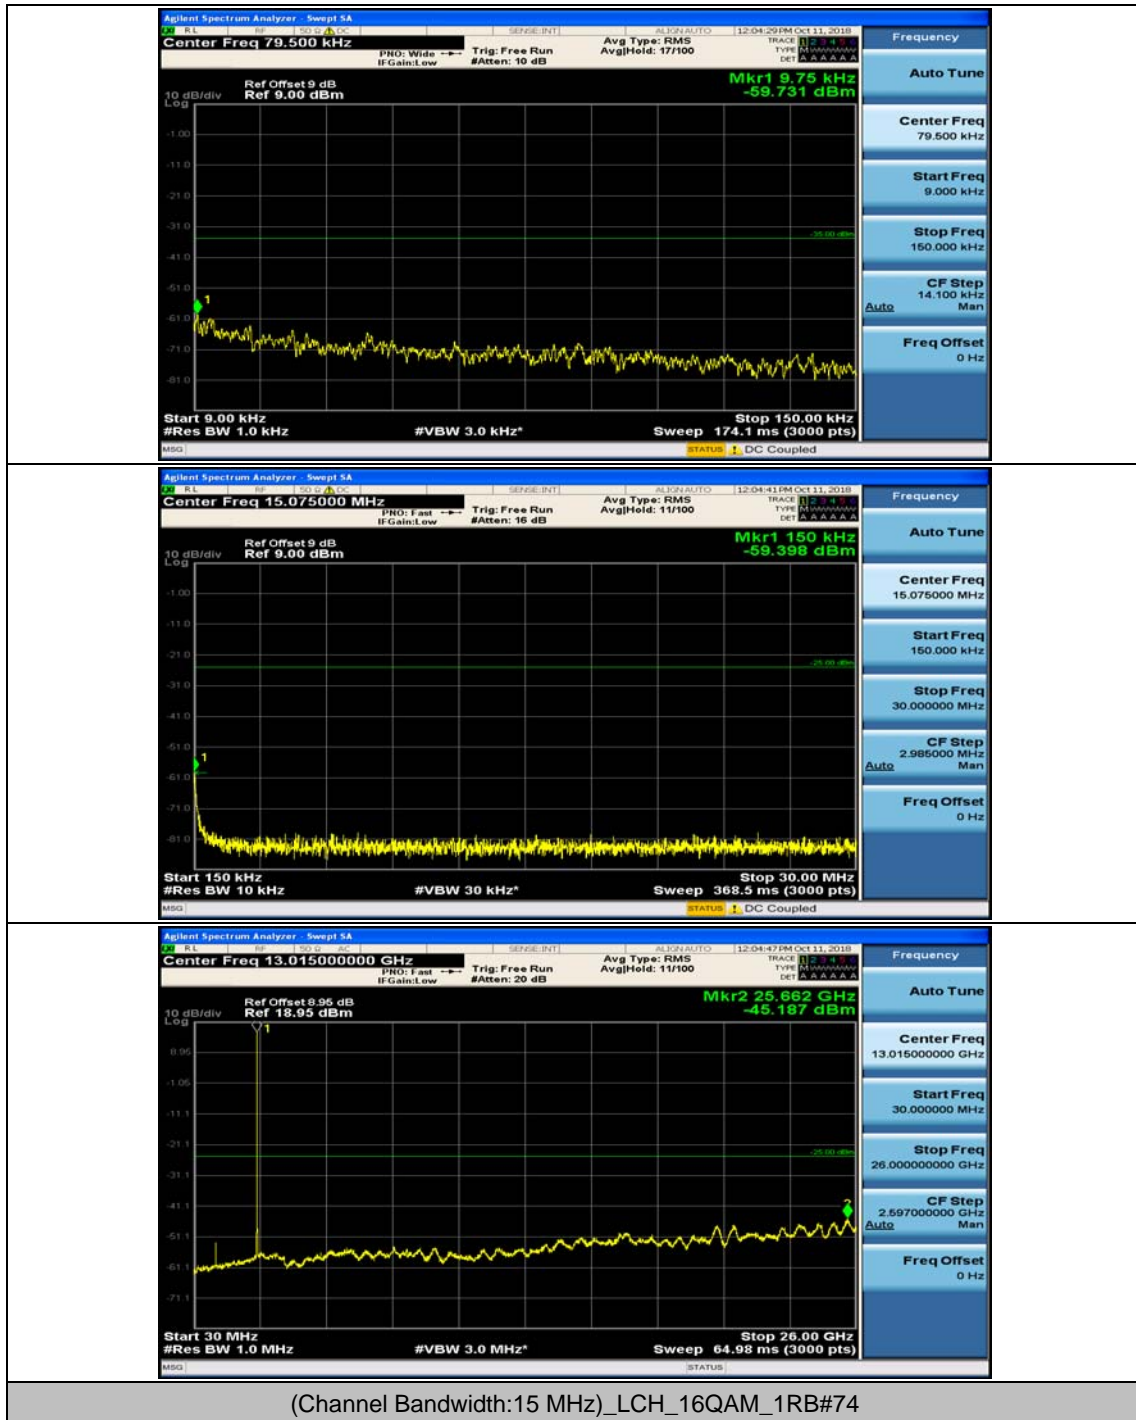

(Channel Bandwidth:15 MHz)_LCH_16QAM_1RB#37