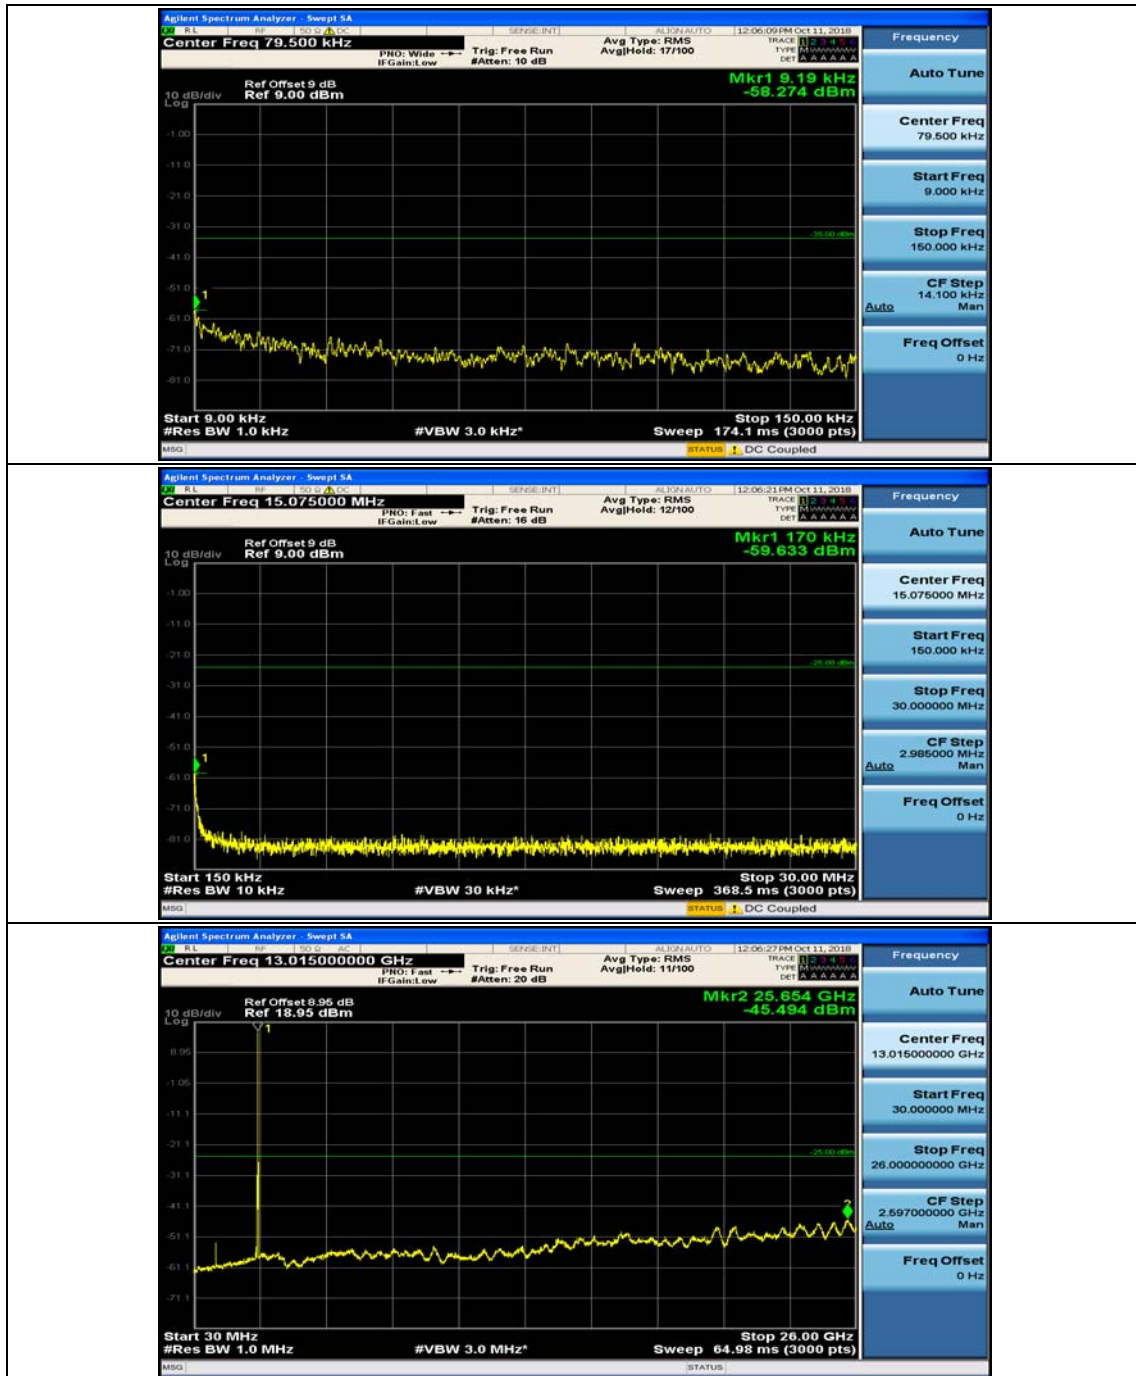

Channel Bandwidth: 10 MHz_LCH_16QAM_1RB#24

Channel Bandwidth: 10 MHz_MCH_16QAM_1RB#0

Channel Bandwidth: 10 MHz_MCH_16QAM_1RB#24

Channel Bandwidth: 10 MHz_HCH_16QAM_1RB#0

Channel Bandwidth: 10 MHz_HCH_16QAM_1RB#24

Channel Bandwidth: 15 MHz

(Channel Bandwidth:15 MHz)_MCH_QPSK_1RB#0

(Channel Bandwidth:15 MHz)_MCH_QPSK_1RB#37

(Channel Bandwidth:15 MHz)_HCH_QPSK_1RB#0

(Channel Bandwidth:15 MHz)_HCH_QPSK_1RB#37

(Channel Bandwidth:15 MHz)_LCH_16QAM_1RB#0

(Channel Bandwidth:15 MHz)_LCH_16QAM_1RB#37

(Channel Bandwidth:15 MHz)_MCH_16QAM_1RB#0

(Channel Bandwidth:15 MHz)_MCH_16QAM_1RB#37

(Channel Bandwidth:15 MHz)_HCH_16QAM_1RB#0

(Channel Bandwidth:15 MHz)_HCH_16QAM_1RB#37

Channel Bandwidth: 20 MHz