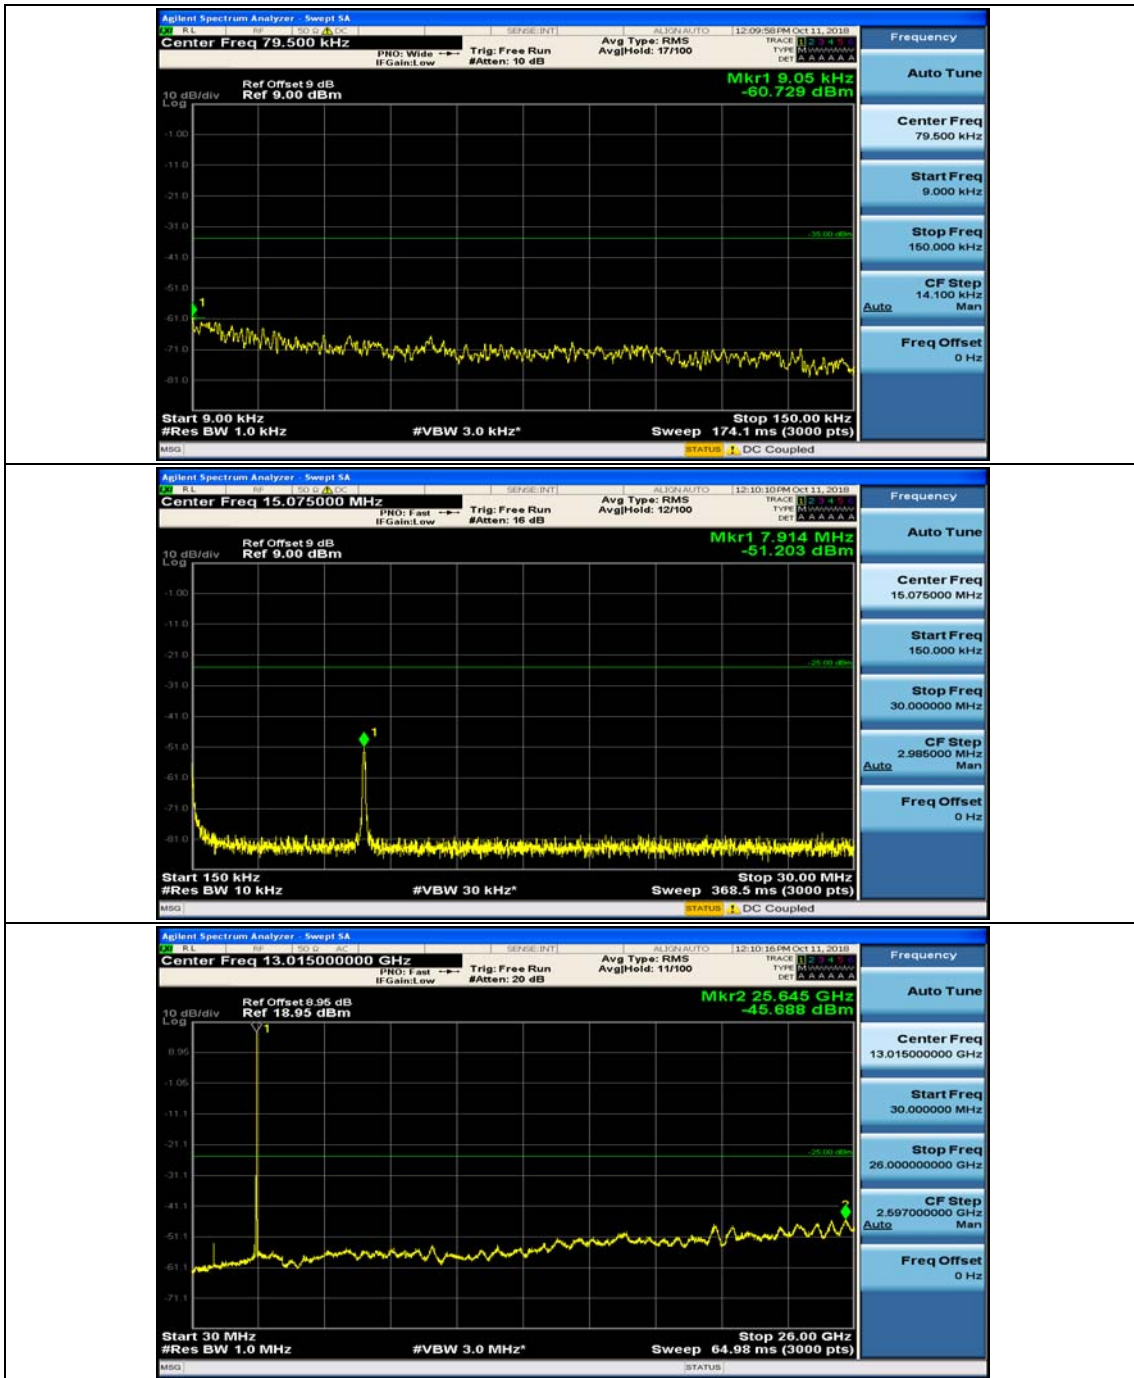

(Channel Bandwidth:15 MHz)_LCH_16QAM_1RB#37

(Channel Bandwidth:15 MHz)_MCH_16QAM_1RB#0

(Channel Bandwidth:15 MHz)_MCH_16QAM_1RB#37

(Channel Bandwidth:15 MHz)_HCH_16QAM_1RB#0

(Channel Bandwidth:15 MHz)_HCH_16QAM_1RB#37

Channel Bandwidth: 20 MHz