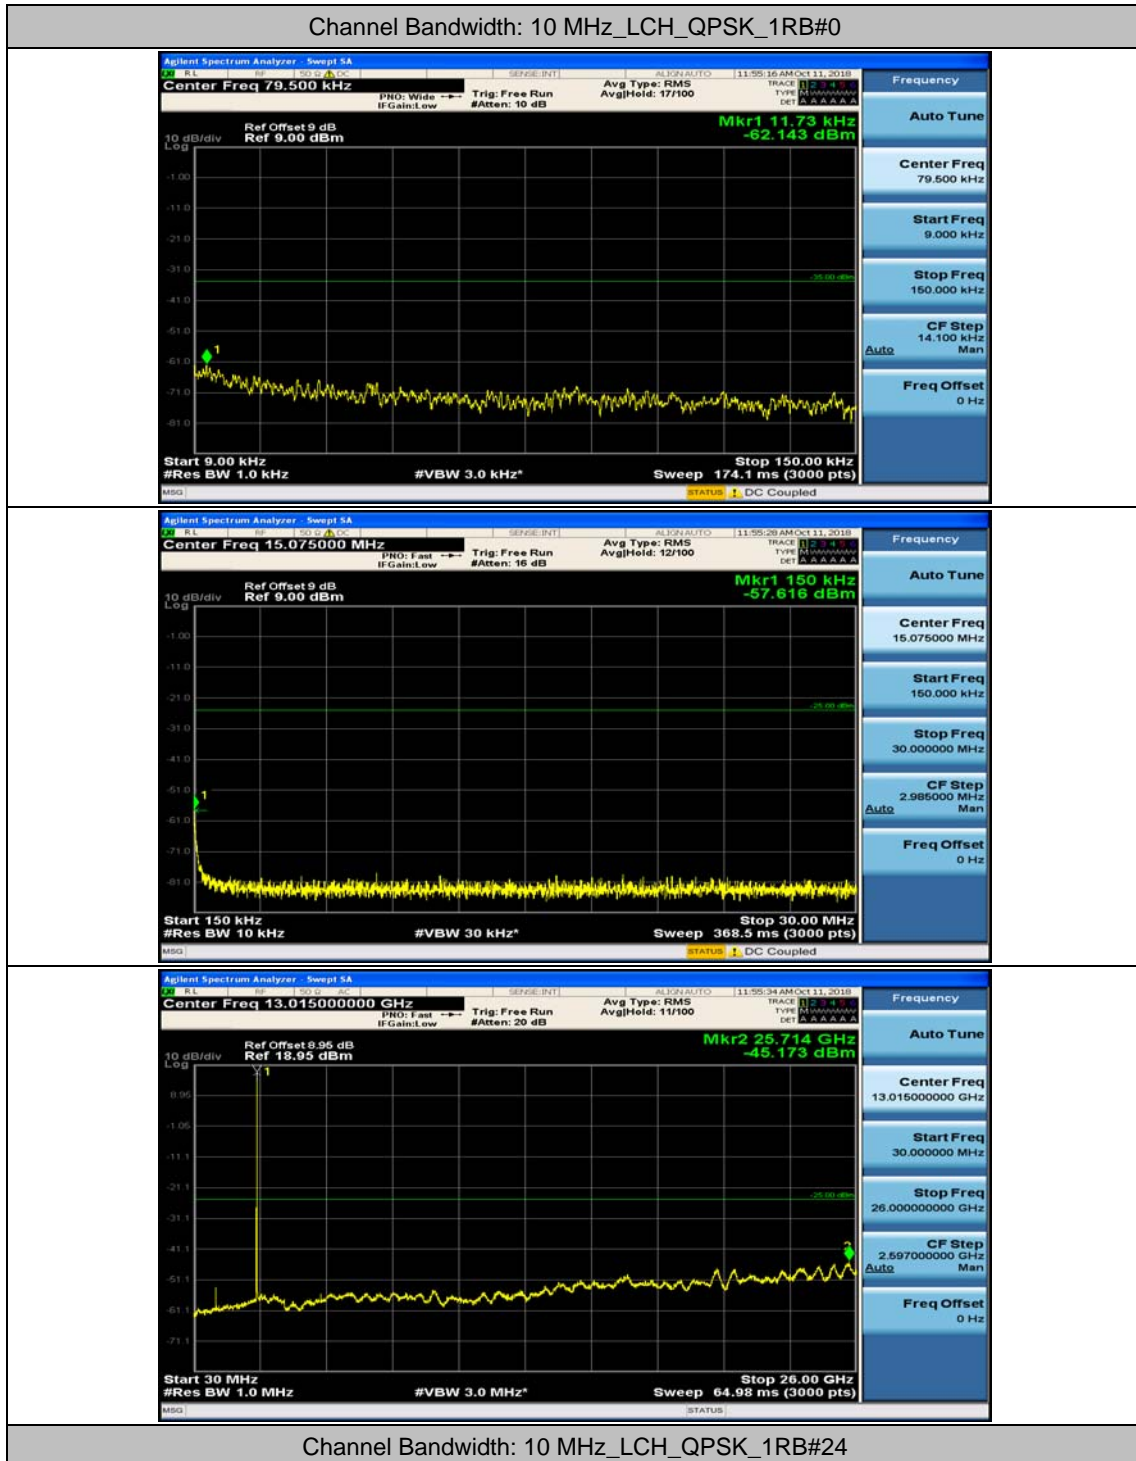

Channel Bandwidth: 10 MHz

Channel Bandwidth: 10 MHz_MCH_QPSK_1RB#0

Channel Bandwidth: 10 MHz_MCH_QPSK_1RB#24

Channel Bandwidth: 10 MHz_HCH_QPSK_1RB#0

Channel Bandwidth: 10 MHz_HCH_QPSK_1RB#24

Channel Bandwidth: 10 MHz_LCH_16QAM_1RB#0

Channel Bandwidth: 10 MHz_LCH_16QAM_1RB#24

Channel Bandwidth: 10 MHz_MCH_16QAM_1RB#0

Channel Bandwidth: 10 MHz_MCH_16QAM_1RB#24

Channel Bandwidth: 10 MHz_HCH_16QAM_1RB#0

Channel Bandwidth: 10 MHz_HCH_16QAM_1RB#24