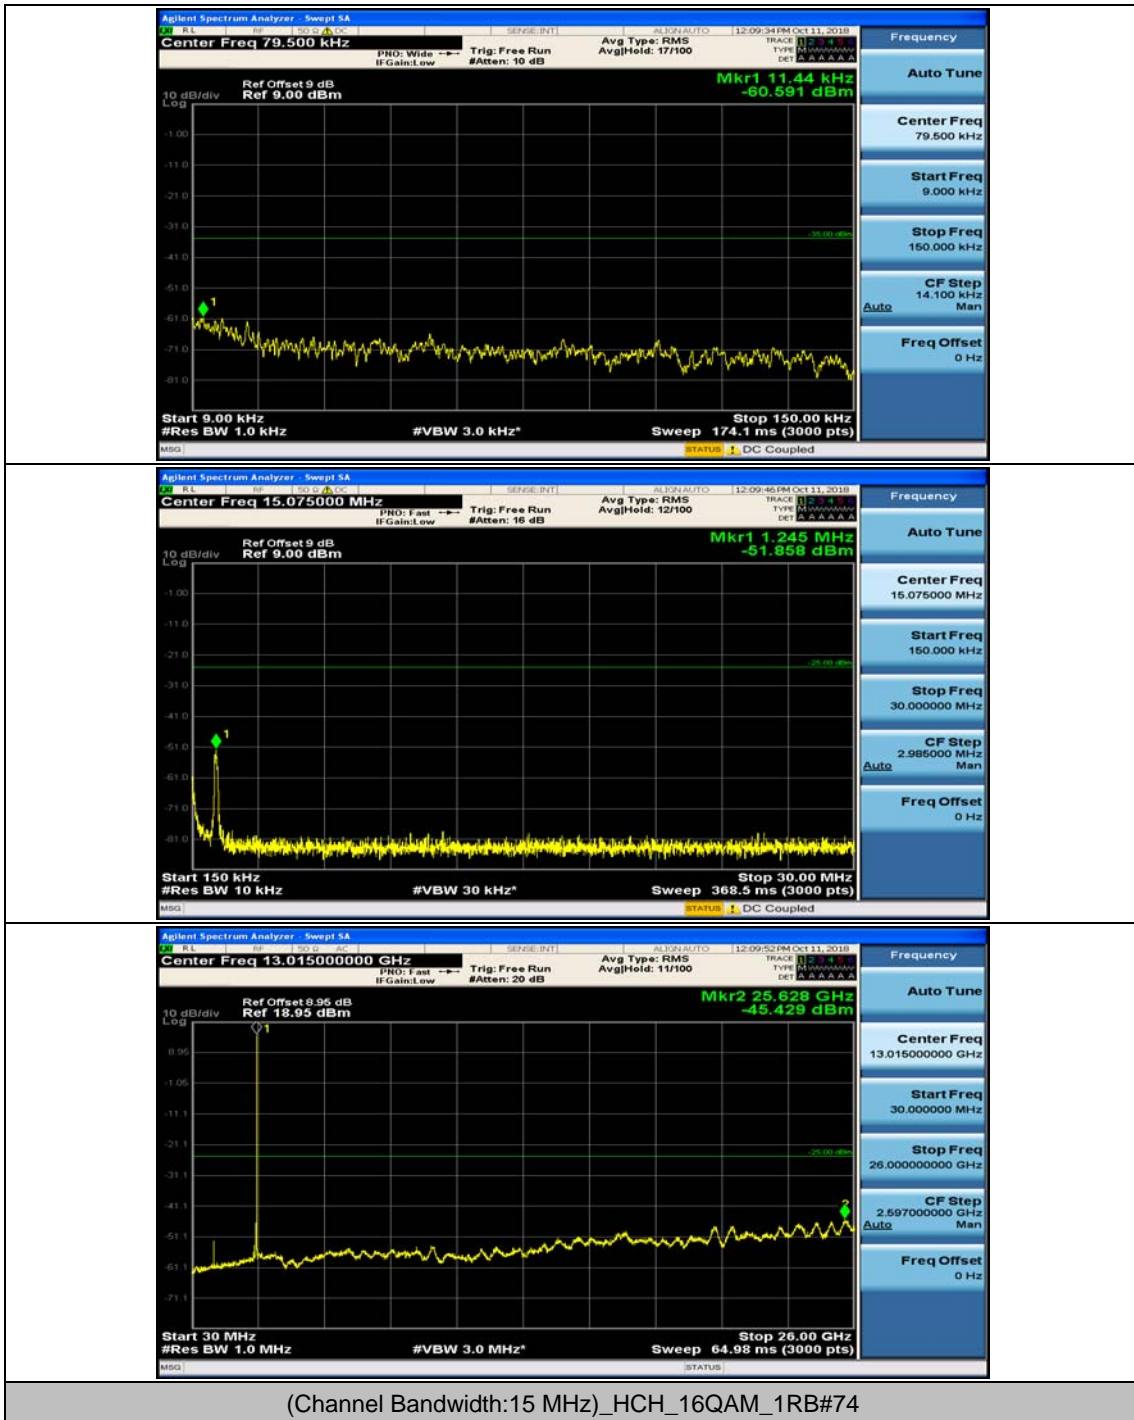

(Channel Bandwidth:15 MHz)_LCH_16QAM_1RB#37

(Channel Bandwidth:15 MHz)_MCH_16QAM_1RB#0

(Channel Bandwidth:15 MHz)_MCH_16QAM_1RB#37

(Channel Bandwidth:15 MHz)_HCH_16QAM_1RB#0

(Channel Bandwidth:15 MHz)_HCH_16QAM_1RB#37

Channel Bandwidth: 20 MHz