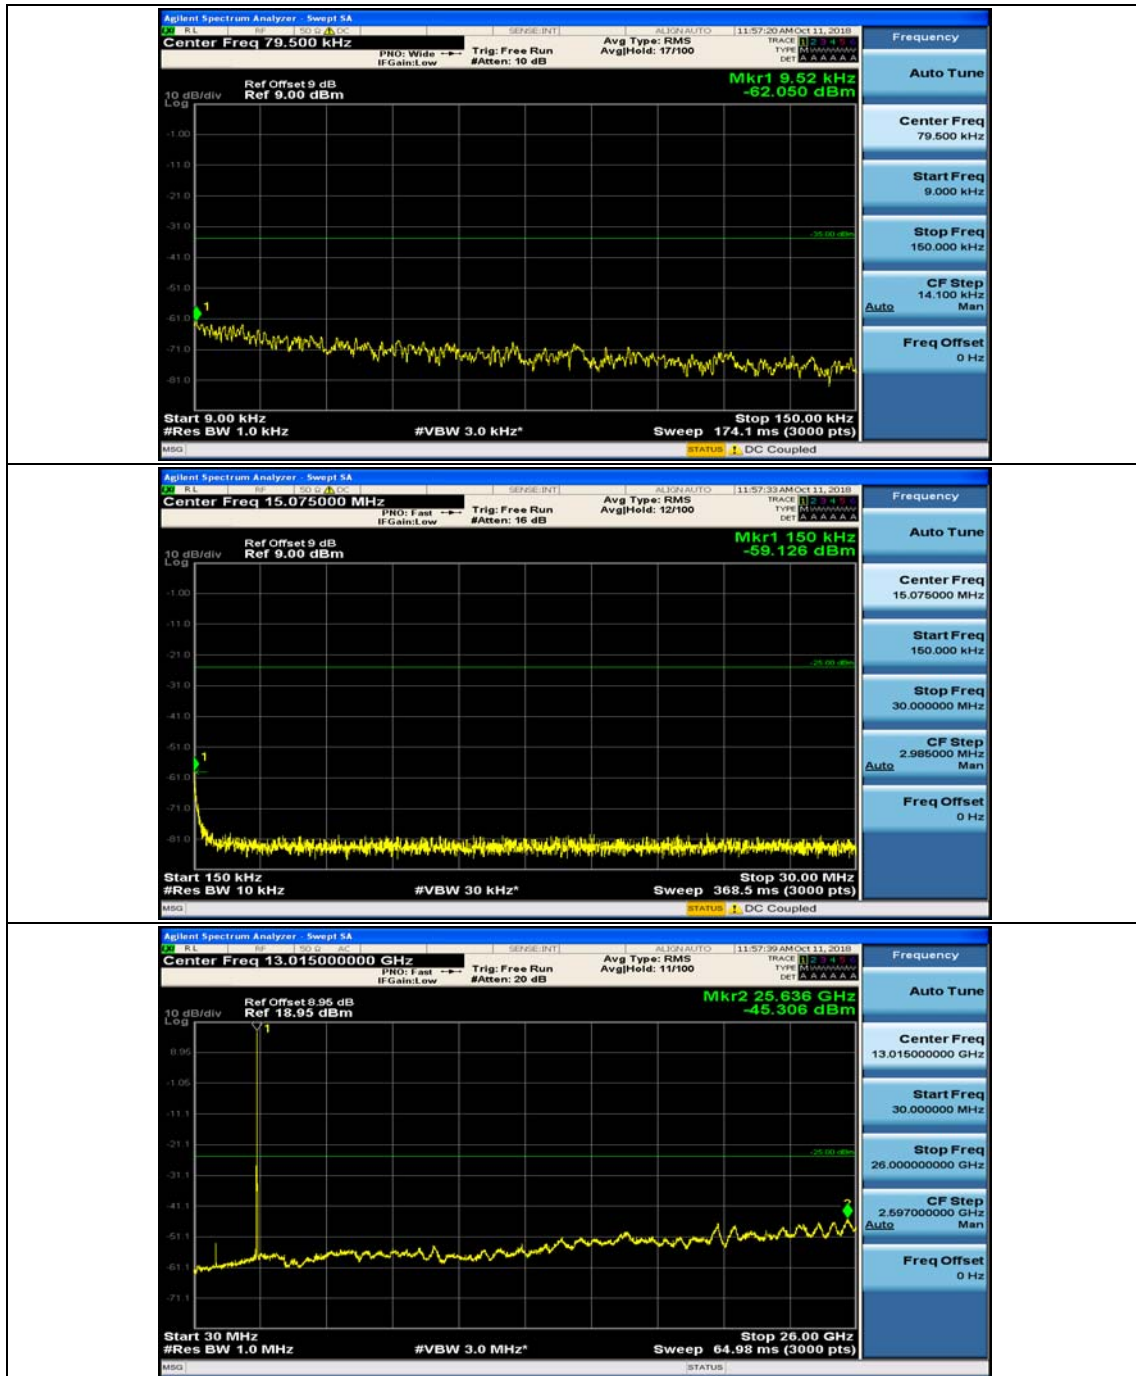

Channel Bandwidth: 10 MHz

Channel Bandwidth: 10 MHz_MCH_QPSK_1RB#0

Channel Bandwidth: 10 MHz_MCH_QPSK_1RB#24

Channel Bandwidth: 10 MHz_HCH_QPSK_1RB#0

Channel Bandwidth: 10 MHz_HCH_QPSK_1RB#24

Channel Bandwidth: 10 MHz_LCH_16QAM_1RB#0

Channel Bandwidth: 10 MHz_LCH_16QAM_1RB#24

Channel Bandwidth: 10 MHz_MCH_16QAM_1RB#0

Channel Bandwidth: 10 MHz_MCH_16QAM_1RB#24

Channel Bandwidth: 10 MHz_HCH_16QAM_1RB#0

Channel Bandwidth: 10 MHz_HCH_16QAM_1RB#24

Channel Bandwidth: 20 MHz