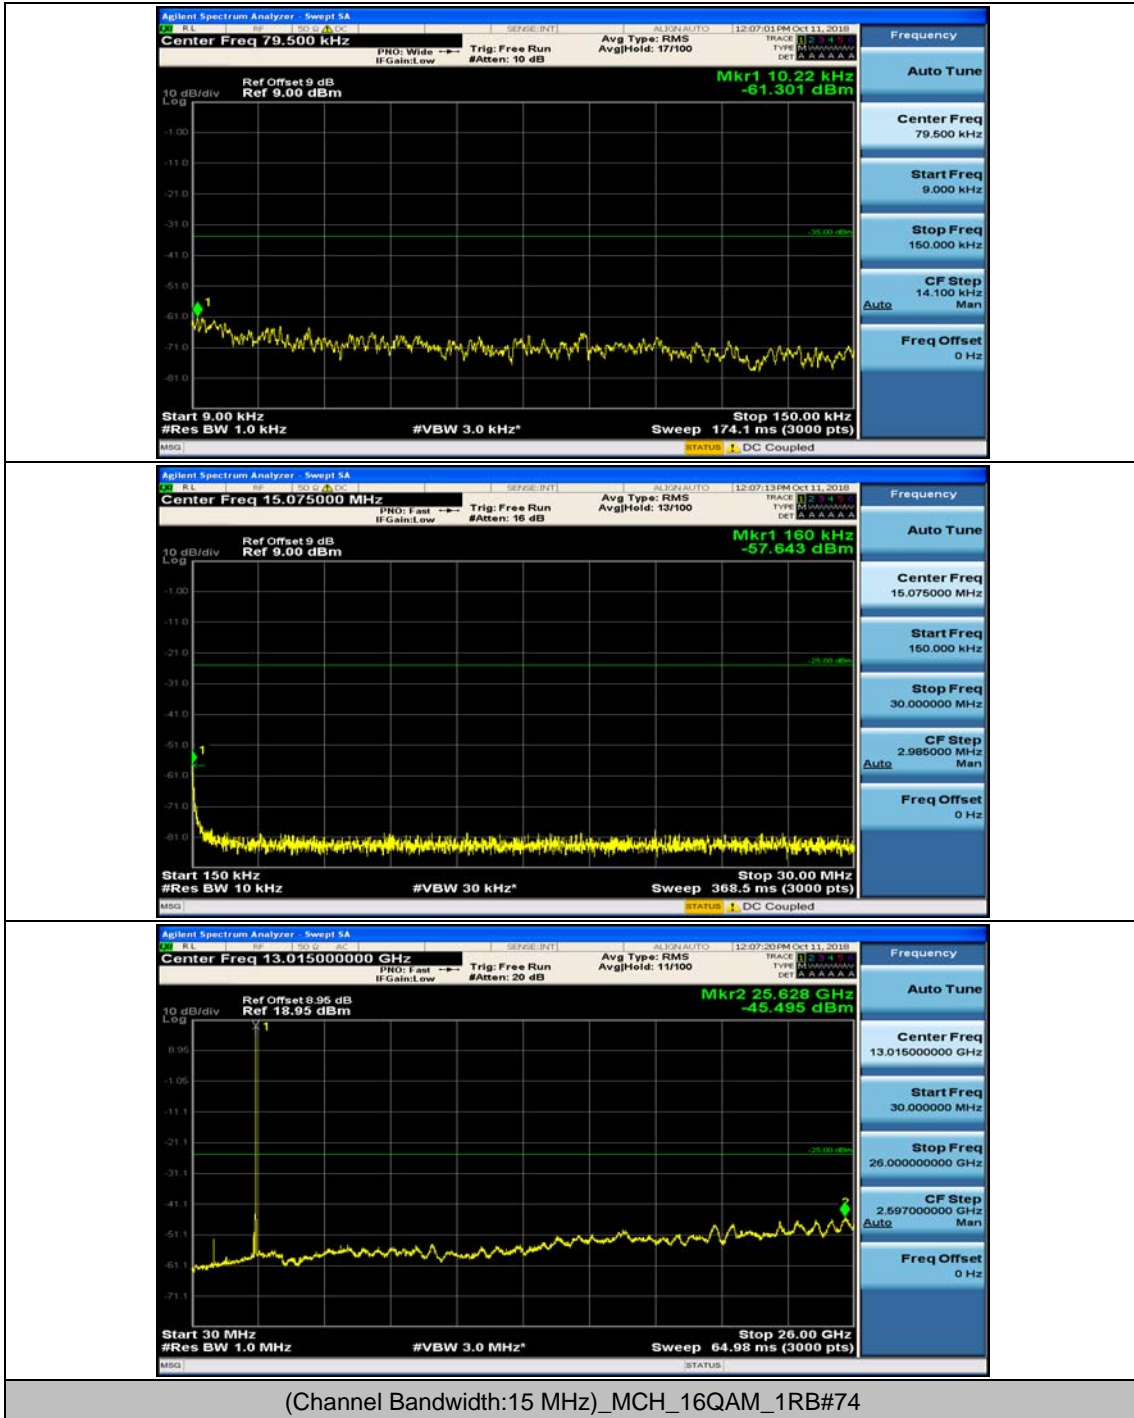

Channel Bandwidth: 15 MHz

(Channel Bandwidth:15 MHz)_MCH_QPSK_1RB#0

(Channel Bandwidth:15 MHz)_MCH_QPSK_1RB#37

(Channel Bandwidth:15 MHz)_HCH_QPSK_1RB#0

(Channel Bandwidth:15 MHz)_HCH_QPSK_1RB#37

(Channel Bandwidth:15 MHz)_LCH_16QAM_1RB#0

(Channel Bandwidth:15 MHz)_LCH_16QAM_1RB#37

(Channel Bandwidth:15 MHz)_MCH_16QAM_1RB#0

(Channel Bandwidth:15 MHz)_MCH_16QAM_1RB#37

(Channel Bandwidth:15 MHz)_HCH_16QAM_1RB#0

(Channel Bandwidth:15 MHz)_HCH_16QAM_1RB#37

Channel Bandwidth: 20 MHz