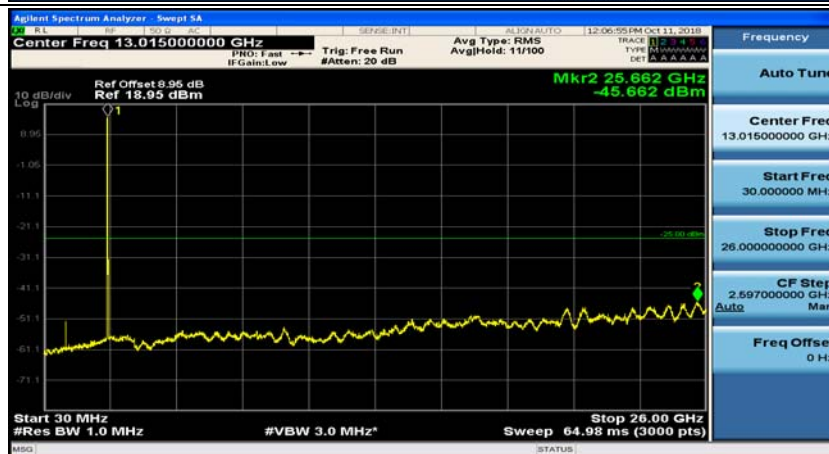

(Channel Bandwidth:15 MHz)_MCH_16QAM_1RB#0

(Channel Bandwidth:15 MHz)_MCH_16QAM_1RB#37