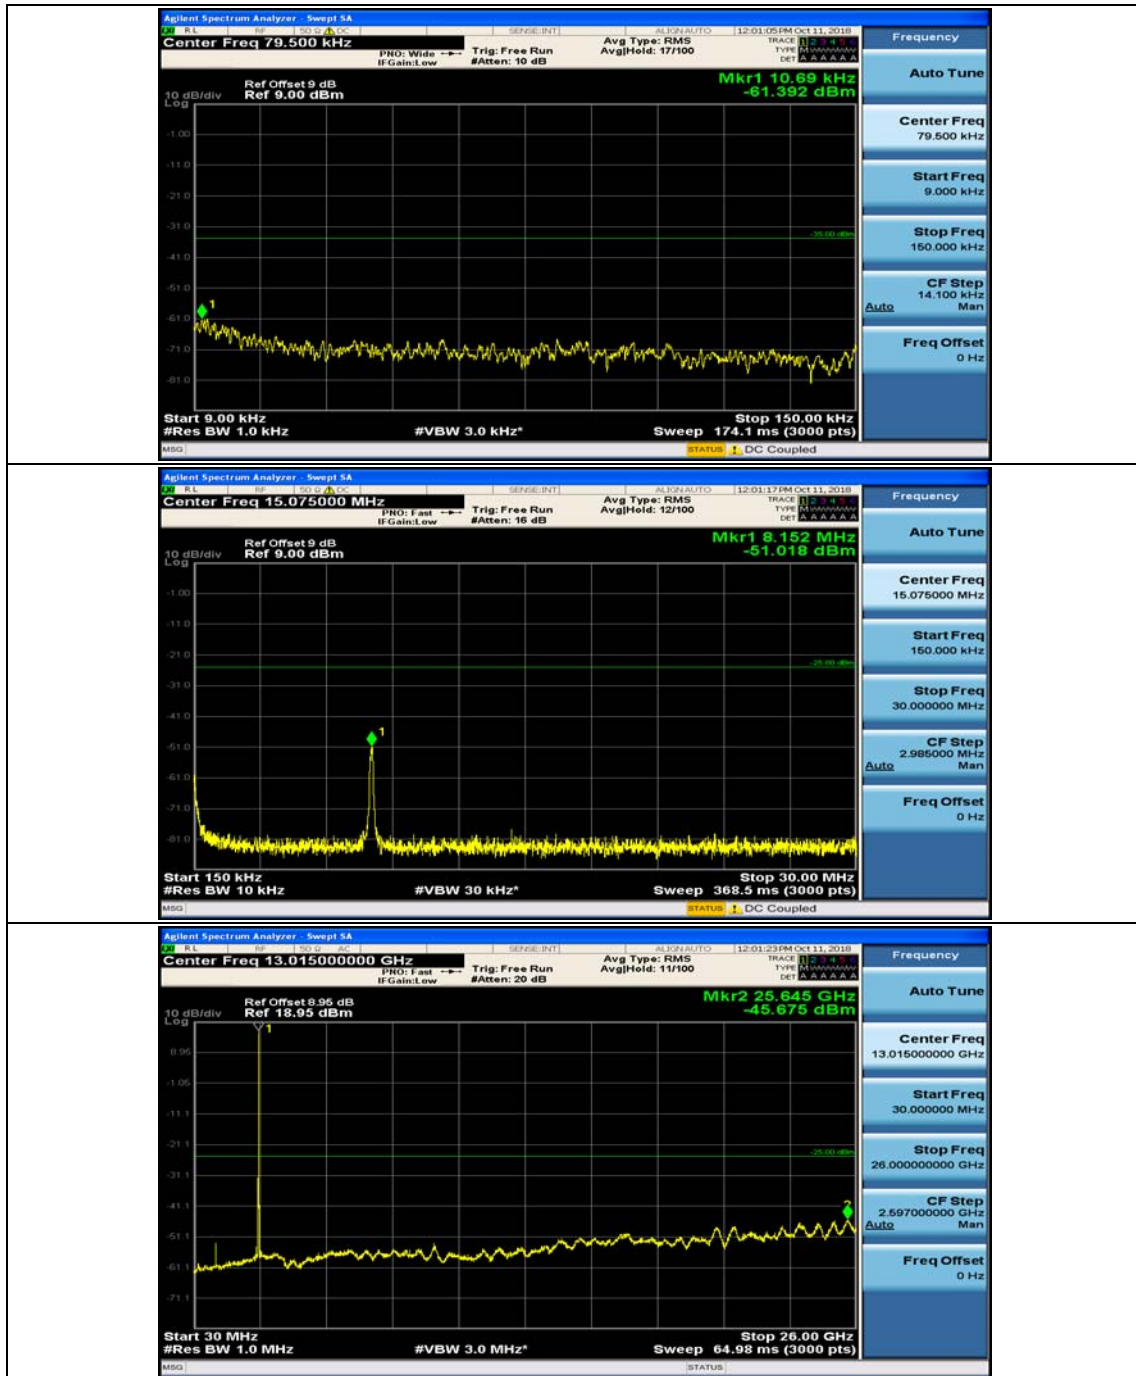

Channel Bandwidth: 10 MHz

Channel Bandwidth: 10 MHz_MCH_QPSK_1RB#0

Channel Bandwidth: 10 MHz_MCH_QPSK_1RB#24

Channel Bandwidth: 10 MHz_HCH_QPSK_1RB#0

Channel Bandwidth: 10 MHz_HCH_QPSK_1RB#24

Channel Bandwidth: 10 MHz_LCH_16QAM_1RB#0

Channel Bandwidth: 10 MHz_LCH_16QAM_1RB#24

Channel Bandwidth: 10 MHz_MCH_16QAM_1RB#0

Channel Bandwidth: 10 MHz_MCH_16QAM_1RB#24

Channel Bandwidth: 10 MHz_HCH_16QAM_1RB#0

Channel Bandwidth: 10 MHz_HCH_16QAM_1RB#24

Channel Bandwidth: 20 MHz