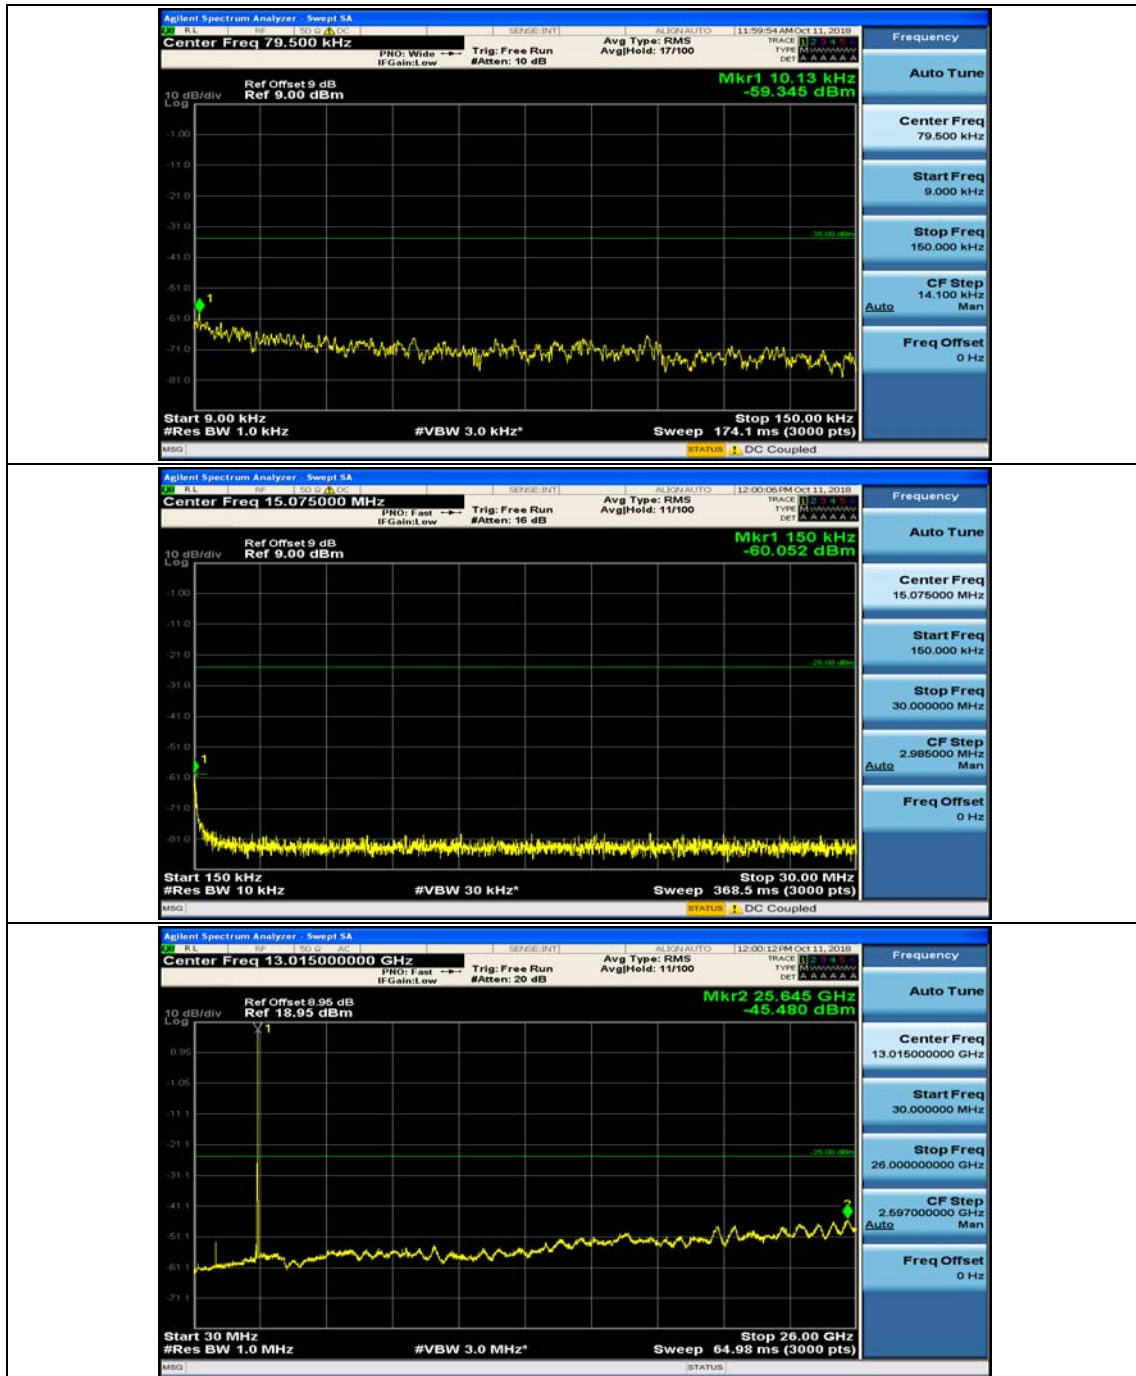

Channel Bandwidth: 10 MHz

Channel Bandwidth: 10 MHz_MCH_QPSK_1RB#0

Channel Bandwidth: 10 MHz_MCH_QPSK_1RB#24

Channel Bandwidth: 10 MHz_HCH_QPSK_1RB#0

Channel Bandwidth: 10 MHz_HCH_QPSK_1RB#24

Channel Bandwidth: 10 MHz_LCH_16QAM_1RB#0

Channel Bandwidth: 10 MHz_LCH_16QAM_1RB#24

Channel Bandwidth: 10 MHz_MCH_16QAM_1RB#0

Channel Bandwidth: 10 MHz_MCH_16QAM_1RB#24

Channel Bandwidth: 10 MHz_HCH_16QAM_1RB#0

Channel Bandwidth: 10 MHz_HCH_16QAM_1RB#24

Channel Bandwidth: 15 MHz

(Channel Bandwidth:15 MHz)_MCH_QPSK_1RB#0

(Channel Bandwidth:15 MHz)_MCH_QPSK_1RB#37

(Channel Bandwidth:15 MHz)_HCH_QPSK_1RB#0

(Channel Bandwidth:15 MHz)_HCH_QPSK_1RB#37

(Channel Bandwidth:15 MHz)_LCH_16QAM_1RB#0

Channel Bandwidth: 20 MHz