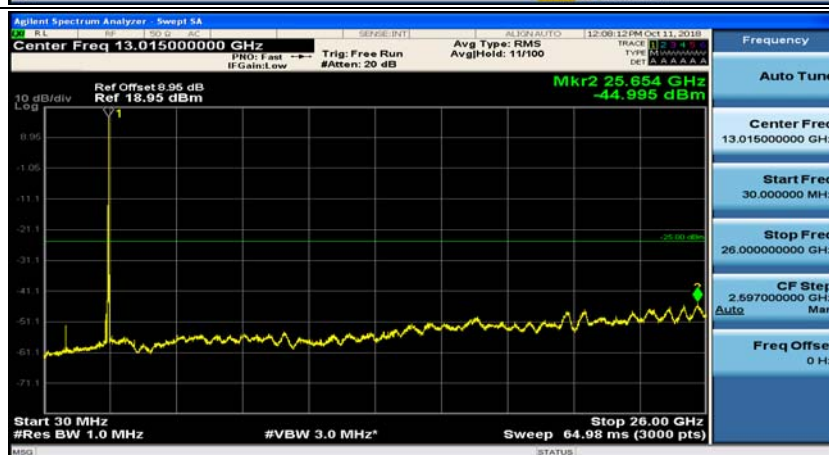

Channel Bandwidth: 15 MHz

(Channel Bandwidth:15 MHz)_MCH_QPSK_1RB#0

(Channel Bandwidth:15 MHz)_MCH_QPSK_1RB#37

(Channel Bandwidth:15 MHz)_HCH_QPSK_1RB#0

(Channel Bandwidth:15 MHz)_HCH_QPSK_1RB#37

(Channel Bandwidth:15 MHz)_LCH_16QAM_1RB#0

Channel Bandwidth: 20 MHz