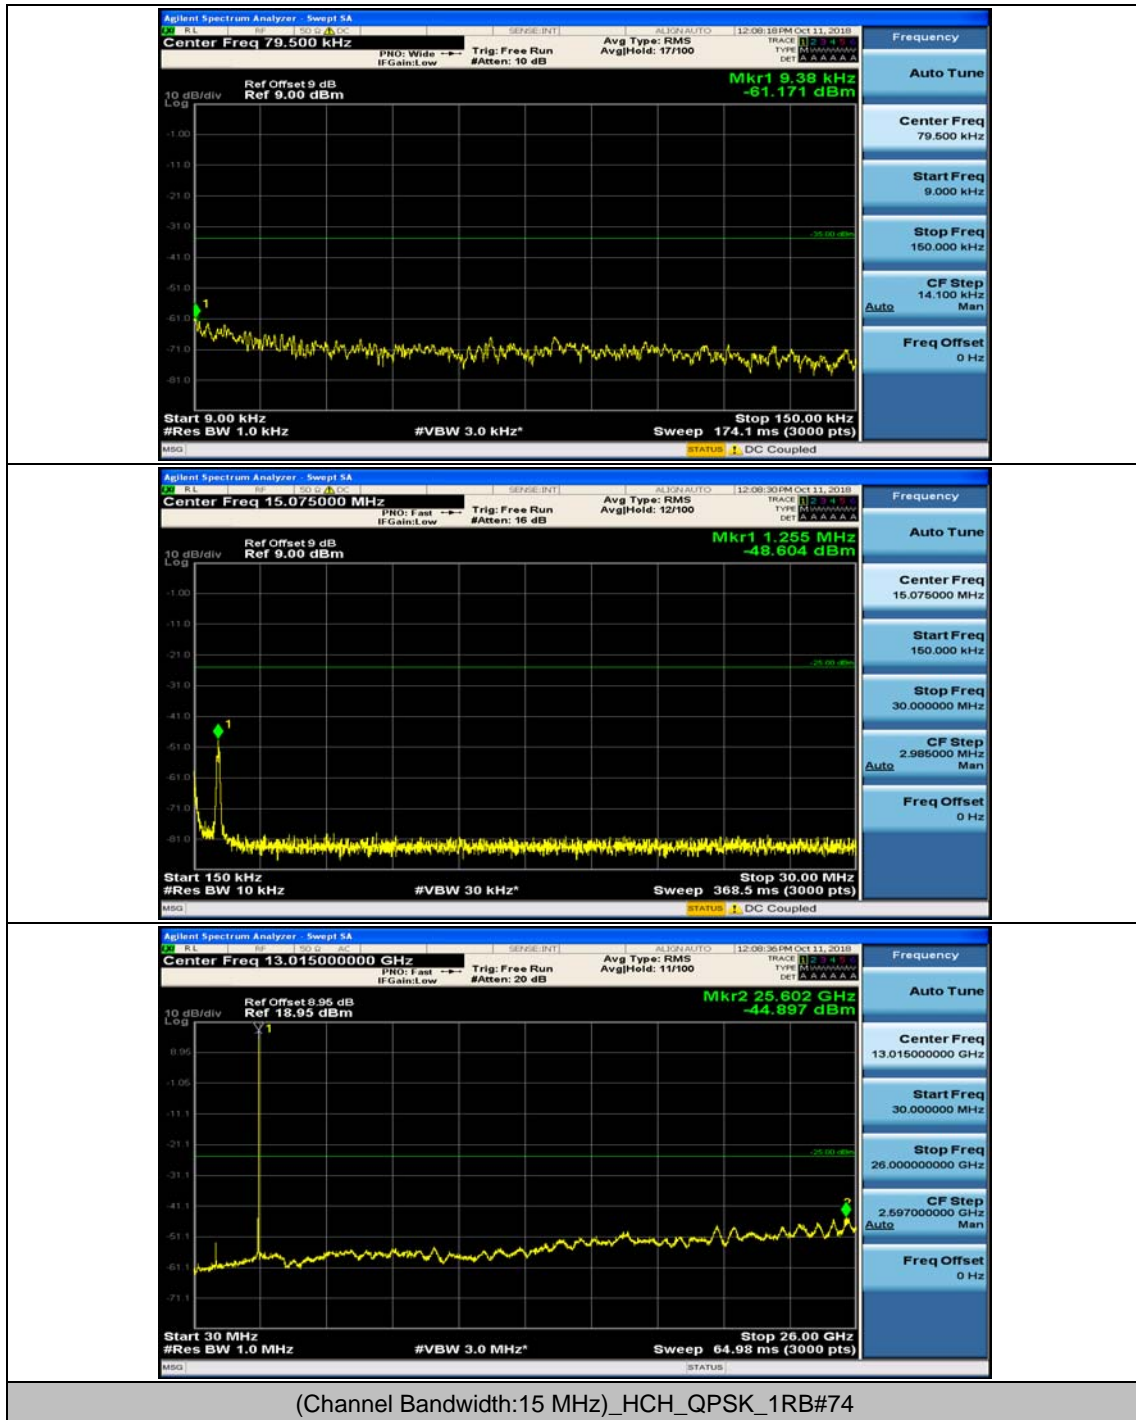

Channel Bandwidth: 10 MHz_LCH_16QAM_1RB#24

Channel Bandwidth: 10 MHz_MCH_16QAM_1RB#0

Channel Bandwidth: 10 MHz_MCH_16QAM_1RB#24

Channel Bandwidth: 10 MHz_HCH_16QAM_1RB#0

Channel Bandwidth: 10 MHz_HCH_16QAM_1RB#24

Channel Bandwidth: 15 MHz

(Channel Bandwidth:15 MHz)_MCH_QPSK_1RB#0

(Channel Bandwidth:15 MHz)_MCH_QPSK_1RB#37

(Channel Bandwidth:15 MHz)_HCH_QPSK_1RB#0

(Channel Bandwidth:15 MHz)_HCH_QPSK_1RB#37

(Channel Bandwidth:15 MHz)_LCH_16QAM_1RB#0

Channel Bandwidth: 20 MHz