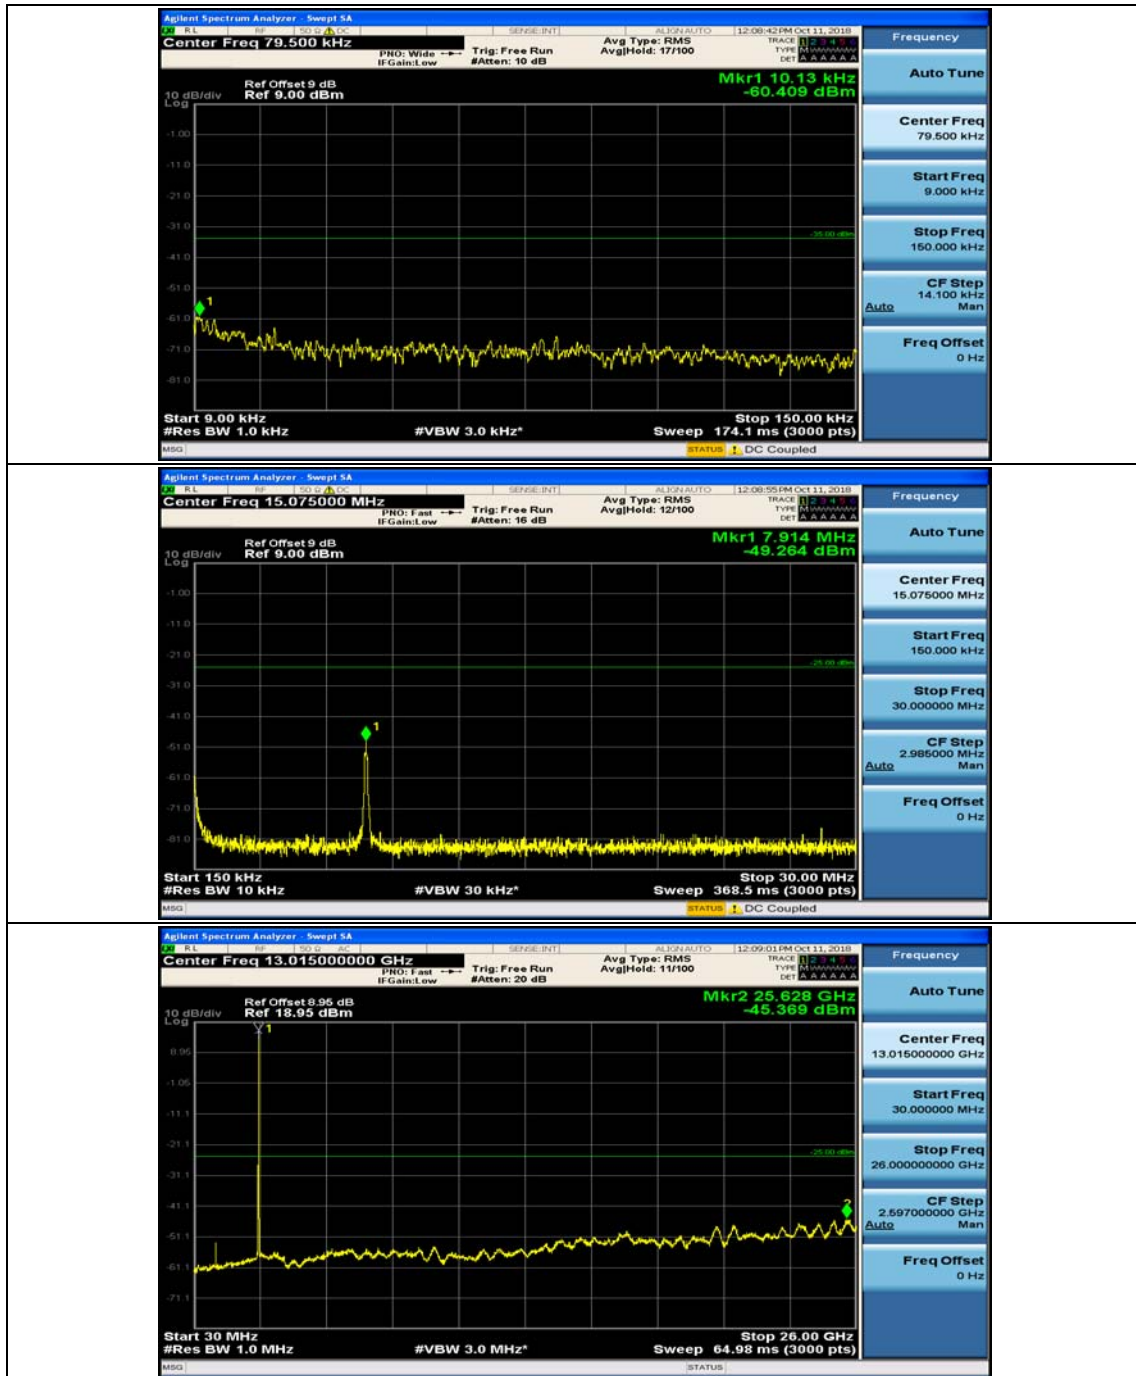

Channel Bandwidth: 15 MHz

(Channel Bandwidth:15 MHz)_MCH_QPSK_1RB#0

(Channel Bandwidth:15 MHz)_MCH_QPSK_1RB#37

(Channel Bandwidth:15 MHz)_HCH_QPSK_1RB#0

(Channel Bandwidth:15 MHz)_HCH_QPSK_1RB#37

(Channel Bandwidth:15 MHz)_LCH_16QAM_1RB#0

Channel Bandwidth: 20 MHz