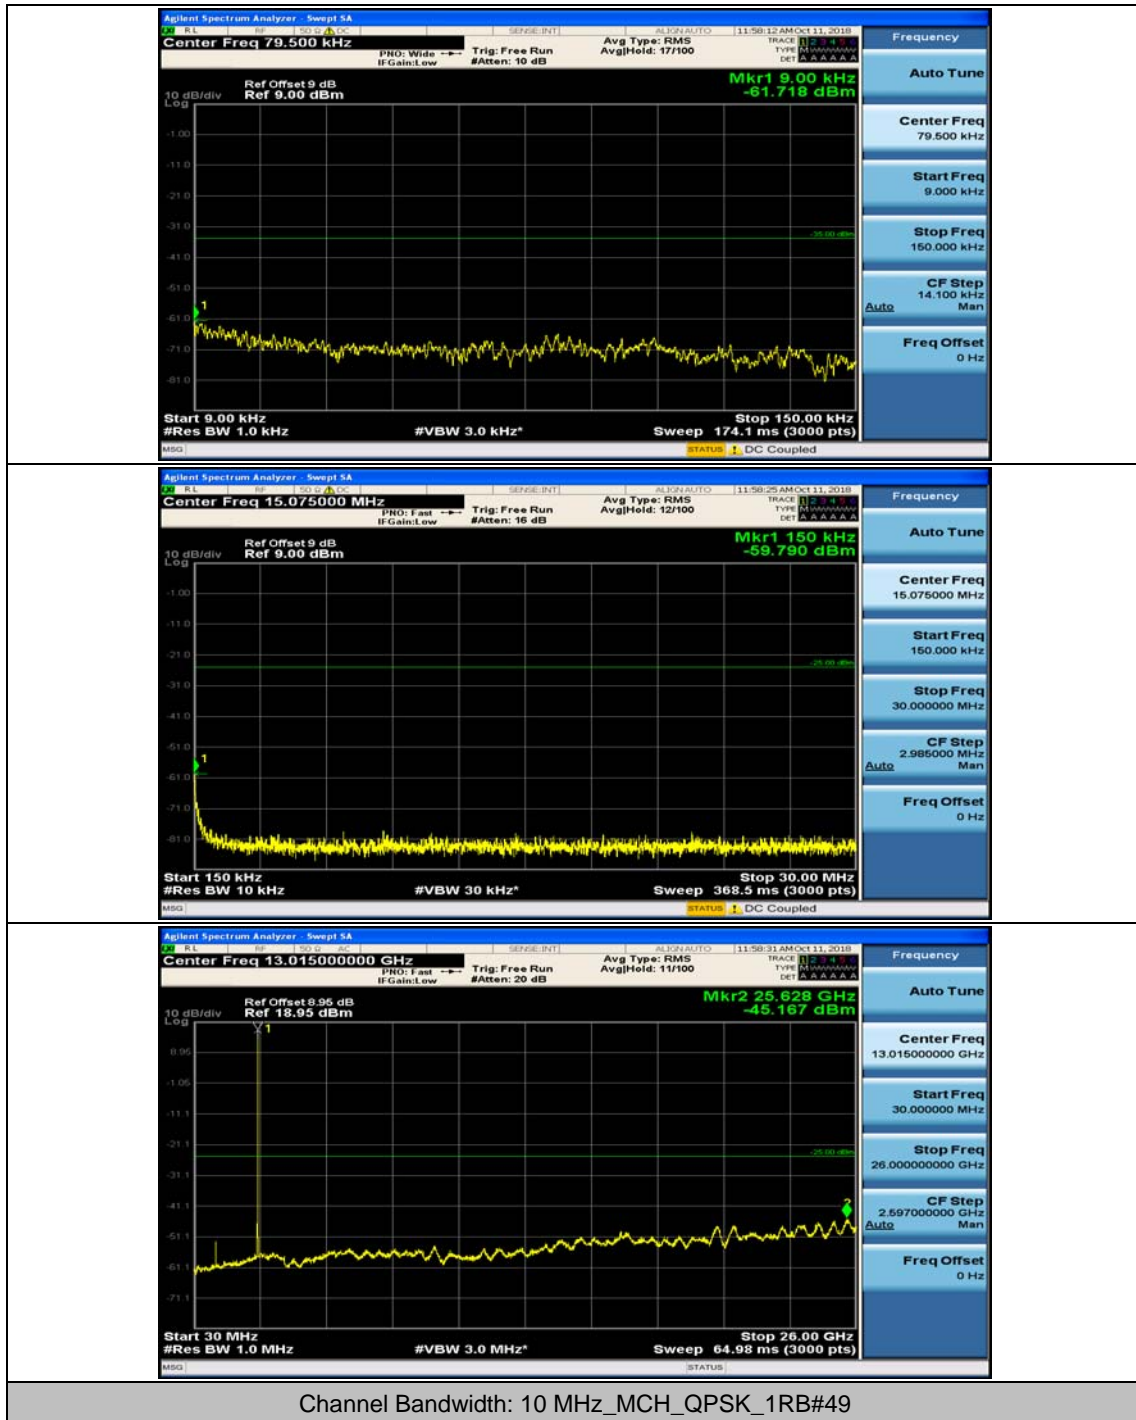

Channel Bandwidth: 10 MHz

Channel Bandwidth: 10 MHz_MCH_QPSK_1RB#0

Channel Bandwidth: 10 MHz_MCH_QPSK_1RB#24

Channel Bandwidth: 10 MHz_HCH_QPSK_1RB#0

Channel Bandwidth: 10 MHz_HCH_QPSK_1RB#24

Channel Bandwidth: 10 MHz_LCH_16QAM_1RB#0

Channel Bandwidth: 10 MHz_LCH_16QAM_1RB#24

Channel Bandwidth: 10 MHz_MCH_16QAM_1RB#0

Channel Bandwidth: 10 MHz_MCH_16QAM_1RB#24

Channel Bandwidth: 10 MHz_HCH_16QAM_1RB#0

Channel Bandwidth: 10 MHz_HCH_16QAM_1RB#24

Channel Bandwidth: 15 MHz

(Channel Bandwidth:15 MHz)_MCH_QPSK_1RB#0

(Channel Bandwidth:15 MHz)_MCH_QPSK_1RB#37

(Channel Bandwidth:15 MHz)_HCH_QPSK_1RB#0

(Channel Bandwidth:15 MHz)_HCH_QPSK_1RB#37

(Channel Bandwidth:15 MHz)_LCH_16QAM_1RB#0

Channel Bandwidth: 20 MHz