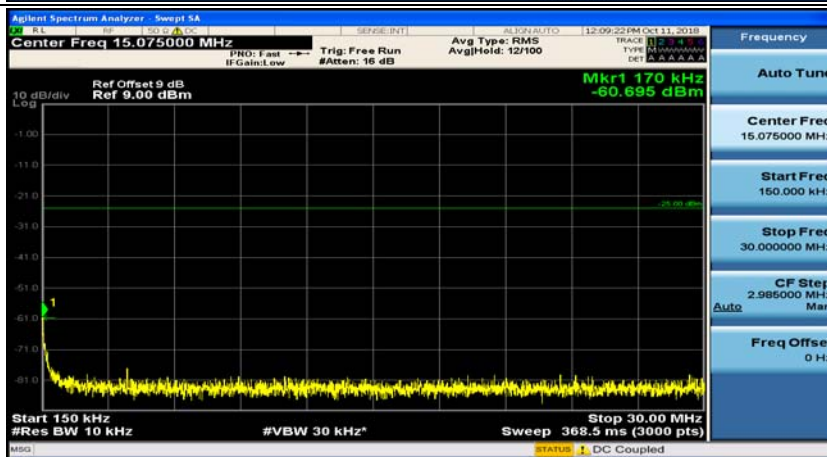

(Channel Bandwidth:15 MHz)_HCH_16QAM_1RB#0

(Channel Bandwidth:15 MHz)_HCH_16QAM_1RB#37