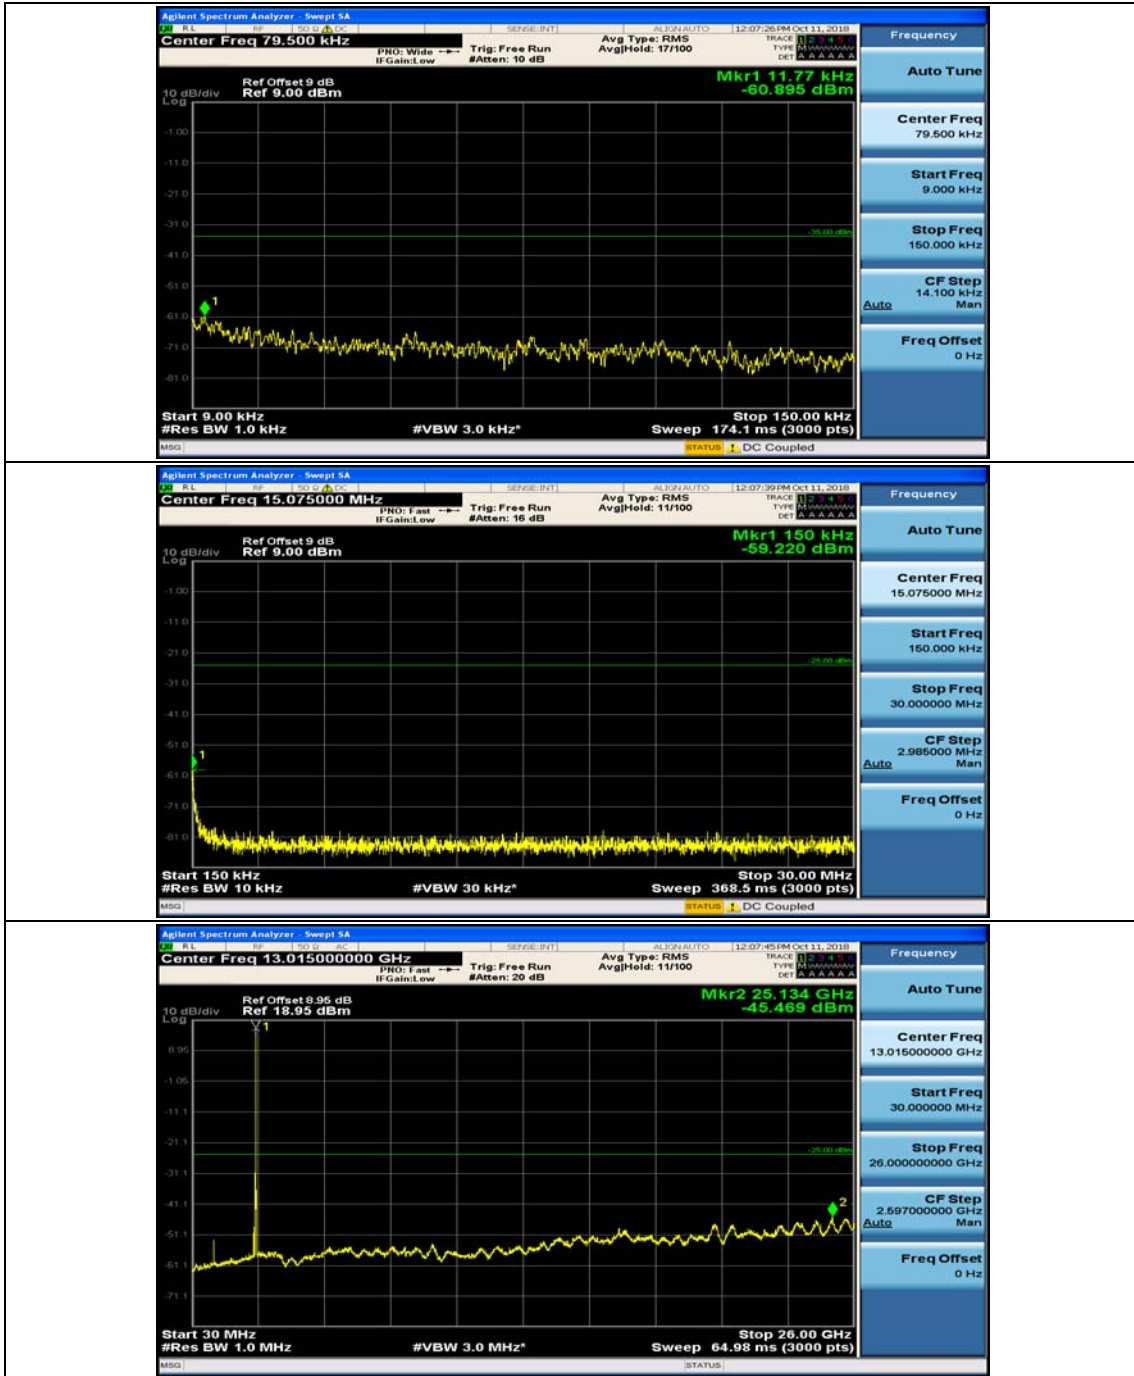

(Channel Bandwidth:15 MHz)_LCH_16QAM_1RB#37

(Channel Bandwidth:15 MHz)_MCH_16QAM_1RB#0

(Channel Bandwidth:15 MHz)_MCH_16QAM_1RB#37

(Channel Bandwidth:15 MHz)_HCH_16QAM_1RB#0

(Channel Bandwidth:15 MHz)_HCH_16QAM_1RB#37

Channel Bandwidth: 20 MHz