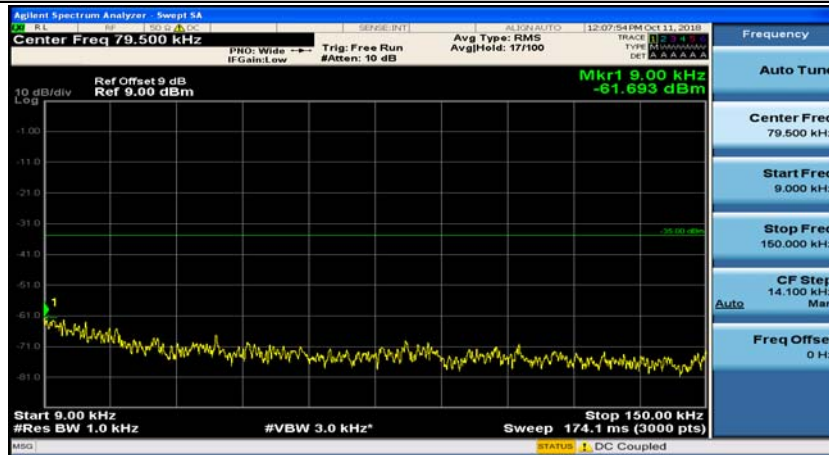

Channel Bandwidth: 15 MHz

(Channel Bandwidth:15 MHz)_MCH_QPSK_1RB#0

(Channel Bandwidth:15 MHz)_MCH_QPSK_1RB#37

(Channel Bandwidth:15 MHz)_HCH_QPSK_1RB#0

(Channel Bandwidth:15 MHz)_HCH_QPSK_1RB#37

(Channel Bandwidth:15 MHz)_LCH_16QAM_1RB#0

Channel Bandwidth: 20 MHz