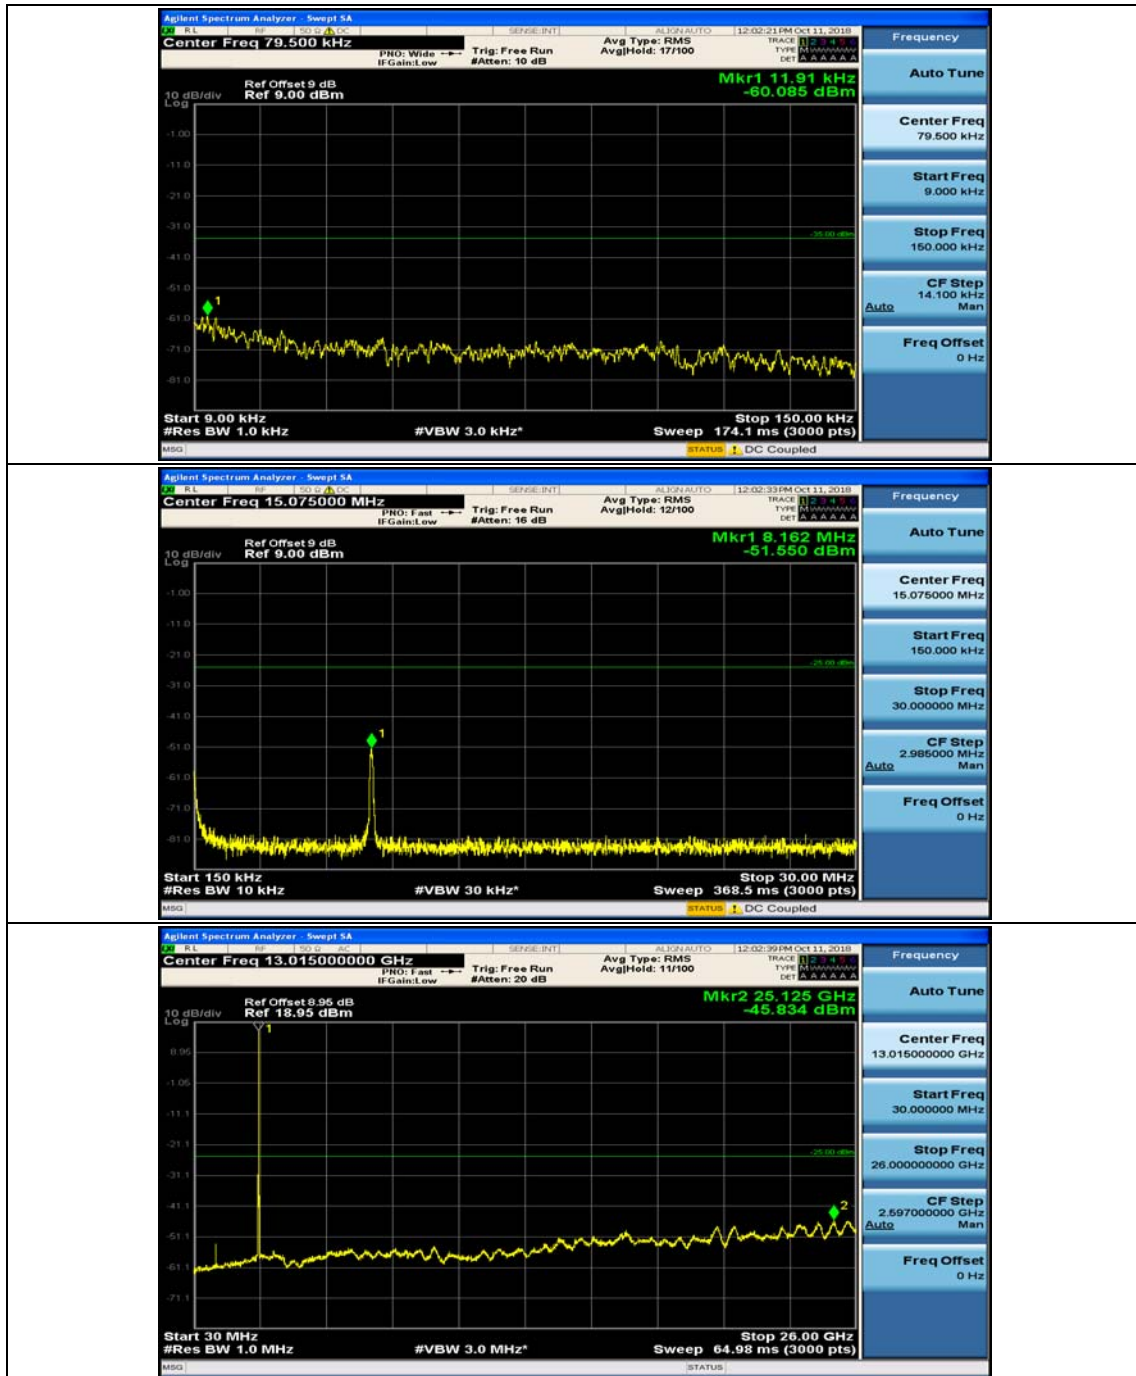

Channel Bandwidth: 10 MHz

Channel Bandwidth: 10 MHz_MCH_QPSK_1RB#0

Channel Bandwidth: 10 MHz_MCH_QPSK_1RB#24

Channel Bandwidth: 10 MHz_HCH_QPSK_1RB#0

Channel Bandwidth: 10 MHz_HCH_QPSK_1RB#24

Channel Bandwidth: 10 MHz_LCH_16QAM_1RB#0

Channel Bandwidth: 10 MHz_LCH_16QAM_1RB#24

Channel Bandwidth: 10 MHz_MCH_16QAM_1RB#0

Channel Bandwidth: 10 MHz_MCH_16QAM_1RB#24

Channel Bandwidth: 10 MHz_HCH_16QAM_1RB#0

Channel Bandwidth: 10 MHz_HCH_16QAM_1RB#24

Channel Bandwidth: 15 MHz

(Channel Bandwidth:15 MHz)_MCH_QPSK_1RB#0

(Channel Bandwidth:15 MHz)_MCH_QPSK_1RB#37

(Channel Bandwidth:15 MHz)_HCH_QPSK_1RB#0

(Channel Bandwidth:15 MHz)_HCH_QPSK_1RB#37

(Channel Bandwidth:15 MHz)_LCH_16QAM_1RB#0