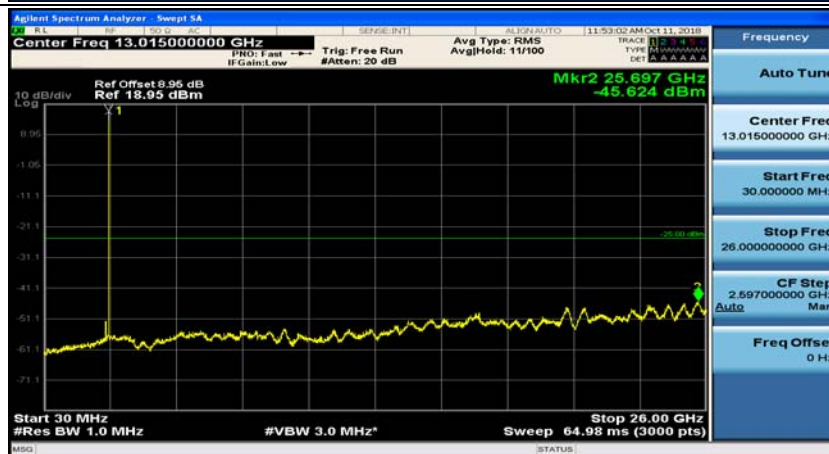

Test Graphs

Channel Bandwidth: 5 MHz

(Channel Bandwidth: 5 MHz)_MCH_QPSK_1RB#0

(Channel Bandwidth: 5 MHz)_MCH_QPSK_1RB#12

(Channel Bandwidth: 5 MHz)_HCH_QPSK_1RB#0

(Channel Bandwidth: 5 MHz)_HCH_QPSK_1RB#12