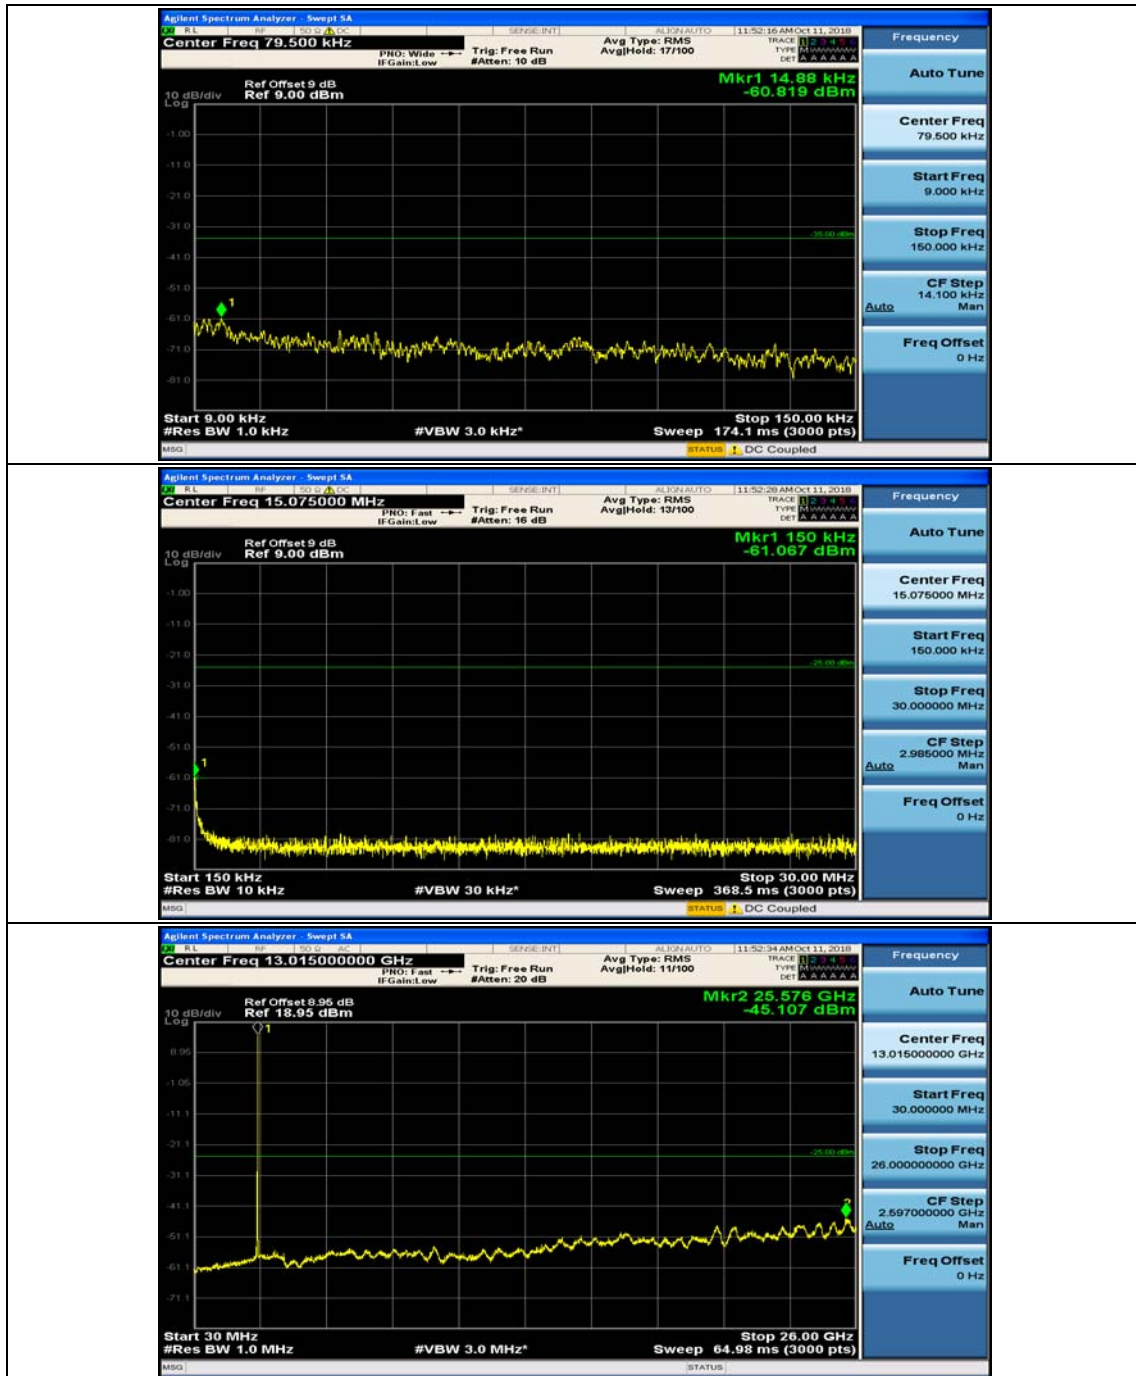

(Channel Bandwidth: 5 MHz)_LCH_16QAM_1RB#0

(Channel Bandwidth: 5 MHz)_LCH_16QAM_1RB#12

(Channel Bandwidth: 5 MHz)_MCH_16QAM_1RB#0

(Channel Bandwidth: 5 MHz)_MCH_16QAM_1RB#12

(Channel Bandwidth: 5 MHz)_HCH_16QAM_1RB#0

(Channel Bandwidth: 5 MHz)_HCH_16QAM_1RB#12