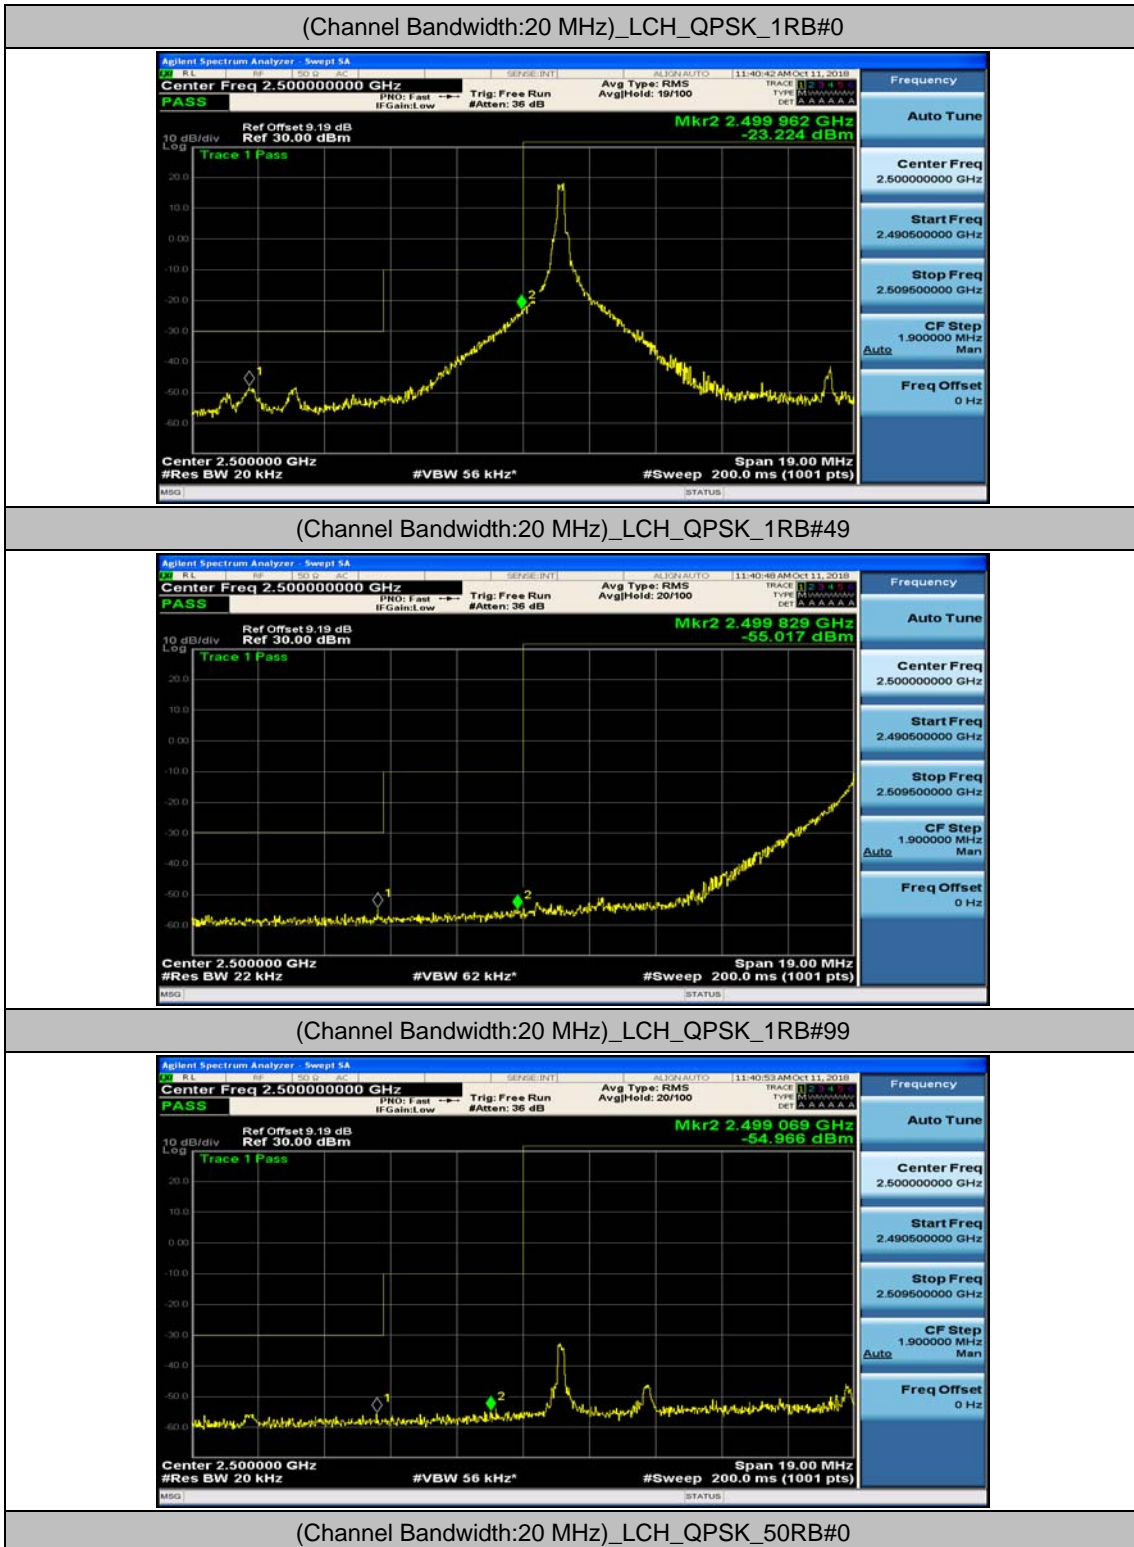

(Channel Bandwidth:15 MHz)_LCH_16QAM_75RB#0

(Channel Bandwidth:15 MHz)_HCH_16QAM_1RB#0

(Channel Bandwidth:15 MHz)_HCH_16QAM_1RB#37

(Channel Bandwidth:15 MHz)_HCH_16QAM_37RB#38

(Channel Bandwidth:15 MHz)_HCH_16QAM_75RB#0

Channel Bandwidth: 20 MHz

(Channel Bandwidth:20 MHz)_LCH_QPSK_50RB#25

(Channel Bandwidth:20 MHz)_LCH_QPSK_50RB#50

(Channel Bandwidth:20 MHz)_LCH_QPSK_100RB#0

(Channel Bandwidth:20 MHz)_HCH_QPSK_1RB#0

(Channel Bandwidth:20 MHz)_HCH_QPSK_1RB#49