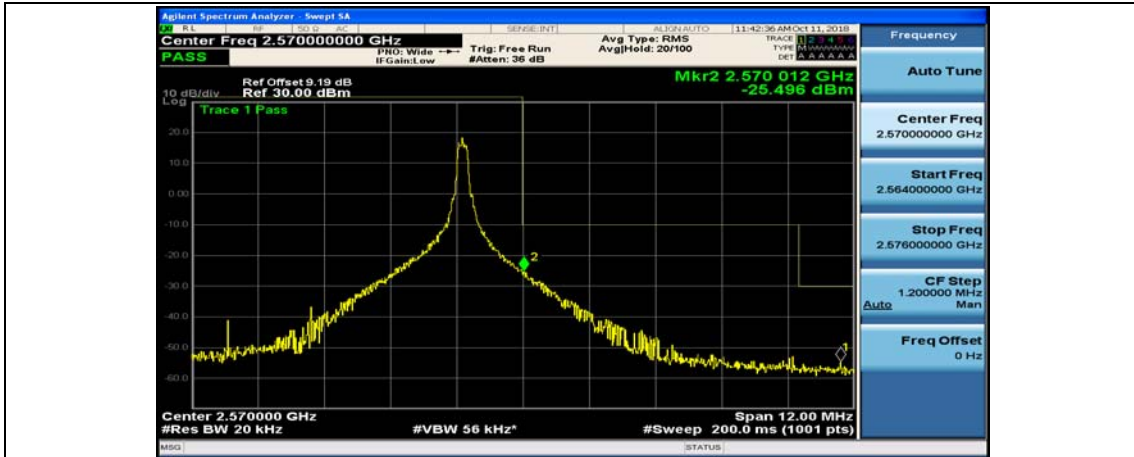

(Channel Bandwidth:20 MHz)_HCH_QPSK_1RB#49

(Channel Bandwidth:20 MHz)_HCH_QPSK_1RB#99