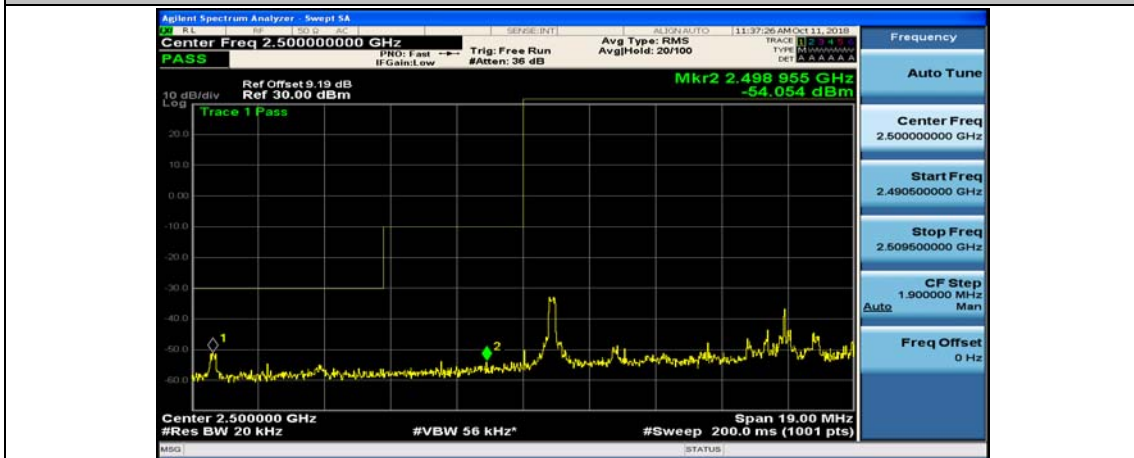

Channel Bandwidth: 10 MHz_HCH_16QAM_50RB#0

Channel Bandwidth: 15 MHz

(Channel Bandwidth:15 MHz)_LCH_QPSK_1RB#37

(Channel Bandwidth:15 MHz)_LCH_QPSK_1RB#74

(Channel Bandwidth:15 MHz)_LCH_QPSK_37RB#0

(Channel Bandwidth:15 MHz)_LCH_QPSK_37RB#18