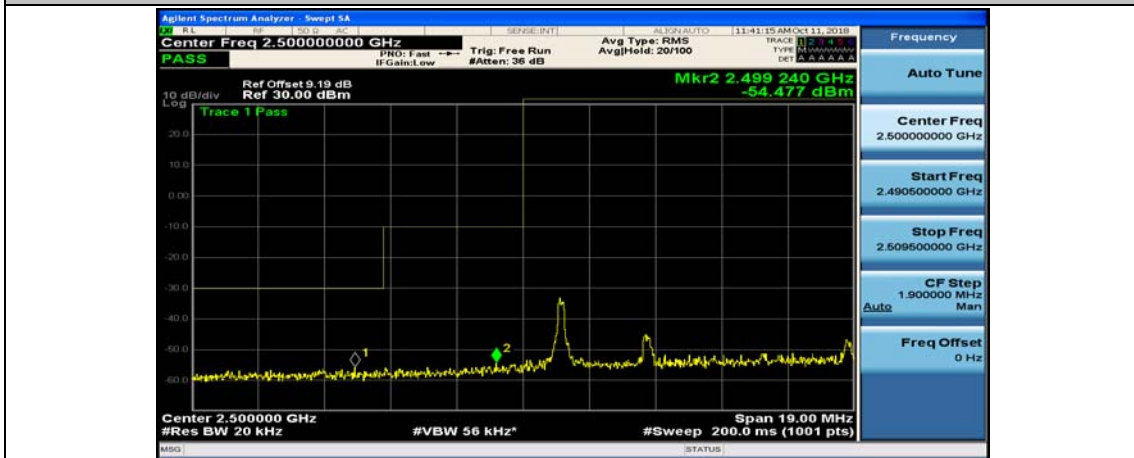

(Channel Bandwidth:20 MHz)_LCH_16QAM_1RB#99