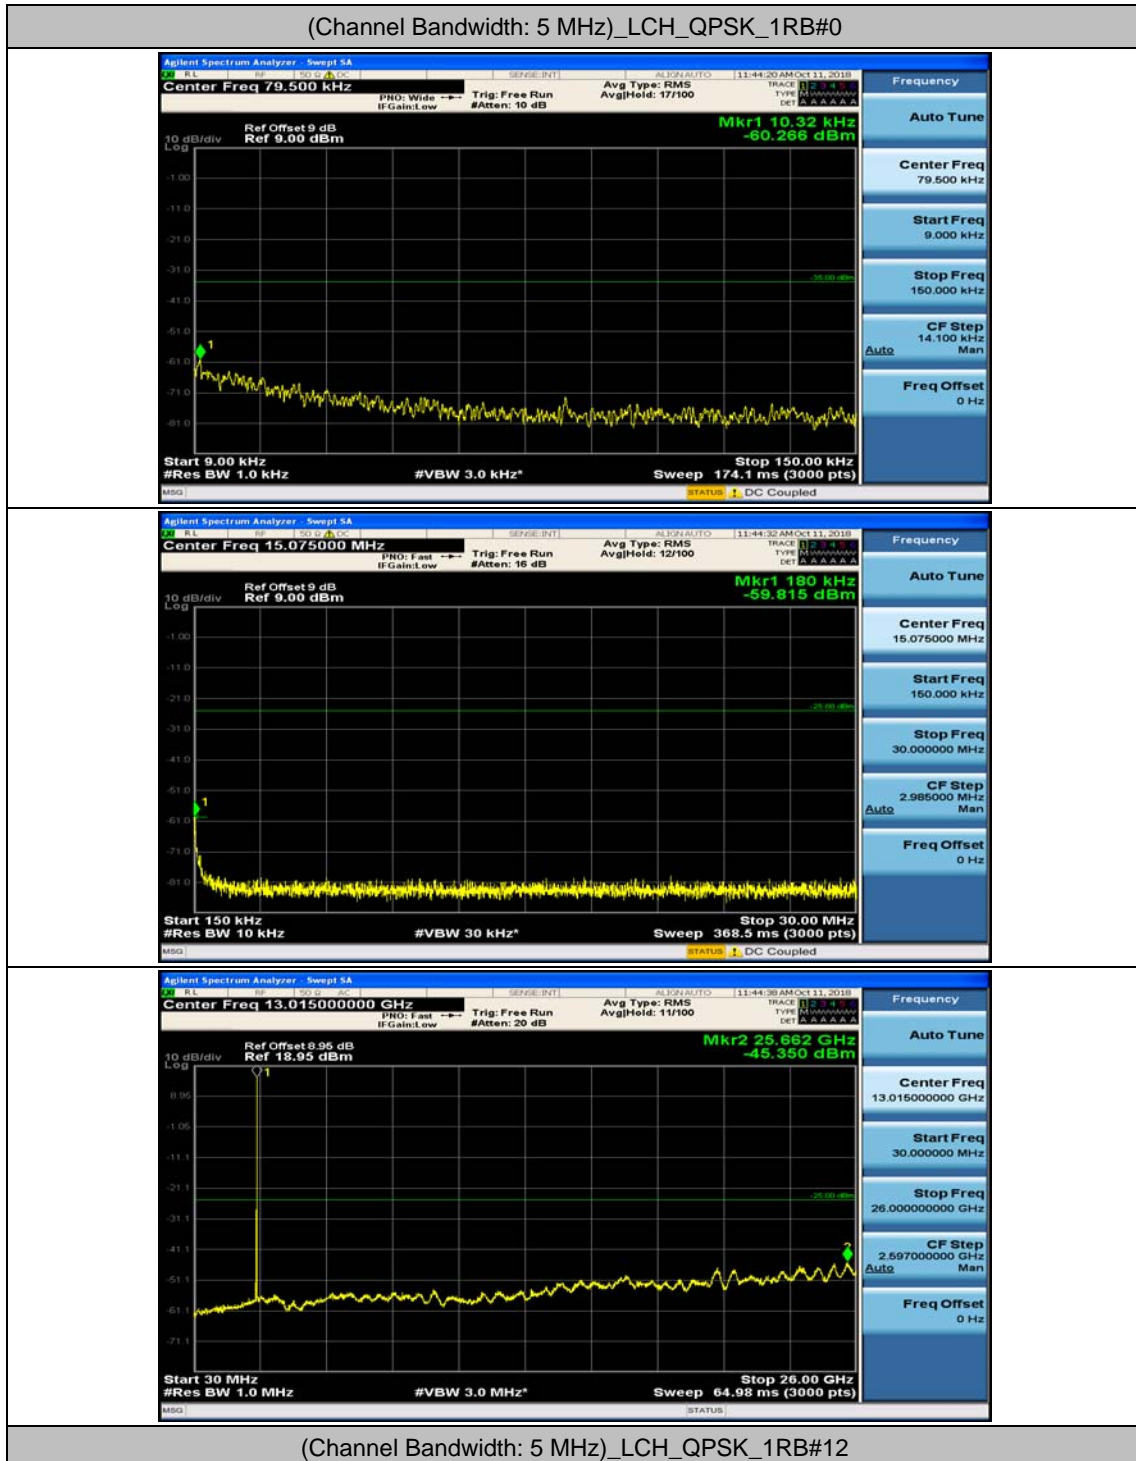

Appendix E: Conducted Spurious Emission

Test Graphs

Channel Bandwidth: 5 MHz