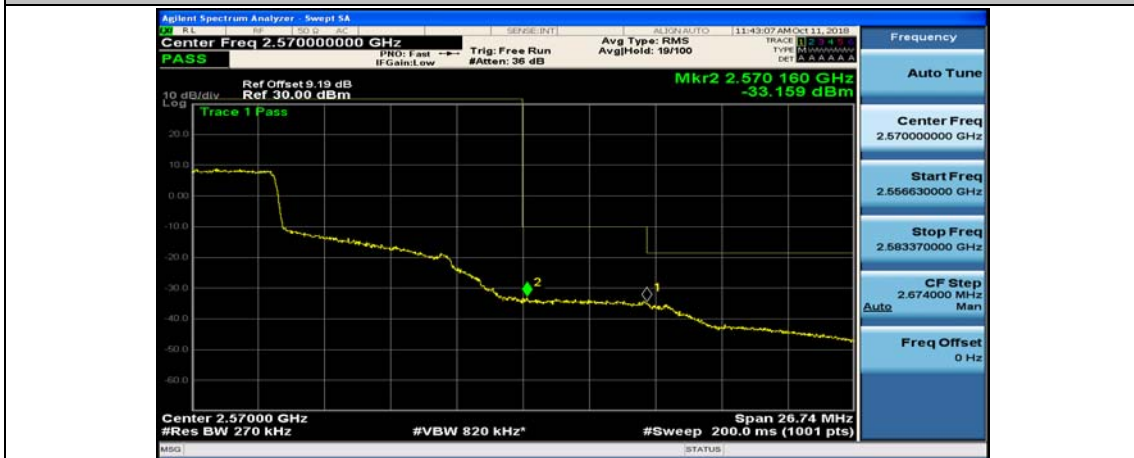

(Channel Bandwidth:20 MHz)_HCH_QPSK_50RB#0