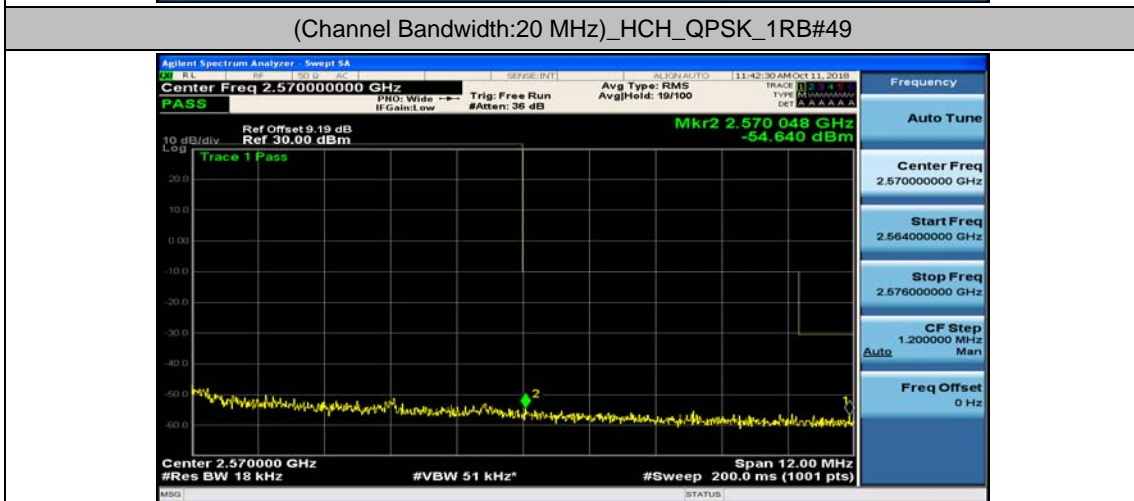

Channel Bandwidth: 20 MHz

(Channel Bandwidth:20 MHz)_LCH_QPSK_50RB#25

(Channel Bandwidth:20 MHz)_LCH_QPSK_50RB#50

(Channel Bandwidth:20 MHz)_LCH_QPSK_100RB#0

(Channel Bandwidth:20 MHz)_HCH_QPSK_1RB#0

(Channel Bandwidth:20 MHz)_HCH_QPSK_1RB#49