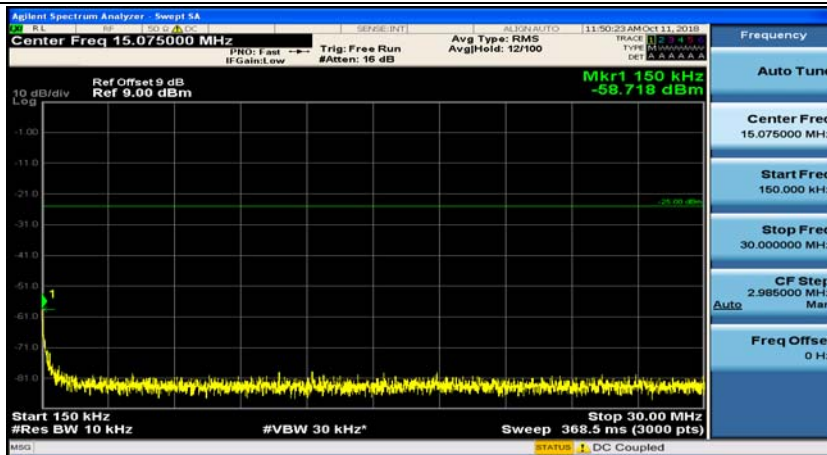

Test Graphs

Channel Bandwidth: 5 MHz

(Channel Bandwidth: 5 MHz)_MCH_QPSK_1RB#0

(Channel Bandwidth: 5 MHz)_MCH_QPSK_1RB#12

(Channel Bandwidth: 5 MHz)_HCH_QPSK_1RB#0

(Channel Bandwidth: 5 MHz)_HCH_QPSK_1RB#12