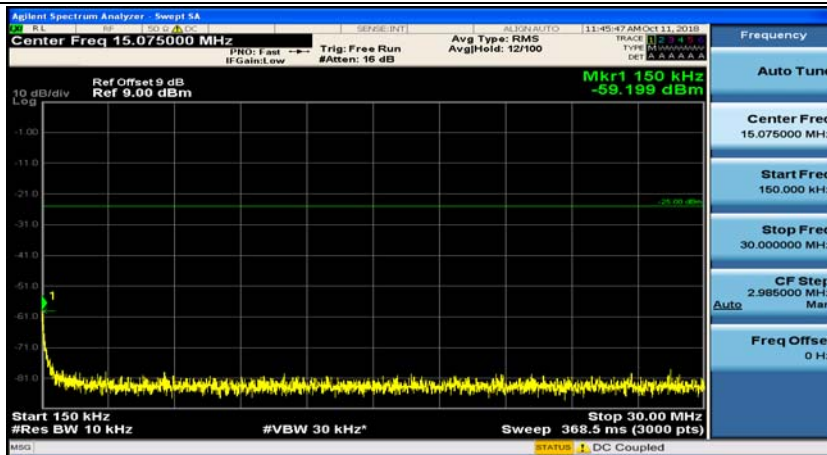

(Channel Bandwidth: 5 MHz)_LCH_16QAM_1RB#0