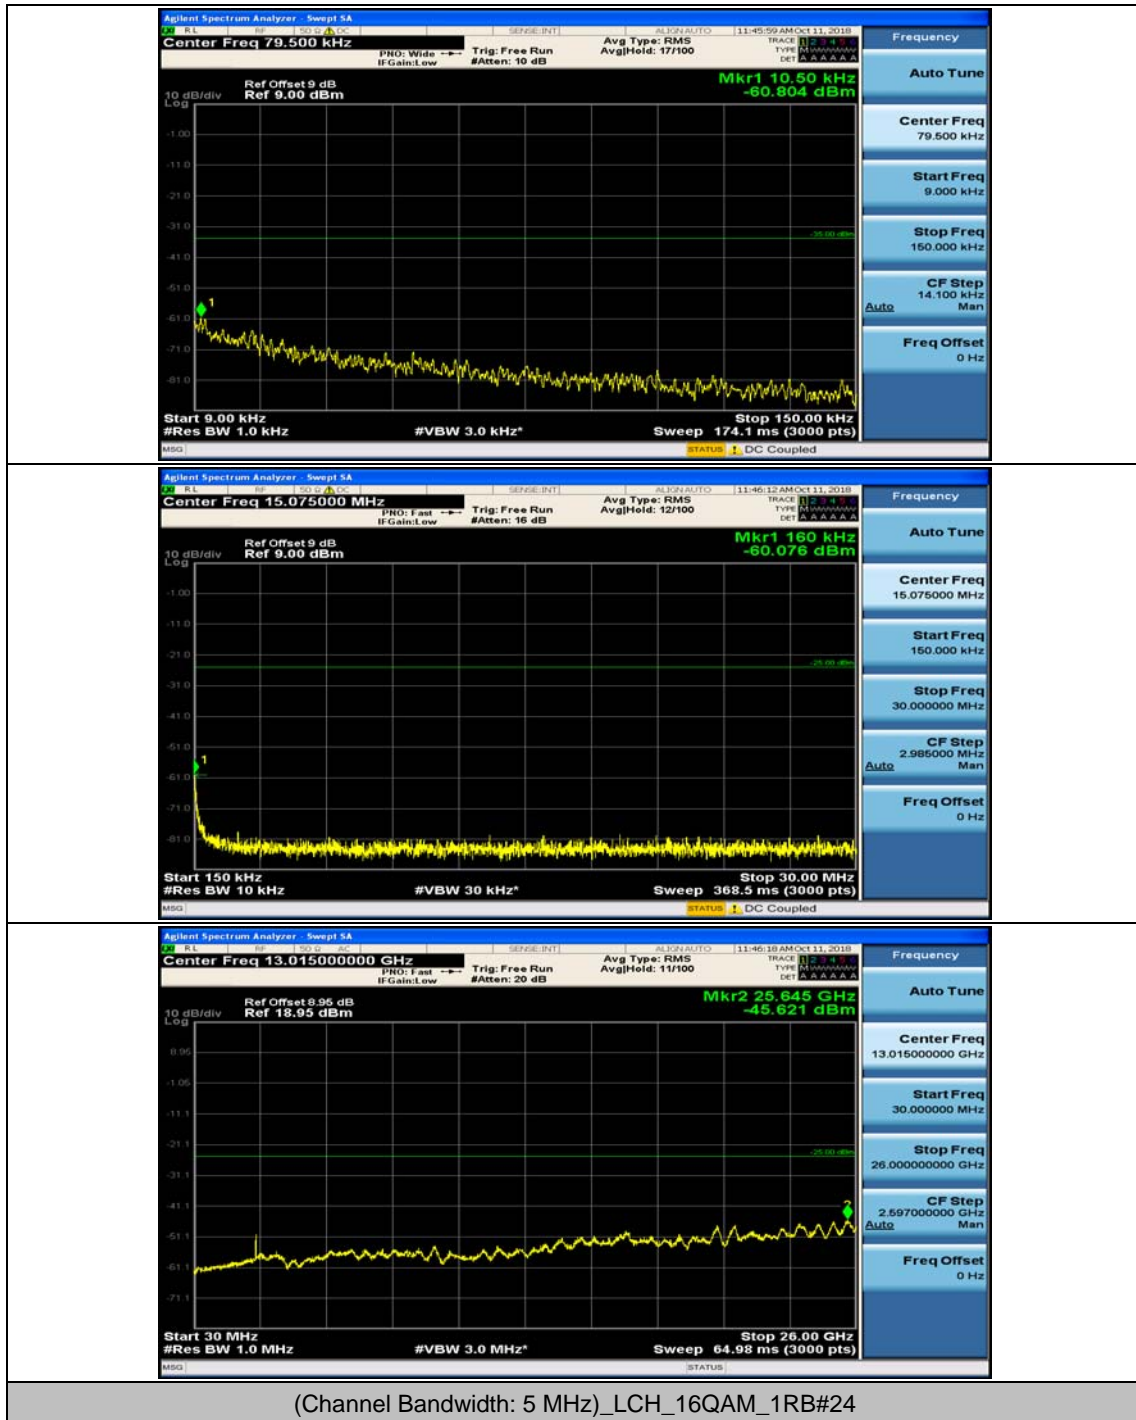

(Channel Bandwidth: 5 MHz)_LCH_16QAM_1RB#12