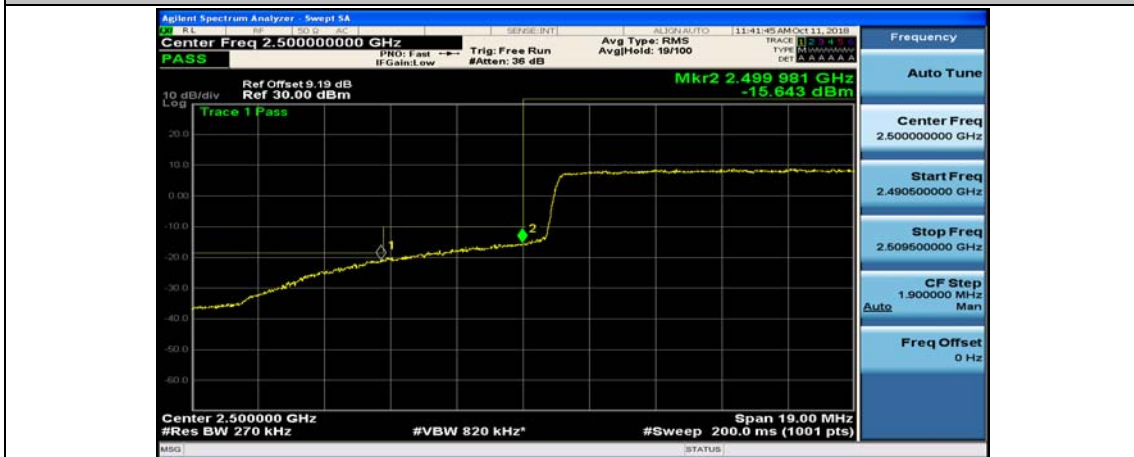

(Channel Bandwidth:20 MHz)_LCH_16QAM_1RB#0

(Channel Bandwidth:20 MHz)_LCH_16QAM_1RB#49

(Channel Bandwidth:20 MHz)_LCH_16QAM_1RB#99

(Channel Bandwidth:20 MHz)_LCH_16QAM_50RB#0

(Channel Bandwidth:20 MHz)_LCH_16QAM_50RB#25