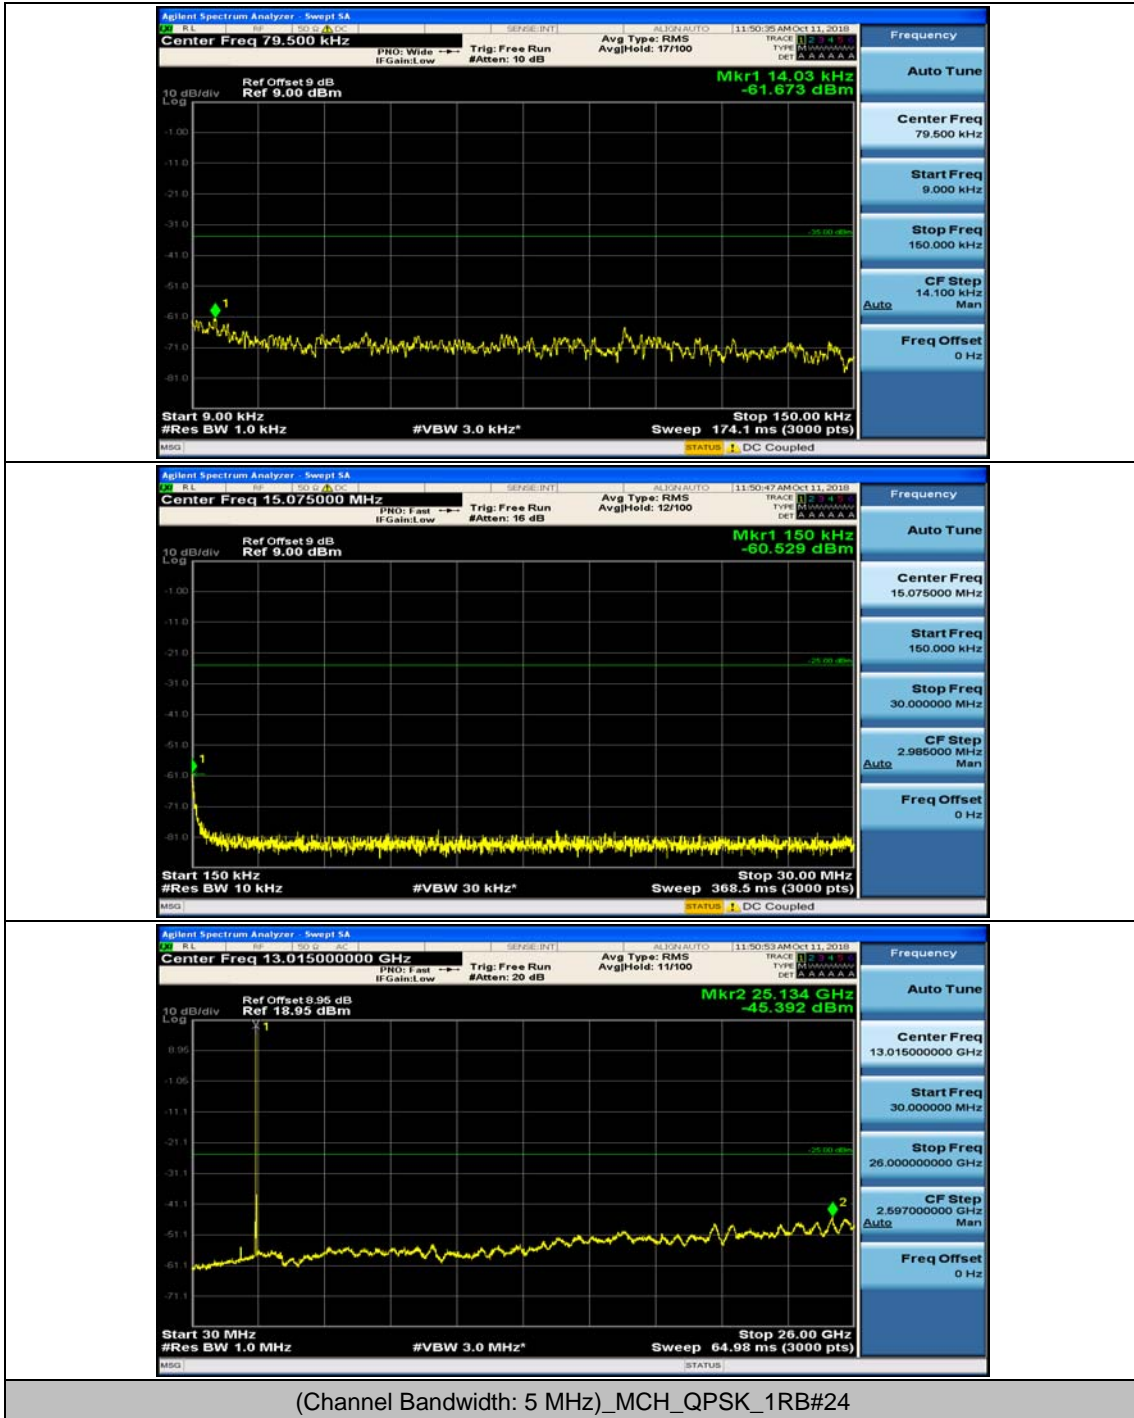

Test Graphs

Channel Bandwidth: 5 MHz

(Channel Bandwidth: 5 MHz)_MCH_QPSK_1RB#0

(Channel Bandwidth: 5 MHz)_MCH_QPSK_1RB#12

(Channel Bandwidth: 5 MHz)_HCH_QPSK_1RB#0

(Channel Bandwidth: 5 MHz)_HCH_QPSK_1RB#12