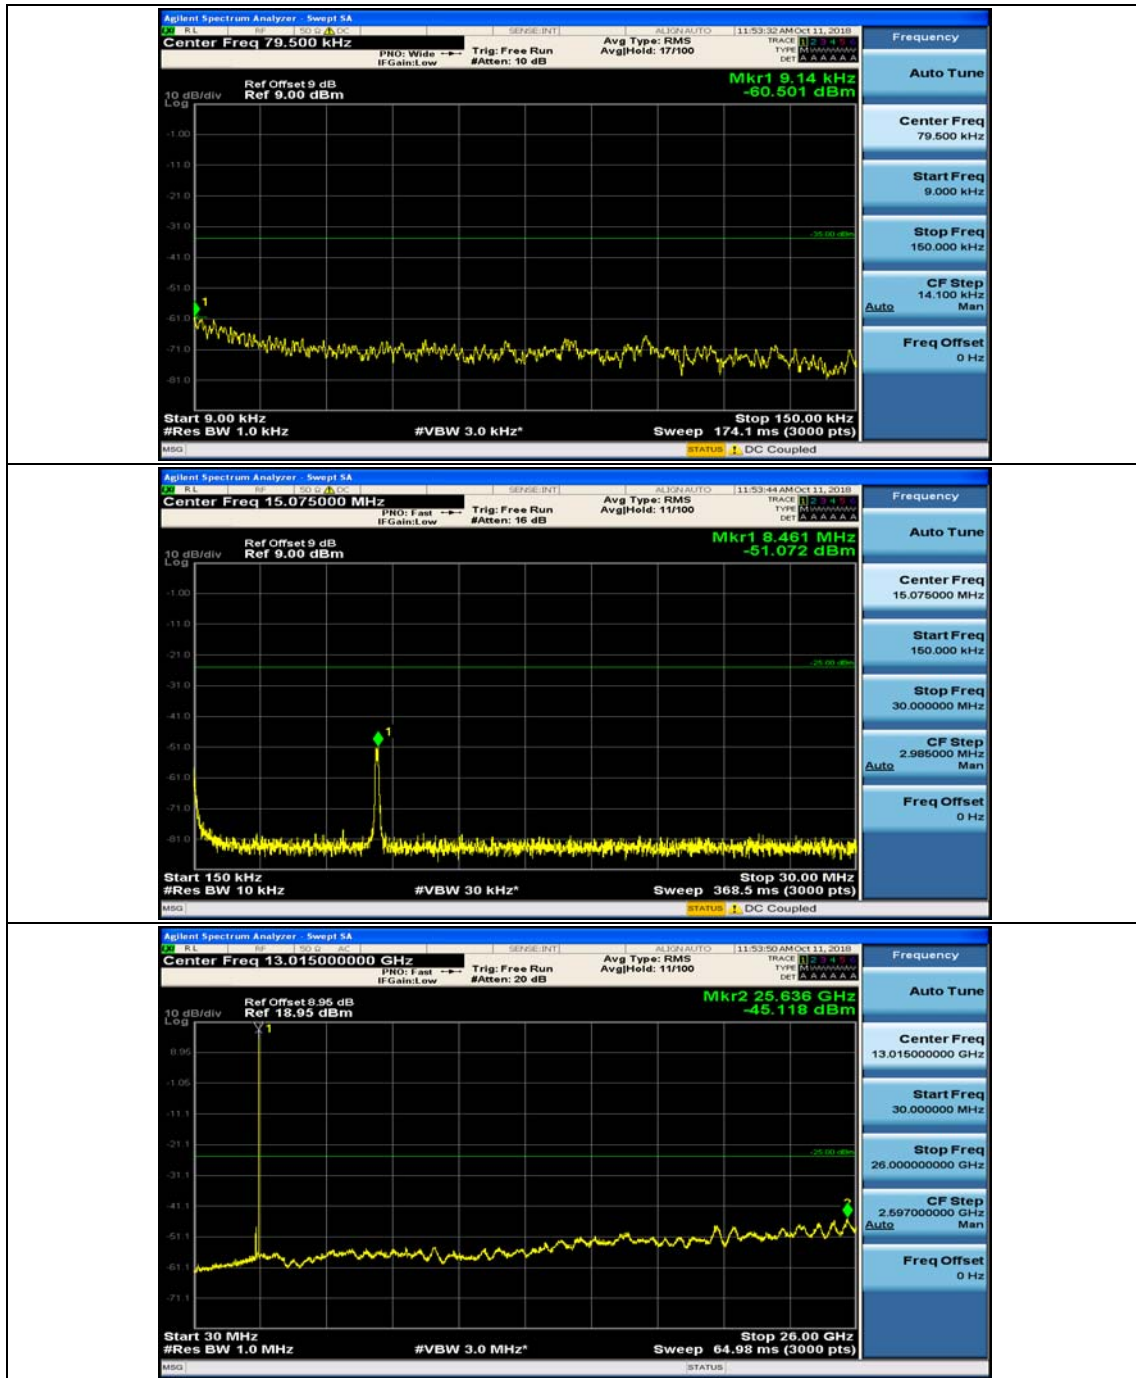

Test Graphs

Channel Bandwidth: 5 MHz

(Channel Bandwidth: 5 MHz)_MCH_QPSK_1RB#0

(Channel Bandwidth: 5 MHz)_MCH_QPSK_1RB#12

(Channel Bandwidth: 5 MHz)_HCH_QPSK_1RB#0

(Channel Bandwidth: 5 MHz)_HCH_QPSK_1RB#12