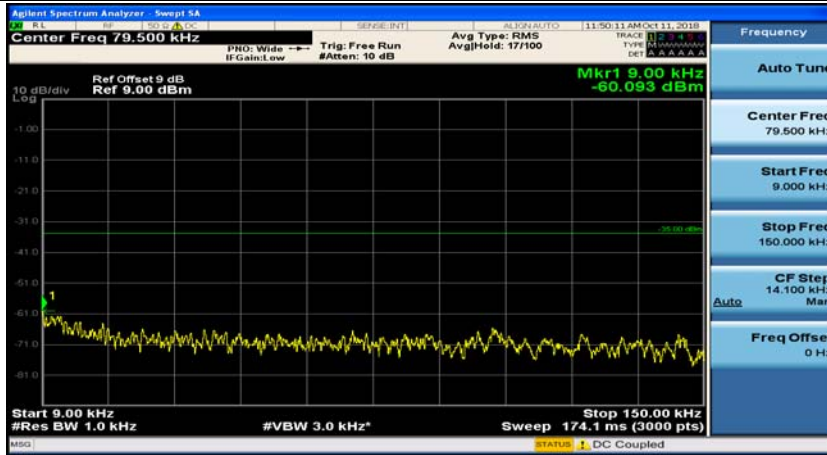

Test Graphs

Channel Bandwidth: 5 MHz

(Channel Bandwidth: 5 MHz)_MCH_QPSK_1RB#0

(Channel Bandwidth: 5 MHz)_MCH_QPSK_1RB#12

(Channel Bandwidth: 5 MHz)_HCH_QPSK_1RB#0

(Channel Bandwidth: 5 MHz)_HCH_QPSK_1RB#12