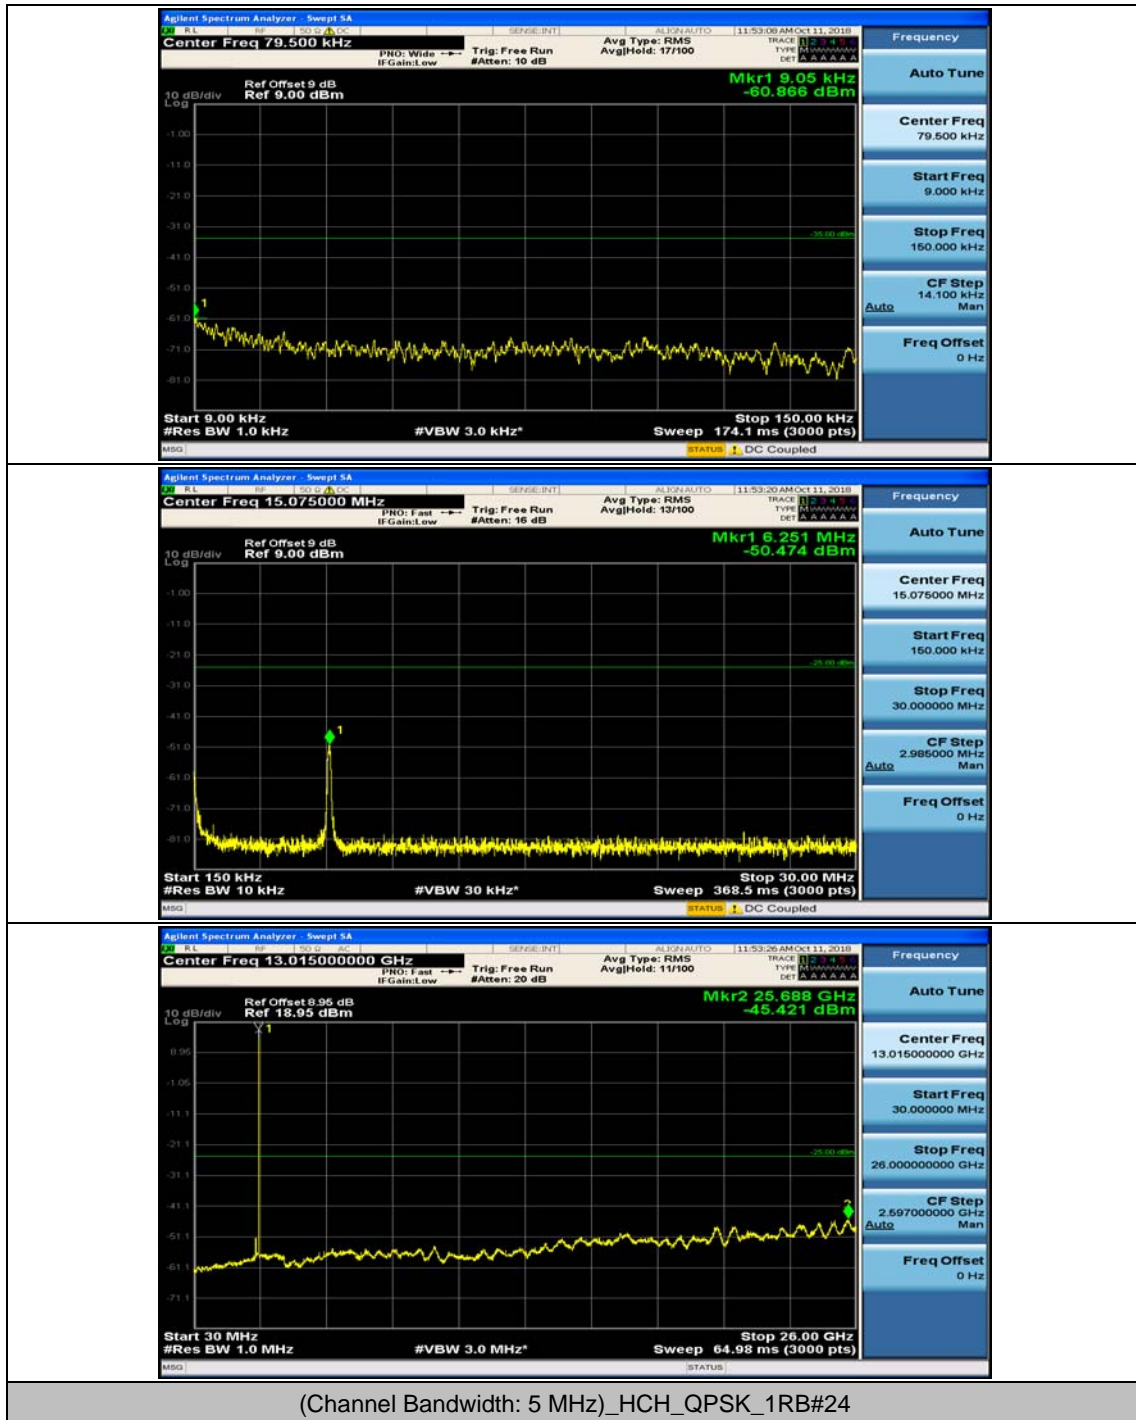

Test Graphs

Channel Bandwidth: 5 MHz

(Channel Bandwidth: 5 MHz)_MCH_QPSK_1RB#0

(Channel Bandwidth: 5 MHz)_MCH_QPSK_1RB#12

(Channel Bandwidth: 5 MHz)_HCH_QPSK_1RB#0

(Channel Bandwidth: 5 MHz)_HCH_QPSK_1RB#12