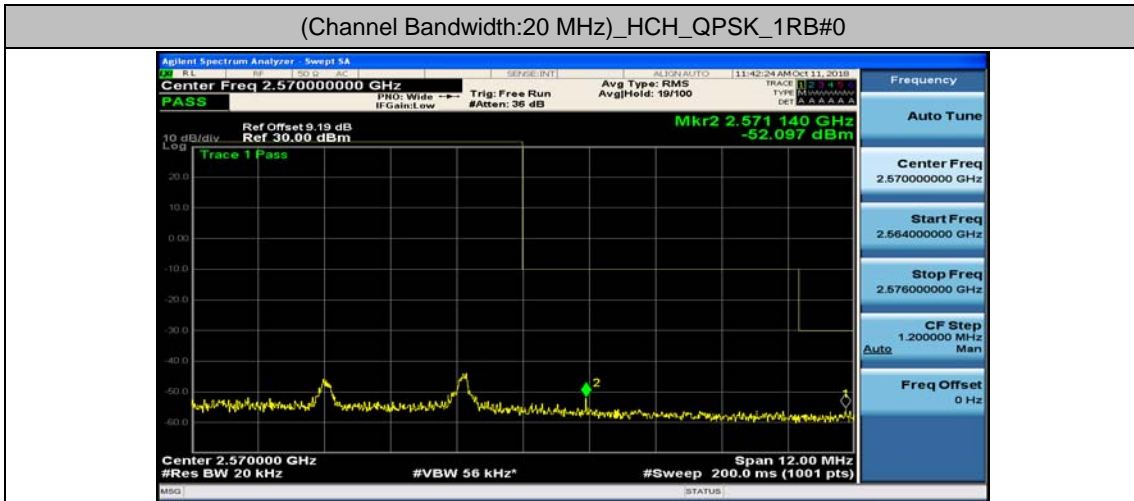

Channel Bandwidth: 20 MHz

(Channel Bandwidth:20 MHz)_LCH_QPSK_50RB#25

(Channel Bandwidth:20 MHz)_LCH_QPSK_50RB#50

(Channel Bandwidth:20 MHz)_LCH_QPSK_100RB#0

(Channel Bandwidth:20 MHz)_HCH_QPSK_1RB#0

(Channel Bandwidth:20 MHz)_HCH_QPSK_1RB#49