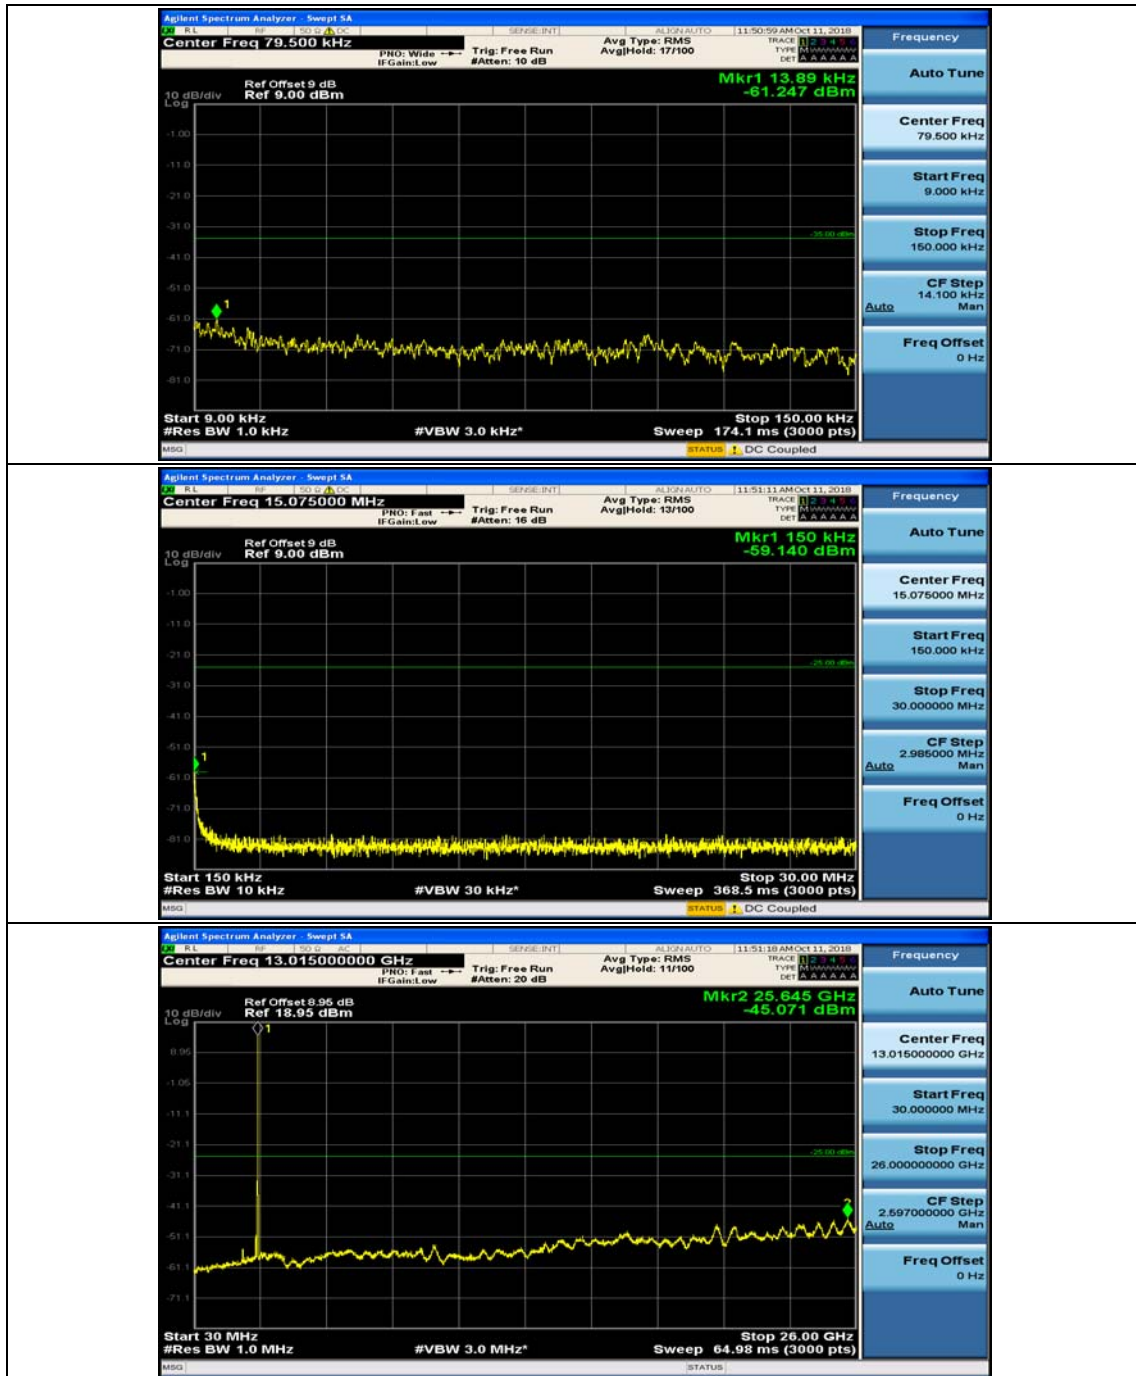

Test Graphs

Channel Bandwidth: 5 MHz

(Channel Bandwidth: 5 MHz)_MCH_QPSK_1RB#0

(Channel Bandwidth: 5 MHz)_MCH_QPSK_1RB#12

(Channel Bandwidth: 5 MHz)_HCH_QPSK_1RB#0

(Channel Bandwidth: 5 MHz)_HCH_QPSK_1RB#12