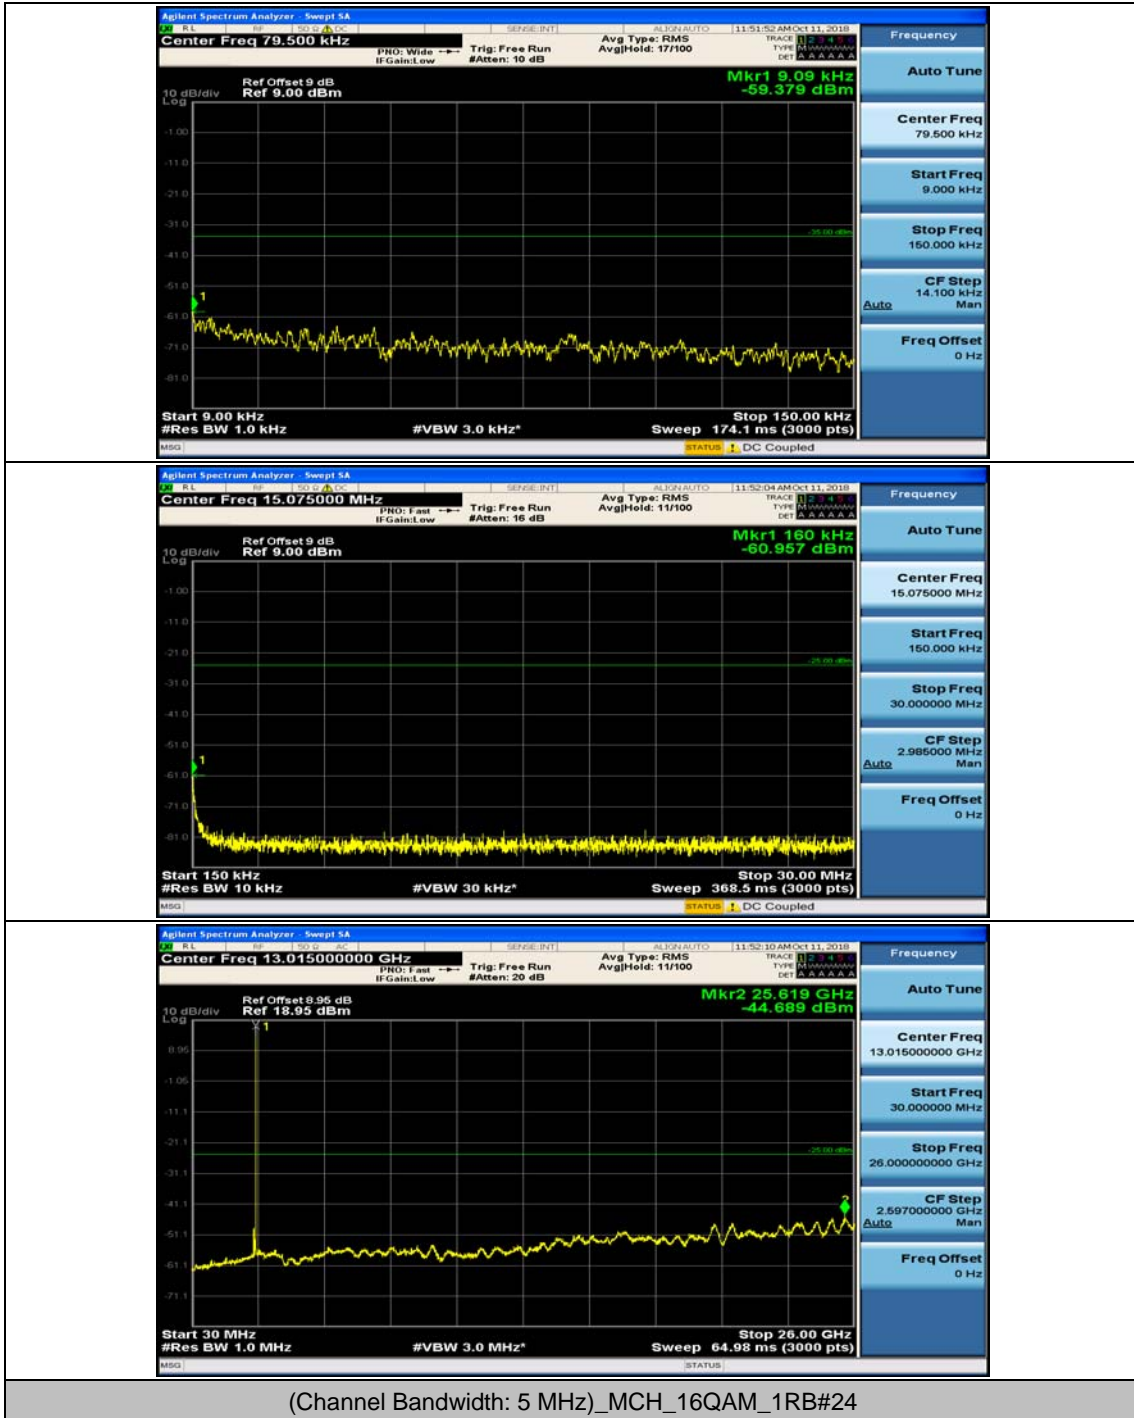

(Channel Bandwidth: 5 MHz)_LCH_16QAM_1RB#0

(Channel Bandwidth: 5 MHz)_LCH_16QAM_1RB#12

(Channel Bandwidth: 5 MHz)_MCH_16QAM_1RB#0

(Channel Bandwidth: 5 MHz)_MCH_16QAM_1RB#12

(Channel Bandwidth: 5 MHz)_HCH_16QAM_1RB#0

(Channel Bandwidth: 5 MHz)_HCH_16QAM_1RB#12