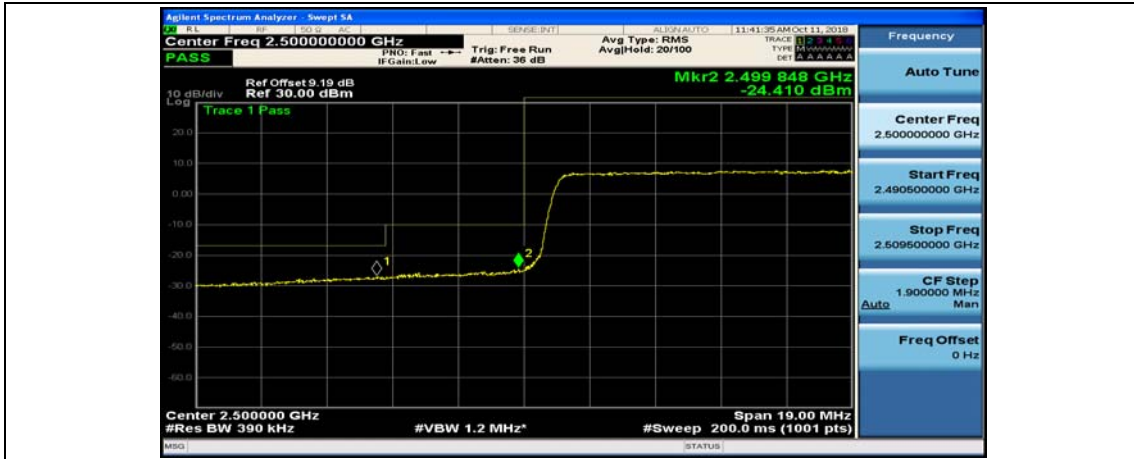

Channel Bandwidth: 20 MHz

(Channel Bandwidth:20 MHz)_LCH_QPSK_50RB#25

(Channel Bandwidth:20 MHz)_LCH_QPSK_50RB#50

(Channel Bandwidth:20 MHz)_LCH_QPSK_100RB#0

(Channel Bandwidth:20 MHz)_HCH_QPSK_1RB#0

(Channel Bandwidth:20 MHz)_HCH_QPSK_1RB#49