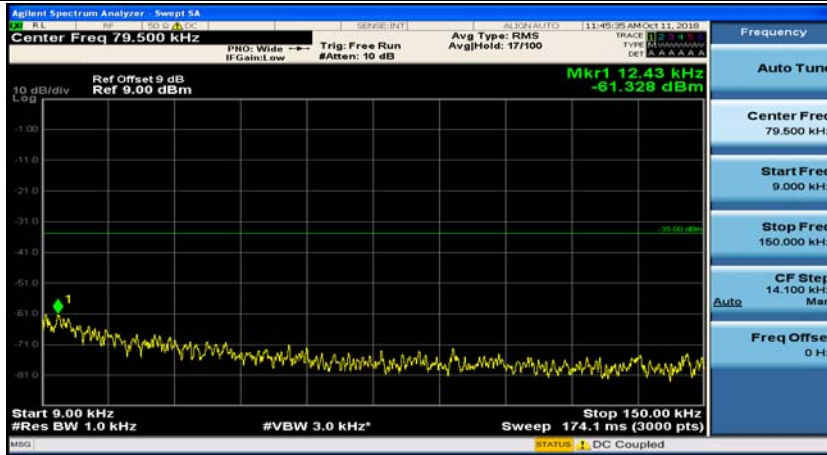

(Channel Bandwidth: 5 MHz)_LCH_16QAM_1RB#0