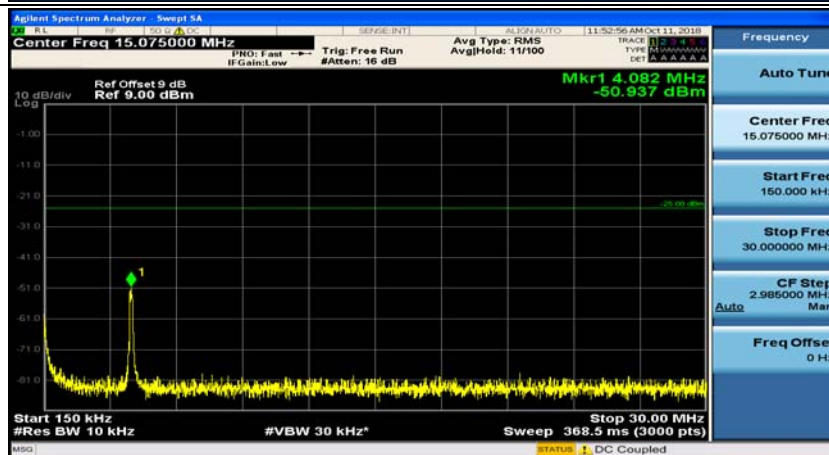

Test Graphs

Channel Bandwidth: 5 MHz

(Channel Bandwidth: 5 MHz)_MCH_QPSK_1RB#0

(Channel Bandwidth: 5 MHz)_MCH_QPSK_1RB#12

(Channel Bandwidth: 5 MHz)_HCH_QPSK_1RB#0

(Channel Bandwidth: 5 MHz)_HCH_QPSK_1RB#12