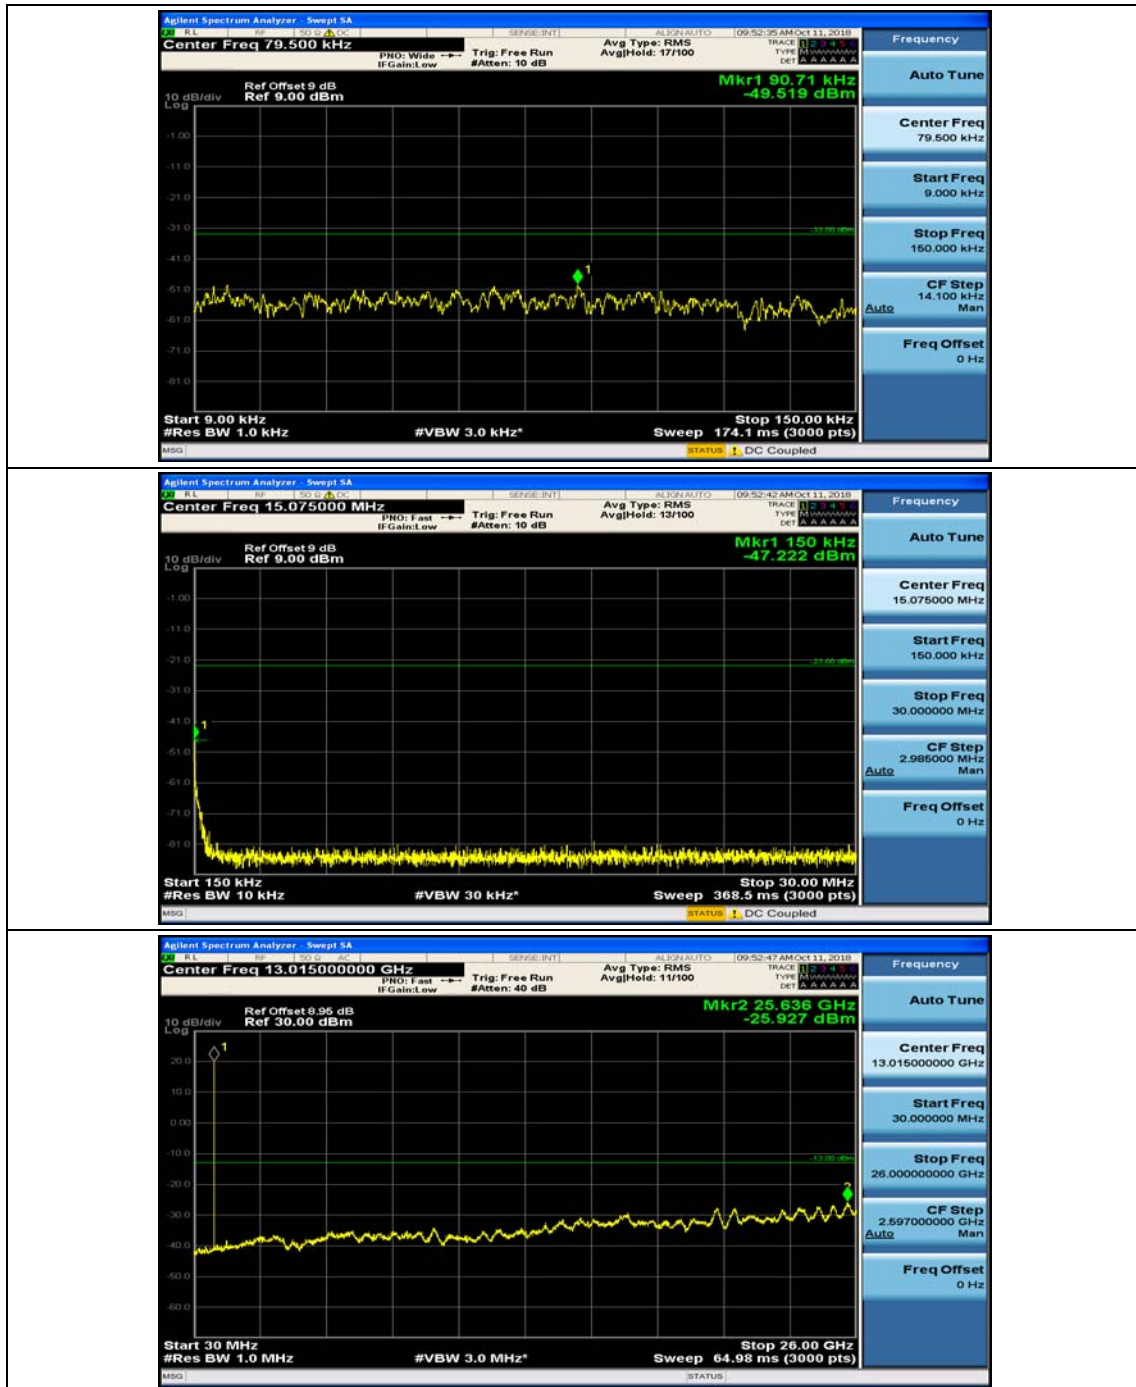

Channel Bandwidth: 3 MHz

(Channel Bandwidth: 3 MHz)_MCH_QPSK_1RB#0

(Channel Bandwidth: 3 MHz)_MCH_QPSK_1RB#7

(Channel Bandwidth: 3 MHz)_HCH_QPSK_1RB#0

(Channel Bandwidth: 3 MHz)_HCH_QPSK_1RB#7

(Channel Bandwidth: 3 MHz)_LCH_16QAM_1RB#0

(Channel Bandwidth: 3 MHz)_LCH_16QAM_1RB#7

(Channel Bandwidth: 3 MHz)_MCH_16QAM_1RB#0

(Channel Bandwidth: 3 MHz)_MCH_16QAM_1RB#7

(Channel Bandwidth: 3 MHz)_HCH_16QAM_1RB#0

(Channel Bandwidth: 3 MHz)_HCH_16QAM_1RB#7

Channel Bandwidth: 5 MHz

(Channel Bandwidth: 5 MHz)_MCH_QPSK_1RB#0

(Channel Bandwidth: 5 MHz)_MCH_QPSK_1RB#12

(Channel Bandwidth: 5 MHz)_HCH_QPSK_1RB#0

(Channel Bandwidth: 5 MHz)_HCH_QPSK_1RB#12

(Channel Bandwidth: 5 MHz)_LCH_16QAM_1RB#0