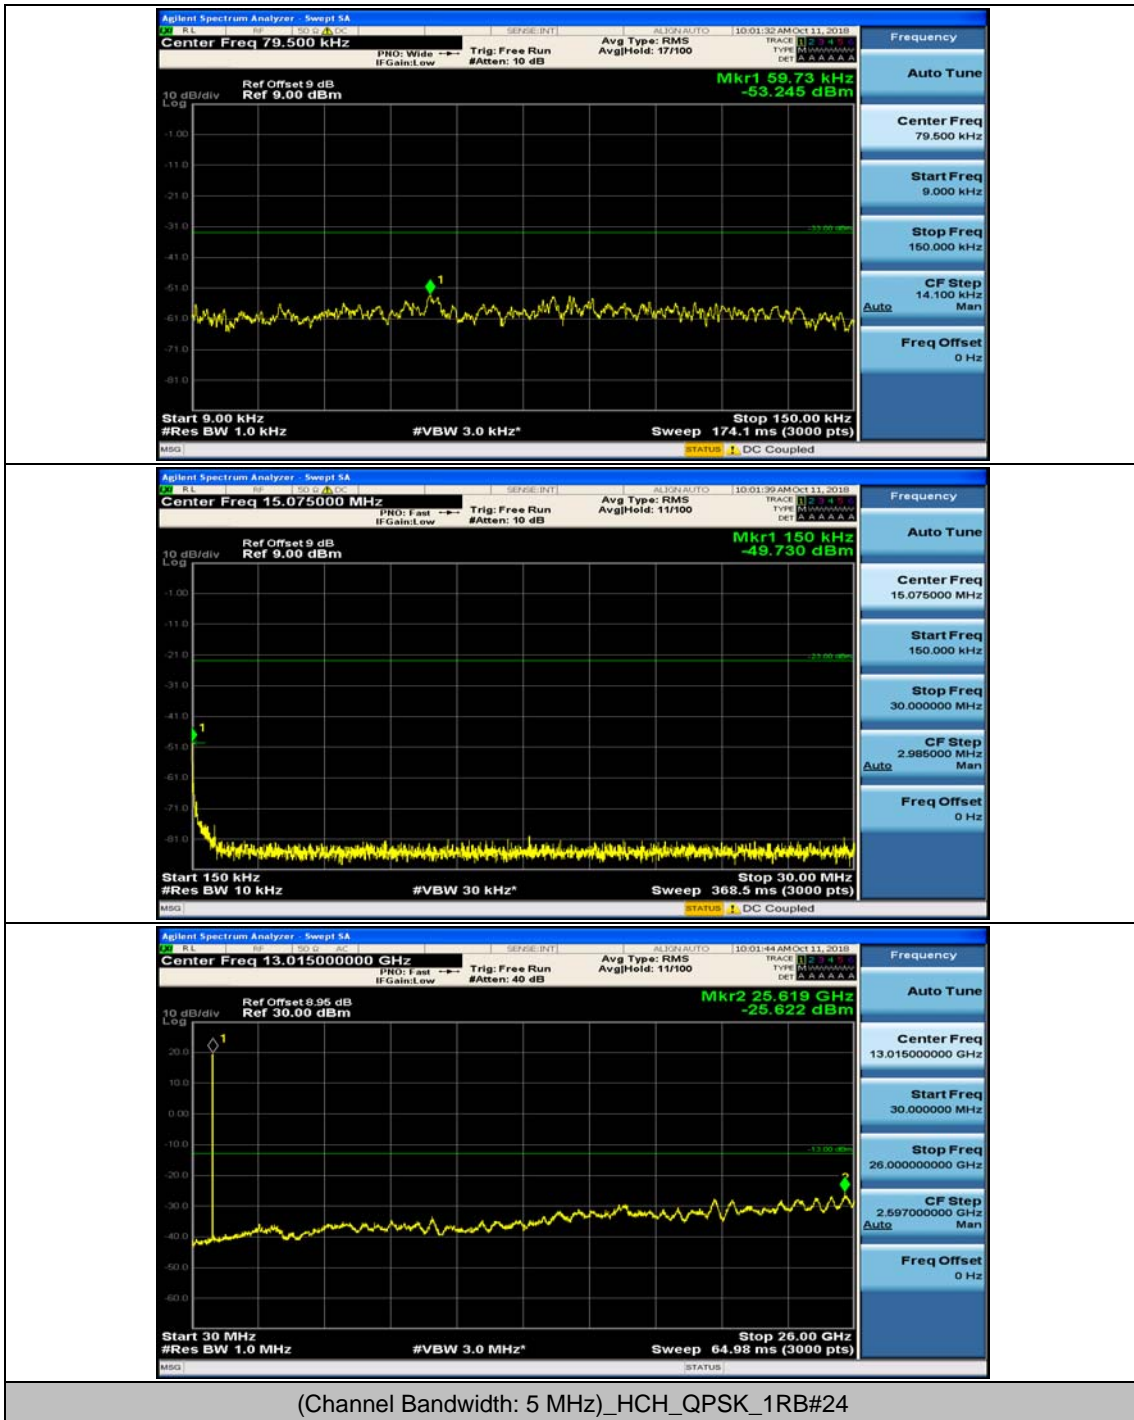

Channel Bandwidth: 5 MHz

(Channel Bandwidth: 5 MHz)_MCH_QPSK_1RB#0

(Channel Bandwidth: 5 MHz)_MCH_QPSK_1RB#12

(Channel Bandwidth: 5 MHz)_HCH_QPSK_1RB#0

(Channel Bandwidth: 5 MHz)_HCH_QPSK_1RB#12

(Channel Bandwidth: 5 MHz)_LCH_16QAM_1RB#0

(Channel Bandwidth: 5 MHz)_LCH_16QAM_1RB#12

(Channel Bandwidth: 5 MHz)_MCH_16QAM_1RB#0

(Channel Bandwidth: 5 MHz)_MCH_16QAM_1RB#12

(Channel Bandwidth: 5 MHz)_HCH_16QAM_1RB#0

(Channel Bandwidth: 5 MHz)_HCH_16QAM_1RB#12