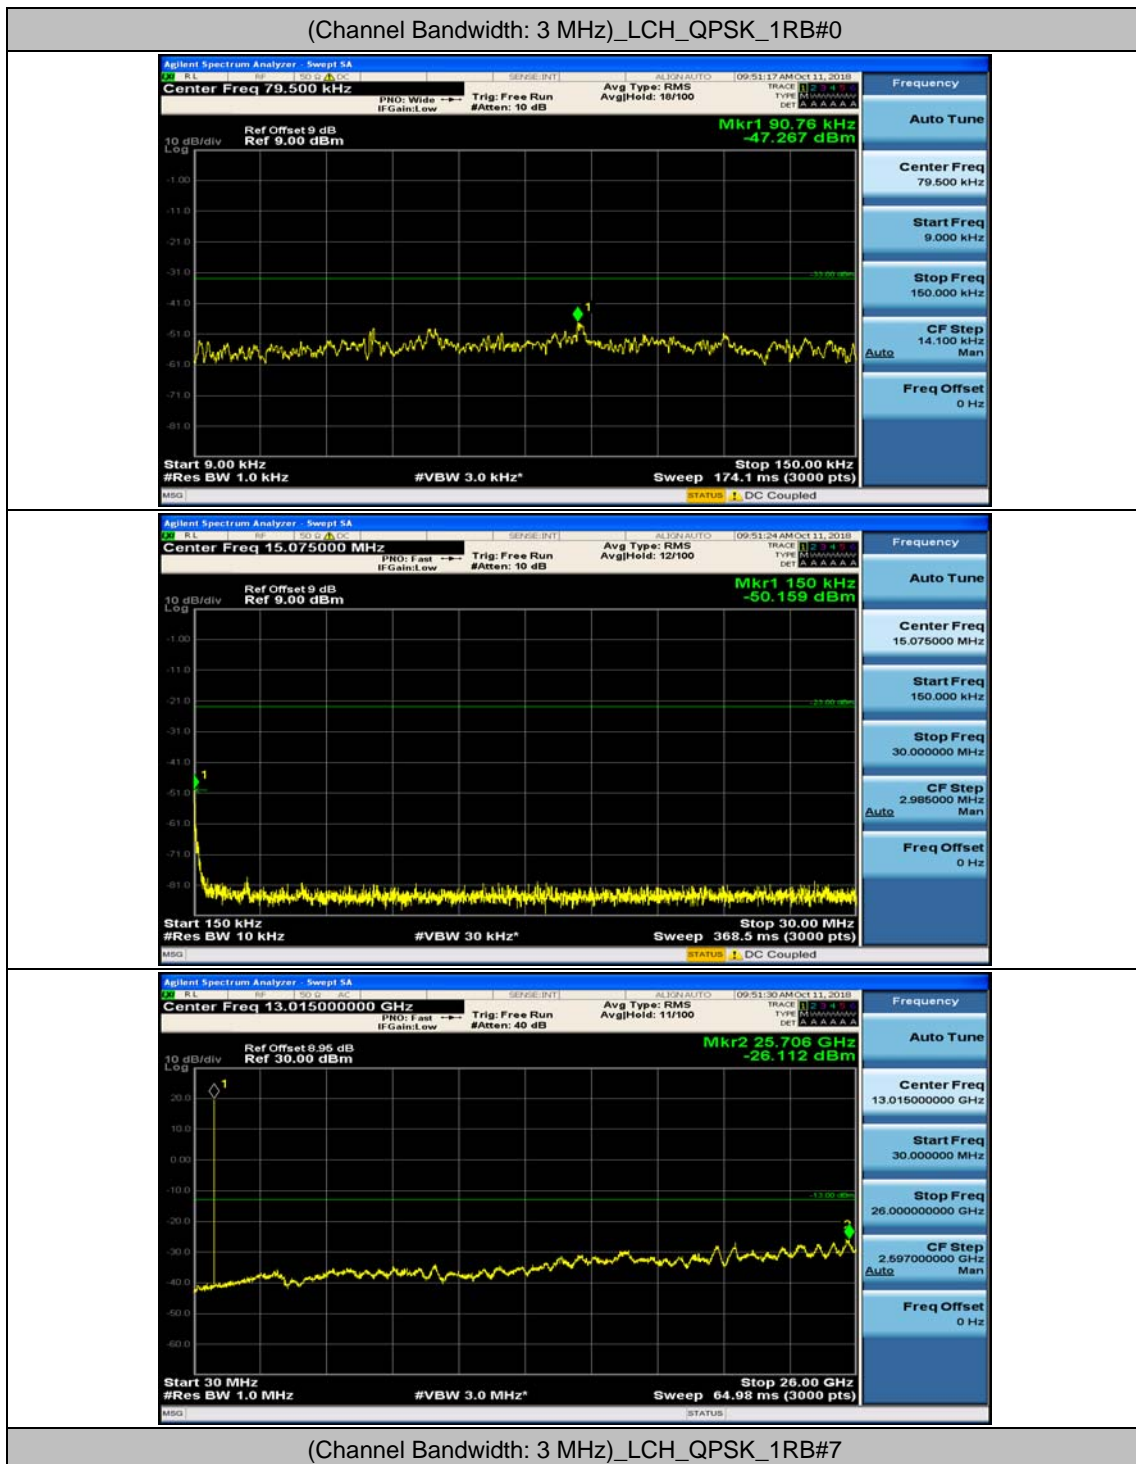

Channel Bandwidth: 3 MHz

(Channel Bandwidth: 3 MHz)_MCH_QPSK_1RB#0

(Channel Bandwidth: 3 MHz)_MCH_QPSK_1RB#7

(Channel Bandwidth: 3 MHz)_HCH_QPSK_1RB#0

(Channel Bandwidth: 3 MHz)_HCH_QPSK_1RB#7

(Channel Bandwidth: 3 MHz)_LCH_16QAM_1RB#0

(Channel Bandwidth: 3 MHz)_LCH_16QAM_1RB#7

(Channel Bandwidth: 3 MHz)_MCH_16QAM_1RB#0

(Channel Bandwidth: 3 MHz)_MCH_16QAM_1RB#7

(Channel Bandwidth: 3 MHz)_HCH_16QAM_1RB#0

(Channel Bandwidth: 3 MHz)_HCH_16QAM_1RB#7

Channel Bandwidth: 5 MHz

(Channel Bandwidth: 5 MHz)_MCH_QPSK_1RB#0

(Channel Bandwidth: 5 MHz)_MCH_QPSK_1RB#12

(Channel Bandwidth: 5 MHz)_HCH_QPSK_1RB#0

(Channel Bandwidth: 5 MHz)_HCH_QPSK_1RB#12

(Channel Bandwidth: 5 MHz)_LCH_16QAM_1RB#0