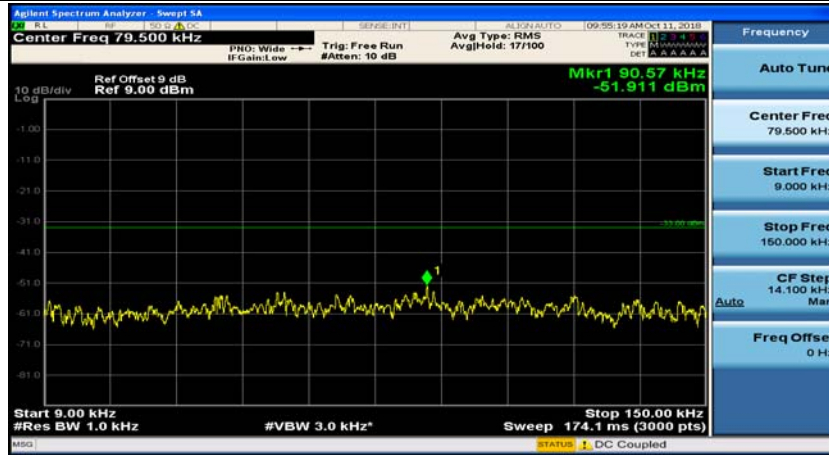

Channel Bandwidth: 3 MHz

(Channel Bandwidth: 3 MHz)_MCH_QPSK_1RB#0

(Channel Bandwidth: 3 MHz)_MCH_QPSK_1RB#7

(Channel Bandwidth: 3 MHz)_HCH_QPSK_1RB#0

(Channel Bandwidth: 3 MHz)_HCH_QPSK_1RB#7

(Channel Bandwidth: 3 MHz)_LCH_16QAM_1RB#0

(Channel Bandwidth: 3 MHz)_LCH_16QAM_1RB#7

(Channel Bandwidth: 3 MHz)_MCH_16QAM_1RB#0

(Channel Bandwidth: 3 MHz)_MCH_16QAM_1RB#7

(Channel Bandwidth: 3 MHz)_HCH_16QAM_1RB#0

(Channel Bandwidth: 3 MHz)_HCH_16QAM_1RB#7