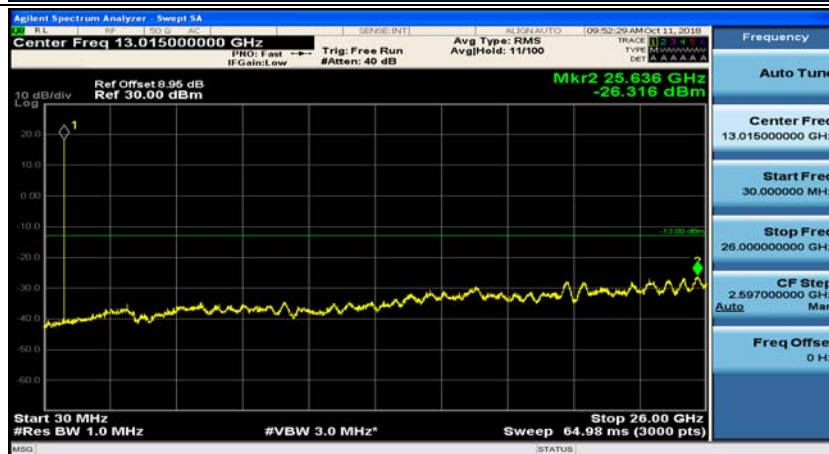

Channel Bandwidth: 3 MHz

(Channel Bandwidth: 3 MHz)_MCH_QPSK_1RB#0

(Channel Bandwidth: 3 MHz)_MCH_QPSK_1RB#7

(Channel Bandwidth: 3 MHz)_HCH_QPSK_1RB#0

(Channel Bandwidth: 3 MHz)_HCH_QPSK_1RB#7

(Channel Bandwidth: 3 MHz)_LCH_16QAM_1RB#0

(Channel Bandwidth: 3 MHz)_LCH_16QAM_1RB#7

(Channel Bandwidth: 3 MHz)_MCH_16QAM_1RB#0

(Channel Bandwidth: 3 MHz)_MCH_16QAM_1RB#7

(Channel Bandwidth: 3 MHz)_HCH_16QAM_1RB#0

(Channel Bandwidth: 3 MHz)_HCH_16QAM_1RB#7