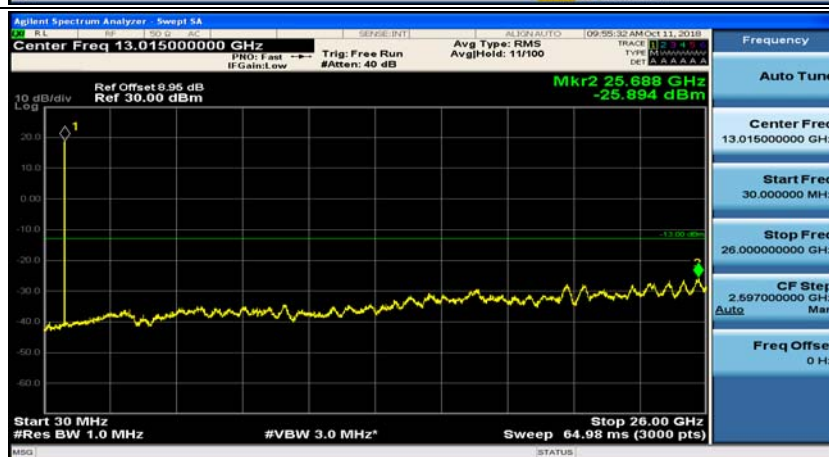

Channel Bandwidth: 3 MHz

(Channel Bandwidth: 3 MHz)_MCH_QPSK_1RB#0

(Channel Bandwidth: 3 MHz)_MCH_QPSK_1RB#7

(Channel Bandwidth: 3 MHz)_HCH_QPSK_1RB#0

(Channel Bandwidth: 3 MHz)_HCH_QPSK_1RB#7

(Channel Bandwidth: 3 MHz)_LCH_16QAM_1RB#0

(Channel Bandwidth: 3 MHz)_LCH_16QAM_1RB#7

(Channel Bandwidth: 3 MHz)_MCH_16QAM_1RB#0

(Channel Bandwidth: 3 MHz)_MCH_16QAM_1RB#7

(Channel Bandwidth: 3 MHz)_HCH_16QAM_1RB#0

(Channel Bandwidth: 3 MHz)_HCH_16QAM_1RB#7