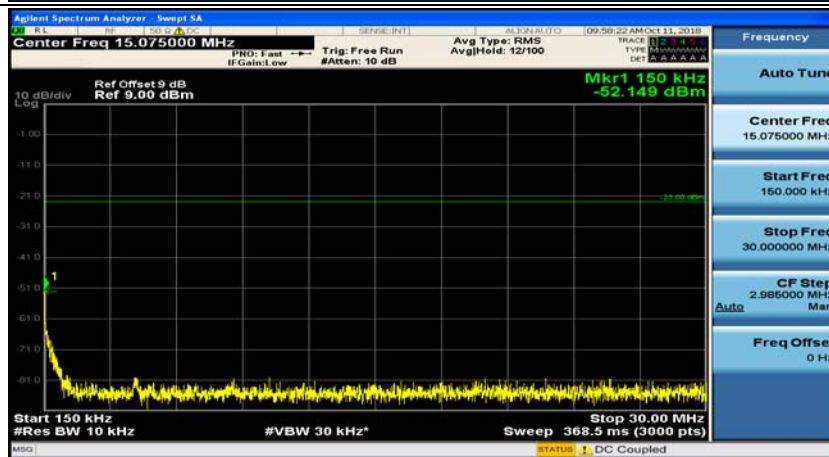

Channel Bandwidth: 5 MHz

(Channel Bandwidth: 5 MHz)_MCH_QPSK_1RB#0

(Channel Bandwidth: 5 MHz)_MCH_QPSK_1RB#12

(Channel Bandwidth: 5 MHz)_HCH_QPSK_1RB#0

(Channel Bandwidth: 5 MHz)_HCH_QPSK_1RB#12

(Channel Bandwidth: 5 MHz)_LCH_16QAM_1RB#0