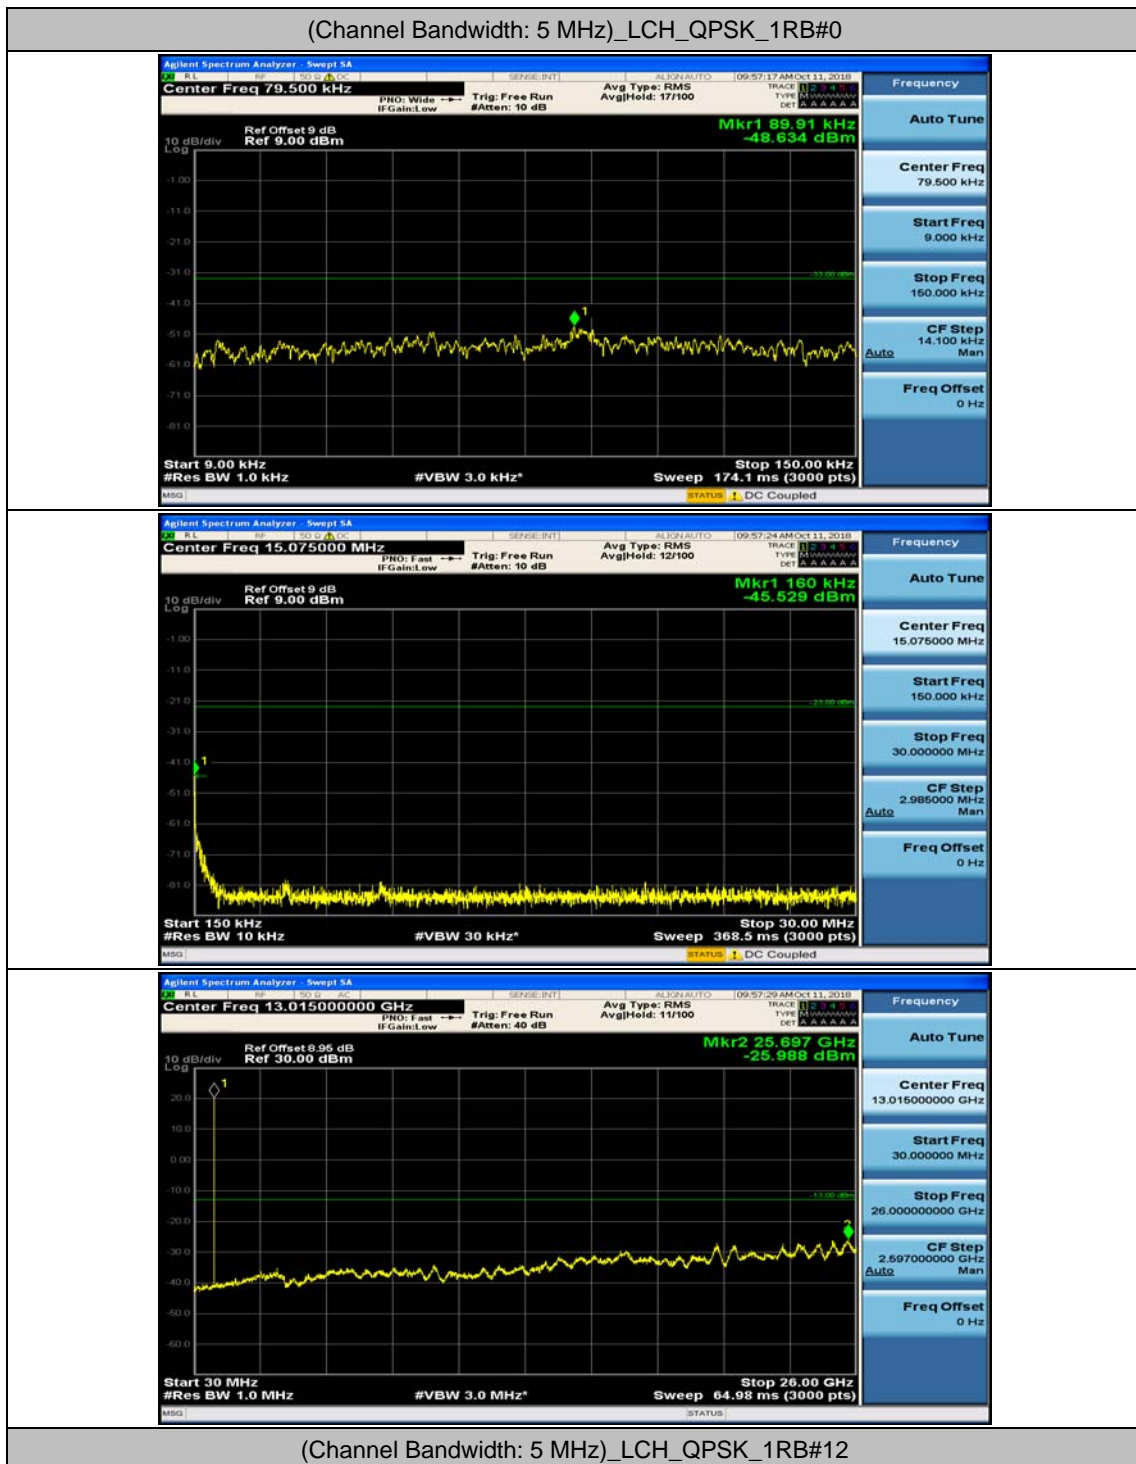

Channel Bandwidth: 3 MHz

(Channel Bandwidth: 3 MHz)_MCH_QPSK_1RB#0

(Channel Bandwidth: 3 MHz)_MCH_QPSK_1RB#7

(Channel Bandwidth: 3 MHz)_HCH_QPSK_1RB#0

(Channel Bandwidth: 3 MHz)_HCH_QPSK_1RB#7

(Channel Bandwidth: 3 MHz)_LCH_16QAM_1RB#0

(Channel Bandwidth: 3 MHz)_LCH_16QAM_1RB#7

(Channel Bandwidth: 3 MHz)_MCH_16QAM_1RB#0

(Channel Bandwidth: 3 MHz)_MCH_16QAM_1RB#7

(Channel Bandwidth: 3 MHz)_HCH_16QAM_1RB#0

(Channel Bandwidth: 3 MHz)_HCH_16QAM_1RB#7

Channel Bandwidth: 5 MHz

(Channel Bandwidth: 5 MHz)_MCH_QPSK_1RB#0

(Channel Bandwidth: 5 MHz)_MCH_QPSK_1RB#12

(Channel Bandwidth: 5 MHz)_HCH_QPSK_1RB#0

(Channel Bandwidth: 5 MHz)_HCH_QPSK_1RB#12

(Channel Bandwidth: 5 MHz)_LCH_16QAM_1RB#0