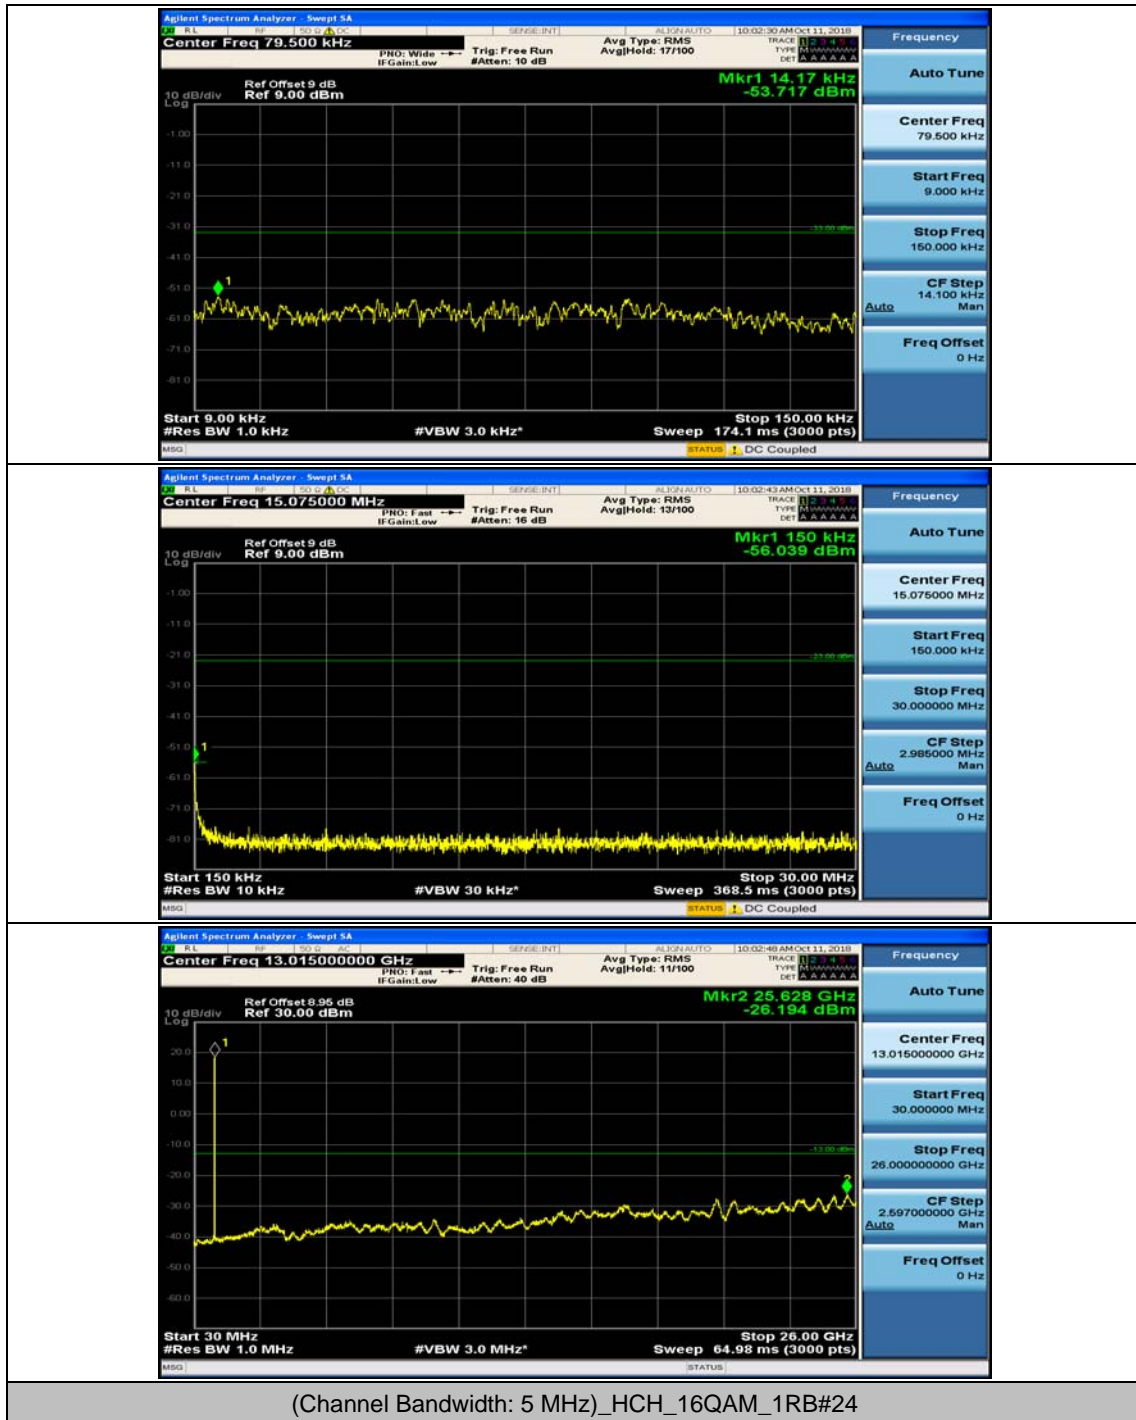

Channel Bandwidth: 5 MHz

(Channel Bandwidth: 5 MHz)_MCH_QPSK_1RB#0

(Channel Bandwidth: 5 MHz)_MCH_QPSK_1RB#12

(Channel Bandwidth: 5 MHz)_HCH_QPSK_1RB#0

(Channel Bandwidth: 5 MHz)_HCH_QPSK_1RB#12

(Channel Bandwidth: 5 MHz)_LCH_16QAM_1RB#0

(Channel Bandwidth: 5 MHz)_LCH_16QAM_1RB#12

(Channel Bandwidth: 5 MHz)_MCH_16QAM_1RB#0

(Channel Bandwidth: 5 MHz)_MCH_16QAM_1RB#12

(Channel Bandwidth: 5 MHz)_HCH_16QAM_1RB#0

(Channel Bandwidth: 5 MHz)_HCH_16QAM_1RB#12