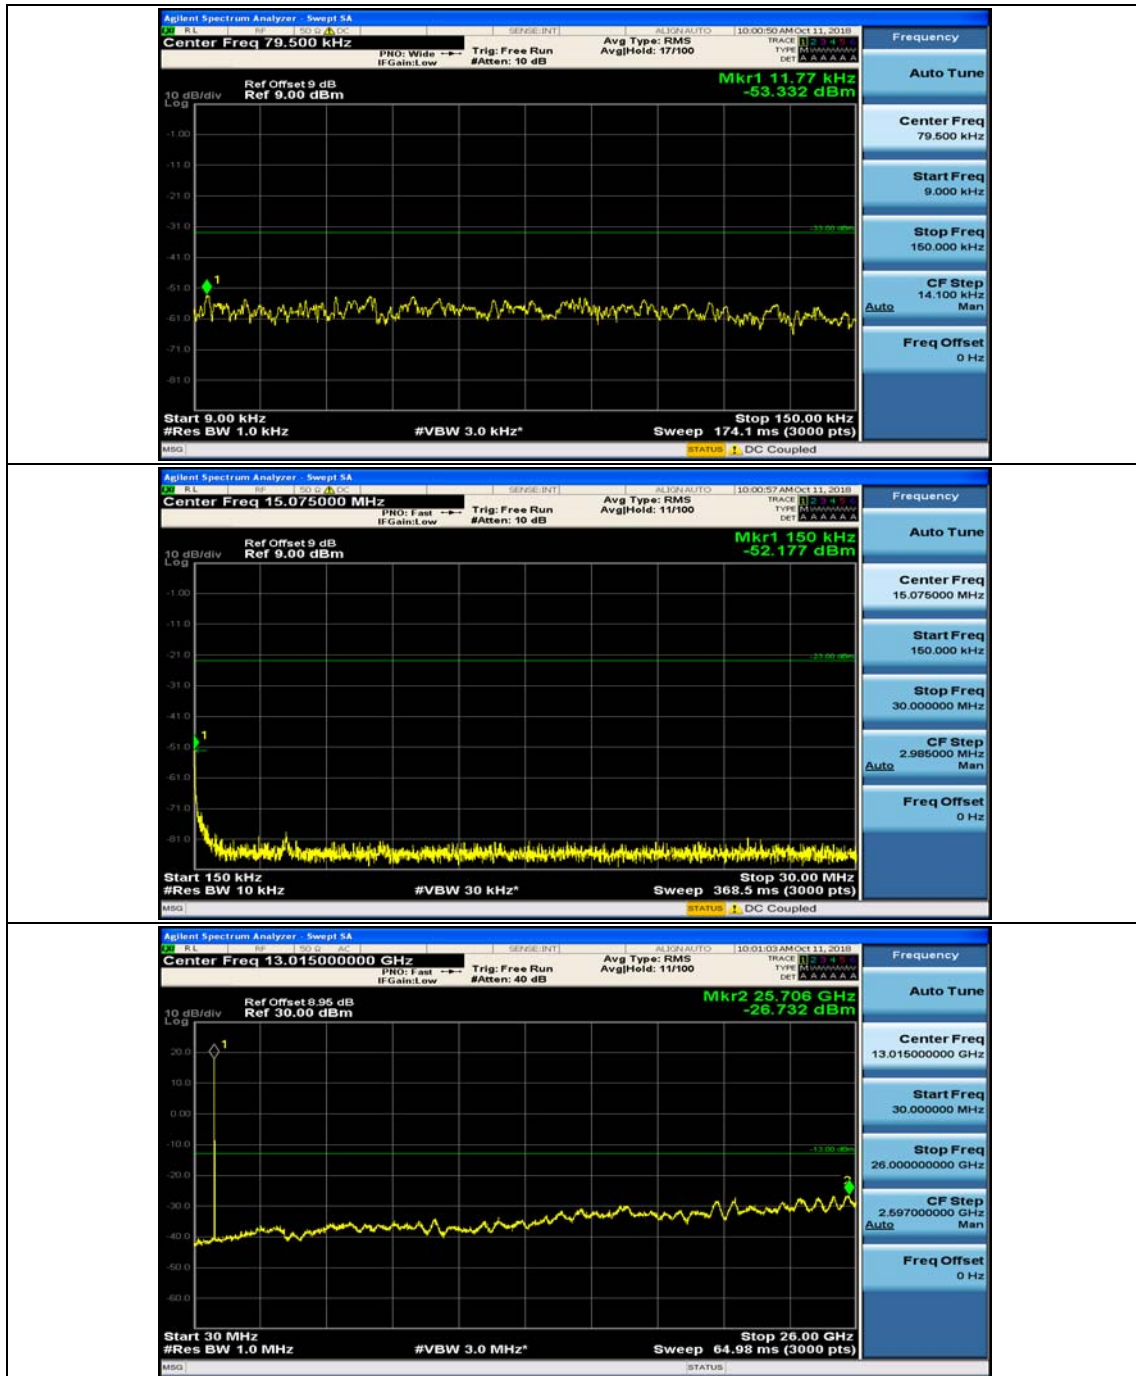

Channel Bandwidth: 5 MHz

(Channel Bandwidth: 5 MHz)_MCH_QPSK_1RB#0

(Channel Bandwidth: 5 MHz)_MCH_QPSK_1RB#12

(Channel Bandwidth: 5 MHz)_HCH_QPSK_1RB#0

(Channel Bandwidth: 5 MHz)_HCH_QPSK_1RB#12

(Channel Bandwidth: 5 MHz)_LCH_16QAM_1RB#0

(Channel Bandwidth: 5 MHz)_LCH_16QAM_1RB#12

(Channel Bandwidth: 5 MHz)_MCH_16QAM_1RB#0

(Channel Bandwidth: 5 MHz)_MCH_16QAM_1RB#12

(Channel Bandwidth: 5 MHz)_HCH_16QAM_1RB#0

(Channel Bandwidth: 5 MHz)_HCH_16QAM_1RB#12