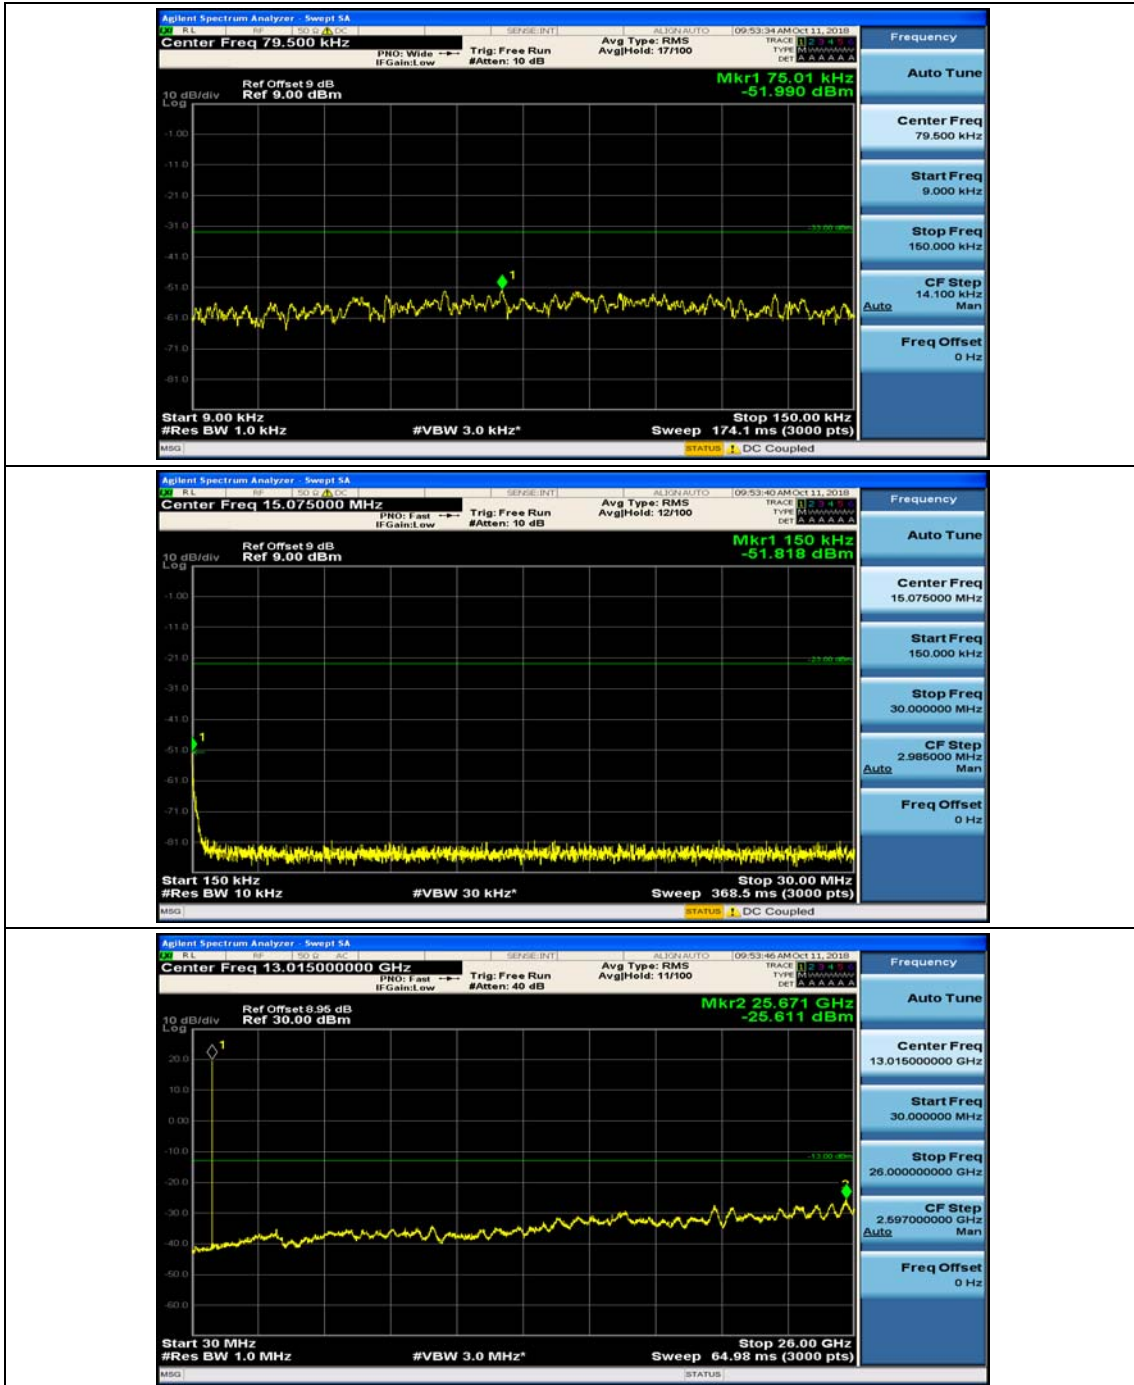

Channel Bandwidth: 3 MHz

(Channel Bandwidth: 3 MHz)_MCH_QPSK_1RB#0

(Channel Bandwidth: 3 MHz)_MCH_QPSK_1RB#7

(Channel Bandwidth: 3 MHz)_HCH_QPSK_1RB#0

(Channel Bandwidth: 3 MHz)_HCH_QPSK_1RB#7

(Channel Bandwidth: 3 MHz)_LCH_16QAM_1RB#0

(Channel Bandwidth: 3 MHz)_LCH_16QAM_1RB#7

(Channel Bandwidth: 3 MHz)_MCH_16QAM_1RB#0

(Channel Bandwidth: 3 MHz)_MCH_16QAM_1RB#7

(Channel Bandwidth: 3 MHz)_HCH_16QAM_1RB#0

(Channel Bandwidth: 3 MHz)_HCH_16QAM_1RB#7

Channel Bandwidth: 5 MHz

(Channel Bandwidth: 5 MHz)_MCH_QPSK_1RB#0

(Channel Bandwidth: 5 MHz)_MCH_QPSK_1RB#12

(Channel Bandwidth: 5 MHz)_HCH_QPSK_1RB#0

(Channel Bandwidth: 5 MHz)_HCH_QPSK_1RB#12

(Channel Bandwidth: 5 MHz)_LCH_16QAM_1RB#0