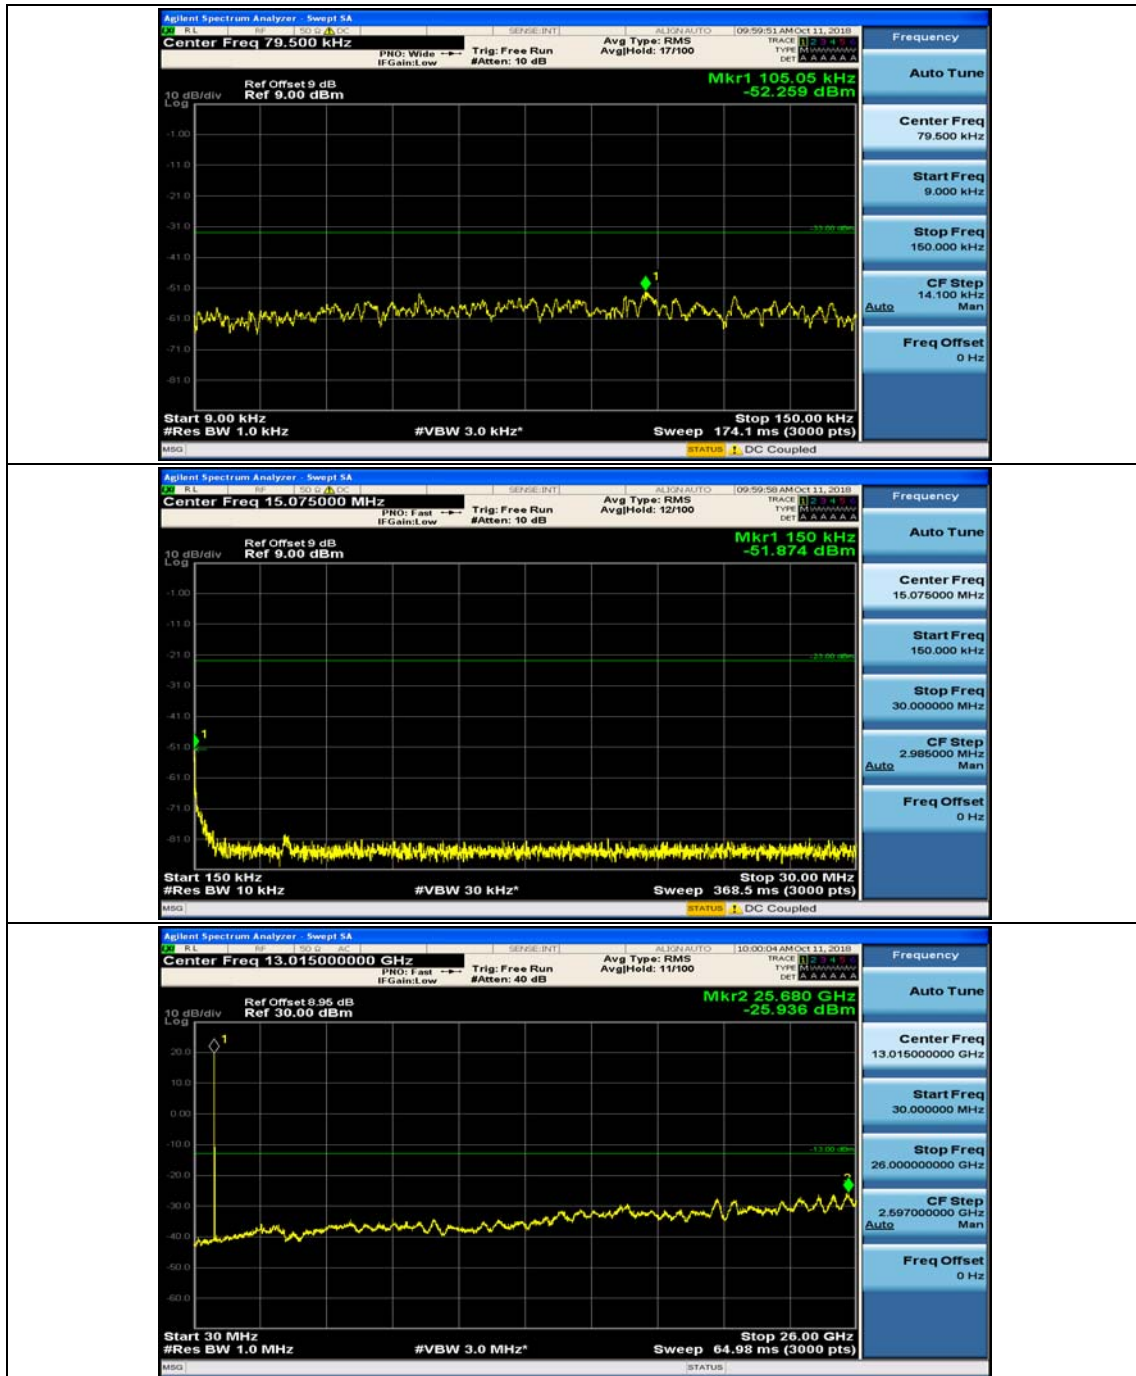

Channel Bandwidth: 5 MHz

(Channel Bandwidth: 5 MHz)_MCH_QPSK_1RB#0

(Channel Bandwidth: 5 MHz)_MCH_QPSK_1RB#12

(Channel Bandwidth: 5 MHz)_HCH_QPSK_1RB#0

(Channel Bandwidth: 5 MHz)_HCH_QPSK_1RB#12

(Channel Bandwidth: 5 MHz)_LCH_16QAM_1RB#0

(Channel Bandwidth: 5 MHz)_LCH_16QAM_1RB#12

(Channel Bandwidth: 5 MHz)_MCH_16QAM_1RB#0

(Channel Bandwidth: 5 MHz)_MCH_16QAM_1RB#12

(Channel Bandwidth: 5 MHz)_HCH_16QAM_1RB#0

(Channel Bandwidth: 5 MHz)_HCH_16QAM_1RB#12