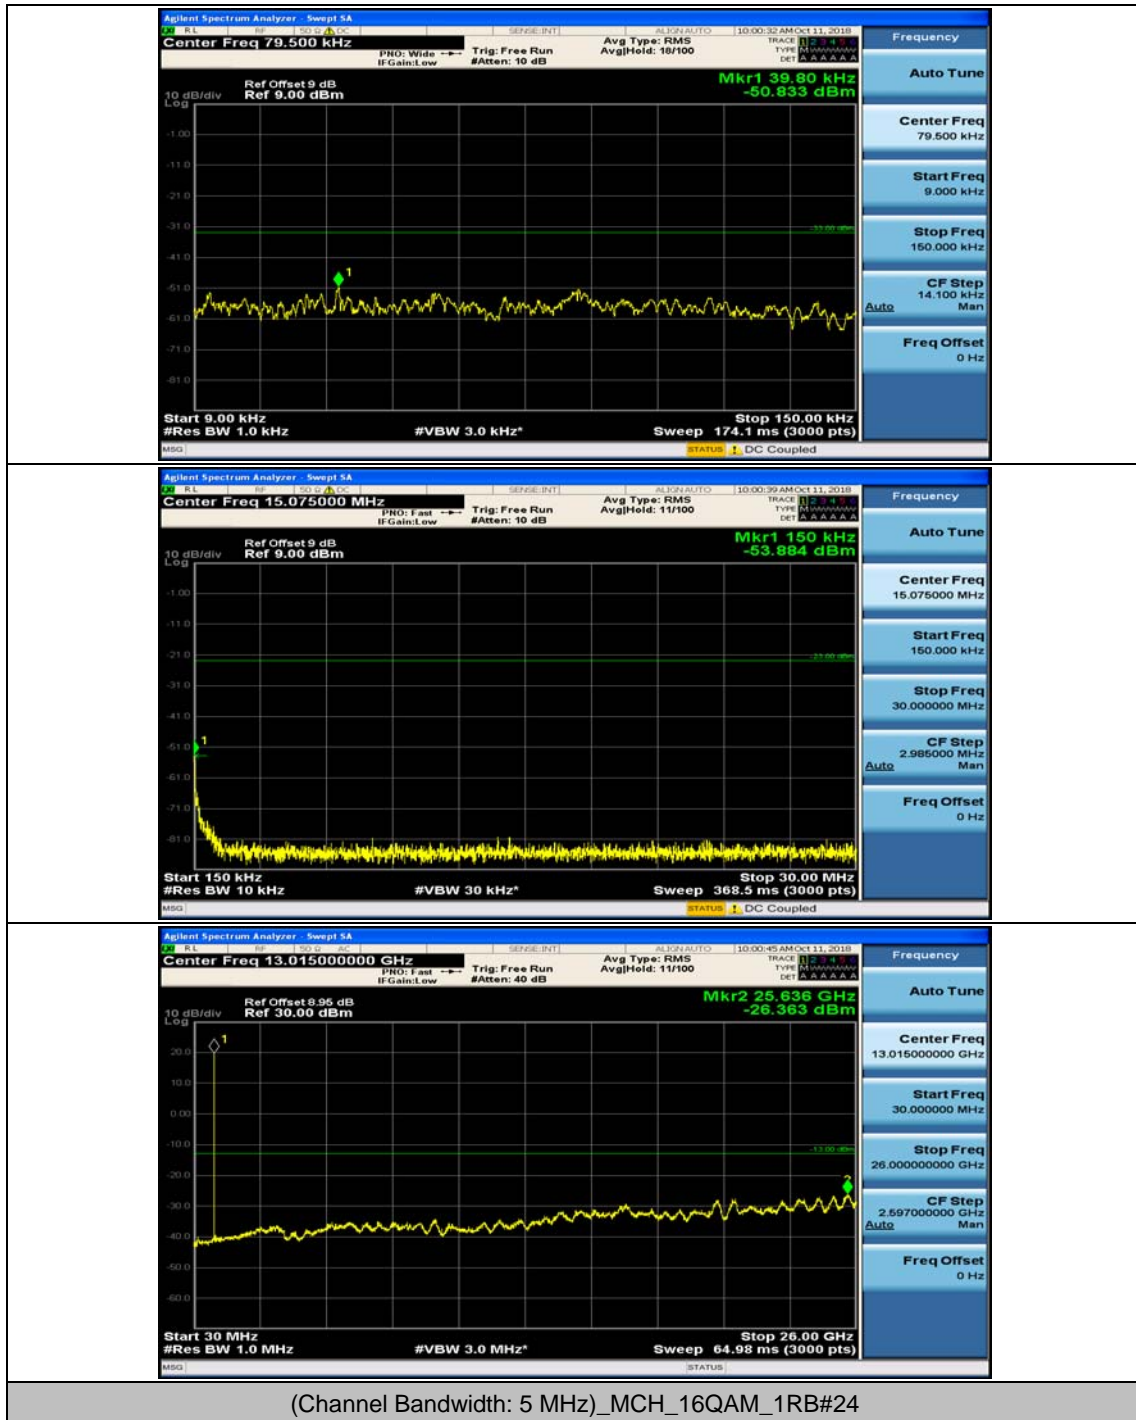

Channel Bandwidth: 5 MHz

(Channel Bandwidth: 5 MHz)_MCH_QPSK_1RB#0

(Channel Bandwidth: 5 MHz)_MCH_QPSK_1RB#12

(Channel Bandwidth: 5 MHz)_HCH_QPSK_1RB#0

(Channel Bandwidth: 5 MHz)_HCH_QPSK_1RB#12

(Channel Bandwidth: 5 MHz)_LCH_16QAM_1RB#0

(Channel Bandwidth: 5 MHz)_LCH_16QAM_1RB#12

(Channel Bandwidth: 5 MHz)_MCH_16QAM_1RB#0

(Channel Bandwidth: 5 MHz)_MCH_16QAM_1RB#12

(Channel Bandwidth: 5 MHz)_HCH_16QAM_1RB#0

(Channel Bandwidth: 5 MHz)_HCH_16QAM_1RB#12