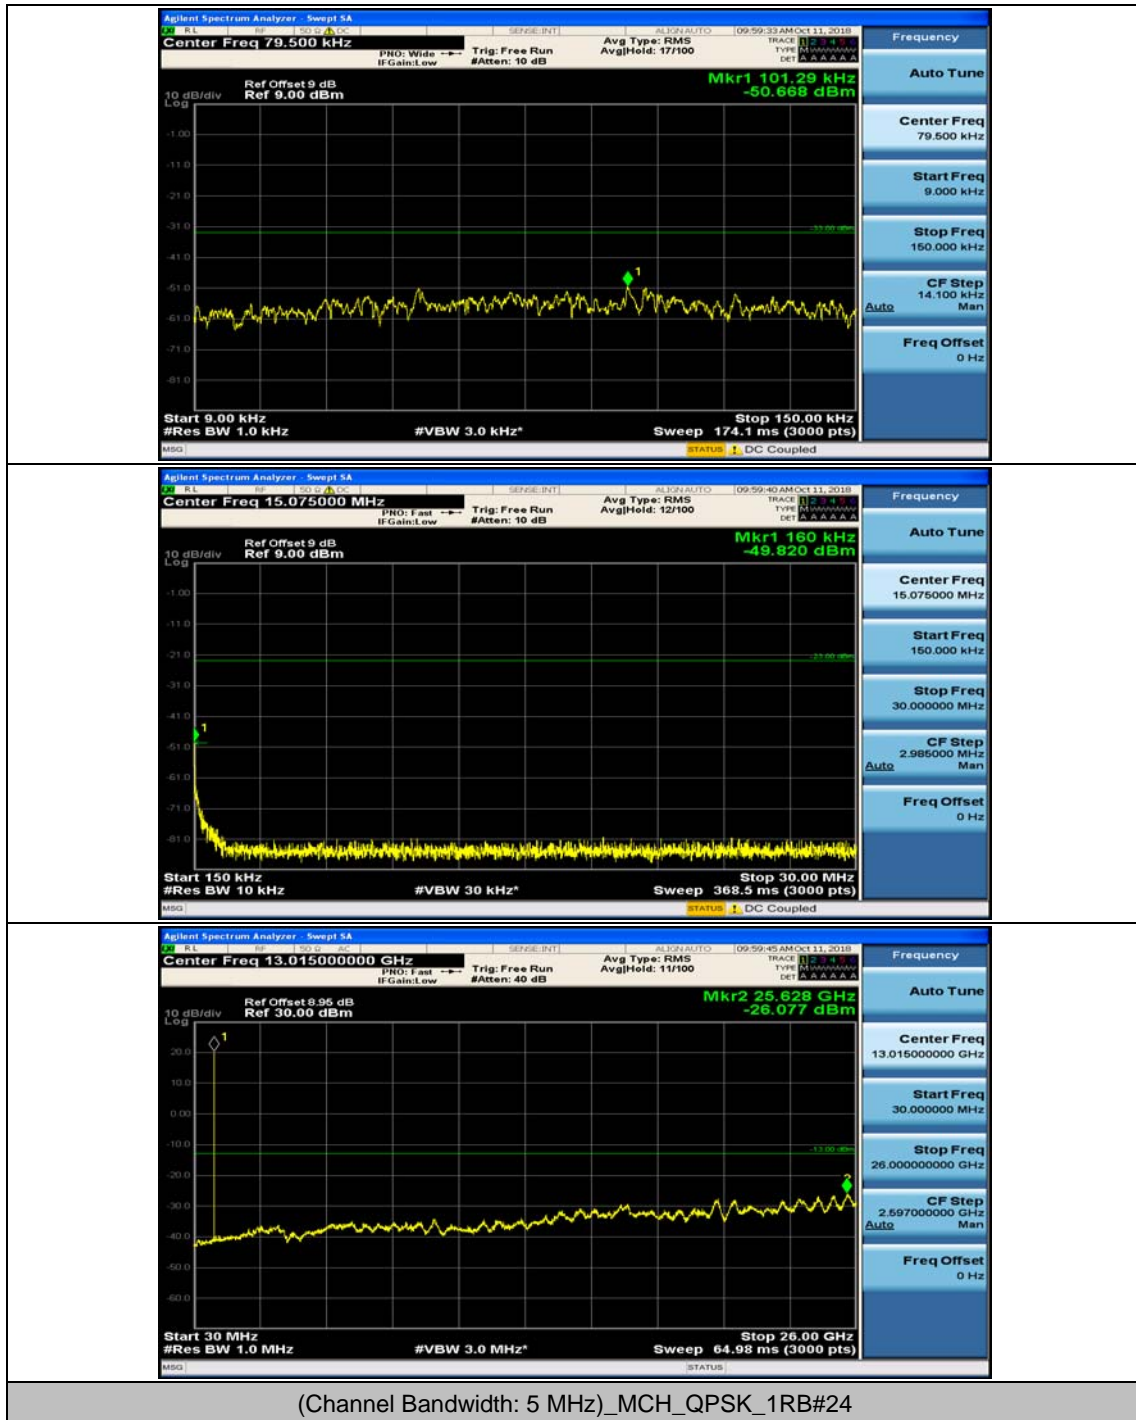

Channel Bandwidth: 5 MHz

(Channel Bandwidth: 5 MHz)_MCH_QPSK_1RB#0

(Channel Bandwidth: 5 MHz)_MCH_QPSK_1RB#12

(Channel Bandwidth: 5 MHz)_HCH_QPSK_1RB#0

(Channel Bandwidth: 5 MHz)_HCH_QPSK_1RB#12

(Channel Bandwidth: 5 MHz)_LCH_16QAM_1RB#0

(Channel Bandwidth: 5 MHz)_LCH_16QAM_1RB#12

(Channel Bandwidth: 5 MHz)_MCH_16QAM_1RB#0

(Channel Bandwidth: 5 MHz)_MCH_16QAM_1RB#12

(Channel Bandwidth: 5 MHz)_HCH_16QAM_1RB#0

(Channel Bandwidth: 5 MHz)_HCH_16QAM_1RB#12