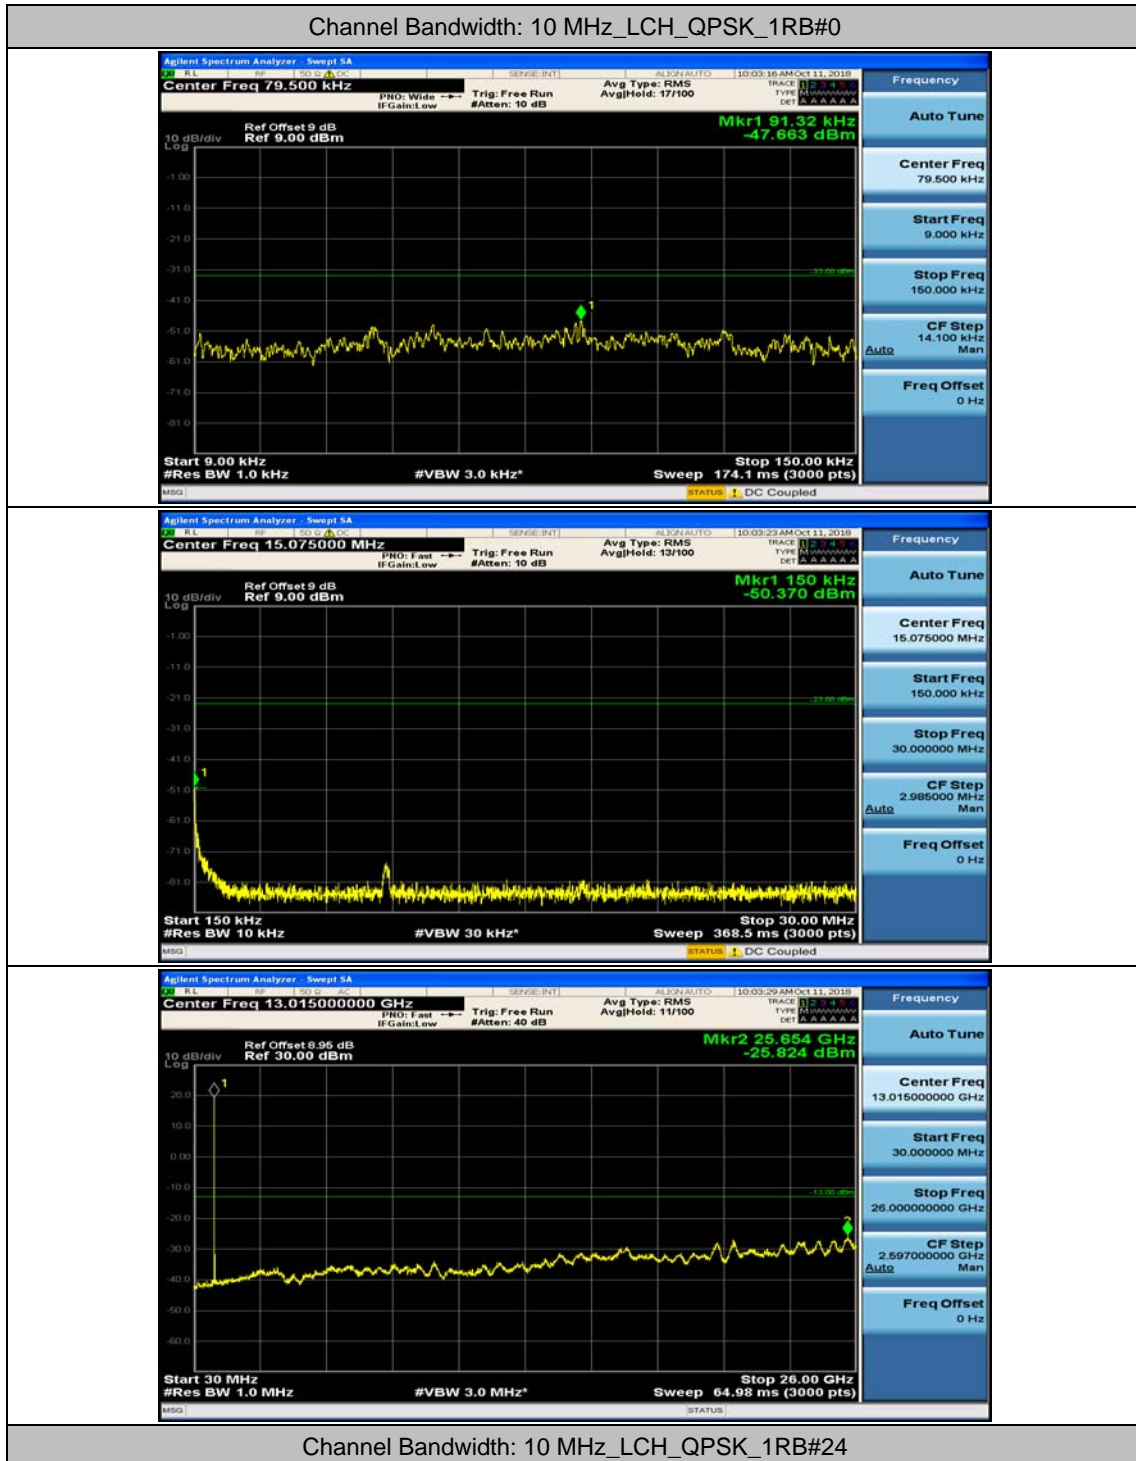

Channel Bandwidth: 10 MHz