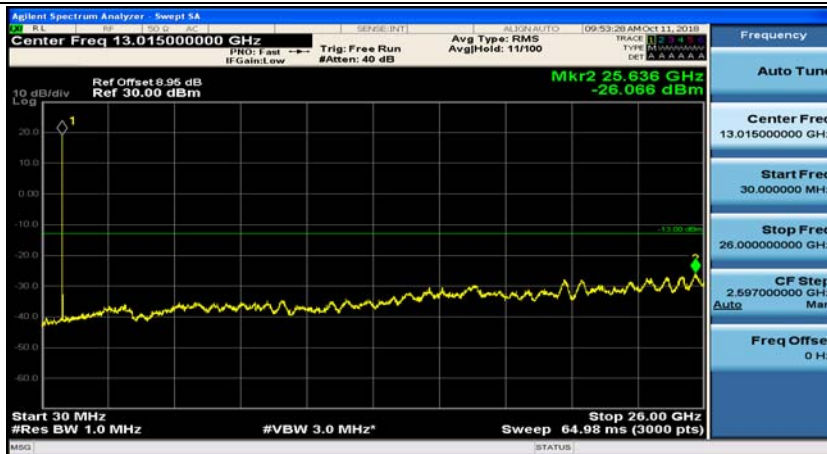

Channel Bandwidth: 3 MHz

(Channel Bandwidth: 3 MHz)_MCH_QPSK_1RB#0

(Channel Bandwidth: 3 MHz)_MCH_QPSK_1RB#7

(Channel Bandwidth: 3 MHz)_HCH_QPSK_1RB#0

(Channel Bandwidth: 3 MHz)_HCH_QPSK_1RB#7

(Channel Bandwidth: 3 MHz)_LCH_16QAM_1RB#0

(Channel Bandwidth: 3 MHz)_LCH_16QAM_1RB#7

(Channel Bandwidth: 3 MHz)_MCH_16QAM_1RB#0

(Channel Bandwidth: 3 MHz)_MCH_16QAM_1RB#7

(Channel Bandwidth: 3 MHz)_HCH_16QAM_1RB#0

(Channel Bandwidth: 3 MHz)_HCH_16QAM_1RB#7