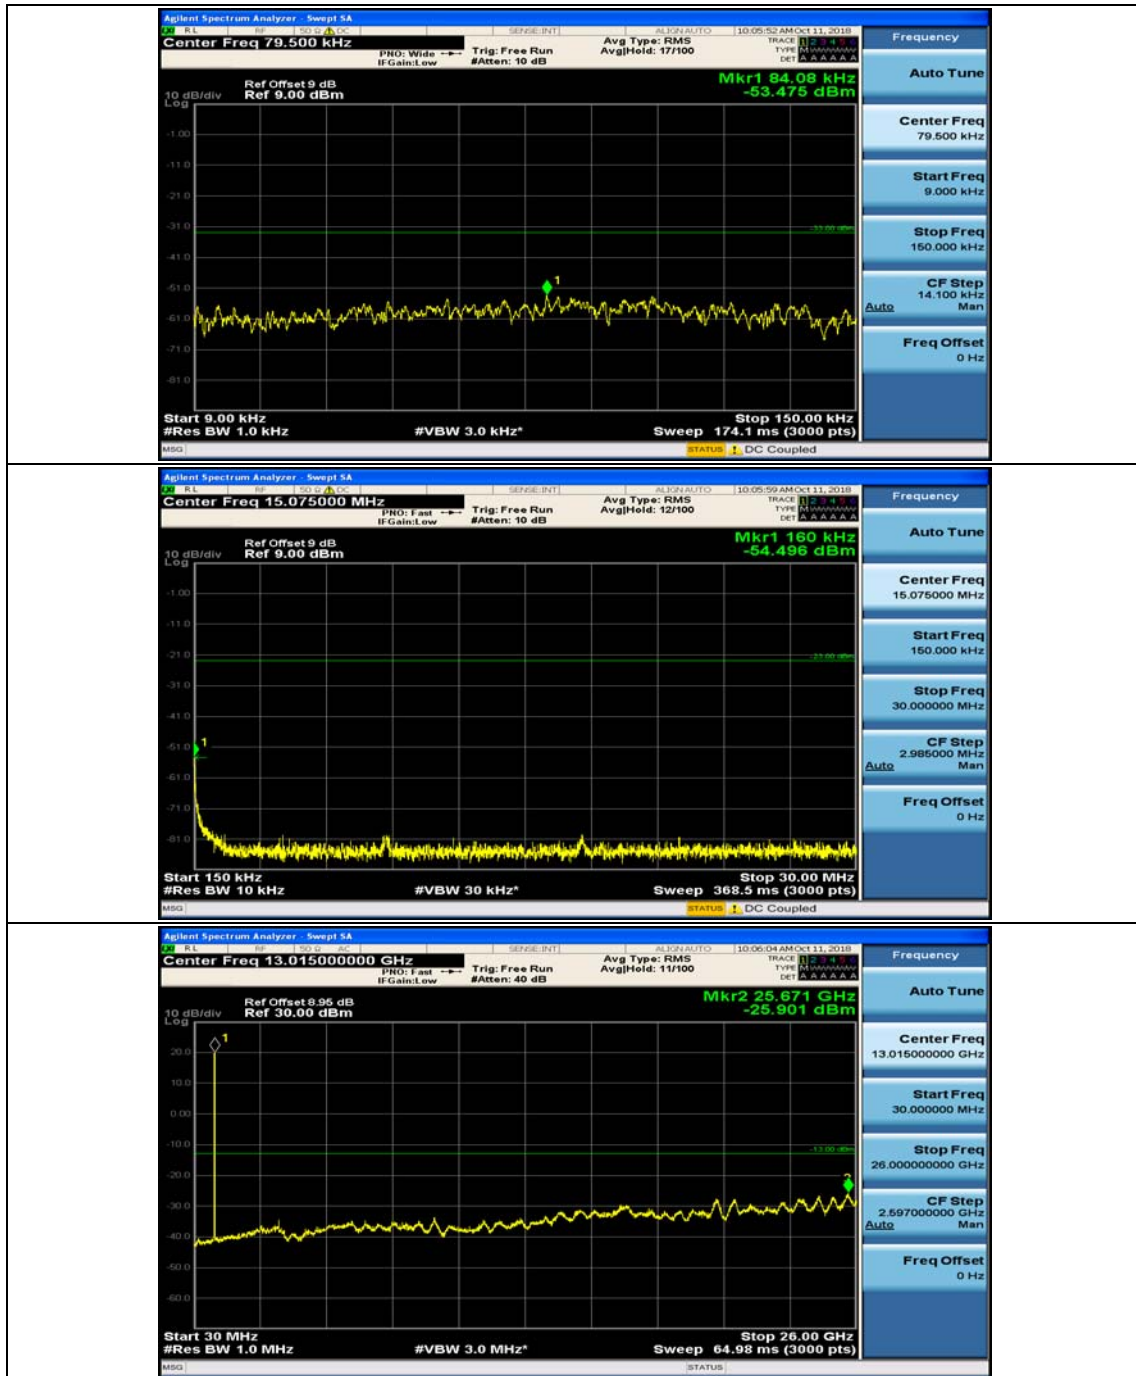

Channel Bandwidth: 10 MHz

Channel Bandwidth: 10 MHz_MCH_QPSK_1RB#0

Channel Bandwidth: 10 MHz_MCH_QPSK_1RB#24

Channel Bandwidth: 10 MHz_HCH_QPSK_1RB#0

Channel Bandwidth: 10 MHz_HCH_QPSK_1RB#24