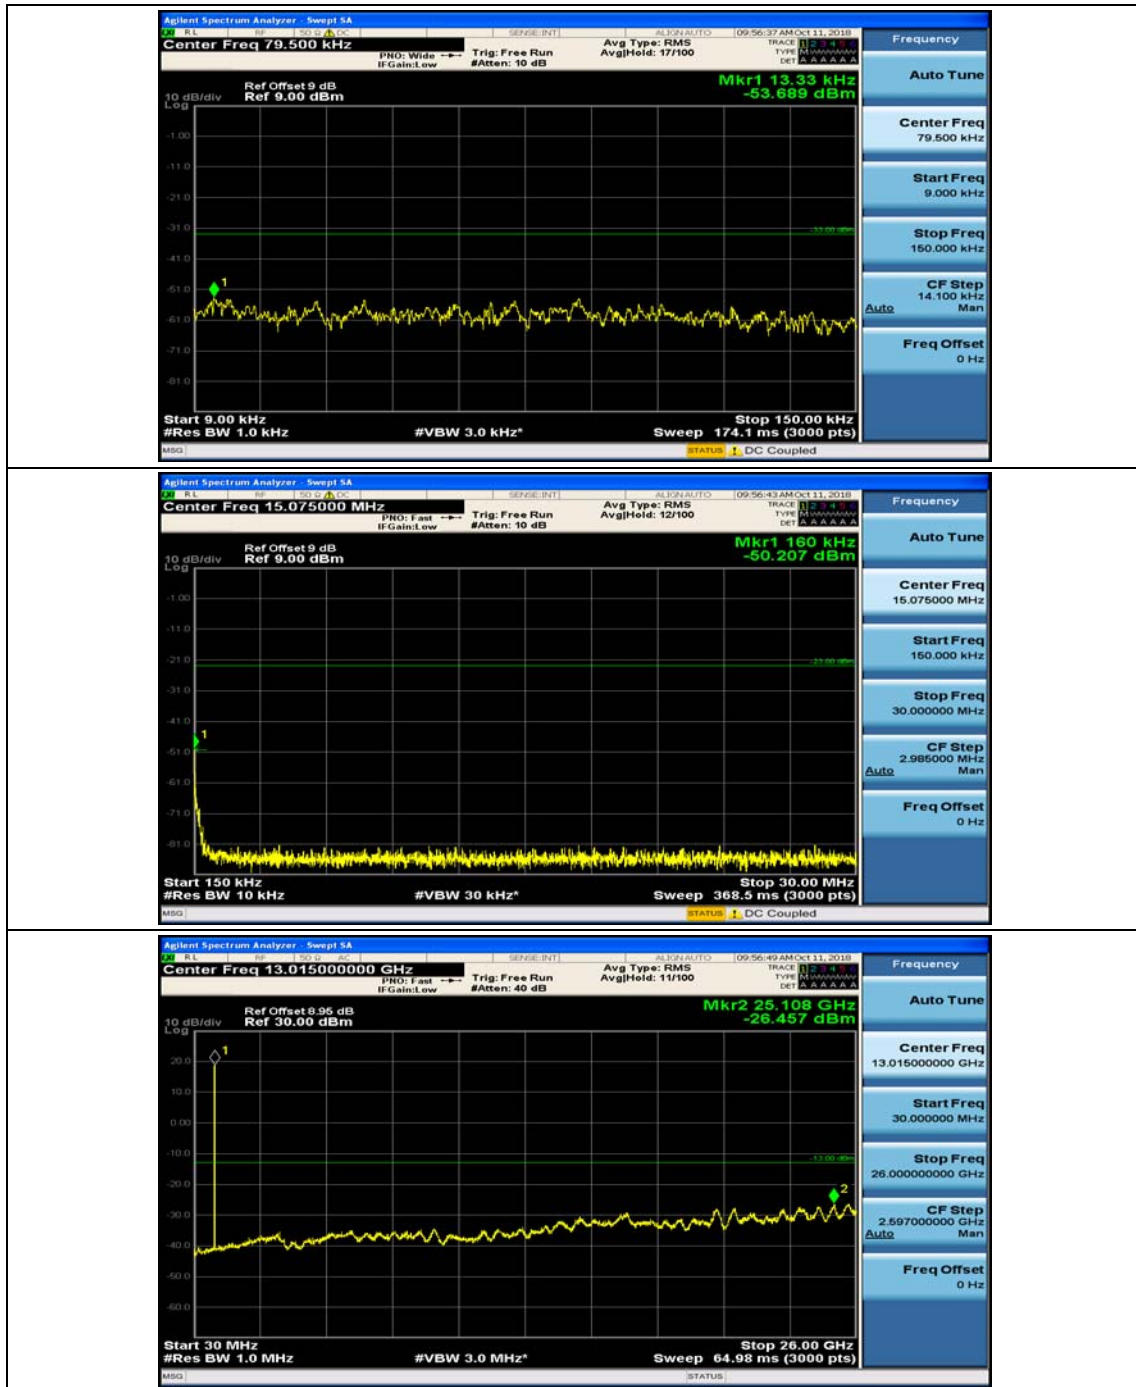

Channel Bandwidth: 3 MHz

(Channel Bandwidth: 3 MHz)_MCH_QPSK_1RB#0

(Channel Bandwidth: 3 MHz)_MCH_QPSK_1RB#7

(Channel Bandwidth: 3 MHz)_HCH_QPSK_1RB#0

(Channel Bandwidth: 3 MHz)_HCH_QPSK_1RB#7

(Channel Bandwidth: 3 MHz)_LCH_16QAM_1RB#0

(Channel Bandwidth: 3 MHz)_LCH_16QAM_1RB#7

(Channel Bandwidth: 3 MHz)_MCH_16QAM_1RB#0

(Channel Bandwidth: 3 MHz)_MCH_16QAM_1RB#7

(Channel Bandwidth: 3 MHz)_HCH_16QAM_1RB#0

(Channel Bandwidth: 3 MHz)_HCH_16QAM_1RB#7

Channel Bandwidth: 5 MHz

(Channel Bandwidth: 5 MHz)_MCH_QPSK_1RB#0

(Channel Bandwidth: 5 MHz)_MCH_QPSK_1RB#12

(Channel Bandwidth: 5 MHz)_HCH_QPSK_1RB#0

(Channel Bandwidth: 5 MHz)_HCH_QPSK_1RB#12

(Channel Bandwidth: 5 MHz)_LCH_16QAM_1RB#0