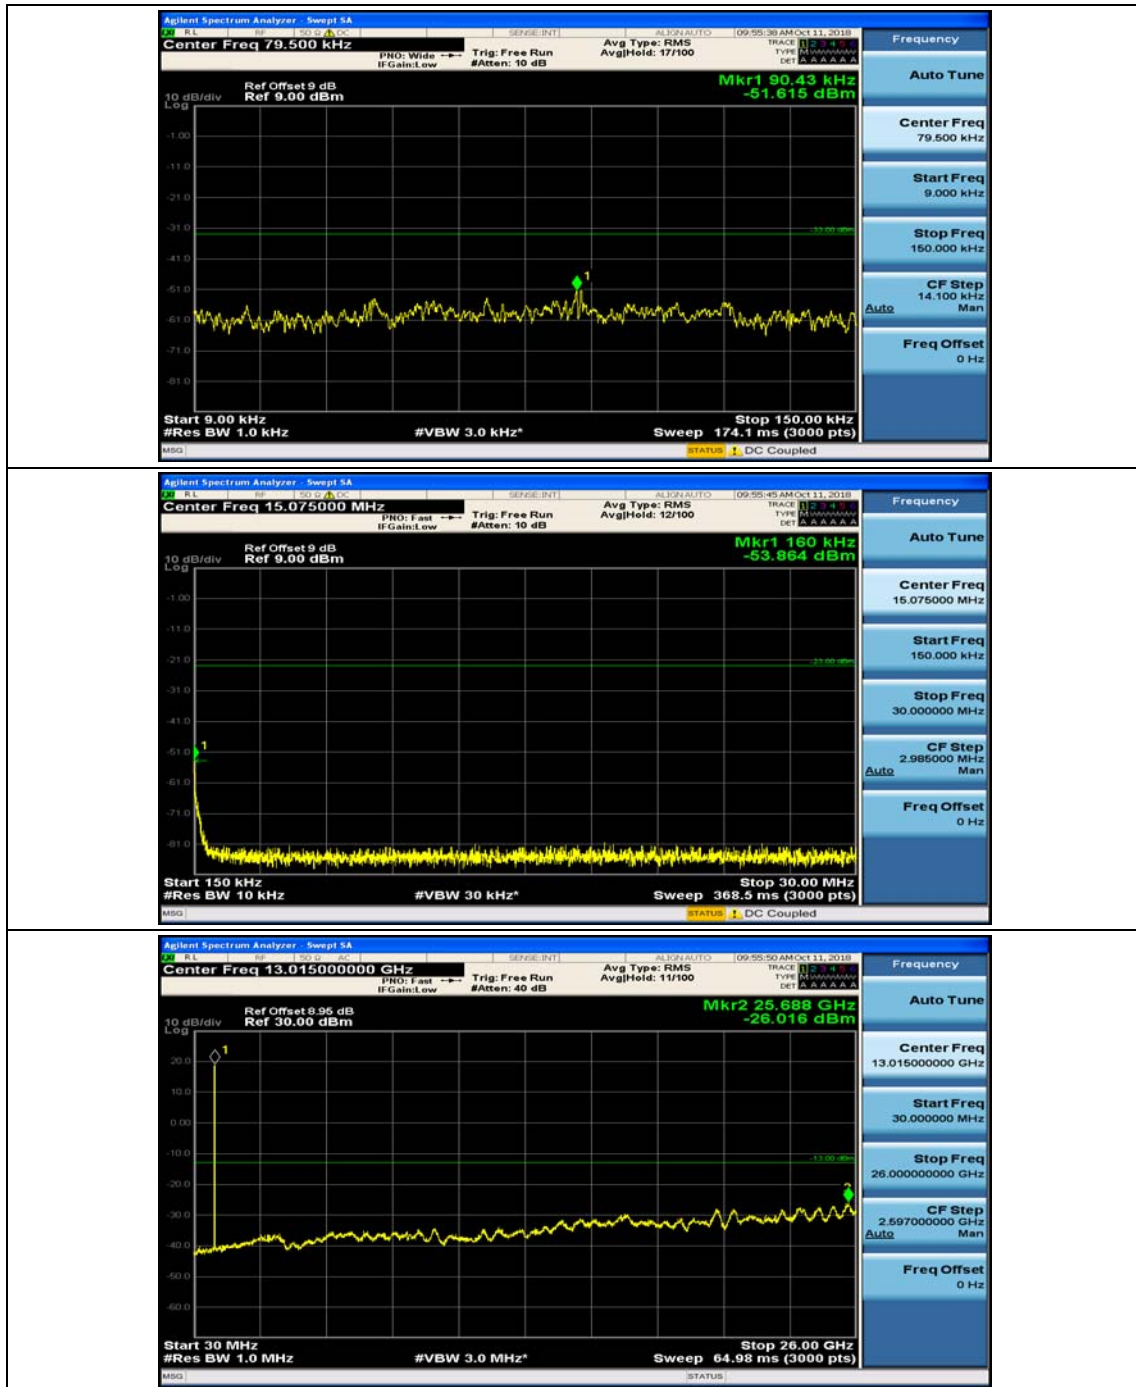

Channel Bandwidth: 3 MHz

(Channel Bandwidth: 3 MHz)_MCH_QPSK_1RB#0

(Channel Bandwidth: 3 MHz)_MCH_QPSK_1RB#7

(Channel Bandwidth: 3 MHz)_HCH_QPSK_1RB#0

(Channel Bandwidth: 3 MHz)_HCH_QPSK_1RB#7

(Channel Bandwidth: 3 MHz)_LCH_16QAM_1RB#0

(Channel Bandwidth: 3 MHz)_LCH_16QAM_1RB#7

(Channel Bandwidth: 3 MHz)_MCH_16QAM_1RB#0

(Channel Bandwidth: 3 MHz)_MCH_16QAM_1RB#7

(Channel Bandwidth: 3 MHz)_HCH_16QAM_1RB#0

(Channel Bandwidth: 3 MHz)_HCH_16QAM_1RB#7

Channel Bandwidth: 5 MHz

(Channel Bandwidth: 5 MHz)_MCH_QPSK_1RB#0

(Channel Bandwidth: 5 MHz)_MCH_QPSK_1RB#12

(Channel Bandwidth: 5 MHz)_HCH_QPSK_1RB#0

(Channel Bandwidth: 5 MHz)_HCH_QPSK_1RB#12

(Channel Bandwidth: 5 MHz)_LCH_16QAM_1RB#0