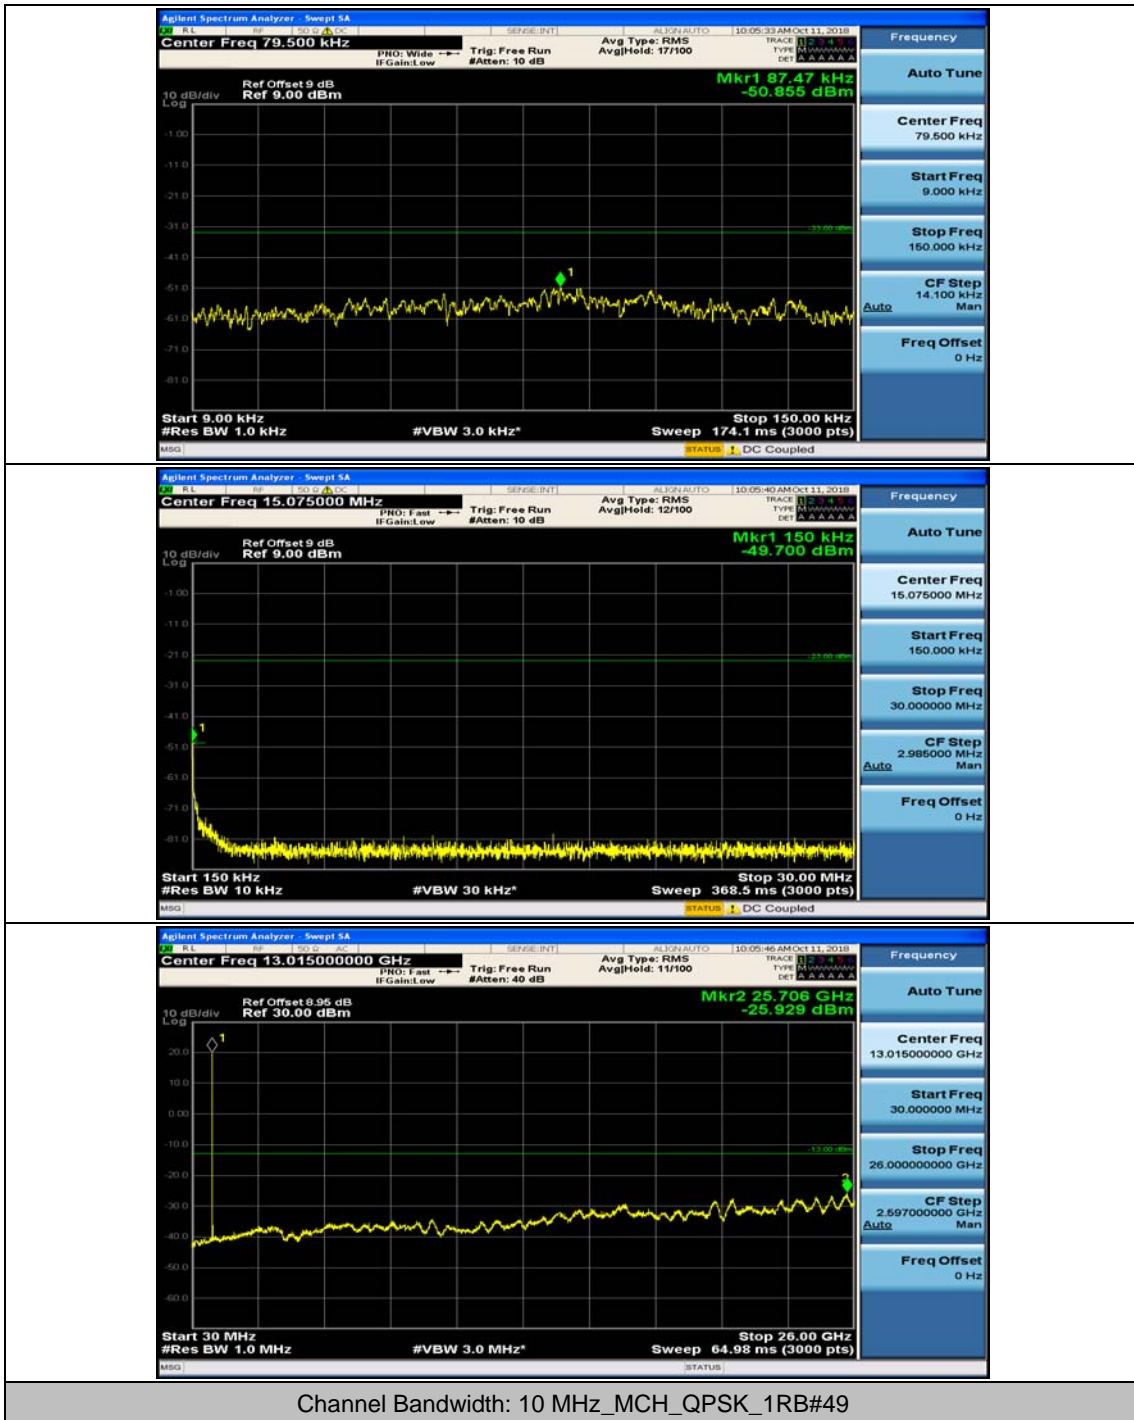

Channel Bandwidth: 3 MHz

(Channel Bandwidth: 3 MHz)_MCH_QPSK_1RB#0

(Channel Bandwidth: 3 MHz)_MCH_QPSK_1RB#7

(Channel Bandwidth: 3 MHz)_HCH_QPSK_1RB#0

(Channel Bandwidth: 3 MHz)_HCH_QPSK_1RB#7

(Channel Bandwidth: 3 MHz)_LCH_16QAM_1RB#0

Channel Bandwidth: 10 MHz

Channel Bandwidth: 10 MHz_MCH_QPSK_1RB#0

Channel Bandwidth: 10 MHz_MCH_QPSK_1RB#24

Channel Bandwidth: 10 MHz_HCH_QPSK_1RB#0

Channel Bandwidth: 10 MHz_HCH_QPSK_1RB#24