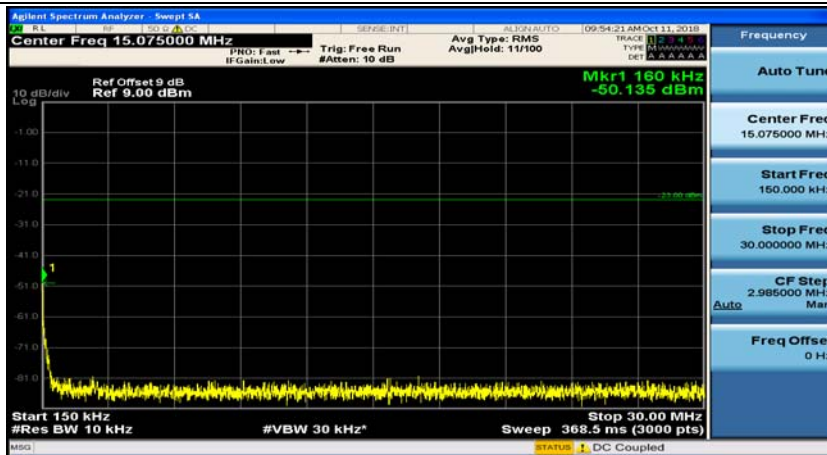

Channel Bandwidth: 3 MHz

(Channel Bandwidth: 3 MHz)_MCH_QPSK_1RB#0

(Channel Bandwidth: 3 MHz)_MCH_QPSK_1RB#7

(Channel Bandwidth: 3 MHz)_HCH_QPSK_1RB#0

(Channel Bandwidth: 3 MHz)_HCH_QPSK_1RB#7

(Channel Bandwidth: 3 MHz)_LCH_16QAM_1RB#0

(Channel Bandwidth: 3 MHz)_LCH_16QAM_1RB#7

(Channel Bandwidth: 3 MHz)_MCH_16QAM_1RB#0

(Channel Bandwidth: 3 MHz)_MCH_16QAM_1RB#7

(Channel Bandwidth: 3 MHz)_HCH_16QAM_1RB#0

(Channel Bandwidth: 3 MHz)_HCH_16QAM_1RB#7