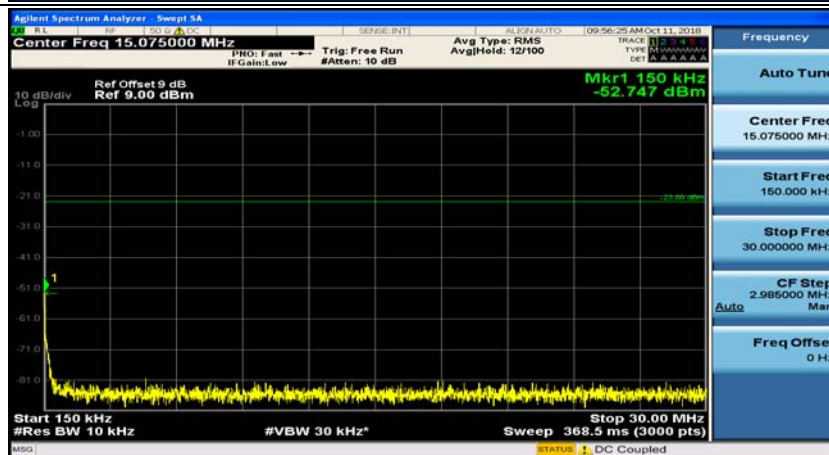

Channel Bandwidth: 3 MHz

(Channel Bandwidth: 3 MHz)_MCH_QPSK_1RB#0

(Channel Bandwidth: 3 MHz)_MCH_QPSK_1RB#7

(Channel Bandwidth: 3 MHz)_HCH_QPSK_1RB#0

(Channel Bandwidth: 3 MHz)_HCH_QPSK_1RB#7

(Channel Bandwidth: 3 MHz)_LCH_16QAM_1RB#0

(Channel Bandwidth: 3 MHz)_LCH_16QAM_1RB#7

(Channel Bandwidth: 3 MHz)_MCH_16QAM_1RB#0

(Channel Bandwidth: 3 MHz)_MCH_16QAM_1RB#7

(Channel Bandwidth: 3 MHz)_HCH_16QAM_1RB#0

(Channel Bandwidth: 3 MHz)_HCH_16QAM_1RB#7

Channel Bandwidth: 5 MHz

(Channel Bandwidth: 5 MHz)_MCH_QPSK_1RB#0

(Channel Bandwidth: 5 MHz)_MCH_QPSK_1RB#12

(Channel Bandwidth: 5 MHz)_HCH_QPSK_1RB#0

(Channel Bandwidth: 5 MHz)_HCH_QPSK_1RB#12

(Channel Bandwidth: 5 MHz)_LCH_16QAM_1RB#0