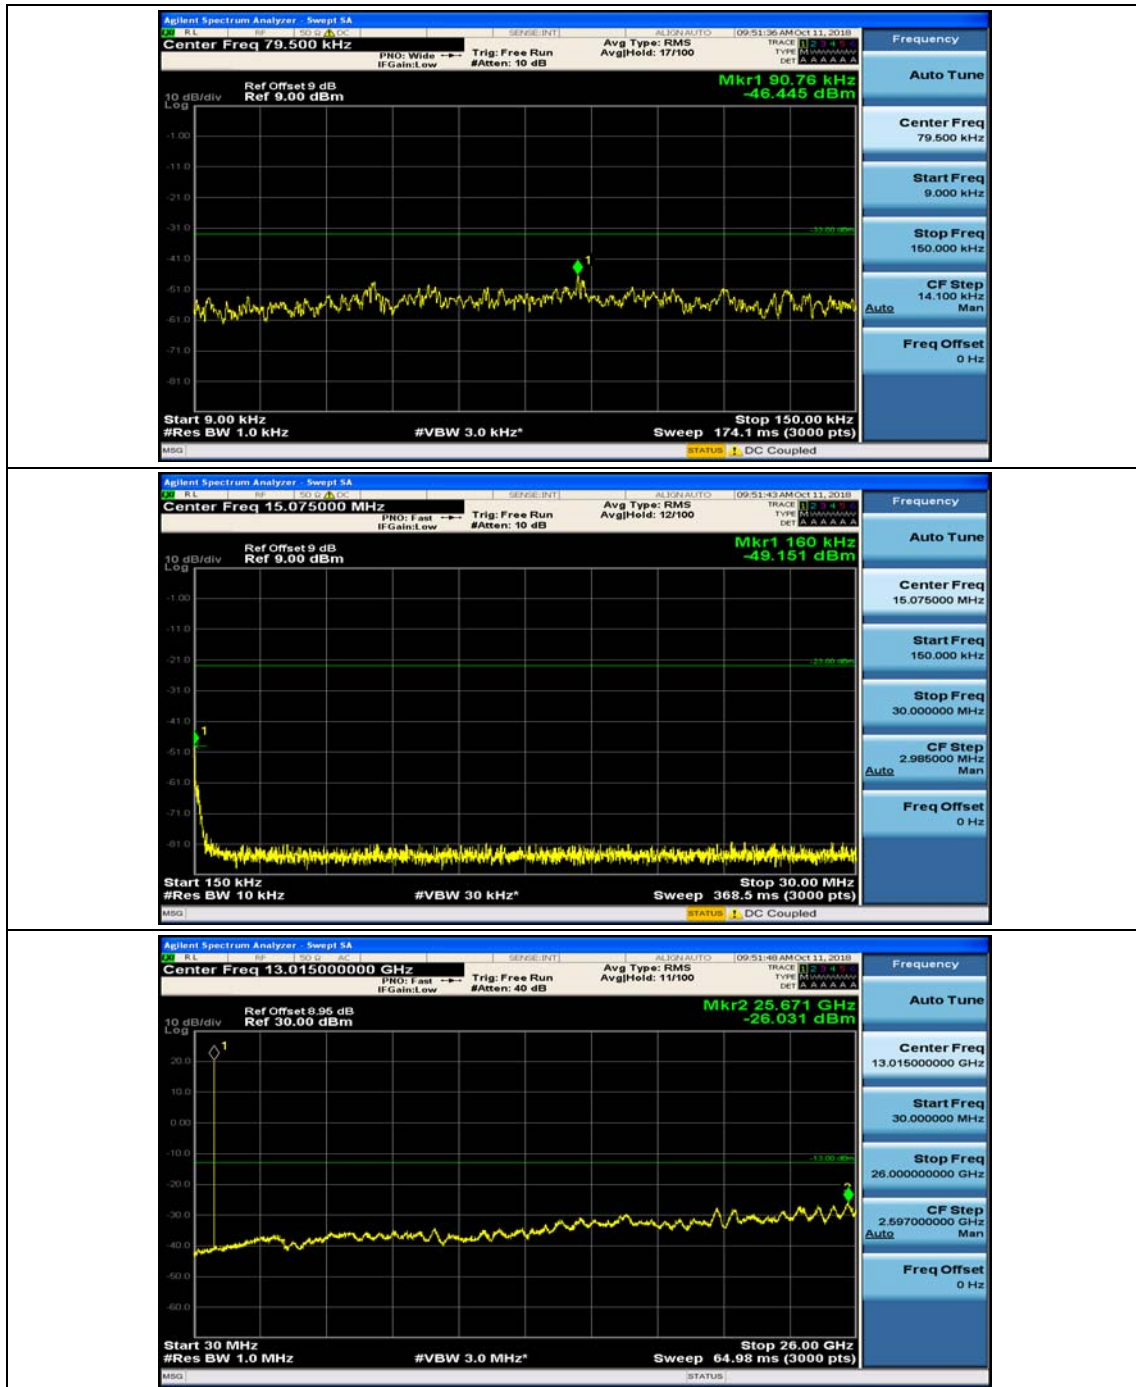

Channel Bandwidth: 3 MHz

(Channel Bandwidth: 3 MHz)_MCH_QPSK_1RB#0

(Channel Bandwidth: 3 MHz)_MCH_QPSK_1RB#7

(Channel Bandwidth: 3 MHz)_HCH_QPSK_1RB#0

(Channel Bandwidth: 3 MHz)_HCH_QPSK_1RB#7

(Channel Bandwidth: 3 MHz)_LCH_16QAM_1RB#0

(Channel Bandwidth: 3 MHz)_LCH_16QAM_1RB#7

(Channel Bandwidth: 3 MHz)_MCH_16QAM_1RB#0

(Channel Bandwidth: 3 MHz)_MCH_16QAM_1RB#7

(Channel Bandwidth: 3 MHz)_HCH_16QAM_1RB#0

(Channel Bandwidth: 3 MHz)_HCH_16QAM_1RB#7

Channel Bandwidth: 5 MHz

(Channel Bandwidth: 5 MHz)_MCH_QPSK_1RB#0

(Channel Bandwidth: 5 MHz)_MCH_QPSK_1RB#12

(Channel Bandwidth: 5 MHz)_HCH_QPSK_1RB#0

(Channel Bandwidth: 5 MHz)_HCH_QPSK_1RB#12

(Channel Bandwidth: 5 MHz)_LCH_16QAM_1RB#0