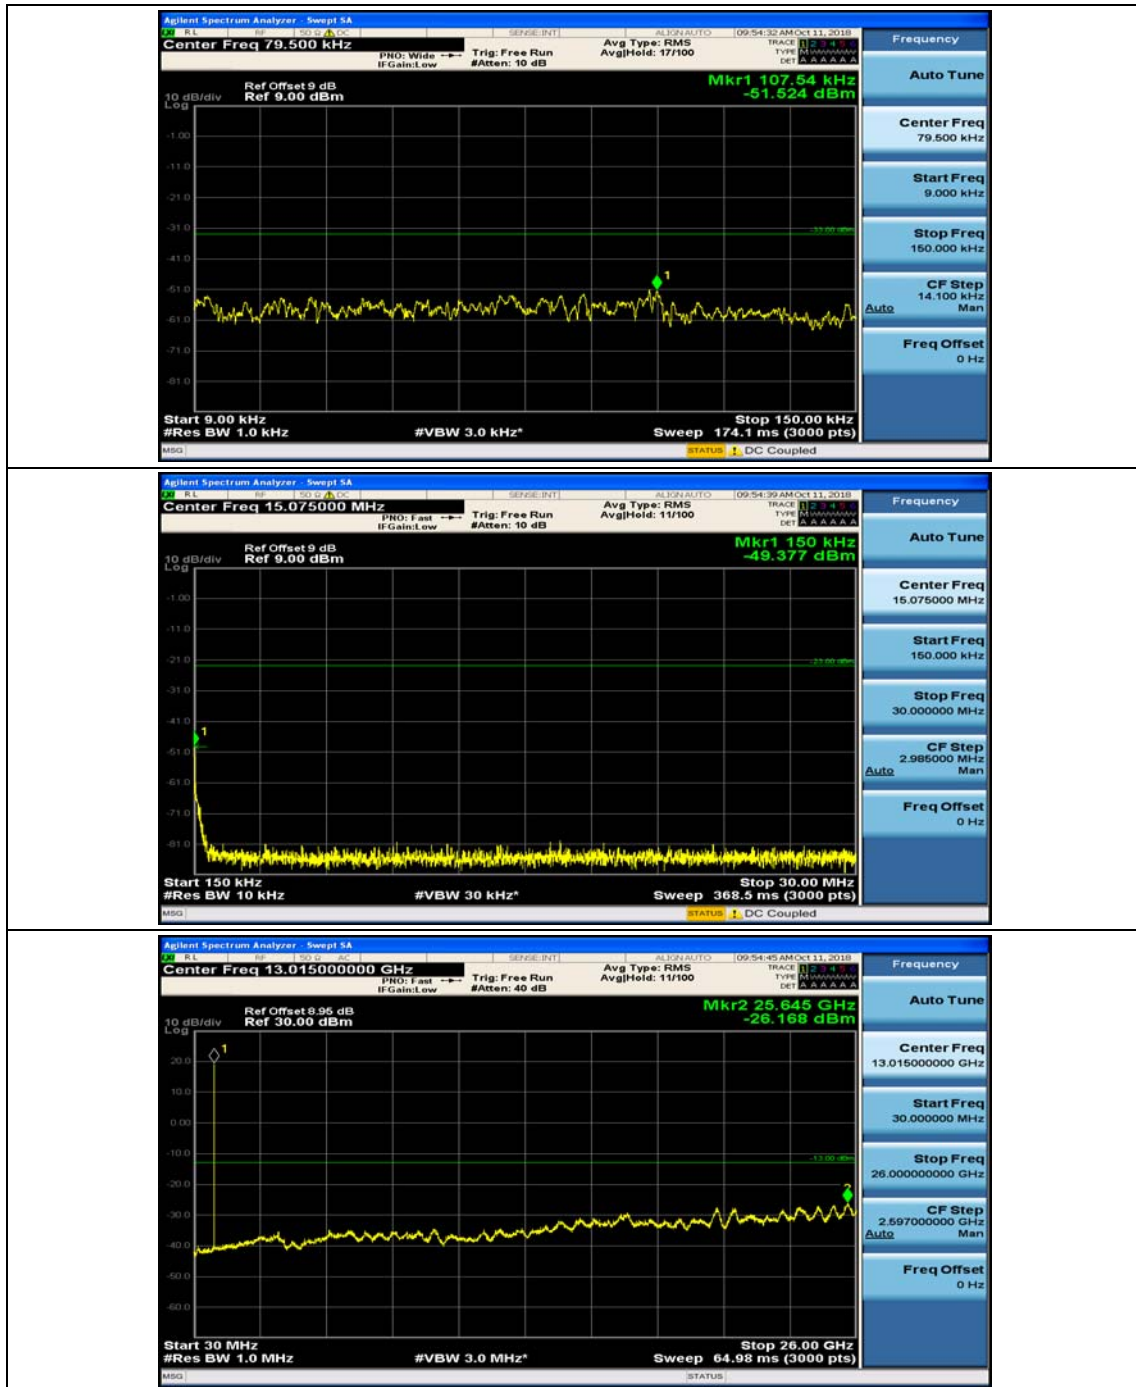

Channel Bandwidth: 3 MHz

(Channel Bandwidth: 3 MHz)_MCH_QPSK_1RB#0

(Channel Bandwidth: 3 MHz)_MCH_QPSK_1RB#7

(Channel Bandwidth: 3 MHz)_HCH_QPSK_1RB#0

(Channel Bandwidth: 3 MHz)_HCH_QPSK_1RB#7

(Channel Bandwidth: 3 MHz)_LCH_16QAM_1RB#0

(Channel Bandwidth: 3 MHz)_LCH_16QAM_1RB#7

(Channel Bandwidth: 3 MHz)_MCH_16QAM_1RB#0

(Channel Bandwidth: 3 MHz)_MCH_16QAM_1RB#7

(Channel Bandwidth: 3 MHz)_HCH_16QAM_1RB#0

(Channel Bandwidth: 3 MHz)_HCH_16QAM_1RB#7

Channel Bandwidth: 5 MHz

(Channel Bandwidth: 5 MHz)_MCH_QPSK_1RB#0

(Channel Bandwidth: 5 MHz)_MCH_QPSK_1RB#12

(Channel Bandwidth: 5 MHz)_HCH_QPSK_1RB#0

(Channel Bandwidth: 5 MHz)_HCH_QPSK_1RB#12

(Channel Bandwidth: 5 MHz)_LCH_16QAM_1RB#0