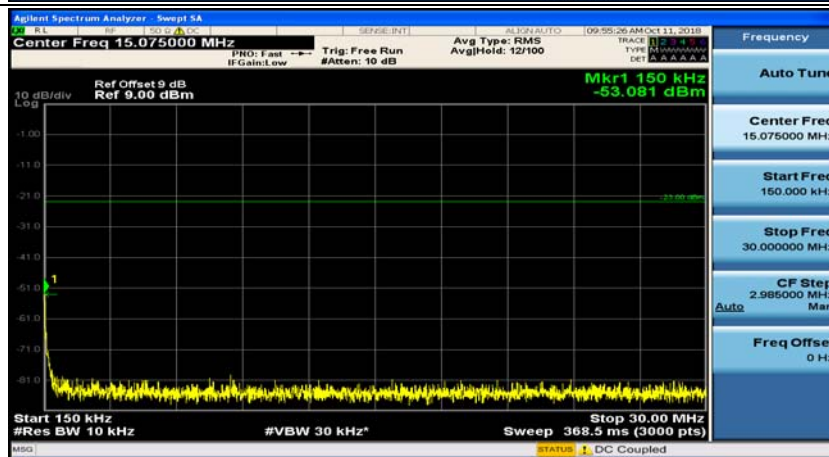

Channel Bandwidth: 3 MHz

(Channel Bandwidth: 3 MHz)_MCH_QPSK_1RB#0

(Channel Bandwidth: 3 MHz)_MCH_QPSK_1RB#7

(Channel Bandwidth: 3 MHz)_HCH_QPSK_1RB#0

(Channel Bandwidth: 3 MHz)_HCH_QPSK_1RB#7

(Channel Bandwidth: 3 MHz)_LCH_16QAM_1RB#0

(Channel Bandwidth: 3 MHz)_LCH_16QAM_1RB#7

(Channel Bandwidth: 3 MHz)_MCH_16QAM_1RB#0

(Channel Bandwidth: 3 MHz)_MCH_16QAM_1RB#7

(Channel Bandwidth: 3 MHz)_HCH_16QAM_1RB#0

(Channel Bandwidth: 3 MHz)_HCH_16QAM_1RB#7