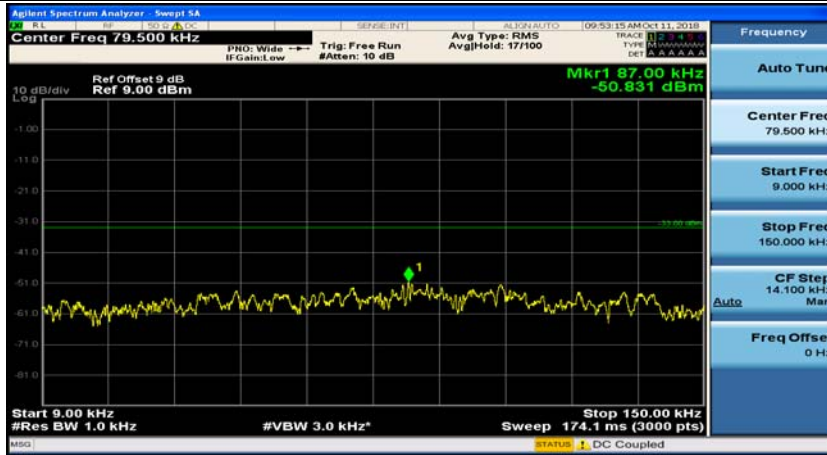

Channel Bandwidth: 3 MHz

(Channel Bandwidth: 3 MHz)_MCH_QPSK_1RB#0

(Channel Bandwidth: 3 MHz)_MCH_QPSK_1RB#7

(Channel Bandwidth: 3 MHz)_HCH_QPSK_1RB#0

(Channel Bandwidth: 3 MHz)_HCH_QPSK_1RB#7

(Channel Bandwidth: 3 MHz)_LCH_16QAM_1RB#0

(Channel Bandwidth: 3 MHz)_LCH_16QAM_1RB#7

(Channel Bandwidth: 3 MHz)_MCH_16QAM_1RB#0

(Channel Bandwidth: 3 MHz)_MCH_16QAM_1RB#7

(Channel Bandwidth: 3 MHz)_HCH_16QAM_1RB#0

(Channel Bandwidth: 3 MHz)_HCH_16QAM_1RB#7