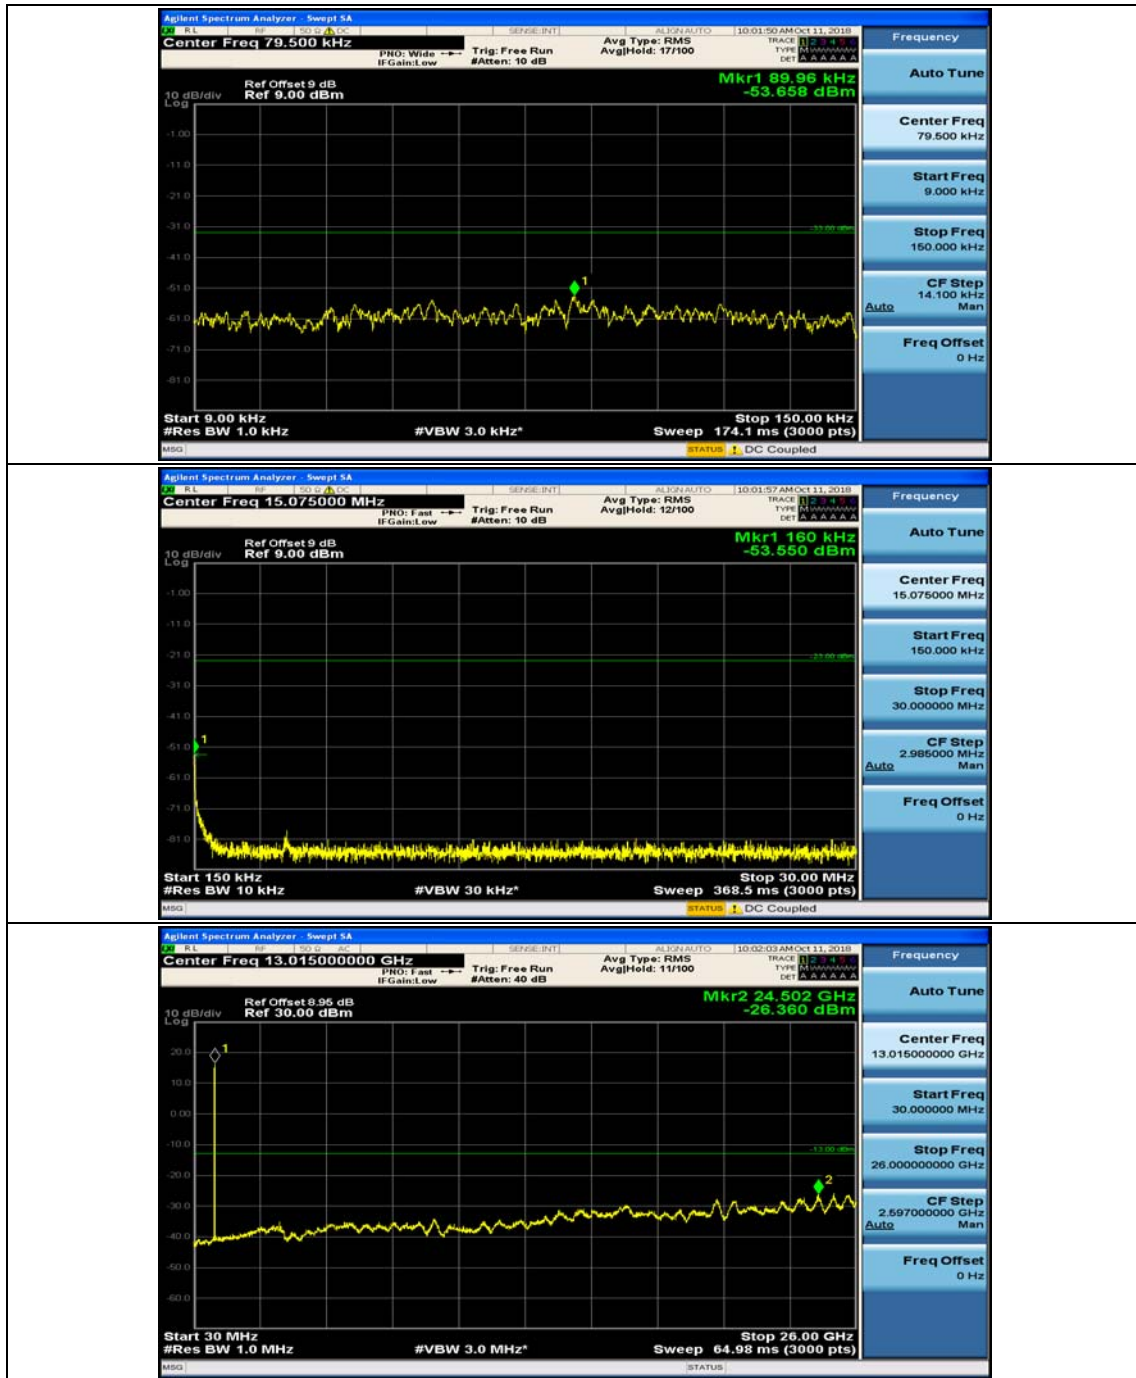

Channel Bandwidth: 5 MHz

(Channel Bandwidth: 5 MHz)_MCH_QPSK_1RB#0

(Channel Bandwidth: 5 MHz)_MCH_QPSK_1RB#12

(Channel Bandwidth: 5 MHz)_HCH_QPSK_1RB#0

(Channel Bandwidth: 5 MHz)_HCH_QPSK_1RB#12

(Channel Bandwidth: 5 MHz)_LCH_16QAM_1RB#0

(Channel Bandwidth: 5 MHz)_LCH_16QAM_1RB#12

(Channel Bandwidth: 5 MHz)_MCH_16QAM_1RB#0

(Channel Bandwidth: 5 MHz)_MCH_16QAM_1RB#12

(Channel Bandwidth: 5 MHz)_HCH_16QAM_1RB#0

(Channel Bandwidth: 5 MHz)_HCH_16QAM_1RB#12