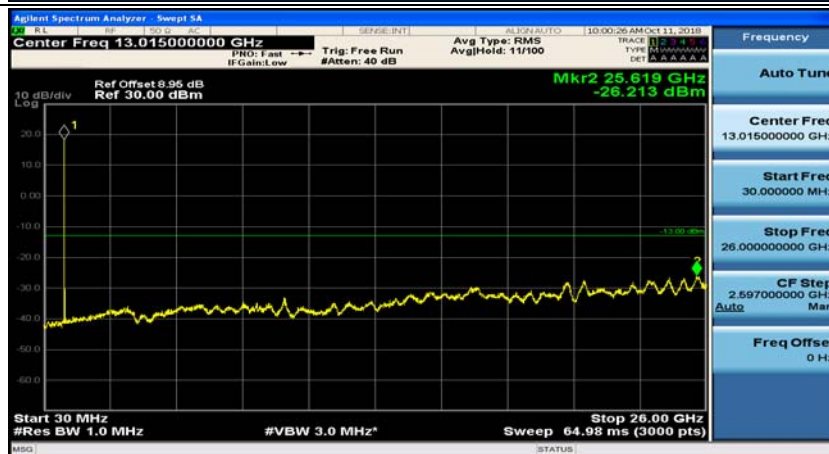

(Channel Bandwidth: 5 MHz)_MCH_16QAM_1RB#12