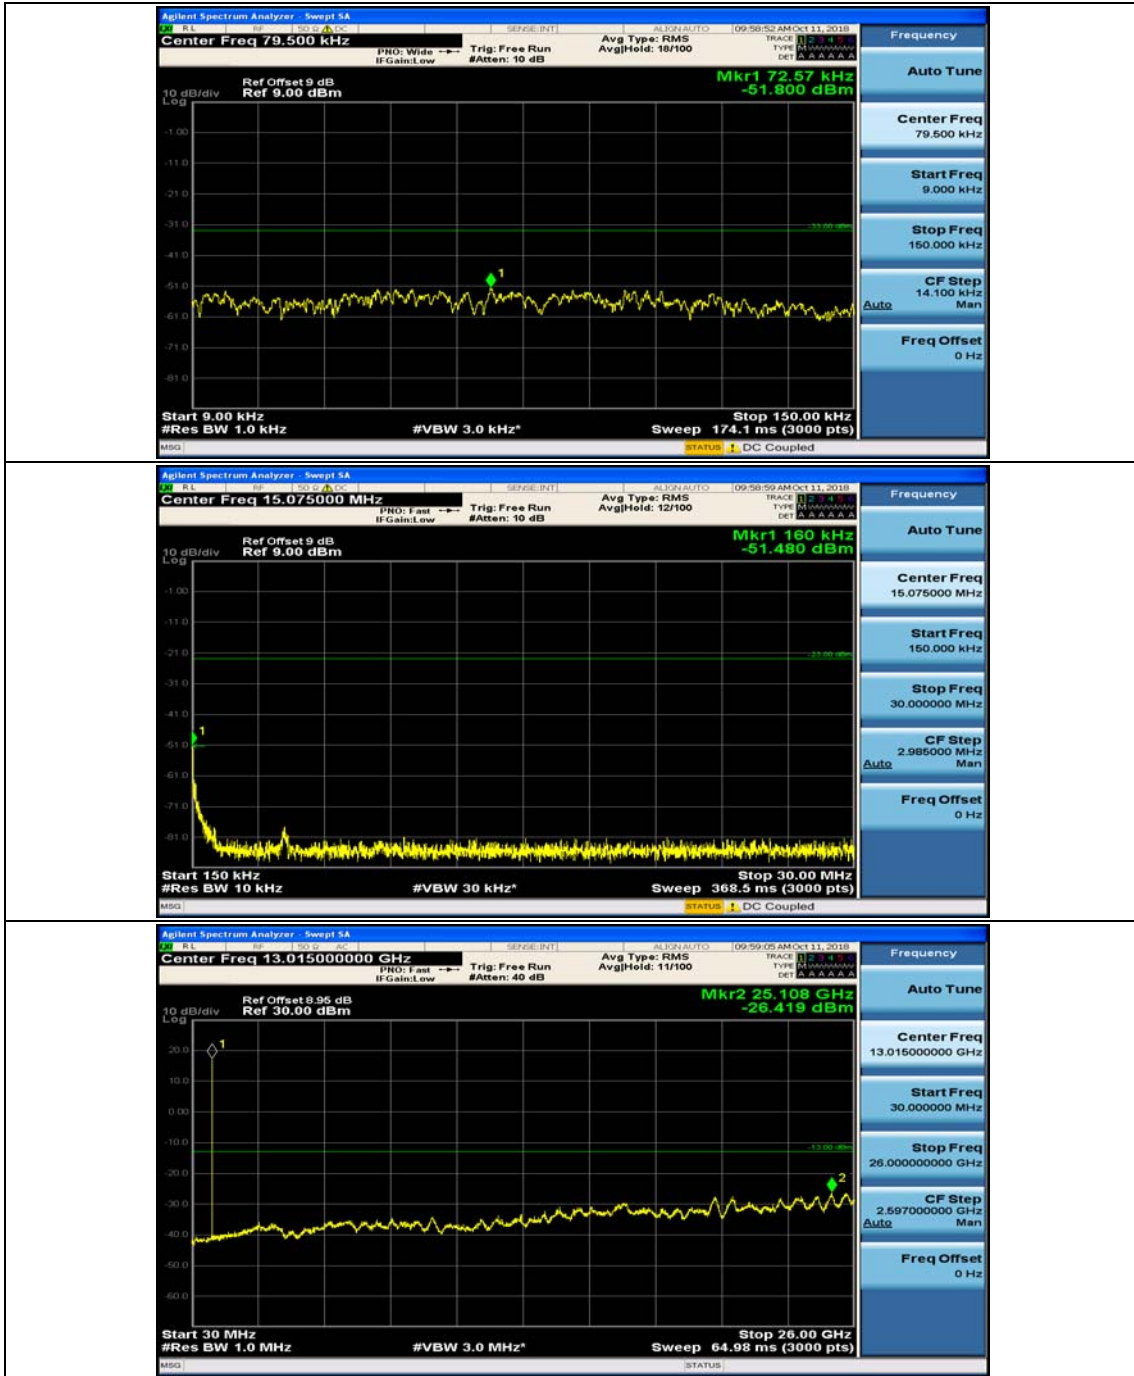

Channel Bandwidth: 5 MHz

(Channel Bandwidth: 5 MHz)_MCH_QPSK_1RB#0

(Channel Bandwidth: 5 MHz)_MCH_QPSK_1RB#12

(Channel Bandwidth: 5 MHz)_HCH_QPSK_1RB#0

(Channel Bandwidth: 5 MHz)_HCH_QPSK_1RB#12

(Channel Bandwidth: 5 MHz)_LCH_16QAM_1RB#0

(Channel Bandwidth: 5 MHz)_LCH_16QAM_1RB#12

(Channel Bandwidth: 5 MHz)_MCH_16QAM_1RB#0

(Channel Bandwidth: 5 MHz)_MCH_16QAM_1RB#12

(Channel Bandwidth: 5 MHz)_HCH_16QAM_1RB#0

(Channel Bandwidth: 5 MHz)_HCH_16QAM_1RB#12