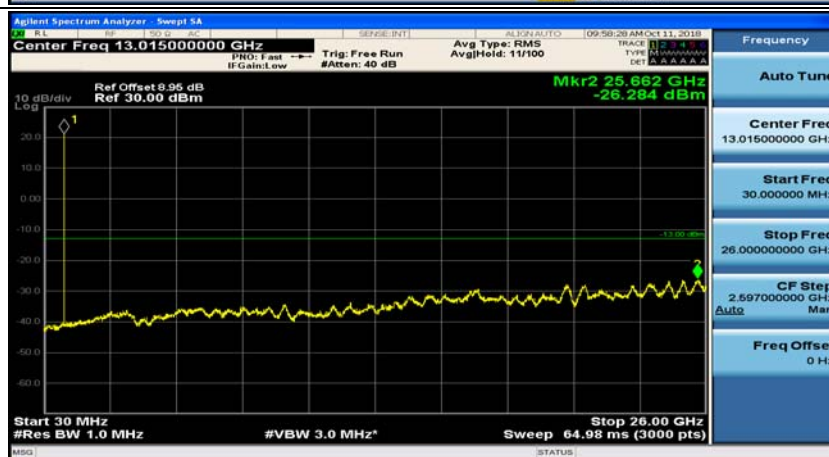

Channel Bandwidth: 5 MHz

(Channel Bandwidth: 5 MHz)_MCH_QPSK_1RB#0

(Channel Bandwidth: 5 MHz)_MCH_QPSK_1RB#12

(Channel Bandwidth: 5 MHz)_HCH_QPSK_1RB#0

(Channel Bandwidth: 5 MHz)_HCH_QPSK_1RB#12

(Channel Bandwidth: 5 MHz)_LCH_16QAM_1RB#0