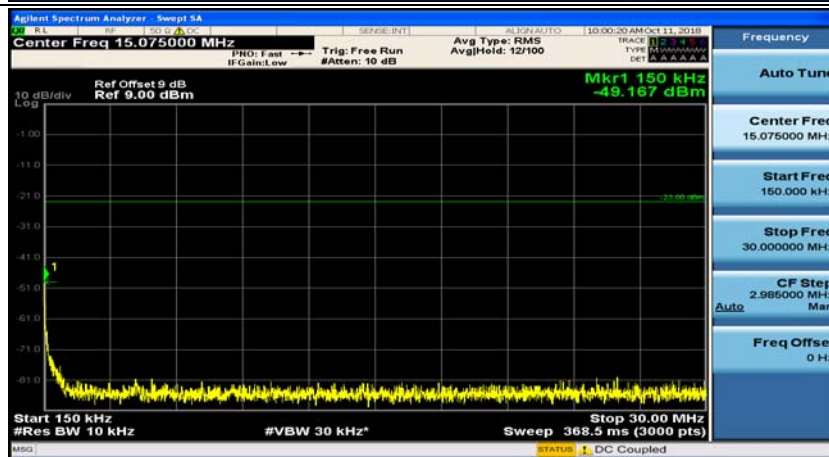

(Channel Bandwidth: 5 MHz)_MCH_16QAM_1RB#0

(Channel Bandwidth: 5 MHz)_MCH_16QAM_1RB#12