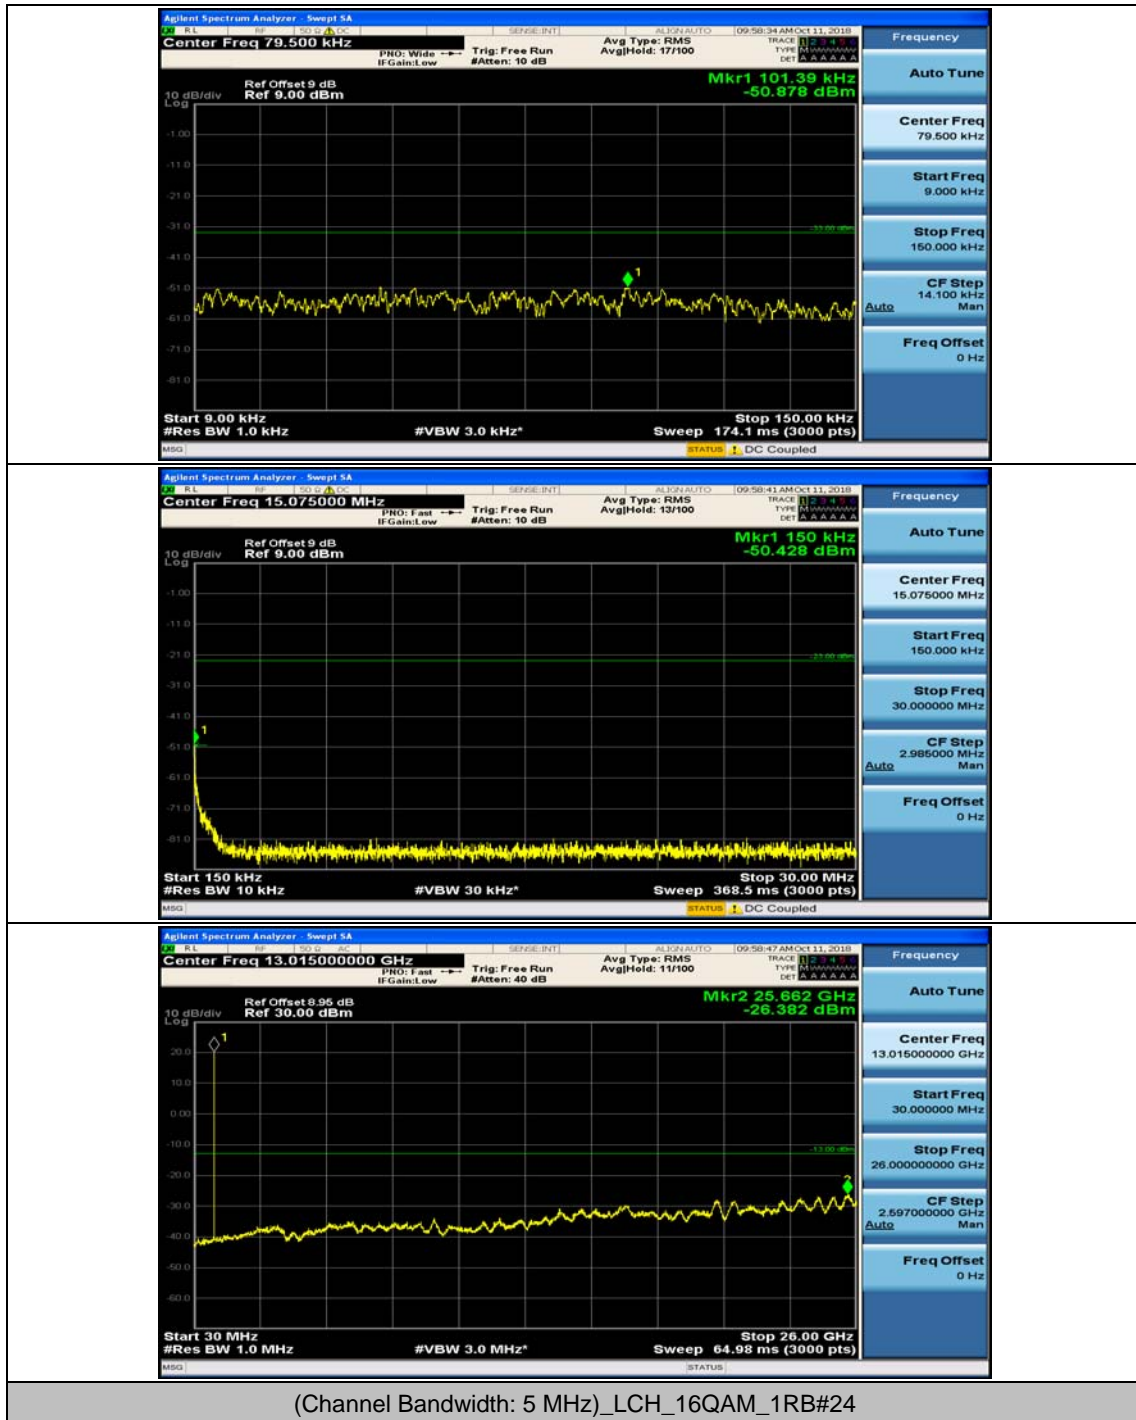

Channel Bandwidth: 5 MHz

(Channel Bandwidth: 5 MHz)_MCH_QPSK_1RB#0

(Channel Bandwidth: 5 MHz)_MCH_QPSK_1RB#12

(Channel Bandwidth: 5 MHz)_HCH_QPSK_1RB#0

(Channel Bandwidth: 5 MHz)_HCH_QPSK_1RB#12

(Channel Bandwidth: 5 MHz)_LCH_16QAM_1RB#0

(Channel Bandwidth: 5 MHz)_LCH_16QAM_1RB#12

(Channel Bandwidth: 5 MHz)_MCH_16QAM_1RB#0

(Channel Bandwidth: 5 MHz)_MCH_16QAM_1RB#12

(Channel Bandwidth: 5 MHz)_HCH_16QAM_1RB#0

(Channel Bandwidth: 5 MHz)_HCH_16QAM_1RB#12