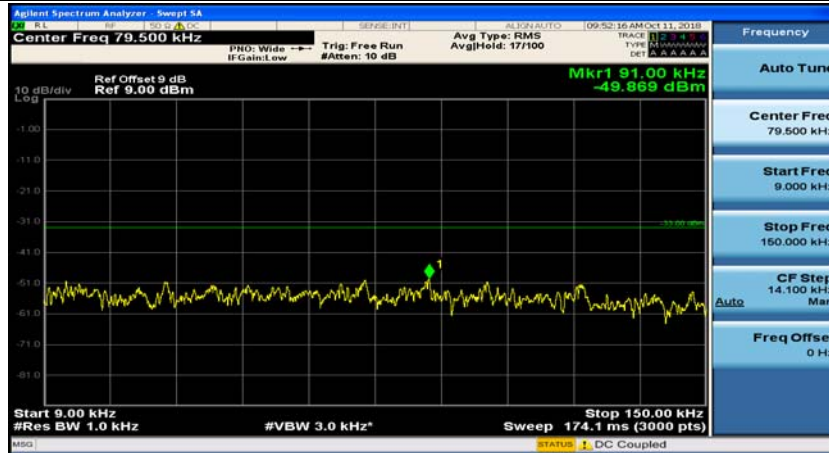

Channel Bandwidth: 3 MHz

(Channel Bandwidth: 3 MHz)_MCH_QPSK_1RB#0

(Channel Bandwidth: 3 MHz)_MCH_QPSK_1RB#7

(Channel Bandwidth: 3 MHz)_HCH_QPSK_1RB#0

(Channel Bandwidth: 3 MHz)_HCH_QPSK_1RB#7

(Channel Bandwidth: 3 MHz)_LCH_16QAM_1RB#0

(Channel Bandwidth: 3 MHz)_LCH_16QAM_1RB#7

(Channel Bandwidth: 3 MHz)_MCH_16QAM_1RB#0

(Channel Bandwidth: 3 MHz)_MCH_16QAM_1RB#7

(Channel Bandwidth: 3 MHz)_HCH_16QAM_1RB#0

(Channel Bandwidth: 3 MHz)_HCH_16QAM_1RB#7