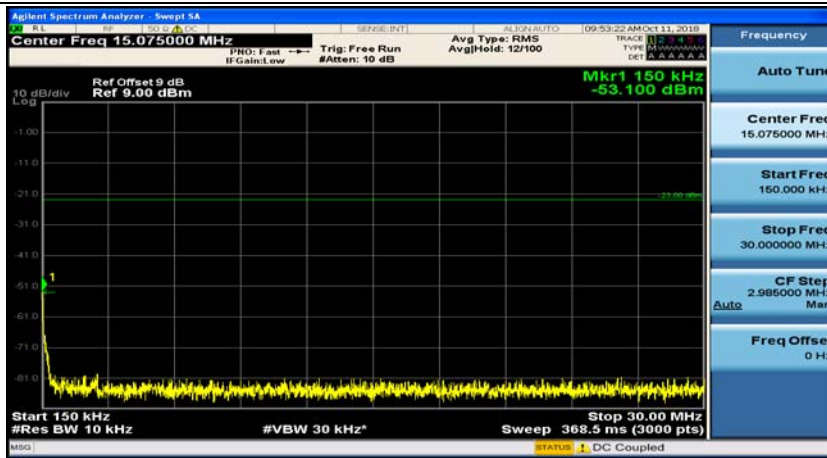

Channel Bandwidth: 3 MHz

(Channel Bandwidth: 3 MHz)_MCH_QPSK_1RB#0

(Channel Bandwidth: 3 MHz)_MCH_QPSK_1RB#7

(Channel Bandwidth: 3 MHz)_HCH_QPSK_1RB#0

(Channel Bandwidth: 3 MHz)_HCH_QPSK_1RB#7

(Channel Bandwidth: 3 MHz)_LCH_16QAM_1RB#0

(Channel Bandwidth: 3 MHz)_LCH_16QAM_1RB#7

(Channel Bandwidth: 3 MHz)_MCH_16QAM_1RB#0

(Channel Bandwidth: 3 MHz)_MCH_16QAM_1RB#7

(Channel Bandwidth: 3 MHz)_HCH_16QAM_1RB#0

(Channel Bandwidth: 3 MHz)_HCH_16QAM_1RB#7