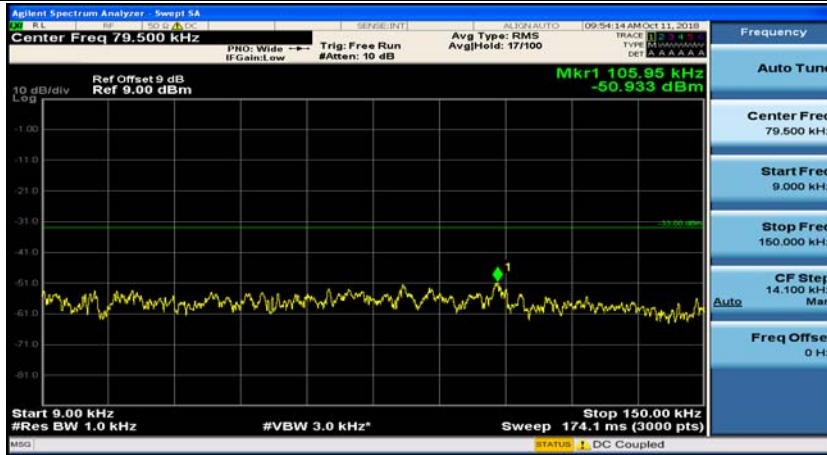

Channel Bandwidth: 3 MHz

(Channel Bandwidth: 3 MHz)_MCH_QPSK_1RB#0

(Channel Bandwidth: 3 MHz)_MCH_QPSK_1RB#7

(Channel Bandwidth: 3 MHz)_HCH_QPSK_1RB#0

(Channel Bandwidth: 3 MHz)_HCH_QPSK_1RB#7

(Channel Bandwidth: 3 MHz)_LCH_16QAM_1RB#0

(Channel Bandwidth: 3 MHz)_LCH_16QAM_1RB#7

(Channel Bandwidth: 3 MHz)_MCH_16QAM_1RB#0

(Channel Bandwidth: 3 MHz)_MCH_16QAM_1RB#7

(Channel Bandwidth: 3 MHz)_HCH_16QAM_1RB#0

(Channel Bandwidth: 3 MHz)_HCH_16QAM_1RB#7