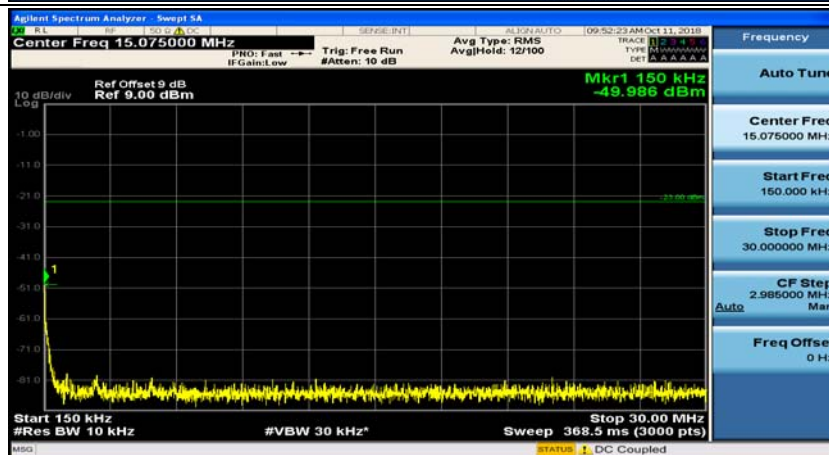

Channel Bandwidth: 3 MHz

(Channel Bandwidth: 3 MHz)_MCH_QPSK_1RB#0

(Channel Bandwidth: 3 MHz)_MCH_QPSK_1RB#7

(Channel Bandwidth: 3 MHz)_HCH_QPSK_1RB#0

(Channel Bandwidth: 3 MHz)_HCH_QPSK_1RB#7

(Channel Bandwidth: 3 MHz)_LCH_16QAM_1RB#0

(Channel Bandwidth: 3 MHz)_LCH_16QAM_1RB#7

(Channel Bandwidth: 3 MHz)_MCH_16QAM_1RB#0

(Channel Bandwidth: 3 MHz)_MCH_16QAM_1RB#7

(Channel Bandwidth: 3 MHz)_HCH_16QAM_1RB#0

(Channel Bandwidth: 3 MHz)_HCH_16QAM_1RB#7