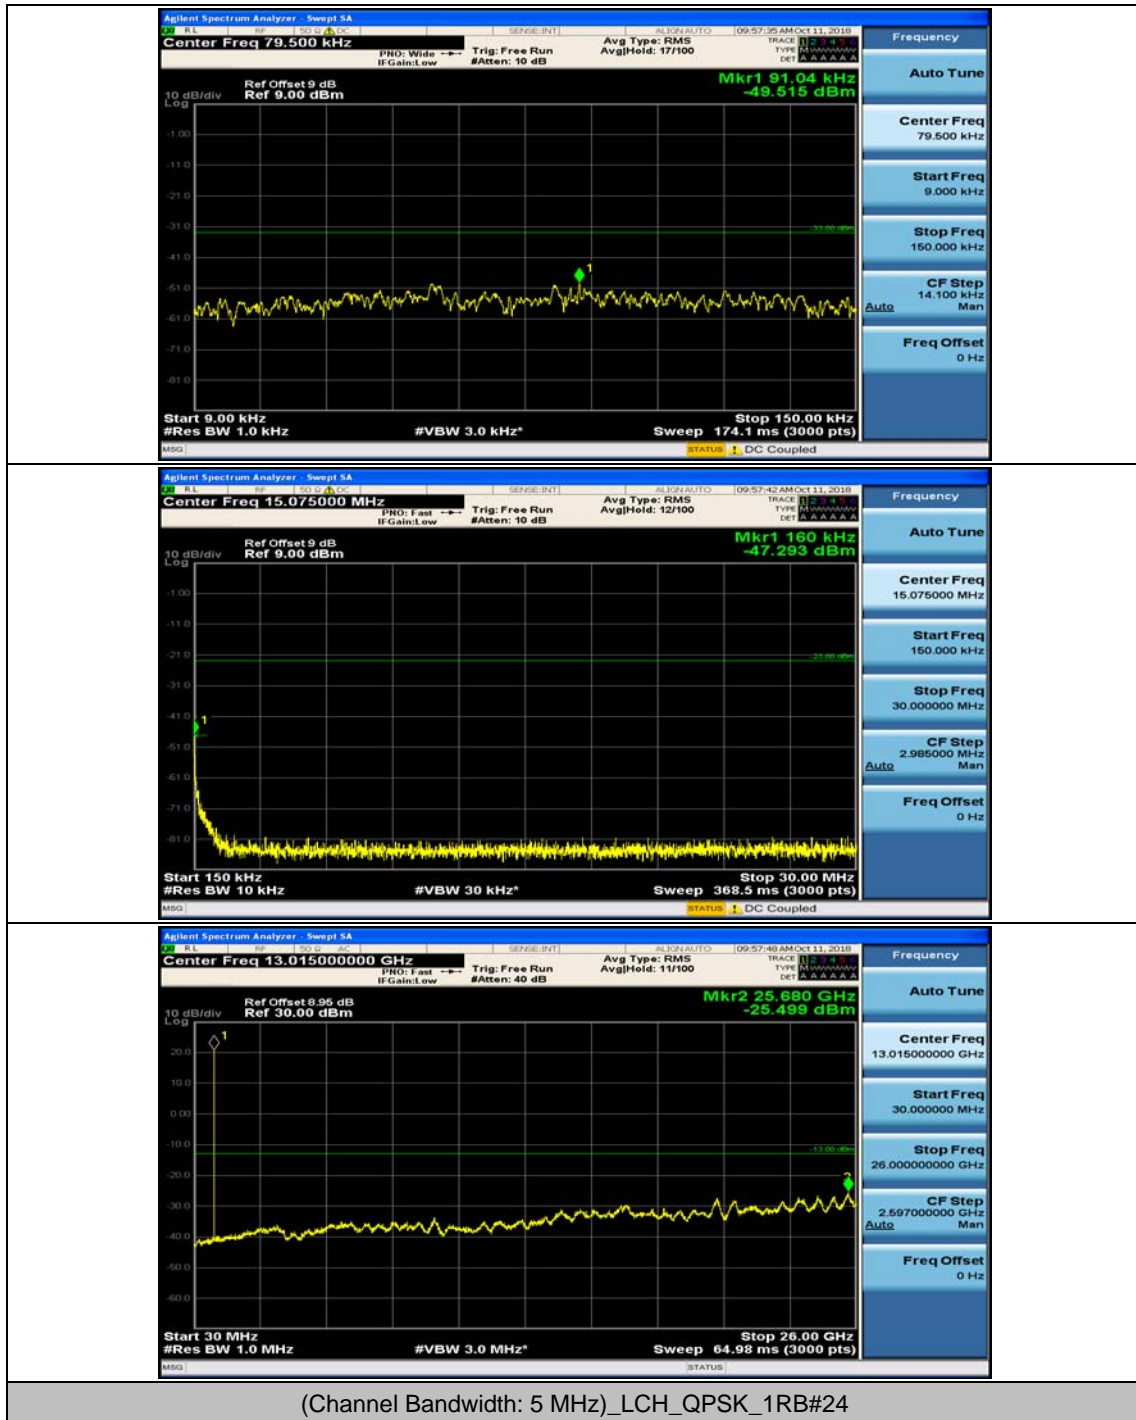

Channel Bandwidth: 3 MHz

(Channel Bandwidth: 3 MHz)_MCH_QPSK_1RB#0

(Channel Bandwidth: 3 MHz)_MCH_QPSK_1RB#7

(Channel Bandwidth: 3 MHz)_HCH_QPSK_1RB#0

(Channel Bandwidth: 3 MHz)_HCH_QPSK_1RB#7

(Channel Bandwidth: 3 MHz)_LCH_16QAM_1RB#0

(Channel Bandwidth: 3 MHz)_LCH_16QAM_1RB#7

(Channel Bandwidth: 3 MHz)_MCH_16QAM_1RB#0

(Channel Bandwidth: 3 MHz)_MCH_16QAM_1RB#7

(Channel Bandwidth: 3 MHz)_HCH_16QAM_1RB#0

(Channel Bandwidth: 3 MHz)_HCH_16QAM_1RB#7

Channel Bandwidth: 5 MHz

(Channel Bandwidth: 5 MHz)_MCH_QPSK_1RB#0

(Channel Bandwidth: 5 MHz)_MCH_QPSK_1RB#12

(Channel Bandwidth: 5 MHz)_HCH_QPSK_1RB#0

(Channel Bandwidth: 5 MHz)_HCH_QPSK_1RB#12

(Channel Bandwidth: 5 MHz)_LCH_16QAM_1RB#0