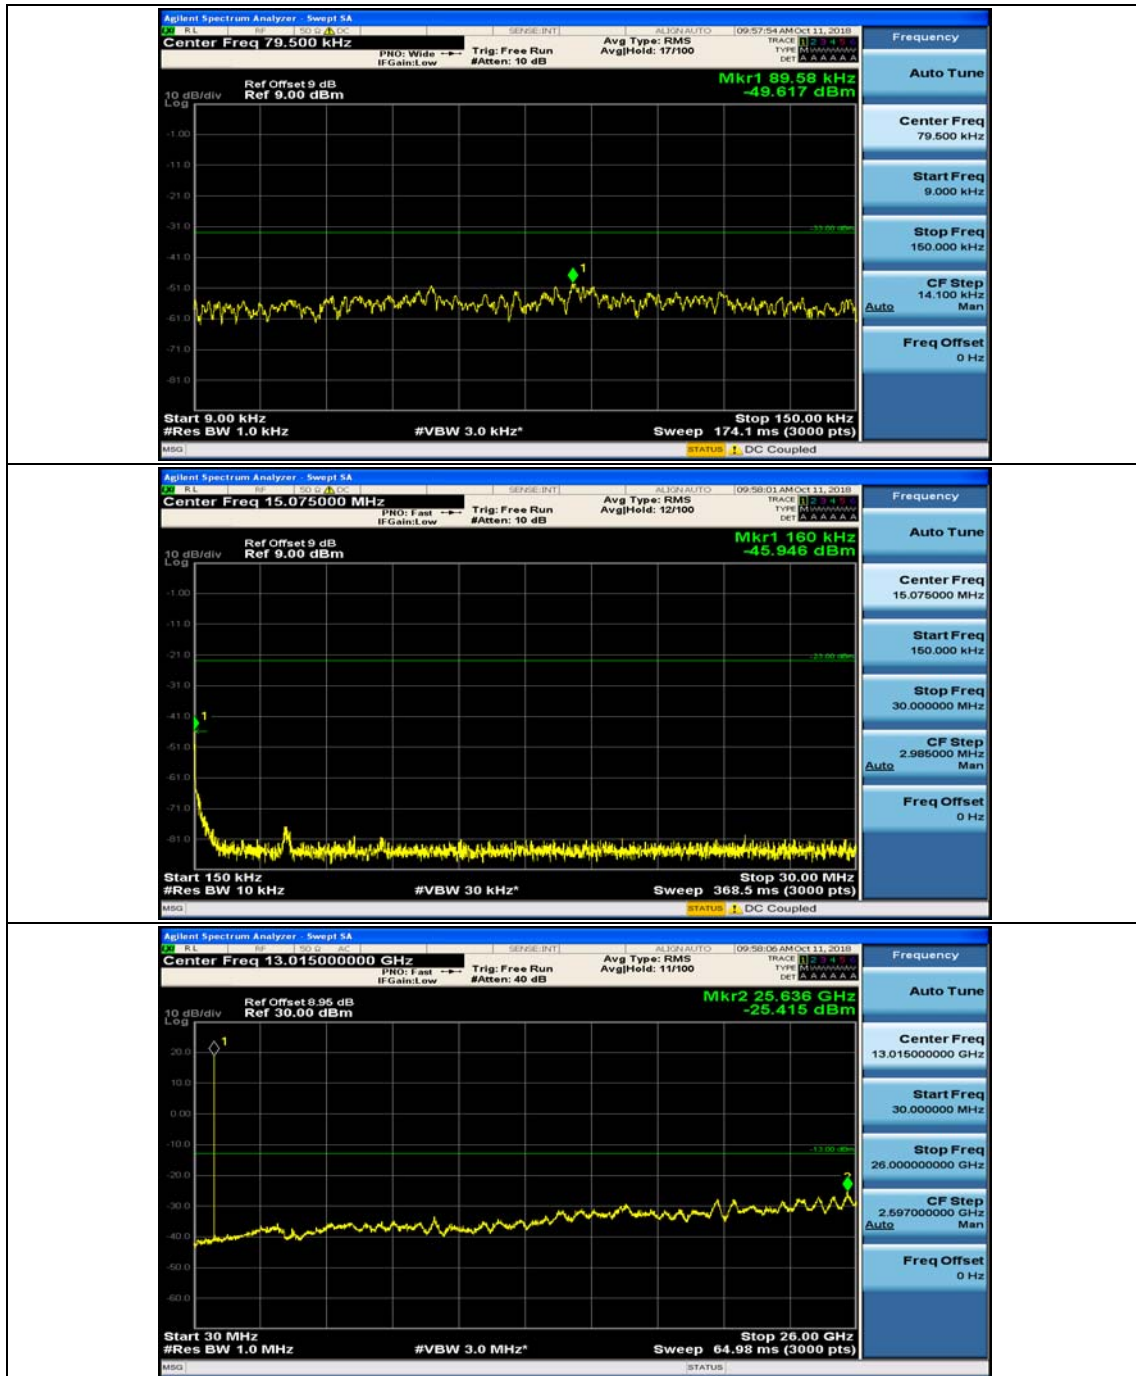

Channel Bandwidth: 3 MHz

(Channel Bandwidth: 3 MHz)_MCH_QPSK_1RB#0

(Channel Bandwidth: 3 MHz)_MCH_QPSK_1RB#7

(Channel Bandwidth: 3 MHz)_HCH_QPSK_1RB#0

(Channel Bandwidth: 3 MHz)_HCH_QPSK_1RB#7

(Channel Bandwidth: 3 MHz)_LCH_16QAM_1RB#0

(Channel Bandwidth: 3 MHz)_LCH_16QAM_1RB#7

(Channel Bandwidth: 3 MHz)_MCH_16QAM_1RB#0

(Channel Bandwidth: 3 MHz)_MCH_16QAM_1RB#7

(Channel Bandwidth: 3 MHz)_HCH_16QAM_1RB#0

(Channel Bandwidth: 3 MHz)_HCH_16QAM_1RB#7

Channel Bandwidth: 5 MHz

(Channel Bandwidth: 5 MHz)_MCH_QPSK_1RB#0

(Channel Bandwidth: 5 MHz)_MCH_QPSK_1RB#12

(Channel Bandwidth: 5 MHz)_HCH_QPSK_1RB#0

(Channel Bandwidth: 5 MHz)_HCH_QPSK_1RB#12

(Channel Bandwidth: 5 MHz)_LCH_16QAM_1RB#0