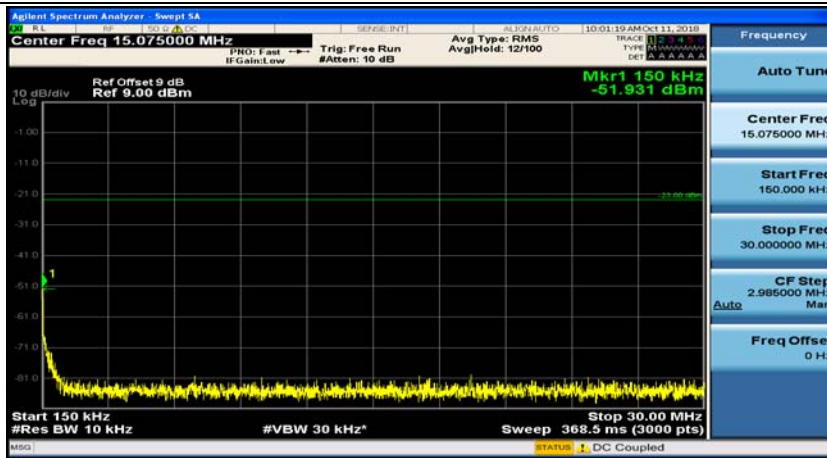

Channel Bandwidth: 5 MHz

(Channel Bandwidth: 5 MHz)_MCH_QPSK_1RB#0

(Channel Bandwidth: 5 MHz)_MCH_QPSK_1RB#12

(Channel Bandwidth: 5 MHz)_HCH_QPSK_1RB#0

(Channel Bandwidth: 5 MHz)_HCH_QPSK_1RB#12

(Channel Bandwidth: 5 MHz)_LCH_16QAM_1RB#0