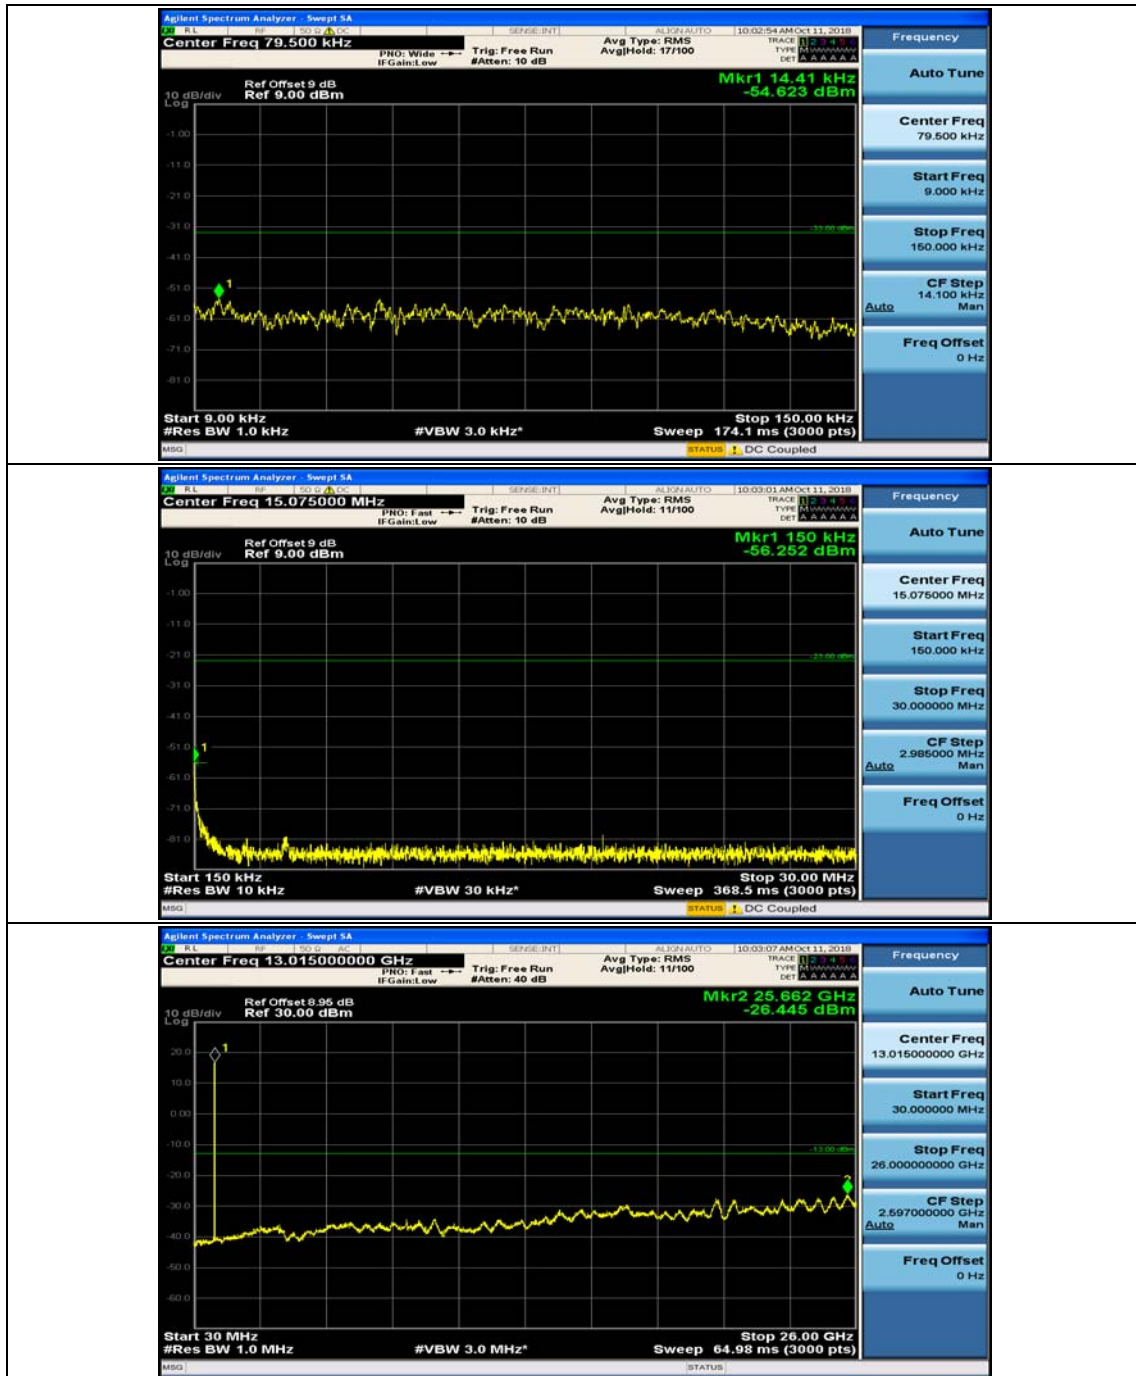

Channel Bandwidth: 5 MHz

(Channel Bandwidth: 5 MHz)_MCH_QPSK_1RB#0

(Channel Bandwidth: 5 MHz)_MCH_QPSK_1RB#12

(Channel Bandwidth: 5 MHz)_HCH_QPSK_1RB#0

(Channel Bandwidth: 5 MHz)_HCH_QPSK_1RB#12

(Channel Bandwidth: 5 MHz)_LCH_16QAM_1RB#0

(Channel Bandwidth: 5 MHz)_LCH_16QAM_1RB#12

(Channel Bandwidth: 5 MHz)_MCH_16QAM_1RB#0

(Channel Bandwidth: 5 MHz)_MCH_16QAM_1RB#12

(Channel Bandwidth: 5 MHz)_HCH_16QAM_1RB#0

(Channel Bandwidth: 5 MHz)_HCH_16QAM_1RB#12