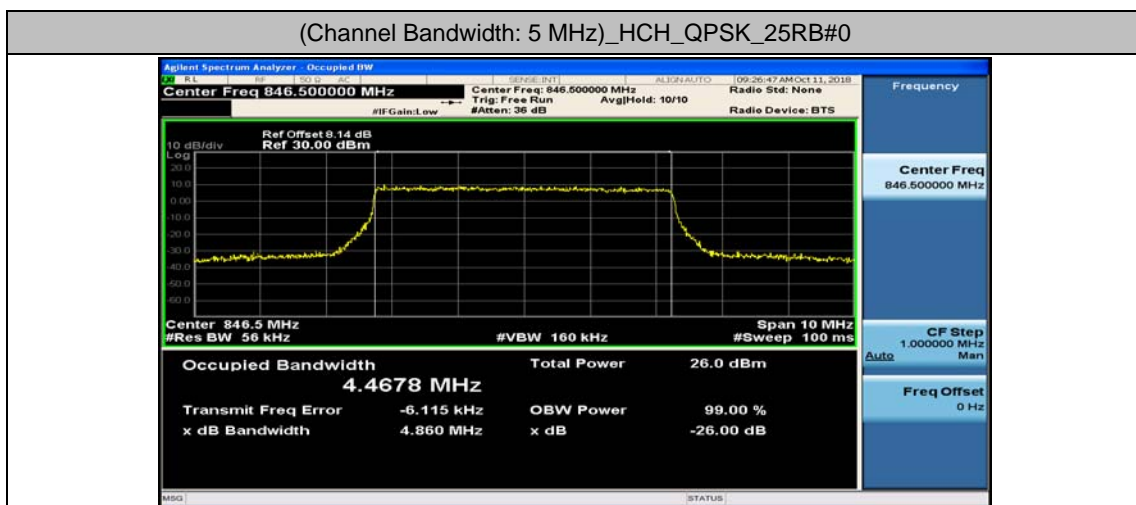

Channel Bandwidth: 5 MHz