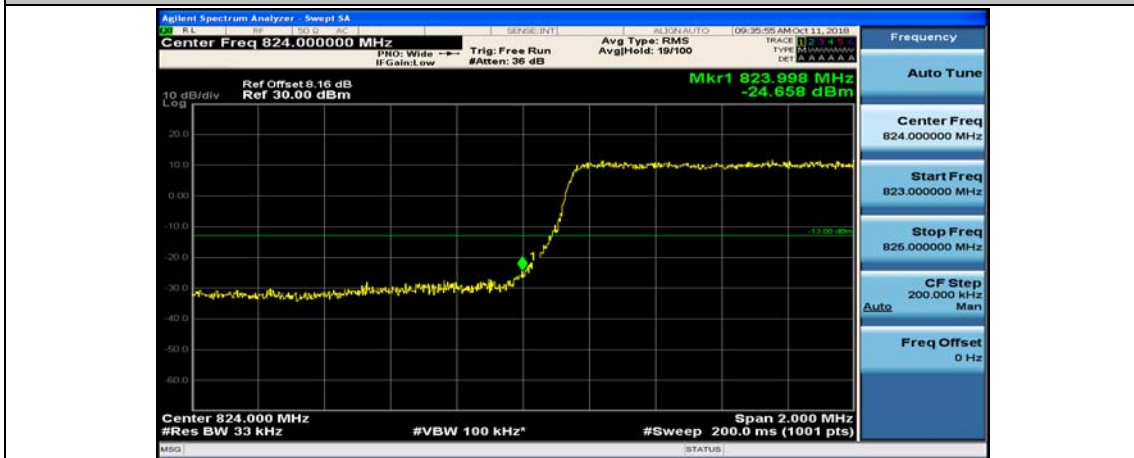

(Channel Bandwidth: 1.4 MHz)_HCH_16QAM_3RB#2

(Channel Bandwidth: 1.4 MHz)_HCH_16QAM_3RB#3

(Channel Bandwidth: 1.4 MHz)_HCH_16QAM_6RB#0

Channel Bandwidth: 3 MHz

(Channel Bandwidth: 3 MHz)_LCH_QPSK_1RB#14

(Channel Bandwidth: 3 MHz)_LCH_QPSK_8RB#0