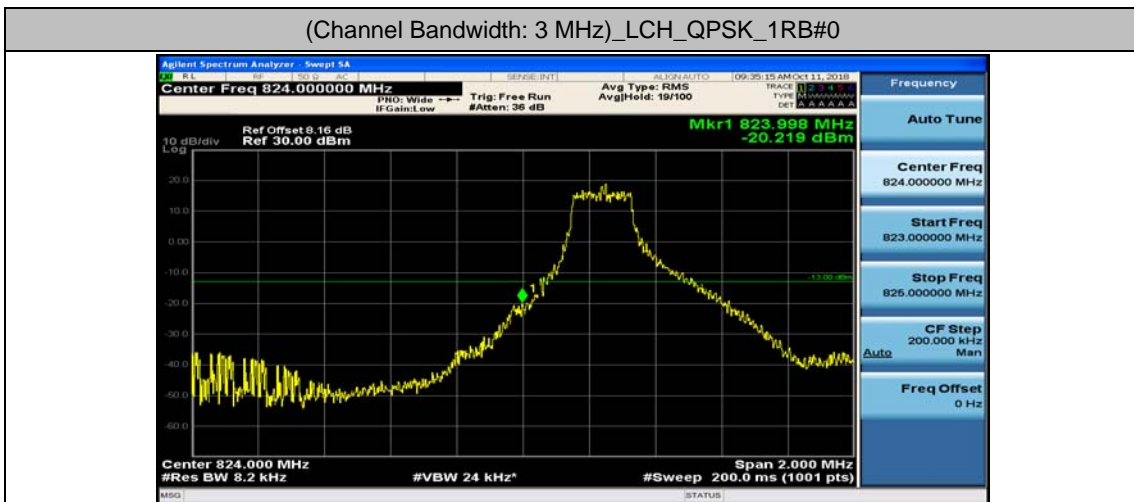

(Channel Bandwidth: 1.4 MHz)_HCH_16QAM_3RB#2

(Channel Bandwidth: 1.4 MHz)_HCH_16QAM_3RB#3

(Channel Bandwidth: 1.4 MHz)_HCH_16QAM_6RB#0

Channel Bandwidth: 3 MHz

(Channel Bandwidth: 3 MHz)_LCH_QPSK_1RB#14

(Channel Bandwidth: 3 MHz)_LCH_QPSK_8RB#0