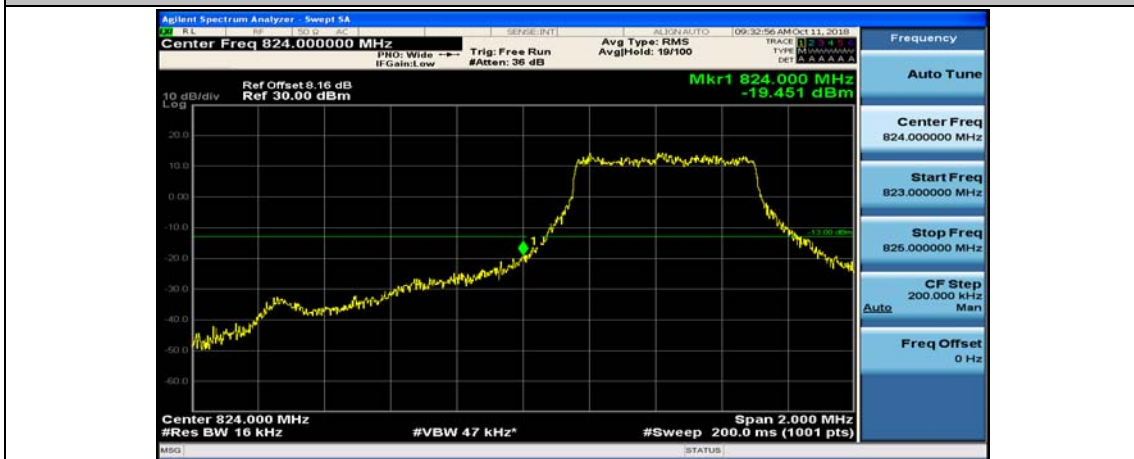

(Channel Bandwidth: 1.4 MHz)_LCH_16QAM_3RB#0