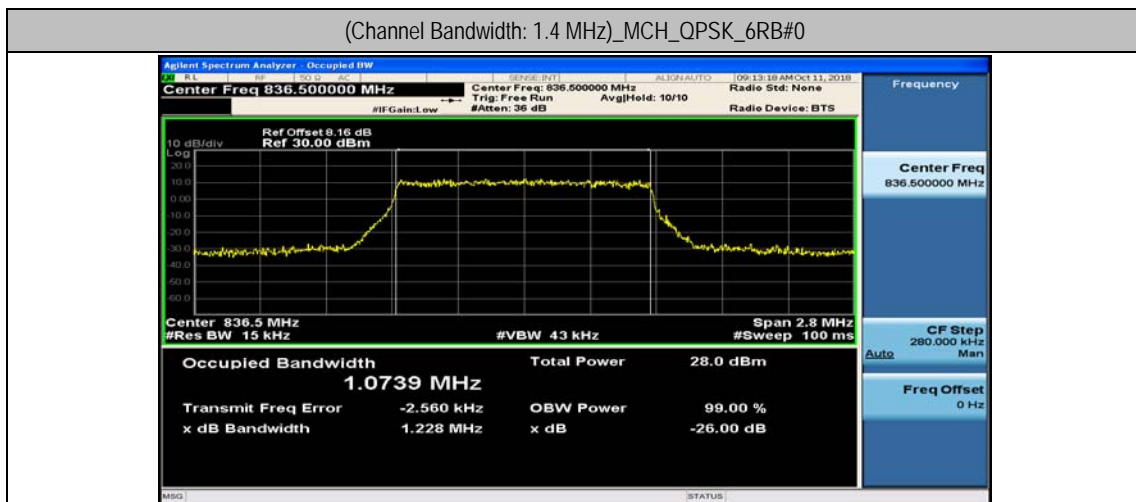

Test Graphs

Channel Bandwidth: 1.4 MHz