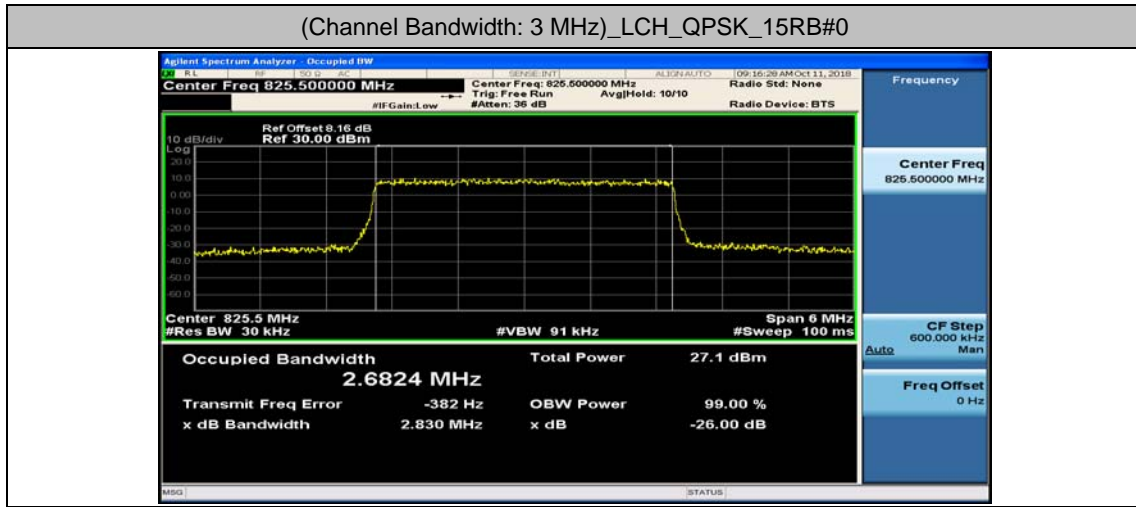

Test Graphs

Channel Bandwidth: 1.4 MHz

(Channel Bandwidth: 1.4 MHz)_LCH_16QAM_6RB#0

(Channel Bandwidth: 1.4 MHz)_MCH_16QAM_6RB#0

(Channel Bandwidth: 1.4 MHz)_HCH_16QAM_6RB#0

Channel Bandwidth: 3 MHz

(Channel Bandwidth: 3 MHz)_LCH_16QAM_15RB#0