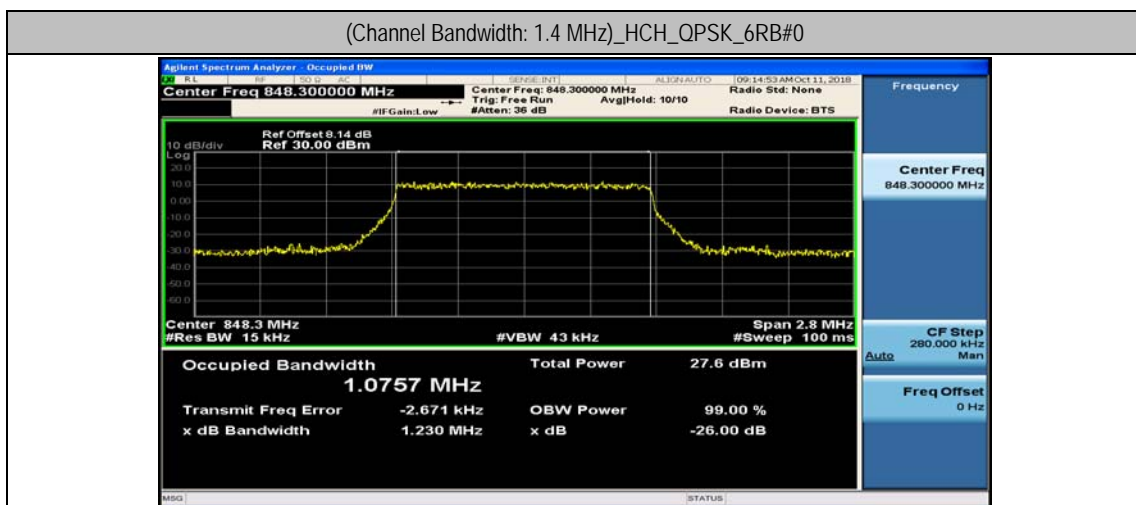

Test Graphs

Channel Bandwidth: 1.4 MHz