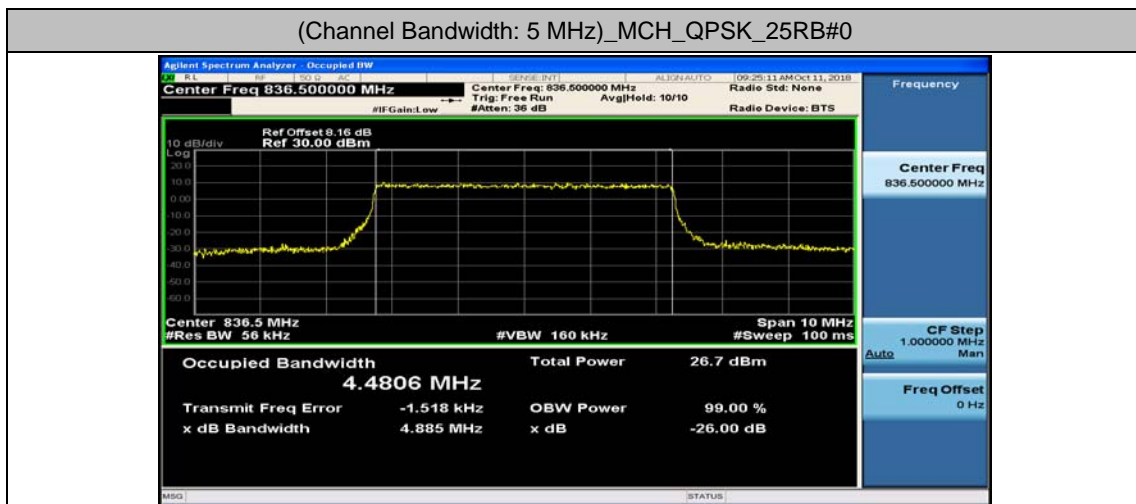

Channel Bandwidth: 5 MHz