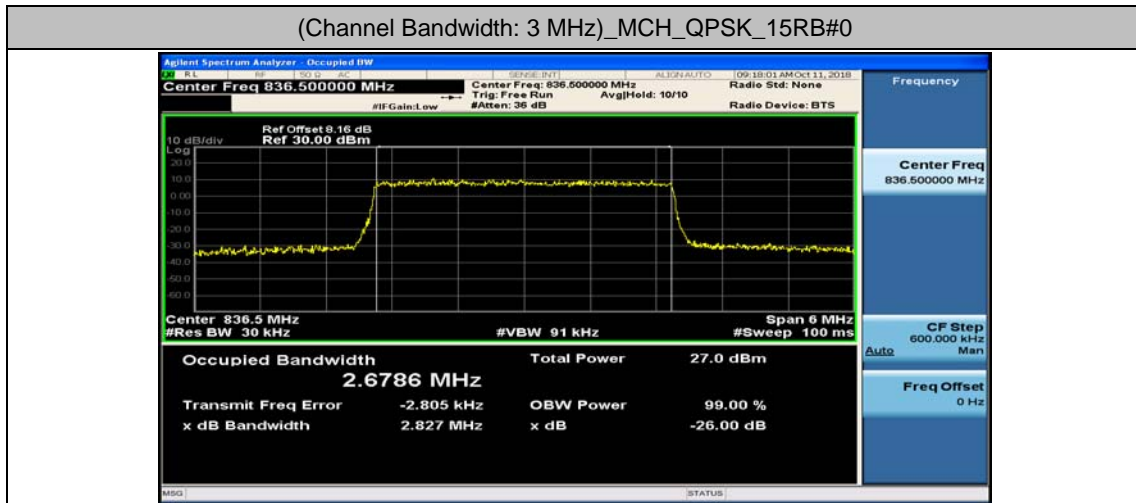

Test Graphs

Channel Bandwidth: 1.4 MHz

(Channel Bandwidth: 1.4 MHz)_LCH_16QAM_6RB#0

(Channel Bandwidth: 1.4 MHz)_MCH_16QAM_6RB#0

(Channel Bandwidth: 1.4 MHz)_HCH_16QAM_6RB#0

Channel Bandwidth: 3 MHz

(Channel Bandwidth: 3 MHz)_LCH_16QAM_15RB#0