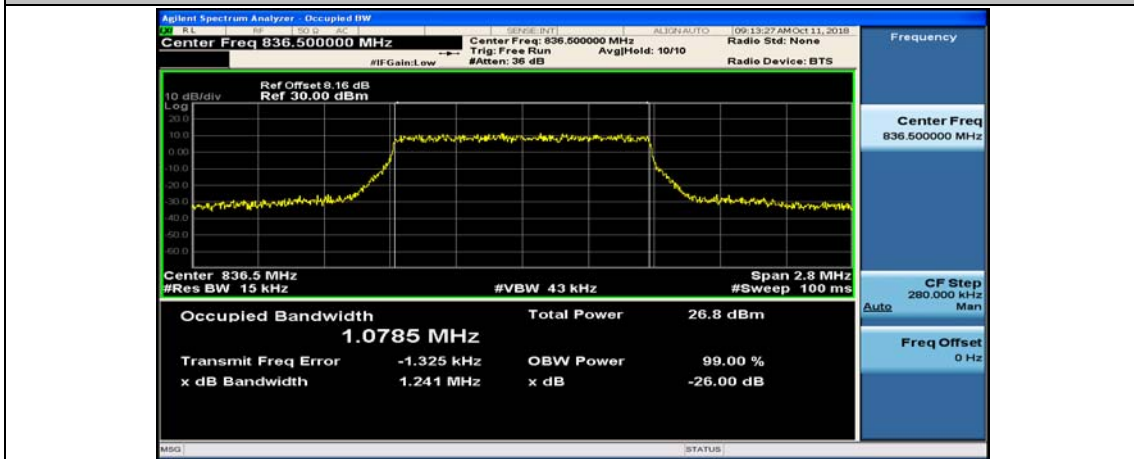

Test Graphs

Channel Bandwidth: 1.4 MHz

(Channel Bandwidth: 1.4 MHz)_LCH_16QAM_6RB#0

(Channel Bandwidth: 1.4 MHz)_MCH_16QAM_6RB#0

(Channel Bandwidth: 1.4 MHz)_HCH_16QAM_6RB#0

Channel Bandwidth: 3 MHz

(Channel Bandwidth: 3 MHz)_LCH_16QAM_15RB#0