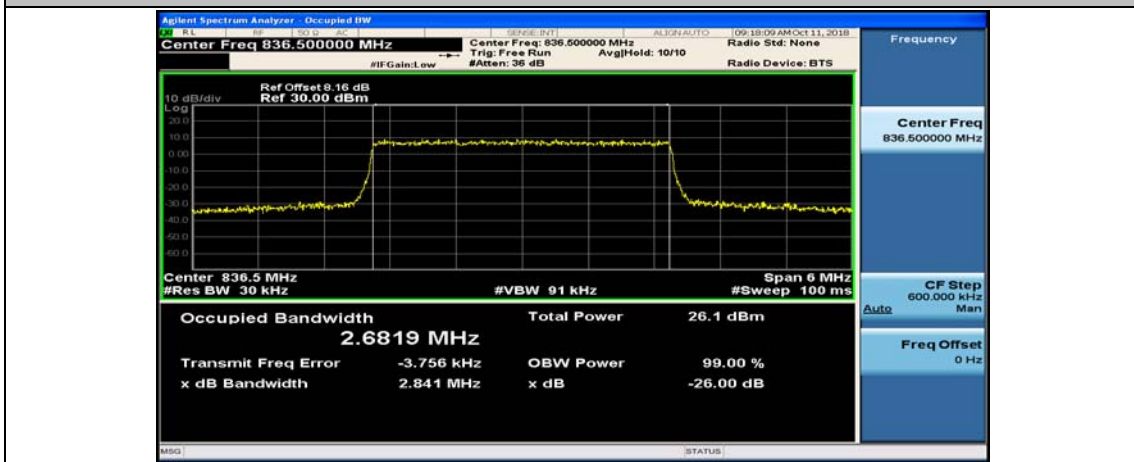

(Channel Bandwidth: 3 MHz)_MCH_16QAM_15RB#0