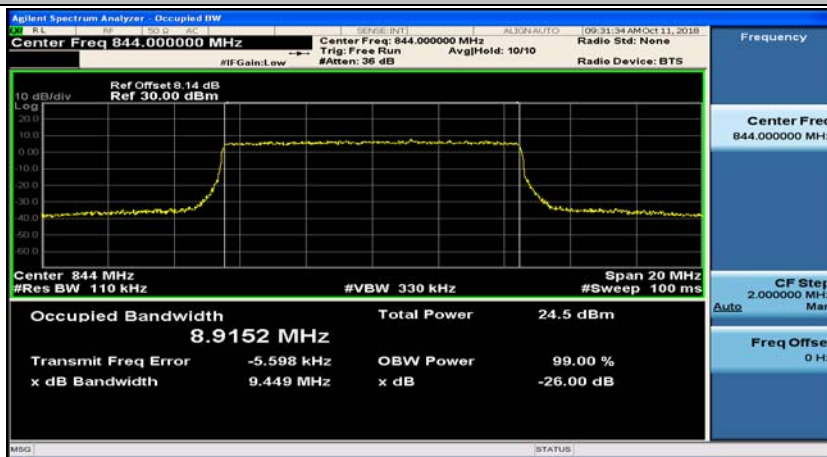

Channel Bandwidth: 10 MHz

Channel Bandwidth: 10 MHz_LCH_16QAM_50RB#0

Channel Bandwidth: 10 MHz_MCH_16QAM_50RB#0

Channel Bandwidth: 10 MHz_HCH_16QAM_50RB#0

Appendix D: Band Edge

Test Graphs

Channel Bandwidth: 1.4 MHz