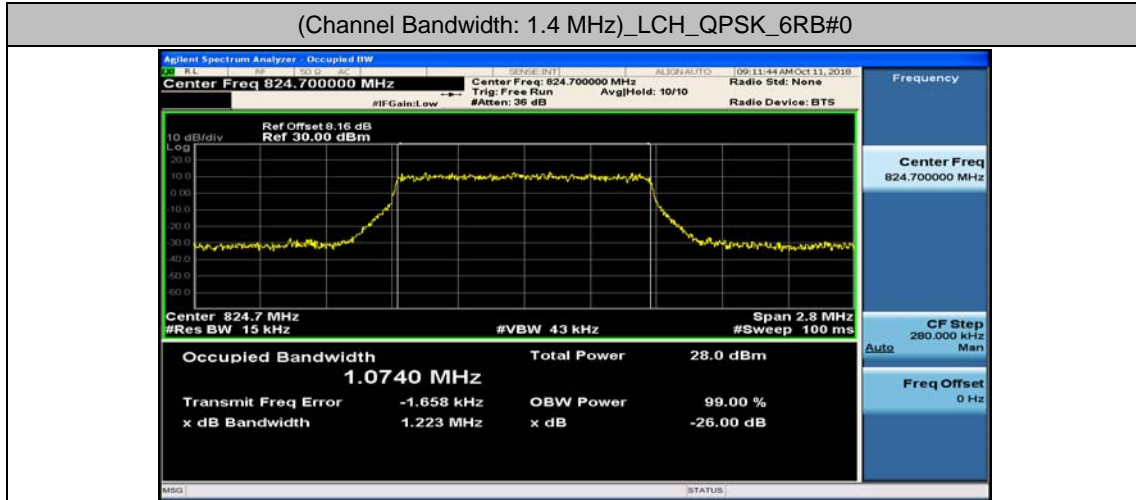

Test Graphs

Channel Bandwidth: 1.4 MHz