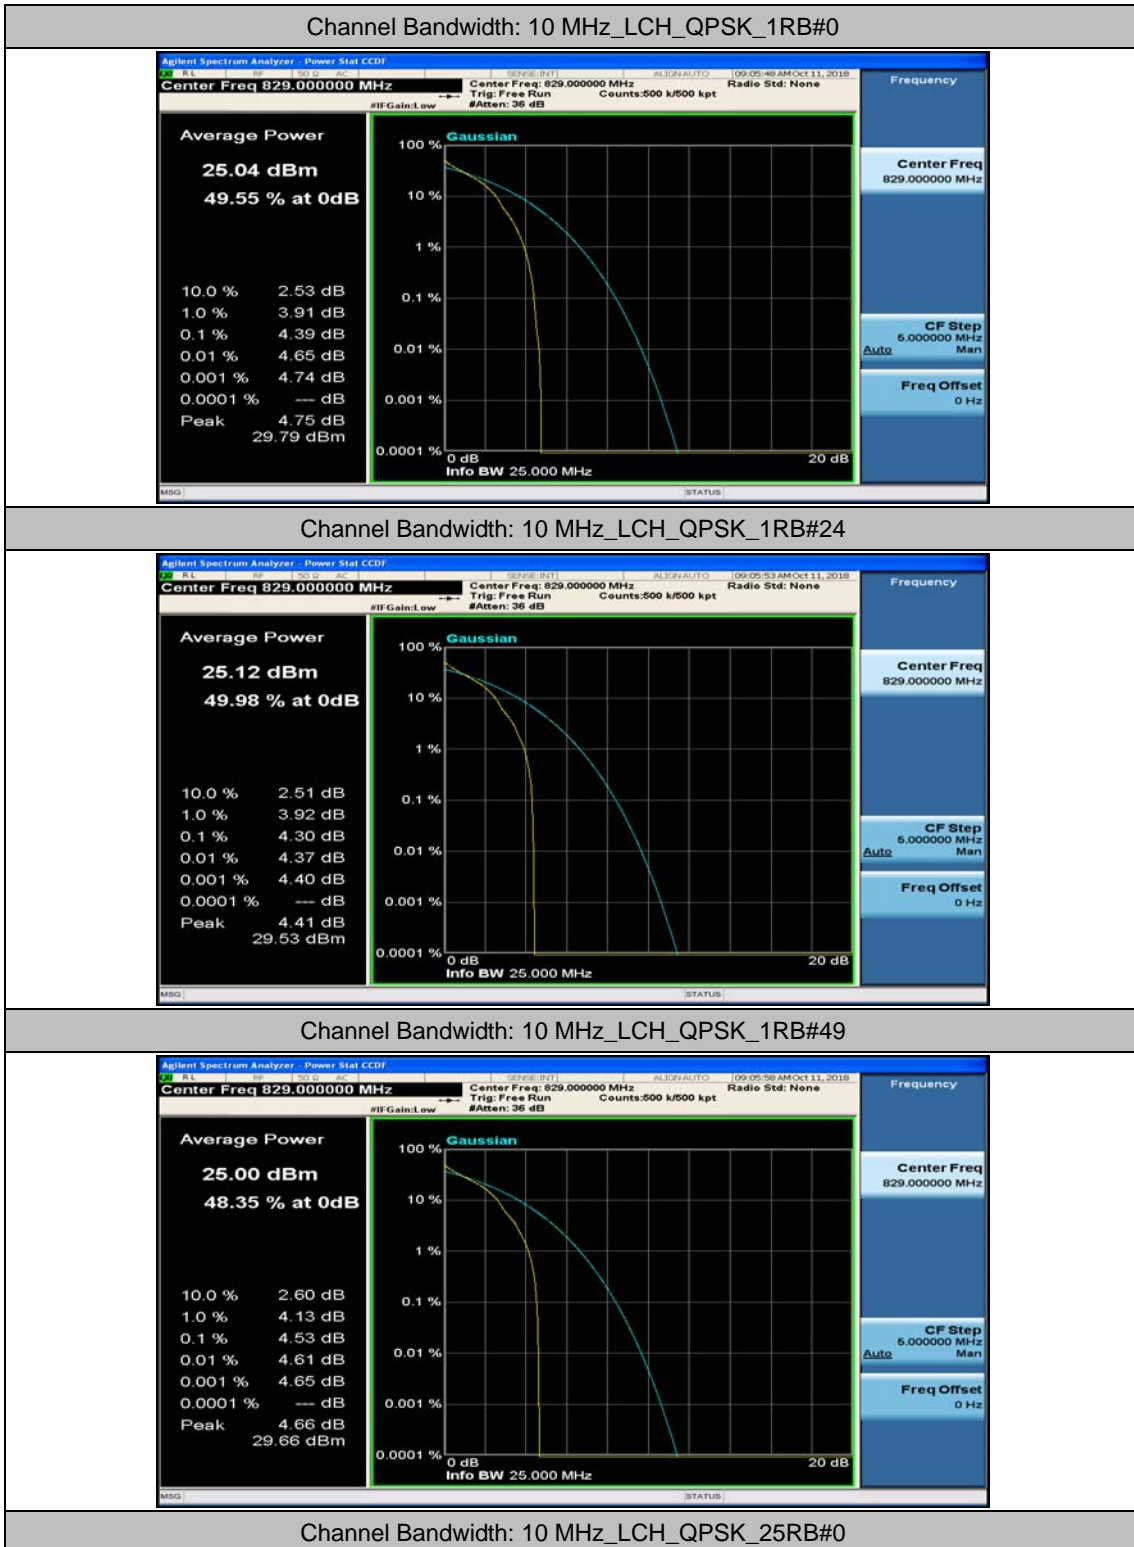

(Channel Bandwidth: 5 MHz)_HCH_16QAM_1RB#24

(Channel Bandwidth: 5 MHz)_HCH_16QAM_12RB#0

(Channel Bandwidth: 5 MHz)_HCH_16QAM_12RB#6

(Channel Bandwidth: 5 MHz)_HCH_16QAM_12RB#13

(Channel Bandwidth: 5 MHz)_HCH_16QAM_25RB#0

Channel Bandwidth: 10 MHz

Channel Bandwidth: 10 MHz_MCH_QPSK_1RB#0

Channel Bandwidth: 10 MHz_MCH_QPSK_1RB#24

Channel Bandwidth: 10 MHz_MCH_QPSK_1RB#49

Channel Bandwidth: 10 MHz_MCH_QPSK_50RB#0

Channel Bandwidth: 10 MHz_HCH_QPSK_1RB#0