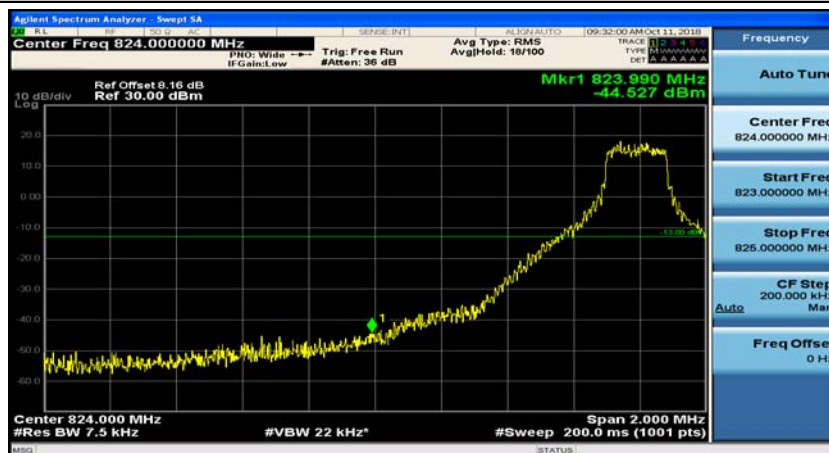

(Channel Bandwidth: 1.4 MHz)_LCH_QPSK_1RB#3