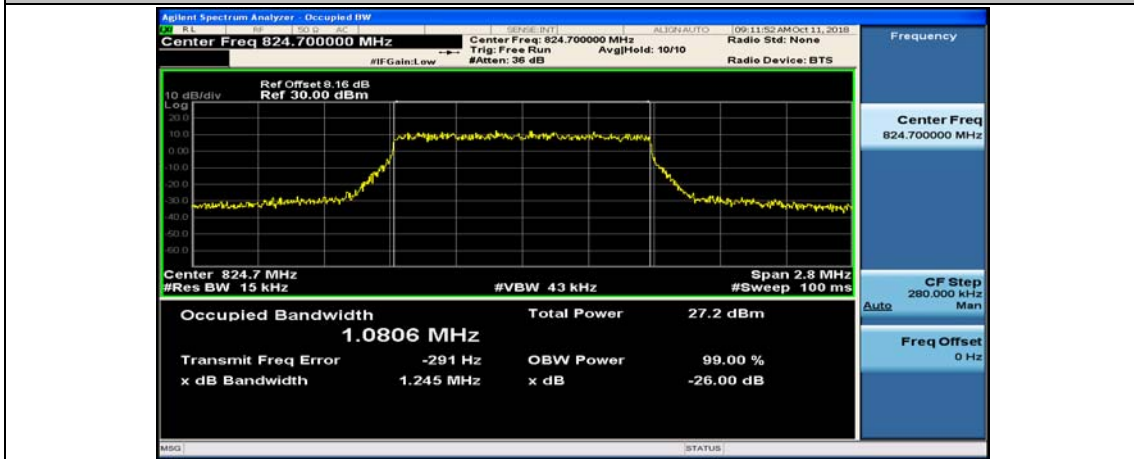

(Channel Bandwidth: 1.4 MHz)_LCH_16QAM_6RB#0