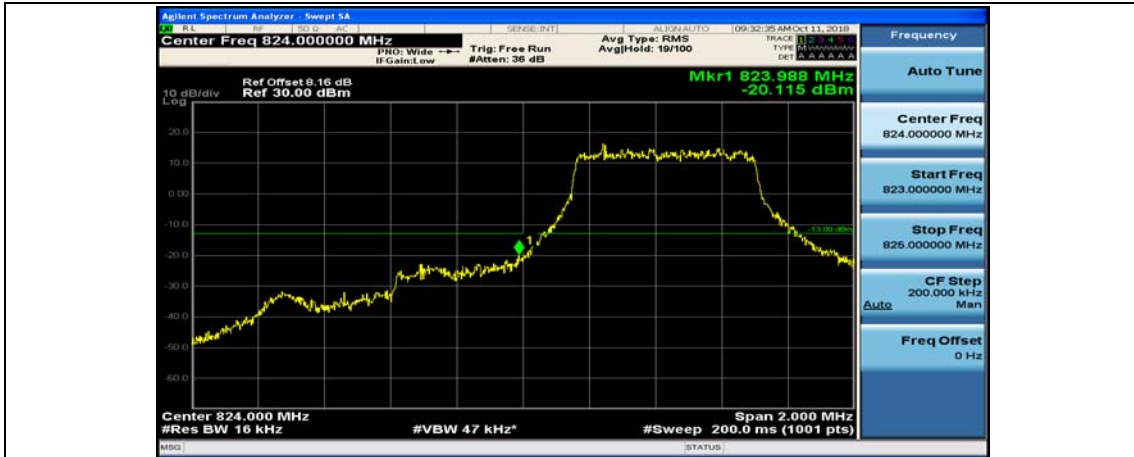

(Channel Bandwidth: 1.4 MHz)_LCH_QPSK_1RB#0

(Channel Bandwidth: 1.4 MHz)_LCH_QPSK_1RB#3

(Channel Bandwidth: 1.4 MHz)_LCH_QPSK_1RB#5

(Channel Bandwidth: 1.4 MHz)_LCH_QPSK_3RB#0

(Channel Bandwidth: 1.4 MHz)_LCH_QPSK_3RB#2