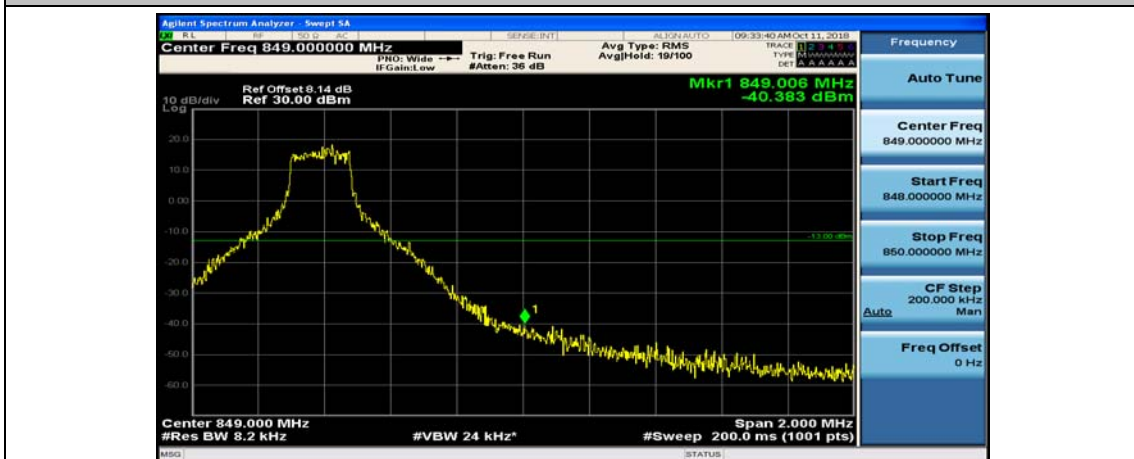

(Channel Bandwidth: 1.4 MHz)_LCH_QPSK_3RB#3

(Channel Bandwidth: 1.4 MHz)_LCH_QPSK_6RB#0

(Channel Bandwidth: 1.4 MHz)_HCH_QPSK_1RB#0

(Channel Bandwidth: 1.4 MHz)_HCH_QPSK_1RB#3

(Channel Bandwidth: 1.4 MHz)_HCH_QPSK_1RB#5