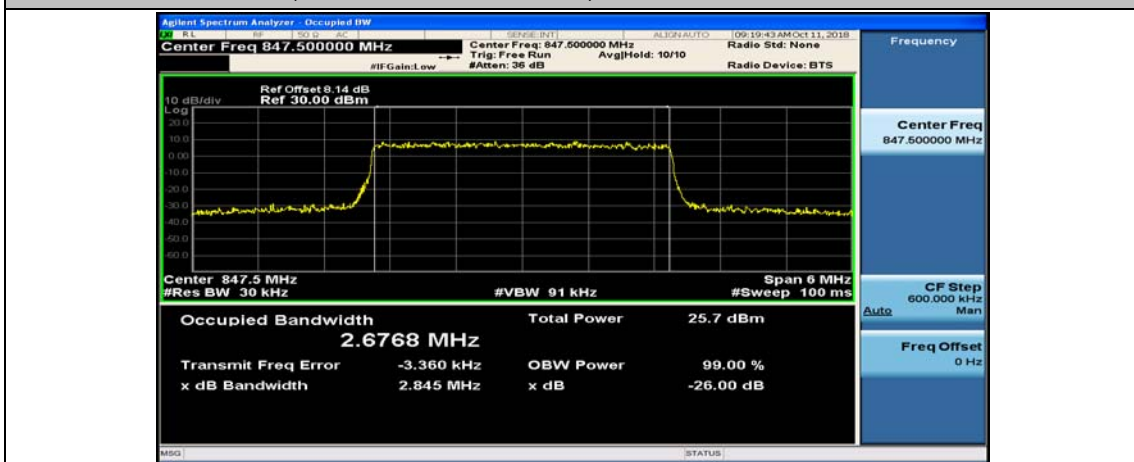

(Channel Bandwidth: 3 MHz)_HCH_16QAM_15RB#0