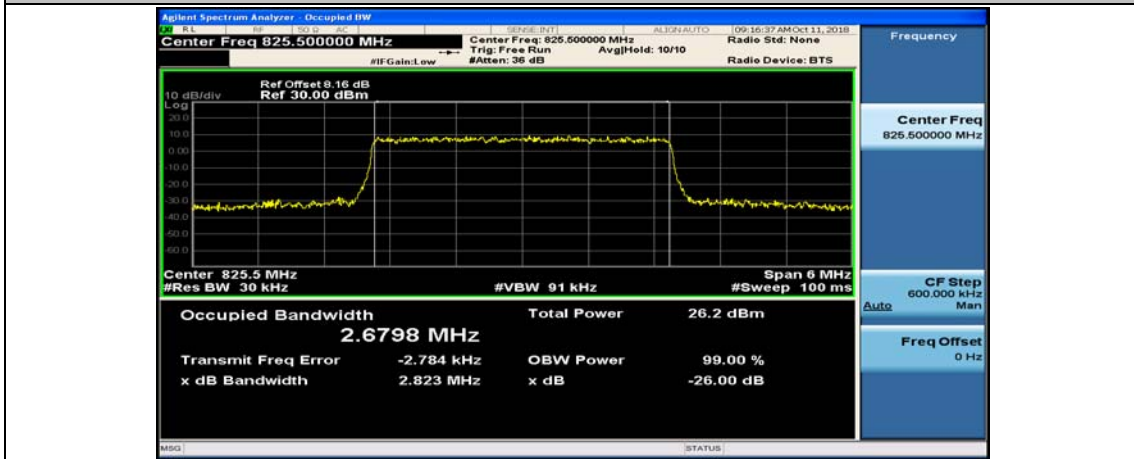

Test Graphs

Channel Bandwidth: 1.4 MHz

(Channel Bandwidth: 1.4 MHz)_LCH_16QAM_6RB#0

(Channel Bandwidth: 1.4 MHz)_MCH_16QAM_6RB#0

(Channel Bandwidth: 1.4 MHz)_HCH_16QAM_6RB#0

Channel Bandwidth: 3 MHz

(Channel Bandwidth: 3 MHz)_LCH_16QAM_15RB#0