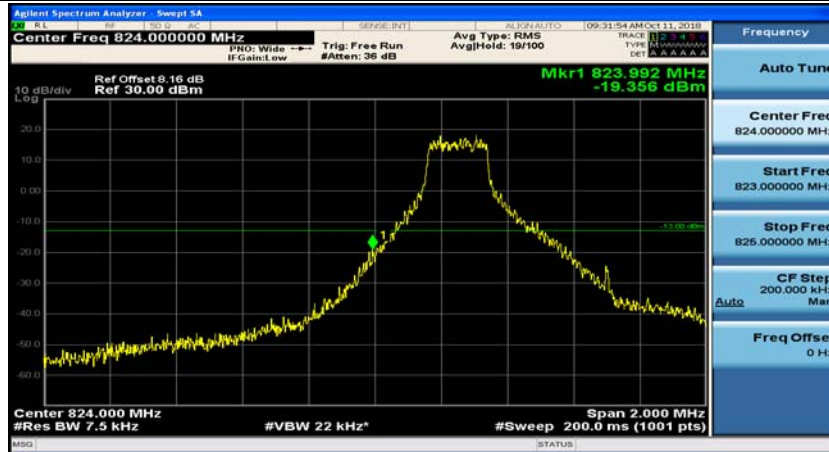

Appendix D: Band Edge

Test Graphs

Channel Bandwidth: 1.4 MHz

(Channel Bandwidth: 1.4 MHz)_LCH_QPSK_1RB#0