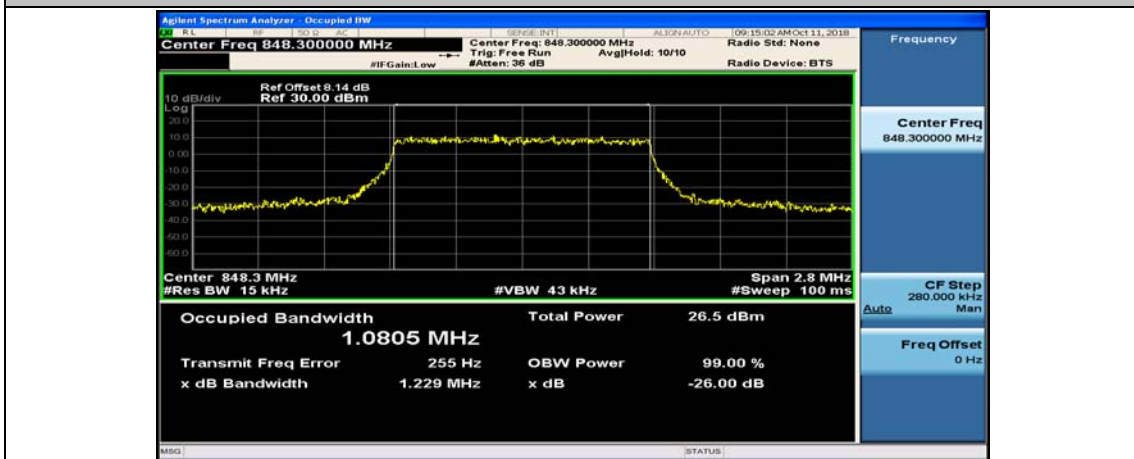

Test Graphs

Channel Bandwidth: 1.4 MHz

(Channel Bandwidth: 1.4 MHz)_LCH_16QAM_6RB#0

(Channel Bandwidth: 1.4 MHz)_MCH_16QAM_6RB#0

(Channel Bandwidth: 1.4 MHz)_HCH_16QAM_6RB#0

Channel Bandwidth: 3 MHz

(Channel Bandwidth: 3 MHz)_LCH_16QAM_15RB#0