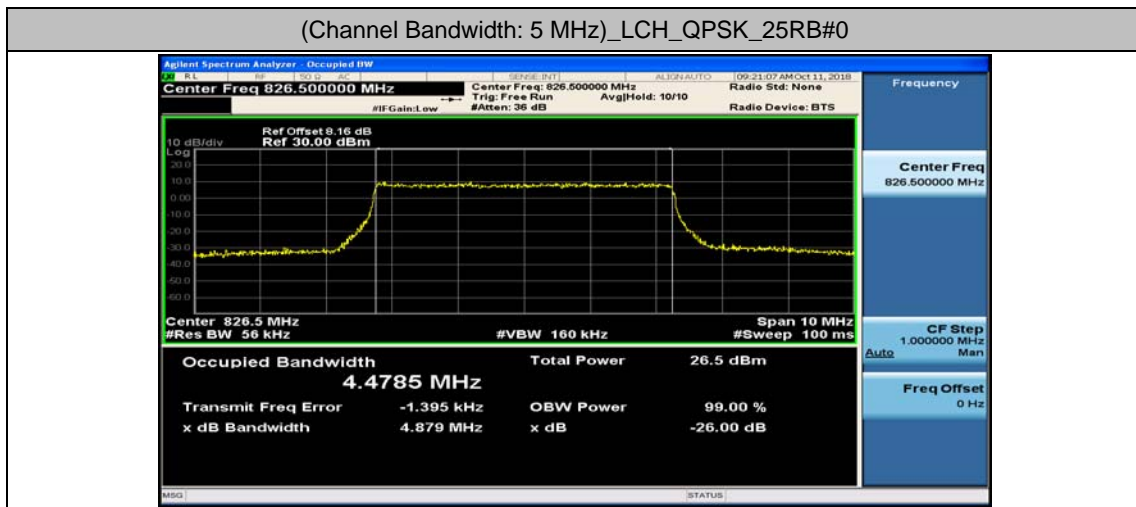

Channel Bandwidth: 5 MHz