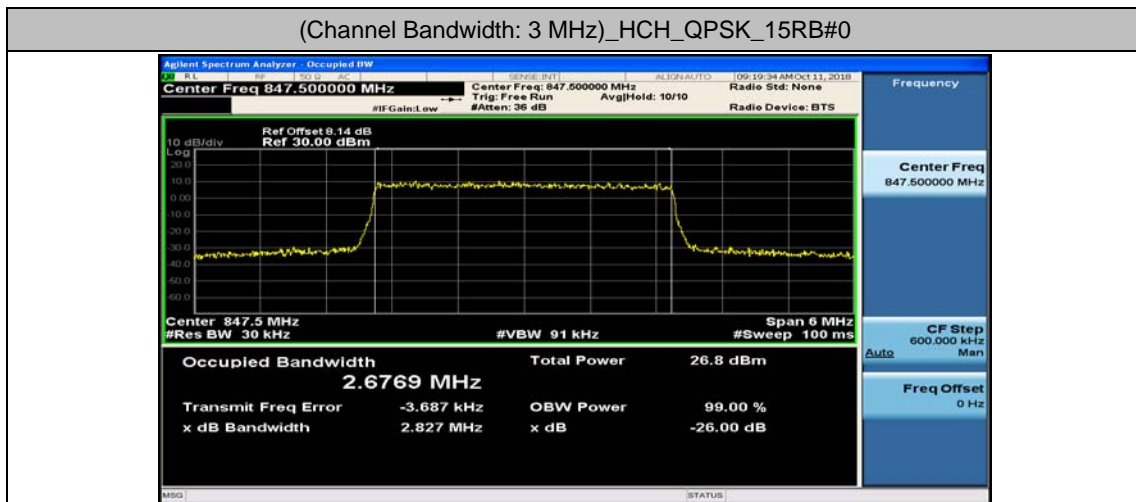

Test Graphs

Channel Bandwidth: 1.4 MHz

(Channel Bandwidth: 1.4 MHz)_LCH_16QAM_6RB#0

(Channel Bandwidth: 1.4 MHz)_MCH_16QAM_6RB#0

(Channel Bandwidth: 1.4 MHz)_HCH_16QAM_6RB#0

Channel Bandwidth: 3 MHz

(Channel Bandwidth: 3 MHz)_LCH_16QAM_15RB#0