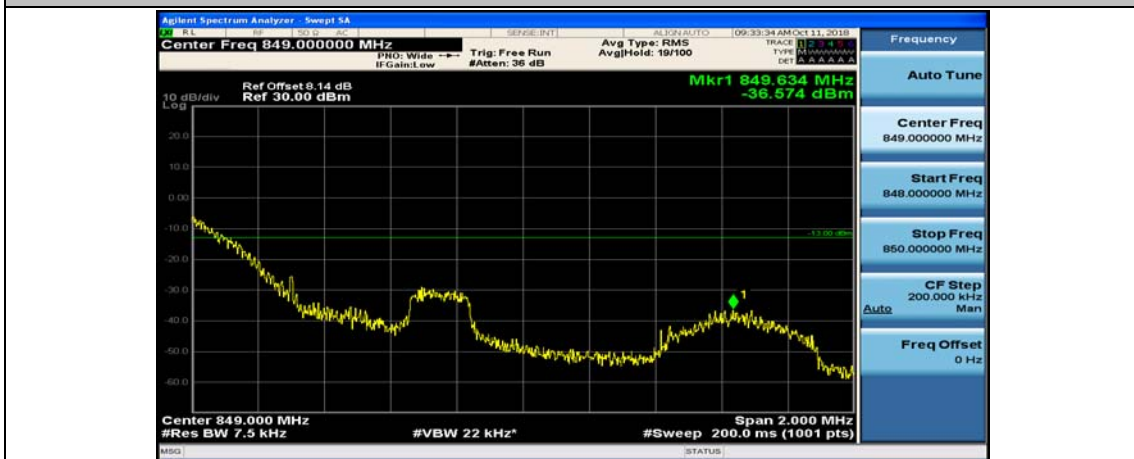

(Channel Bandwidth: 1.4 MHz)_HCH_QPSK_1RB#0