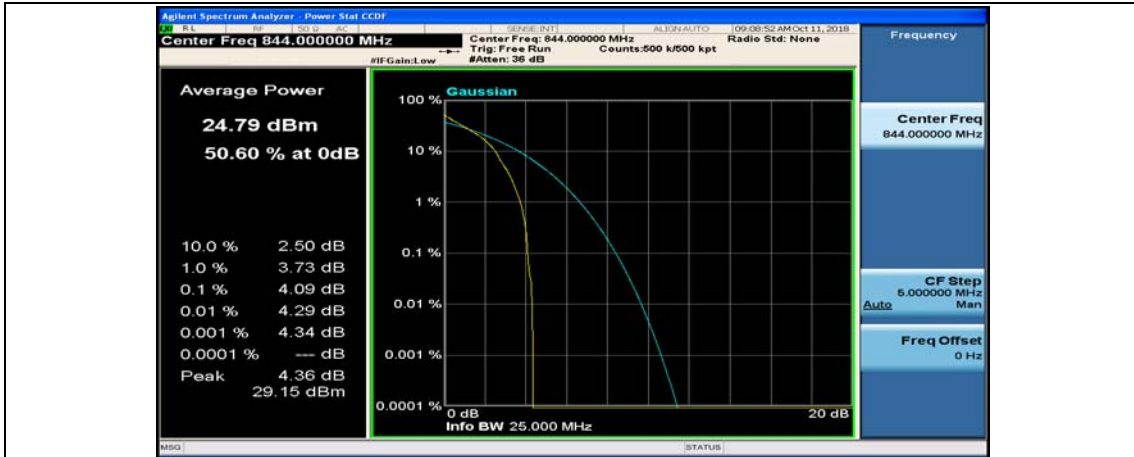

Channel Bandwidth: 10 MHz_HCH_QPSK_1RB#24