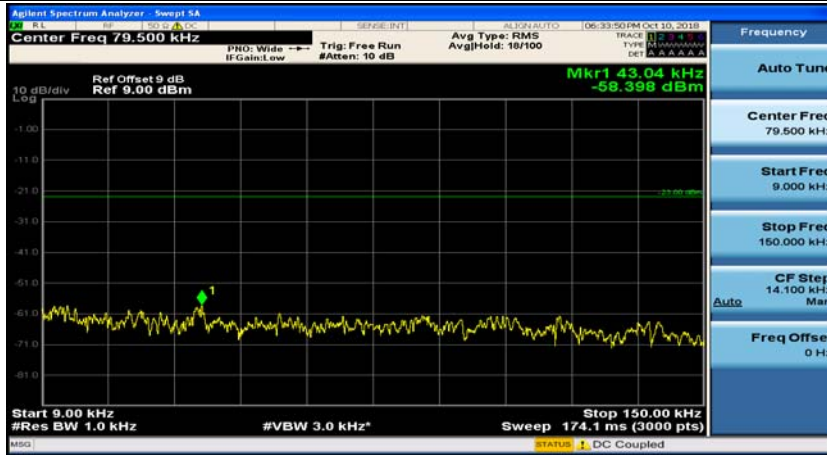

(Channel Bandwidth: 1.4 MHz)\_LCH\_16QAM\_1RB#3

(Channel Bandwidth: 1.4 MHz)\_MCH\_16QAM\_1RB#0

(Channel Bandwidth: 1.4 MHz)\_MCH\_16QAM\_1RB#3

(Channel Bandwidth: 1.4 MHz)\_HCH\_16QAM\_1RB#0

(Channel Bandwidth: 1.4 MHz)\_HCH\_16QAM\_1RB#3

### Channel Bandwidth: 3 MHz

(Channel Bandwidth: 3 MHz)\_MCH\_QPSK\_1RB#0

(Channel Bandwidth: 3 MHz)\_MCH\_QPSK\_1RB#7

(Channel Bandwidth: 3 MHz)\_HCH\_QPSK\_1RB#0

(Channel Bandwidth: 3 MHz)\_HCH\_QPSK\_1RB#7