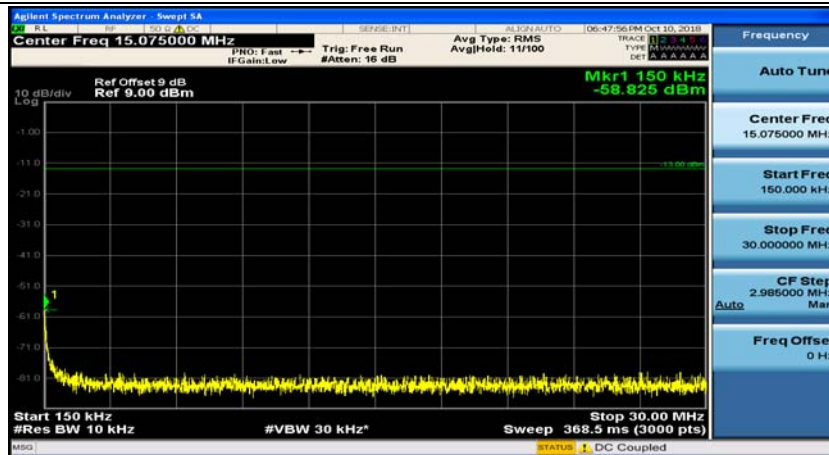

### Channel Bandwidth: 5 MHz

(Channel Bandwidth: 5 MHz)\_MCH\_QPSK\_1RB#0

(Channel Bandwidth: 5 MHz)\_MCH\_QPSK\_1RB#12

(Channel Bandwidth: 5 MHz)\_HCH\_QPSK\_1RB#0

(Channel Bandwidth: 5 MHz)\_HCH\_QPSK\_1RB#12