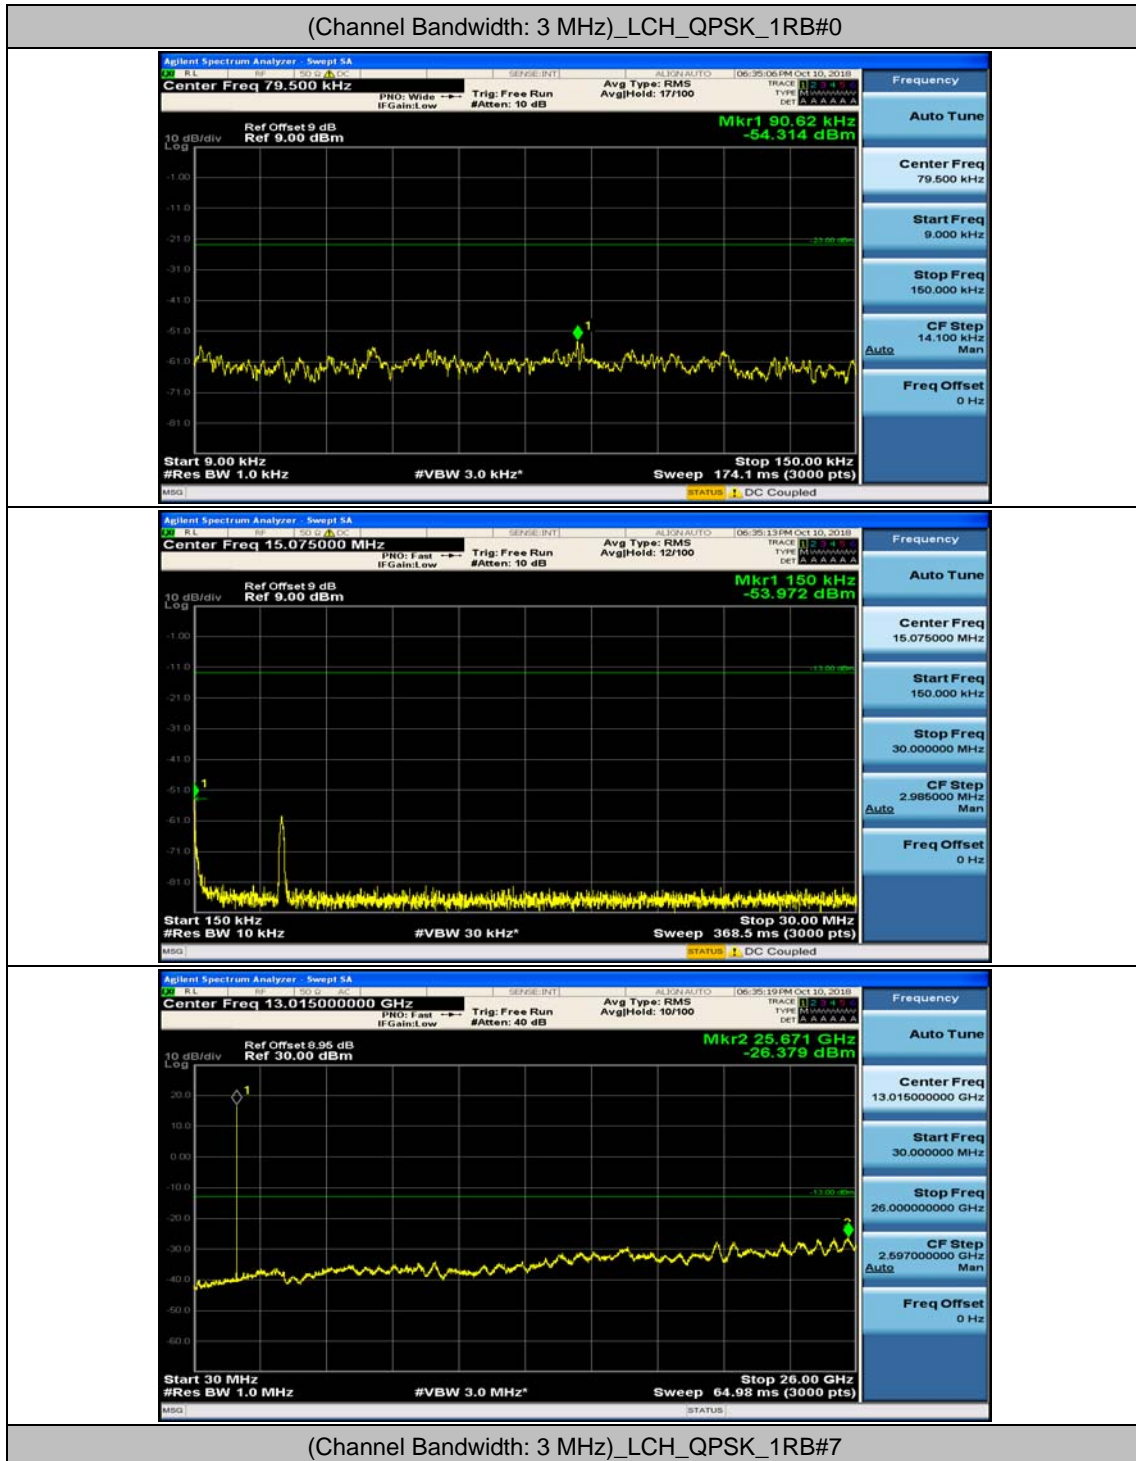

(Channel Bandwidth: 1.4 MHz)\_MCH\_QPSK\_1RB#0

(Channel Bandwidth: 1.4 MHz)\_MCH\_QPSK\_1RB#3

(Channel Bandwidth: 1.4 MHz)\_HCH\_QPSK\_1RB#0

(Channel Bandwidth: 1.4 MHz)\_HCH\_QPSK\_1RB#3

(Channel Bandwidth: 1.4 MHz)\_LCH\_16QAM\_1RB#0

(Channel Bandwidth: 1.4 MHz)\_LCH\_16QAM\_1RB#3

(Channel Bandwidth: 1.4 MHz)\_MCH\_16QAM\_1RB#0

(Channel Bandwidth: 1.4 MHz)\_MCH\_16QAM\_1RB#3

(Channel Bandwidth: 1.4 MHz)\_HCH\_16QAM\_1RB#0

(Channel Bandwidth: 1.4 MHz)\_HCH\_16QAM\_1RB#3

### Channel Bandwidth: 3 MHz

(Channel Bandwidth: 3 MHz)\_MCH\_QPSK\_1RB#0

(Channel Bandwidth: 3 MHz)\_MCH\_QPSK\_1RB#7

(Channel Bandwidth: 3 MHz)\_HCH\_QPSK\_1RB#0

(Channel Bandwidth: 3 MHz)\_HCH\_QPSK\_1RB#7