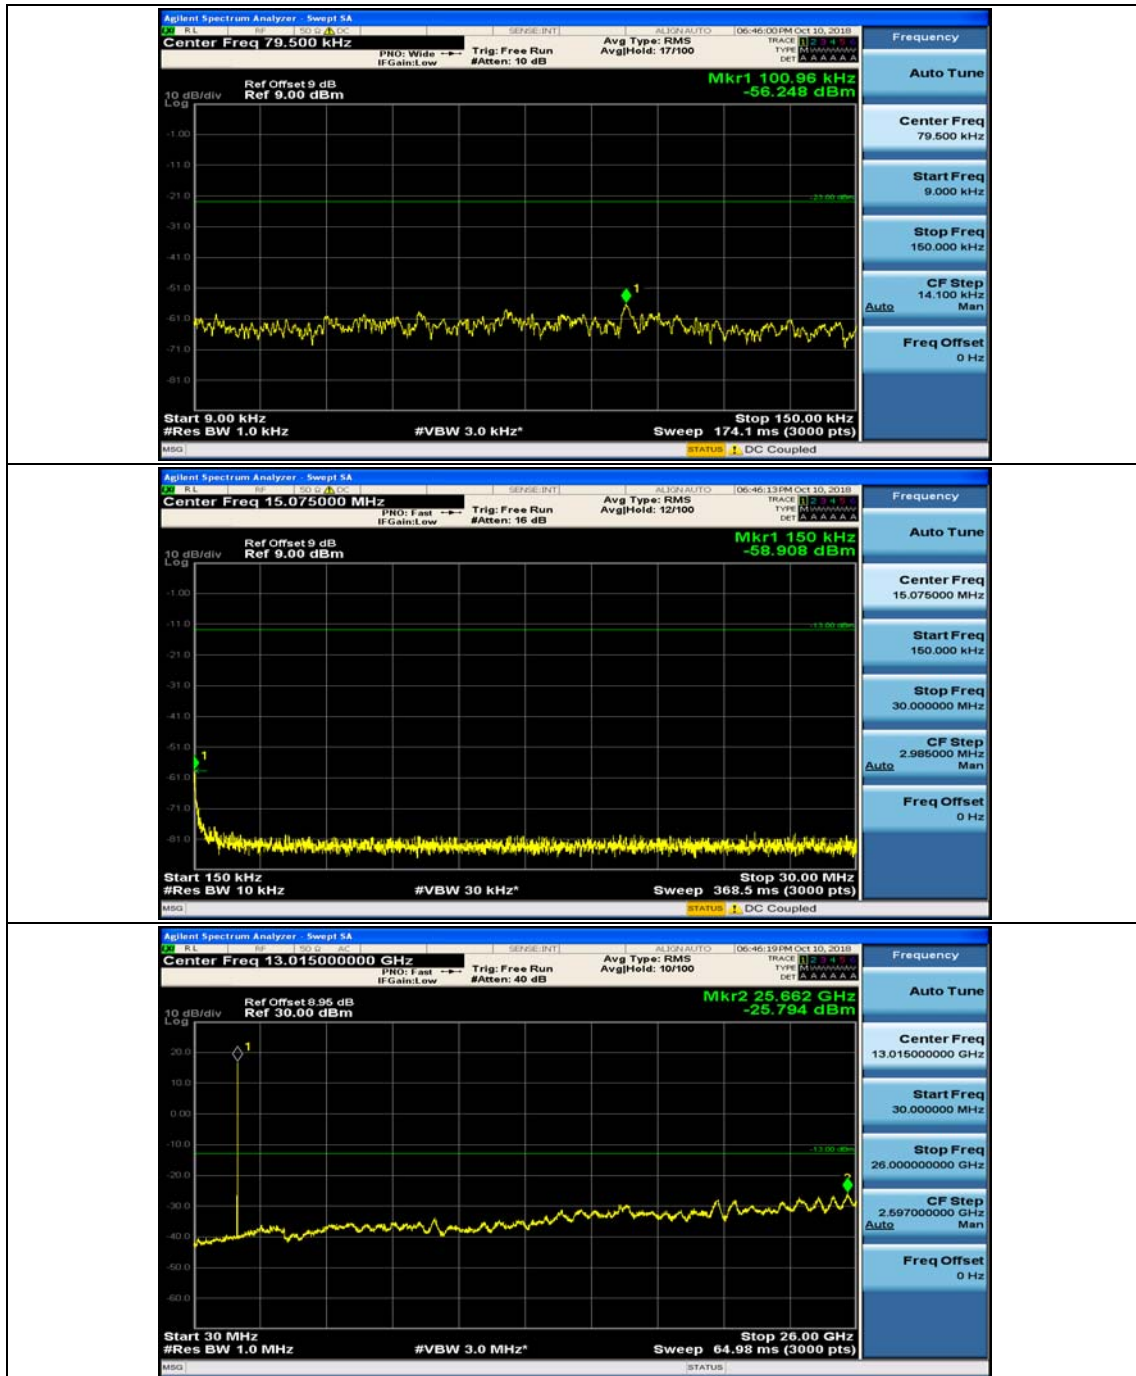

### Channel Bandwidth: 5 MHz

(Channel Bandwidth: 5 MHz)\_MCH\_QPSK\_1RB#0

(Channel Bandwidth: 5 MHz)\_MCH\_QPSK\_1RB#12

(Channel Bandwidth: 5 MHz)\_HCH\_QPSK\_1RB#0

(Channel Bandwidth: 5 MHz)\_HCH\_QPSK\_1RB#12

(Channel Bandwidth: 5 MHz)\_LCH\_16QAM\_1RB#0

(Channel Bandwidth: 5 MHz)\_LCH\_16QAM\_1RB#12