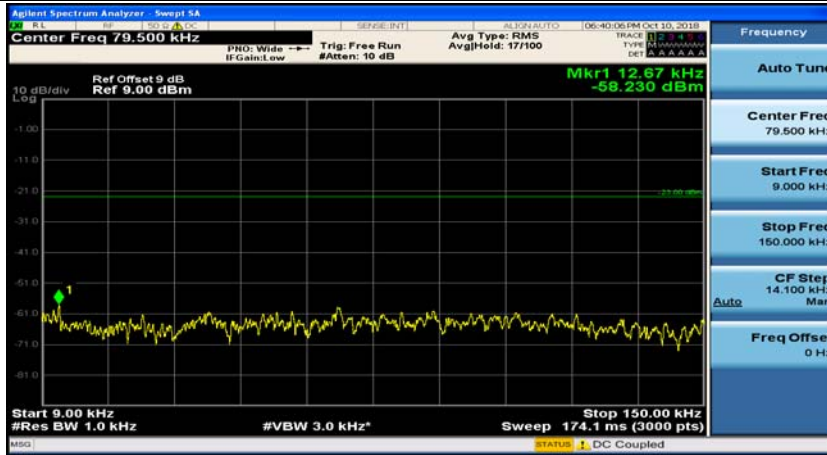

### Channel Bandwidth: 3 MHz

(Channel Bandwidth: 3 MHz)\_MCH\_QPSK\_1RB#0

(Channel Bandwidth: 3 MHz)\_MCH\_QPSK\_1RB#7

(Channel Bandwidth: 3 MHz)\_HCH\_QPSK\_1RB#0

(Channel Bandwidth: 3 MHz)\_HCH\_QPSK\_1RB#7

(Channel Bandwidth: 3 MHz)\_LCH\_16QAM\_1RB#0

(Channel Bandwidth: 3 MHz)\_LCH\_16QAM\_1RB#7

(Channel Bandwidth: 3 MHz)\_MCH\_16QAM\_1RB#0

(Channel Bandwidth: 3 MHz)\_MCH\_16QAM\_1RB#7

(Channel Bandwidth: 3 MHz)\_HCH\_16QAM\_1RB#0