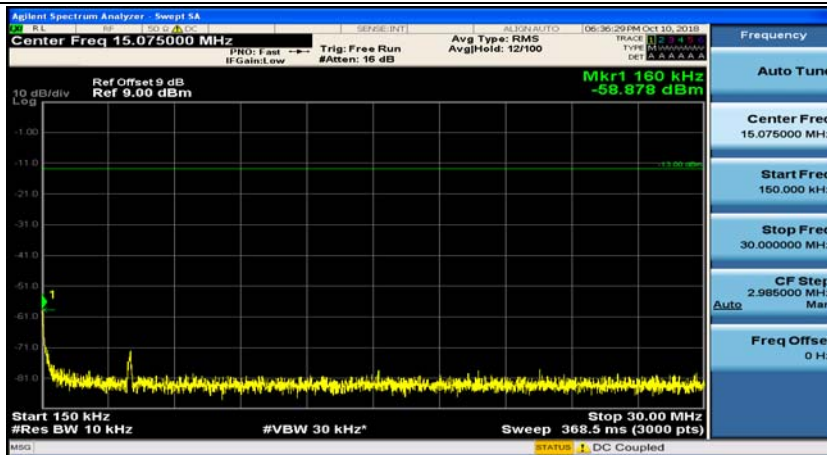

(Channel Bandwidth: 3 MHz)_LCH_16QAM_1RB#0

(Channel Bandwidth: 3 MHz)_LCH_16QAM_1RB#7