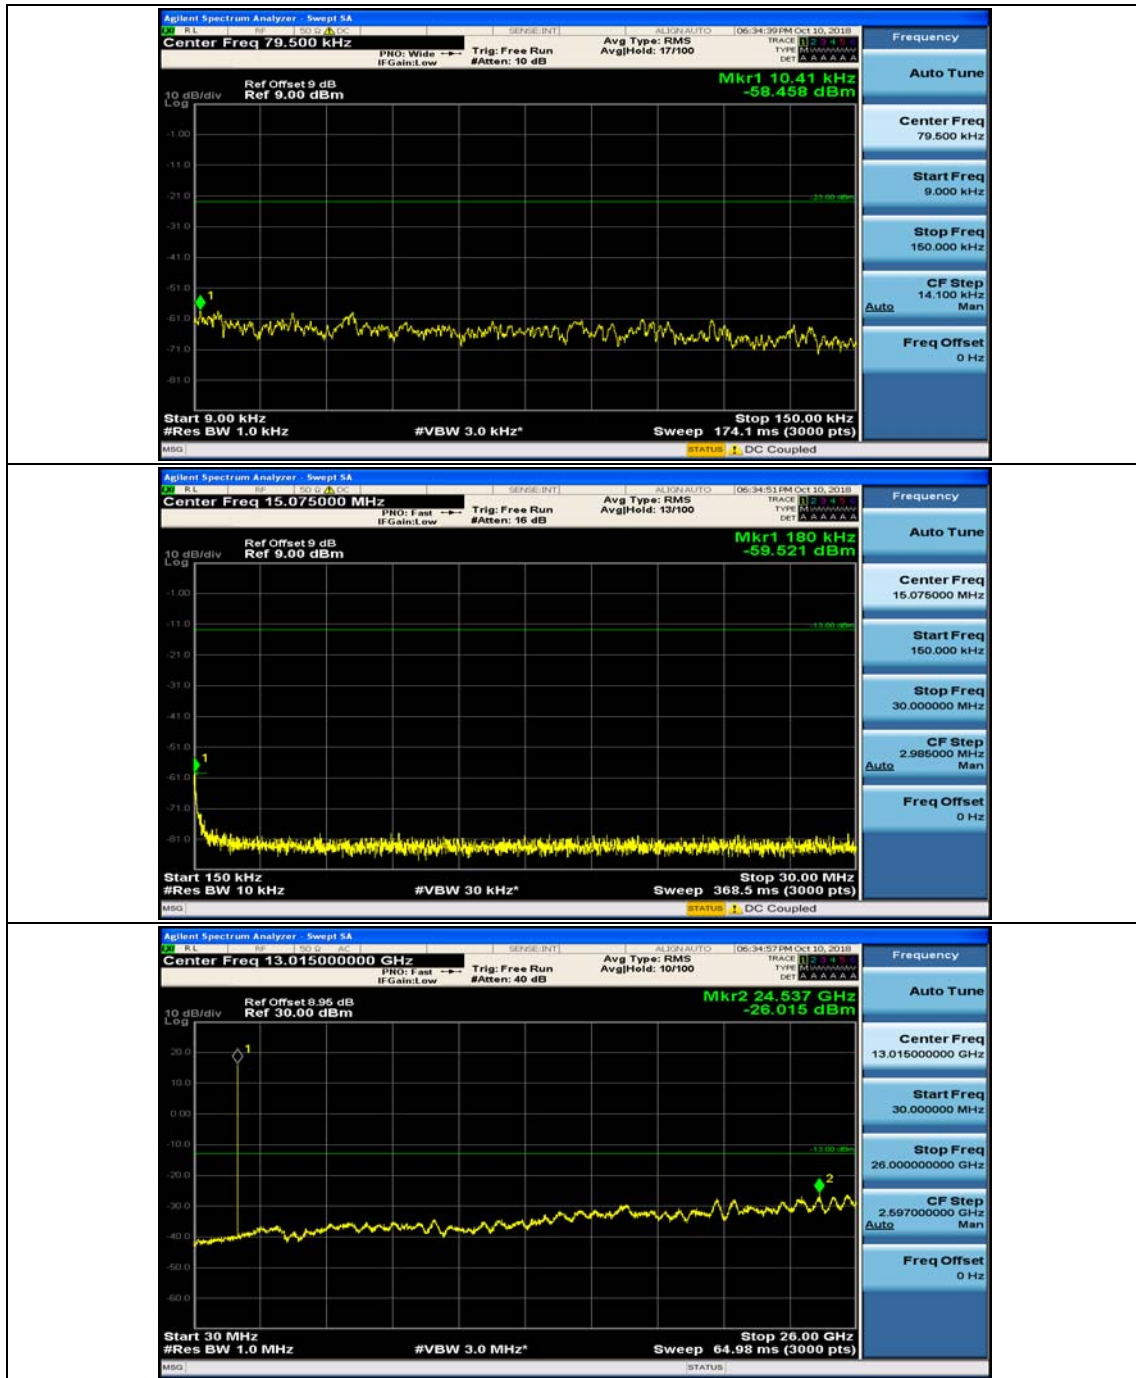

(Channel Bandwidth: 1.4 MHz)\_MCH\_QPSK\_1RB#0

(Channel Bandwidth: 1.4 MHz)\_MCH\_QPSK\_1RB#3

(Channel Bandwidth: 1.4 MHz)\_HCH\_QPSK\_1RB#0

(Channel Bandwidth: 1.4 MHz)\_HCH\_QPSK\_1RB#3

(Channel Bandwidth: 1.4 MHz)\_LCH\_16QAM\_1RB#0

(Channel Bandwidth: 1.4 MHz)\_LCH\_16QAM\_1RB#3

(Channel Bandwidth: 1.4 MHz)\_MCH\_16QAM\_1RB#0

(Channel Bandwidth: 1.4 MHz)\_MCH\_16QAM\_1RB#3

(Channel Bandwidth: 1.4 MHz)\_HCH\_16QAM\_1RB#0

(Channel Bandwidth: 1.4 MHz)\_HCH\_16QAM\_1RB#3

### Channel Bandwidth: 3 MHz

(Channel Bandwidth: 3 MHz)\_MCH\_QPSK\_1RB#0

(Channel Bandwidth: 3 MHz)\_MCH\_QPSK\_1RB#7

(Channel Bandwidth: 3 MHz)\_HCH\_QPSK\_1RB#0

(Channel Bandwidth: 3 MHz)\_HCH\_QPSK\_1RB#7