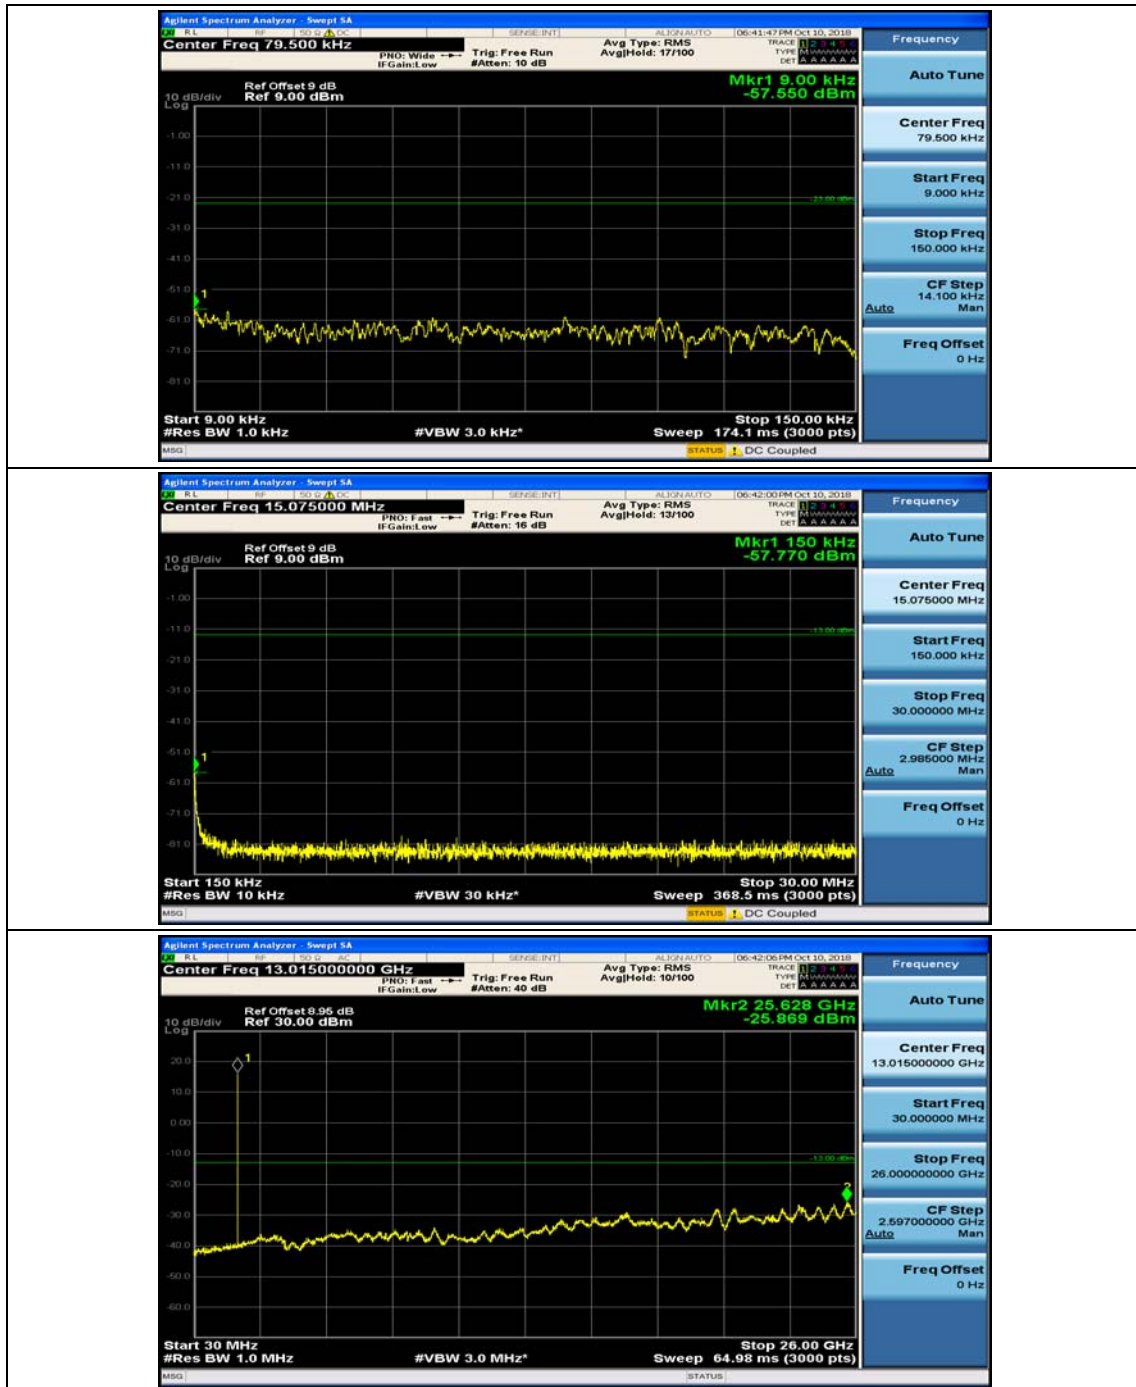

### Channel Bandwidth: 3 MHz

(Channel Bandwidth: 3 MHz)\_MCH\_QPSK\_1RB#0

(Channel Bandwidth: 3 MHz)\_MCH\_QPSK\_1RB#7

(Channel Bandwidth: 3 MHz)\_HCH\_QPSK\_1RB#0

(Channel Bandwidth: 3 MHz)\_HCH\_QPSK\_1RB#7

(Channel Bandwidth: 3 MHz)\_LCH\_16QAM\_1RB#0

(Channel Bandwidth: 3 MHz)\_LCH\_16QAM\_1RB#7

(Channel Bandwidth: 3 MHz)\_MCH\_16QAM\_1RB#0

(Channel Bandwidth: 3 MHz)\_MCH\_16QAM\_1RB#7

(Channel Bandwidth: 3 MHz)\_HCH\_16QAM\_1RB#0

(Channel Bandwidth: 3 MHz)\_HCH\_16QAM\_1RB#7