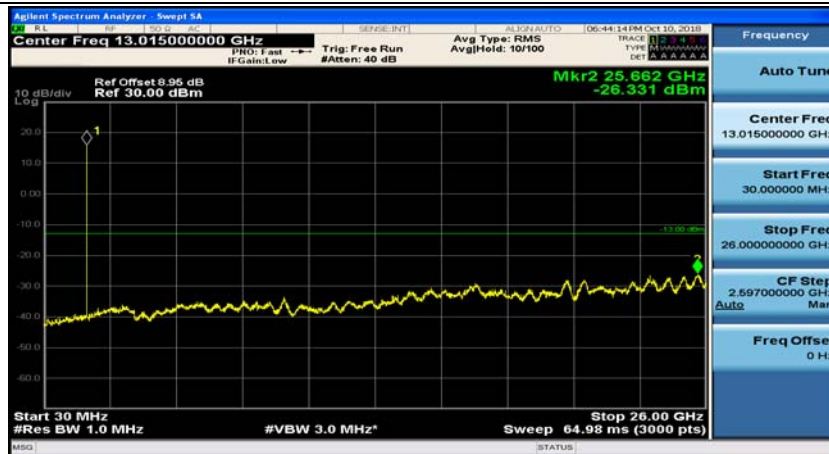

(Channel Bandwidth: 5 MHz)_LCH_16QAM_1RB#12