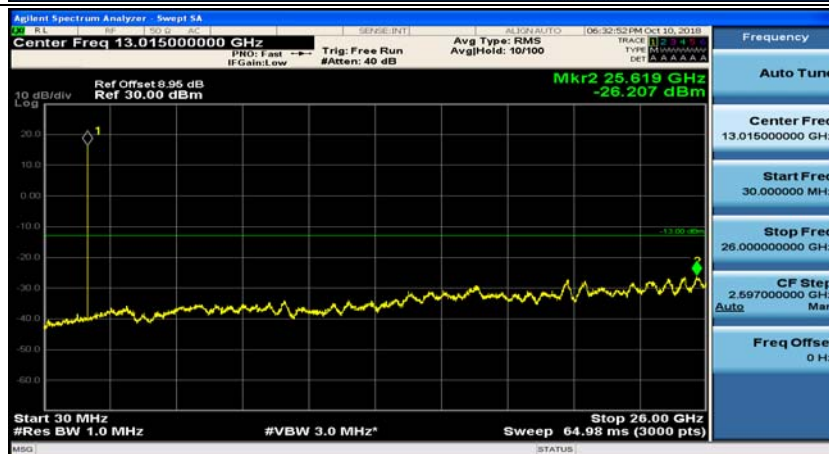

(Channel Bandwidth: 1.4 MHz)\_MCH\_QPSK\_1RB#0

(Channel Bandwidth: 1.4 MHz)\_MCH\_QPSK\_1RB#3

(Channel Bandwidth: 1.4 MHz)\_HCH\_QPSK\_1RB#0

(Channel Bandwidth: 1.4 MHz)\_HCH\_QPSK\_1RB#3

(Channel Bandwidth: 1.4 MHz)\_LCH\_16QAM\_1RB#0

(Channel Bandwidth: 1.4 MHz)\_LCH\_16QAM\_1RB#3

(Channel Bandwidth: 1.4 MHz)\_MCH\_16QAM\_1RB#0

(Channel Bandwidth: 1.4 MHz)\_MCH\_16QAM\_1RB#3

(Channel Bandwidth: 1.4 MHz)\_HCH\_16QAM\_1RB#0

(Channel Bandwidth: 1.4 MHz)\_HCH\_16QAM\_1RB#3