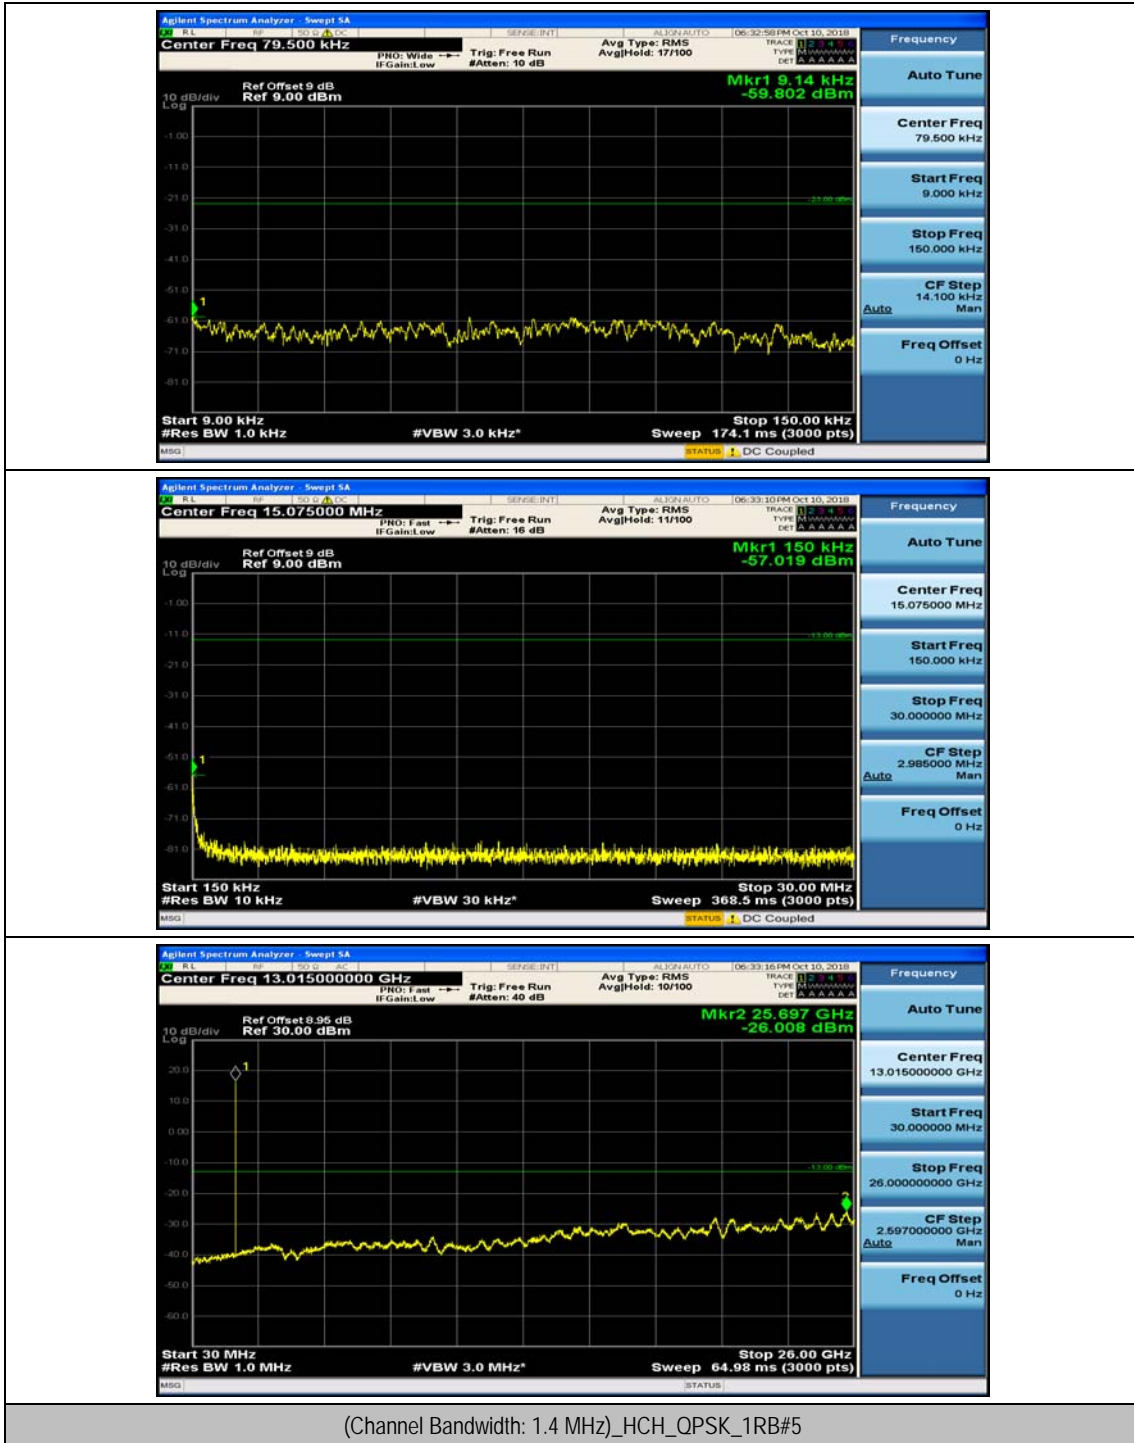

(Channel Bandwidth: 1.4 MHz)\_MCH\_QPSK\_1RB#0

(Channel Bandwidth: 1.4 MHz)\_MCH\_QPSK\_1RB#3

(Channel Bandwidth: 1.4 MHz)\_HCH\_QPSK\_1RB#0

(Channel Bandwidth: 1.4 MHz)\_HCH\_QPSK\_1RB#3

(Channel Bandwidth: 1.4 MHz)\_LCH\_16QAM\_1RB#0

(Channel Bandwidth: 1.4 MHz)\_LCH\_16QAM\_1RB#3

(Channel Bandwidth: 1.4 MHz)\_MCH\_16QAM\_1RB#0

(Channel Bandwidth: 1.4 MHz)\_MCH\_16QAM\_1RB#3

(Channel Bandwidth: 1.4 MHz)\_HCH\_16QAM\_1RB#0

(Channel Bandwidth: 1.4 MHz)\_HCH\_16QAM\_1RB#3

### Channel Bandwidth: 3 MHz

(Channel Bandwidth: 3 MHz)\_MCH\_QPSK\_1RB#0

(Channel Bandwidth: 3 MHz)\_MCH\_QPSK\_1RB#7

(Channel Bandwidth: 3 MHz)\_HCH\_QPSK\_1RB#0

(Channel Bandwidth: 3 MHz)\_HCH\_QPSK\_1RB#7