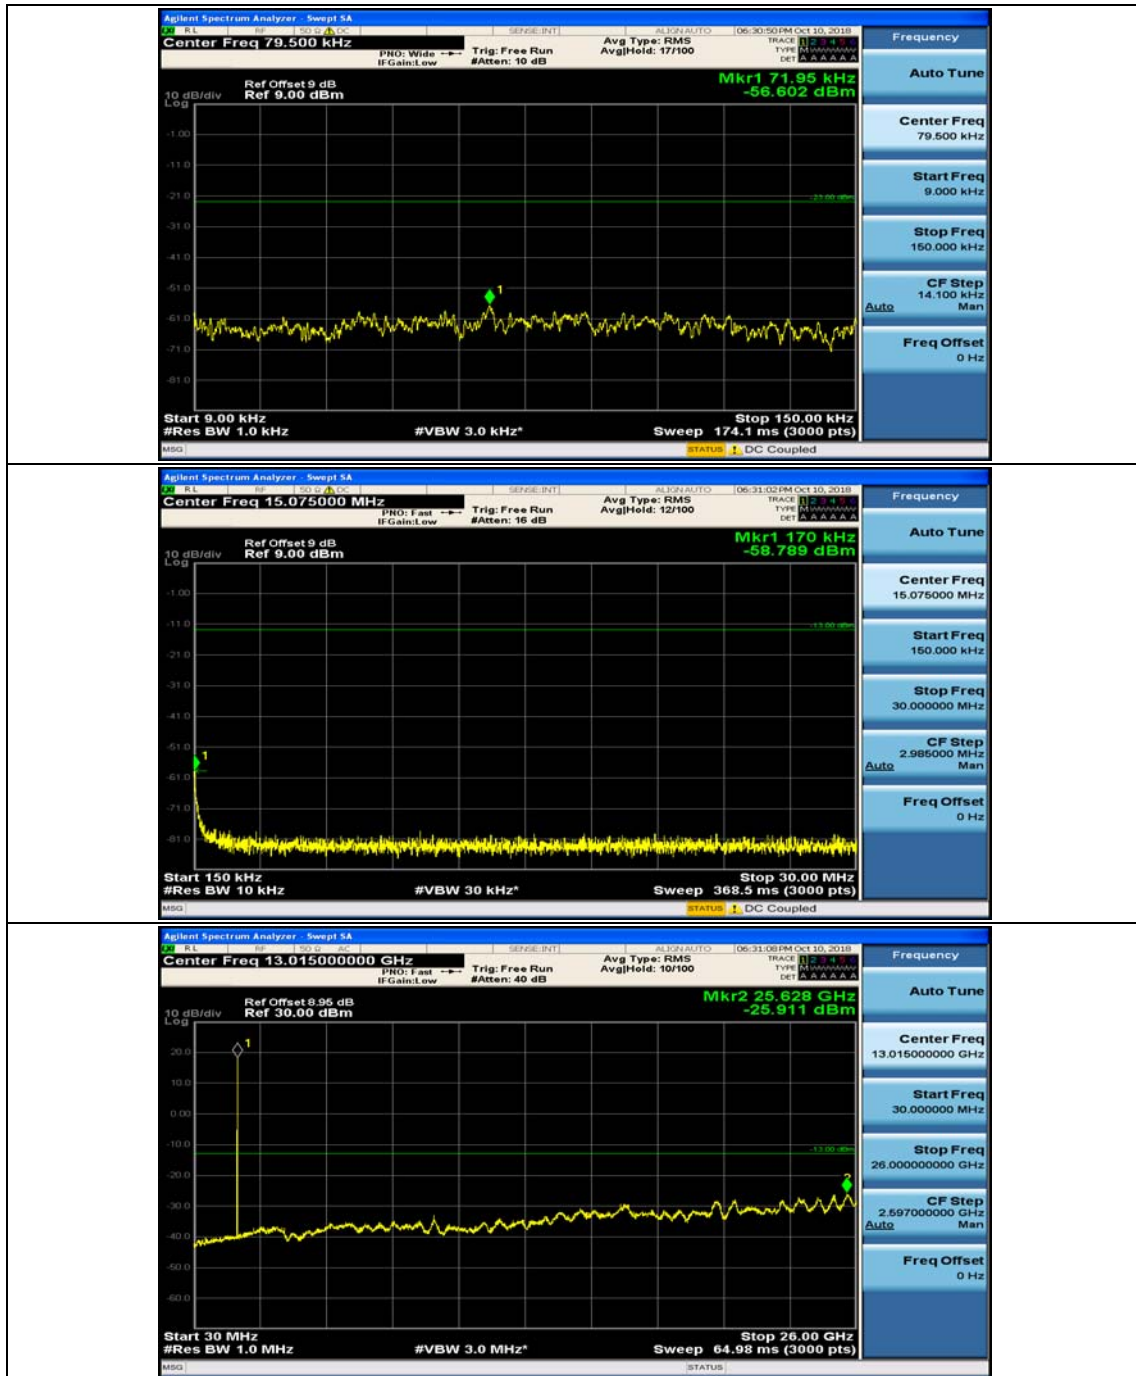

(Channel Bandwidth: 1.4 MHz)\_MCH\_QPSK\_1RB#0

(Channel Bandwidth: 1.4 MHz)\_MCH\_QPSK\_1RB#3

(Channel Bandwidth: 1.4 MHz)\_HCH\_QPSK\_1RB#0

(Channel Bandwidth: 1.4 MHz)\_HCH\_QPSK\_1RB#3

(Channel Bandwidth: 1.4 MHz)\_LCH\_16QAM\_1RB#0

(Channel Bandwidth: 1.4 MHz)\_LCH\_16QAM\_1RB#3

(Channel Bandwidth: 1.4 MHz)\_MCH\_16QAM\_1RB#0

(Channel Bandwidth: 1.4 MHz)\_MCH\_16QAM\_1RB#3

(Channel Bandwidth: 1.4 MHz)\_HCH\_16QAM\_1RB#0

(Channel Bandwidth: 1.4 MHz)\_HCH\_16QAM\_1RB#3

### Channel Bandwidth: 3 MHz

(Channel Bandwidth: 3 MHz)\_MCH\_QPSK\_1RB#0

(Channel Bandwidth: 3 MHz)\_MCH\_QPSK\_1RB#7

(Channel Bandwidth: 3 MHz)\_HCH\_QPSK\_1RB#0

(Channel Bandwidth: 3 MHz)\_HCH\_QPSK\_1RB#7