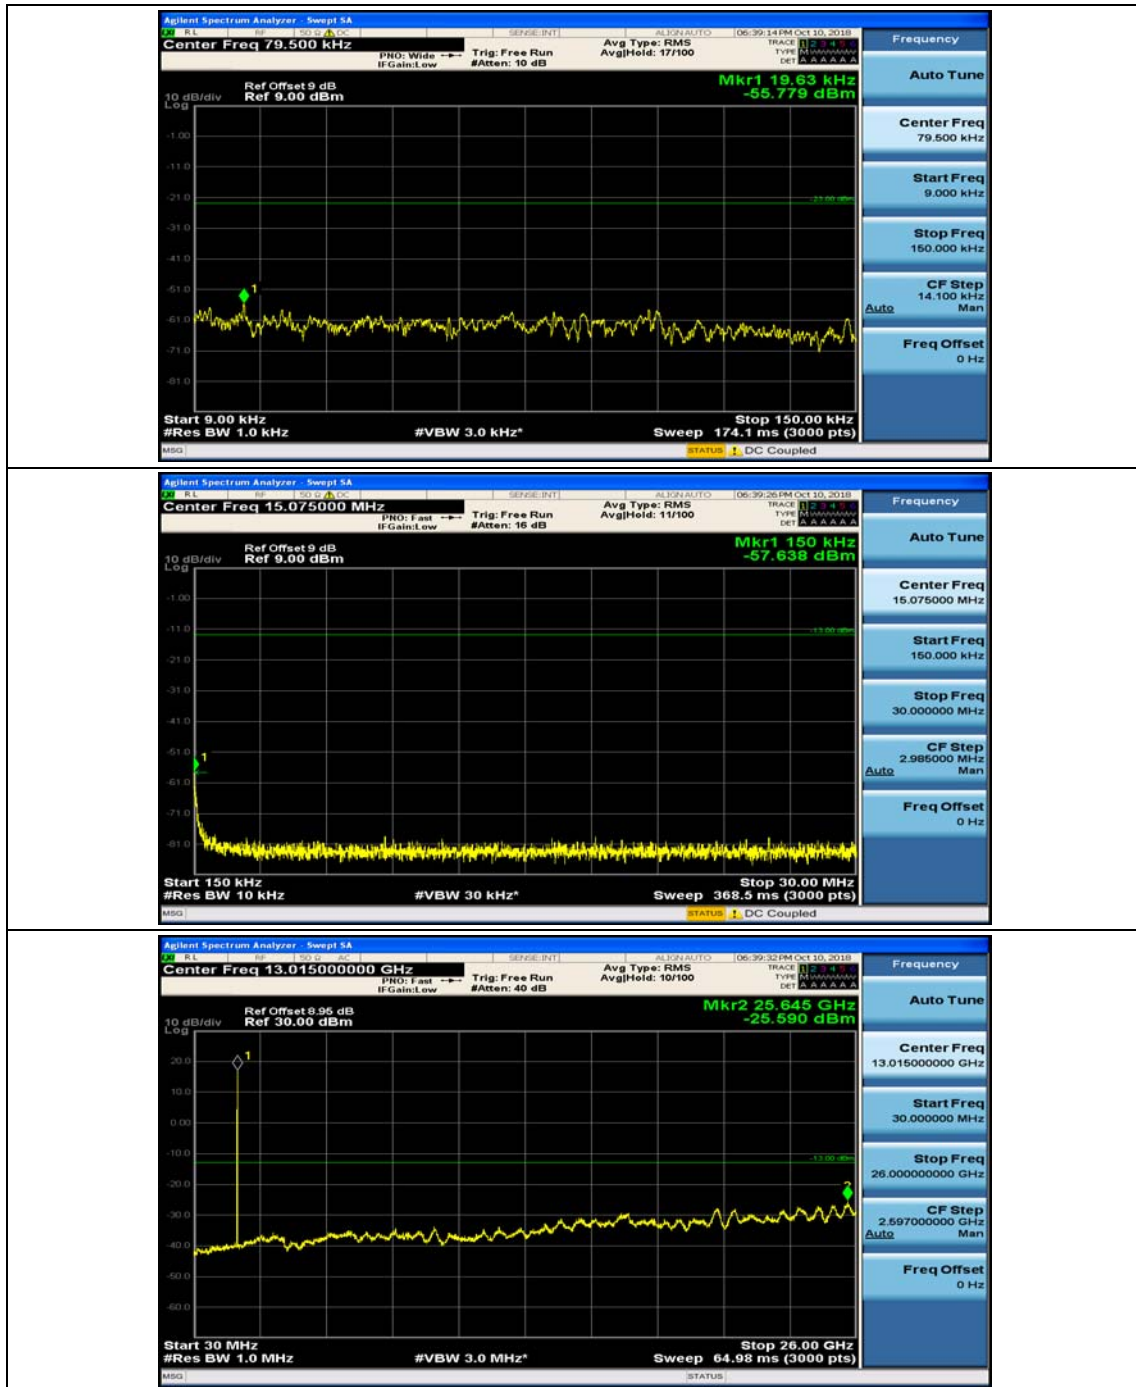

### Channel Bandwidth: 3 MHz

(Channel Bandwidth: 3 MHz)\_MCH\_QPSK\_1RB#0

(Channel Bandwidth: 3 MHz)\_MCH\_QPSK\_1RB#7

(Channel Bandwidth: 3 MHz)\_HCH\_QPSK\_1RB#0

(Channel Bandwidth: 3 MHz)\_HCH\_QPSK\_1RB#7

(Channel Bandwidth: 3 MHz)\_LCH\_16QAM\_1RB#0

(Channel Bandwidth: 3 MHz)\_LCH\_16QAM\_1RB#7

(Channel Bandwidth: 3 MHz)\_MCH\_16QAM\_1RB#0

(Channel Bandwidth: 3 MHz)\_MCH\_16QAM\_1RB#7

(Channel Bandwidth: 3 MHz)\_HCH\_16QAM\_1RB#0

(Channel Bandwidth: 3 MHz)\_HCH\_16QAM\_1RB#7