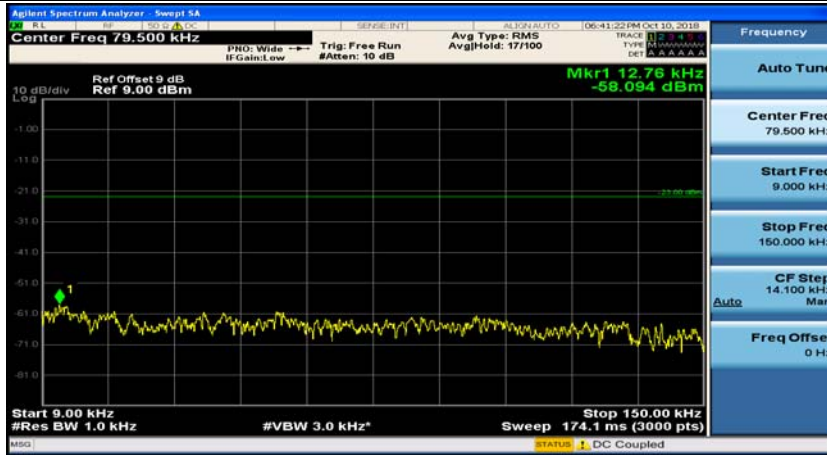

(Channel Bandwidth: 3 MHz)\_LCH\_16QAM\_1RB#0

(Channel Bandwidth: 3 MHz)\_LCH\_16QAM\_1RB#7

(Channel Bandwidth: 3 MHz)\_MCH\_16QAM\_1RB#0

(Channel Bandwidth: 3 MHz)\_MCH\_16QAM\_1RB#7

(Channel Bandwidth: 3 MHz)\_HCH\_16QAM\_1RB#0