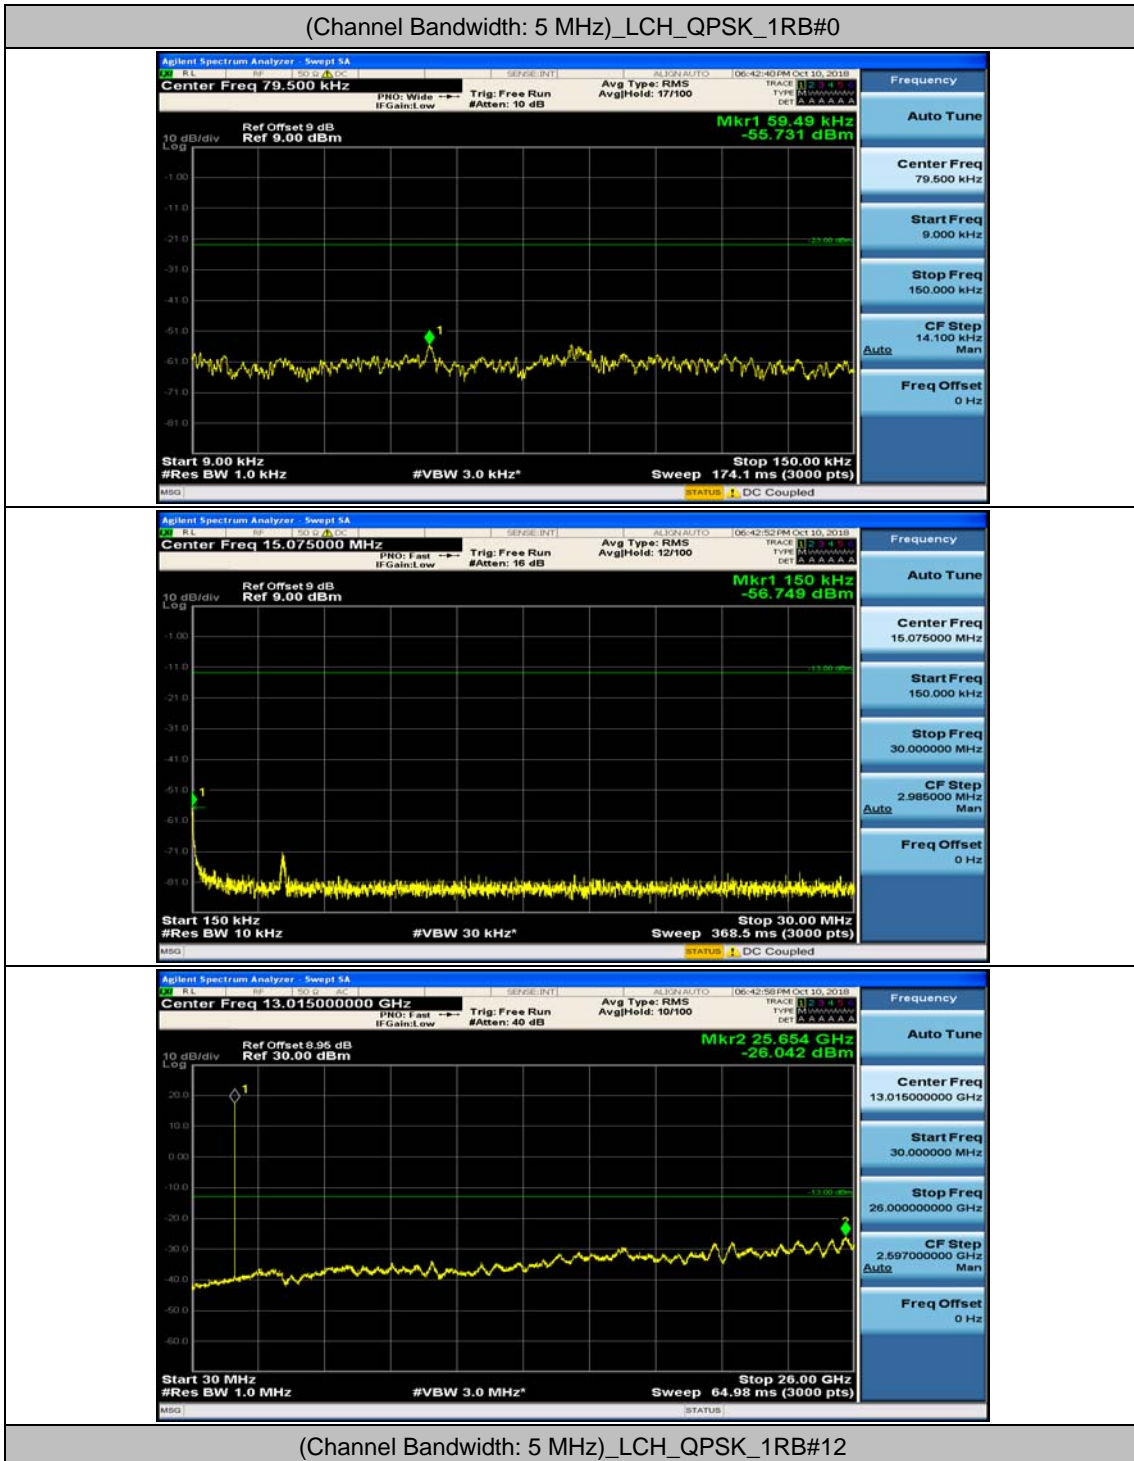

Channel Bandwidth: 5 MHz