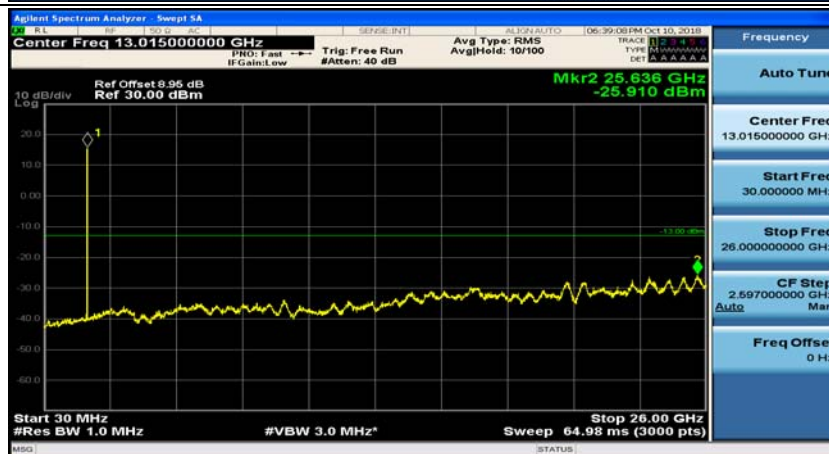

(Channel Bandwidth: 3 MHz)\_LCH\_16QAM\_1RB#0

(Channel Bandwidth: 3 MHz)\_LCH\_16QAM\_1RB#7

(Channel Bandwidth: 3 MHz)\_MCH\_16QAM\_1RB#0

(Channel Bandwidth: 3 MHz)\_MCH\_16QAM\_1RB#7

(Channel Bandwidth: 3 MHz)\_HCH\_16QAM\_1RB#0

(Channel Bandwidth: 3 MHz)\_HCH\_16QAM\_1RB#7