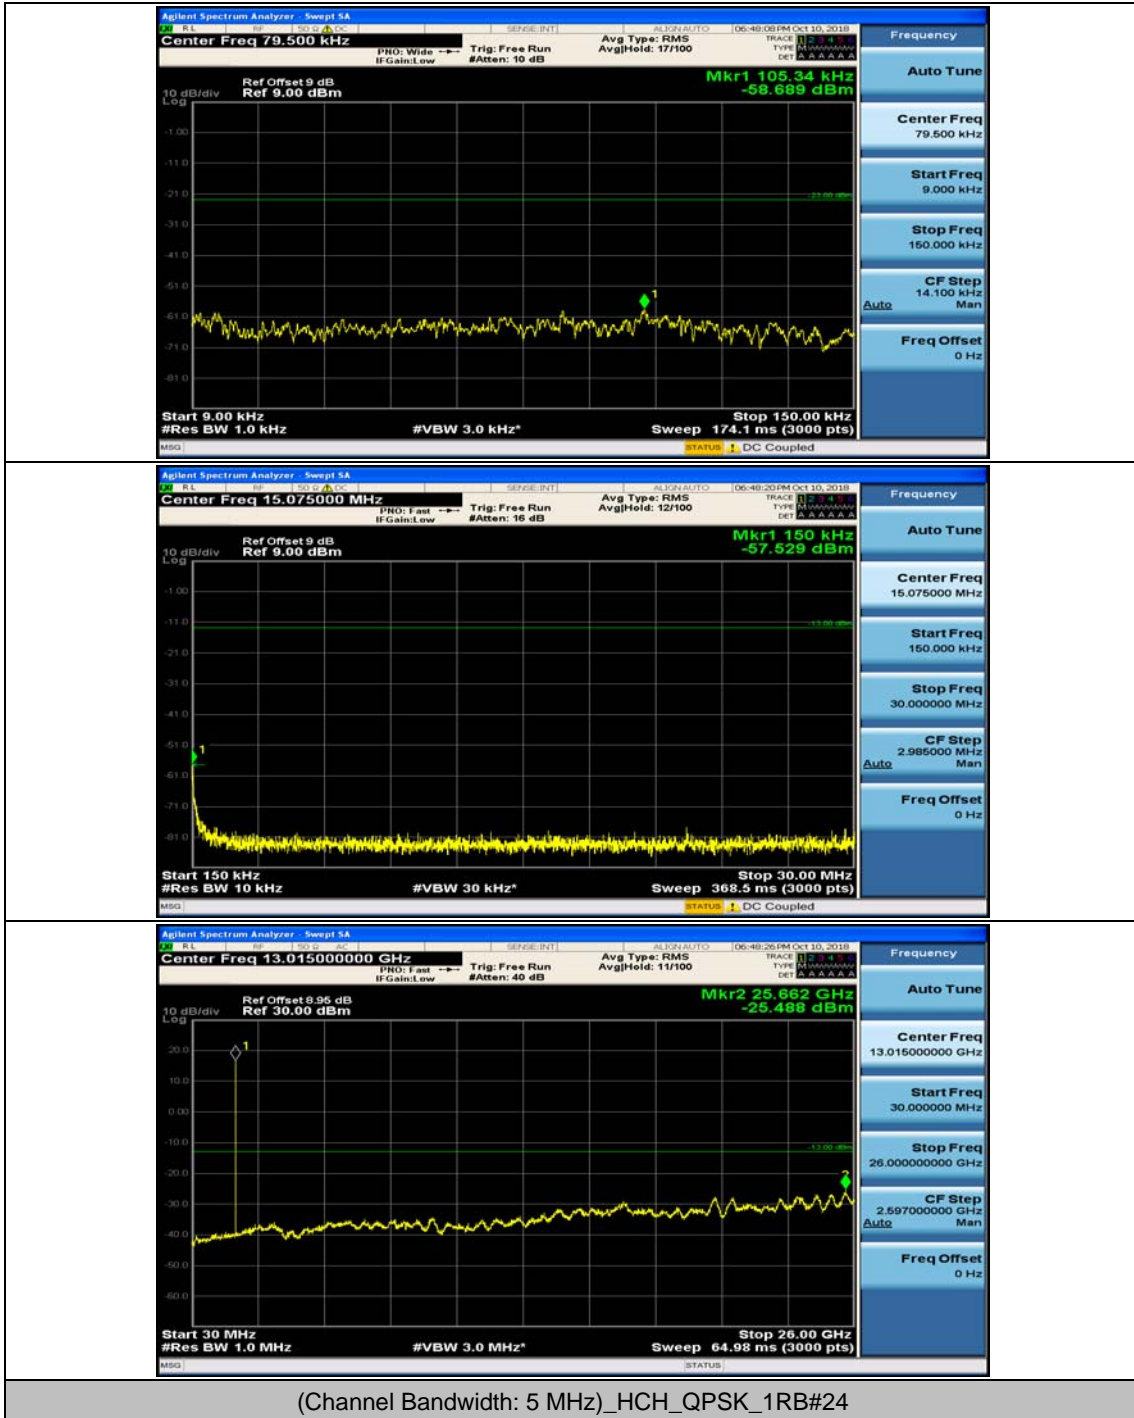

### Channel Bandwidth: 5 MHz

(Channel Bandwidth: 5 MHz)\_MCH\_QPSK\_1RB#0

(Channel Bandwidth: 5 MHz)\_MCH\_QPSK\_1RB#12

(Channel Bandwidth: 5 MHz)\_HCH\_QPSK\_1RB#0

(Channel Bandwidth: 5 MHz)\_HCH\_QPSK\_1RB#12

(Channel Bandwidth: 5 MHz)\_LCH\_16QAM\_1RB#0

(Channel Bandwidth: 5 MHz)\_LCH\_16QAM\_1RB#12