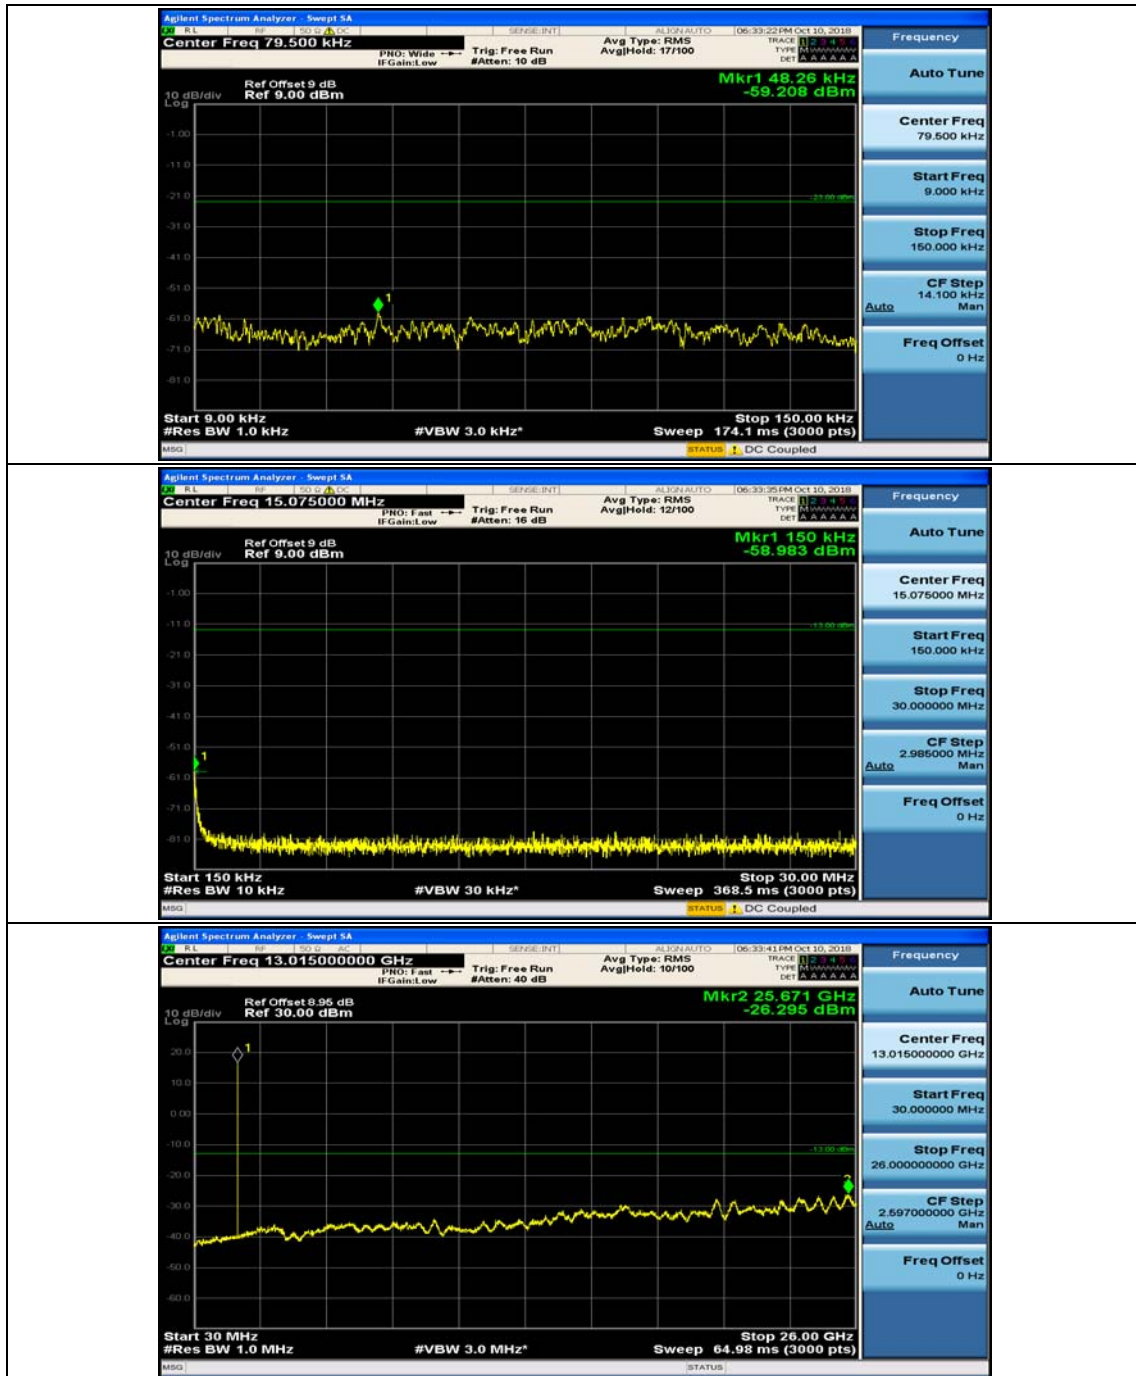

(Channel Bandwidth: 1.4 MHz)\_MCH\_QPSK\_1RB#0

(Channel Bandwidth: 1.4 MHz)\_MCH\_QPSK\_1RB#3

(Channel Bandwidth: 1.4 MHz)\_HCH\_QPSK\_1RB#0

(Channel Bandwidth: 1.4 MHz)\_HCH\_QPSK\_1RB#3

(Channel Bandwidth: 1.4 MHz)\_LCH\_16QAM\_1RB#0

(Channel Bandwidth: 1.4 MHz)\_LCH\_16QAM\_1RB#3

(Channel Bandwidth: 1.4 MHz)\_MCH\_16QAM\_1RB#0

(Channel Bandwidth: 1.4 MHz)\_MCH\_16QAM\_1RB#3

(Channel Bandwidth: 1.4 MHz)\_HCH\_16QAM\_1RB#0

(Channel Bandwidth: 1.4 MHz)\_HCH\_16QAM\_1RB#3

### Channel Bandwidth: 3 MHz

(Channel Bandwidth: 3 MHz)\_MCH\_QPSK\_1RB#0

(Channel Bandwidth: 3 MHz)\_MCH\_QPSK\_1RB#7

(Channel Bandwidth: 3 MHz)\_HCH\_QPSK\_1RB#0

(Channel Bandwidth: 3 MHz)\_HCH\_QPSK\_1RB#7