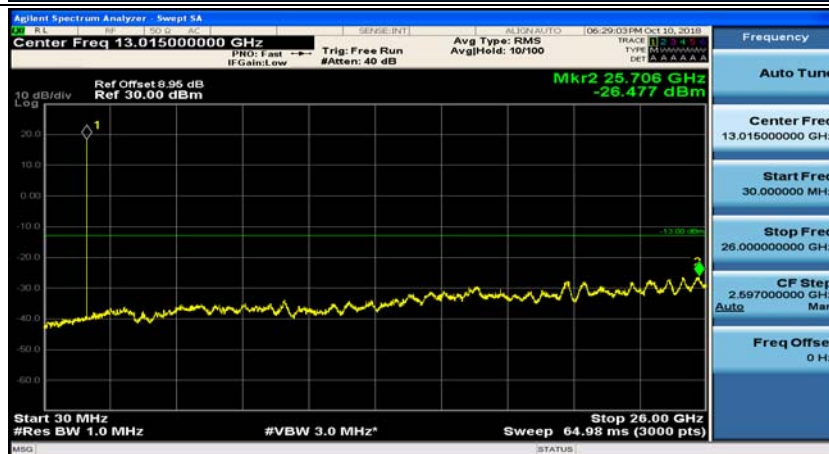

(Channel Bandwidth: 1.4 MHz)\_MCH\_QPSK\_1RB#0

(Channel Bandwidth: 1.4 MHz)\_MCH\_QPSK\_1RB#3

(Channel Bandwidth: 1.4 MHz)\_HCH\_QPSK\_1RB#0

(Channel Bandwidth: 1.4 MHz)\_HCH\_QPSK\_1RB#3

(Channel Bandwidth: 1.4 MHz)\_LCH\_16QAM\_1RB#0

(Channel Bandwidth: 1.4 MHz)\_LCH\_16QAM\_1RB#3

(Channel Bandwidth: 1.4 MHz)\_MCH\_16QAM\_1RB#0

(Channel Bandwidth: 1.4 MHz)\_MCH\_16QAM\_1RB#3

(Channel Bandwidth: 1.4 MHz)\_HCH\_16QAM\_1RB#0

(Channel Bandwidth: 1.4 MHz)\_HCH\_16QAM\_1RB#3