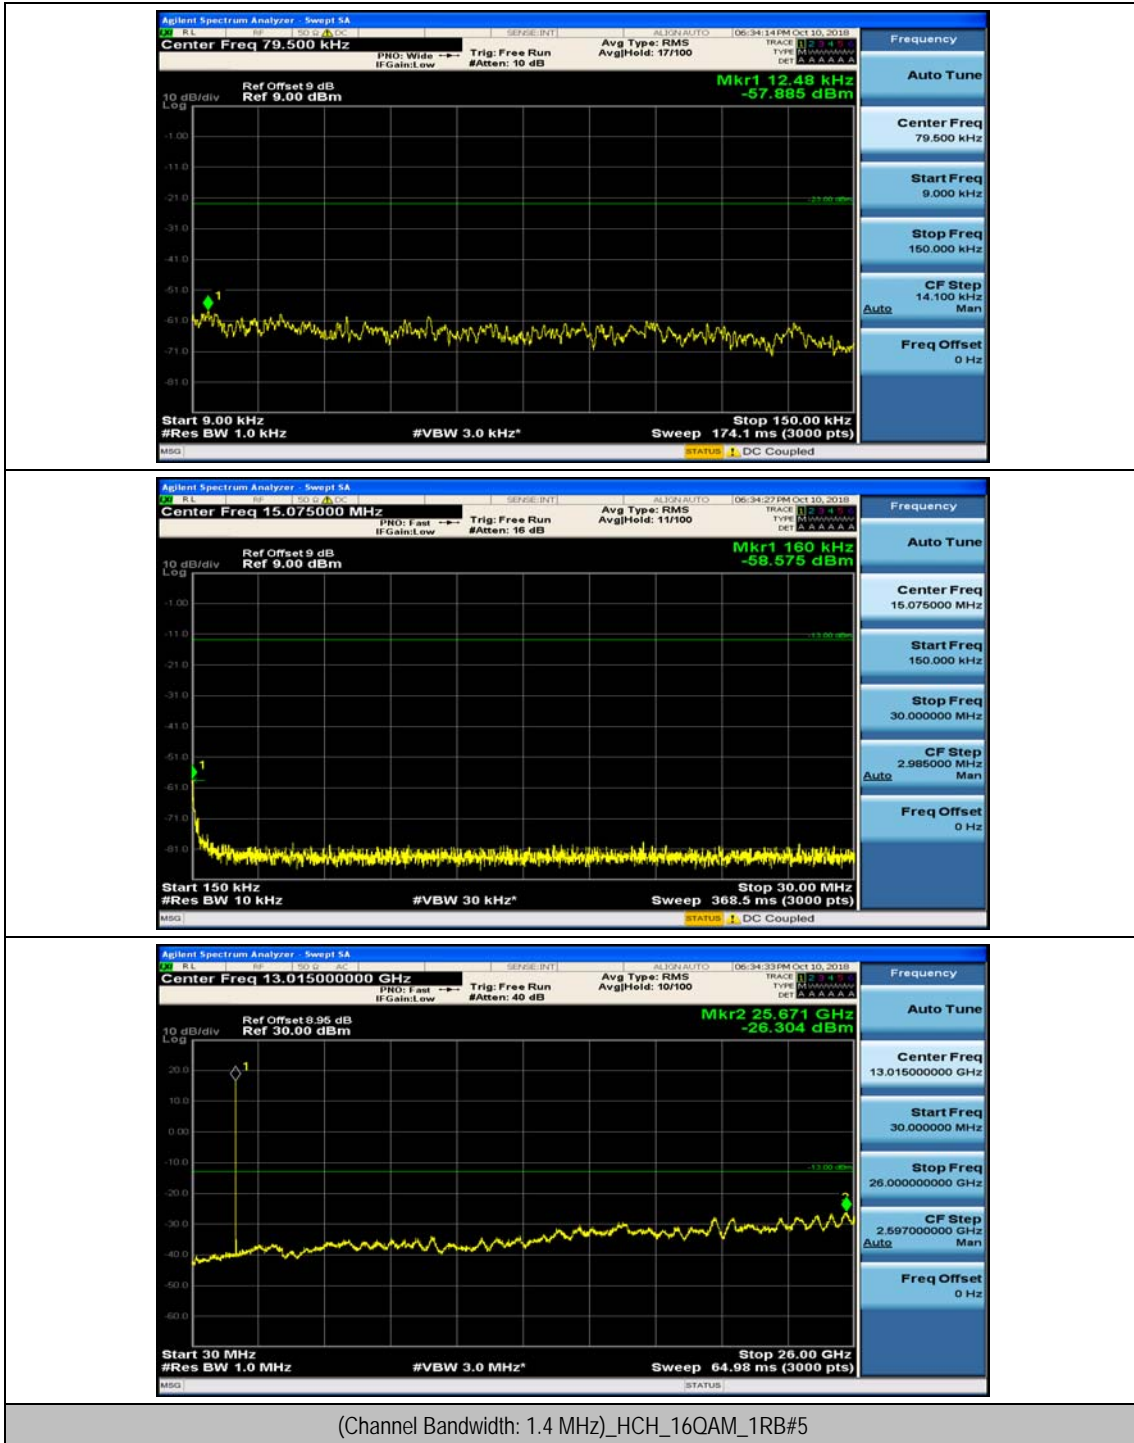

(Channel Bandwidth: 1.4 MHz)\_MCH\_QPSK\_1RB#0

(Channel Bandwidth: 1.4 MHz)\_MCH\_QPSK\_1RB#3

(Channel Bandwidth: 1.4 MHz)\_HCH\_QPSK\_1RB#0

(Channel Bandwidth: 1.4 MHz)\_HCH\_QPSK\_1RB#3

(Channel Bandwidth: 1.4 MHz)\_LCH\_16QAM\_1RB#0

(Channel Bandwidth: 1.4 MHz)\_LCH\_16QAM\_1RB#3

(Channel Bandwidth: 1.4 MHz)\_MCH\_16QAM\_1RB#0

(Channel Bandwidth: 1.4 MHz)\_MCH\_16QAM\_1RB#3

(Channel Bandwidth: 1.4 MHz)\_HCH\_16QAM\_1RB#0

(Channel Bandwidth: 1.4 MHz)\_HCH\_16QAM\_1RB#3

### Channel Bandwidth: 3 MHz

(Channel Bandwidth: 3 MHz)\_MCH\_QPSK\_1RB#0

(Channel Bandwidth: 3 MHz)\_MCH\_QPSK\_1RB#7

(Channel Bandwidth: 3 MHz)\_HCH\_QPSK\_1RB#0

(Channel Bandwidth: 3 MHz)\_HCH\_QPSK\_1RB#7