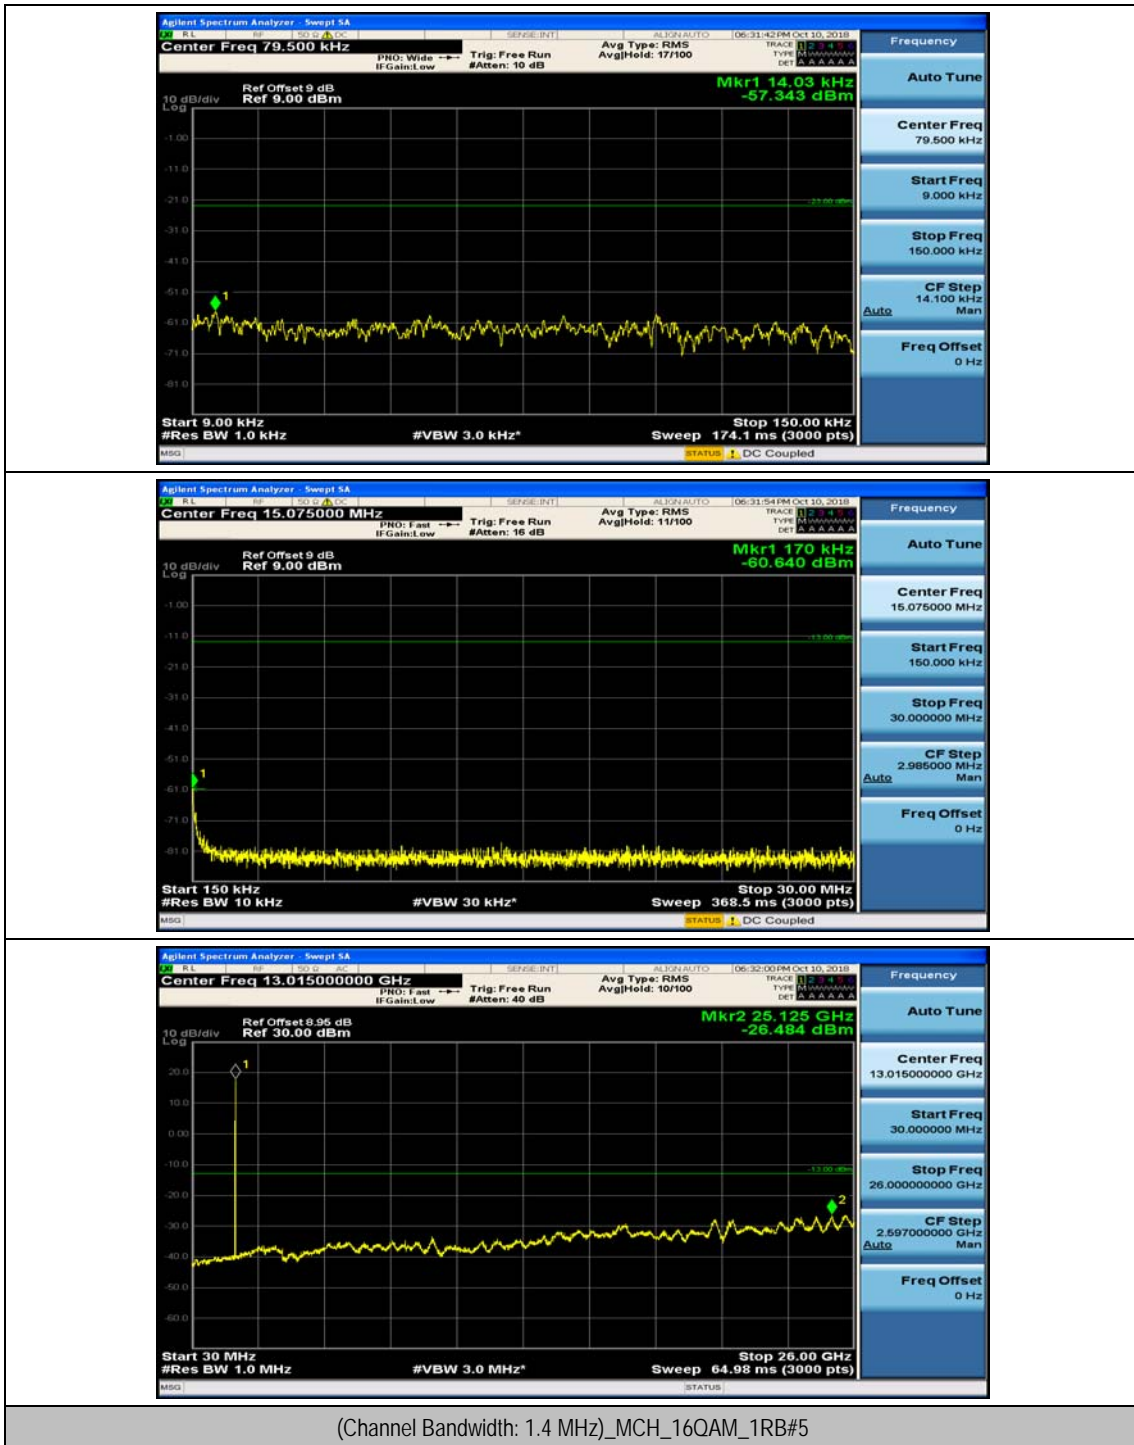

(Channel Bandwidth: 1.4 MHz)\_MCH\_QPSK\_1RB#0

(Channel Bandwidth: 1.4 MHz)\_MCH\_QPSK\_1RB#3

(Channel Bandwidth: 1.4 MHz)\_HCH\_QPSK\_1RB#0

(Channel Bandwidth: 1.4 MHz)\_HCH\_QPSK\_1RB#3

(Channel Bandwidth: 1.4 MHz)\_LCH\_16QAM\_1RB#0

(Channel Bandwidth: 1.4 MHz)\_LCH\_16QAM\_1RB#3

(Channel Bandwidth: 1.4 MHz)\_MCH\_16QAM\_1RB#0

(Channel Bandwidth: 1.4 MHz)\_MCH\_16QAM\_1RB#3

(Channel Bandwidth: 1.4 MHz)\_HCH\_16QAM\_1RB#0

(Channel Bandwidth: 1.4 MHz)\_HCH\_16QAM\_1RB#3

### Channel Bandwidth: 3 MHz

(Channel Bandwidth: 3 MHz)\_MCH\_QPSK\_1RB#0

(Channel Bandwidth: 3 MHz)\_MCH\_QPSK\_1RB#7

(Channel Bandwidth: 3 MHz)\_HCH\_QPSK\_1RB#0

(Channel Bandwidth: 3 MHz)\_HCH\_QPSK\_1RB#7