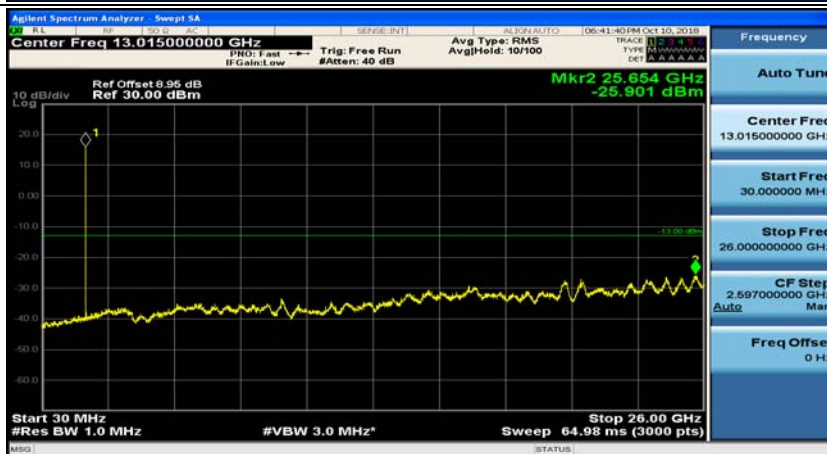

(Channel Bandwidth: 3 MHz)\_LCH\_16QAM\_1RB#0

(Channel Bandwidth: 3 MHz)\_LCH\_16QAM\_1RB#7

(Channel Bandwidth: 3 MHz)\_MCH\_16QAM\_1RB#0

(Channel Bandwidth: 3 MHz)\_MCH\_16QAM\_1RB#7

(Channel Bandwidth: 3 MHz)\_HCH\_16QAM\_1RB#0

(Channel Bandwidth: 3 MHz)\_HCH\_16QAM\_1RB#7