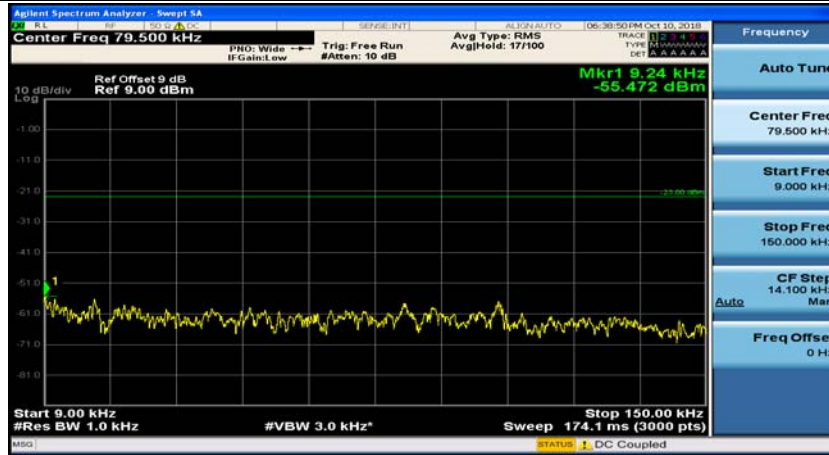

(Channel Bandwidth: 3 MHz)\_LCH\_16QAM\_1RB#0

(Channel Bandwidth: 3 MHz)\_LCH\_16QAM\_1RB#7

(Channel Bandwidth: 3 MHz)\_MCH\_16QAM\_1RB#0

(Channel Bandwidth: 3 MHz)\_MCH\_16QAM\_1RB#7

(Channel Bandwidth: 3 MHz)\_HCH\_16QAM\_1RB#0