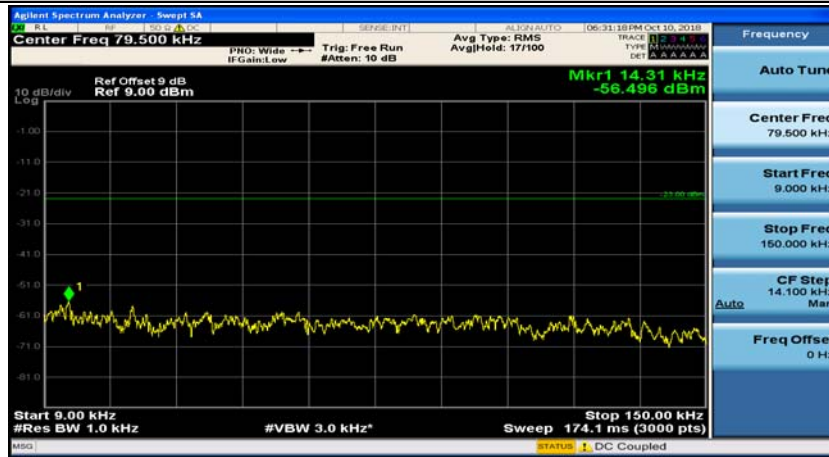

(Channel Bandwidth: 1.4 MHz)\_MCH\_QPSK\_1RB#0

(Channel Bandwidth: 1.4 MHz)\_MCH\_QPSK\_1RB#3

(Channel Bandwidth: 1.4 MHz)\_HCH\_QPSK\_1RB#0

(Channel Bandwidth: 1.4 MHz)\_HCH\_QPSK\_1RB#3

(Channel Bandwidth: 1.4 MHz)\_LCH\_16QAM\_1RB#0

(Channel Bandwidth: 1.4 MHz)\_LCH\_16QAM\_1RB#3

(Channel Bandwidth: 1.4 MHz)\_MCH\_16QAM\_1RB#0

(Channel Bandwidth: 1.4 MHz)\_MCH\_16QAM\_1RB#3

(Channel Bandwidth: 1.4 MHz)\_HCH\_16QAM\_1RB#0

(Channel Bandwidth: 1.4 MHz)\_HCH\_16QAM\_1RB#3