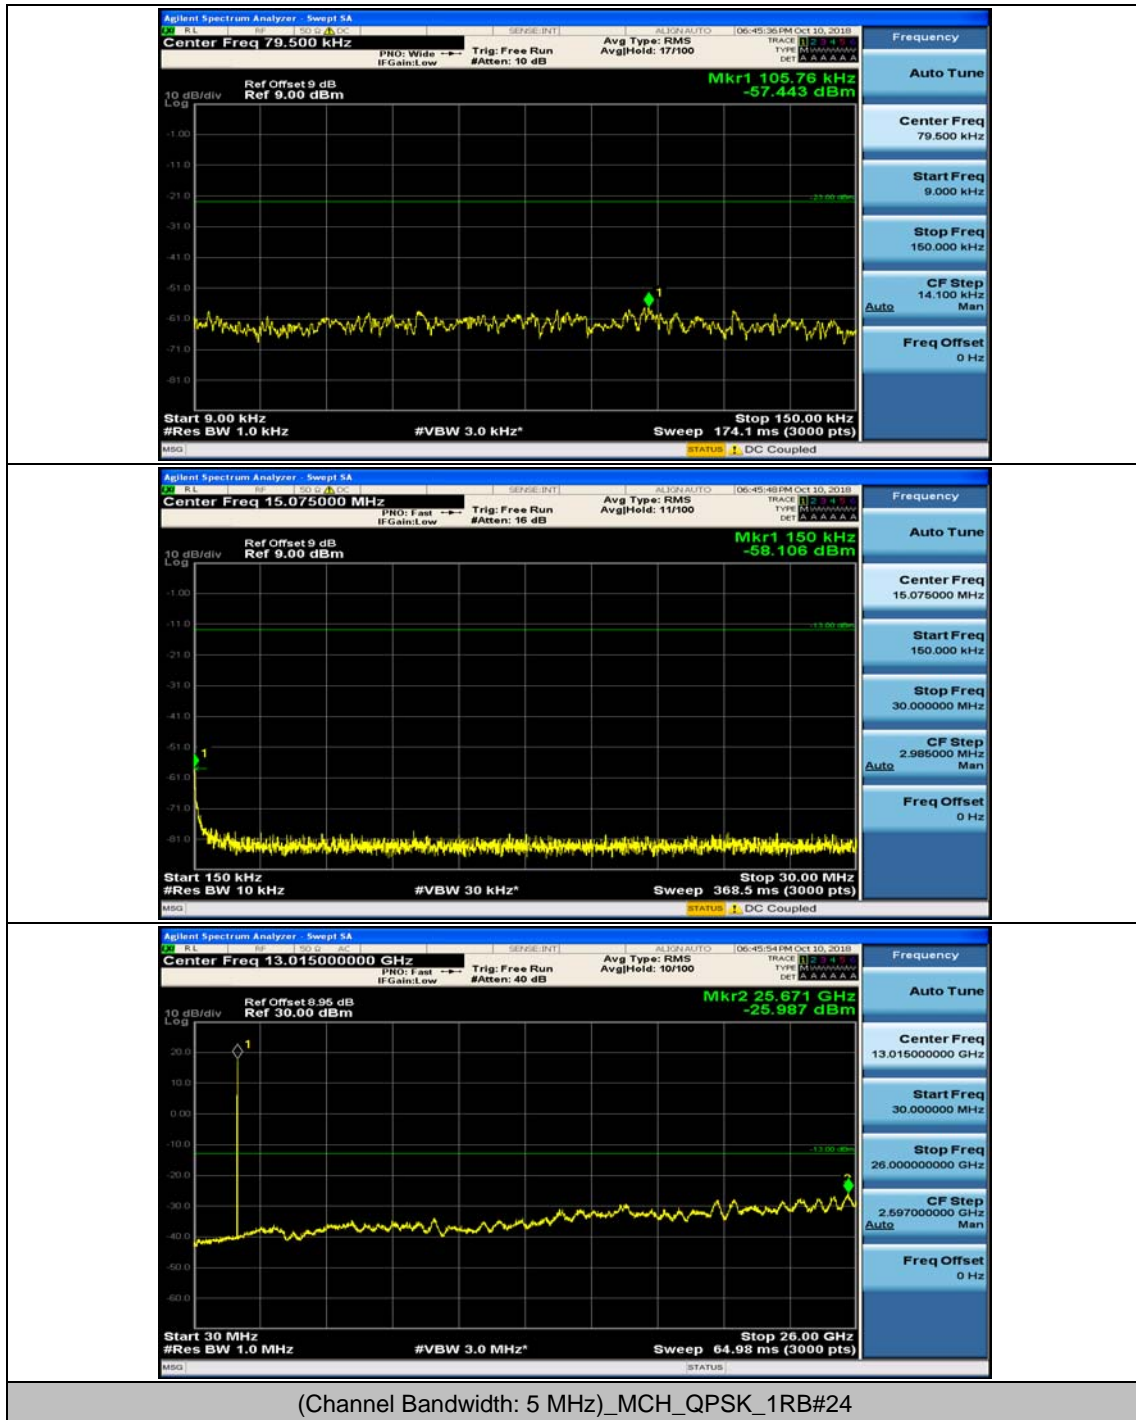

### Channel Bandwidth: 5 MHz

(Channel Bandwidth: 5 MHz)\_MCH\_QPSK\_1RB#0

(Channel Bandwidth: 5 MHz)\_MCH\_QPSK\_1RB#12

(Channel Bandwidth: 5 MHz)\_HCH\_QPSK\_1RB#0

(Channel Bandwidth: 5 MHz)\_HCH\_QPSK\_1RB#12

(Channel Bandwidth: 5 MHz)\_LCH\_16QAM\_1RB#0

(Channel Bandwidth: 5 MHz)\_LCH\_16QAM\_1RB#12