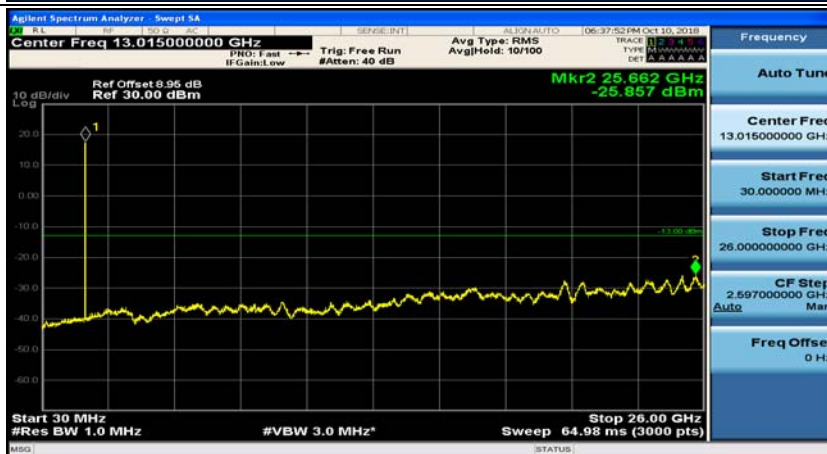

(Channel Bandwidth: 1.4 MHz)\_LCH\_16QAM\_1RB#3

(Channel Bandwidth: 1.4 MHz)\_MCH\_16QAM\_1RB#0

(Channel Bandwidth: 1.4 MHz)\_MCH\_16QAM\_1RB#3

(Channel Bandwidth: 1.4 MHz)\_HCH\_16QAM\_1RB#0

(Channel Bandwidth: 1.4 MHz)\_HCH\_16QAM\_1RB#3

### Channel Bandwidth: 3 MHz

(Channel Bandwidth: 3 MHz)\_MCH\_QPSK\_1RB#0

(Channel Bandwidth: 3 MHz)\_MCH\_QPSK\_1RB#7

(Channel Bandwidth: 3 MHz)\_HCH\_QPSK\_1RB#0

(Channel Bandwidth: 3 MHz)\_HCH\_QPSK\_1RB#7