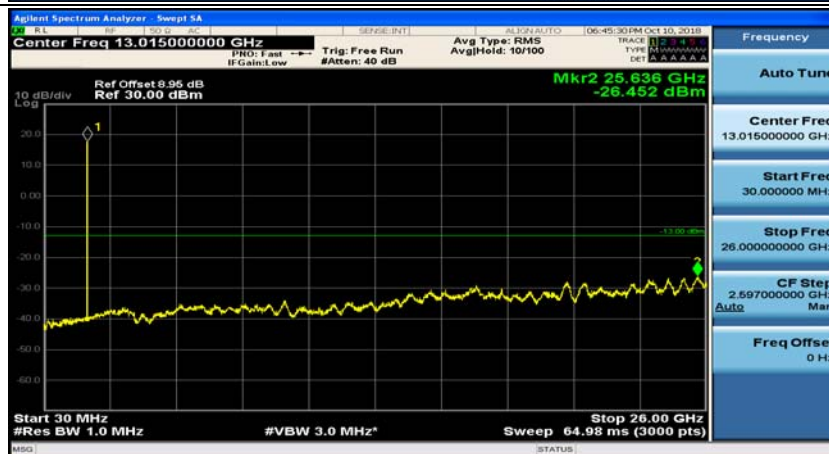

(Channel Bandwidth: 5 MHz)_MCH_QPSK_1RB#12