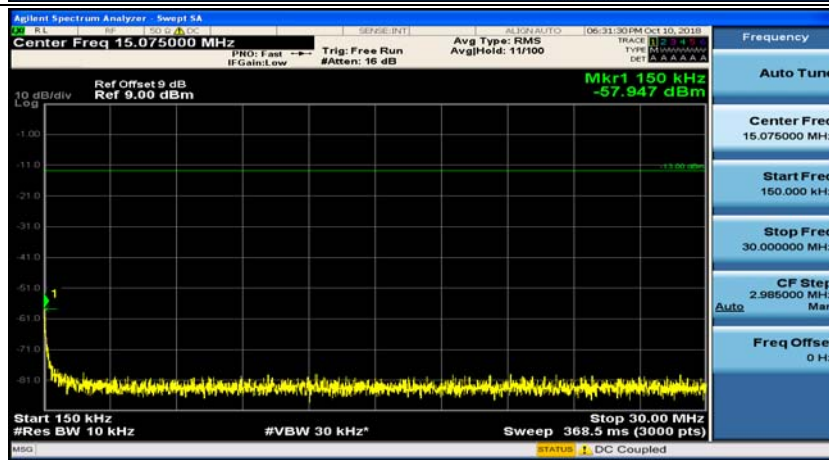

(Channel Bandwidth: 1.4 MHz)\_MCH\_QPSK\_1RB#0

(Channel Bandwidth: 1.4 MHz)\_MCH\_QPSK\_1RB#3

(Channel Bandwidth: 1.4 MHz)\_HCH\_QPSK\_1RB#0

(Channel Bandwidth: 1.4 MHz)\_HCH\_QPSK\_1RB#3

(Channel Bandwidth: 1.4 MHz)\_LCH\_16QAM\_1RB#0

(Channel Bandwidth: 1.4 MHz)\_LCH\_16QAM\_1RB#3

(Channel Bandwidth: 1.4 MHz)\_MCH\_16QAM\_1RB#0

(Channel Bandwidth: 1.4 MHz)\_MCH\_16QAM\_1RB#3

(Channel Bandwidth: 1.4 MHz)\_HCH\_16QAM\_1RB#0

(Channel Bandwidth: 1.4 MHz)\_HCH\_16QAM\_1RB#3