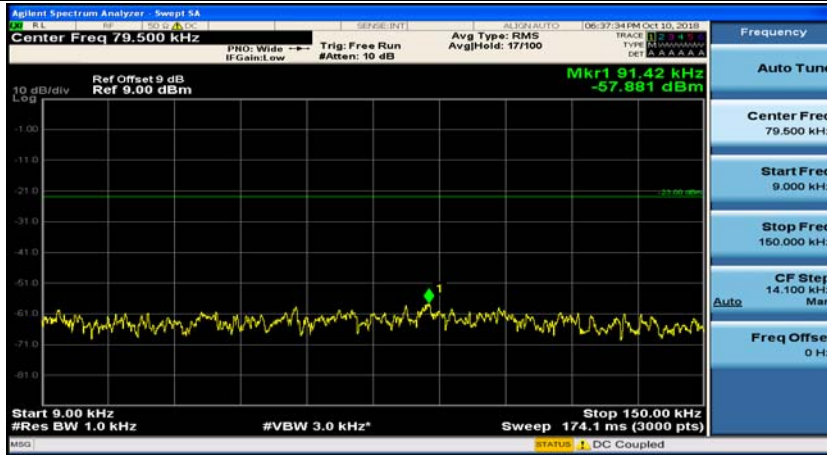

(Channel Bandwidth: 1.4 MHz)\_LCH\_16QAM\_1RB#3

(Channel Bandwidth: 1.4 MHz)\_MCH\_16QAM\_1RB#0

(Channel Bandwidth: 1.4 MHz)\_MCH\_16QAM\_1RB#3

(Channel Bandwidth: 1.4 MHz)\_HCH\_16QAM\_1RB#0

(Channel Bandwidth: 1.4 MHz)\_HCH\_16QAM\_1RB#3

### Channel Bandwidth: 3 MHz

(Channel Bandwidth: 3 MHz)\_MCH\_QPSK\_1RB#0

(Channel Bandwidth: 3 MHz)\_MCH\_QPSK\_1RB#7

(Channel Bandwidth: 3 MHz)\_HCH\_QPSK\_1RB#0

(Channel Bandwidth: 3 MHz)\_HCH\_QPSK\_1RB#7