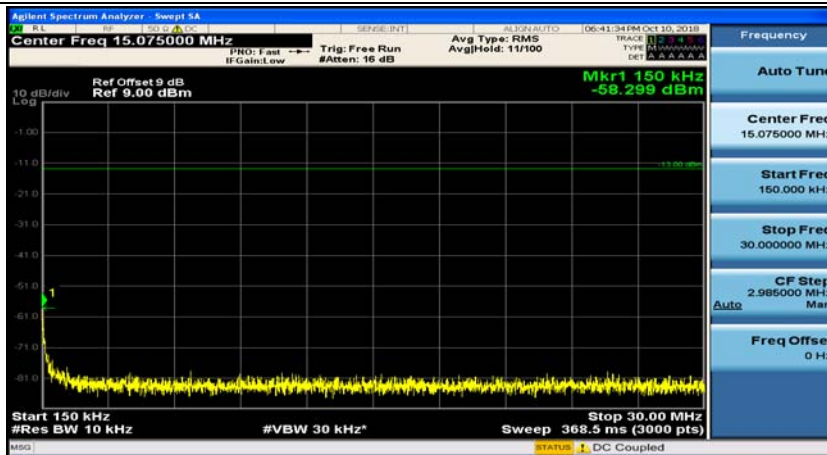

(Channel Bandwidth: 3 MHz)\_LCH\_16QAM\_1RB#0

(Channel Bandwidth: 3 MHz)\_LCH\_16QAM\_1RB#7

(Channel Bandwidth: 3 MHz)\_MCH\_16QAM\_1RB#0

(Channel Bandwidth: 3 MHz)\_MCH\_16QAM\_1RB#7

(Channel Bandwidth: 3 MHz)\_HCH\_16QAM\_1RB#0