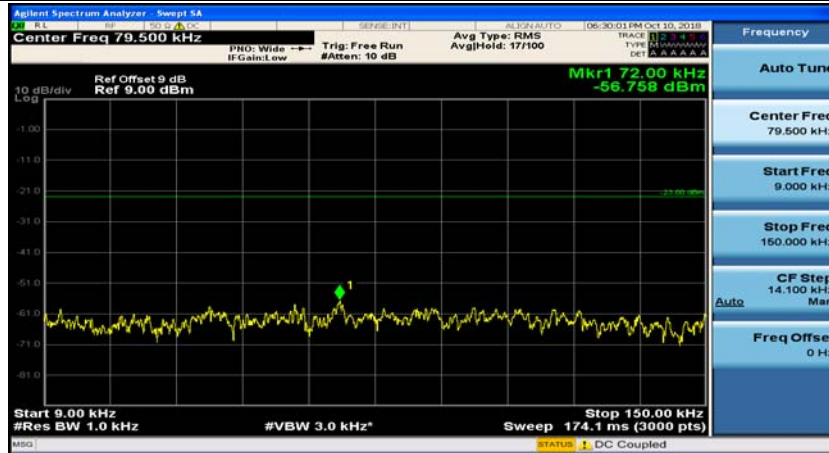

(Channel Bandwidth: 1.4 MHz)\_MCH\_QPSK\_1RB#0

(Channel Bandwidth: 1.4 MHz)\_MCH\_QPSK\_1RB#3

(Channel Bandwidth: 1.4 MHz)\_HCH\_QPSK\_1RB#0

(Channel Bandwidth: 1.4 MHz)\_HCH\_QPSK\_1RB#3

(Channel Bandwidth: 1.4 MHz)\_LCH\_16QAM\_1RB#0

(Channel Bandwidth: 1.4 MHz)\_LCH\_16QAM\_1RB#3

(Channel Bandwidth: 1.4 MHz)\_MCH\_16QAM\_1RB#0

(Channel Bandwidth: 1.4 MHz)\_MCH\_16QAM\_1RB#3

(Channel Bandwidth: 1.4 MHz)\_HCH\_16QAM\_1RB#0

(Channel Bandwidth: 1.4 MHz)\_HCH\_16QAM\_1RB#3