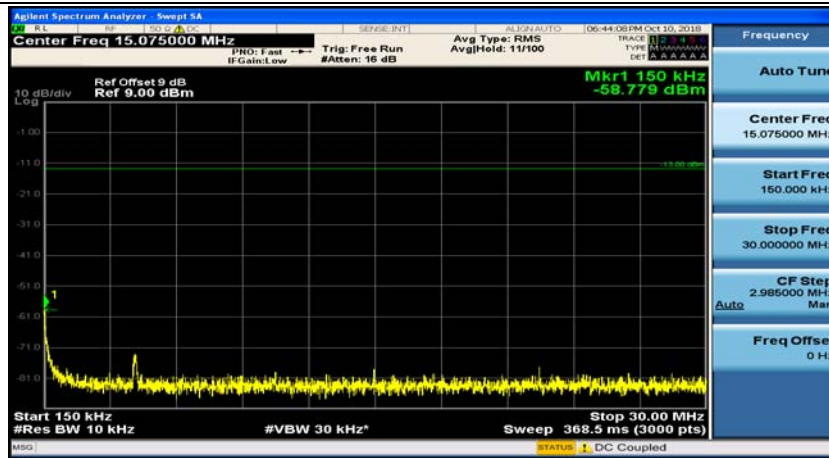

(Channel Bandwidth: 5 MHz)_LCH_16QAM_1RB#0

(Channel Bandwidth: 5 MHz)_LCH_16QAM_1RB#12