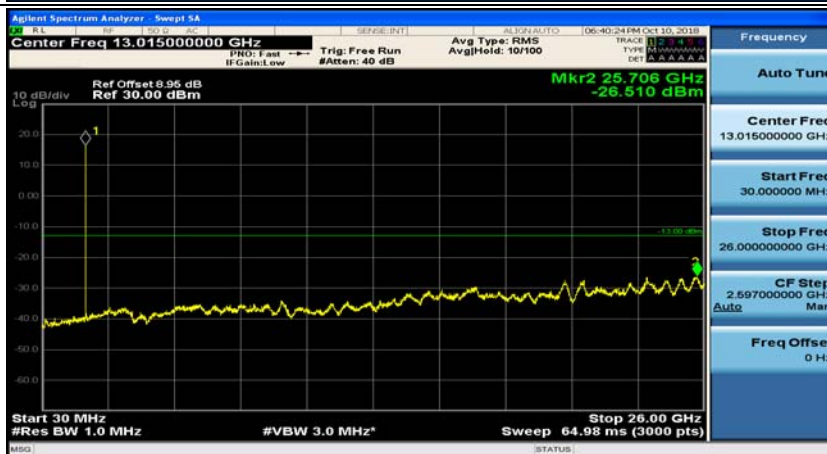

### Channel Bandwidth: 3 MHz

(Channel Bandwidth: 3 MHz)\_MCH\_QPSK\_1RB#0

(Channel Bandwidth: 3 MHz)\_MCH\_QPSK\_1RB#7

(Channel Bandwidth: 3 MHz)\_HCH\_QPSK\_1RB#0

(Channel Bandwidth: 3 MHz)\_HCH\_QPSK\_1RB#7

(Channel Bandwidth: 3 MHz)\_LCH\_16QAM\_1RB#0

(Channel Bandwidth: 3 MHz)\_LCH\_16QAM\_1RB#7

(Channel Bandwidth: 3 MHz)\_MCH\_16QAM\_1RB#0

(Channel Bandwidth: 3 MHz)\_MCH\_16QAM\_1RB#7

(Channel Bandwidth: 3 MHz)\_HCH\_16QAM\_1RB#0