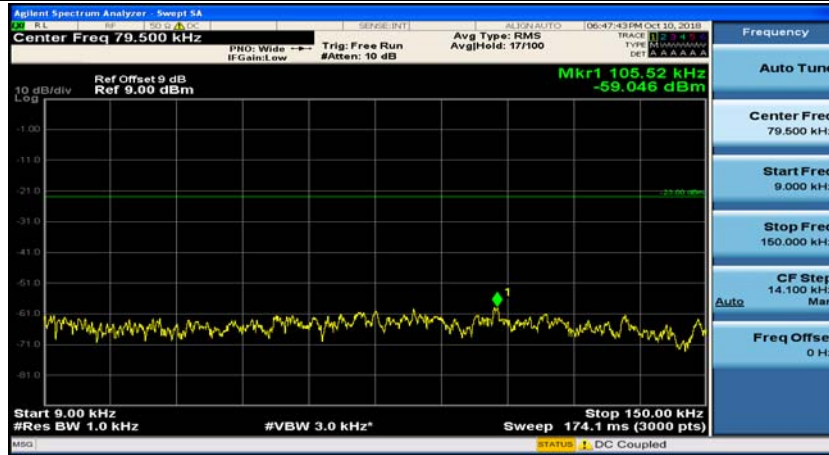

### Channel Bandwidth: 5 MHz

(Channel Bandwidth: 5 MHz)\_MCH\_QPSK\_1RB#0

(Channel Bandwidth: 5 MHz)\_MCH\_QPSK\_1RB#12

(Channel Bandwidth: 5 MHz)\_HCH\_QPSK\_1RB#0

(Channel Bandwidth: 5 MHz)\_HCH\_QPSK\_1RB#12