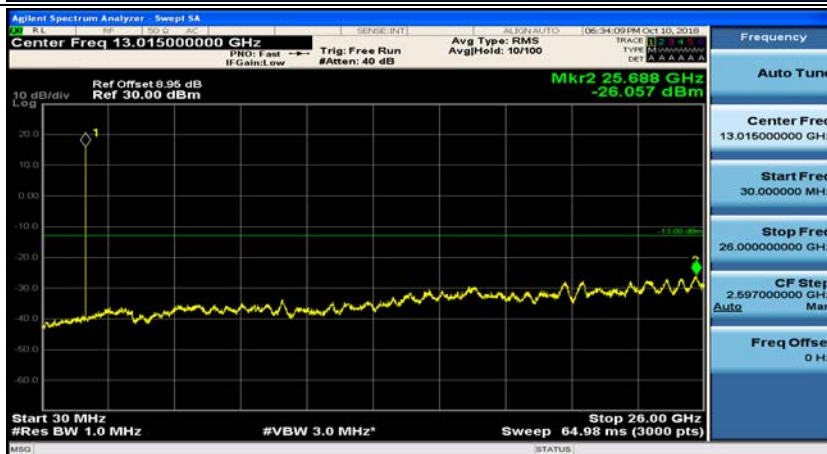

(Channel Bandwidth: 1.4 MHz)\_LCH\_16QAM\_1RB#3

(Channel Bandwidth: 1.4 MHz)\_MCH\_16QAM\_1RB#0

(Channel Bandwidth: 1.4 MHz)\_MCH\_16QAM\_1RB#3

(Channel Bandwidth: 1.4 MHz)\_HCH\_16QAM\_1RB#0

(Channel Bandwidth: 1.4 MHz)\_HCH\_16QAM\_1RB#3

### Channel Bandwidth: 3 MHz

(Channel Bandwidth: 3 MHz)\_MCH\_QPSK\_1RB#0

(Channel Bandwidth: 3 MHz)\_MCH\_QPSK\_1RB#7

(Channel Bandwidth: 3 MHz)\_HCH\_QPSK\_1RB#0

(Channel Bandwidth: 3 MHz)\_HCH\_QPSK\_1RB#7