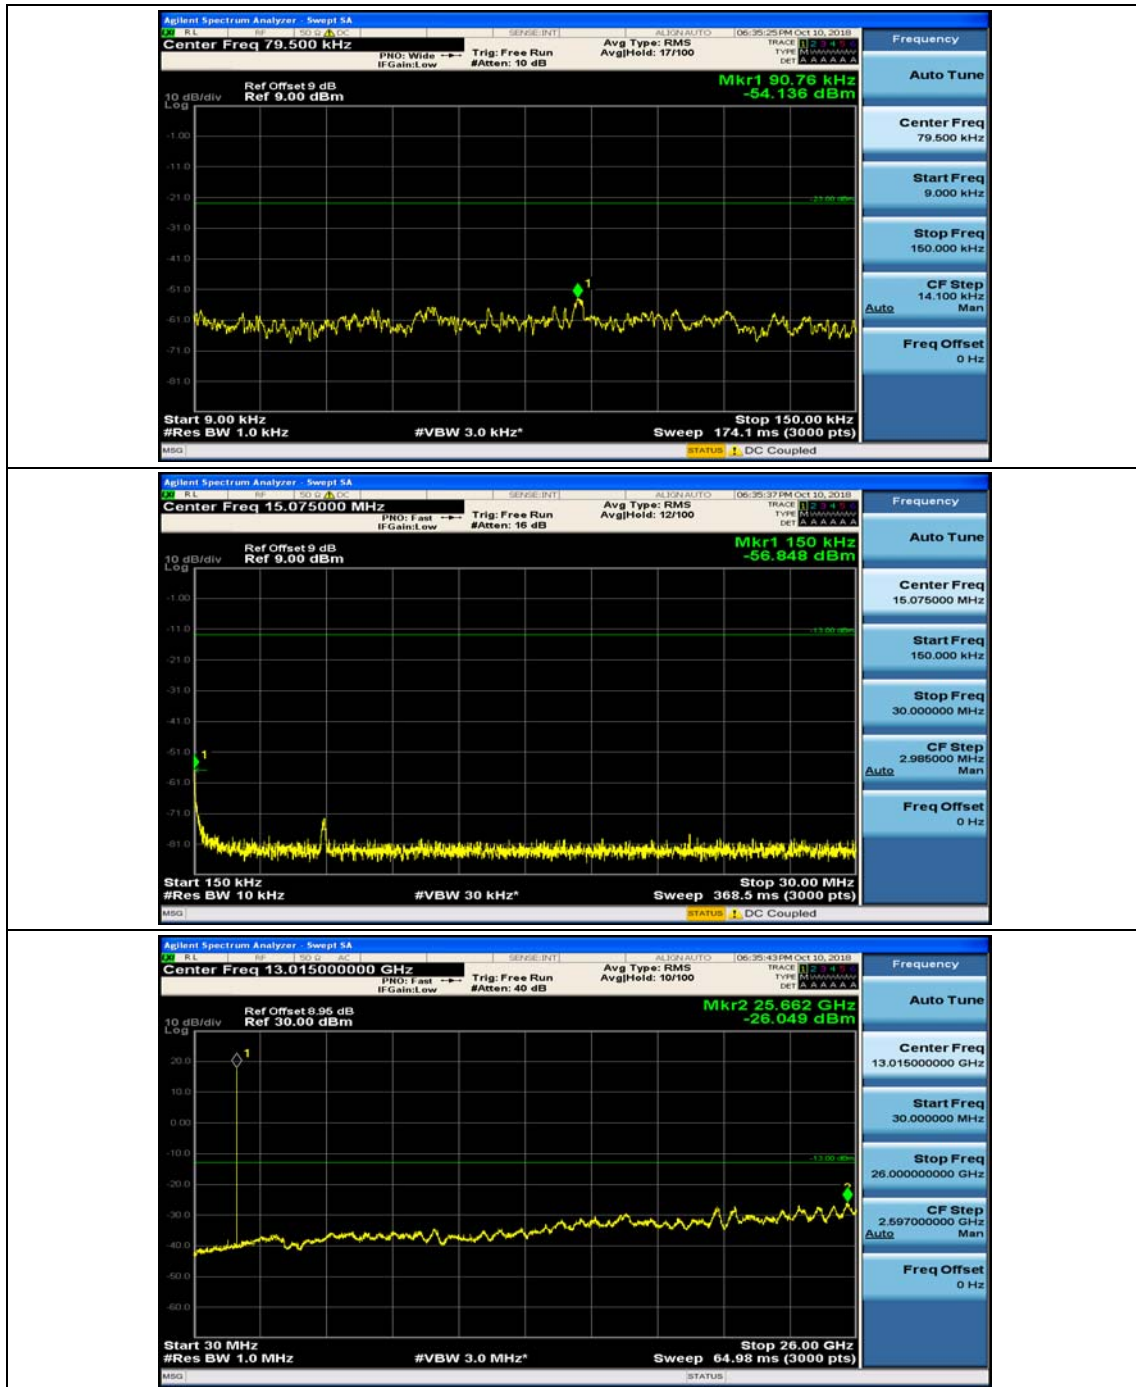

(Channel Bandwidth: 1.4 MHz)\_MCH\_QPSK\_1RB#0

(Channel Bandwidth: 1.4 MHz)\_MCH\_QPSK\_1RB#3

(Channel Bandwidth: 1.4 MHz)\_HCH\_QPSK\_1RB#0

(Channel Bandwidth: 1.4 MHz)\_HCH\_QPSK\_1RB#3

(Channel Bandwidth: 1.4 MHz)\_LCH\_16QAM\_1RB#0

(Channel Bandwidth: 1.4 MHz)\_LCH\_16QAM\_1RB#3

(Channel Bandwidth: 1.4 MHz)\_MCH\_16QAM\_1RB#0

(Channel Bandwidth: 1.4 MHz)\_MCH\_16QAM\_1RB#3

(Channel Bandwidth: 1.4 MHz)\_HCH\_16QAM\_1RB#0

(Channel Bandwidth: 1.4 MHz)\_HCH\_16QAM\_1RB#3

### Channel Bandwidth: 3 MHz

(Channel Bandwidth: 3 MHz)\_MCH\_QPSK\_1RB#0

(Channel Bandwidth: 3 MHz)\_MCH\_QPSK\_1RB#7

(Channel Bandwidth: 3 MHz)\_HCH\_QPSK\_1RB#0

(Channel Bandwidth: 3 MHz)\_HCH\_QPSK\_1RB#7