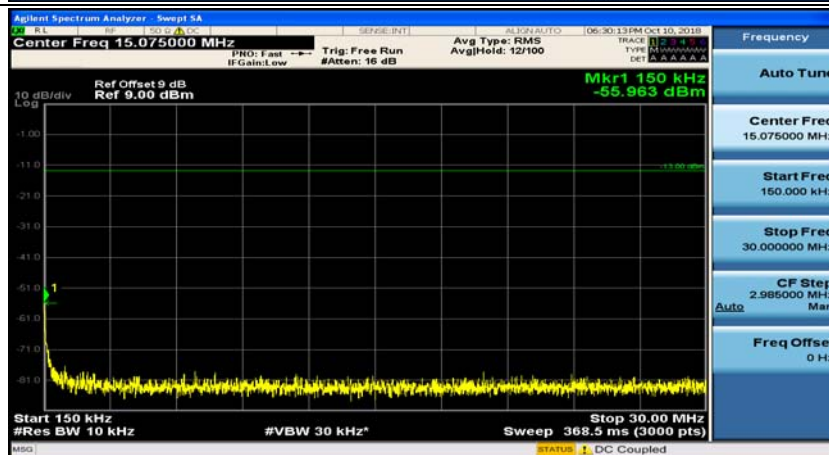

(Channel Bandwidth: 1.4 MHz)\_MCH\_QPSK\_1RB#0

(Channel Bandwidth: 1.4 MHz)\_MCH\_QPSK\_1RB#3

(Channel Bandwidth: 1.4 MHz)\_HCH\_QPSK\_1RB#0

(Channel Bandwidth: 1.4 MHz)\_HCH\_QPSK\_1RB#3

(Channel Bandwidth: 1.4 MHz)\_LCH\_16QAM\_1RB#0

(Channel Bandwidth: 1.4 MHz)\_LCH\_16QAM\_1RB#3

(Channel Bandwidth: 1.4 MHz)\_MCH\_16QAM\_1RB#0

(Channel Bandwidth: 1.4 MHz)\_MCH\_16QAM\_1RB#3

(Channel Bandwidth: 1.4 MHz)\_HCH\_16QAM\_1RB#0

(Channel Bandwidth: 1.4 MHz)\_HCH\_16QAM\_1RB#3