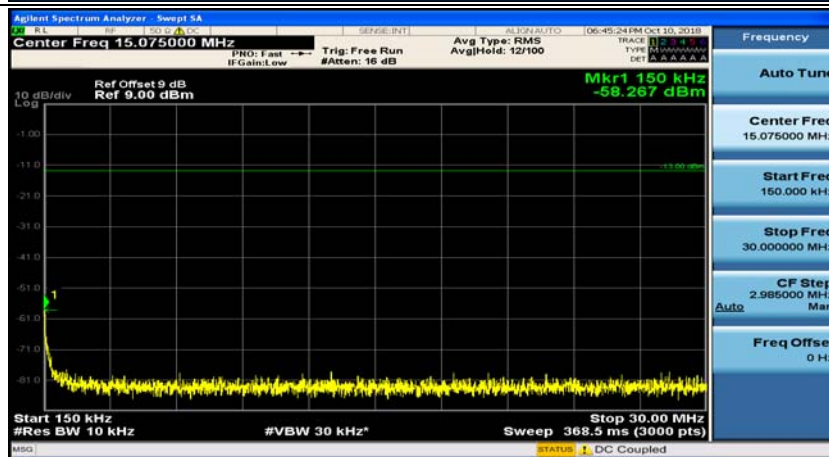

(Channel Bandwidth: 5 MHz)_MCH_QPSK_1RB#0

(Channel Bandwidth: 5 MHz)_MCH_QPSK_1RB#12