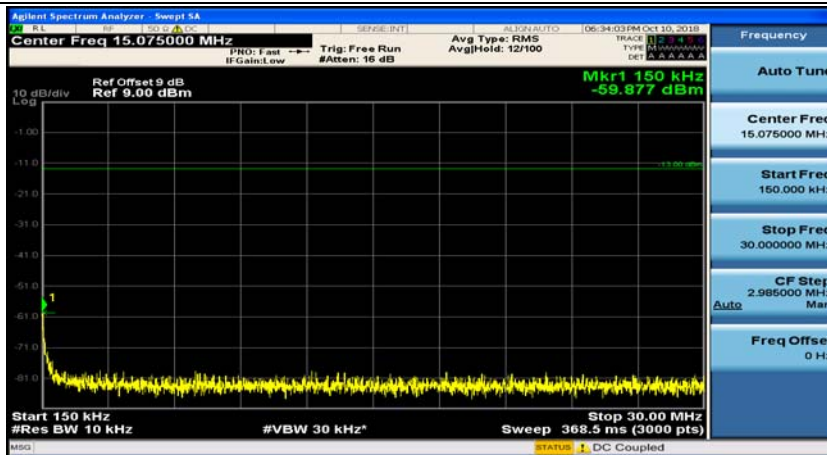

(Channel Bandwidth: 1.4 MHz)\_LCH\_16QAM\_1RB#3

(Channel Bandwidth: 1.4 MHz)\_MCH\_16QAM\_1RB#0

(Channel Bandwidth: 1.4 MHz)\_MCH\_16QAM\_1RB#3

(Channel Bandwidth: 1.4 MHz)\_HCH\_16QAM\_1RB#0

(Channel Bandwidth: 1.4 MHz)\_HCH\_16QAM\_1RB#3

### Channel Bandwidth: 3 MHz

(Channel Bandwidth: 3 MHz)\_MCH\_QPSK\_1RB#0

(Channel Bandwidth: 3 MHz)\_MCH\_QPSK\_1RB#7

(Channel Bandwidth: 3 MHz)\_HCH\_QPSK\_1RB#0

(Channel Bandwidth: 3 MHz)\_HCH\_QPSK\_1RB#7