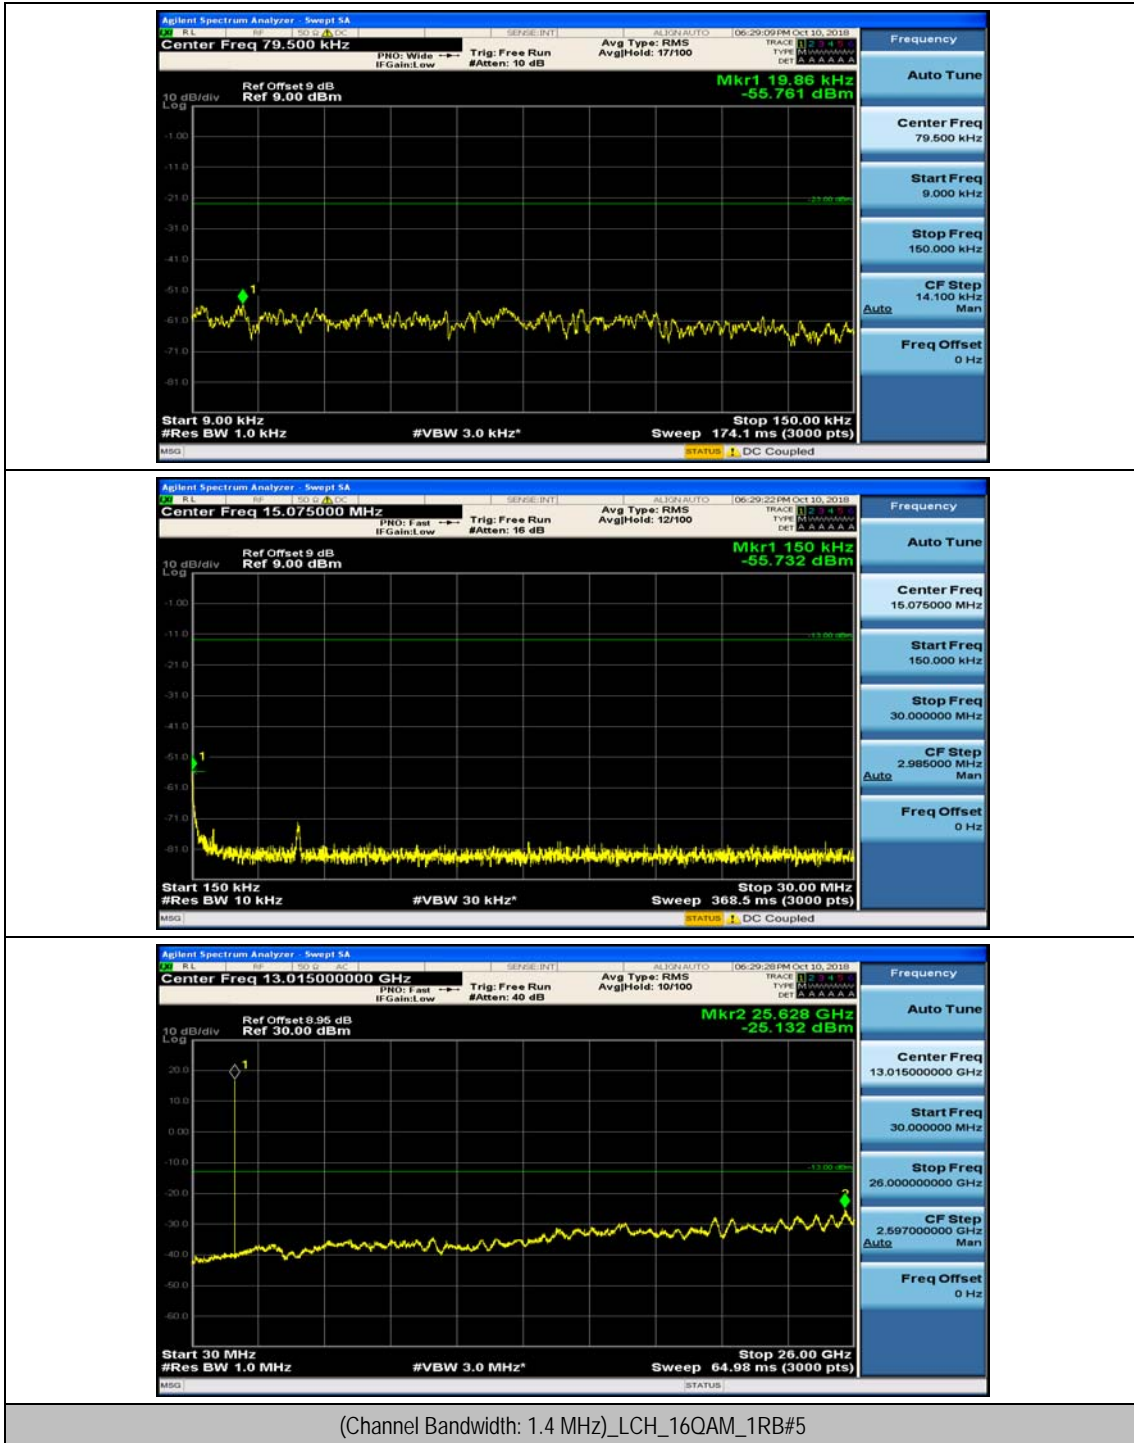

(Channel Bandwidth: 1.4 MHz)\_MCH\_QPSK\_1RB#0

(Channel Bandwidth: 1.4 MHz)\_MCH\_QPSK\_1RB#3

(Channel Bandwidth: 1.4 MHz)\_HCH\_QPSK\_1RB#0

(Channel Bandwidth: 1.4 MHz)\_HCH\_QPSK\_1RB#3

(Channel Bandwidth: 1.4 MHz)\_LCH\_16QAM\_1RB#0

(Channel Bandwidth: 1.4 MHz)\_LCH\_16QAM\_1RB#3

(Channel Bandwidth: 1.4 MHz)\_MCH\_16QAM\_1RB#0

(Channel Bandwidth: 1.4 MHz)\_MCH\_16QAM\_1RB#3

(Channel Bandwidth: 1.4 MHz)\_HCH\_16QAM\_1RB#0

(Channel Bandwidth: 1.4 MHz)\_HCH\_16QAM\_1RB#3

### Channel Bandwidth: 3 MHz

(Channel Bandwidth: 3 MHz)\_MCH\_QPSK\_1RB#0

(Channel Bandwidth: 3 MHz)\_MCH\_QPSK\_1RB#7

(Channel Bandwidth: 3 MHz)\_HCH\_QPSK\_1RB#0

(Channel Bandwidth: 3 MHz)\_HCH\_QPSK\_1RB#7