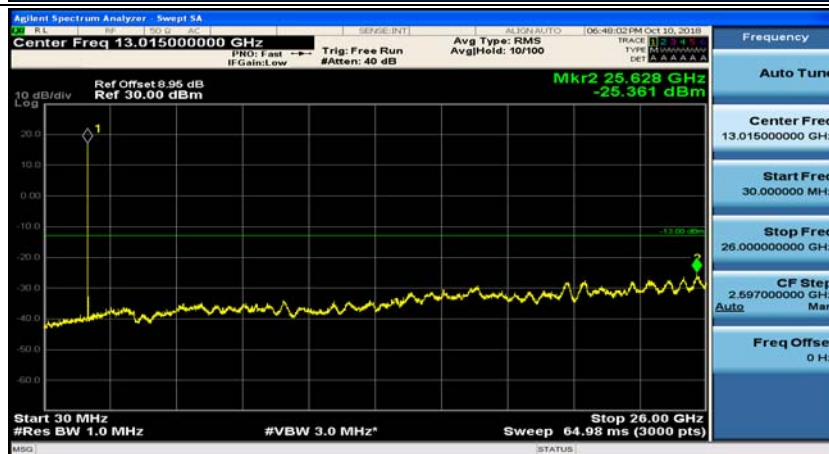

### Channel Bandwidth: 5 MHz

(Channel Bandwidth: 5 MHz)\_MCH\_QPSK\_1RB#0

(Channel Bandwidth: 5 MHz)\_MCH\_QPSK\_1RB#12

(Channel Bandwidth: 5 MHz)\_HCH\_QPSK\_1RB#0

(Channel Bandwidth: 5 MHz)\_HCH\_QPSK\_1RB#12