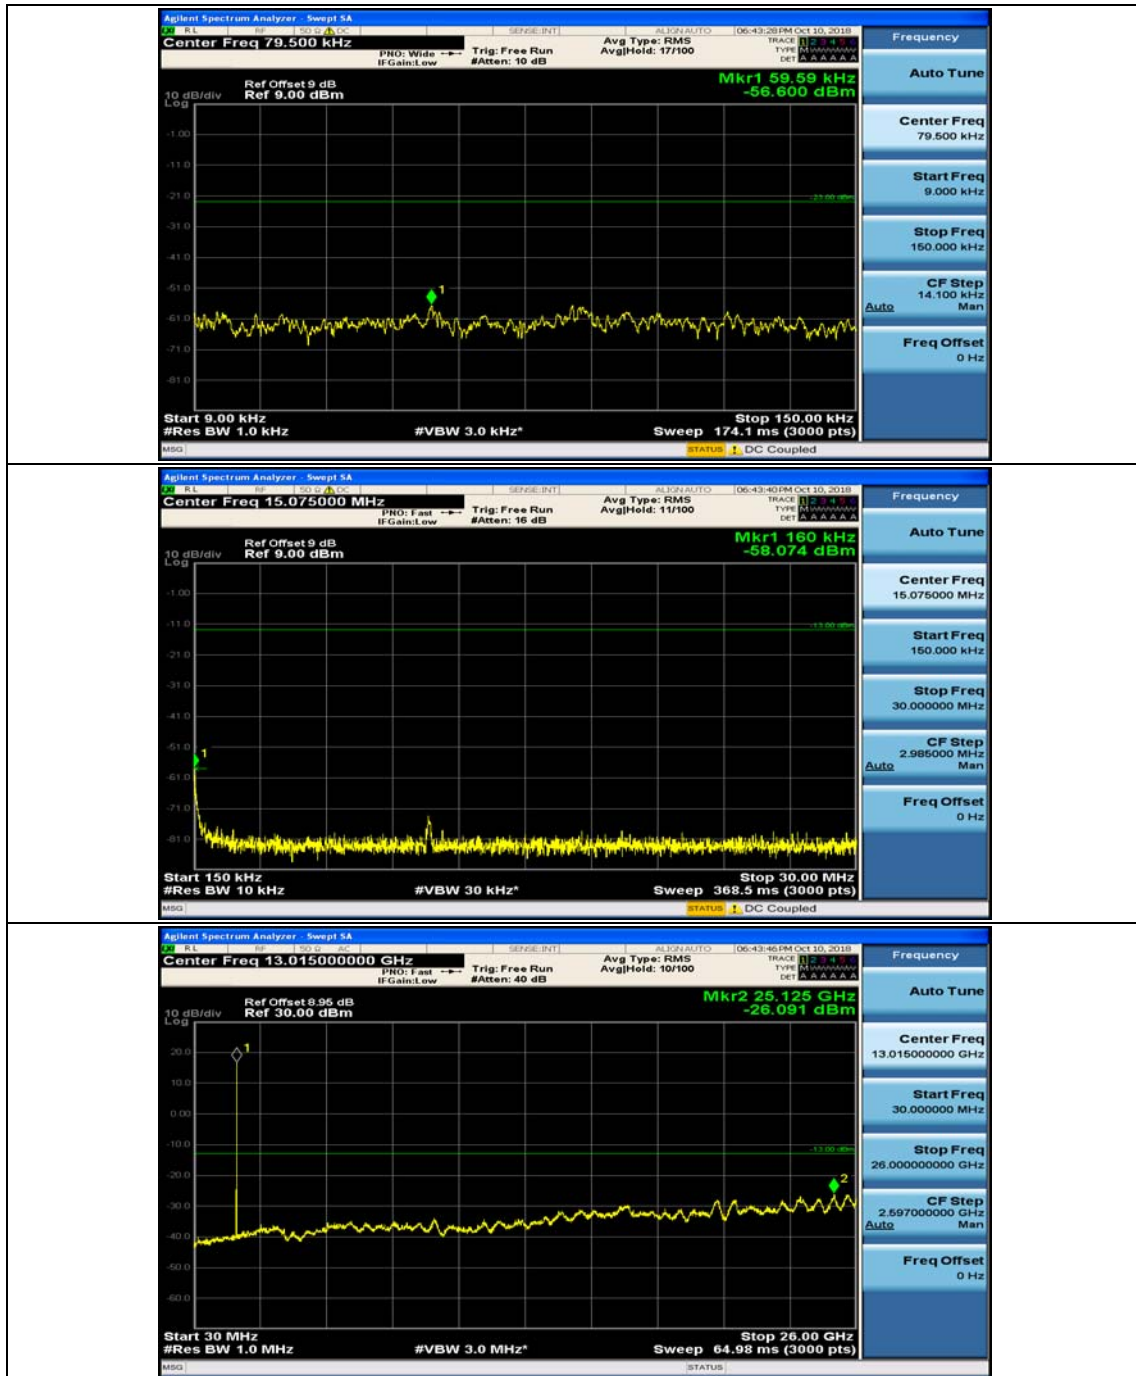

(Channel Bandwidth: 3 MHz)\_HCH\_16QAM\_1RB#7

### Channel Bandwidth: 5 MHz

(Channel Bandwidth: 5 MHz)\_MCH\_QPSK\_1RB#0

(Channel Bandwidth: 5 MHz)\_MCH\_QPSK\_1RB#12

(Channel Bandwidth: 5 MHz)\_HCH\_QPSK\_1RB#0

(Channel Bandwidth: 5 MHz)\_HCH\_QPSK\_1RB#12