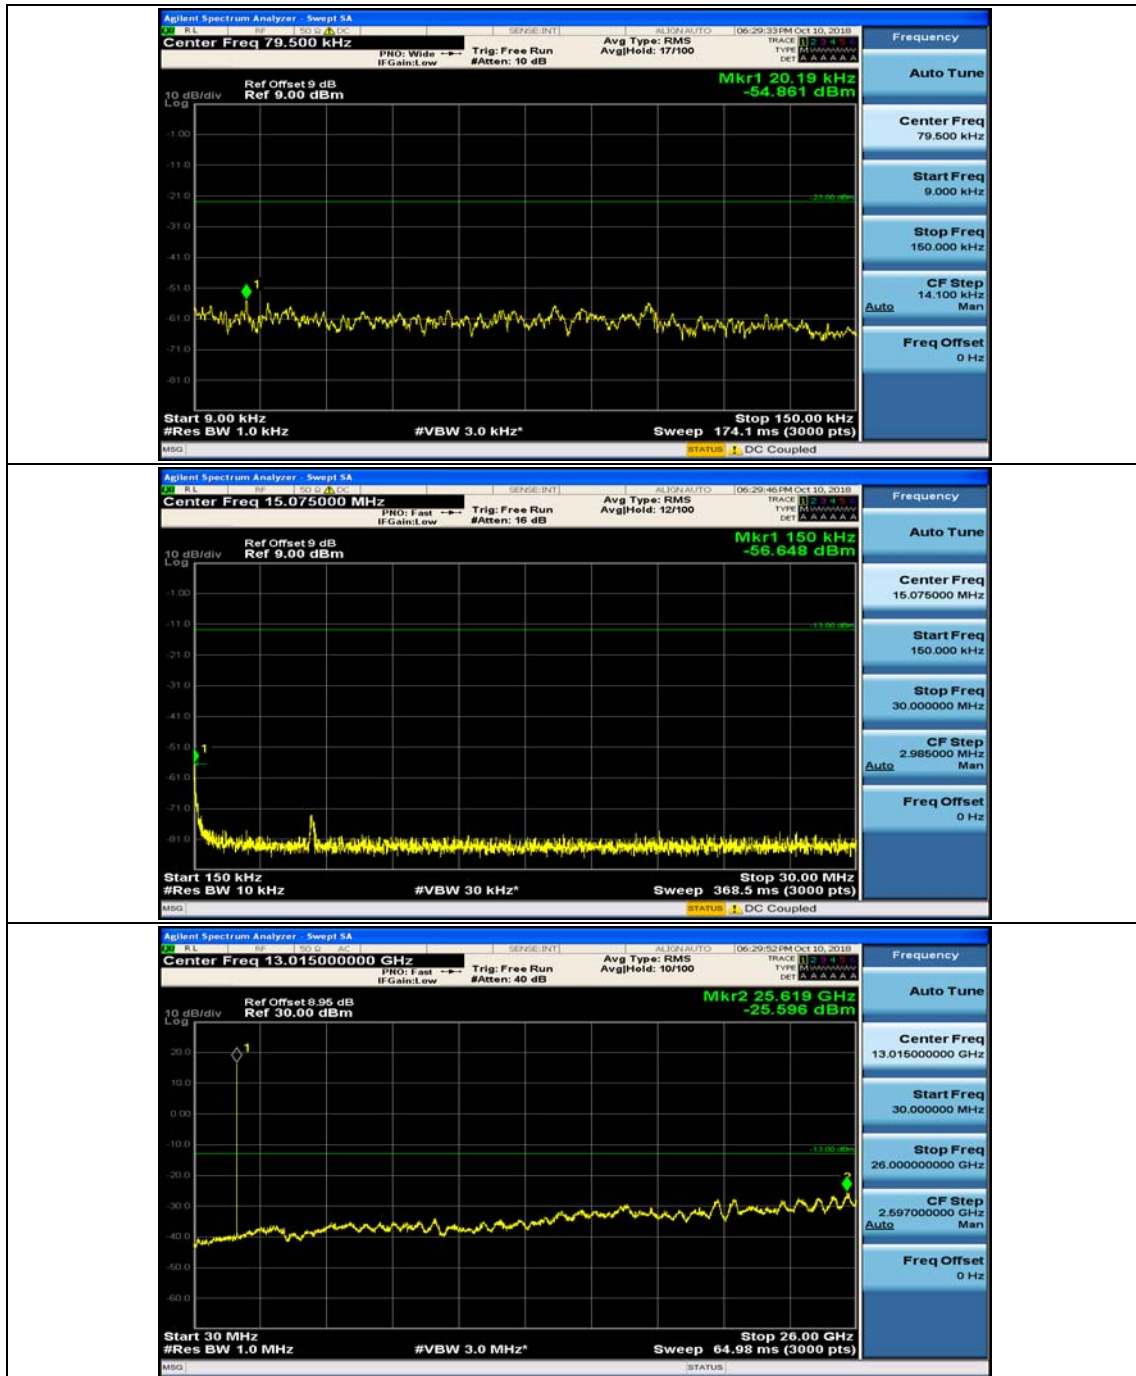

(Channel Bandwidth: 1.4 MHz)\_MCH\_QPSK\_1RB#0

(Channel Bandwidth: 1.4 MHz)\_MCH\_QPSK\_1RB#3

(Channel Bandwidth: 1.4 MHz)\_HCH\_QPSK\_1RB#0

(Channel Bandwidth: 1.4 MHz)\_HCH\_QPSK\_1RB#3

(Channel Bandwidth: 1.4 MHz)\_LCH\_16QAM\_1RB#0

(Channel Bandwidth: 1.4 MHz)\_LCH\_16QAM\_1RB#3

(Channel Bandwidth: 1.4 MHz)\_MCH\_16QAM\_1RB#0

(Channel Bandwidth: 1.4 MHz)\_MCH\_16QAM\_1RB#3

(Channel Bandwidth: 1.4 MHz)\_HCH\_16QAM\_1RB#0

(Channel Bandwidth: 1.4 MHz)\_HCH\_16QAM\_1RB#3

### Channel Bandwidth: 3 MHz

(Channel Bandwidth: 3 MHz)\_MCH\_QPSK\_1RB#0

(Channel Bandwidth: 3 MHz)\_MCH\_QPSK\_1RB#7

(Channel Bandwidth: 3 MHz)\_HCH\_QPSK\_1RB#0

(Channel Bandwidth: 3 MHz)\_HCH\_QPSK\_1RB#7