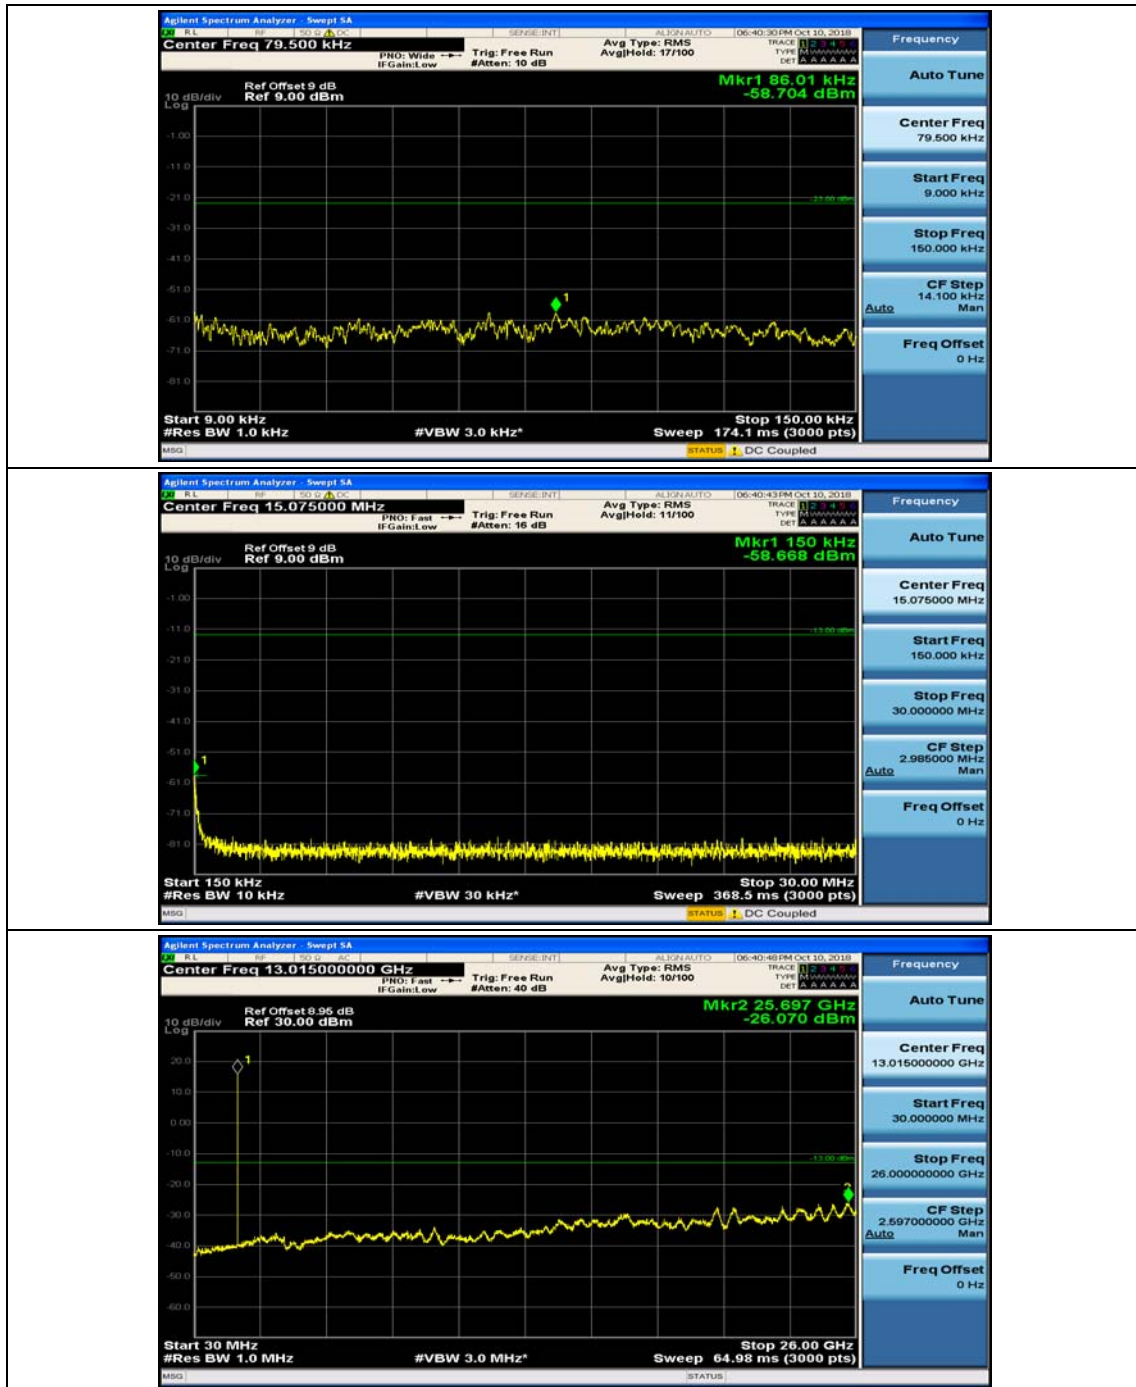

(Channel Bandwidth: 1.4 MHz)\_LCH\_16QAM\_1RB#3

(Channel Bandwidth: 1.4 MHz)\_MCH\_16QAM\_1RB#0

(Channel Bandwidth: 1.4 MHz)\_MCH\_16QAM\_1RB#3

(Channel Bandwidth: 1.4 MHz)\_HCH\_16QAM\_1RB#0

(Channel Bandwidth: 1.4 MHz)\_HCH\_16QAM\_1RB#3

### Channel Bandwidth: 3 MHz

(Channel Bandwidth: 3 MHz)\_MCH\_QPSK\_1RB#0

(Channel Bandwidth: 3 MHz)\_MCH\_QPSK\_1RB#7

(Channel Bandwidth: 3 MHz)\_HCH\_QPSK\_1RB#0

(Channel Bandwidth: 3 MHz)\_HCH\_QPSK\_1RB#7

(Channel Bandwidth: 3 MHz)\_LCH\_16QAM\_1RB#0

(Channel Bandwidth: 3 MHz)\_LCH\_16QAM\_1RB#7

(Channel Bandwidth: 3 MHz)\_MCH\_16QAM\_1RB#0

(Channel Bandwidth: 3 MHz)\_MCH\_16QAM\_1RB#7

(Channel Bandwidth: 3 MHz)\_HCH\_16QAM\_1RB#0