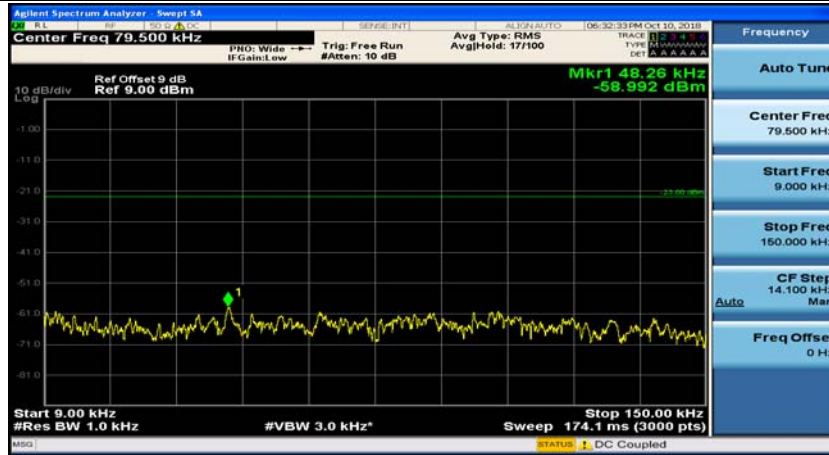

(Channel Bandwidth: 1.4 MHz)\_MCH\_QPSK\_1RB#0

(Channel Bandwidth: 1.4 MHz)\_MCH\_QPSK\_1RB#3

(Channel Bandwidth: 1.4 MHz)\_HCH\_QPSK\_1RB#0

(Channel Bandwidth: 1.4 MHz)\_HCH\_QPSK\_1RB#3

(Channel Bandwidth: 1.4 MHz)\_LCH\_16QAM\_1RB#0

(Channel Bandwidth: 1.4 MHz)\_LCH\_16QAM\_1RB#3

(Channel Bandwidth: 1.4 MHz)\_MCH\_16QAM\_1RB#0

(Channel Bandwidth: 1.4 MHz)\_MCH\_16QAM\_1RB#3

(Channel Bandwidth: 1.4 MHz)\_HCH\_16QAM\_1RB#0

(Channel Bandwidth: 1.4 MHz)\_HCH\_16QAM\_1RB#3