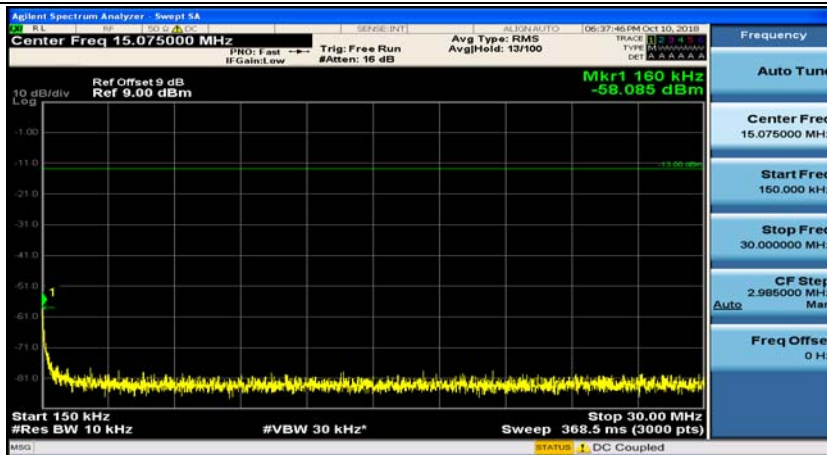

(Channel Bandwidth: 1.4 MHz)\_LCH\_16QAM\_1RB#3

(Channel Bandwidth: 1.4 MHz)\_MCH\_16QAM\_1RB#0

(Channel Bandwidth: 1.4 MHz)\_MCH\_16QAM\_1RB#3

(Channel Bandwidth: 1.4 MHz)\_HCH\_16QAM\_1RB#0

(Channel Bandwidth: 1.4 MHz)\_HCH\_16QAM\_1RB#3

### Channel Bandwidth: 3 MHz

(Channel Bandwidth: 3 MHz)\_MCH\_QPSK\_1RB#0

(Channel Bandwidth: 3 MHz)\_MCH\_QPSK\_1RB#7

(Channel Bandwidth: 3 MHz)\_HCH\_QPSK\_1RB#0

(Channel Bandwidth: 3 MHz)\_HCH\_QPSK\_1RB#7