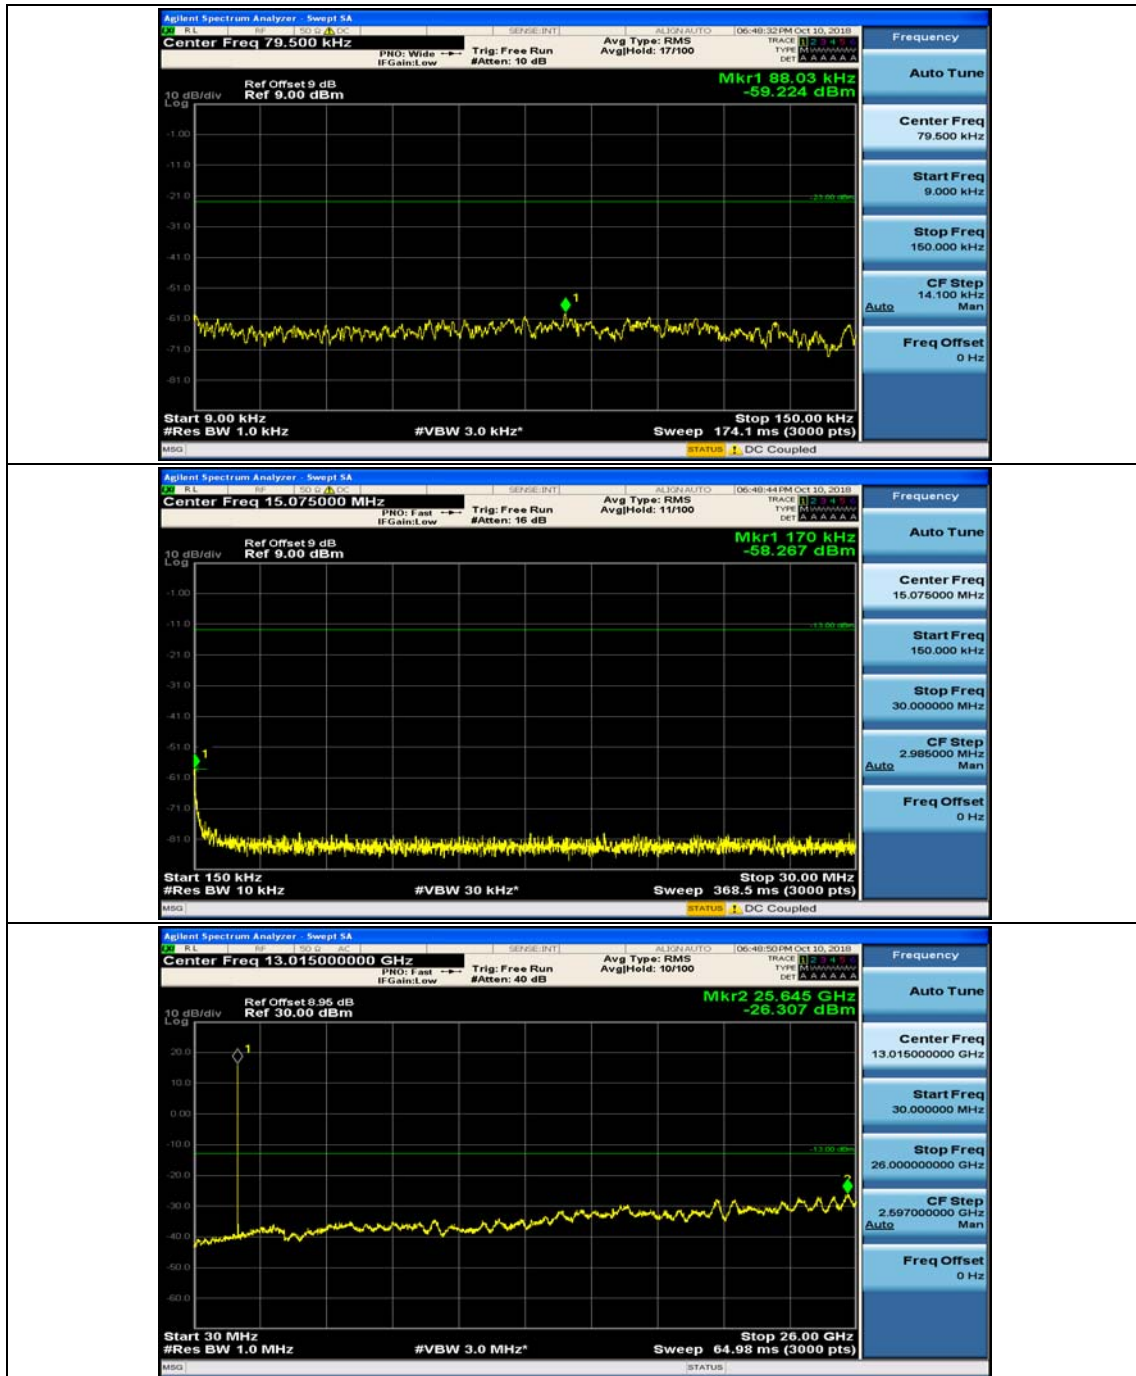

### Channel Bandwidth: 5 MHz

(Channel Bandwidth: 5 MHz)\_MCH\_QPSK\_1RB#0

(Channel Bandwidth: 5 MHz)\_MCH\_QPSK\_1RB#12

(Channel Bandwidth: 5 MHz)\_HCH\_QPSK\_1RB#0

(Channel Bandwidth: 5 MHz)\_HCH\_QPSK\_1RB#12

(Channel Bandwidth: 5 MHz)\_LCH\_16QAM\_1RB#0

(Channel Bandwidth: 5 MHz)\_LCH\_16QAM\_1RB#12