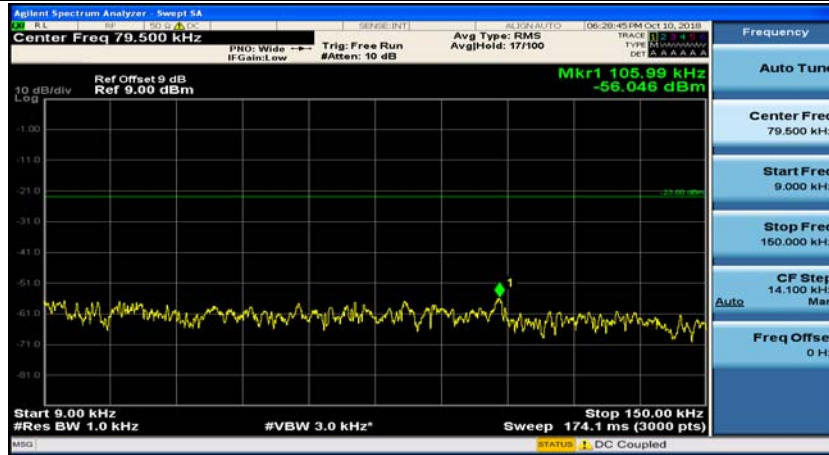

(Channel Bandwidth: 1.4 MHz)\_MCH\_QPSK\_1RB#0

(Channel Bandwidth: 1.4 MHz)\_MCH\_QPSK\_1RB#3

(Channel Bandwidth: 1.4 MHz)\_HCH\_QPSK\_1RB#0

(Channel Bandwidth: 1.4 MHz)\_HCH\_QPSK\_1RB#3

(Channel Bandwidth: 1.4 MHz)\_LCH\_16QAM\_1RB#0

(Channel Bandwidth: 1.4 MHz)\_LCH\_16QAM\_1RB#3

(Channel Bandwidth: 1.4 MHz)\_MCH\_16QAM\_1RB#0

(Channel Bandwidth: 1.4 MHz)\_MCH\_16QAM\_1RB#3

(Channel Bandwidth: 1.4 MHz)\_HCH\_16QAM\_1RB#0

(Channel Bandwidth: 1.4 MHz)\_HCH\_16QAM\_1RB#3