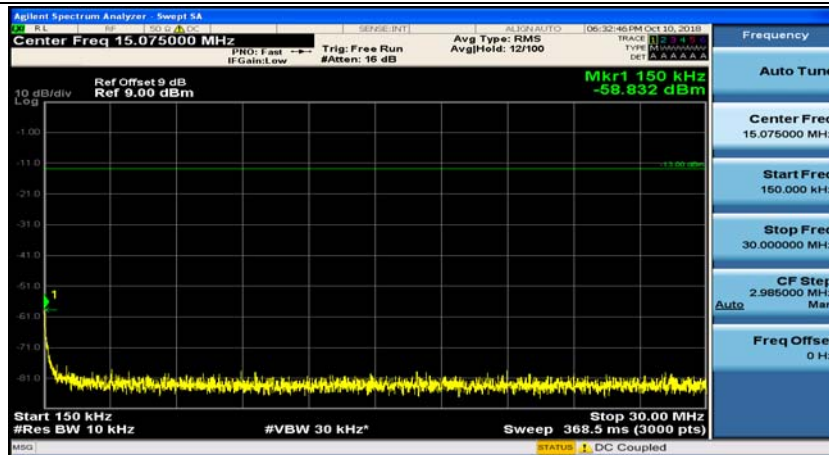

(Channel Bandwidth: 1.4 MHz)\_MCH\_QPSK\_1RB#0

(Channel Bandwidth: 1.4 MHz)\_MCH\_QPSK\_1RB#3

(Channel Bandwidth: 1.4 MHz)\_HCH\_QPSK\_1RB#0

(Channel Bandwidth: 1.4 MHz)\_HCH\_QPSK\_1RB#3

(Channel Bandwidth: 1.4 MHz)\_LCH\_16QAM\_1RB#0

(Channel Bandwidth: 1.4 MHz)\_LCH\_16QAM\_1RB#3

(Channel Bandwidth: 1.4 MHz)\_MCH\_16QAM\_1RB#0

(Channel Bandwidth: 1.4 MHz)\_MCH\_16QAM\_1RB#3

(Channel Bandwidth: 1.4 MHz)\_HCH\_16QAM\_1RB#0

(Channel Bandwidth: 1.4 MHz)\_HCH\_16QAM\_1RB#3