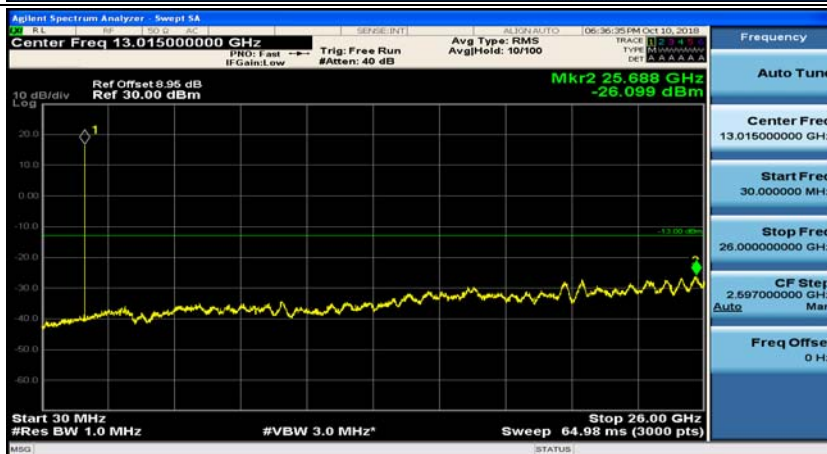

### Channel Bandwidth: 3 MHz

(Channel Bandwidth: 3 MHz)\_MCH\_QPSK\_1RB#0

(Channel Bandwidth: 3 MHz)\_MCH\_QPSK\_1RB#7

(Channel Bandwidth: 3 MHz)\_HCH\_QPSK\_1RB#0

(Channel Bandwidth: 3 MHz)\_HCH\_QPSK\_1RB#7

(Channel Bandwidth: 3 MHz)\_LCH\_16QAM\_1RB#0

(Channel Bandwidth: 3 MHz)\_LCH\_16QAM\_1RB#7

(Channel Bandwidth: 3 MHz)\_MCH\_16QAM\_1RB#0

(Channel Bandwidth: 3 MHz)\_MCH\_16QAM\_1RB#7

(Channel Bandwidth: 3 MHz)\_HCH\_16QAM\_1RB#0