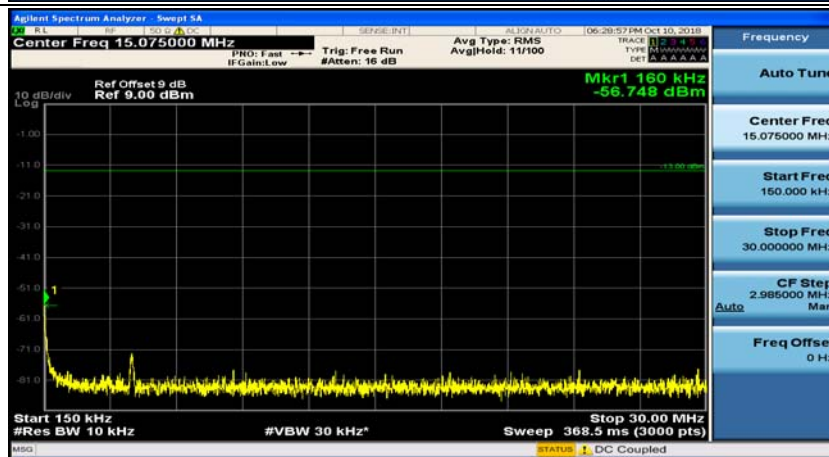

(Channel Bandwidth: 1.4 MHz)\_MCH\_QPSK\_1RB#0

(Channel Bandwidth: 1.4 MHz)\_MCH\_QPSK\_1RB#3

(Channel Bandwidth: 1.4 MHz)\_HCH\_QPSK\_1RB#0

(Channel Bandwidth: 1.4 MHz)\_HCH\_QPSK\_1RB#3

(Channel Bandwidth: 1.4 MHz)\_LCH\_16QAM\_1RB#0

(Channel Bandwidth: 1.4 MHz)\_LCH\_16QAM\_1RB#3

(Channel Bandwidth: 1.4 MHz)\_MCH\_16QAM\_1RB#0

(Channel Bandwidth: 1.4 MHz)\_MCH\_16QAM\_1RB#3

(Channel Bandwidth: 1.4 MHz)\_HCH\_16QAM\_1RB#0

(Channel Bandwidth: 1.4 MHz)\_HCH\_16QAM\_1RB#3