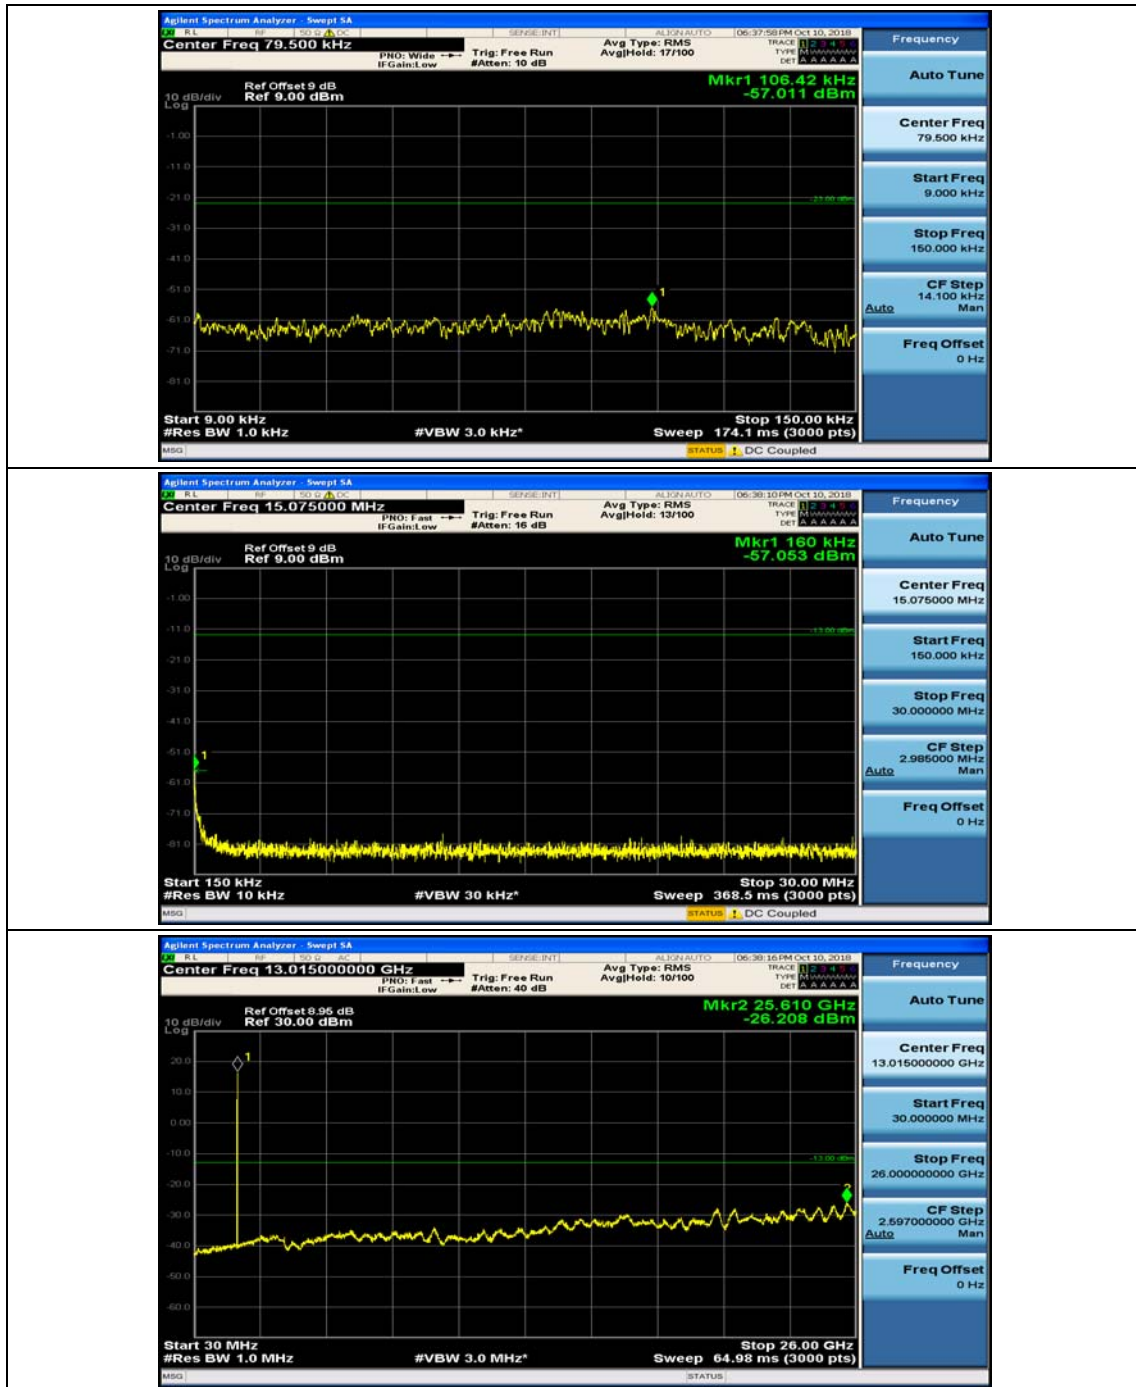

(Channel Bandwidth: 1.4 MHz)\_LCH\_16QAM\_1RB#3

(Channel Bandwidth: 1.4 MHz)\_MCH\_16QAM\_1RB#0

(Channel Bandwidth: 1.4 MHz)\_MCH\_16QAM\_1RB#3

(Channel Bandwidth: 1.4 MHz)\_HCH\_16QAM\_1RB#0

(Channel Bandwidth: 1.4 MHz)\_HCH\_16QAM\_1RB#3

### Channel Bandwidth: 3 MHz

(Channel Bandwidth: 3 MHz)\_MCH\_QPSK\_1RB#0

(Channel Bandwidth: 3 MHz)\_MCH\_QPSK\_1RB#7

(Channel Bandwidth: 3 MHz)\_HCH\_QPSK\_1RB#0

(Channel Bandwidth: 3 MHz)\_HCH\_QPSK\_1RB#7

(Channel Bandwidth: 3 MHz)\_LCH\_16QAM\_1RB#0

(Channel Bandwidth: 3 MHz)\_LCH\_16QAM\_1RB#7

(Channel Bandwidth: 3 MHz)\_MCH\_16QAM\_1RB#0

(Channel Bandwidth: 3 MHz)\_MCH\_16QAM\_1RB#7

(Channel Bandwidth: 3 MHz)\_HCH\_16QAM\_1RB#0