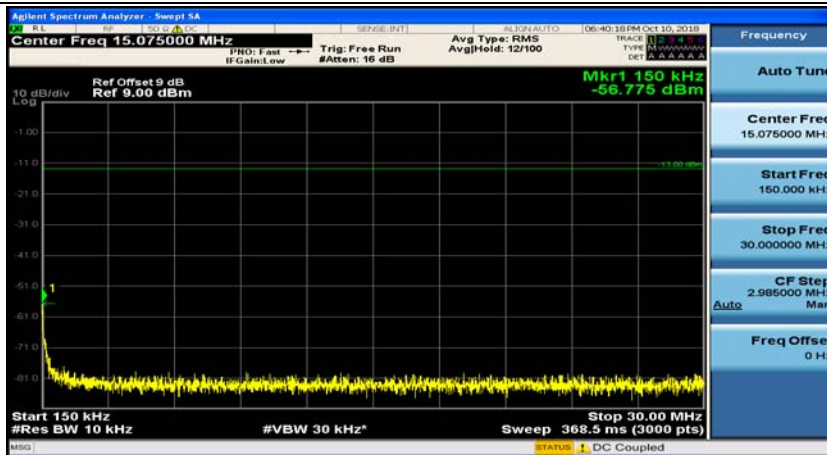

### Channel Bandwidth: 3 MHz

(Channel Bandwidth: 3 MHz)\_MCH\_QPSK\_1RB#0

(Channel Bandwidth: 3 MHz)\_MCH\_QPSK\_1RB#7

(Channel Bandwidth: 3 MHz)\_HCH\_QPSK\_1RB#0

(Channel Bandwidth: 3 MHz)\_HCH\_QPSK\_1RB#7