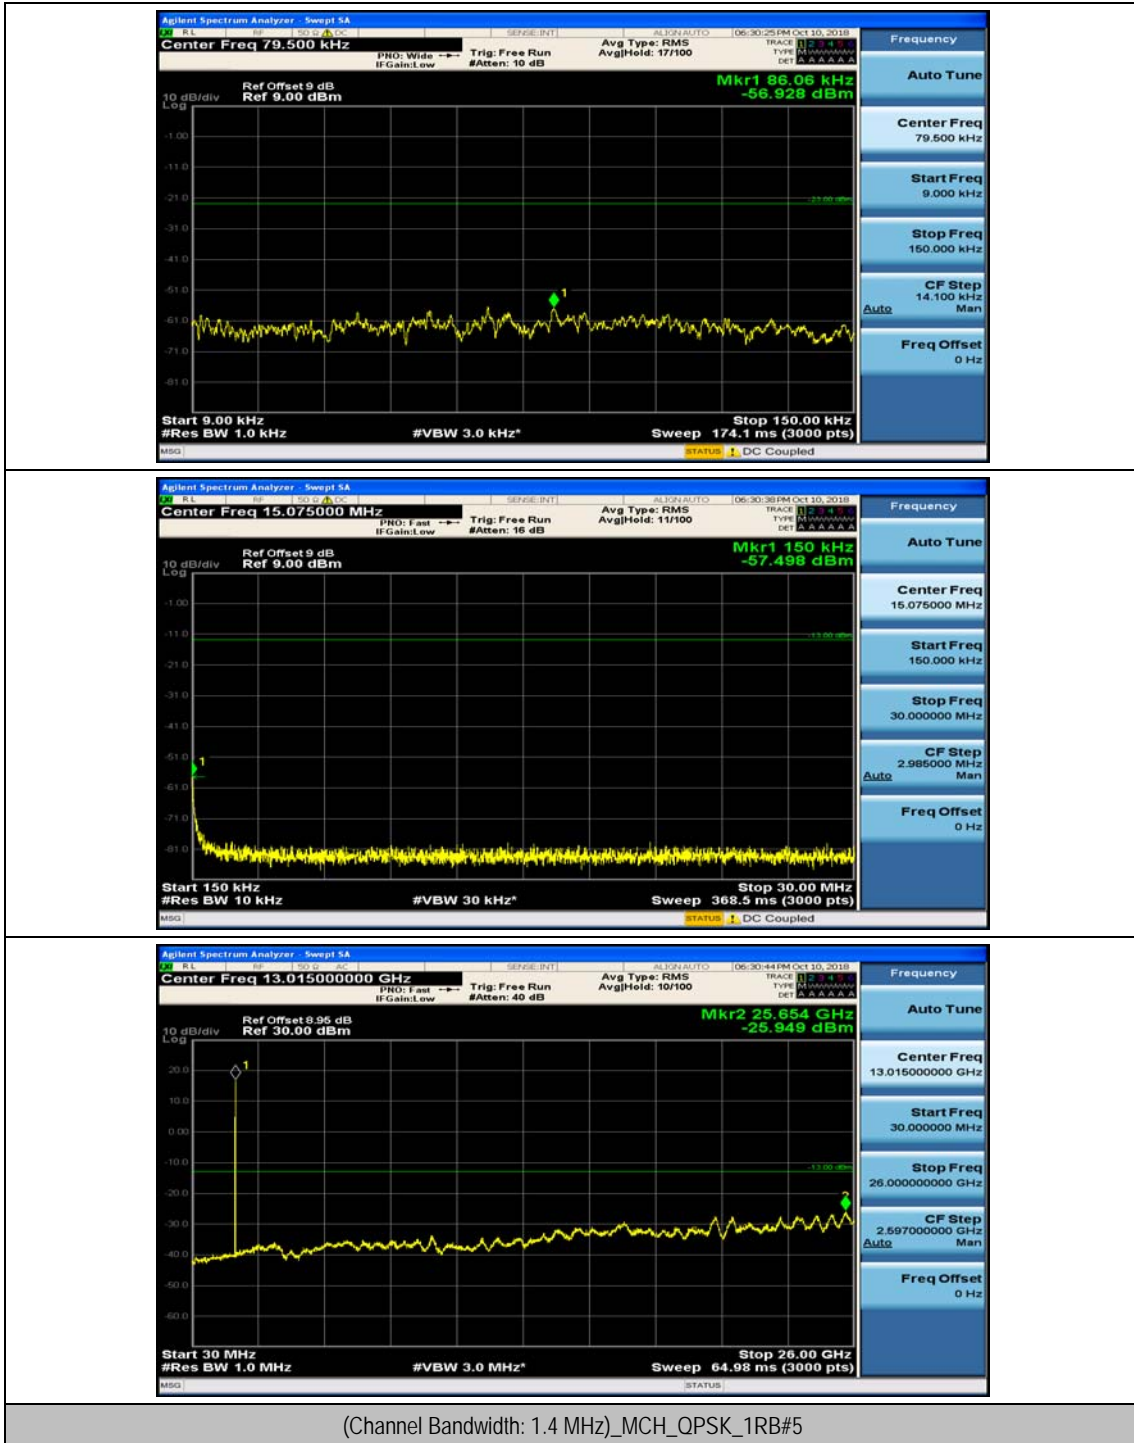

(Channel Bandwidth: 1.4 MHz)\_MCH\_QPSK\_1RB#0

(Channel Bandwidth: 1.4 MHz)\_MCH\_QPSK\_1RB#3

(Channel Bandwidth: 1.4 MHz)\_HCH\_QPSK\_1RB#0

(Channel Bandwidth: 1.4 MHz)\_HCH\_QPSK\_1RB#3

(Channel Bandwidth: 1.4 MHz)\_LCH\_16QAM\_1RB#0

(Channel Bandwidth: 1.4 MHz)\_LCH\_16QAM\_1RB#3

(Channel Bandwidth: 1.4 MHz)\_MCH\_16QAM\_1RB#0

(Channel Bandwidth: 1.4 MHz)\_MCH\_16QAM\_1RB#3

(Channel Bandwidth: 1.4 MHz)\_HCH\_16QAM\_1RB#0

(Channel Bandwidth: 1.4 MHz)\_HCH\_16QAM\_1RB#3

### Channel Bandwidth: 3 MHz

(Channel Bandwidth: 3 MHz)\_MCH\_QPSK\_1RB#0

(Channel Bandwidth: 3 MHz)\_MCH\_QPSK\_1RB#7

(Channel Bandwidth: 3 MHz)\_HCH\_QPSK\_1RB#0

(Channel Bandwidth: 3 MHz)\_HCH\_QPSK\_1RB#7