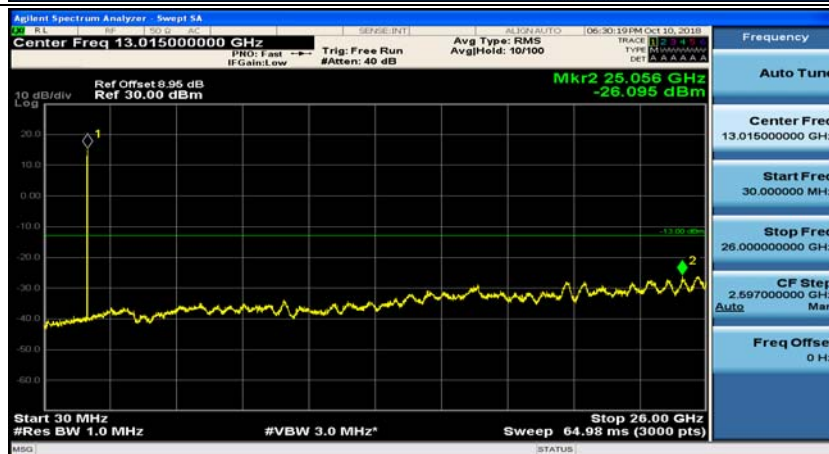

(Channel Bandwidth: 1.4 MHz)\_MCH\_QPSK\_1RB#0

(Channel Bandwidth: 1.4 MHz)\_MCH\_QPSK\_1RB#3

(Channel Bandwidth: 1.4 MHz)\_HCH\_QPSK\_1RB#0

(Channel Bandwidth: 1.4 MHz)\_HCH\_QPSK\_1RB#3

(Channel Bandwidth: 1.4 MHz)\_LCH\_16QAM\_1RB#0

(Channel Bandwidth: 1.4 MHz)\_LCH\_16QAM\_1RB#3

(Channel Bandwidth: 1.4 MHz)\_MCH\_16QAM\_1RB#0

(Channel Bandwidth: 1.4 MHz)\_MCH\_16QAM\_1RB#3

(Channel Bandwidth: 1.4 MHz)\_HCH\_16QAM\_1RB#0

(Channel Bandwidth: 1.4 MHz)\_HCH\_16QAM\_1RB#3