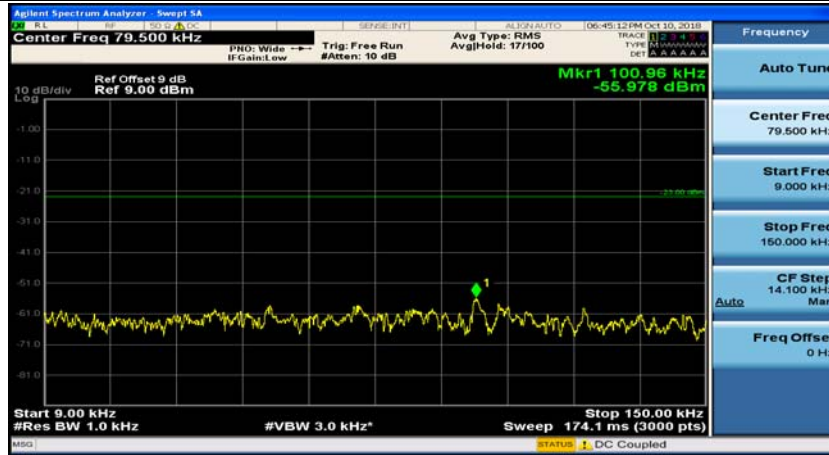

(Channel Bandwidth: 5 MHz)_MCH_QPSK_1RB#0