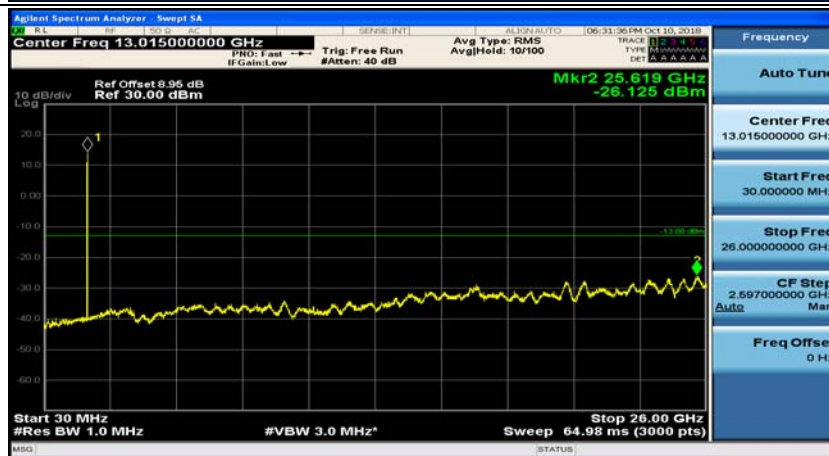

(Channel Bandwidth: 1.4 MHz)\_MCH\_QPSK\_1RB#0

(Channel Bandwidth: 1.4 MHz)\_MCH\_QPSK\_1RB#3

(Channel Bandwidth: 1.4 MHz)\_HCH\_QPSK\_1RB#0

(Channel Bandwidth: 1.4 MHz)\_HCH\_QPSK\_1RB#3

(Channel Bandwidth: 1.4 MHz)\_LCH\_16QAM\_1RB#0

(Channel Bandwidth: 1.4 MHz)\_LCH\_16QAM\_1RB#3

(Channel Bandwidth: 1.4 MHz)\_MCH\_16QAM\_1RB#0

(Channel Bandwidth: 1.4 MHz)\_MCH\_16QAM\_1RB#3

(Channel Bandwidth: 1.4 MHz)\_HCH\_16QAM\_1RB#0

(Channel Bandwidth: 1.4 MHz)\_HCH\_16QAM\_1RB#3