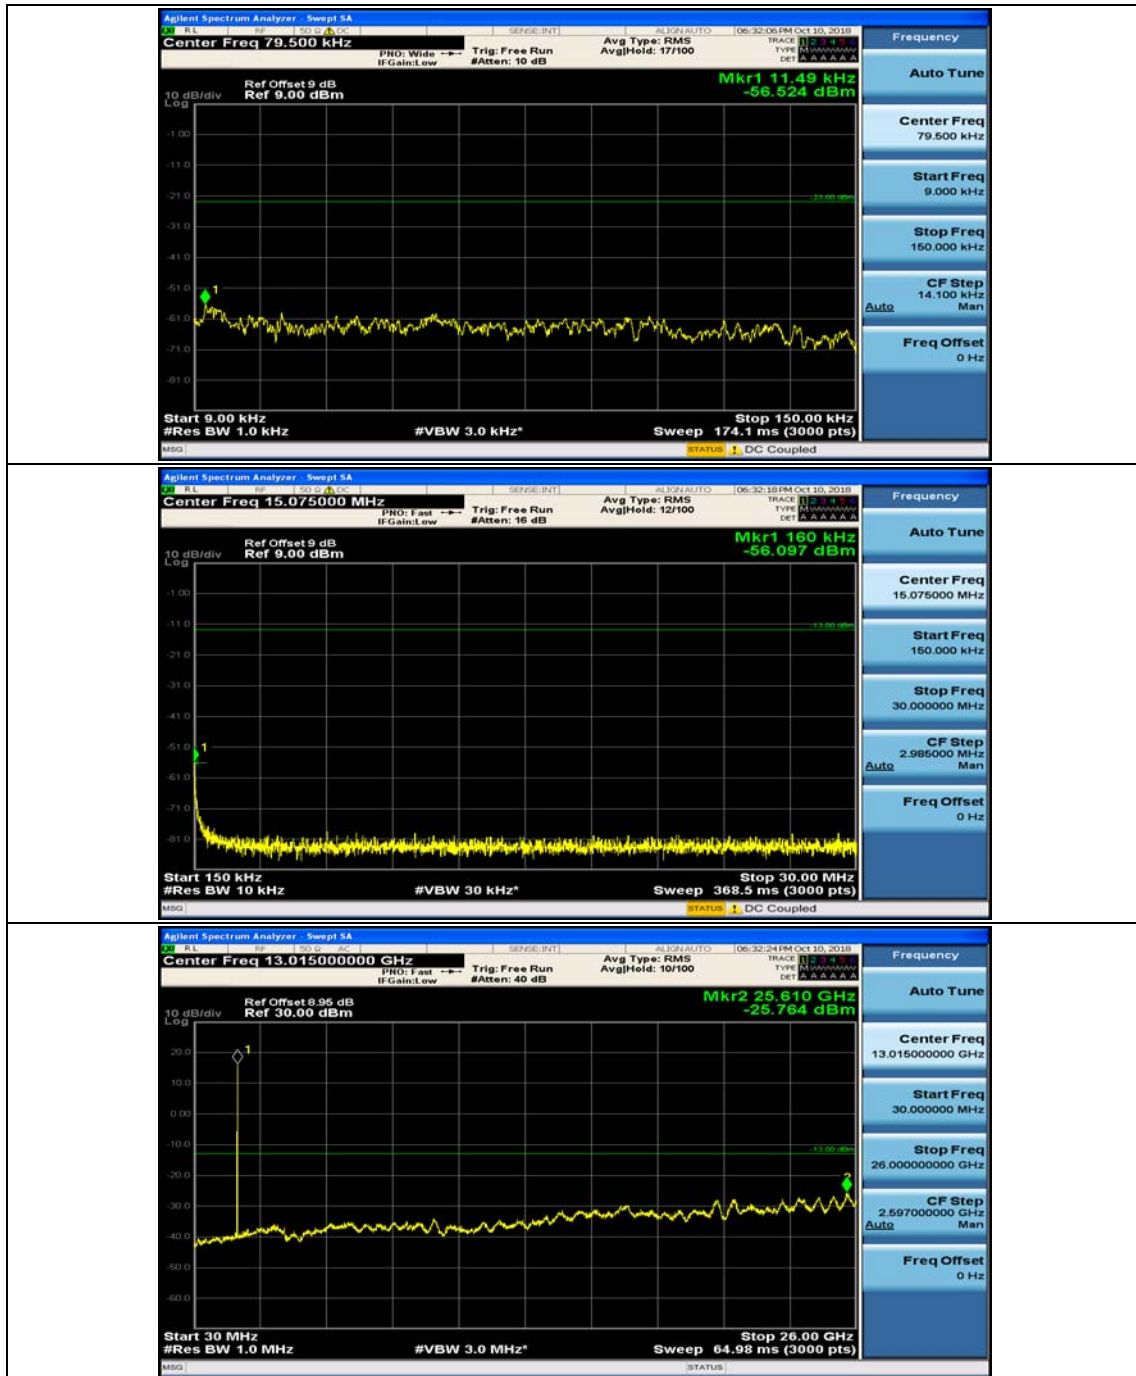

(Channel Bandwidth: 1.4 MHz)\_MCH\_QPSK\_1RB#0

(Channel Bandwidth: 1.4 MHz)\_MCH\_QPSK\_1RB#3

(Channel Bandwidth: 1.4 MHz)\_HCH\_QPSK\_1RB#0

(Channel Bandwidth: 1.4 MHz)\_HCH\_QPSK\_1RB#3

(Channel Bandwidth: 1.4 MHz)\_LCH\_16QAM\_1RB#0

(Channel Bandwidth: 1.4 MHz)\_LCH\_16QAM\_1RB#3

(Channel Bandwidth: 1.4 MHz)\_MCH\_16QAM\_1RB#0

(Channel Bandwidth: 1.4 MHz)\_MCH\_16QAM\_1RB#3

(Channel Bandwidth: 1.4 MHz)\_HCH\_16QAM\_1RB#0

(Channel Bandwidth: 1.4 MHz)\_HCH\_16QAM\_1RB#3

### Channel Bandwidth: 3 MHz

(Channel Bandwidth: 3 MHz)\_MCH\_QPSK\_1RB#0

(Channel Bandwidth: 3 MHz)\_MCH\_QPSK\_1RB#7

(Channel Bandwidth: 3 MHz)\_HCH\_QPSK\_1RB#0

(Channel Bandwidth: 3 MHz)\_HCH\_QPSK\_1RB#7