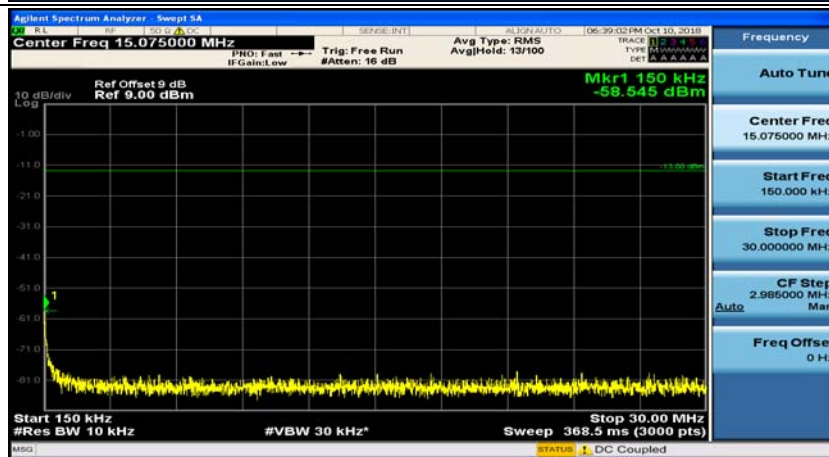

(Channel Bandwidth: 3 MHz)\_LCH\_16QAM\_1RB#0

(Channel Bandwidth: 3 MHz)\_LCH\_16QAM\_1RB#7

(Channel Bandwidth: 3 MHz)\_MCH\_16QAM\_1RB#0

(Channel Bandwidth: 3 MHz)\_MCH\_16QAM\_1RB#7

(Channel Bandwidth: 3 MHz)\_HCH\_16QAM\_1RB#0