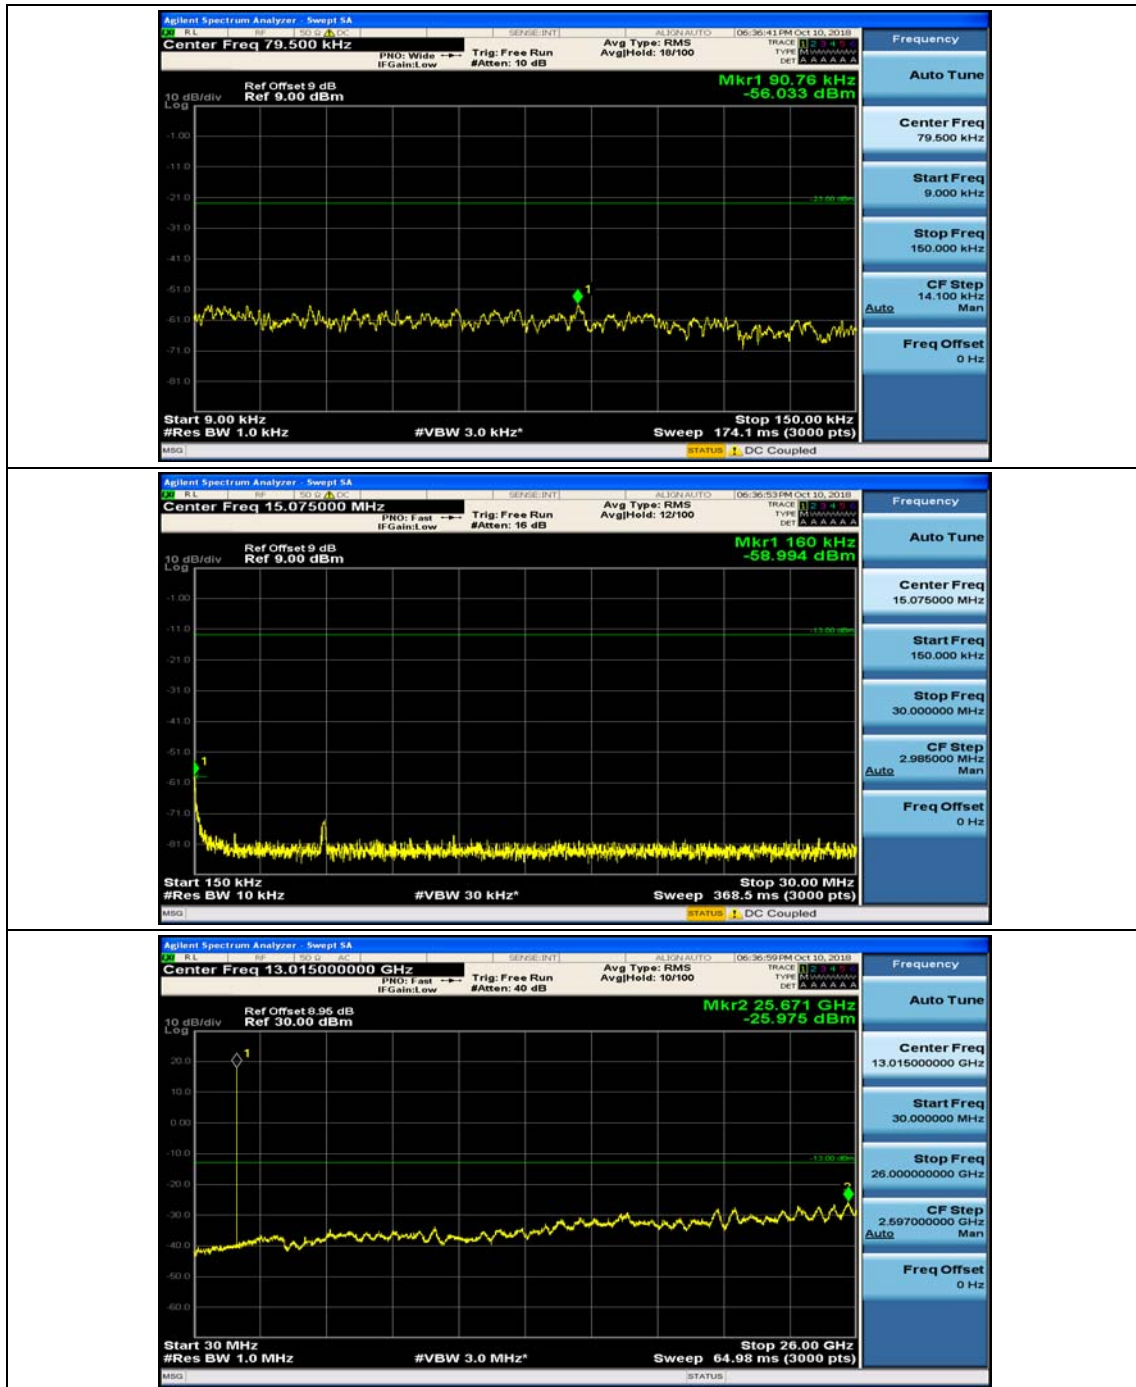

### Channel Bandwidth: 3 MHz

(Channel Bandwidth: 3 MHz)\_MCH\_QPSK\_1RB#0

(Channel Bandwidth: 3 MHz)\_MCH\_QPSK\_1RB#7

(Channel Bandwidth: 3 MHz)\_HCH\_QPSK\_1RB#0

(Channel Bandwidth: 3 MHz)\_HCH\_QPSK\_1RB#7

(Channel Bandwidth: 3 MHz)\_LCH\_16QAM\_1RB#0

(Channel Bandwidth: 3 MHz)\_LCH\_16QAM\_1RB#7

(Channel Bandwidth: 3 MHz)\_MCH\_16QAM\_1RB#0

(Channel Bandwidth: 3 MHz)\_MCH\_16QAM\_1RB#7

(Channel Bandwidth: 3 MHz)\_HCH\_16QAM\_1RB#0