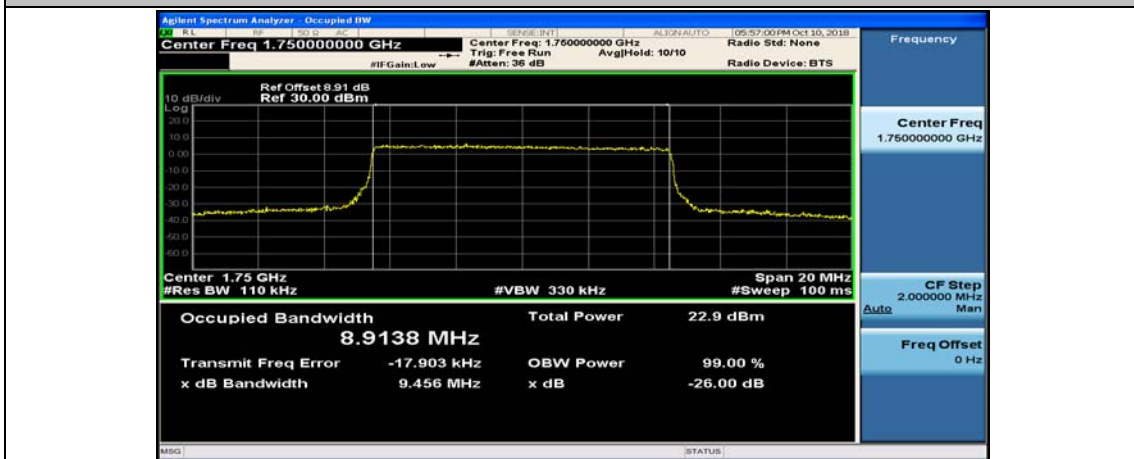

Channel Bandwidth: 10 MHz

Channel Bandwidth: 10 MHz_LCH_16QAM_50RB#0

Channel Bandwidth: 10 MHz_MCH_16QAM_50RB#0

Channel Bandwidth: 10 MHz_HCH_16QAM_50RB#0

Channel Bandwidth: 15 MHz

(Channel Bandwidth:15 MHz)_LCH_16QAM_75RB#0