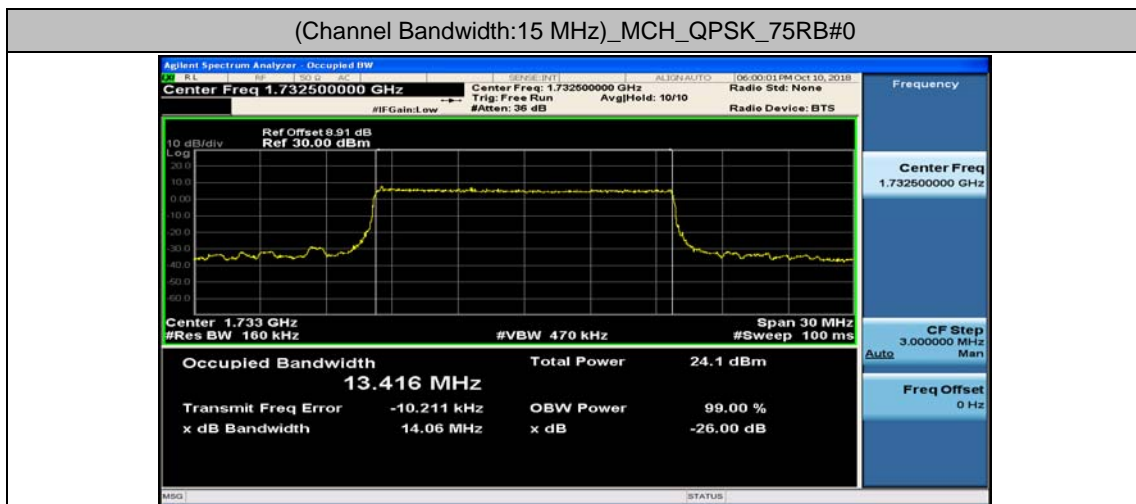

Channel Bandwidth: 10 MHz

Channel Bandwidth: 10 MHz_LCH_16QAM_50RB#0

Channel Bandwidth: 10 MHz_MCH_16QAM_50RB#0

Channel Bandwidth: 10 MHz_HCH_16QAM_50RB#0

Channel Bandwidth: 15 MHz

(Channel Bandwidth:15 MHz)_LCH_16QAM_75RB#0