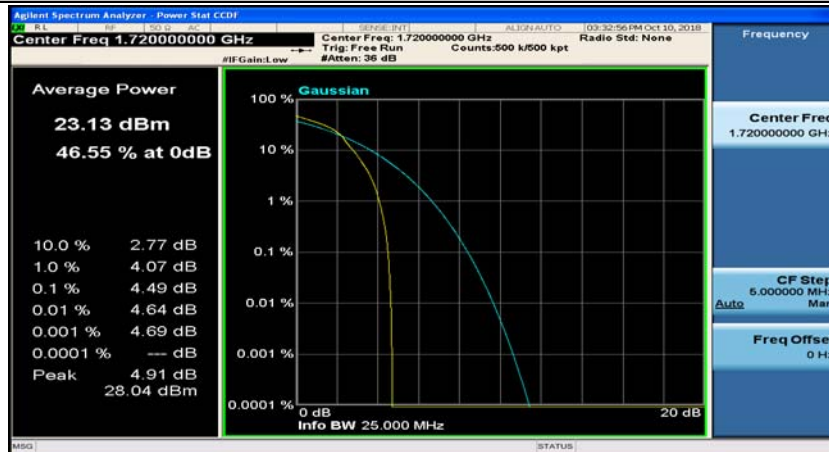

(Channel Bandwidth:20 MHz)_HCH_QPSK_50RB#50

(Channel Bandwidth:20 MHz)_HCH_QPSK_100RB#0

(Channel Bandwidth:20 MHz)_LCH_16QAM_1RB#0

(Channel Bandwidth:20 MHz)_LCH_16QAM_1RB#49

(Channel Bandwidth:20 MHz)_LCH_16QAM_1RB#99