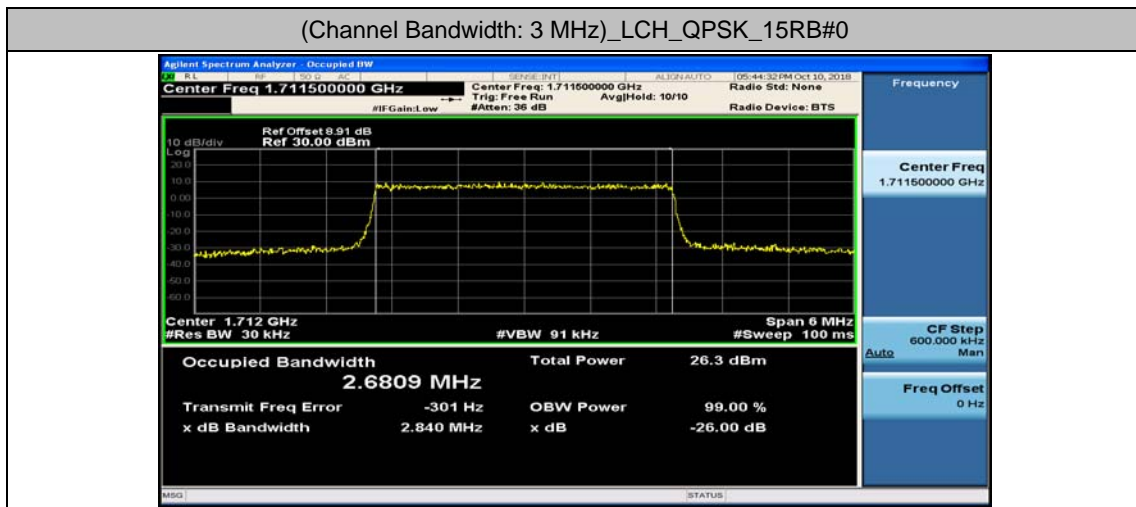

Test Graphs

Channel Bandwidth: 1.4 MHz

(Channel Bandwidth: 1.4 MHz)_LCH_16QAM_6RB#0

(Channel Bandwidth: 1.4 MHz)_MCH_16QAM_6RB#0

(Channel Bandwidth: 1.4 MHz)_HCH_16QAM_6RB#0

Channel Bandwidth: 3 MHz

(Channel Bandwidth: 3 MHz)_LCH_16QAM_15RB#0