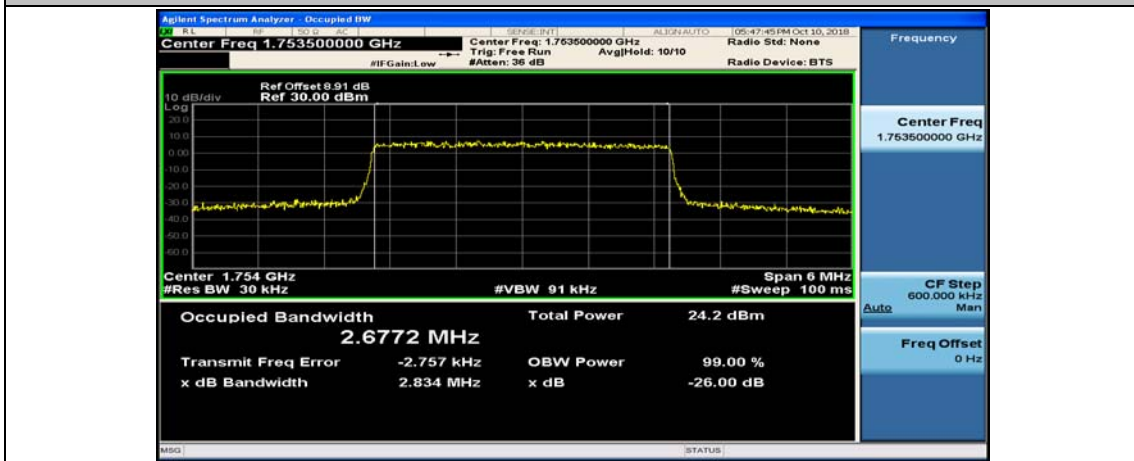

(Channel Bandwidth: 3 MHz)_HCH_16QAM_15RB#0