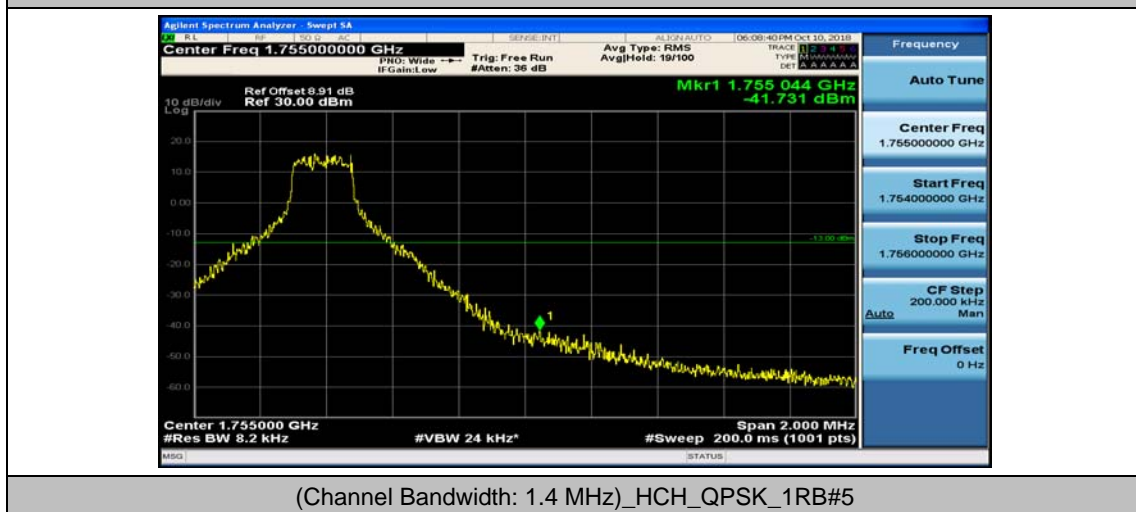

(Channel Bandwidth: 1.4 MHz)_LCH_QPSK_3RB#2

(Channel Bandwidth: 1.4 MHz)_LCH_QPSK_3RB#3

(Channel Bandwidth: 1.4 MHz)_LCH_QPSK_6RB#0

(Channel Bandwidth: 1.4 MHz)_HCH_QPSK_1RB#0

(Channel Bandwidth: 1.4 MHz)_HCH_QPSK_1RB#3