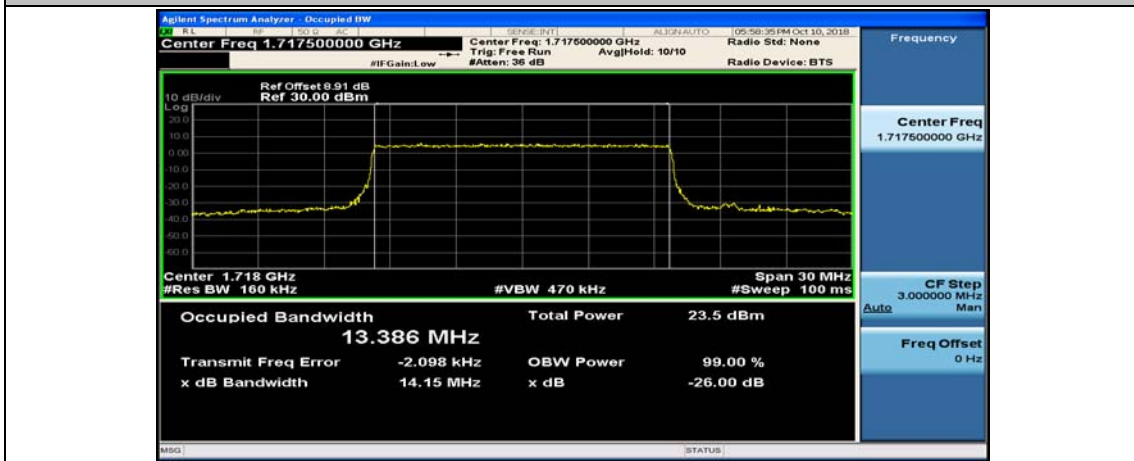

Channel Bandwidth: 10 MHz

Channel Bandwidth: 10 MHz_LCH_16QAM_50RB#0

Channel Bandwidth: 10 MHz_MCH_16QAM_50RB#0

Channel Bandwidth: 10 MHz_HCH_16QAM_50RB#0

Channel Bandwidth: 15 MHz

(Channel Bandwidth:15 MHz)_LCH_16QAM_75RB#0