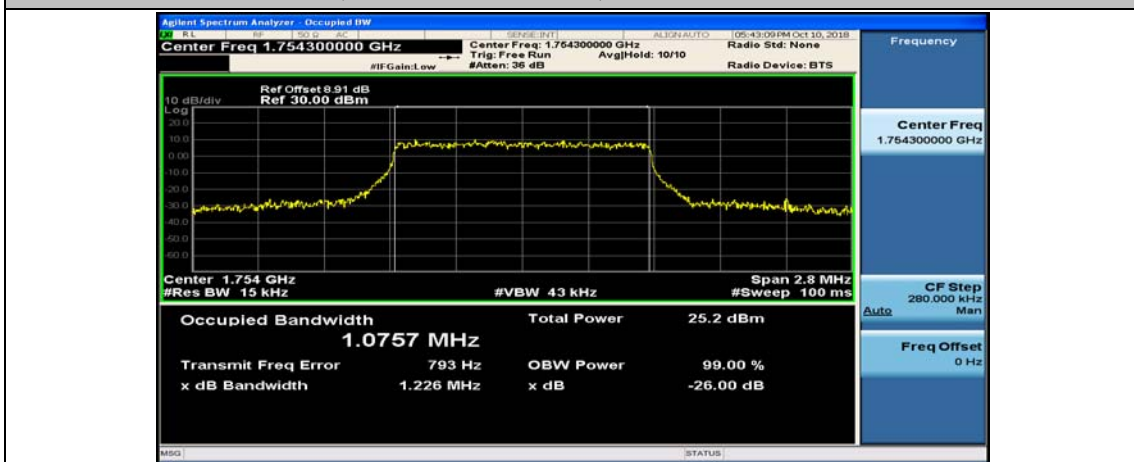

Test Graphs

Channel Bandwidth: 1.4 MHz

(Channel Bandwidth: 1.4 MHz)_LCH_16QAM_6RB#0

(Channel Bandwidth: 1.4 MHz)_MCH_16QAM_6RB#0

(Channel Bandwidth: 1.4 MHz)_HCH_16QAM_6RB#0

Channel Bandwidth: 3 MHz

(Channel Bandwidth: 3 MHz)_LCH_16QAM_15RB#0