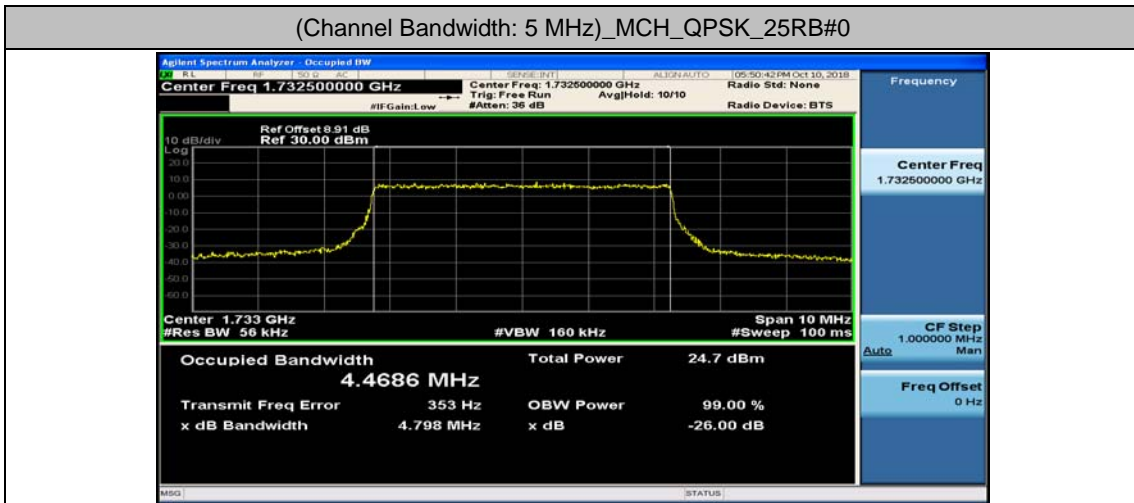

Channel Bandwidth: 5 MHz