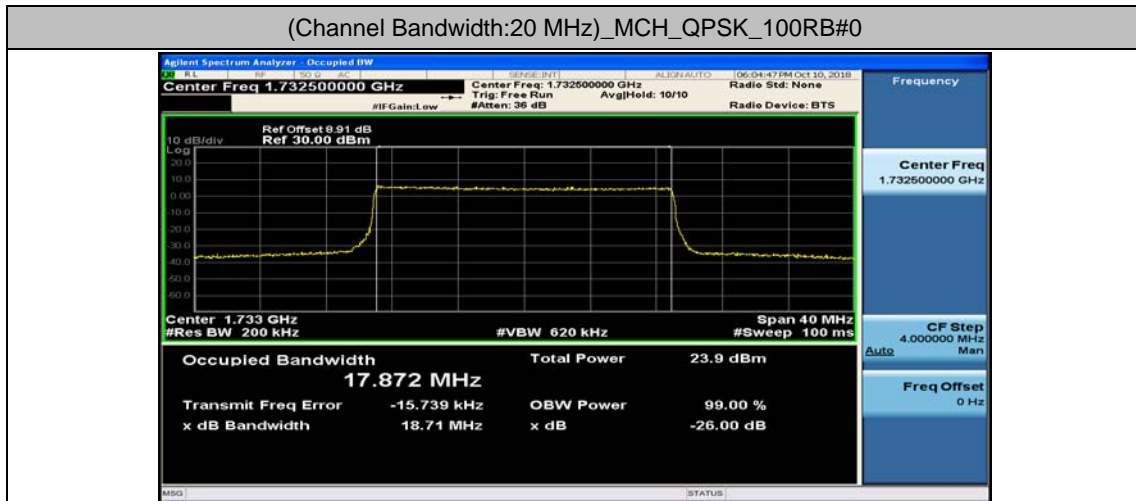

(Channel Bandwidth:15 MHz)_MCH_16QAM_75RB#0

(Channel Bandwidth:15 MHz)_HCH_16QAM_75RB#0

Channel Bandwidth: 20 MHz

(Channel Bandwidth:20 MHz)_LCH_QPSK_100RB#0

(Channel Bandwidth:20 MHz)_MCH_QPSK_100RB#0

(Channel Bandwidth:20 MHz)_HCH_QPSK_100RB#0