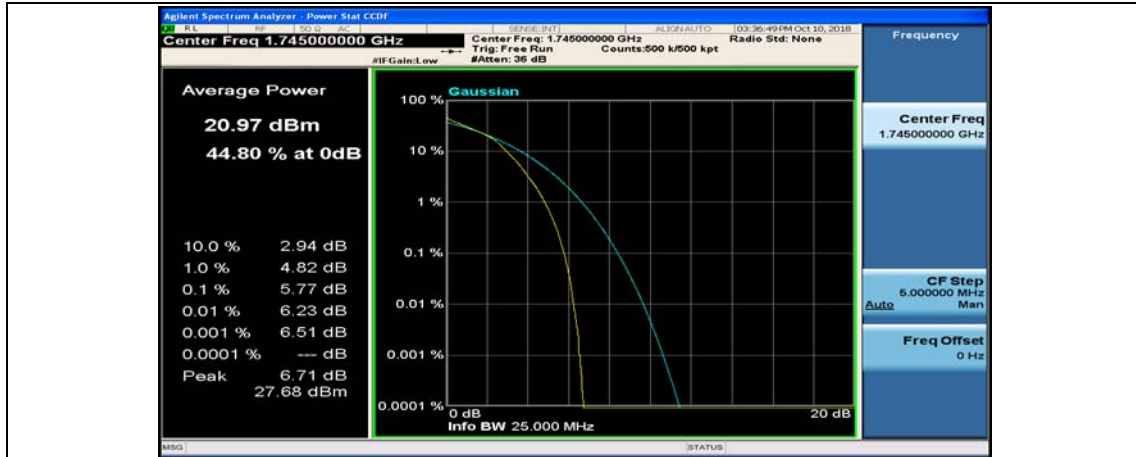

(Channel Bandwidth:20 MHz)_HCH_16QAM_50RB#25