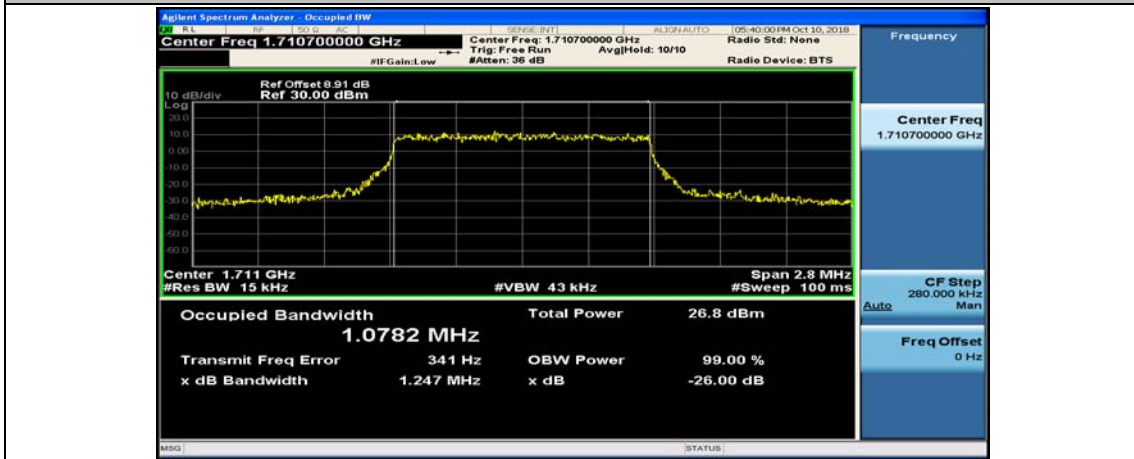

(Channel Bandwidth: 1.4 MHz)_LCH_16QAM_6RB#0