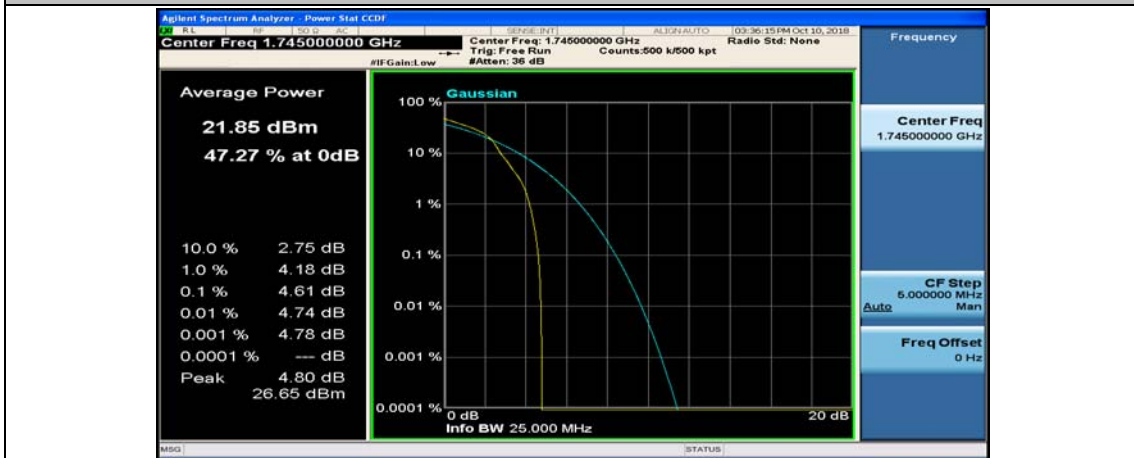

(Channel Bandwidth:20 MHz)_MCH_16QAM_100RB#0

(Channel Bandwidth:20 MHz)_HCH_16QAM_1RB#0

(Channel Bandwidth:20 MHz)_HCH_16QAM_1RB#49

(Channel Bandwidth:20 MHz)_HCH_16QAM_1RB#99

(Channel Bandwidth:20 MHz)_HCH_16QAM_50RB#0