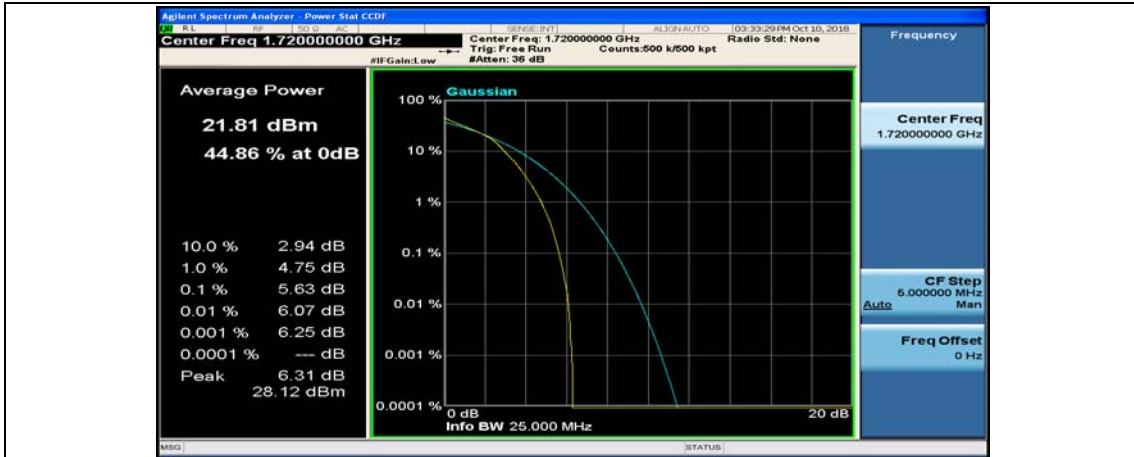

(Channel Bandwidth:20 MHz)_HCH_QPSK_50RB#50

(Channel Bandwidth:20 MHz)_HCH_QPSK_100RB#0

(Channel Bandwidth:20 MHz)_LCH_16QAM_1RB#0

(Channel Bandwidth:20 MHz)_LCH_16QAM_1RB#49

(Channel Bandwidth:20 MHz)_LCH_16QAM_1RB#99

(Channel Bandwidth:20 MHz)_LCH_16QAM_50RB#0

(Channel Bandwidth:20 MHz)_LCH_16QAM_50RB#25

(Channel Bandwidth:20 MHz)_LCH_16QAM_50RB#50

(Channel Bandwidth:20 MHz)_LCH_16QAM_100RB#0

(Channel Bandwidth:20 MHz)_MCH_16QAM_1RB#0