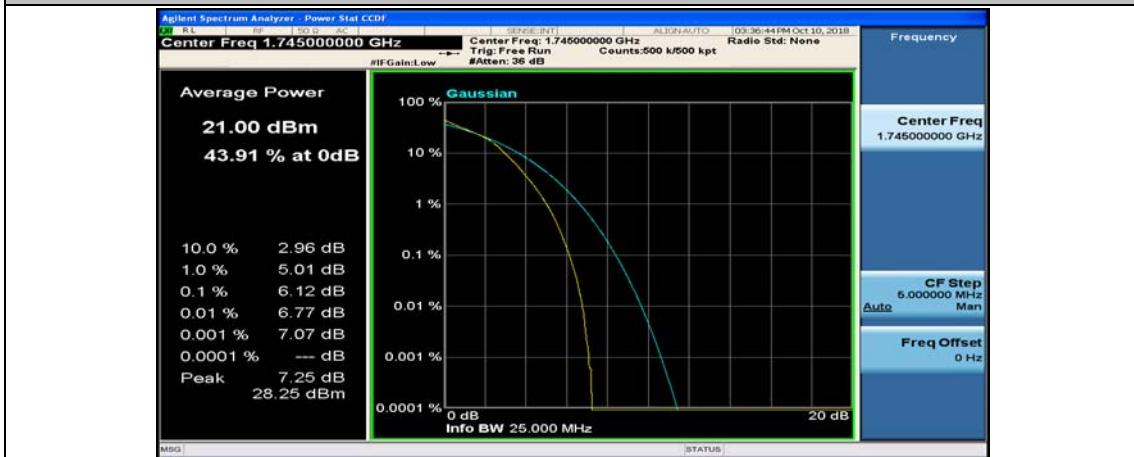

(Channel Bandwidth:20 MHz)_MCH_16QAM_100RB#0

(Channel Bandwidth:20 MHz)_HCH_16QAM_1RB#0

(Channel Bandwidth:20 MHz)_HCH_16QAM_1RB#49

(Channel Bandwidth:20 MHz)_HCH_16QAM_1RB#99

(Channel Bandwidth:20 MHz)_HCH_16QAM_50RB#0