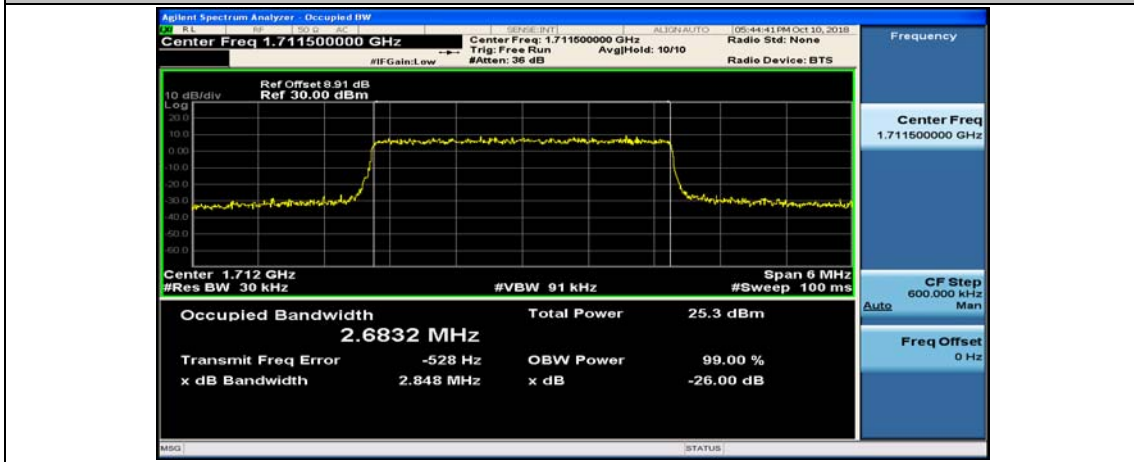

Test Graphs

Channel Bandwidth: 1.4 MHz

(Channel Bandwidth: 1.4 MHz)_LCH_16QAM_6RB#0

(Channel Bandwidth: 1.4 MHz)_MCH_16QAM_6RB#0

(Channel Bandwidth: 1.4 MHz)_HCH_16QAM_6RB#0

Channel Bandwidth: 3 MHz

(Channel Bandwidth: 3 MHz)_LCH_16QAM_15RB#0