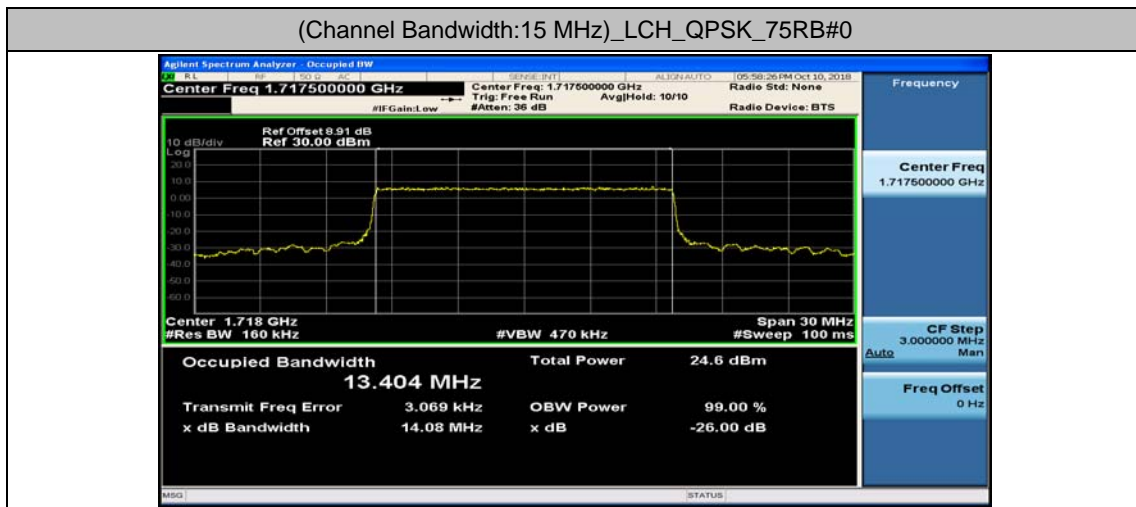

Channel Bandwidth: 10 MHz

Channel Bandwidth: 10 MHz_LCH_16QAM_50RB#0

Channel Bandwidth: 10 MHz_MCH_16QAM_50RB#0

Channel Bandwidth: 10 MHz_HCH_16QAM_50RB#0

Channel Bandwidth: 15 MHz

(Channel Bandwidth:15 MHz)_LCH_16QAM_75RB#0