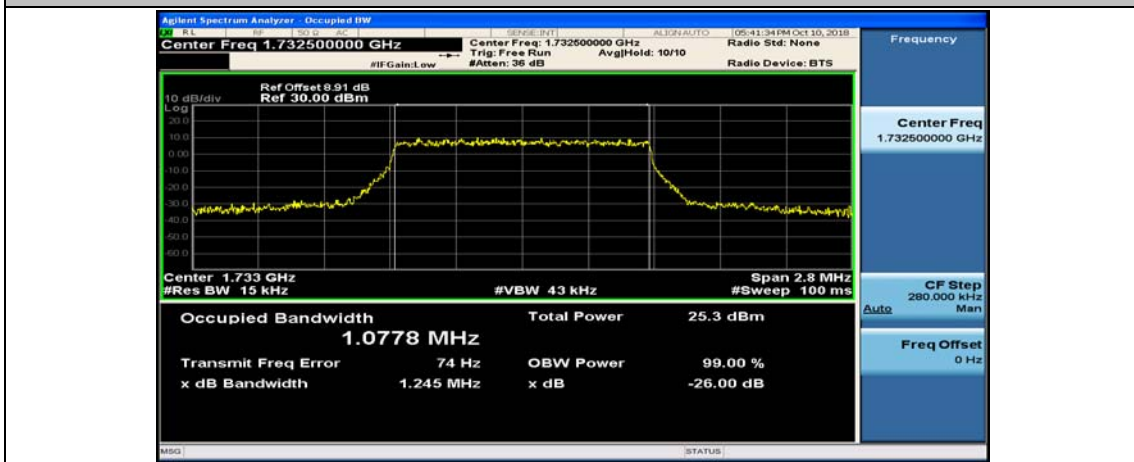

Test Graphs

Channel Bandwidth: 1.4 MHz

(Channel Bandwidth: 1.4 MHz)_LCH_16QAM_6RB#0

(Channel Bandwidth: 1.4 MHz)_MCH_16QAM_6RB#0

(Channel Bandwidth: 1.4 MHz)_HCH_16QAM_6RB#0

Channel Bandwidth: 3 MHz

(Channel Bandwidth: 3 MHz)_LCH_16QAM_15RB#0