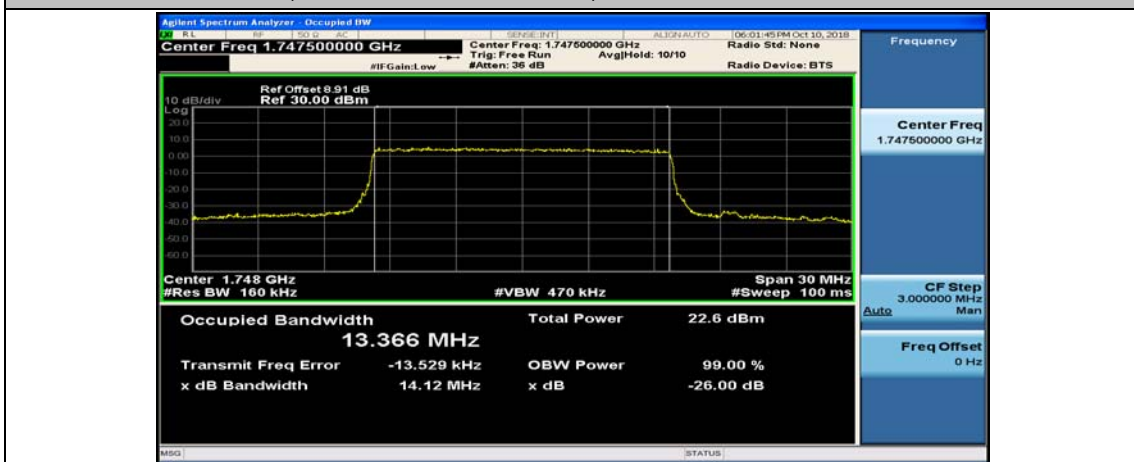

(Channel Bandwidth:15 MHz)_HCH_16QAM_75RB#0