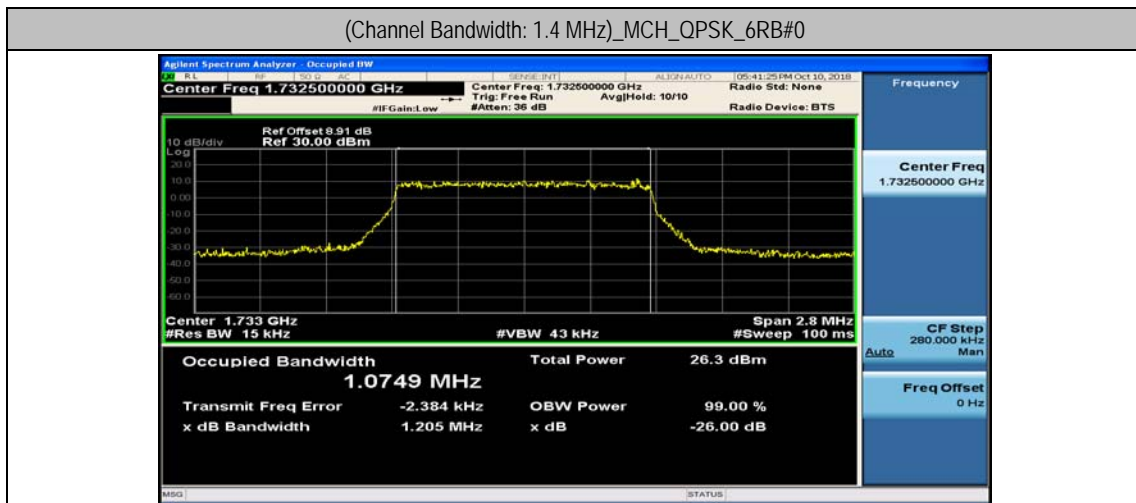

Test Graphs

Channel Bandwidth: 1.4 MHz