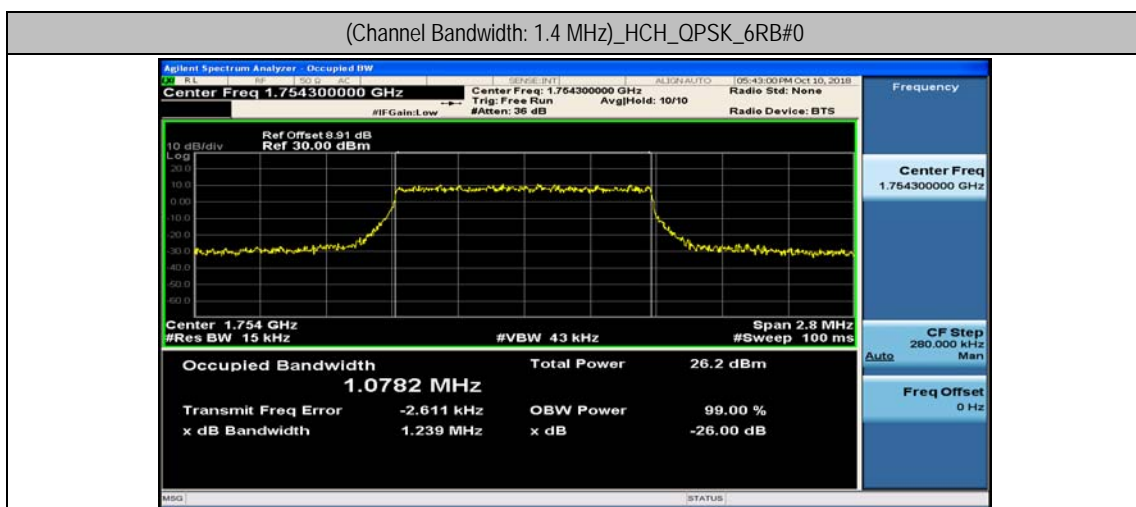

Test Graphs

Channel Bandwidth: 1.4 MHz