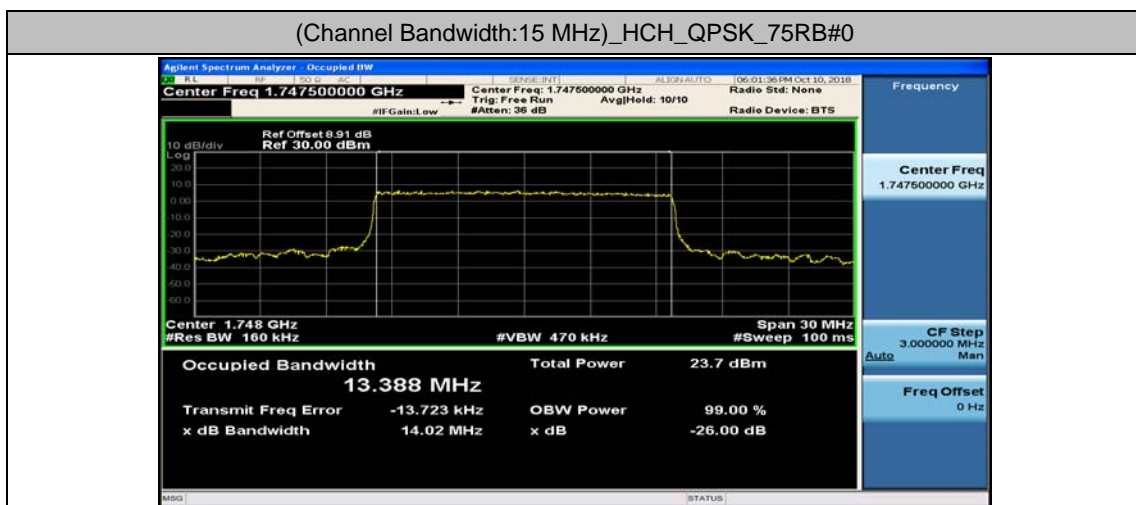

Channel Bandwidth: 10 MHz

Channel Bandwidth: 10 MHz_LCH_16QAM_50RB#0

Channel Bandwidth: 10 MHz_MCH_16QAM_50RB#0

Channel Bandwidth: 10 MHz_HCH_16QAM_50RB#0

Channel Bandwidth: 15 MHz

(Channel Bandwidth:15 MHz)_LCH_16QAM_75RB#0