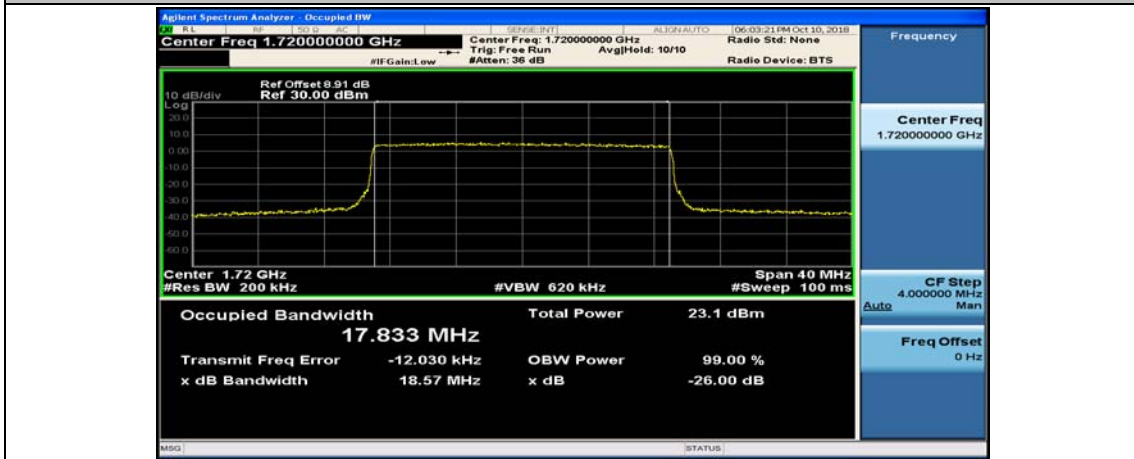

(Channel Bandwidth:20 MHz)_HCH_QPSK_100RB#0

(Channel Bandwidth:20 MHz)_LCH_16QAM_100RB#0