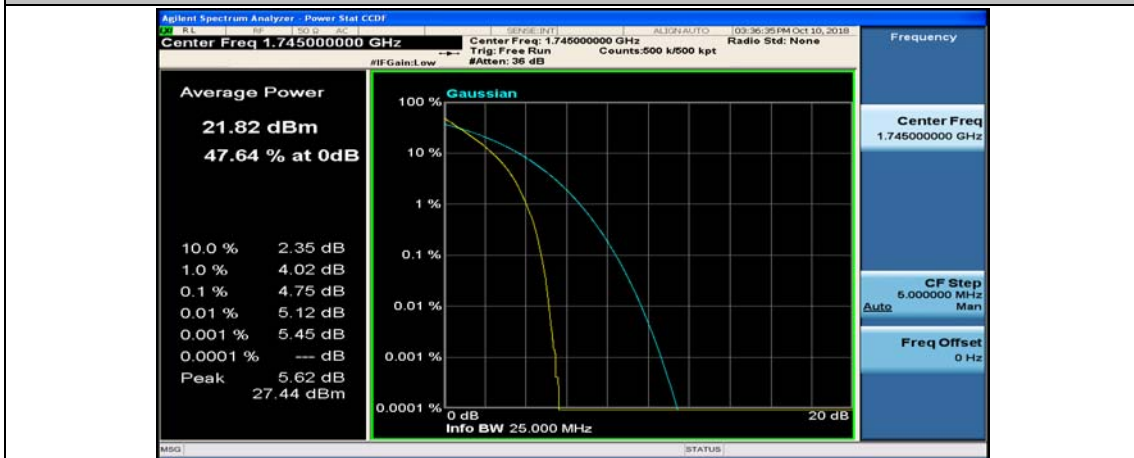

(Channel Bandwidth:20 MHz)_HCH_QPSK_50RB#50

(Channel Bandwidth:20 MHz)_HCH_QPSK_100RB#0

(Channel Bandwidth:20 MHz)_LCH_16QAM_1RB#0

(Channel Bandwidth:20 MHz)_LCH_16QAM_1RB#49

(Channel Bandwidth:20 MHz)_LCH_16QAM_1RB#99

(Channel Bandwidth:20 MHz)_LCH_16QAM_50RB#0

(Channel Bandwidth:20 MHz)_LCH_16QAM_50RB#25

(Channel Bandwidth:20 MHz)_LCH_16QAM_50RB#50

(Channel Bandwidth:20 MHz)_LCH_16QAM_100RB#0

(Channel Bandwidth:20 MHz)_MCH_16QAM_1RB#0