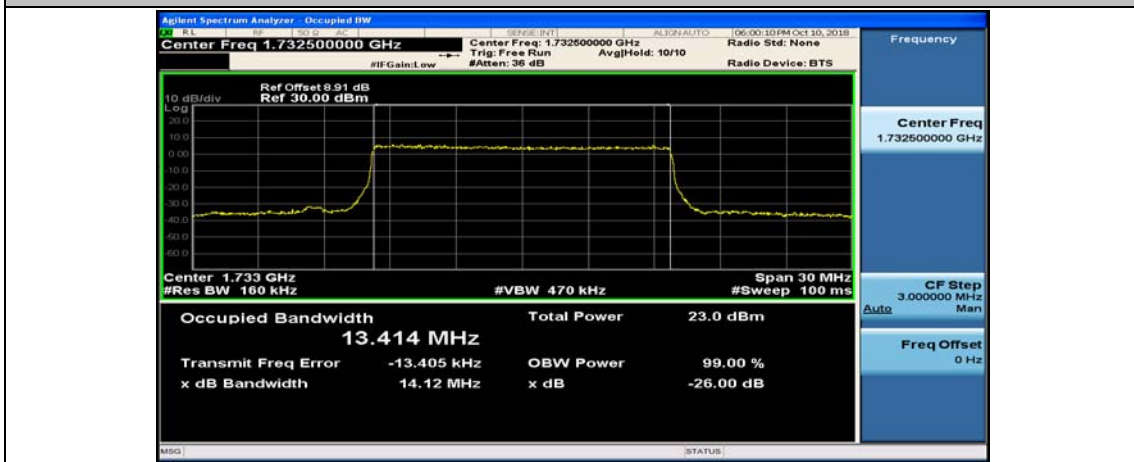

(Channel Bandwidth:15 MHz)_MCH_16QAM_75RB#0