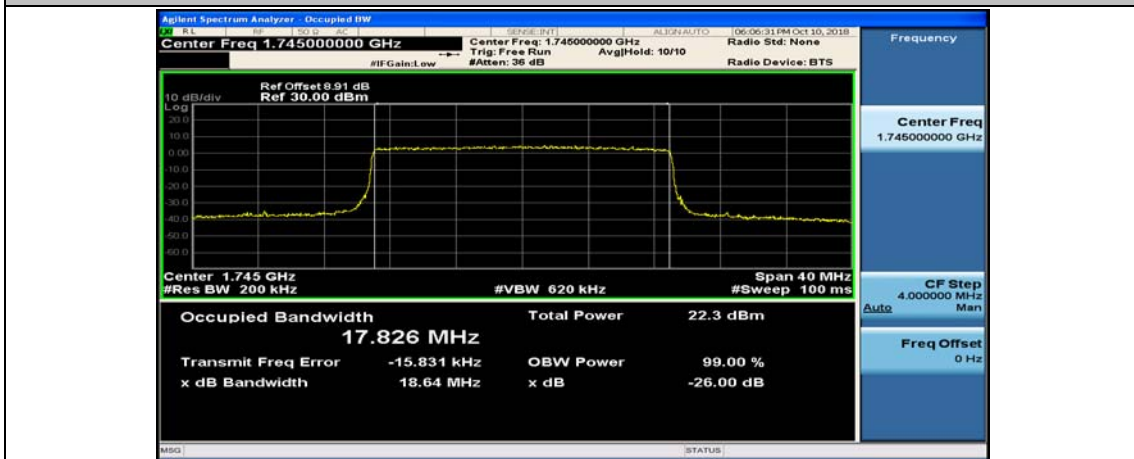

(Channel Bandwidth:20 MHz)_HCH_16QAM_100RB#0