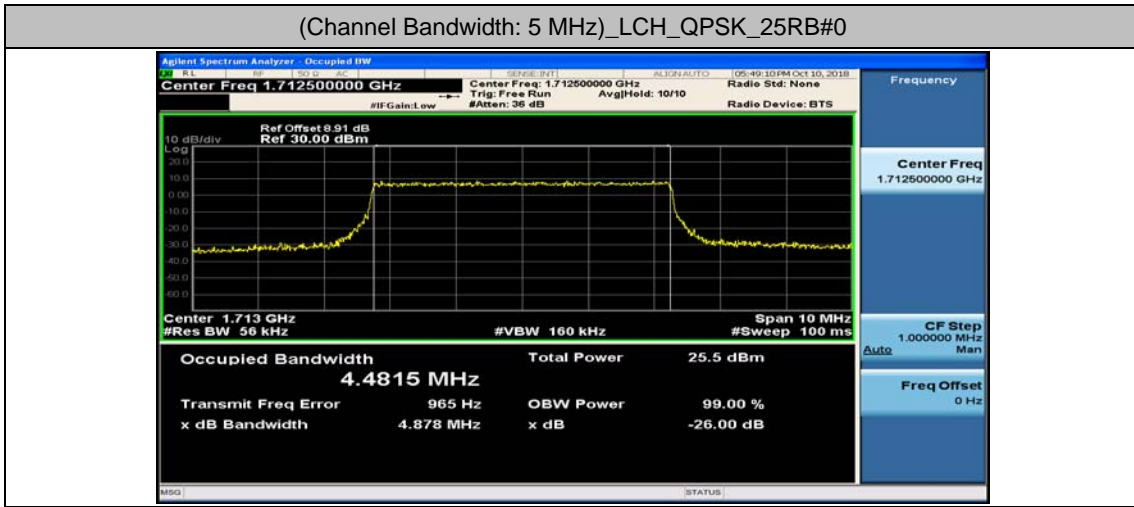

Channel Bandwidth: 5 MHz