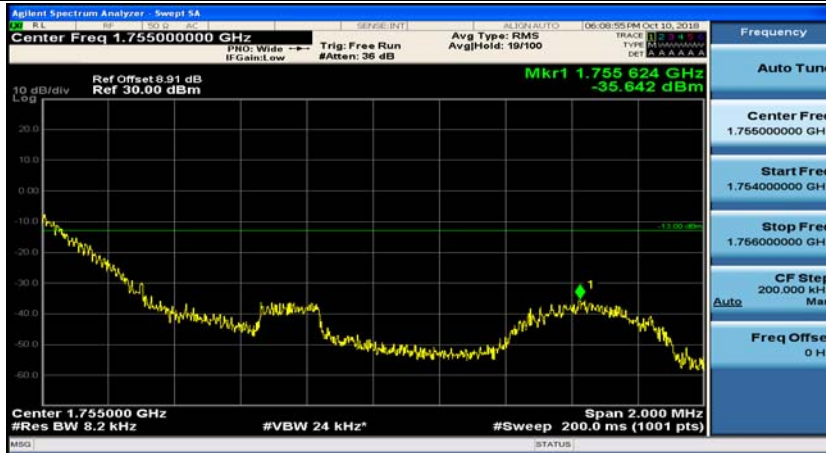

(Channel Bandwidth: 1.4 MHz)_HCH_16QAM_1RB#0