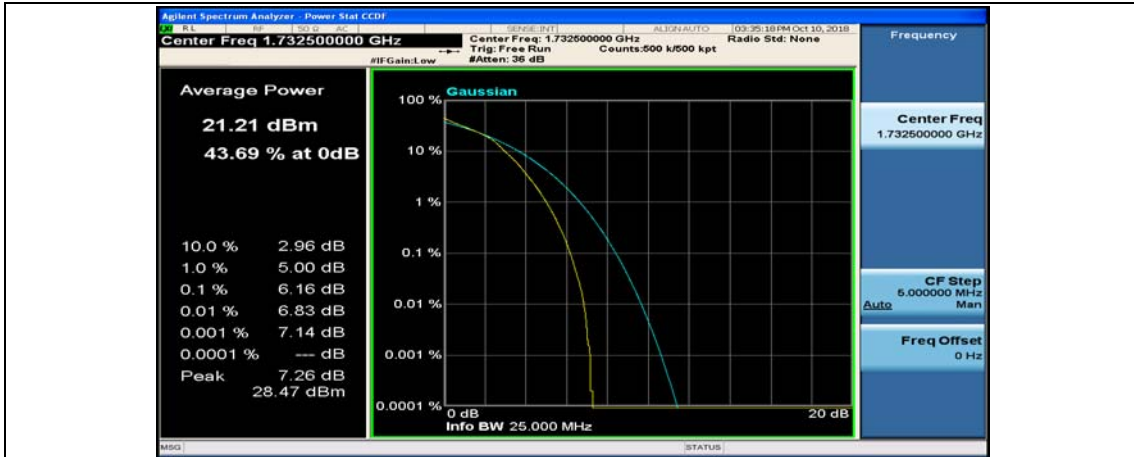

(Channel Bandwidth:20 MHz)_MCH_16QAM_1RB#49

(Channel Bandwidth:20 MHz)_MCH_16QAM_1RB#99

(Channel Bandwidth:20 MHz)_MCH_16QAM_50RB#0

(Channel Bandwidth:20 MHz)_MCH_16QAM_50RB#25

(Channel Bandwidth:20 MHz)_MCH_16QAM_50RB#50