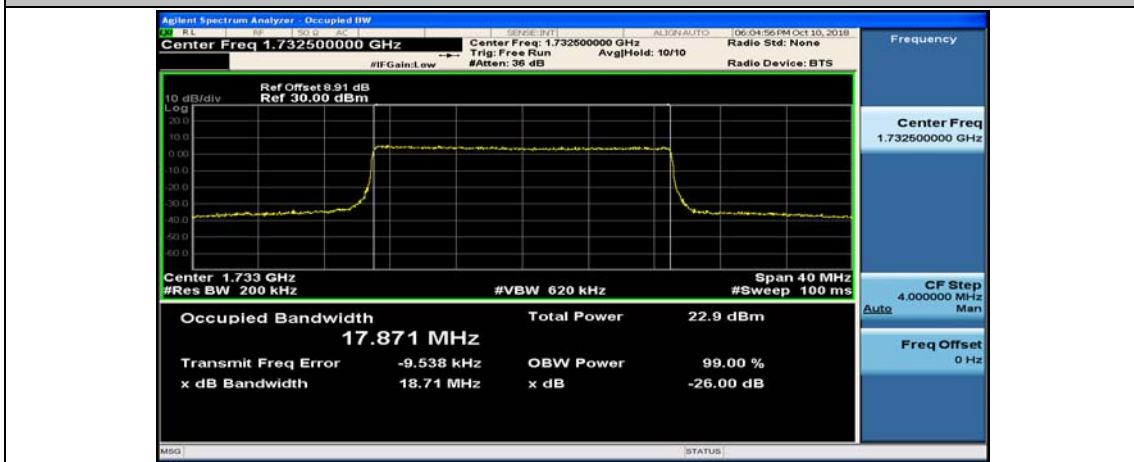

(Channel Bandwidth:20 MHz)_MCH_16QAM_100RB#0