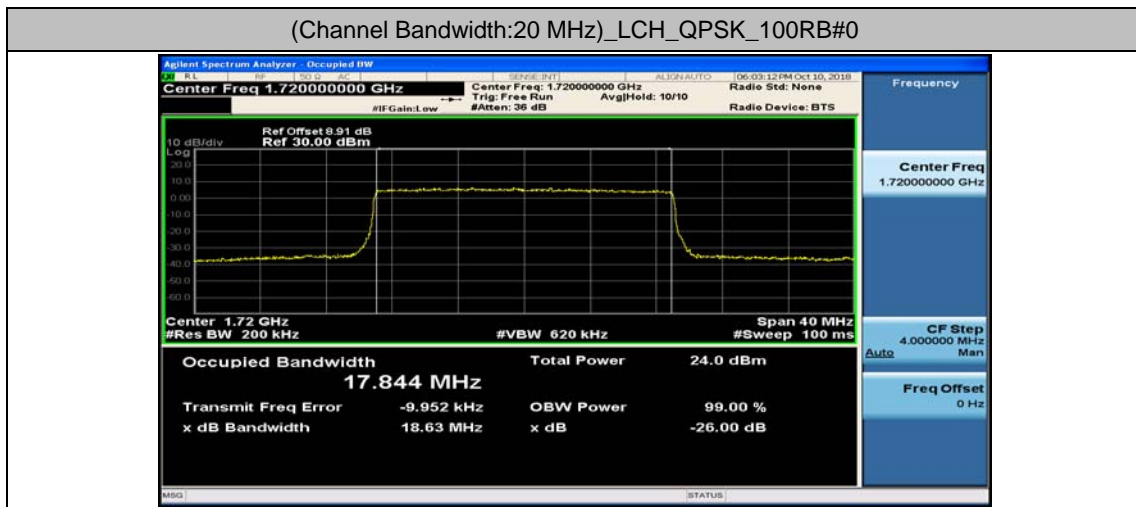

(Channel Bandwidth:15 MHz)_MCH_16QAM_75RB#0

(Channel Bandwidth:15 MHz)_HCH_16QAM_75RB#0

Channel Bandwidth: 20 MHz

(Channel Bandwidth:20 MHz)_LCH_QPSK_100RB#0

(Channel Bandwidth:20 MHz)_MCH_QPSK_100RB#0

(Channel Bandwidth:20 MHz)_HCH_QPSK_100RB#0