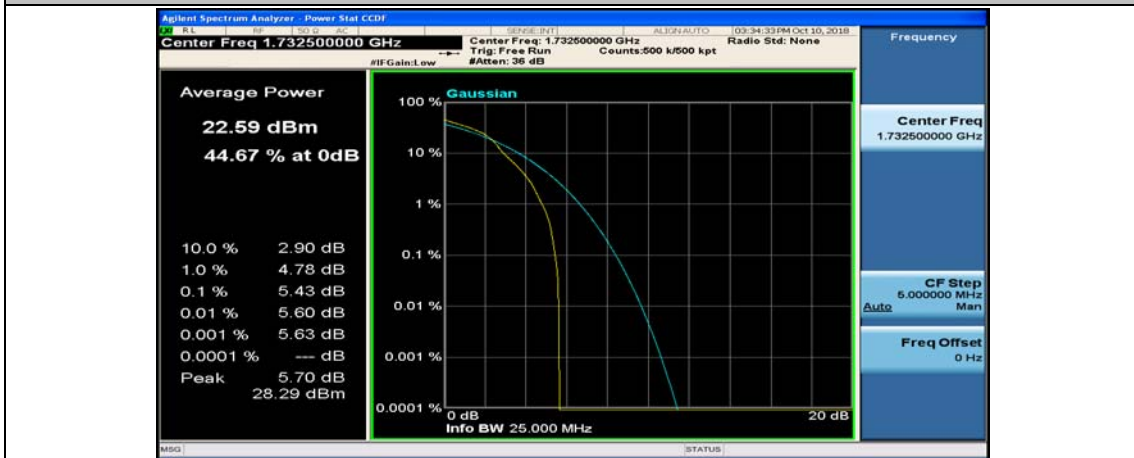

(Channel Bandwidth:20 MHz)_LCH_16QAM_50RB#0

(Channel Bandwidth:20 MHz)_LCH_16QAM_50RB#25

(Channel Bandwidth:20 MHz)_LCH_16QAM_50RB#50

(Channel Bandwidth:20 MHz)_LCH_16QAM_100RB#0

(Channel Bandwidth:20 MHz)_MCH_16QAM_1RB#0

(Channel Bandwidth:20 MHz)_MCH_16QAM_1RB#49

(Channel Bandwidth:20 MHz)_MCH_16QAM_1RB#99

(Channel Bandwidth:20 MHz)_MCH_16QAM_50RB#0

(Channel Bandwidth:20 MHz)_MCH_16QAM_50RB#25

(Channel Bandwidth:20 MHz)_MCH_16QAM_50RB#50