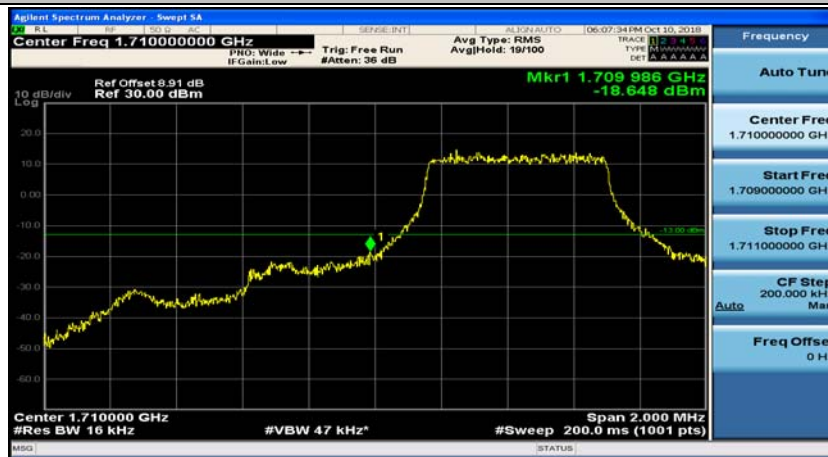

(Channel Bandwidth:20 MHz)_LCH_16QAM_100RB#0

(Channel Bandwidth:20 MHz)_MCH_16QAM_100RB#0

(Channel Bandwidth:20 MHz)_HCH_16QAM_100RB#0

Appendix D: Band Edge

Test Graphs

Channel Bandwidth: 1.4 MHz

(Channel Bandwidth: 1.4 MHz)_LCH_QPSK_3RB#0