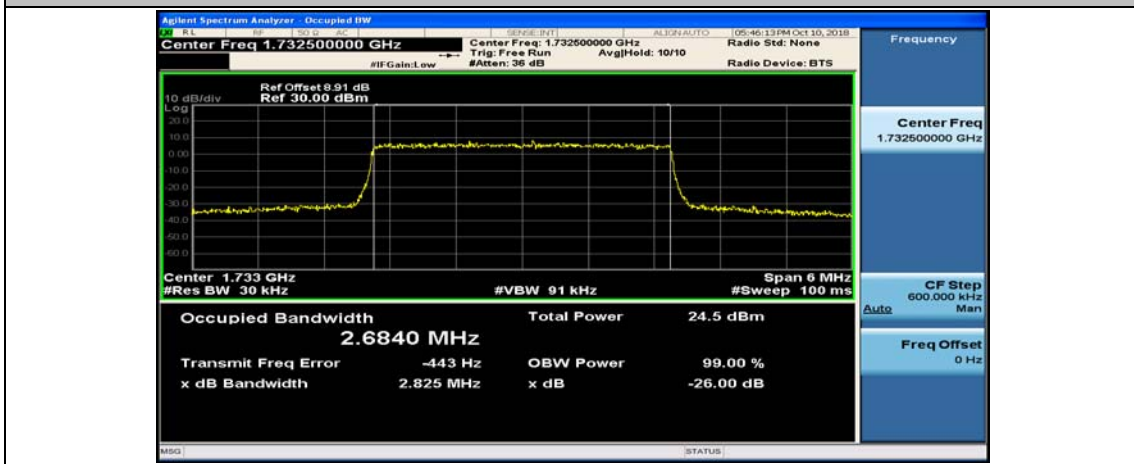

(Channel Bandwidth: 3 MHz)_MCH_16QAM_15RB#0