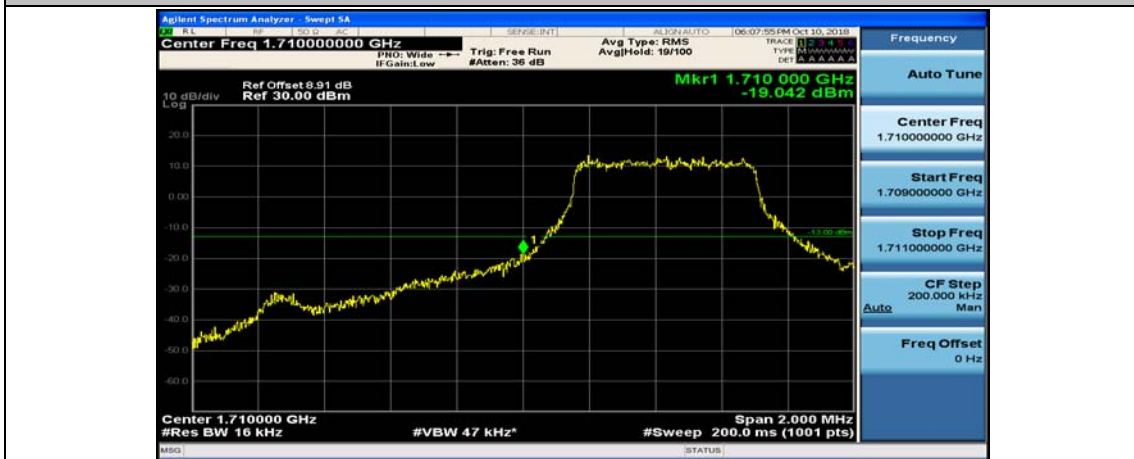

(Channel Bandwidth: 1.4 MHz)_LCH_16QAM_1RB#0

(Channel Bandwidth: 1.4 MHz)_LCH_16QAM_1RB#3

(Channel Bandwidth: 1.4 MHz)_LCH_16QAM_1RB#5

(Channel Bandwidth: 1.4 MHz)_LCH_16QAM_3RB#0

(Channel Bandwidth: 1.4 MHz)_LCH_16QAM_3RB#2