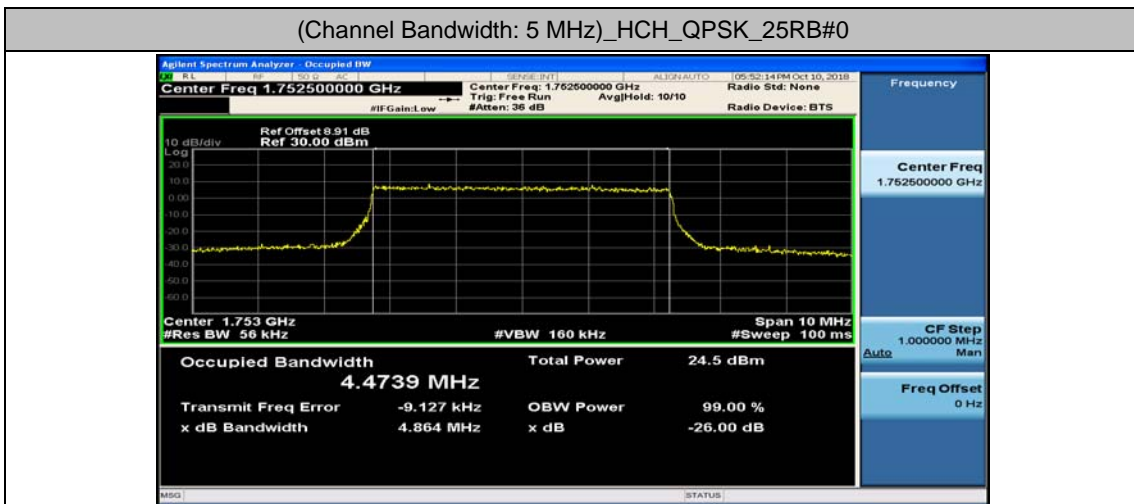

Channel Bandwidth: 5 MHz