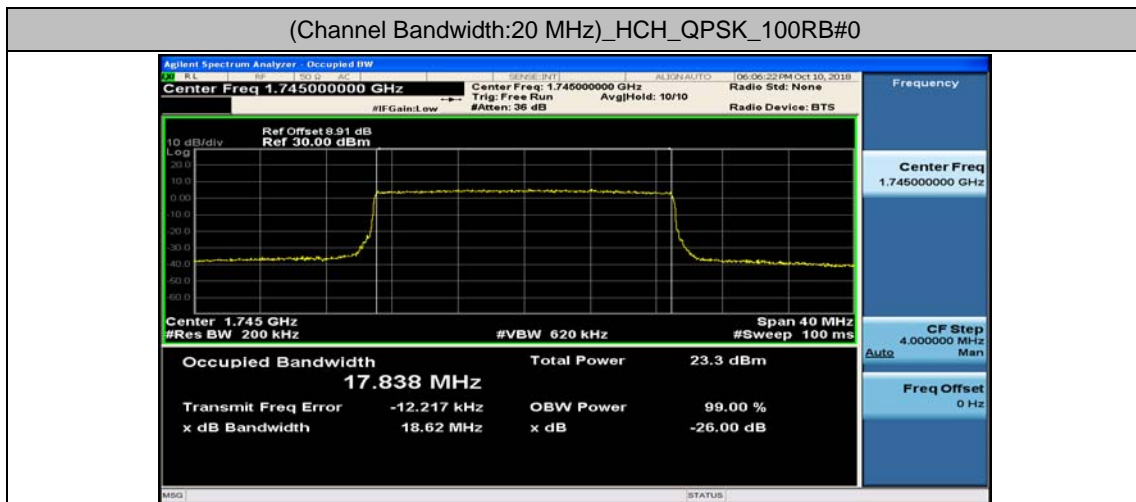

(Channel Bandwidth:15 MHz)_MCH_16QAM_75RB#0

(Channel Bandwidth:15 MHz)_HCH_16QAM_75RB#0

Channel Bandwidth: 20 MHz

(Channel Bandwidth:20 MHz)_LCH_QPSK_100RB#0

(Channel Bandwidth:20 MHz)_MCH_QPSK_100RB#0

(Channel Bandwidth:20 MHz)_HCH_QPSK_100RB#0