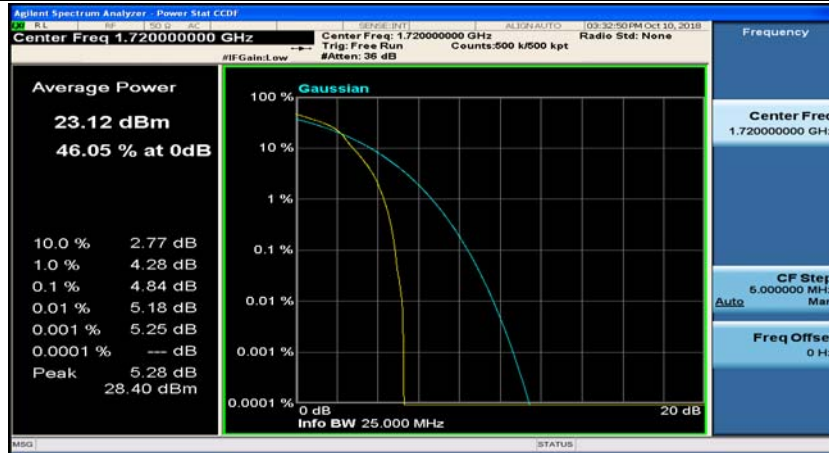

(Channel Bandwidth:20 MHz)_HCH_QPSK_50RB#50

(Channel Bandwidth:20 MHz)_HCH_QPSK_100RB#0

(Channel Bandwidth:20 MHz)_LCH_16QAM_1RB#0

(Channel Bandwidth:20 MHz)_LCH_16QAM_1RB#49

(Channel Bandwidth:20 MHz)_LCH_16QAM_1RB#99