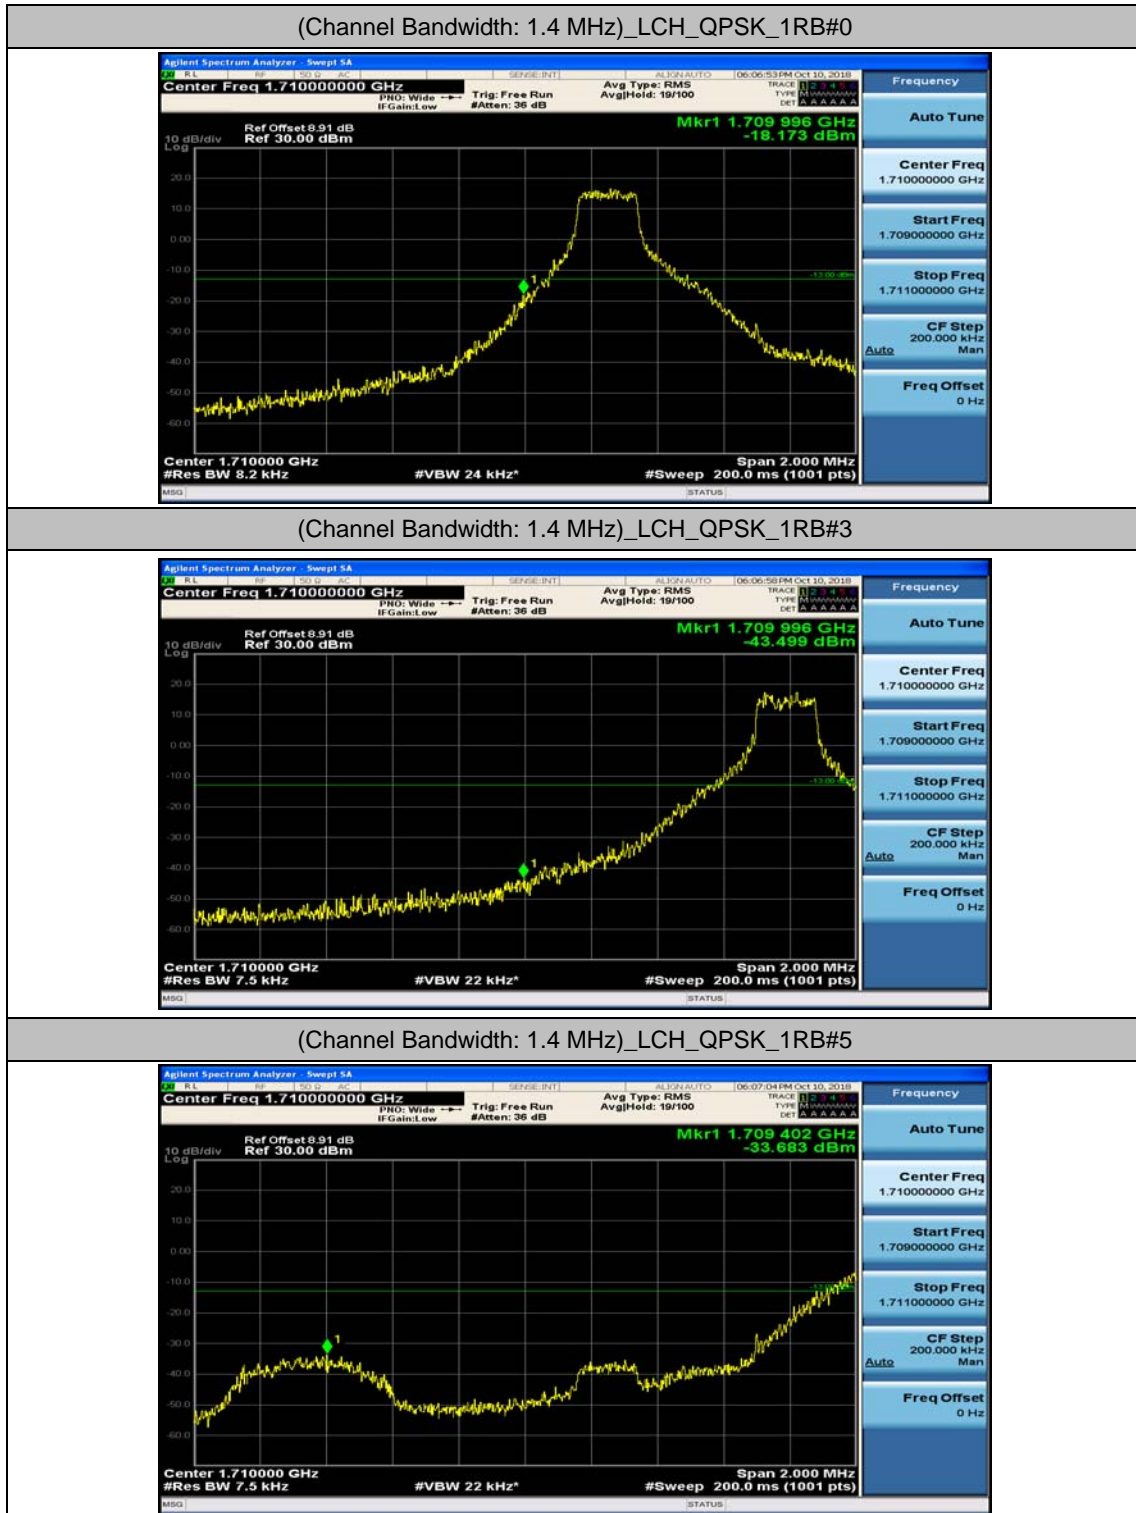

(Channel Bandwidth:20 MHz)_LCH_16QAM_100RB#0

(Channel Bandwidth:20 MHz)_MCH_16QAM_100RB#0

(Channel Bandwidth:20 MHz)_HCH_16QAM_100RB#0

Appendix D: Band Edge

Test Graphs

Channel Bandwidth: 1.4 MHz

(Channel Bandwidth: 1.4 MHz)_LCH_QPSK_3RB#0