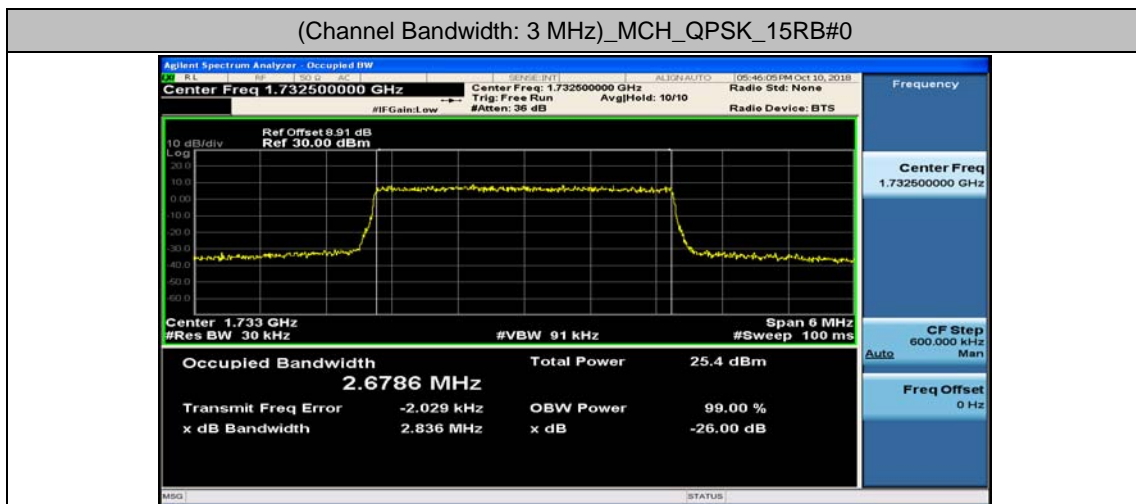

Test Graphs

Channel Bandwidth: 1.4 MHz

(Channel Bandwidth: 1.4 MHz)_LCH_16QAM_6RB#0

(Channel Bandwidth: 1.4 MHz)_MCH_16QAM_6RB#0

(Channel Bandwidth: 1.4 MHz)_HCH_16QAM_6RB#0

Channel Bandwidth: 3 MHz

(Channel Bandwidth: 3 MHz)_LCH_16QAM_15RB#0