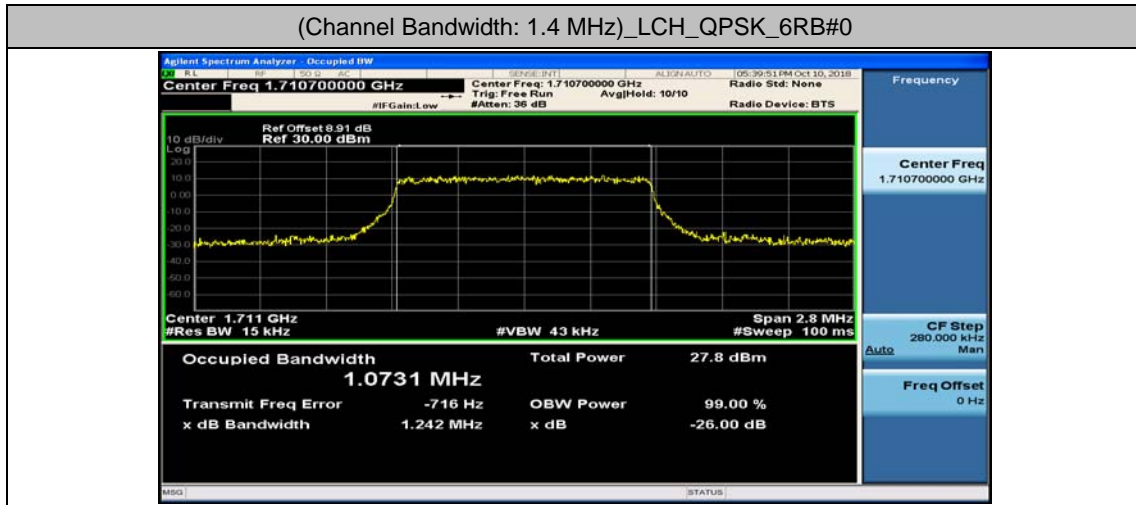

Test Graphs

Channel Bandwidth: 1.4 MHz