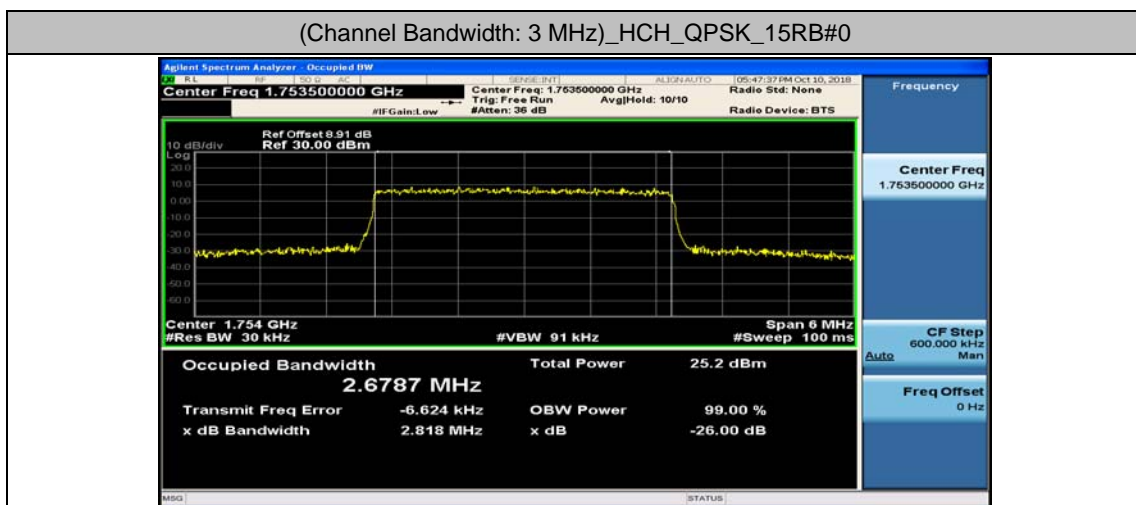

Test Graphs

Channel Bandwidth: 1.4 MHz

(Channel Bandwidth: 1.4 MHz)_LCH_16QAM_6RB#0

(Channel Bandwidth: 1.4 MHz)_MCH_16QAM_6RB#0

(Channel Bandwidth: 1.4 MHz)_HCH_16QAM_6RB#0

Channel Bandwidth: 3 MHz

(Channel Bandwidth: 3 MHz)_LCH_16QAM_15RB#0