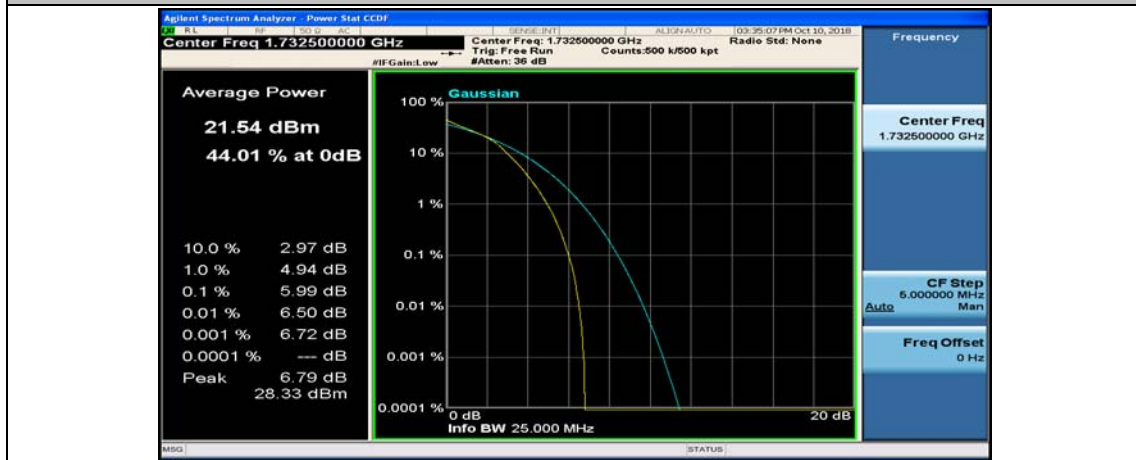

(Channel Bandwidth:20 MHz)_LCH_16QAM_50RB#0

(Channel Bandwidth:20 MHz)_LCH_16QAM_50RB#25

(Channel Bandwidth:20 MHz)_LCH_16QAM_50RB#50

(Channel Bandwidth:20 MHz)_LCH_16QAM_100RB#0

(Channel Bandwidth:20 MHz)_MCH_16QAM_1RB#0

(Channel Bandwidth:20 MHz)_MCH_16QAM_1RB#49

(Channel Bandwidth:20 MHz)_MCH_16QAM_1RB#99

(Channel Bandwidth:20 MHz)_MCH_16QAM_50RB#0

(Channel Bandwidth:20 MHz)_MCH_16QAM_50RB#25

(Channel Bandwidth:20 MHz)_MCH_16QAM_50RB#50