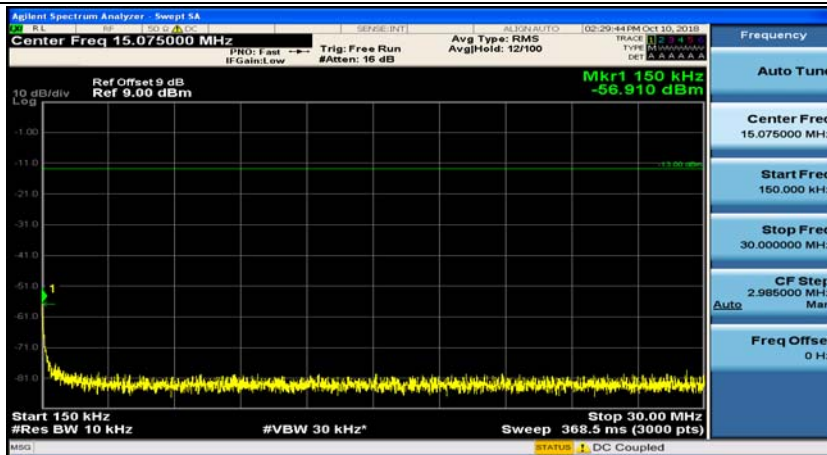

Channel Bandwidth: 10 MHz_MCH_16QAM_1RB#0

Channel Bandwidth: 10 MHz_MCH_16QAM_1RB#24

Channel Bandwidth: 10 MHz_HCH_16QAM_1RB#0

Channel Bandwidth: 10 MHz_HCH_16QAM_1RB#24

Channel Bandwidth: 15 MHz

(Channel Bandwidth:15 MHz)_MCH_QPSK_1RB#0