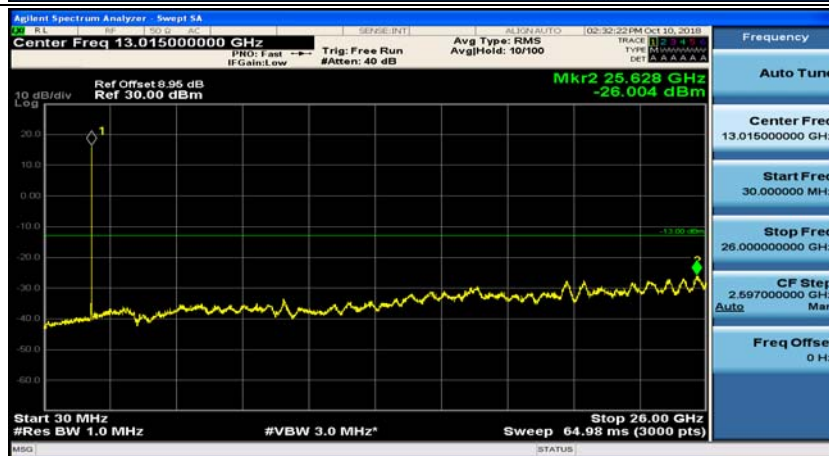

(Channel Bandwidth:15 MHz)_HCH_QPSK_1RB#37