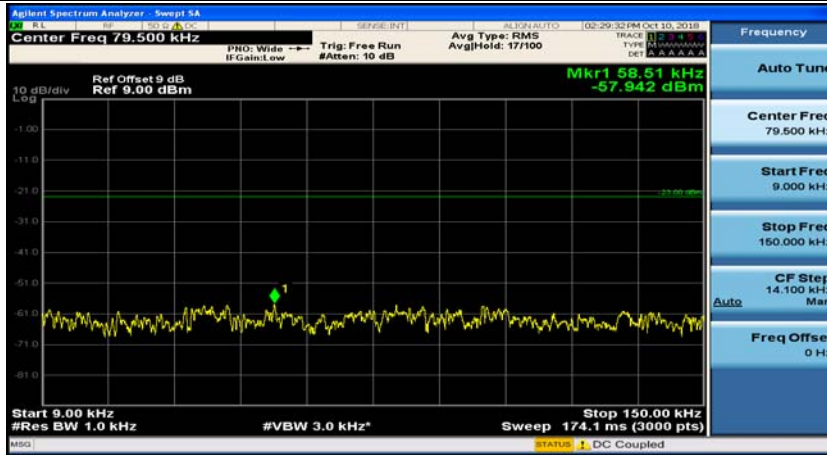

Channel Bandwidth: 10 MHz_MCH_16QAM_1RB#0

Channel Bandwidth: 10 MHz_MCH_16QAM_1RB#24

Channel Bandwidth: 10 MHz_HCH_16QAM_1RB#0

Channel Bandwidth: 10 MHz_HCH_16QAM_1RB#24

Channel Bandwidth: 15 MHz

(Channel Bandwidth:15 MHz)_MCH_QPSK_1RB#0