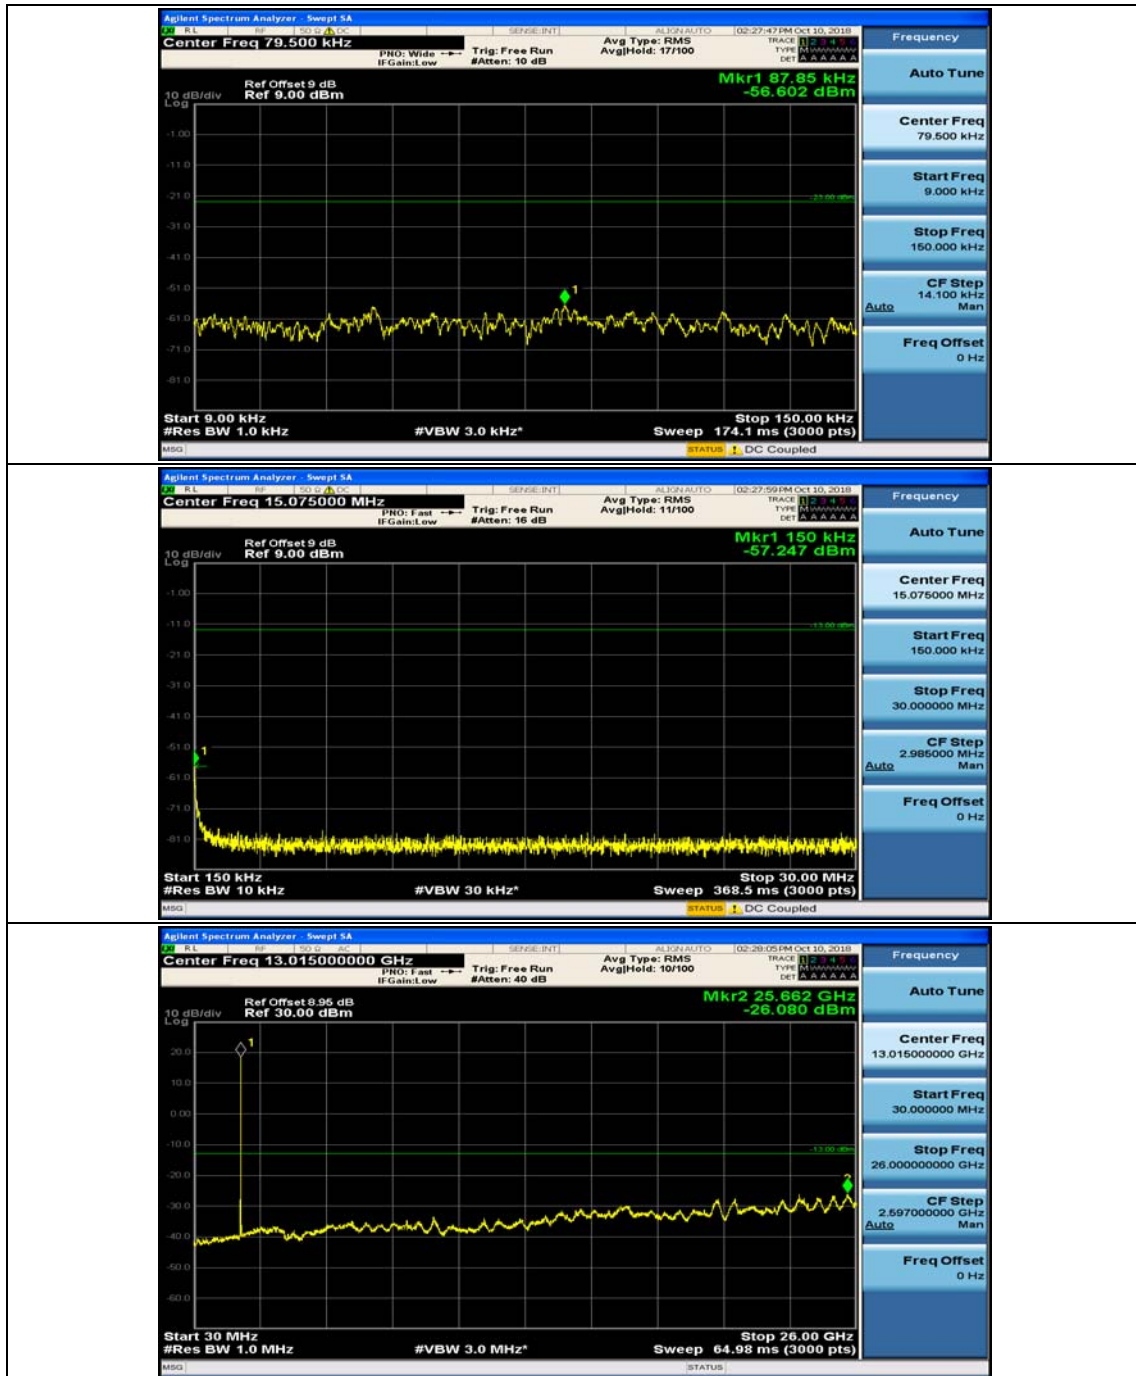

Channel Bandwidth: 10 MHz_MCH_QPSK_1RB#24

Channel Bandwidth: 10 MHz_HCH_QPSK_1RB#0

Channel Bandwidth: 10 MHz_HCH_QPSK_1RB#24

Channel Bandwidth: 10 MHz_LCH_16QAM_1RB#0

Channel Bandwidth: 10 MHz_LCH_16QAM_1RB#24

Channel Bandwidth: 10 MHz_MCH_16QAM_1RB#0

Channel Bandwidth: 10 MHz_MCH_16QAM_1RB#24

Channel Bandwidth: 10 MHz_HCH_16QAM_1RB#0

Channel Bandwidth: 10 MHz_HCH_16QAM_1RB#24

Channel Bandwidth: 15 MHz

(Channel Bandwidth:15 MHz)_MCH_QPSK_1RB#0