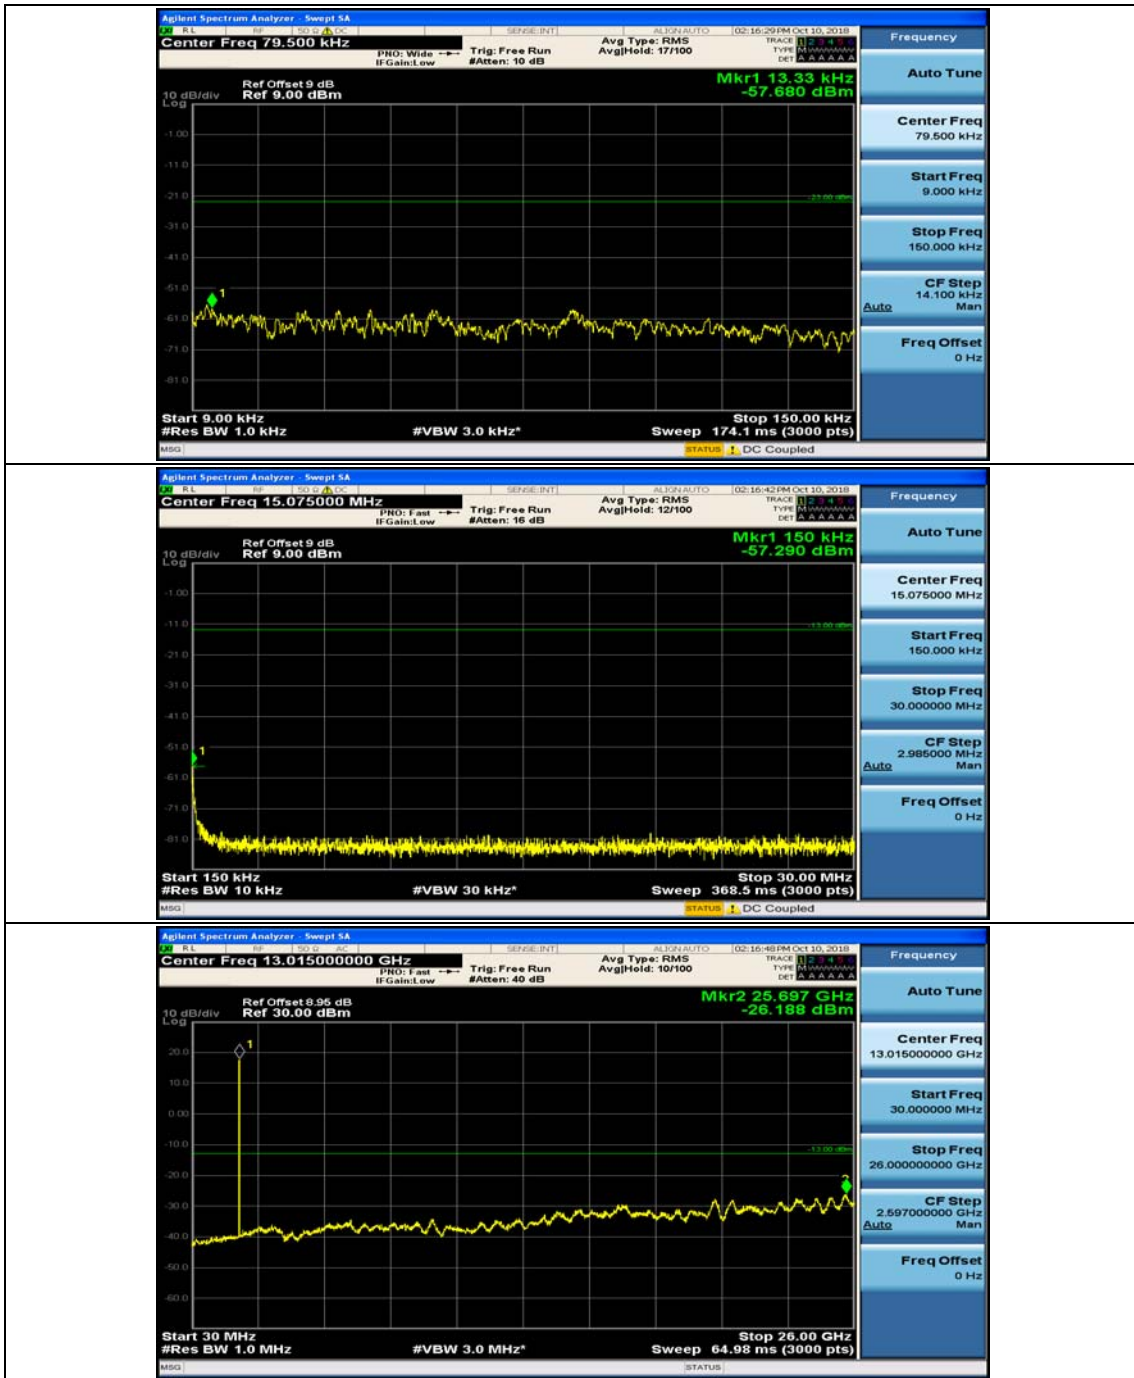

(Channel Bandwidth: 5 MHz)_MCH_16QAM_1RB#0

(Channel Bandwidth: 5 MHz)_MCH_16QAM_1RB#12

(Channel Bandwidth: 5 MHz)_HCH_16QAM_1RB#0

(Channel Bandwidth: 5 MHz)_HCH_16QAM_1RB#12

Channel Bandwidth: 10 MHz

Channel Bandwidth: 10 MHz_MCH_QPSK_1RB#0

Channel Bandwidth: 10 MHz_MCH_QPSK_1RB#24

Channel Bandwidth: 10 MHz_HCH_QPSK_1RB#0

Channel Bandwidth: 10 MHz_HCH_QPSK_1RB#24

Channel Bandwidth: 10 MHz_LCH_16QAM_1RB#0

Channel Bandwidth: 10 MHz_LCH_16QAM_1RB#24