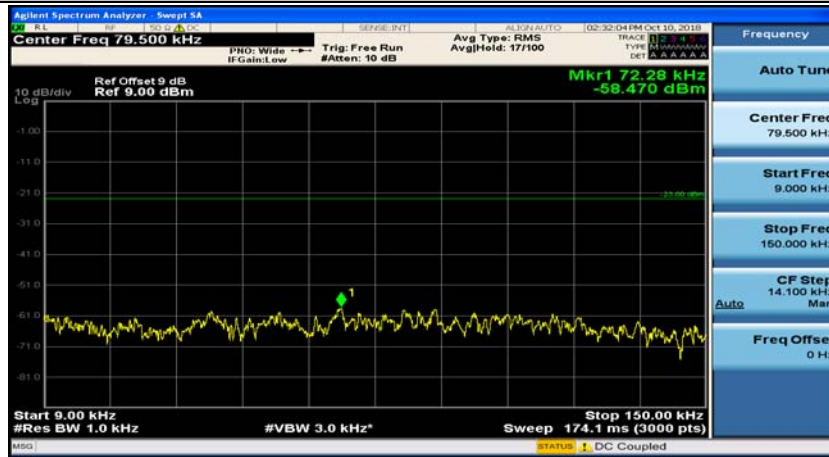

(Channel Bandwidth:15 MHz)_HCH_QPSK_1RB#0