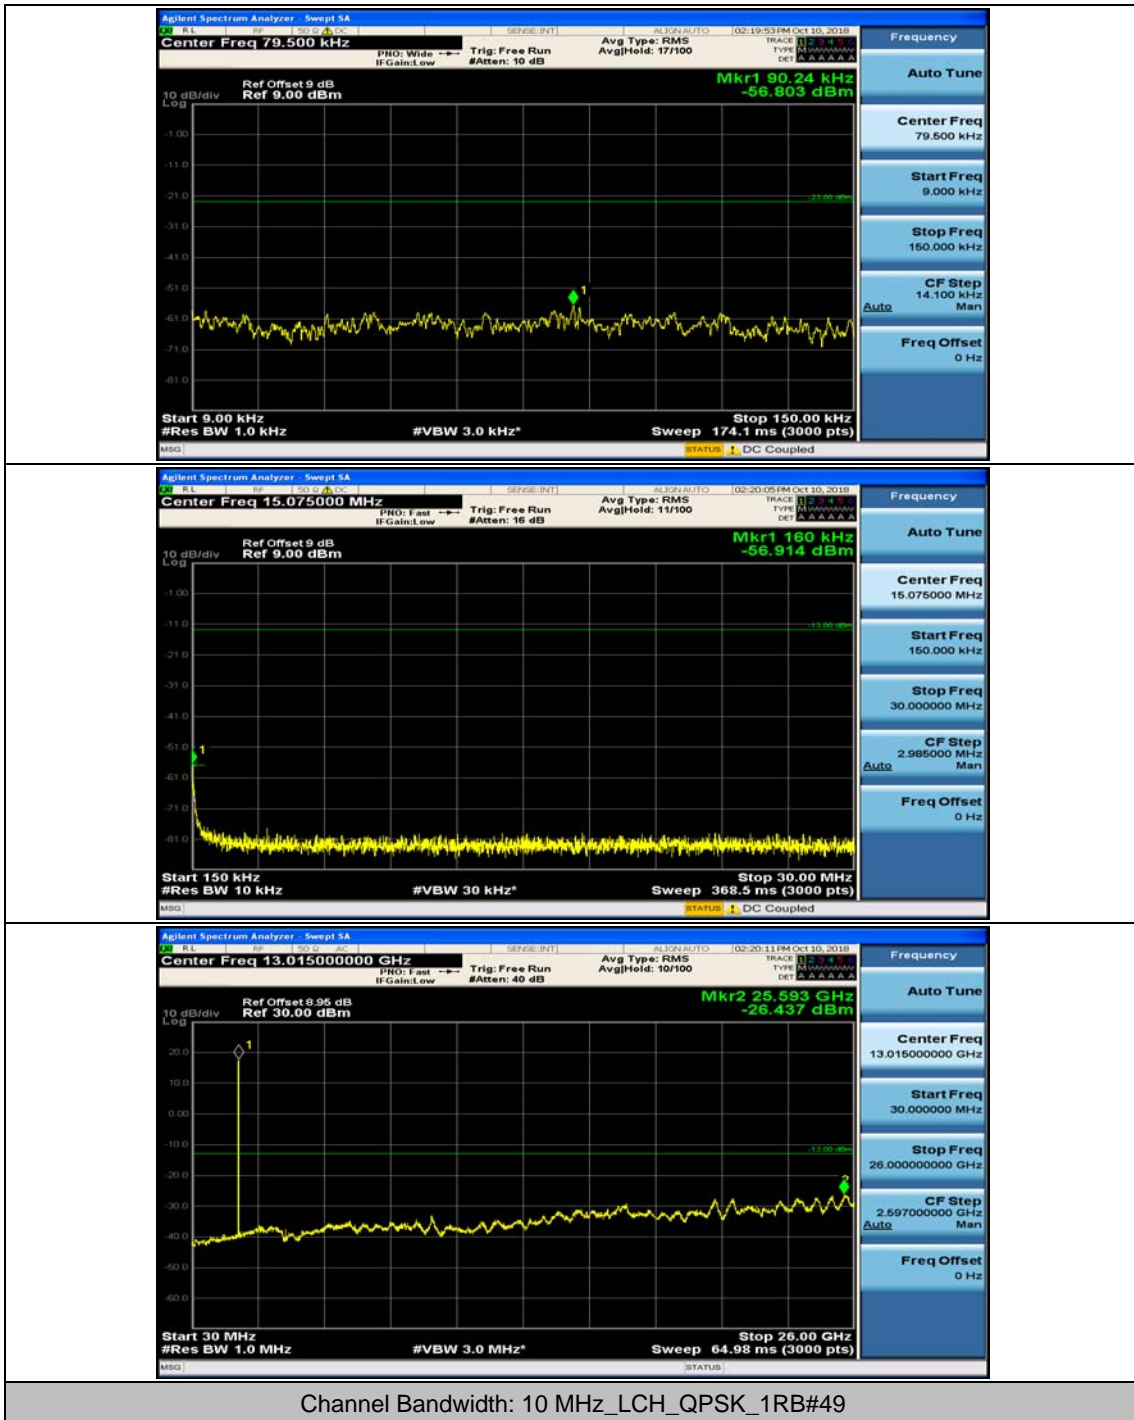

(Channel Bandwidth: 5 MHz)_MCH_16QAM_1RB#0

(Channel Bandwidth: 5 MHz)_MCH_16QAM_1RB#12

(Channel Bandwidth: 5 MHz)_HCH_16QAM_1RB#0

(Channel Bandwidth: 5 MHz)_HCH_16QAM_1RB#12

Channel Bandwidth: 10 MHz

Channel Bandwidth: 10 MHz_MCH_QPSK_1RB#0

Channel Bandwidth: 10 MHz_MCH_QPSK_1RB#24

Channel Bandwidth: 10 MHz_HCH_QPSK_1RB#0

Channel Bandwidth: 10 MHz_HCH_QPSK_1RB#24

Channel Bandwidth: 10 MHz_LCH_16QAM_1RB#0

Channel Bandwidth: 10 MHz_LCH_16QAM_1RB#24