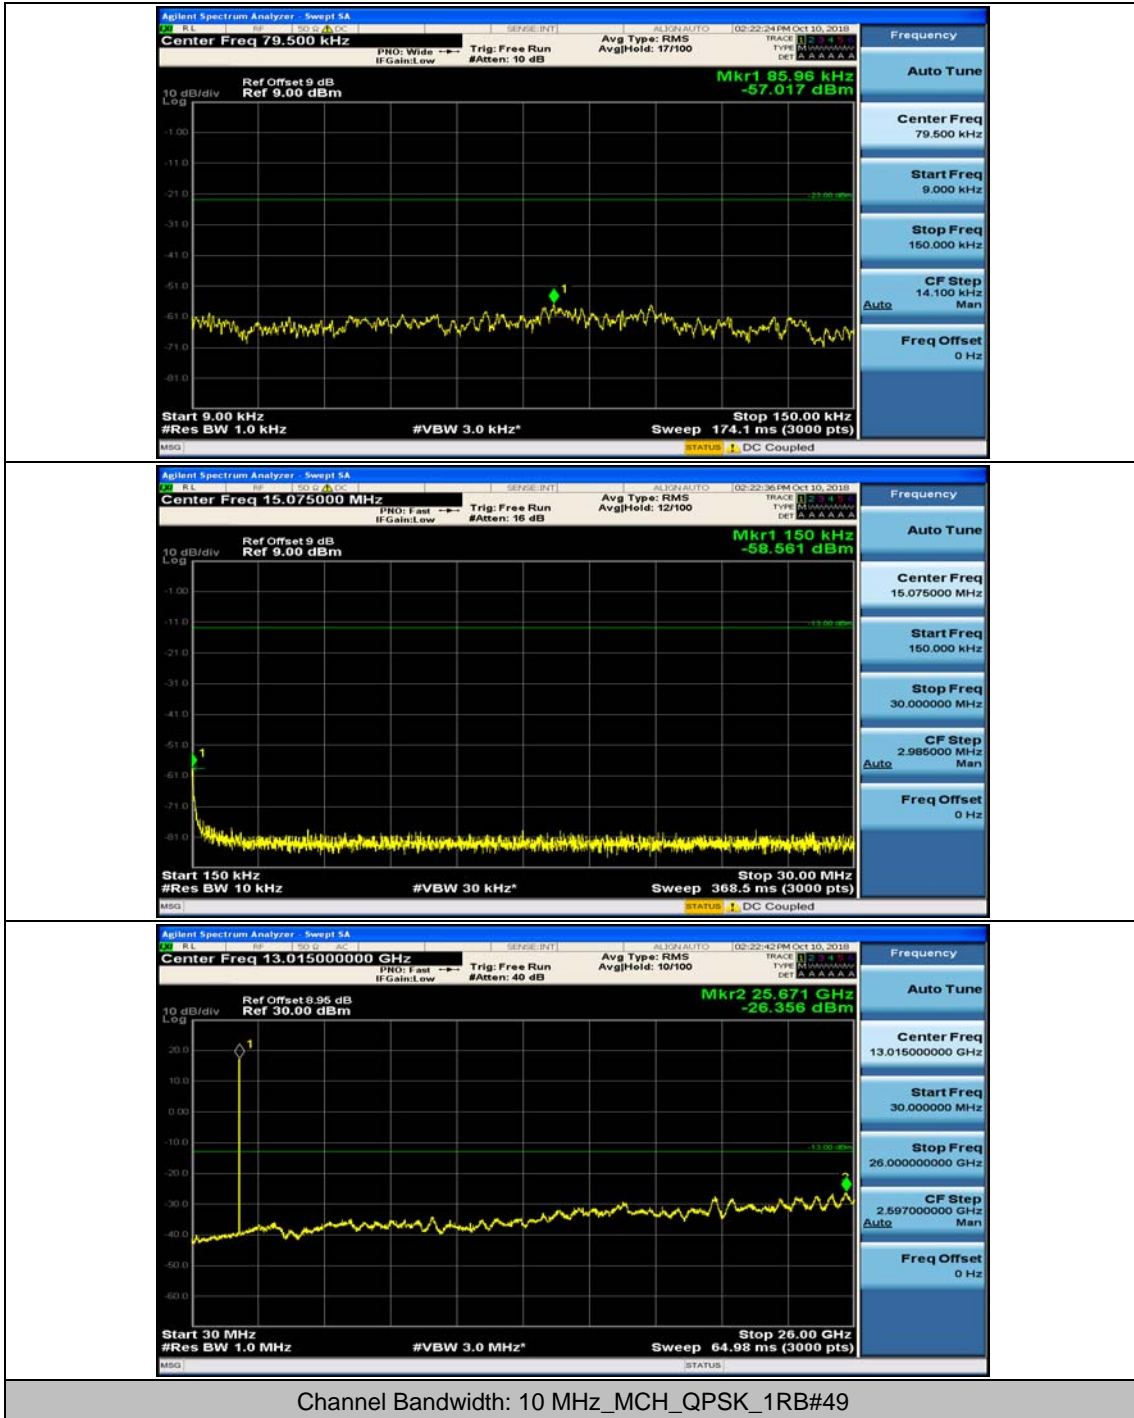

(Channel Bandwidth: 5 MHz)_MCH_16QAM_1RB#0

(Channel Bandwidth: 5 MHz)_MCH_16QAM_1RB#12

(Channel Bandwidth: 5 MHz)_HCH_16QAM_1RB#0

(Channel Bandwidth: 5 MHz)_HCH_16QAM_1RB#12

Channel Bandwidth: 10 MHz

Channel Bandwidth: 10 MHz_MCH_QPSK_1RB#0

Channel Bandwidth: 10 MHz_MCH_QPSK_1RB#24

Channel Bandwidth: 10 MHz_HCH_QPSK_1RB#0

Channel Bandwidth: 10 MHz_HCH_QPSK_1RB#24

Channel Bandwidth: 10 MHz_LCH_16QAM_1RB#0

Channel Bandwidth: 10 MHz_LCH_16QAM_1RB#24