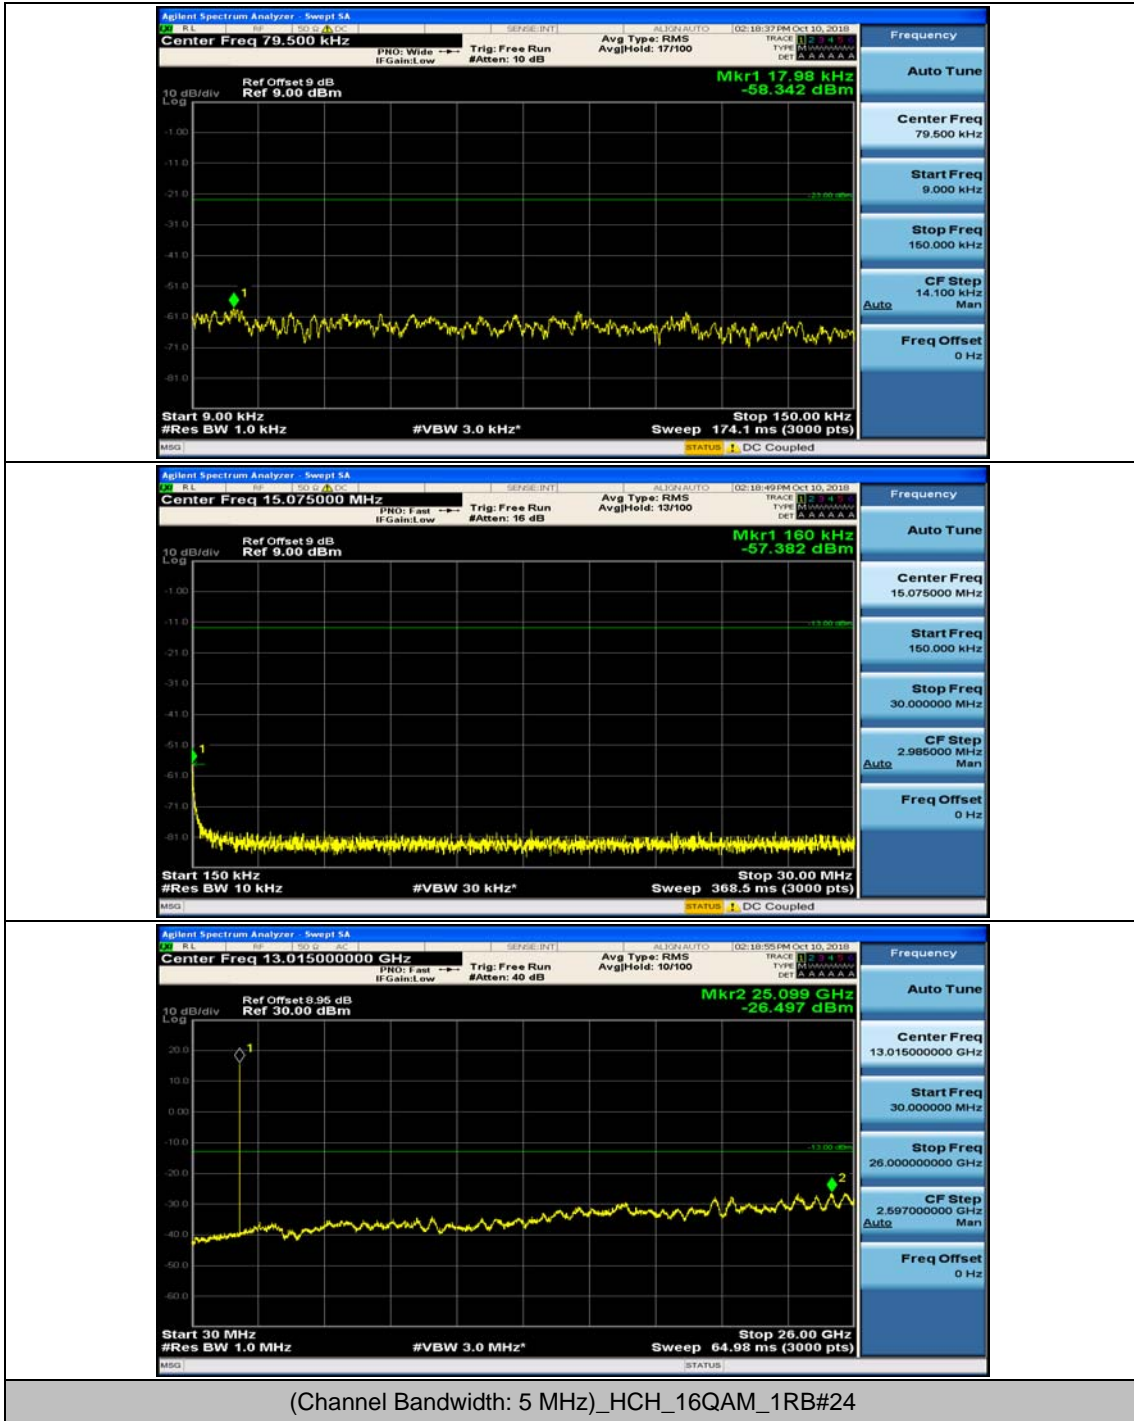

(Channel Bandwidth: 5 MHz)_MCH_16QAM_1RB#0

(Channel Bandwidth: 5 MHz)_MCH_16QAM_1RB#12

(Channel Bandwidth: 5 MHz)_HCH_16QAM_1RB#0

(Channel Bandwidth: 5 MHz)_HCH_16QAM_1RB#12

Channel Bandwidth: 10 MHz

Channel Bandwidth: 10 MHz_MCH_QPSK_1RB#0

Channel Bandwidth: 10 MHz_MCH_QPSK_1RB#24

Channel Bandwidth: 10 MHz_HCH_QPSK_1RB#0

Channel Bandwidth: 10 MHz_HCH_QPSK_1RB#24

Channel Bandwidth: 10 MHz_LCH_16QAM_1RB#0

Channel Bandwidth: 10 MHz_LCH_16QAM_1RB#24