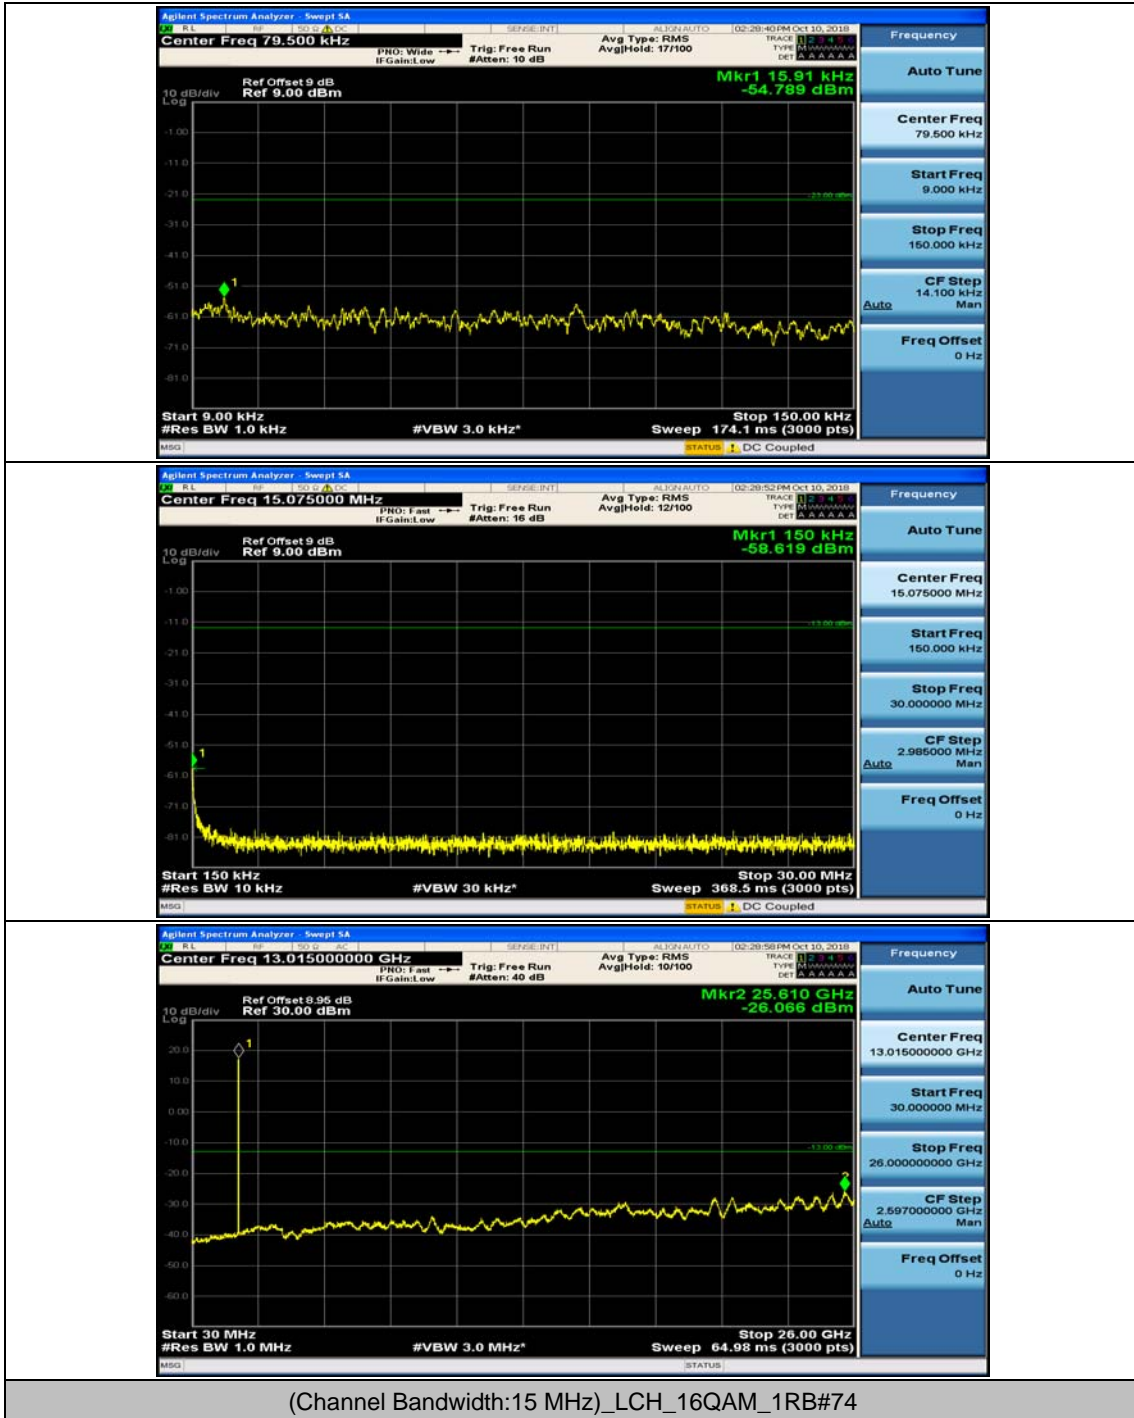

Channel Bandwidth: 10 MHz_MCH_16QAM_1RB#0

Channel Bandwidth: 10 MHz_MCH_16QAM_1RB#24

Channel Bandwidth: 10 MHz_HCH_16QAM_1RB#0

Channel Bandwidth: 10 MHz_HCH_16QAM_1RB#24

Channel Bandwidth: 15 MHz

(Channel Bandwidth:15 MHz)_MCH_QPSK_1RB#0

(Channel Bandwidth:15 MHz)_MCH_QPSK_1RB#37

(Channel Bandwidth:15 MHz)_HCH_QPSK_1RB#0

(Channel Bandwidth:15 MHz)_HCH_QPSK_1RB#37

(Channel Bandwidth:15 MHz)_LCH_16QAM_1RB#0

(Channel Bandwidth:15 MHz)_LCH_16QAM_1RB#37