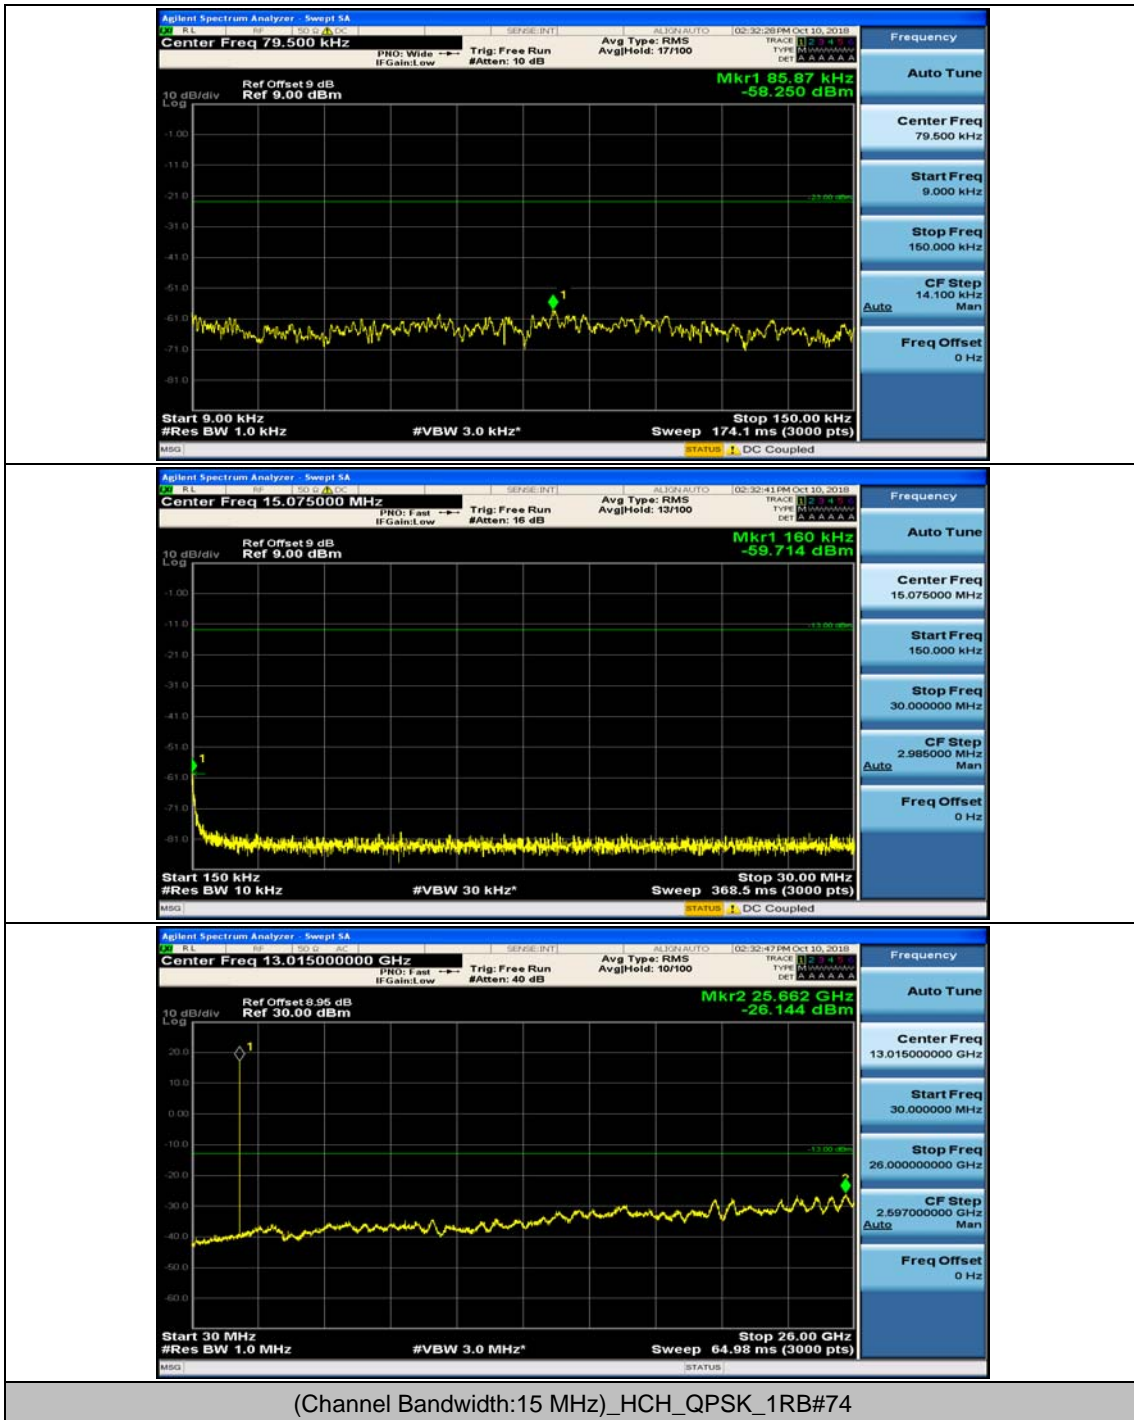

Channel Bandwidth: 10 MHz_MCH_16QAM_1RB#0

Channel Bandwidth: 10 MHz_MCH_16QAM_1RB#24

Channel Bandwidth: 10 MHz_HCH_16QAM_1RB#0

Channel Bandwidth: 10 MHz_HCH_16QAM_1RB#24

Channel Bandwidth: 15 MHz

(Channel Bandwidth:15 MHz)_MCH_QPSK_1RB#0

(Channel Bandwidth:15 MHz)_MCH_QPSK_1RB#37

(Channel Bandwidth:15 MHz)_HCH_QPSK_1RB#0

(Channel Bandwidth:15 MHz)_HCH_QPSK_1RB#37

(Channel Bandwidth:15 MHz)_LCH_16QAM_1RB#0

(Channel Bandwidth:15 MHz)_LCH_16QAM_1RB#37