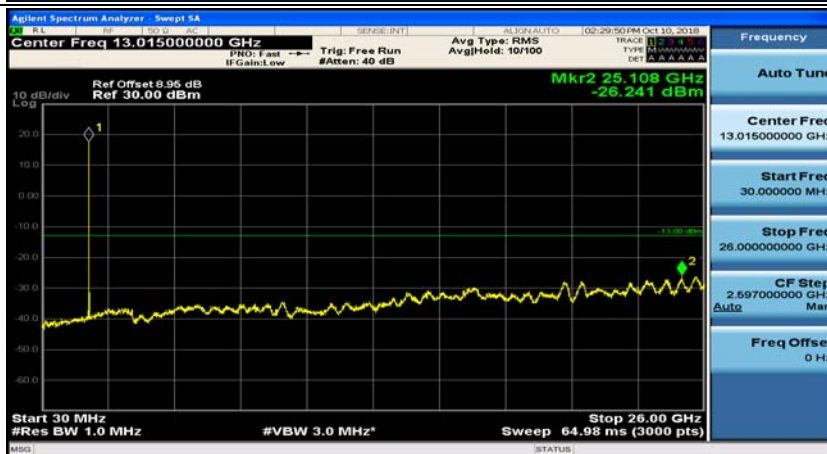

Channel Bandwidth: 10 MHz_MCH_16QAM_1RB#0

Channel Bandwidth: 10 MHz_MCH_16QAM_1RB#24

Channel Bandwidth: 10 MHz_HCH_16QAM_1RB#0

Channel Bandwidth: 10 MHz_HCH_16QAM_1RB#24

Channel Bandwidth: 15 MHz

(Channel Bandwidth:15 MHz)_MCH_QPSK_1RB#0