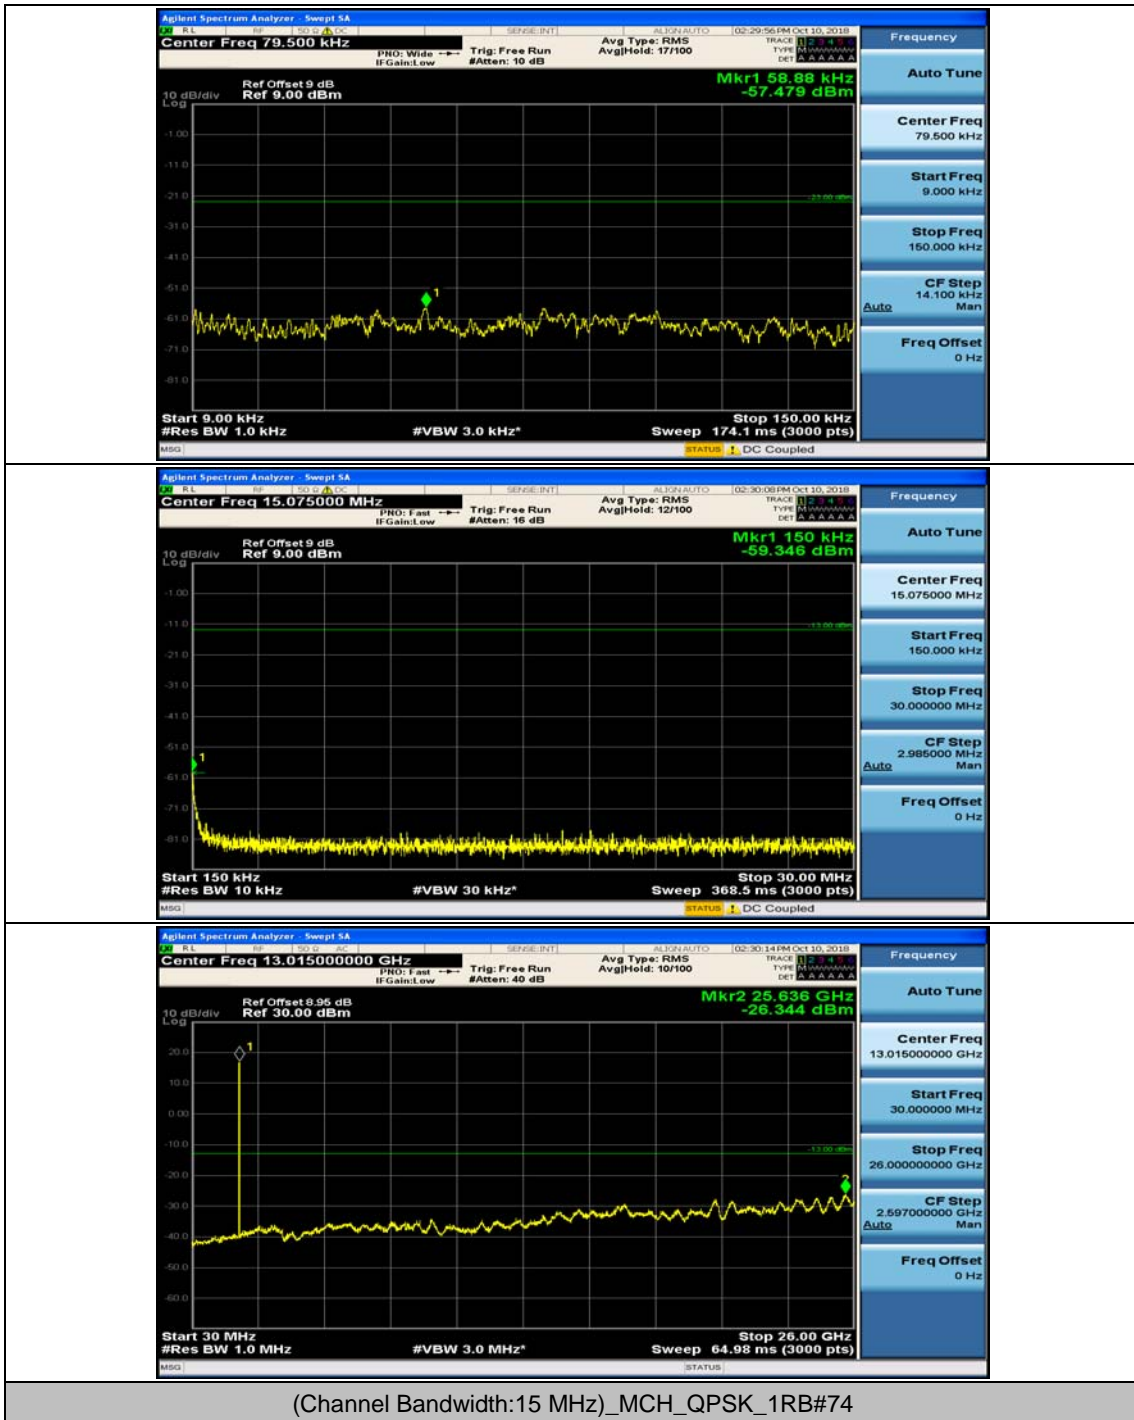

(Channel Bandwidth:15 MHz)_MCH_QPSK_1RB#37