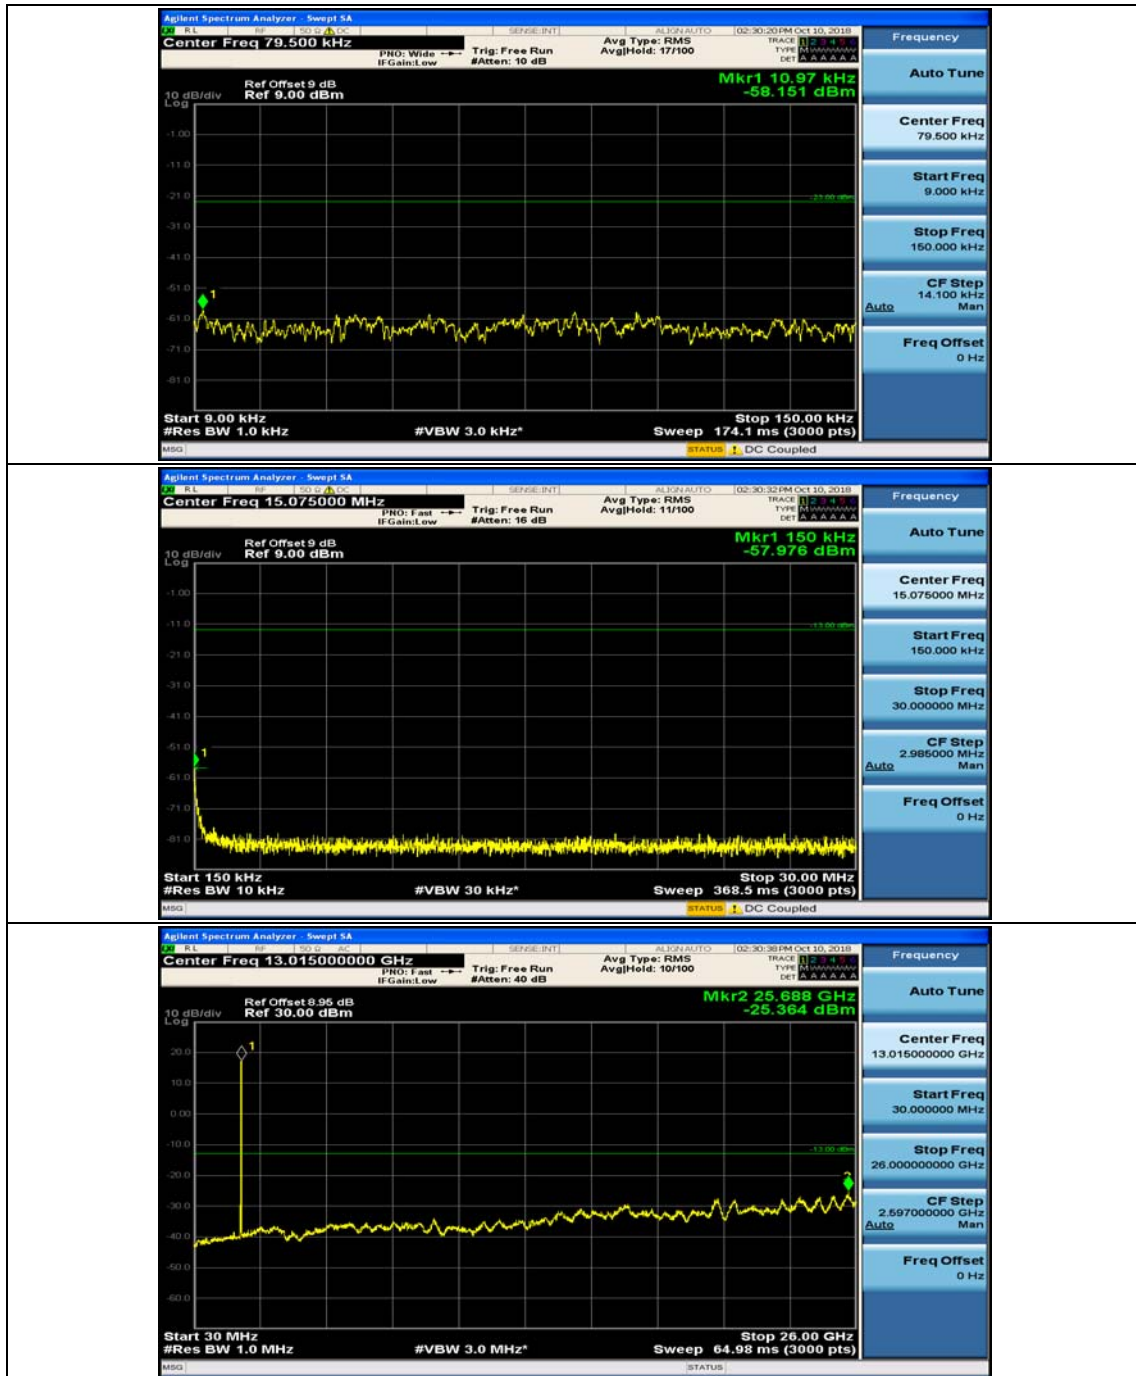

(Channel Bandwidth:15 MHz)_HCH_QPSK_1RB#0