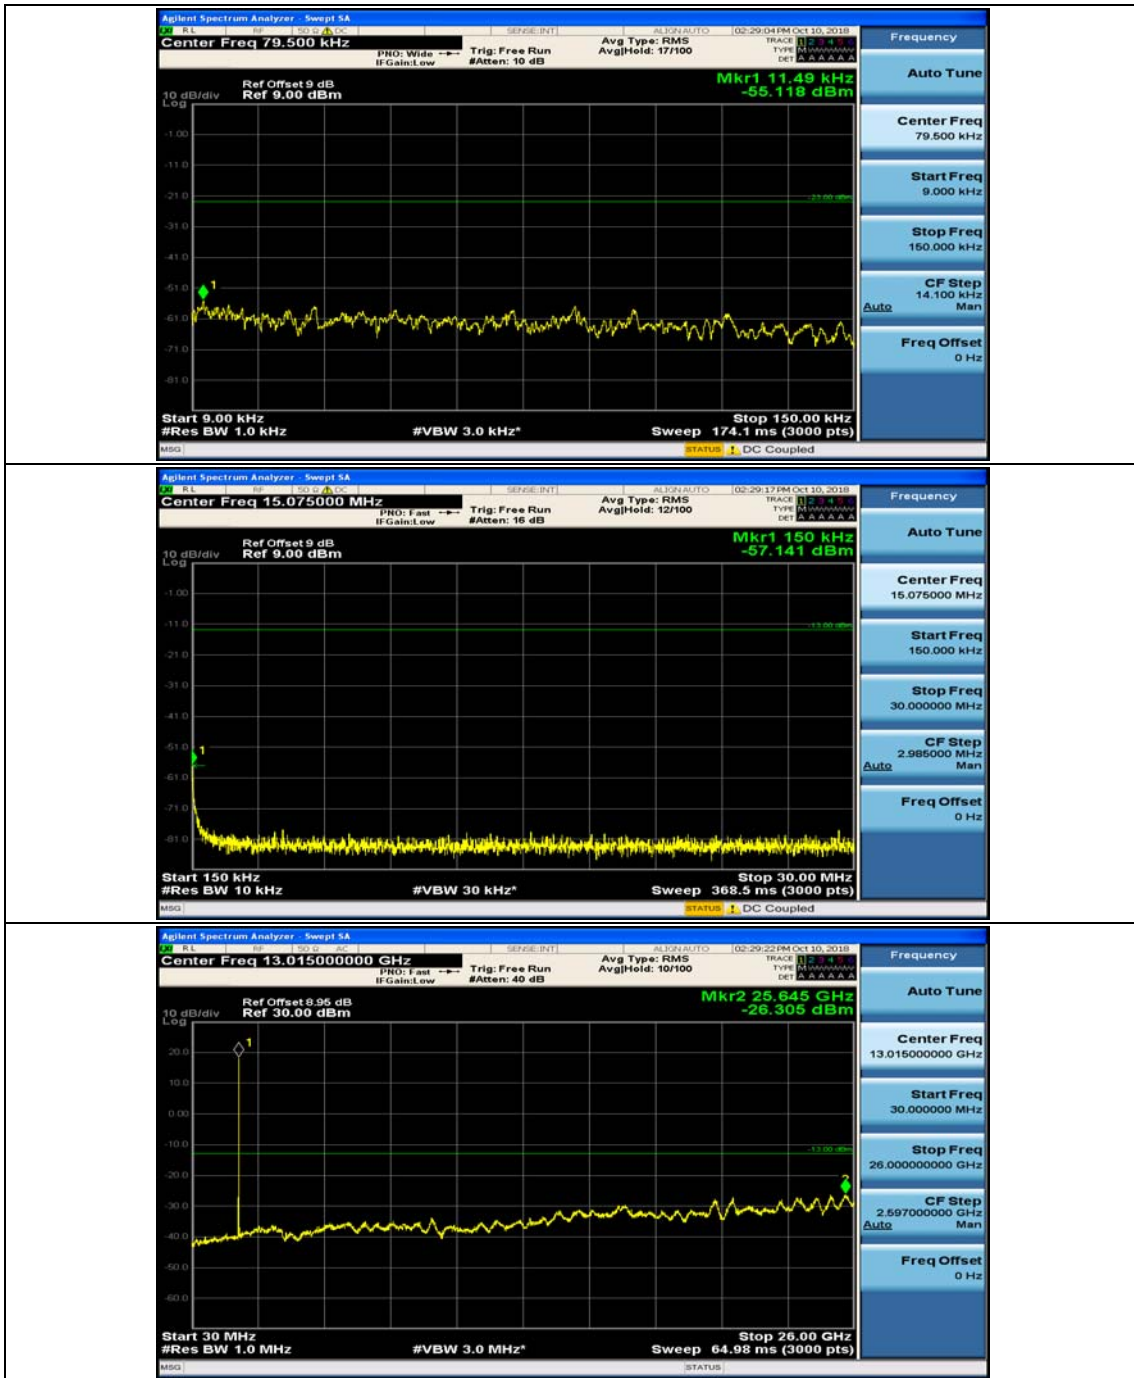

(Channel Bandwidth:15 MHz)_MCH_QPSK_1RB#37

(Channel Bandwidth:15 MHz)_HCH_QPSK_1RB#0

(Channel Bandwidth:15 MHz)_HCH_QPSK_1RB#37

(Channel Bandwidth:15 MHz)_LCH_16QAM_1RB#0

(Channel Bandwidth:15 MHz)_LCH_16QAM_1RB#37