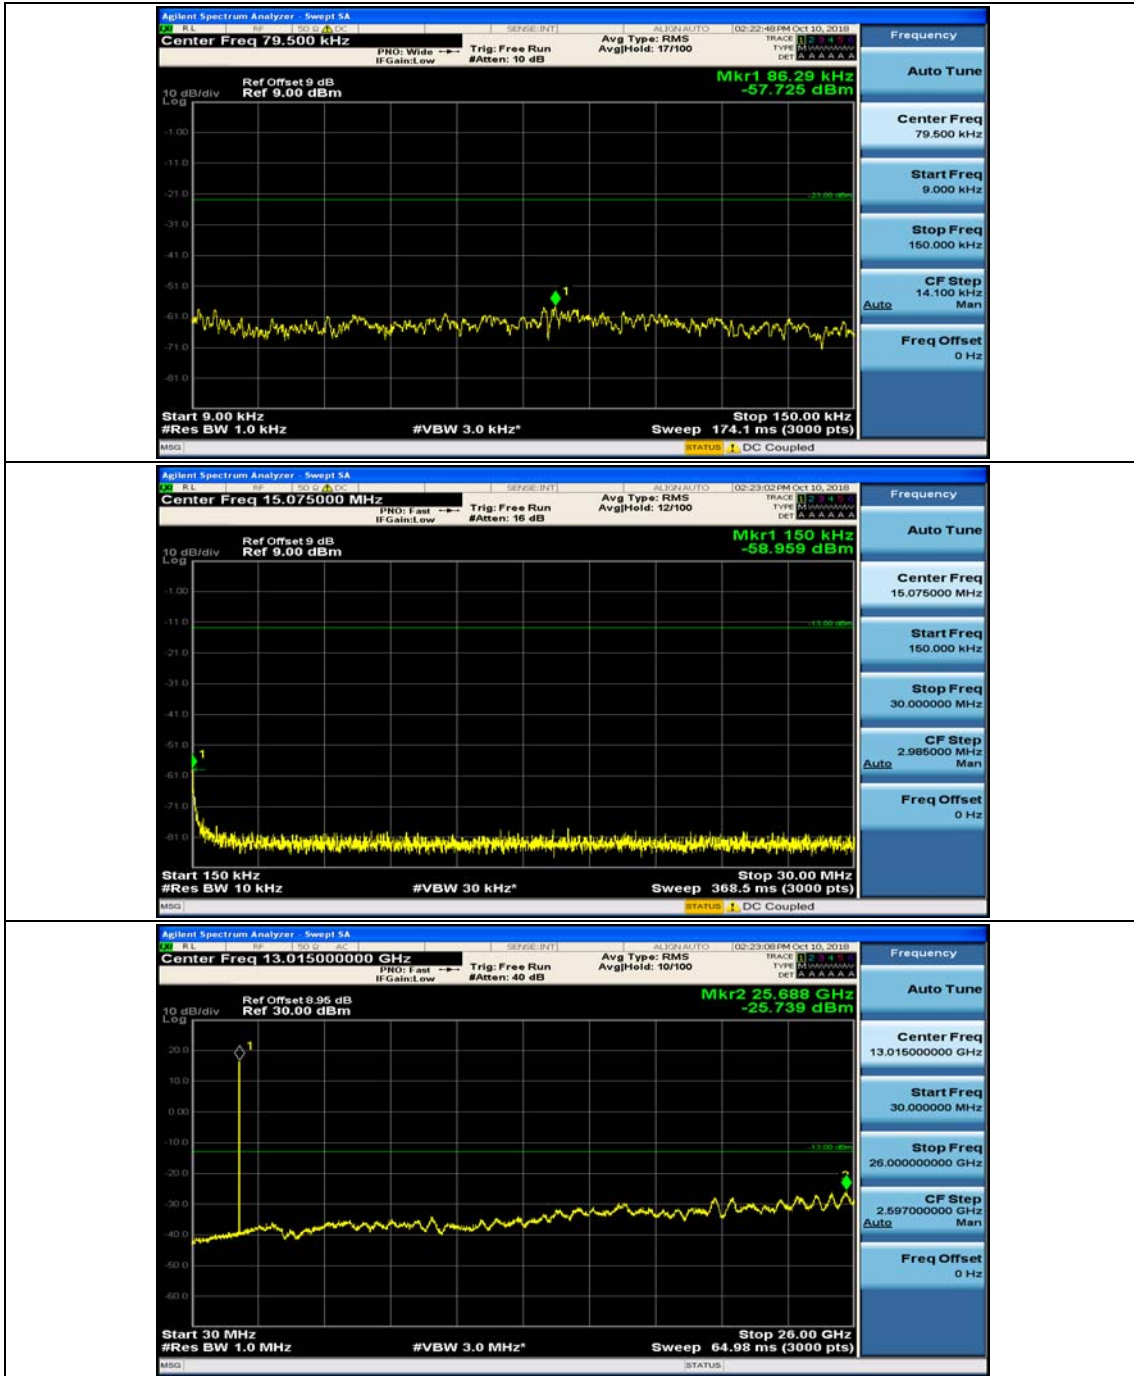

(Channel Bandwidth: 5 MHz)_MCH_16QAM_1RB#0

(Channel Bandwidth: 5 MHz)_MCH_16QAM_1RB#12

(Channel Bandwidth: 5 MHz)_HCH_16QAM_1RB#0

(Channel Bandwidth: 5 MHz)_HCH_16QAM_1RB#12

Channel Bandwidth: 10 MHz

Channel Bandwidth: 10 MHz_MCH_QPSK_1RB#0

Channel Bandwidth: 10 MHz_MCH_QPSK_1RB#24

Channel Bandwidth: 10 MHz_HCH_QPSK_1RB#0

Channel Bandwidth: 10 MHz_HCH_QPSK_1RB#24

Channel Bandwidth: 10 MHz_LCH_16QAM_1RB#0

Channel Bandwidth: 10 MHz_LCH_16QAM_1RB#24