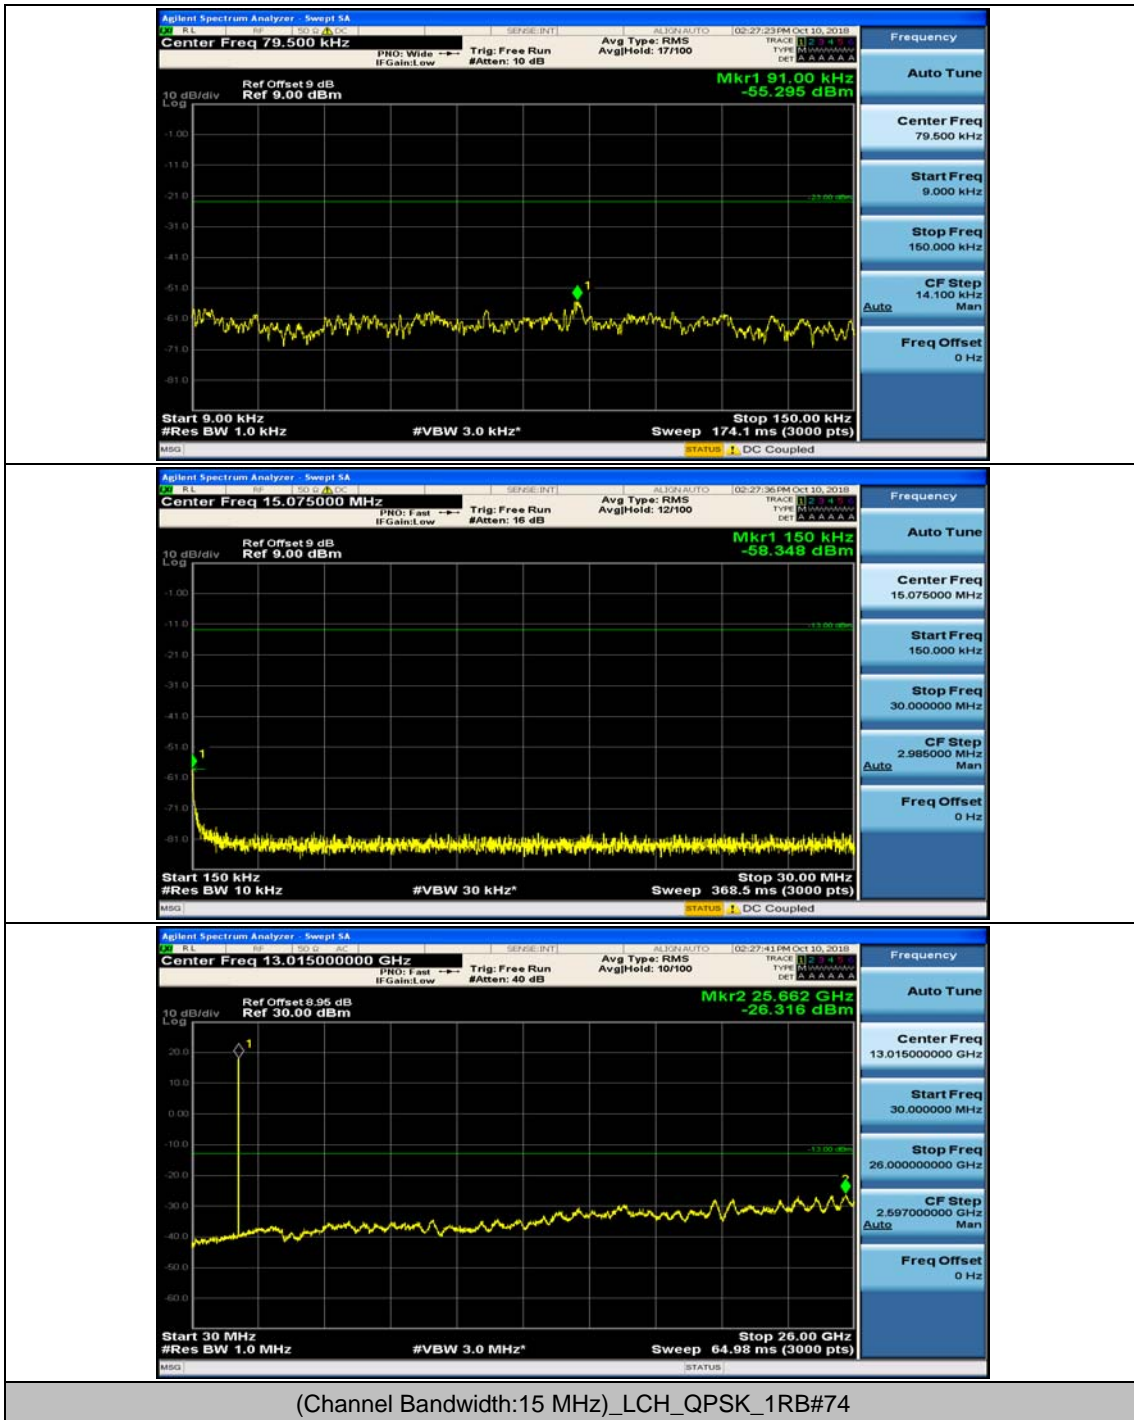

Channel Bandwidth: 10 MHz_MCH_QPSK_1RB#24

Channel Bandwidth: 10 MHz_HCH_QPSK_1RB#0

Channel Bandwidth: 10 MHz_HCH_QPSK_1RB#24

Channel Bandwidth: 10 MHz_LCH_16QAM_1RB#0

Channel Bandwidth: 10 MHz_LCH_16QAM_1RB#24

Channel Bandwidth: 10 MHz_MCH_16QAM_1RB#0

Channel Bandwidth: 10 MHz_MCH_16QAM_1RB#24

Channel Bandwidth: 10 MHz_HCH_16QAM_1RB#0

Channel Bandwidth: 10 MHz_HCH_16QAM_1RB#24

Channel Bandwidth: 15 MHz

(Channel Bandwidth:15 MHz)_MCH_QPSK_1RB#0