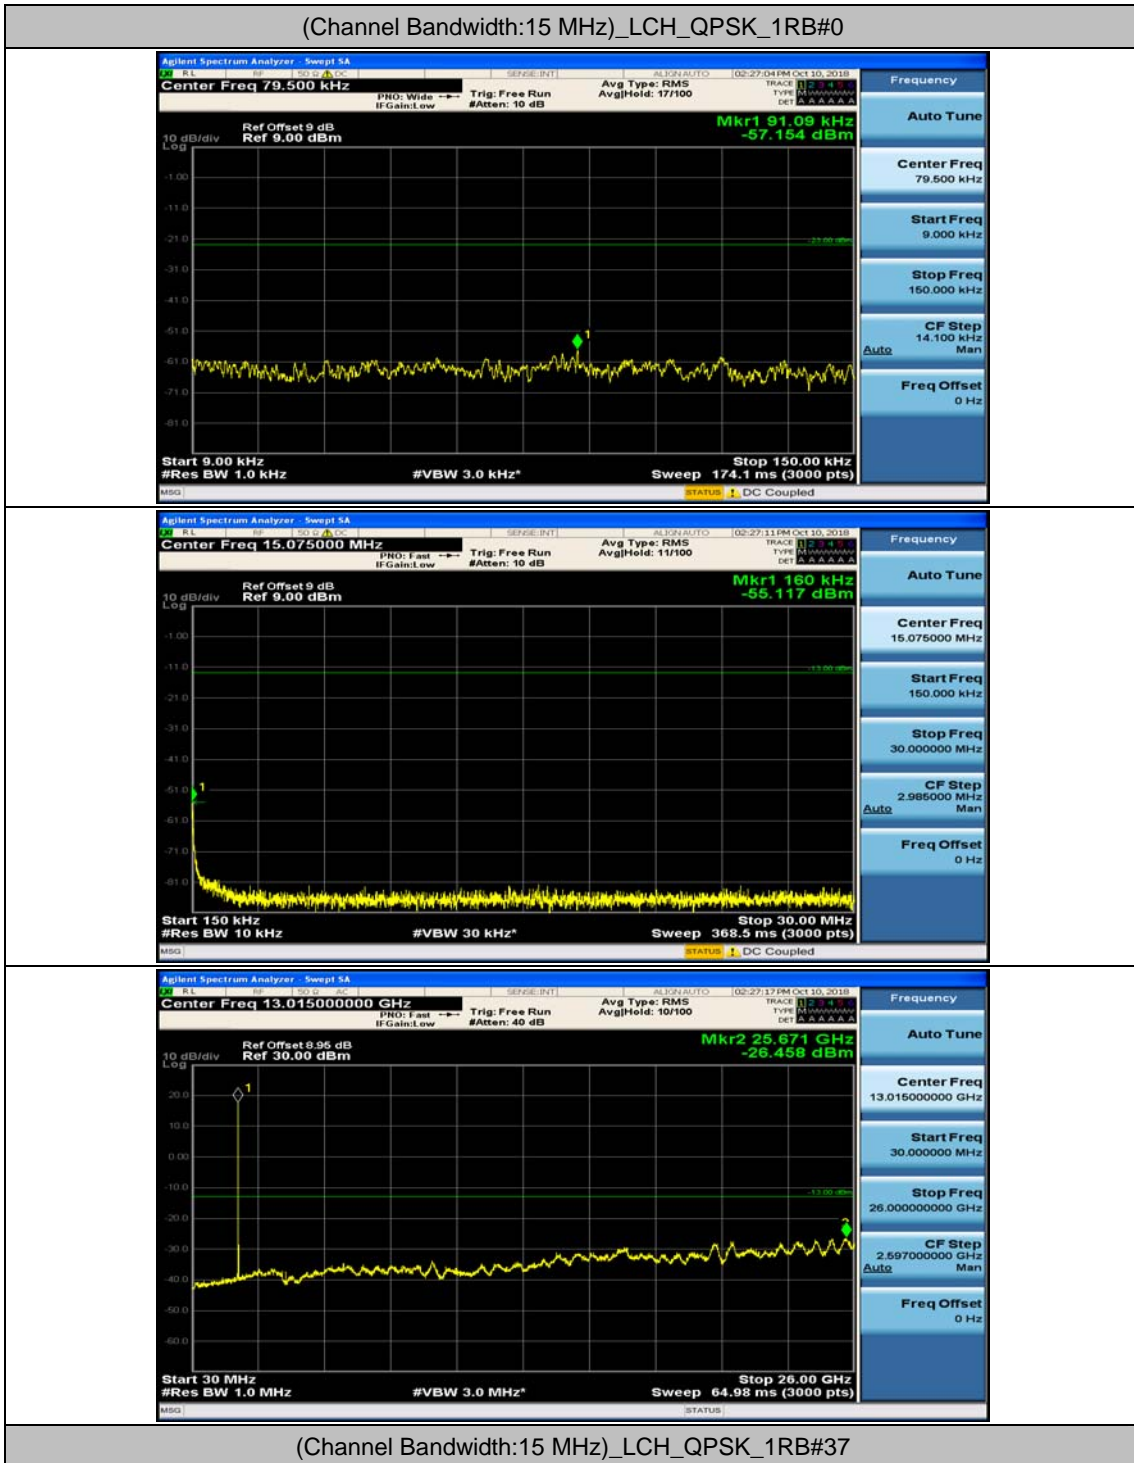

Channel Bandwidth: 10 MHz_MCH_QPSK_1RB#24

Channel Bandwidth: 10 MHz_HCH_QPSK_1RB#0

Channel Bandwidth: 10 MHz_HCH_QPSK_1RB#24

Channel Bandwidth: 10 MHz_LCH_16QAM_1RB#0

Channel Bandwidth: 10 MHz_LCH_16QAM_1RB#24

Channel Bandwidth: 10 MHz_MCH_16QAM_1RB#0

Channel Bandwidth: 10 MHz_MCH_16QAM_1RB#24

Channel Bandwidth: 10 MHz_HCH_16QAM_1RB#0

Channel Bandwidth: 10 MHz_HCH_16QAM_1RB#24

Channel Bandwidth: 15 MHz

(Channel Bandwidth:15 MHz)_MCH_QPSK_1RB#0