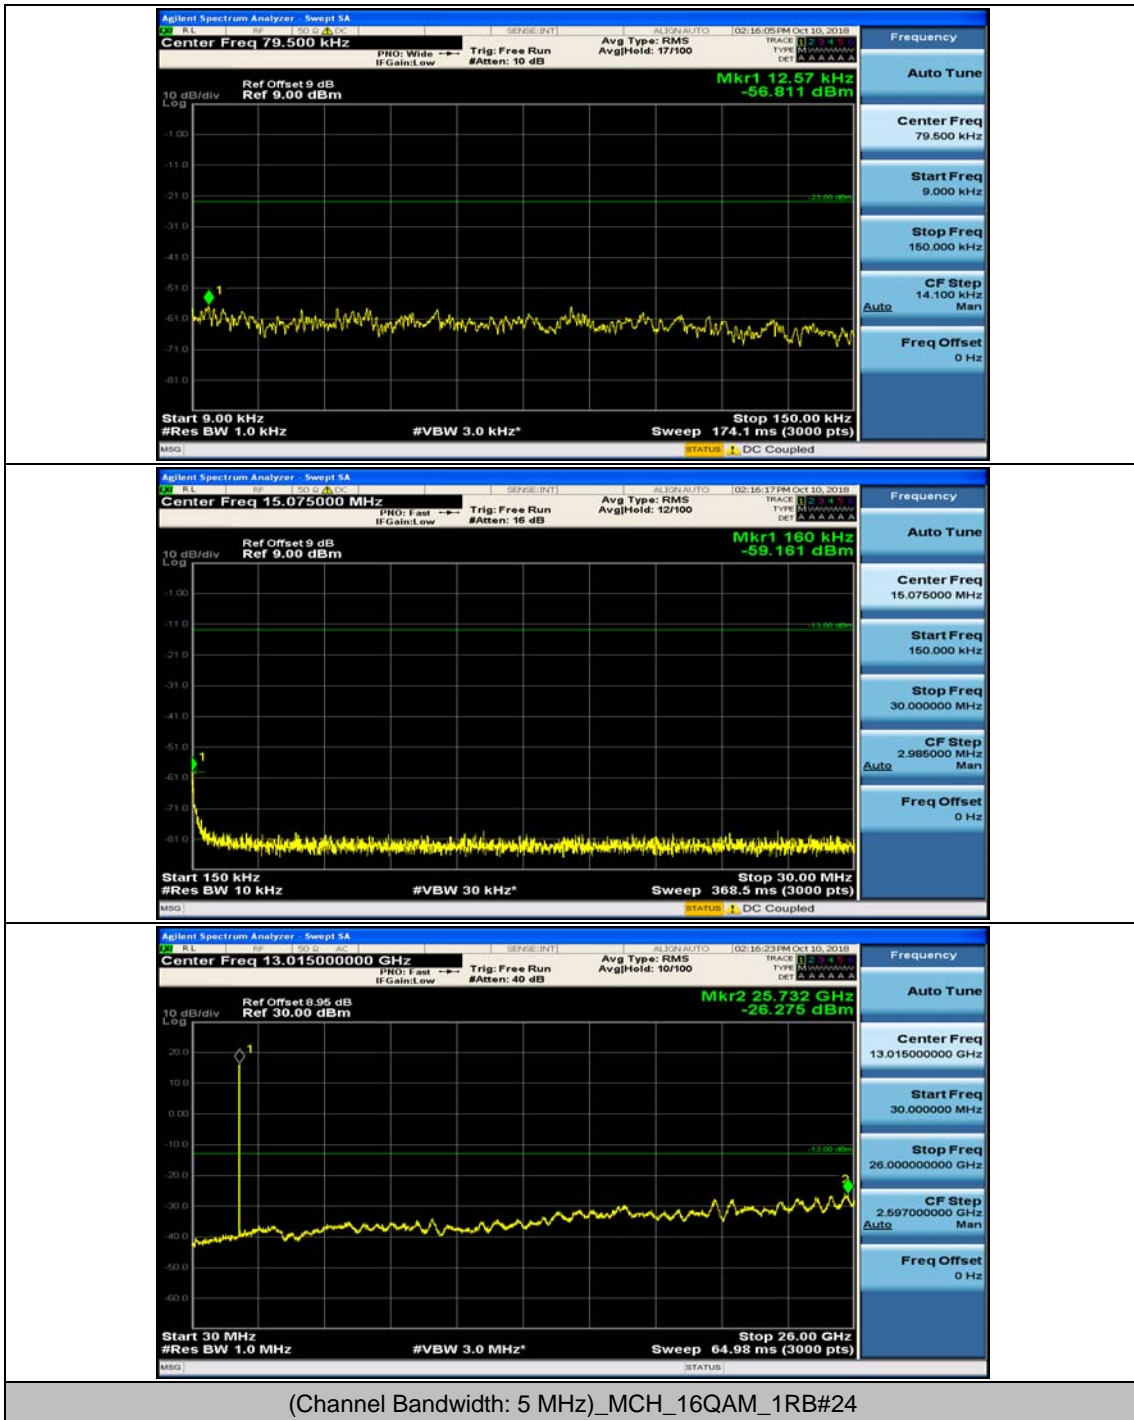

(Channel Bandwidth: 5 MHz)_MCH_16QAM_1RB#0

(Channel Bandwidth: 5 MHz)_MCH_16QAM_1RB#12

(Channel Bandwidth: 5 MHz)_HCH_16QAM_1RB#0

(Channel Bandwidth: 5 MHz)_HCH_16QAM_1RB#12

Channel Bandwidth: 10 MHz

Channel Bandwidth: 10 MHz_MCH_QPSK_1RB#0

Channel Bandwidth: 10 MHz_MCH_QPSK_1RB#24

Channel Bandwidth: 10 MHz_HCH_QPSK_1RB#0

Channel Bandwidth: 10 MHz_HCH_QPSK_1RB#24

Channel Bandwidth: 10 MHz_LCH_16QAM_1RB#0

Channel Bandwidth: 10 MHz_LCH_16QAM_1RB#24