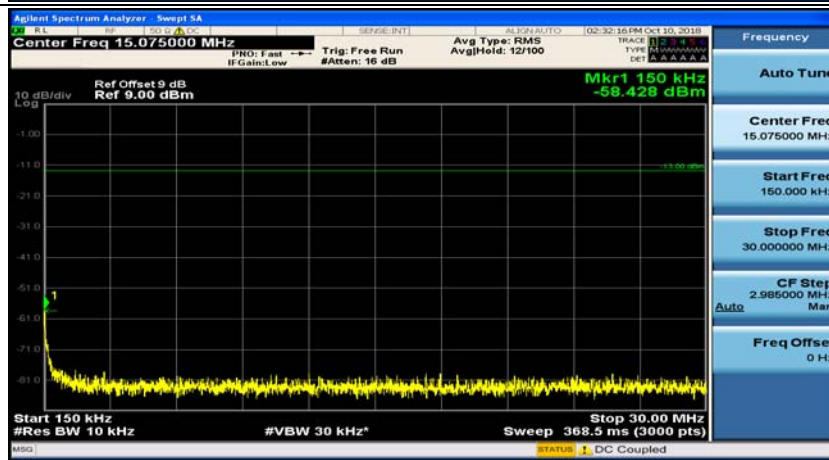

(Channel Bandwidth:15 MHz)_HCH_QPSK_1RB#0

(Channel Bandwidth:15 MHz)_HCH_QPSK_1RB#37