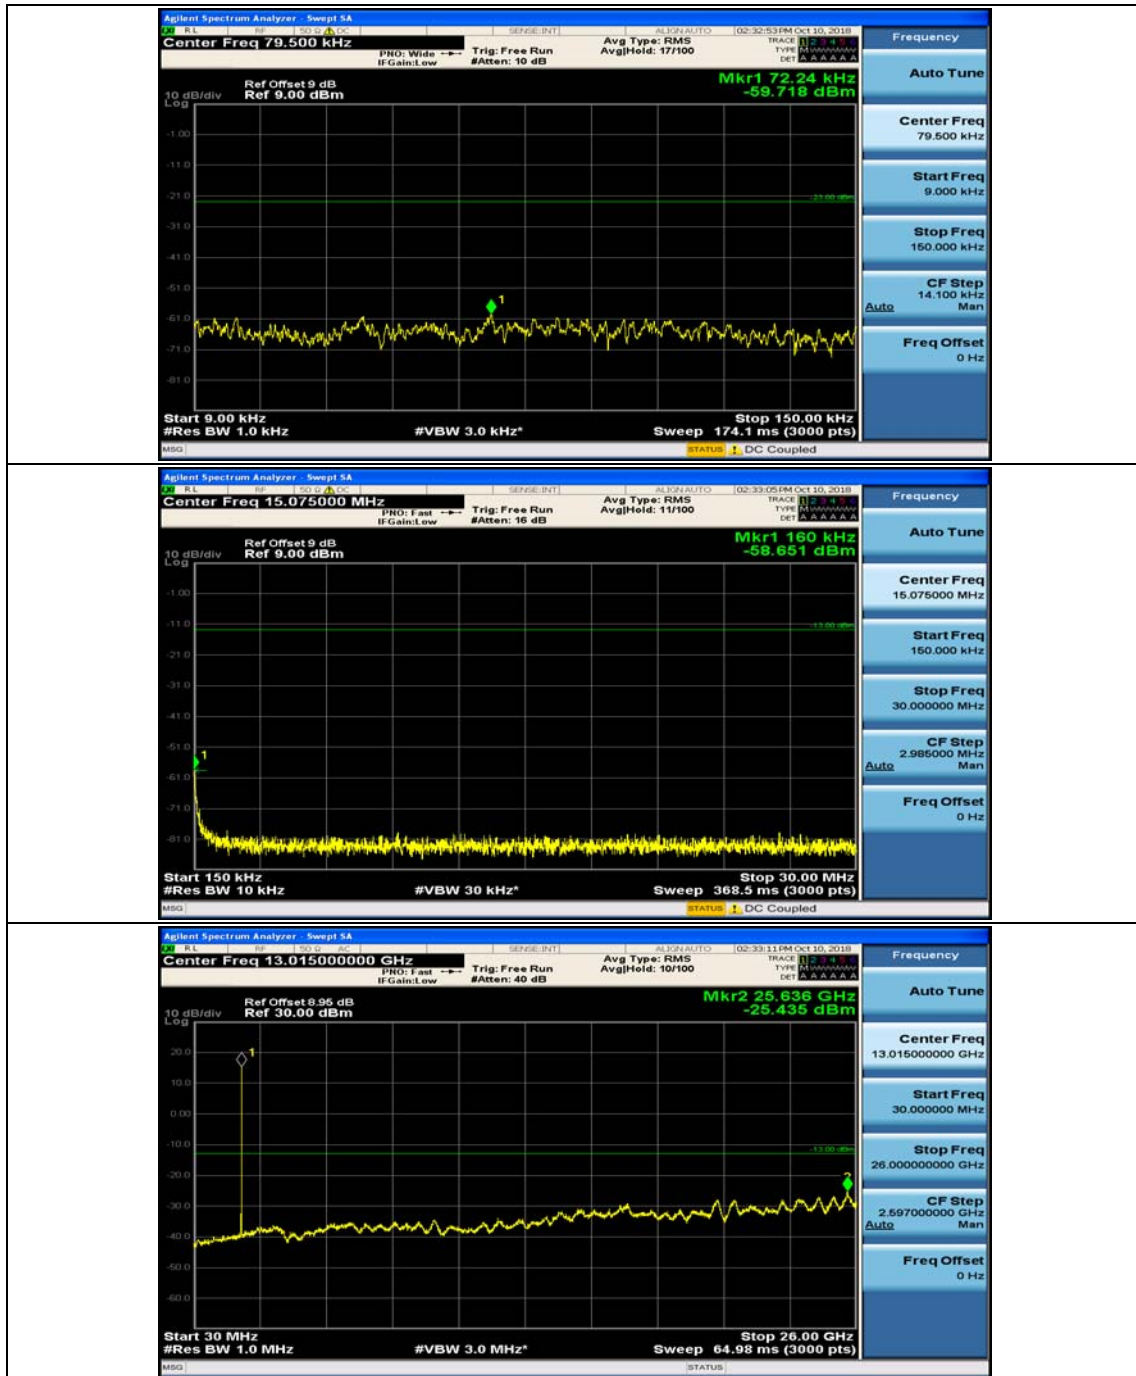

Channel Bandwidth: 10 MHz_MCH_16QAM_1RB#0

Channel Bandwidth: 10 MHz_MCH_16QAM_1RB#24

Channel Bandwidth: 10 MHz_HCH_16QAM_1RB#0

Channel Bandwidth: 10 MHz_HCH_16QAM_1RB#24

Channel Bandwidth: 15 MHz

(Channel Bandwidth:15 MHz)_MCH_QPSK_1RB#0

(Channel Bandwidth:15 MHz)_MCH_QPSK_1RB#37

(Channel Bandwidth:15 MHz)_HCH_QPSK_1RB#0

(Channel Bandwidth:15 MHz)_HCH_QPSK_1RB#37

(Channel Bandwidth:15 MHz)_LCH_16QAM_1RB#0

(Channel Bandwidth:15 MHz)_LCH_16QAM_1RB#37