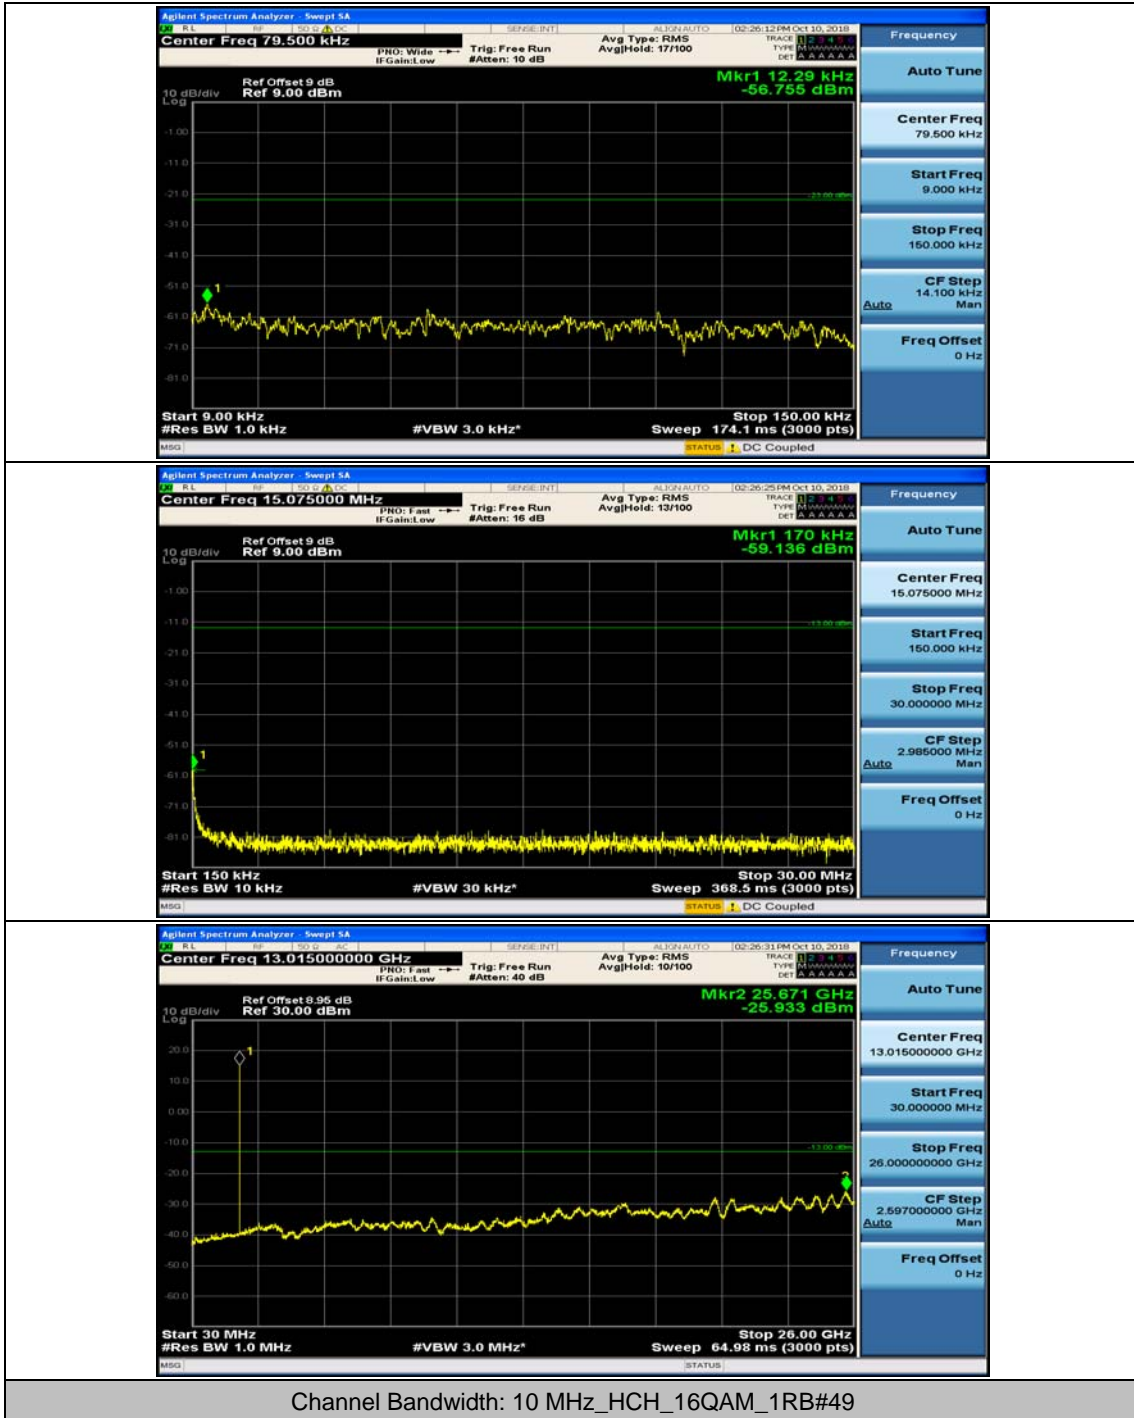

Channel Bandwidth: 10 MHz_MCH_QPSK_1RB#24

Channel Bandwidth: 10 MHz_HCH_QPSK_1RB#0

Channel Bandwidth: 10 MHz_HCH_QPSK_1RB#24

Channel Bandwidth: 10 MHz_LCH_16QAM_1RB#0

Channel Bandwidth: 10 MHz_LCH_16QAM_1RB#24

Channel Bandwidth: 10 MHz_MCH_16QAM_1RB#0

Channel Bandwidth: 10 MHz_MCH_16QAM_1RB#24

Channel Bandwidth: 10 MHz_HCH_16QAM_1RB#0

Channel Bandwidth: 10 MHz_HCH_16QAM_1RB#24

Channel Bandwidth: 15 MHz

(Channel Bandwidth:15 MHz)_MCH_QPSK_1RB#0

(Channel Bandwidth:15 MHz)_MCH_QPSK_1RB#37

(Channel Bandwidth:15 MHz)_HCH_QPSK_1RB#0

(Channel Bandwidth:15 MHz)_HCH_QPSK_1RB#37

(Channel Bandwidth:15 MHz)_LCH_16QAM_1RB#0

(Channel Bandwidth:15 MHz)_LCH_16QAM_1RB#37