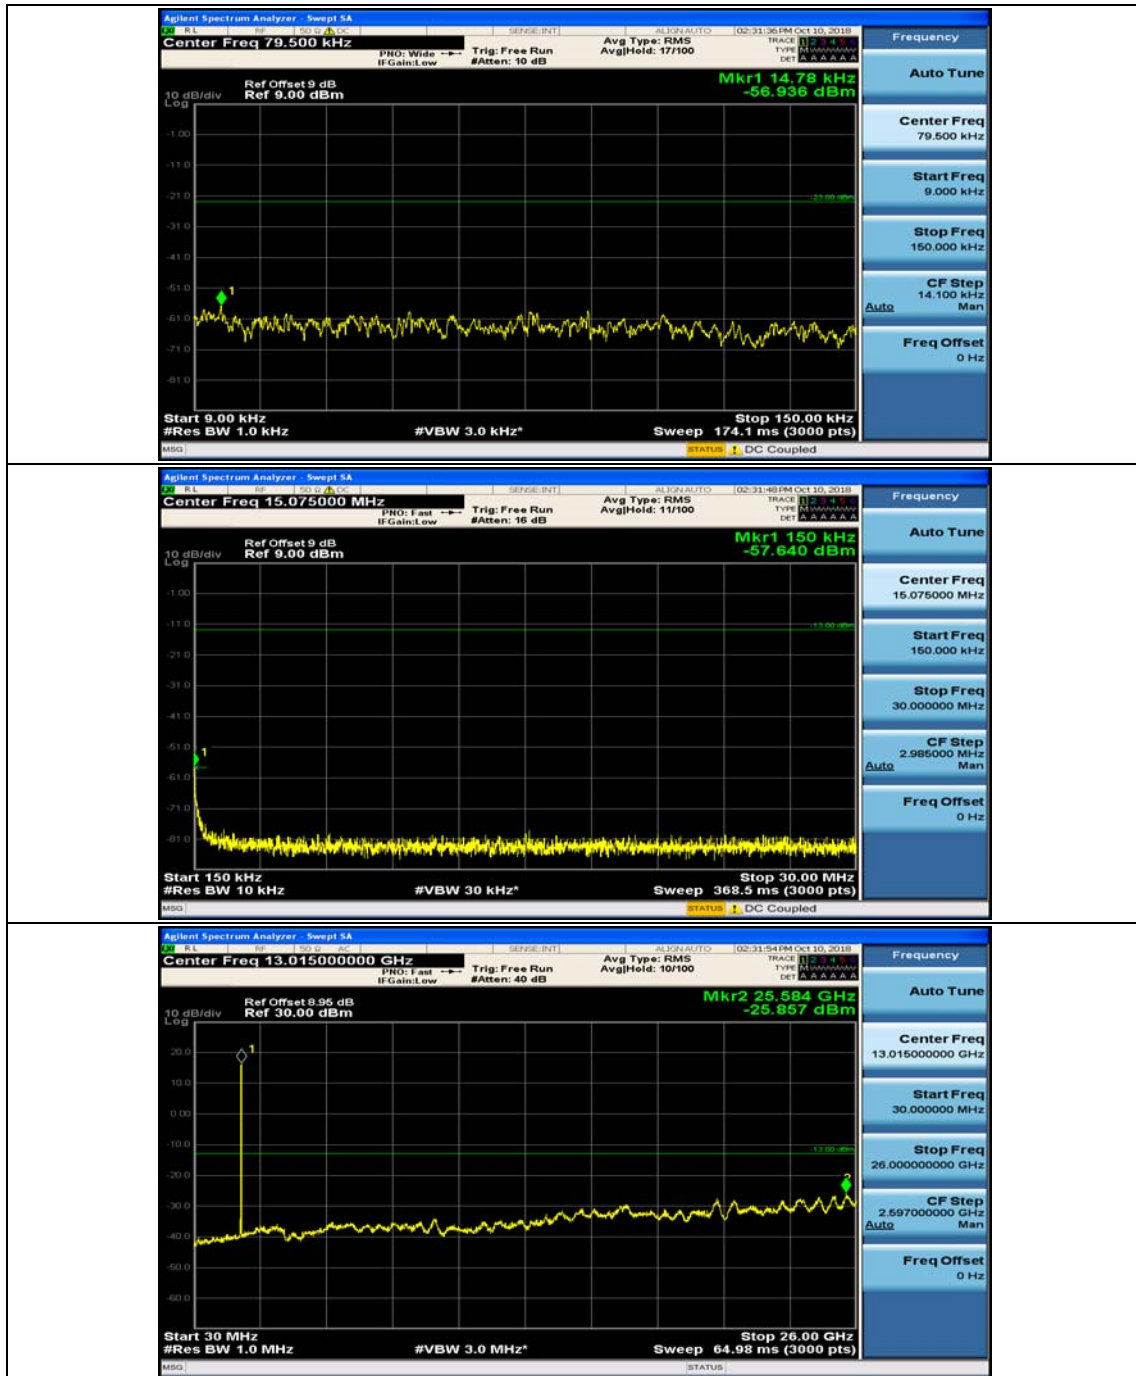

(Channel Bandwidth:15 MHz)_HCH_16QAM_1RB#0