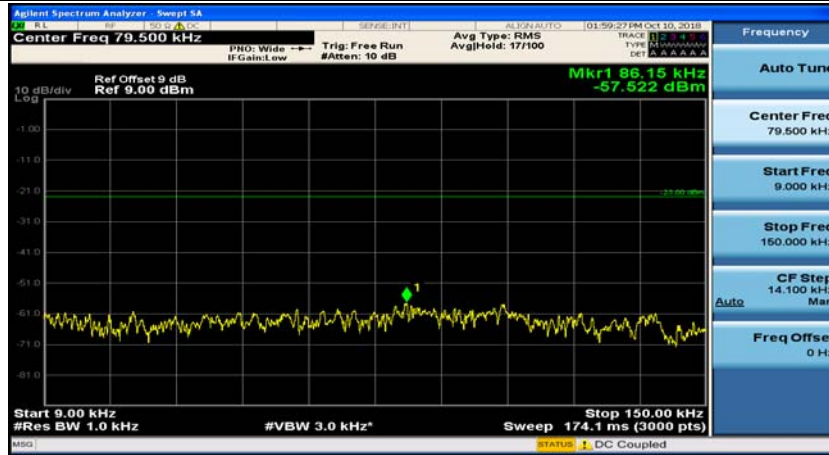

(Channel Bandwidth: 1.4 MHz)_MCH_QPSK_1RB#0

(Channel Bandwidth: 1.4 MHz)_MCH_QPSK_1RB#3

(Channel Bandwidth: 1.4 MHz)_HCH_QPSK_1RB#0

(Channel Bandwidth: 1.4 MHz)_HCH_QPSK_1RB#3

(Channel Bandwidth: 1.4 MHz)_LCH_16QAM_1RB#0

(Channel Bandwidth: 1.4 MHz)_LCH_16QAM_1RB#3

(Channel Bandwidth: 1.4 MHz)_MCH_16QAM_1RB#0

(Channel Bandwidth: 1.4 MHz)_MCH_16QAM_1RB#3

(Channel Bandwidth: 1.4 MHz)_HCH_16QAM_1RB#0

(Channel Bandwidth: 1.4 MHz)_HCH_16QAM_1RB#3