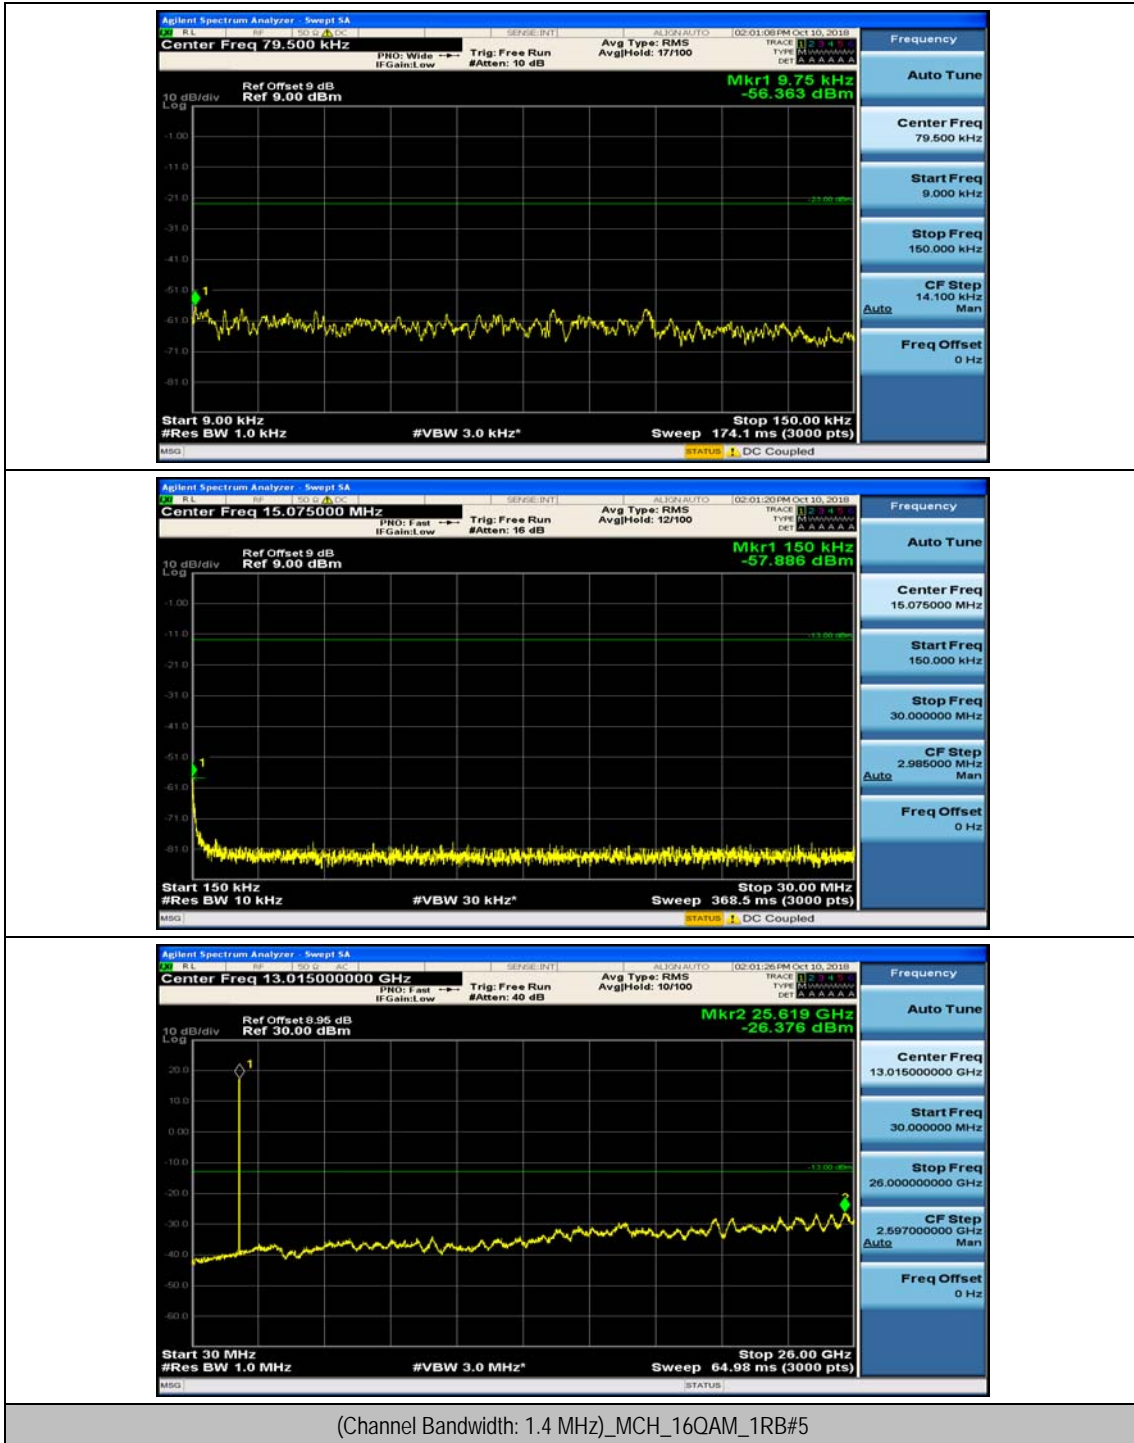

(Channel Bandwidth: 1.4 MHz)_MCH_QPSK_1RB#0

(Channel Bandwidth: 1.4 MHz)_MCH_QPSK_1RB#3

(Channel Bandwidth: 1.4 MHz)_HCH_QPSK_1RB#0

(Channel Bandwidth: 1.4 MHz)_HCH_QPSK_1RB#3

(Channel Bandwidth: 1.4 MHz)_LCH_16QAM_1RB#0

(Channel Bandwidth: 1.4 MHz)_LCH_16QAM_1RB#3

(Channel Bandwidth: 1.4 MHz)_MCH_16QAM_1RB#0

(Channel Bandwidth: 1.4 MHz)_MCH_16QAM_1RB#3

(Channel Bandwidth: 1.4 MHz)_HCH_16QAM_1RB#0

(Channel Bandwidth: 1.4 MHz)_HCH_16QAM_1RB#3

Channel Bandwidth: 3 MHz

(Channel Bandwidth: 3 MHz)_MCH_QPSK_1RB#0

(Channel Bandwidth: 3 MHz)_MCH_QPSK_1RB#7

(Channel Bandwidth: 3 MHz)_HCH_QPSK_1RB#0

(Channel Bandwidth: 3 MHz)_HCH_QPSK_1RB#7

(Channel Bandwidth: 3 MHz)_LCH_16QAM_1RB#0