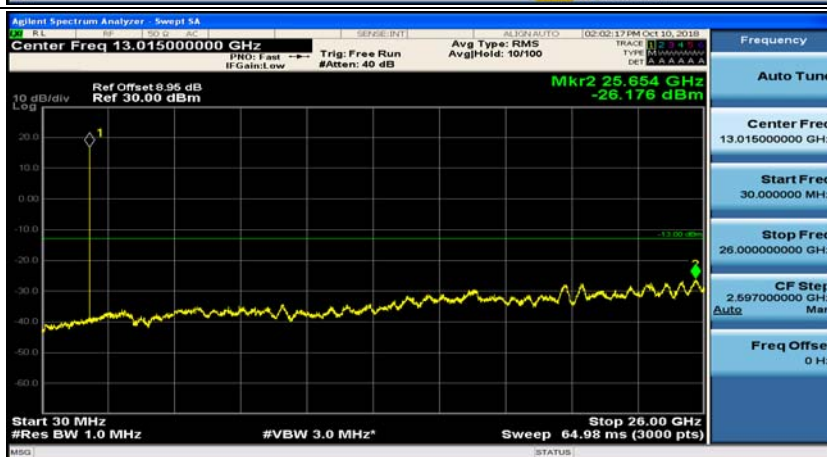

(Channel Bandwidth: 1.4 MHz)_MCH_QPSK_1RB#0

(Channel Bandwidth: 1.4 MHz)_MCH_QPSK_1RB#3

(Channel Bandwidth: 1.4 MHz)_HCH_QPSK_1RB#0

(Channel Bandwidth: 1.4 MHz)_HCH_QPSK_1RB#3

(Channel Bandwidth: 1.4 MHz)_LCH_16QAM_1RB#0

(Channel Bandwidth: 1.4 MHz)_LCH_16QAM_1RB#3

(Channel Bandwidth: 1.4 MHz)_MCH_16QAM_1RB#0

(Channel Bandwidth: 1.4 MHz)_MCH_16QAM_1RB#3

(Channel Bandwidth: 1.4 MHz)_HCH_16QAM_1RB#0

(Channel Bandwidth: 1.4 MHz)_HCH_16QAM_1RB#3