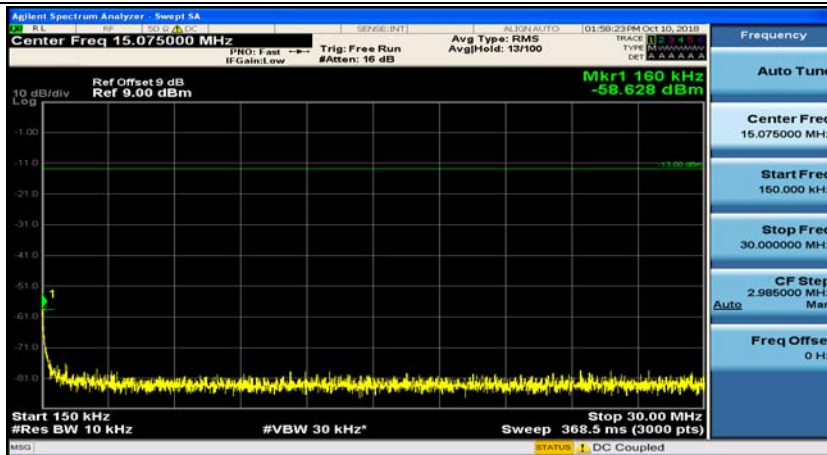

(Channel Bandwidth: 1.4 MHz)_MCH_QPSK_1RB#0

(Channel Bandwidth: 1.4 MHz)_MCH_QPSK_1RB#3

(Channel Bandwidth: 1.4 MHz)_HCH_QPSK_1RB#0

(Channel Bandwidth: 1.4 MHz)_HCH_QPSK_1RB#3

(Channel Bandwidth: 1.4 MHz)_LCH_16QAM_1RB#0

(Channel Bandwidth: 1.4 MHz)_LCH_16QAM_1RB#3

(Channel Bandwidth: 1.4 MHz)_MCH_16QAM_1RB#0

(Channel Bandwidth: 1.4 MHz)_MCH_16QAM_1RB#3

(Channel Bandwidth: 1.4 MHz)_HCH_16QAM_1RB#0

(Channel Bandwidth: 1.4 MHz)_HCH_16QAM_1RB#3