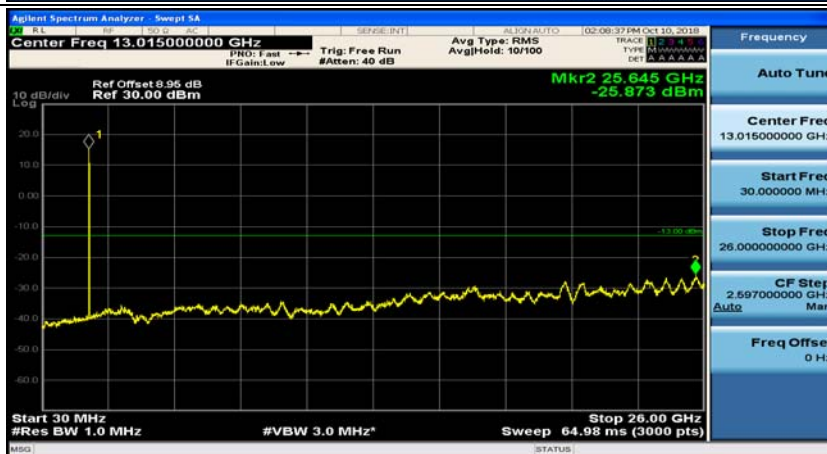

(Channel Bandwidth: 3 MHz)_MCH_16QAM_1RB#0

(Channel Bandwidth: 3 MHz)_MCH_16QAM_1RB#7