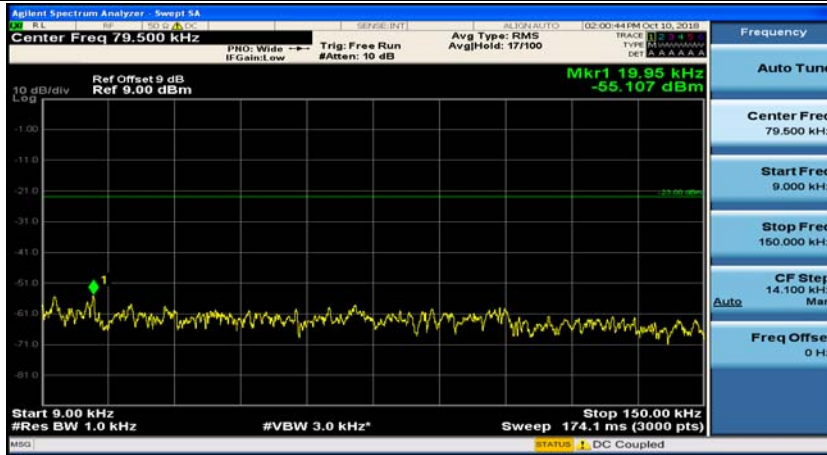

(Channel Bandwidth: 1.4 MHz)_MCH_QPSK_1RB#0

(Channel Bandwidth: 1.4 MHz)_MCH_QPSK_1RB#3

(Channel Bandwidth: 1.4 MHz)_HCH_QPSK_1RB#0

(Channel Bandwidth: 1.4 MHz)_HCH_QPSK_1RB#3

(Channel Bandwidth: 1.4 MHz)_LCH_16QAM_1RB#0

(Channel Bandwidth: 1.4 MHz)_LCH_16QAM_1RB#3

(Channel Bandwidth: 1.4 MHz)_MCH_16QAM_1RB#0

(Channel Bandwidth: 1.4 MHz)_MCH_16QAM_1RB#3

(Channel Bandwidth: 1.4 MHz)_HCH_16QAM_1RB#0

(Channel Bandwidth: 1.4 MHz)_HCH_16QAM_1RB#3