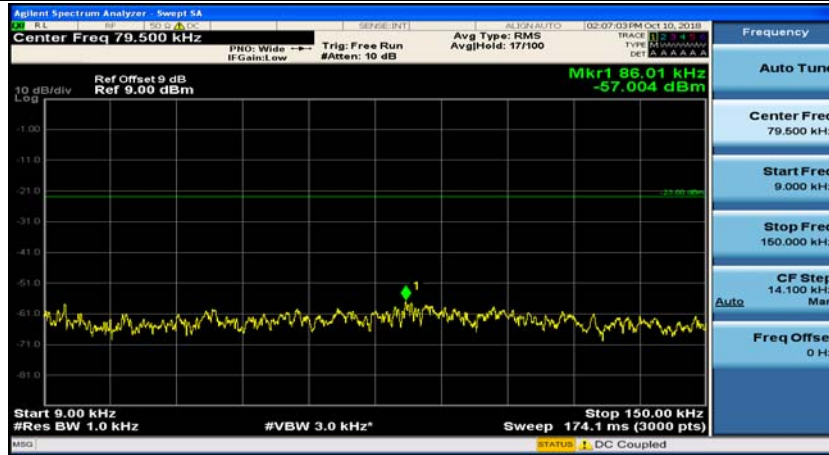

(Channel Bandwidth: 1.4 MHz)_LCH_16QAM_1RB#3

(Channel Bandwidth: 1.4 MHz)_MCH_16QAM_1RB#0

(Channel Bandwidth: 1.4 MHz)_MCH_16QAM_1RB#3

(Channel Bandwidth: 1.4 MHz)_HCH_16QAM_1RB#0

(Channel Bandwidth: 1.4 MHz)_HCH_16QAM_1RB#3

Channel Bandwidth: 3 MHz

(Channel Bandwidth: 3 MHz)_MCH_QPSK_1RB#0

(Channel Bandwidth: 3 MHz)_MCH_QPSK_1RB#7

(Channel Bandwidth: 3 MHz)_HCH_QPSK_1RB#0

(Channel Bandwidth: 3 MHz)_HCH_QPSK_1RB#7

(Channel Bandwidth: 3 MHz)_LCH_16QAM_1RB#0