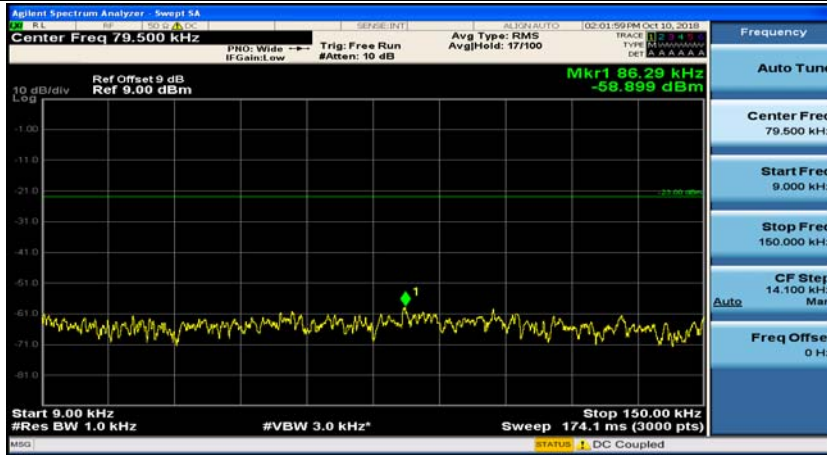

(Channel Bandwidth: 1.4 MHz)_MCH_QPSK_1RB#0

(Channel Bandwidth: 1.4 MHz)_MCH_QPSK_1RB#3

(Channel Bandwidth: 1.4 MHz)_HCH_QPSK_1RB#0

(Channel Bandwidth: 1.4 MHz)_HCH_QPSK_1RB#3

(Channel Bandwidth: 1.4 MHz)_LCH_16QAM_1RB#0

(Channel Bandwidth: 1.4 MHz)_LCH_16QAM_1RB#3

(Channel Bandwidth: 1.4 MHz)_MCH_16QAM_1RB#0

(Channel Bandwidth: 1.4 MHz)_MCH_16QAM_1RB#3

(Channel Bandwidth: 1.4 MHz)_HCH_16QAM_1RB#0

(Channel Bandwidth: 1.4 MHz)_HCH_16QAM_1RB#3