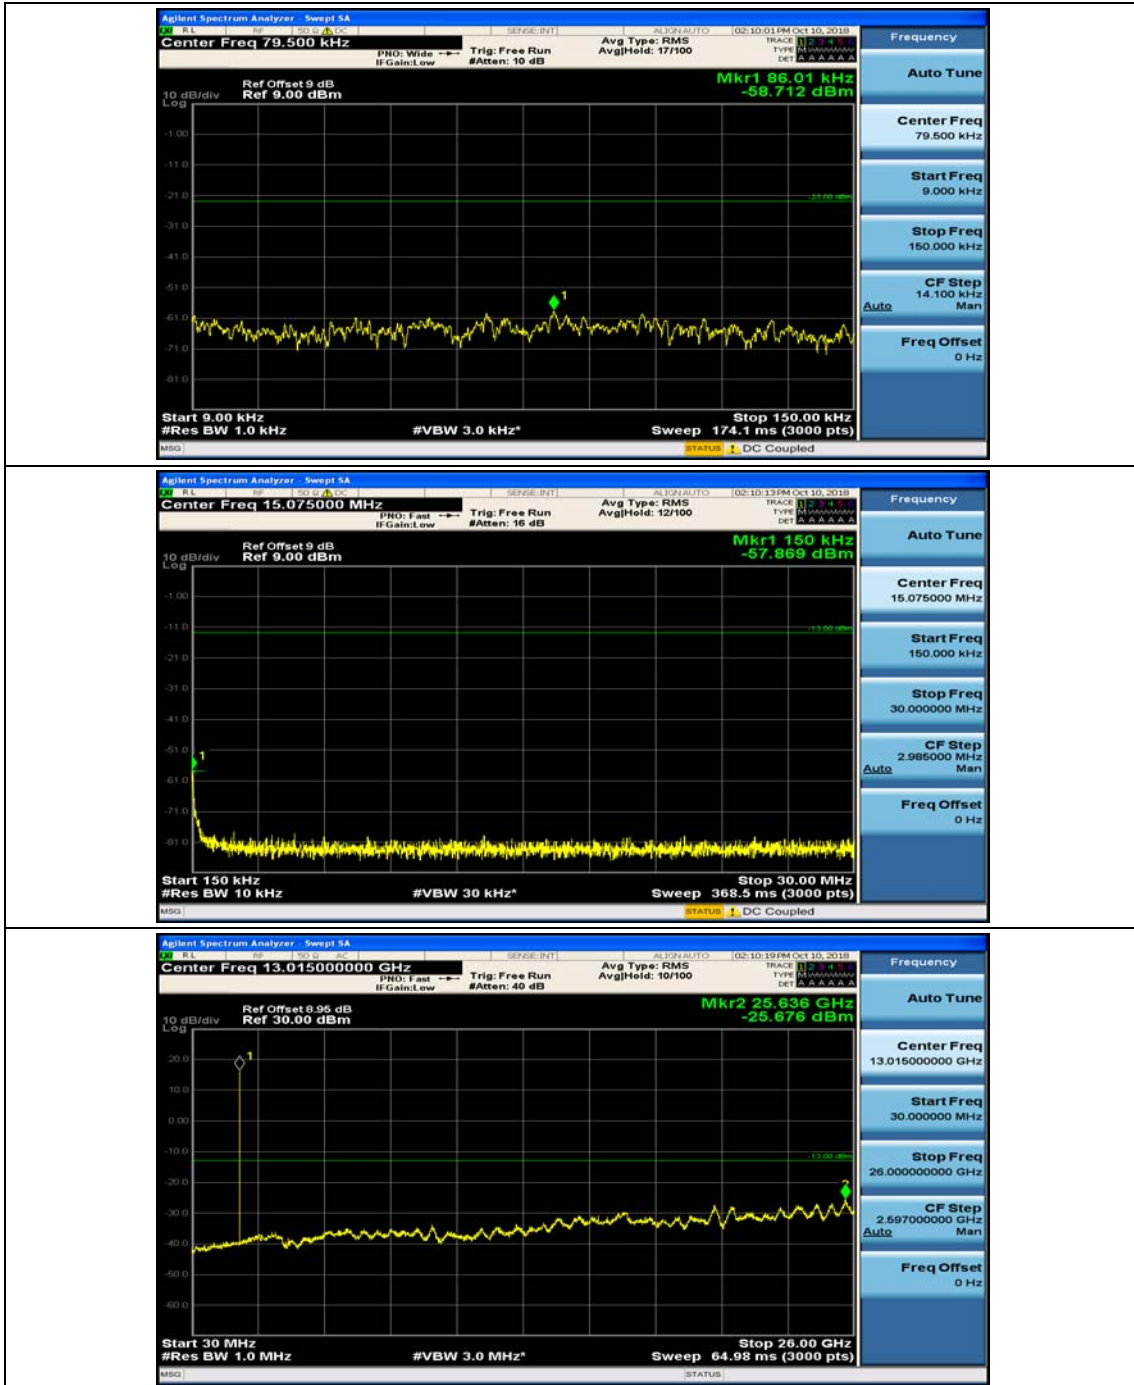

Channel Bandwidth: 3 MHz

(Channel Bandwidth: 3 MHz)_MCH_QPSK_1RB#0

(Channel Bandwidth: 3 MHz)_MCH_QPSK_1RB#7

(Channel Bandwidth: 3 MHz)_HCH_QPSK_1RB#0

(Channel Bandwidth: 3 MHz)_HCH_QPSK_1RB#7

(Channel Bandwidth: 3 MHz)_LCH_16QAM_1RB#0

(Channel Bandwidth: 3 MHz)_LCH_16QAM_1RB#7

(Channel Bandwidth: 3 MHz)_MCH_16QAM_1RB#0

(Channel Bandwidth: 3 MHz)_MCH_16QAM_1RB#7

(Channel Bandwidth: 3 MHz)_HCH_16QAM_1RB#0

(Channel Bandwidth: 3 MHz)_HCH_16QAM_1RB#7