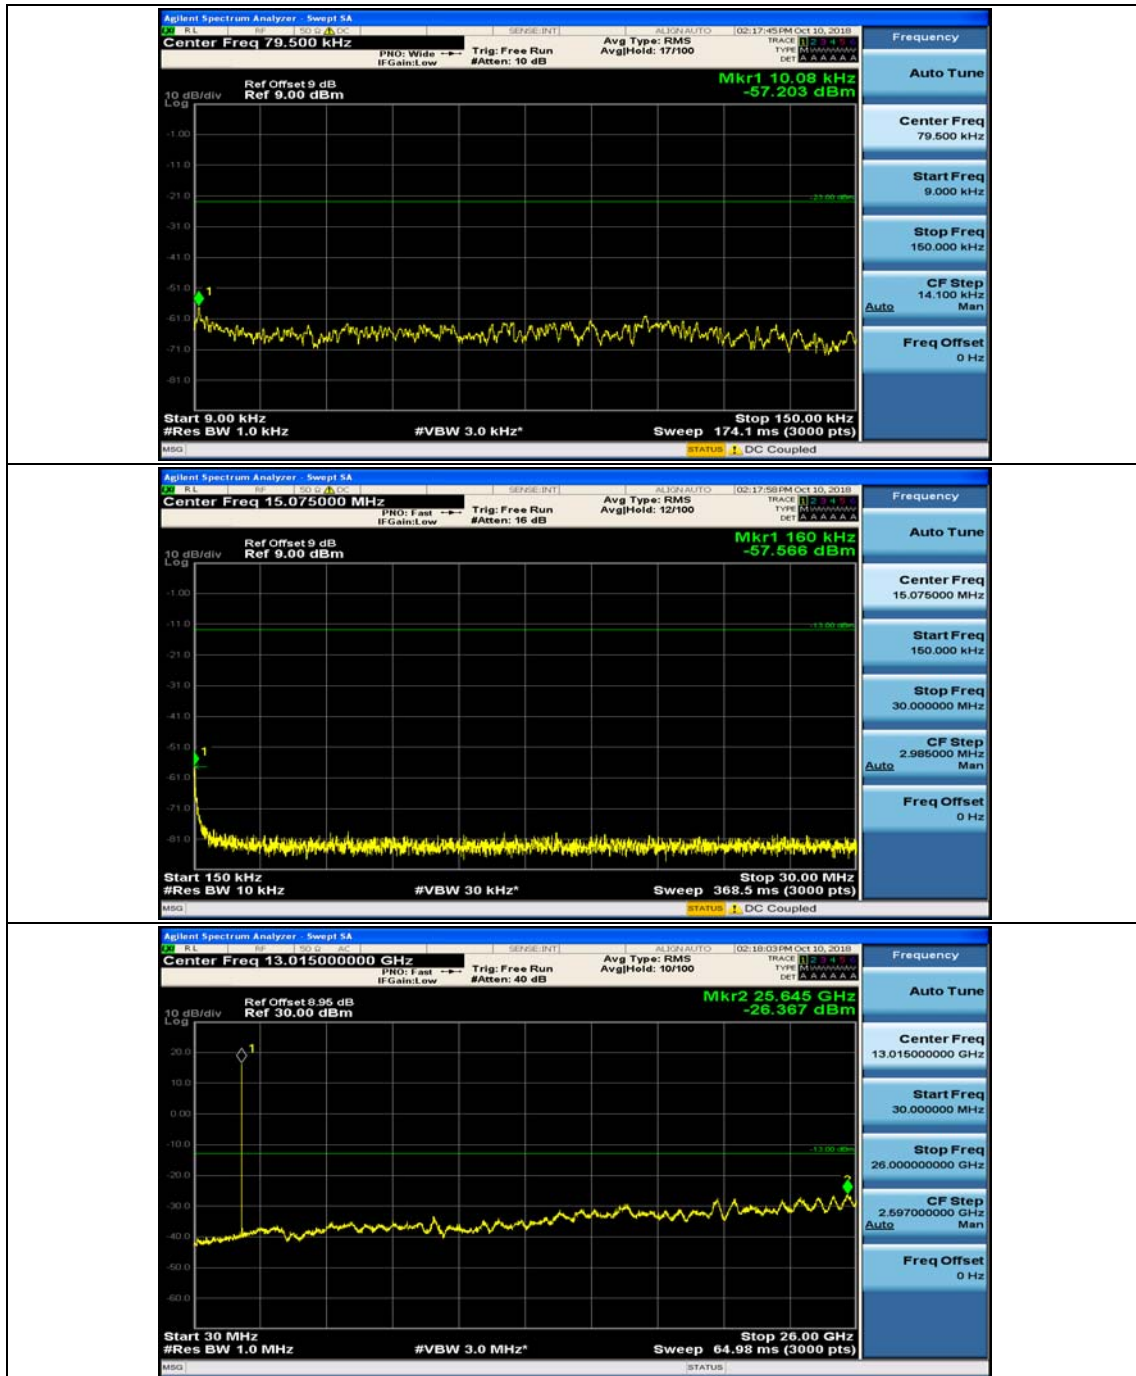

Channel Bandwidth: 5 MHz

(Channel Bandwidth: 5 MHz)_MCH_QPSK_1RB#0

(Channel Bandwidth: 5 MHz)_MCH_QPSK_1RB#12

(Channel Bandwidth: 5 MHz)_HCH_QPSK_1RB#0

(Channel Bandwidth: 5 MHz)_HCH_QPSK_1RB#12

(Channel Bandwidth: 5 MHz)_LCH_16QAM_1RB#0

(Channel Bandwidth: 5 MHz)_LCH_16QAM_1RB#12