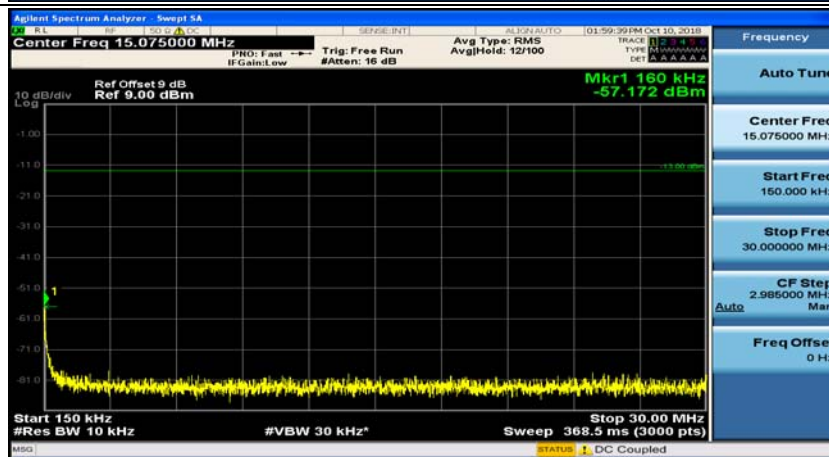

(Channel Bandwidth: 1.4 MHz)_MCH_QPSK_1RB#0

(Channel Bandwidth: 1.4 MHz)_MCH_QPSK_1RB#3

(Channel Bandwidth: 1.4 MHz)_HCH_QPSK_1RB#0

(Channel Bandwidth: 1.4 MHz)_HCH_QPSK_1RB#3

(Channel Bandwidth: 1.4 MHz)_LCH_16QAM_1RB#0

(Channel Bandwidth: 1.4 MHz)_LCH_16QAM_1RB#3

(Channel Bandwidth: 1.4 MHz)_MCH_16QAM_1RB#0

(Channel Bandwidth: 1.4 MHz)_MCH_16QAM_1RB#3

(Channel Bandwidth: 1.4 MHz)_HCH_16QAM_1RB#0

(Channel Bandwidth: 1.4 MHz)_HCH_16QAM_1RB#3