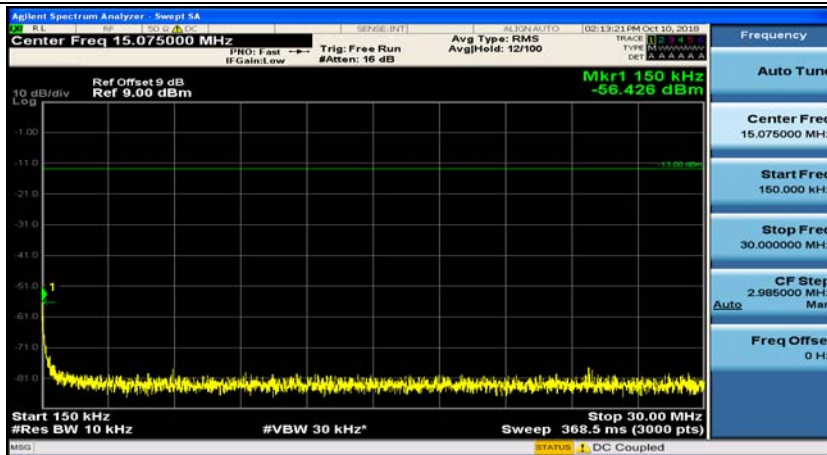

(Channel Bandwidth: 5 MHz)_LCH_16QAM_1RB#12