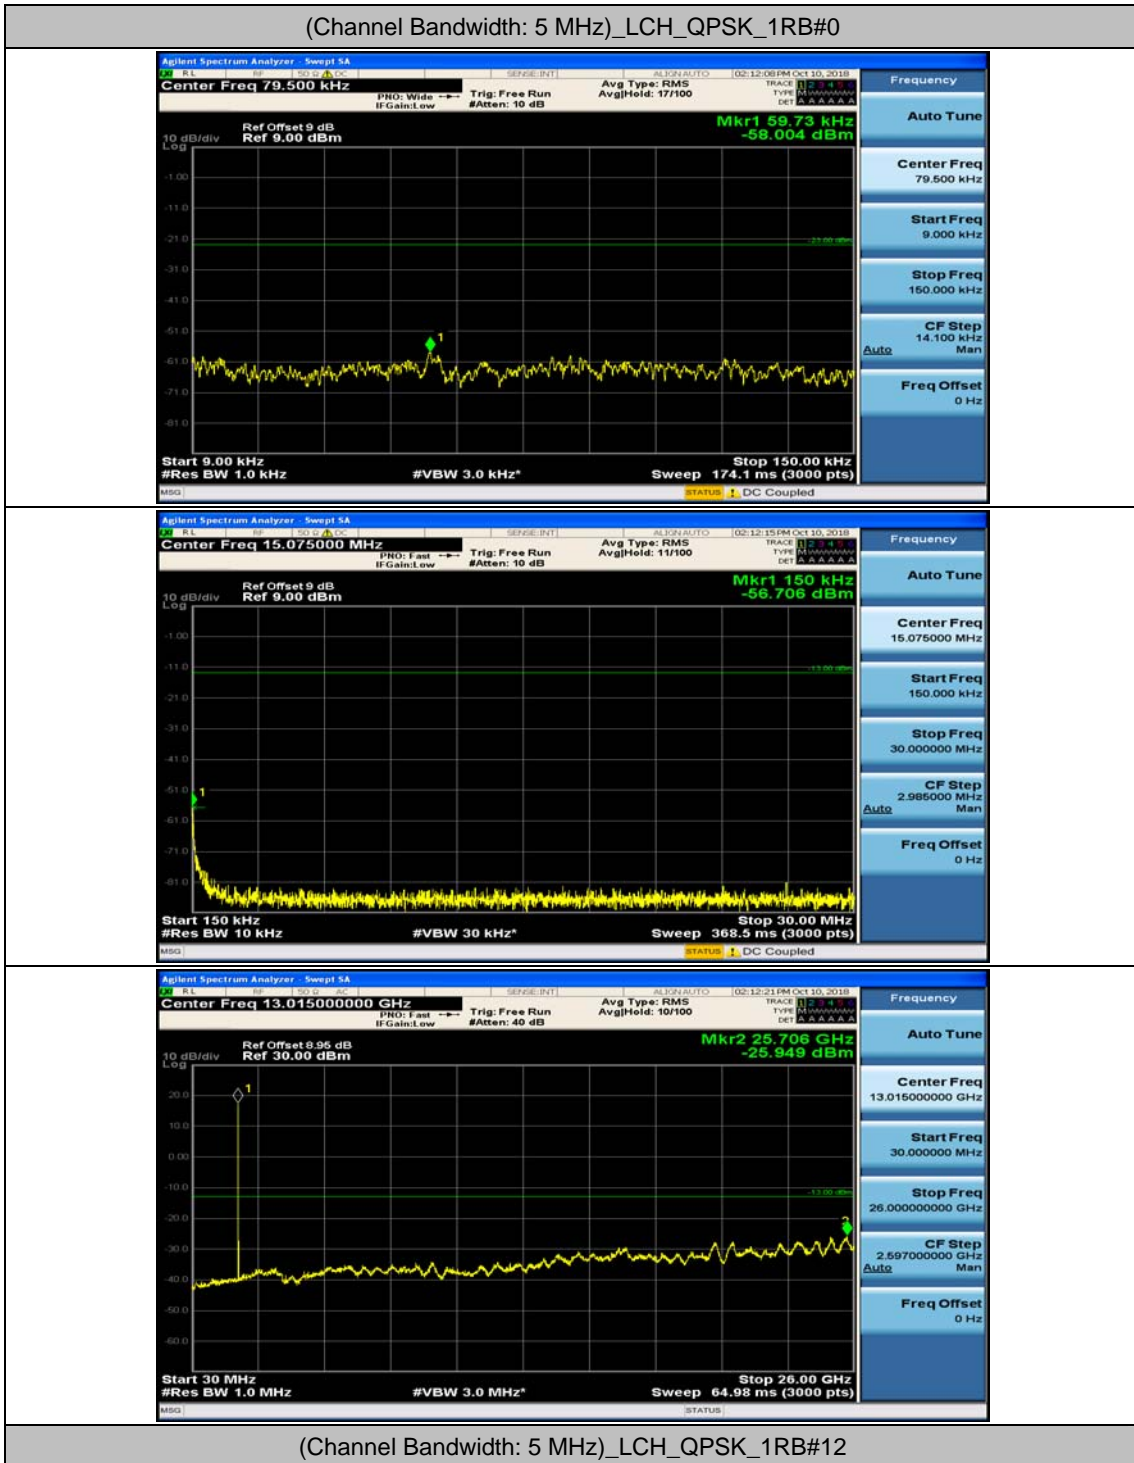

Channel Bandwidth: 5 MHz