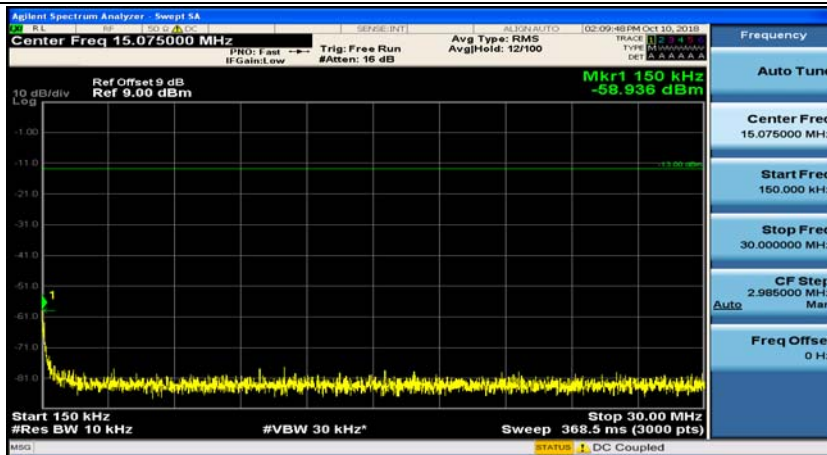

Channel Bandwidth: 3 MHz

(Channel Bandwidth: 3 MHz)_MCH_QPSK_1RB#0

(Channel Bandwidth: 3 MHz)_MCH_QPSK_1RB#7

(Channel Bandwidth: 3 MHz)_HCH_QPSK_1RB#0

(Channel Bandwidth: 3 MHz)_HCH_QPSK_1RB#7

(Channel Bandwidth: 3 MHz)_LCH_16QAM_1RB#0