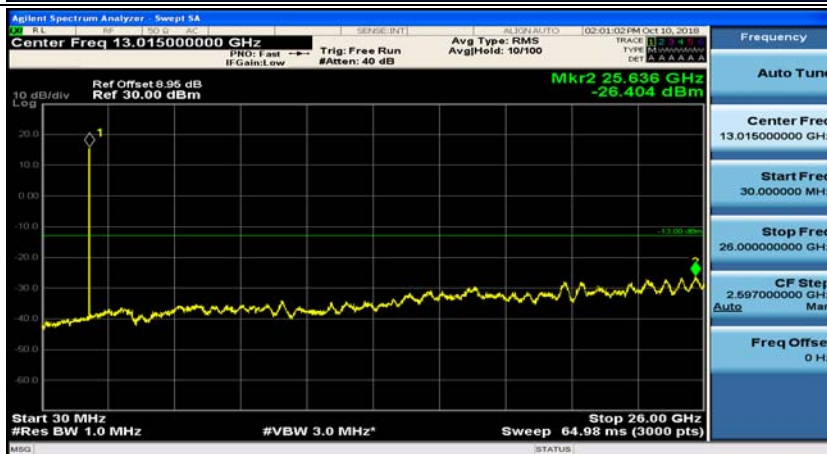

(Channel Bandwidth: 1.4 MHz)_MCH_QPSK_1RB#0

(Channel Bandwidth: 1.4 MHz)_MCH_QPSK_1RB#3

(Channel Bandwidth: 1.4 MHz)_HCH_QPSK_1RB#0

(Channel Bandwidth: 1.4 MHz)_HCH_QPSK_1RB#3

(Channel Bandwidth: 1.4 MHz)_LCH_16QAM_1RB#0

(Channel Bandwidth: 1.4 MHz)_LCH_16QAM_1RB#3

(Channel Bandwidth: 1.4 MHz)_MCH_16QAM_1RB#0

(Channel Bandwidth: 1.4 MHz)_MCH_16QAM_1RB#3

(Channel Bandwidth: 1.4 MHz)_HCH_16QAM_1RB#0

(Channel Bandwidth: 1.4 MHz)_HCH_16QAM_1RB#3