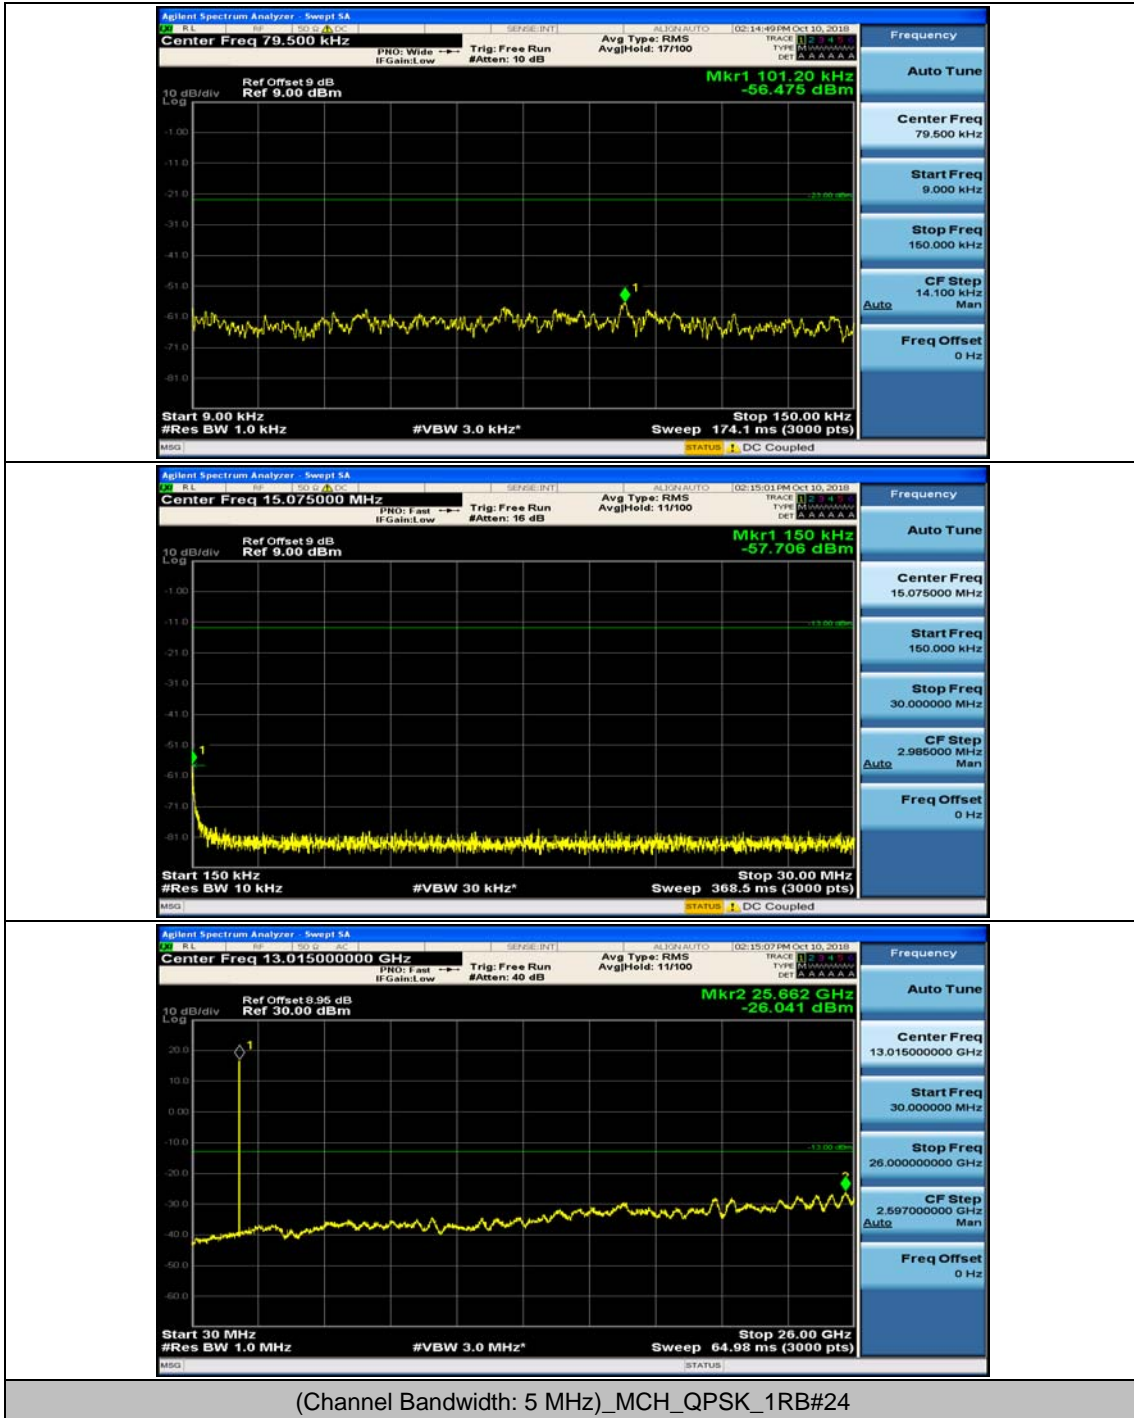

Channel Bandwidth: 5 MHz

(Channel Bandwidth: 5 MHz)_MCH_QPSK_1RB#0

(Channel Bandwidth: 5 MHz)_MCH_QPSK_1RB#12

(Channel Bandwidth: 5 MHz)_HCH_QPSK_1RB#0

(Channel Bandwidth: 5 MHz)_HCH_QPSK_1RB#12

(Channel Bandwidth: 5 MHz)_LCH_16QAM_1RB#0

(Channel Bandwidth: 5 MHz)_LCH_16QAM_1RB#12