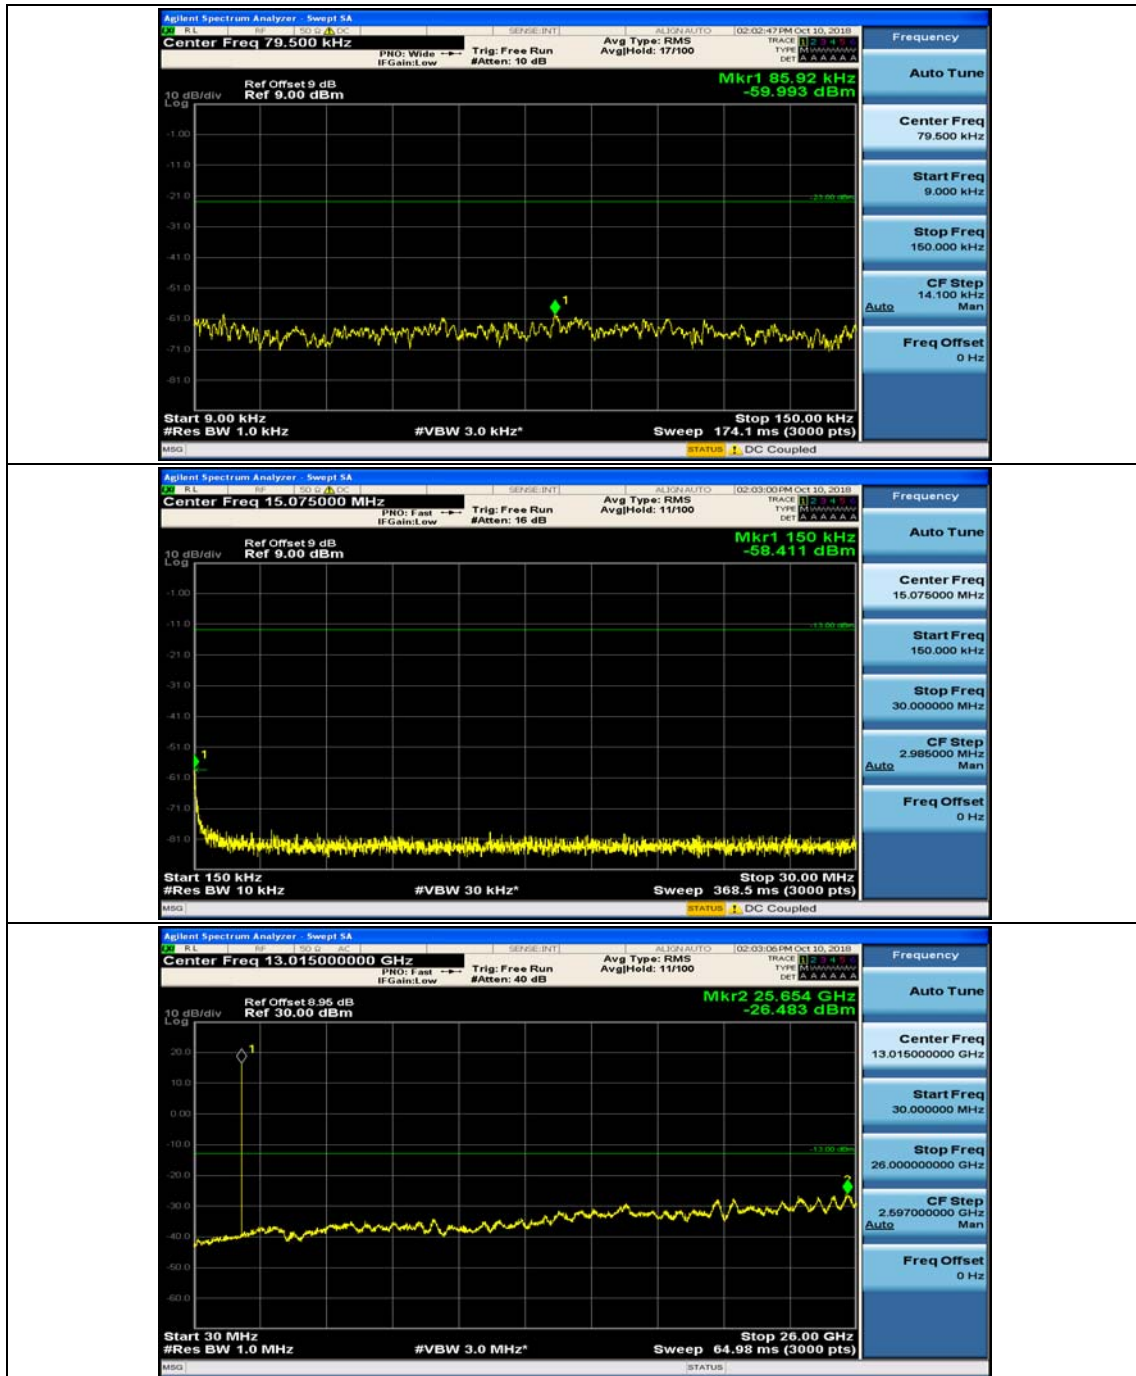

(Channel Bandwidth: 1.4 MHz)_MCH_QPSK_1RB#0

(Channel Bandwidth: 1.4 MHz)_MCH_QPSK_1RB#3

(Channel Bandwidth: 1.4 MHz)_HCH_QPSK_1RB#0

(Channel Bandwidth: 1.4 MHz)_HCH_QPSK_1RB#3

(Channel Bandwidth: 1.4 MHz)_LCH_16QAM_1RB#0

(Channel Bandwidth: 1.4 MHz)_LCH_16QAM_1RB#3

(Channel Bandwidth: 1.4 MHz)_MCH_16QAM_1RB#0

(Channel Bandwidth: 1.4 MHz)_MCH_16QAM_1RB#3

(Channel Bandwidth: 1.4 MHz)_HCH_16QAM_1RB#0

(Channel Bandwidth: 1.4 MHz)_HCH_16QAM_1RB#3

Channel Bandwidth: 3 MHz

(Channel Bandwidth: 3 MHz)_MCH_QPSK_1RB#0

(Channel Bandwidth: 3 MHz)_MCH_QPSK_1RB#7

(Channel Bandwidth: 3 MHz)_HCH_QPSK_1RB#0

(Channel Bandwidth: 3 MHz)_HCH_QPSK_1RB#7

(Channel Bandwidth: 3 MHz)_LCH_16QAM_1RB#0