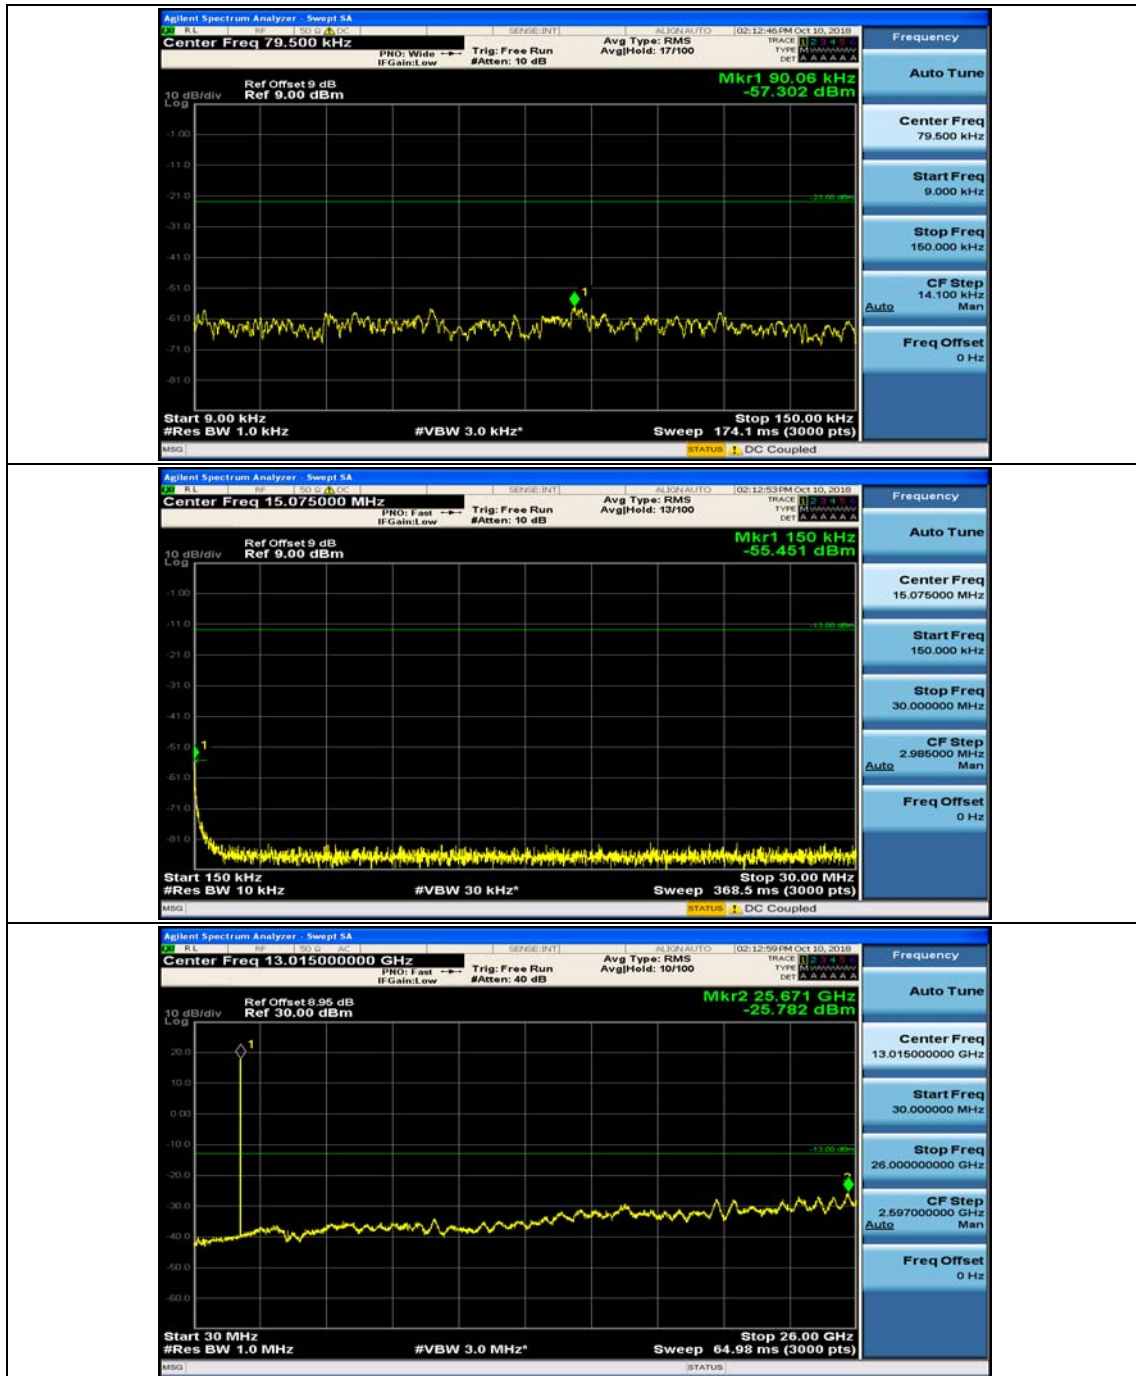

Channel Bandwidth: 3 MHz

(Channel Bandwidth: 3 MHz)_MCH_QPSK_1RB#0

(Channel Bandwidth: 3 MHz)_MCH_QPSK_1RB#7

(Channel Bandwidth: 3 MHz)_HCH_QPSK_1RB#0

(Channel Bandwidth: 3 MHz)_HCH_QPSK_1RB#7

(Channel Bandwidth: 3 MHz)_LCH_16QAM_1RB#0

(Channel Bandwidth: 3 MHz)_LCH_16QAM_1RB#7

(Channel Bandwidth: 3 MHz)_MCH_16QAM_1RB#0

(Channel Bandwidth: 3 MHz)_MCH_16QAM_1RB#7

(Channel Bandwidth: 3 MHz)_HCH_16QAM_1RB#0

(Channel Bandwidth: 3 MHz)_HCH_16QAM_1RB#7

Channel Bandwidth: 5 MHz

(Channel Bandwidth: 5 MHz)_MCH_QPSK_1RB#0

(Channel Bandwidth: 5 MHz)_MCH_QPSK_1RB#12

(Channel Bandwidth: 5 MHz)_HCH_QPSK_1RB#0

(Channel Bandwidth: 5 MHz)_HCH_QPSK_1RB#12

(Channel Bandwidth: 5 MHz)_LCH_16QAM_1RB#0