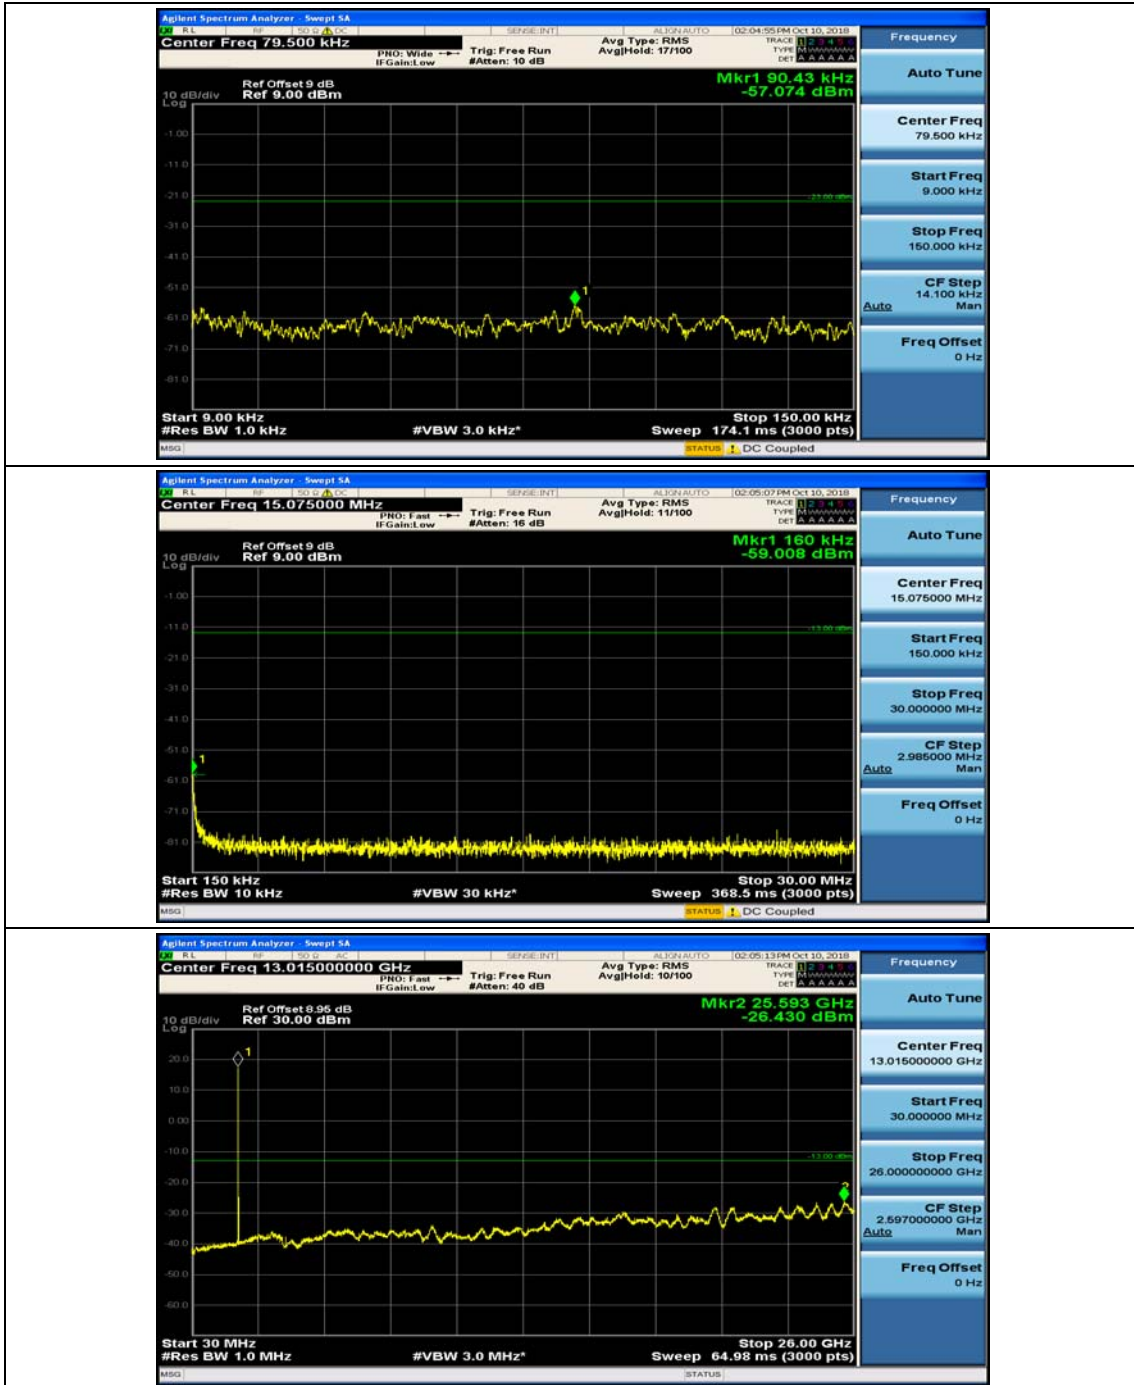

(Channel Bandwidth: 1.4 MHz)_MCH_QPSK_1RB#0

(Channel Bandwidth: 1.4 MHz)_MCH_QPSK_1RB#3

(Channel Bandwidth: 1.4 MHz)_HCH_QPSK_1RB#0

(Channel Bandwidth: 1.4 MHz)_HCH_QPSK_1RB#3

(Channel Bandwidth: 1.4 MHz)_LCH_16QAM_1RB#0

(Channel Bandwidth: 1.4 MHz)_LCH_16QAM_1RB#3

(Channel Bandwidth: 1.4 MHz)_MCH_16QAM_1RB#0

(Channel Bandwidth: 1.4 MHz)_MCH_16QAM_1RB#3

(Channel Bandwidth: 1.4 MHz)_HCH_16QAM_1RB#0

(Channel Bandwidth: 1.4 MHz)_HCH_16QAM_1RB#3

Channel Bandwidth: 3 MHz

(Channel Bandwidth: 3 MHz)_MCH_QPSK_1RB#0

(Channel Bandwidth: 3 MHz)_MCH_QPSK_1RB#7

(Channel Bandwidth: 3 MHz)_HCH_QPSK_1RB#0

(Channel Bandwidth: 3 MHz)_HCH_QPSK_1RB#7

(Channel Bandwidth: 3 MHz)_LCH_16QAM_1RB#0