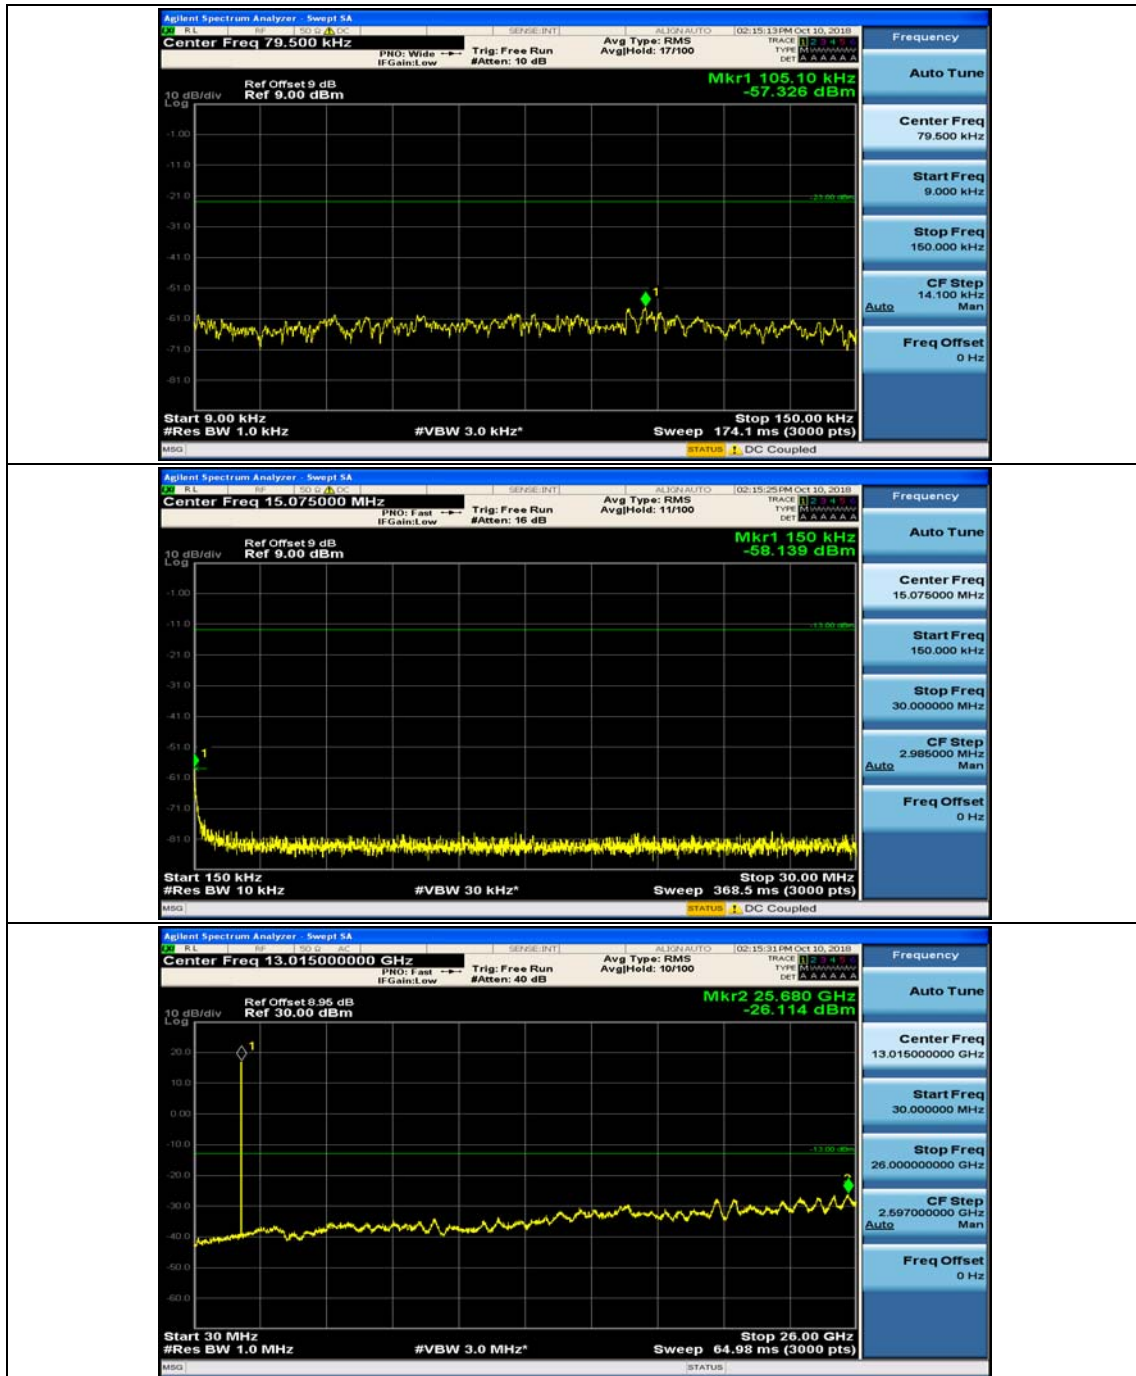

Channel Bandwidth: 5 MHz

(Channel Bandwidth: 5 MHz)_MCH_QPSK_1RB#0

(Channel Bandwidth: 5 MHz)_MCH_QPSK_1RB#12

(Channel Bandwidth: 5 MHz)_HCH_QPSK_1RB#0

(Channel Bandwidth: 5 MHz)_HCH_QPSK_1RB#12

(Channel Bandwidth: 5 MHz)_LCH_16QAM_1RB#0

(Channel Bandwidth: 5 MHz)_LCH_16QAM_1RB#12