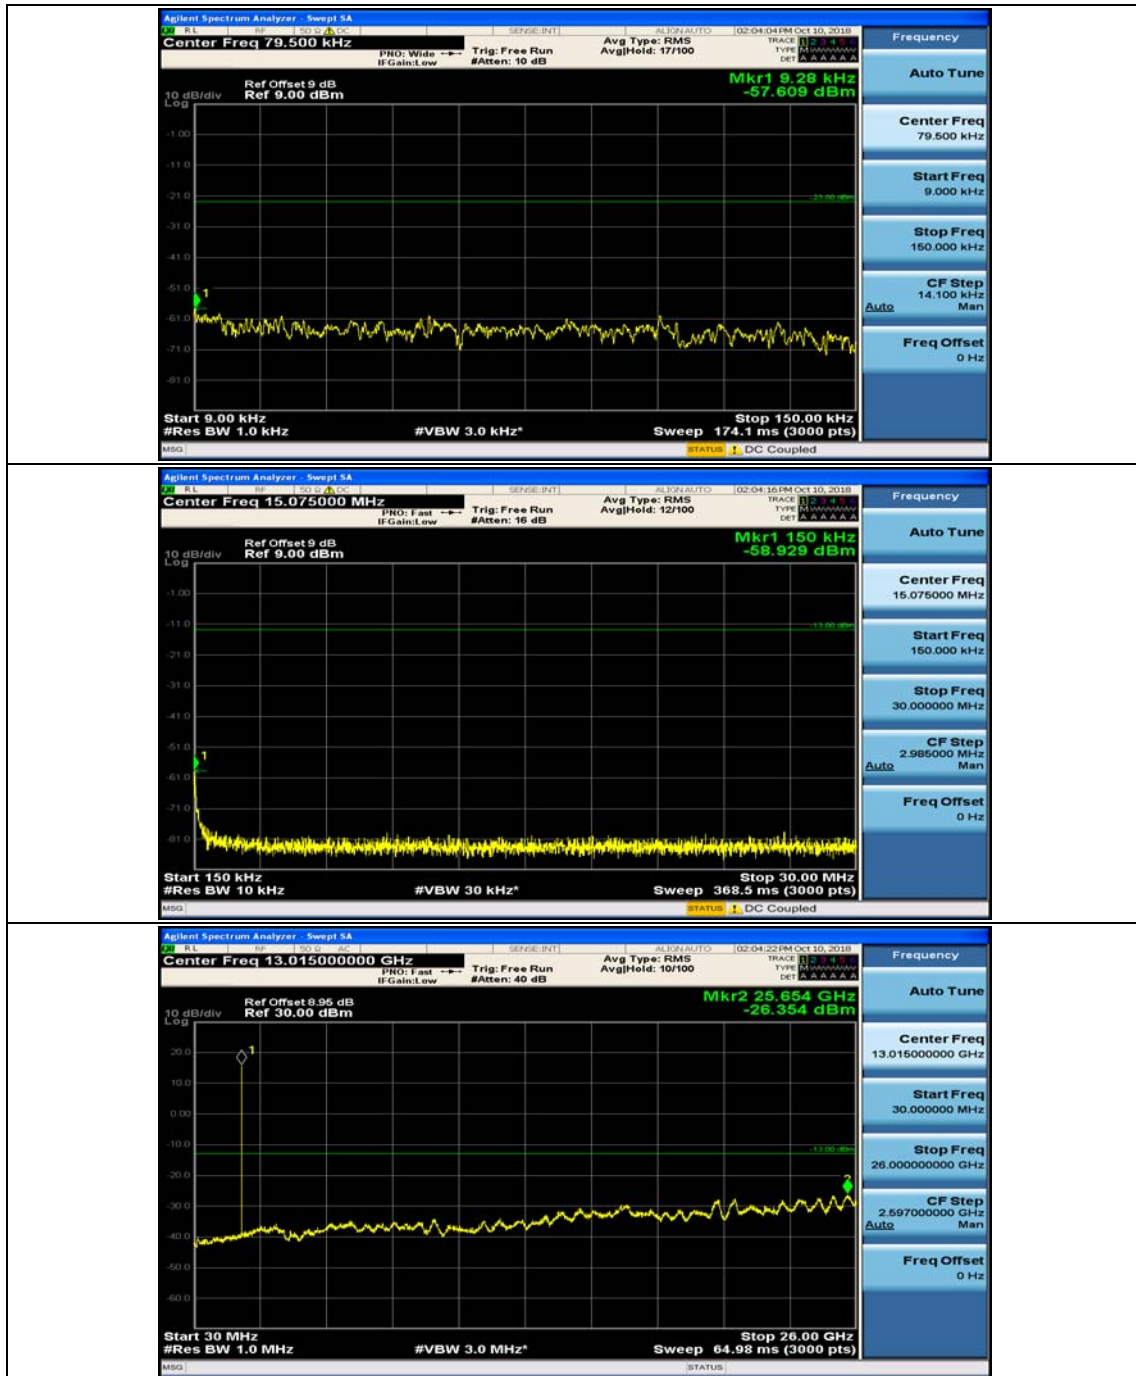

(Channel Bandwidth: 1.4 MHz)_MCH_QPSK_1RB#0

(Channel Bandwidth: 1.4 MHz)_MCH_QPSK_1RB#3

(Channel Bandwidth: 1.4 MHz)_HCH_QPSK_1RB#0

(Channel Bandwidth: 1.4 MHz)_HCH_QPSK_1RB#3

(Channel Bandwidth: 1.4 MHz)_LCH_16QAM_1RB#0

(Channel Bandwidth: 1.4 MHz)_LCH_16QAM_1RB#3

(Channel Bandwidth: 1.4 MHz)_MCH_16QAM_1RB#0

(Channel Bandwidth: 1.4 MHz)_MCH_16QAM_1RB#3

(Channel Bandwidth: 1.4 MHz)_HCH_16QAM_1RB#0

(Channel Bandwidth: 1.4 MHz)_HCH_16QAM_1RB#3

Channel Bandwidth: 3 MHz

(Channel Bandwidth: 3 MHz)_MCH_QPSK_1RB#0

(Channel Bandwidth: 3 MHz)_MCH_QPSK_1RB#7

(Channel Bandwidth: 3 MHz)_HCH_QPSK_1RB#0

(Channel Bandwidth: 3 MHz)_HCH_QPSK_1RB#7

(Channel Bandwidth: 3 MHz)_LCH_16QAM_1RB#0