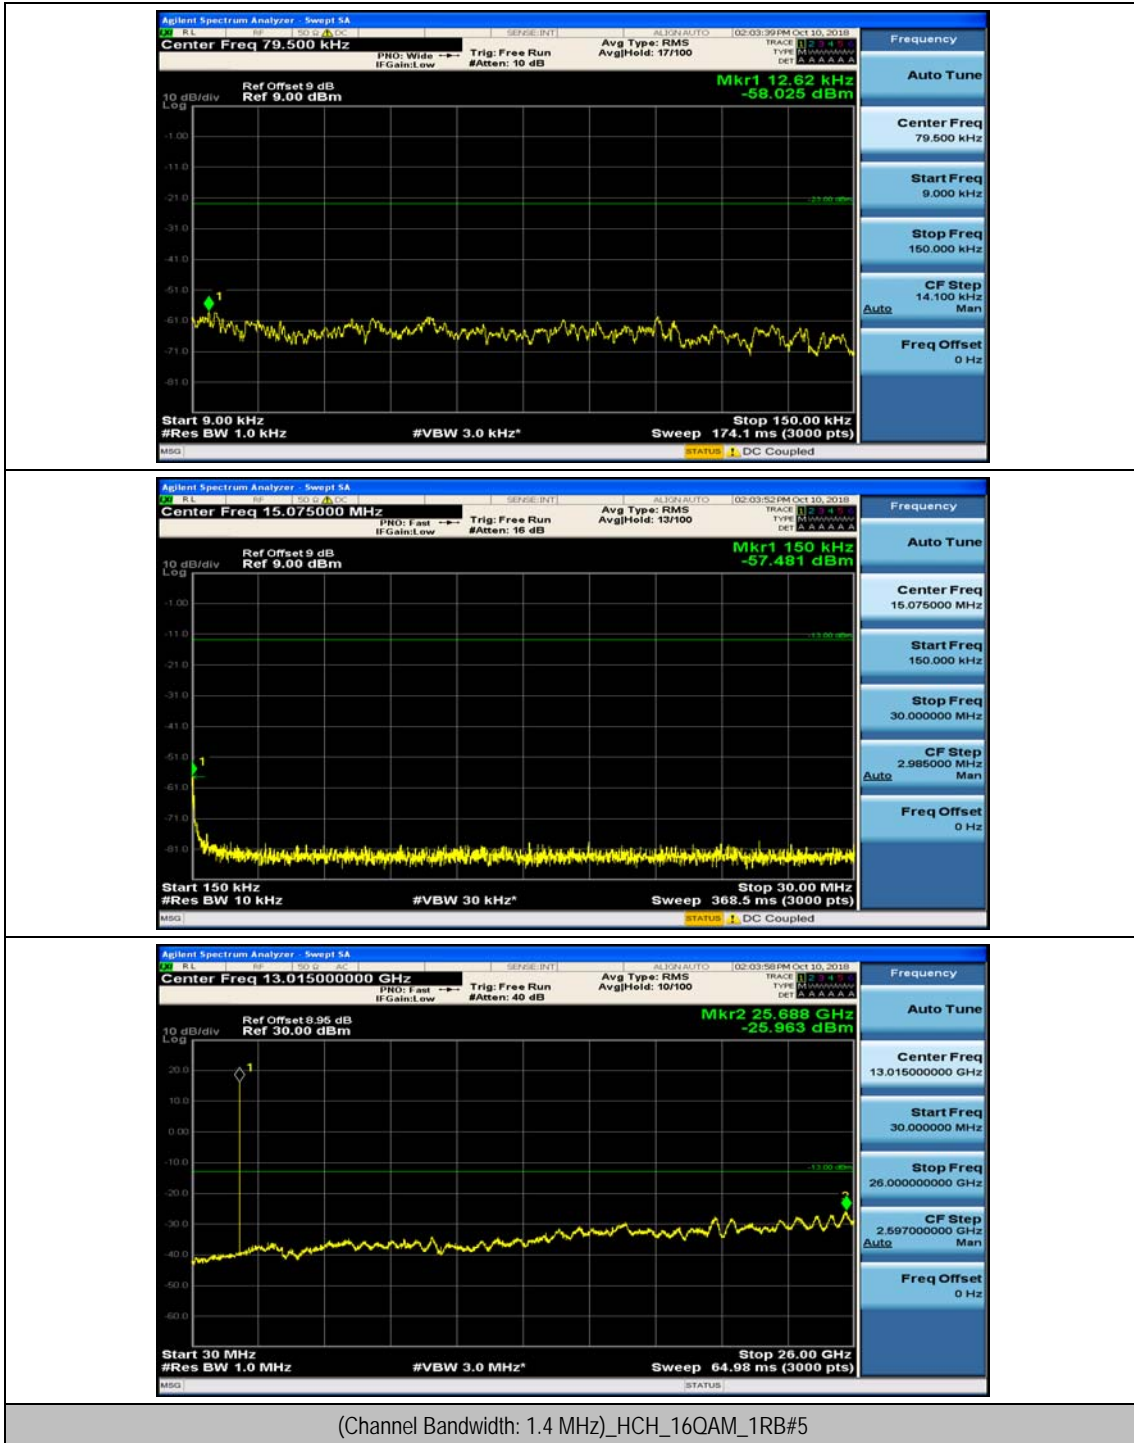

(Channel Bandwidth: 1.4 MHz)_MCH_QPSK_1RB#0

(Channel Bandwidth: 1.4 MHz)_MCH_QPSK_1RB#3

(Channel Bandwidth: 1.4 MHz)_HCH_QPSK_1RB#0

(Channel Bandwidth: 1.4 MHz)_HCH_QPSK_1RB#3

(Channel Bandwidth: 1.4 MHz)_LCH_16QAM_1RB#0

(Channel Bandwidth: 1.4 MHz)_LCH_16QAM_1RB#3

(Channel Bandwidth: 1.4 MHz)_MCH_16QAM_1RB#0

(Channel Bandwidth: 1.4 MHz)_MCH_16QAM_1RB#3

(Channel Bandwidth: 1.4 MHz)_HCH_16QAM_1RB#0

(Channel Bandwidth: 1.4 MHz)_HCH_16QAM_1RB#3

Channel Bandwidth: 3 MHz

(Channel Bandwidth: 3 MHz)_MCH_QPSK_1RB#0

(Channel Bandwidth: 3 MHz)_MCH_QPSK_1RB#7

(Channel Bandwidth: 3 MHz)_HCH_QPSK_1RB#0

(Channel Bandwidth: 3 MHz)_HCH_QPSK_1RB#7

(Channel Bandwidth: 3 MHz)_LCH_16QAM_1RB#0