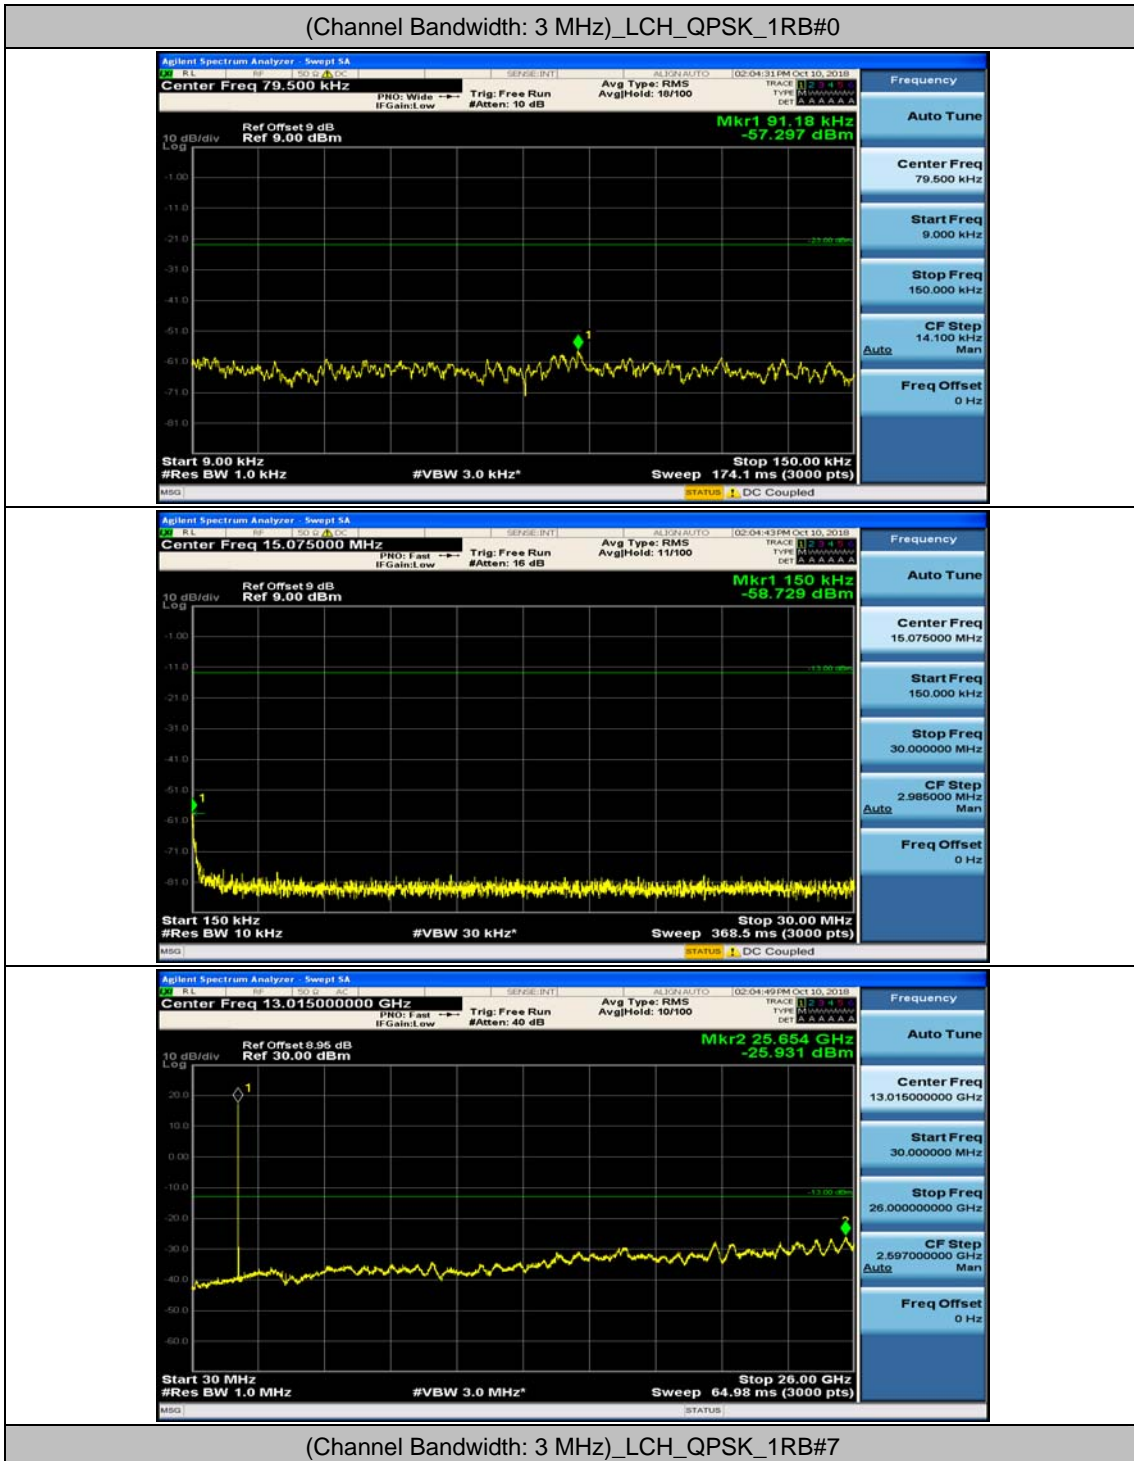

(Channel Bandwidth: 1.4 MHz)_MCH_QPSK_1RB#0

(Channel Bandwidth: 1.4 MHz)_MCH_QPSK_1RB#3

(Channel Bandwidth: 1.4 MHz)_HCH_QPSK_1RB#0

(Channel Bandwidth: 1.4 MHz)_HCH_QPSK_1RB#3

(Channel Bandwidth: 1.4 MHz)_LCH_16QAM_1RB#0

(Channel Bandwidth: 1.4 MHz)_LCH_16QAM_1RB#3

(Channel Bandwidth: 1.4 MHz)_MCH_16QAM_1RB#0

(Channel Bandwidth: 1.4 MHz)_MCH_16QAM_1RB#3

(Channel Bandwidth: 1.4 MHz)_HCH_16QAM_1RB#0

(Channel Bandwidth: 1.4 MHz)_HCH_16QAM_1RB#3

Channel Bandwidth: 3 MHz

(Channel Bandwidth: 3 MHz)_MCH_QPSK_1RB#0

(Channel Bandwidth: 3 MHz)_MCH_QPSK_1RB#7

(Channel Bandwidth: 3 MHz)_HCH_QPSK_1RB#0

(Channel Bandwidth: 3 MHz)_HCH_QPSK_1RB#7

(Channel Bandwidth: 3 MHz)_LCH_16QAM_1RB#0