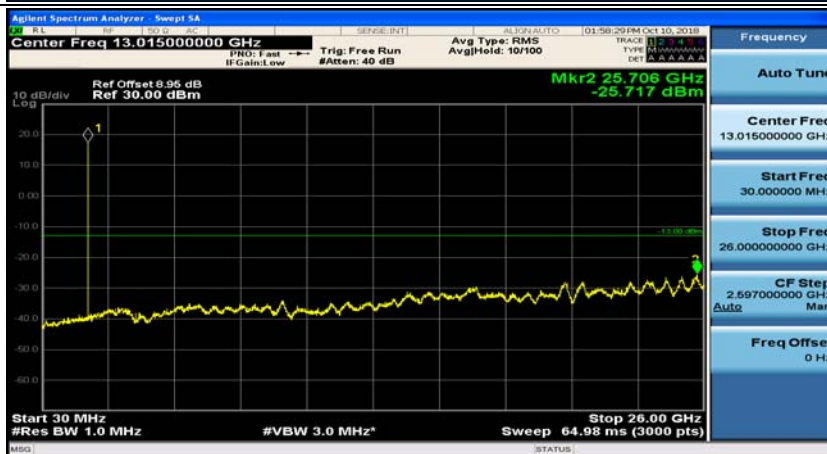

(Channel Bandwidth: 1.4 MHz)_MCH_QPSK_1RB#0

(Channel Bandwidth: 1.4 MHz)_MCH_QPSK_1RB#3

(Channel Bandwidth: 1.4 MHz)_HCH_QPSK_1RB#0

(Channel Bandwidth: 1.4 MHz)_HCH_QPSK_1RB#3

(Channel Bandwidth: 1.4 MHz)_LCH_16QAM_1RB#0

(Channel Bandwidth: 1.4 MHz)_LCH_16QAM_1RB#3

(Channel Bandwidth: 1.4 MHz)_MCH_16QAM_1RB#0

(Channel Bandwidth: 1.4 MHz)_MCH_16QAM_1RB#3

(Channel Bandwidth: 1.4 MHz)_HCH_16QAM_1RB#0

(Channel Bandwidth: 1.4 MHz)_HCH_16QAM_1RB#3