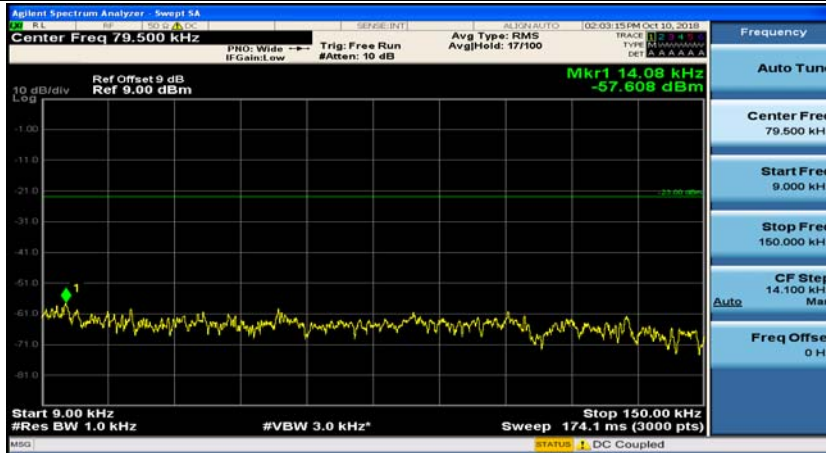

(Channel Bandwidth: 1.4 MHz)_LCH_16QAM_1RB#3

(Channel Bandwidth: 1.4 MHz)_MCH_16QAM_1RB#0

(Channel Bandwidth: 1.4 MHz)_MCH_16QAM_1RB#3

(Channel Bandwidth: 1.4 MHz)_HCH_16QAM_1RB#0

(Channel Bandwidth: 1.4 MHz)_HCH_16QAM_1RB#3

Channel Bandwidth: 3 MHz

(Channel Bandwidth: 3 MHz)_MCH_QPSK_1RB#0

(Channel Bandwidth: 3 MHz)_MCH_QPSK_1RB#7

(Channel Bandwidth: 3 MHz)_HCH_QPSK_1RB#0

(Channel Bandwidth: 3 MHz)_HCH_QPSK_1RB#7

(Channel Bandwidth: 3 MHz)_LCH_16QAM_1RB#0