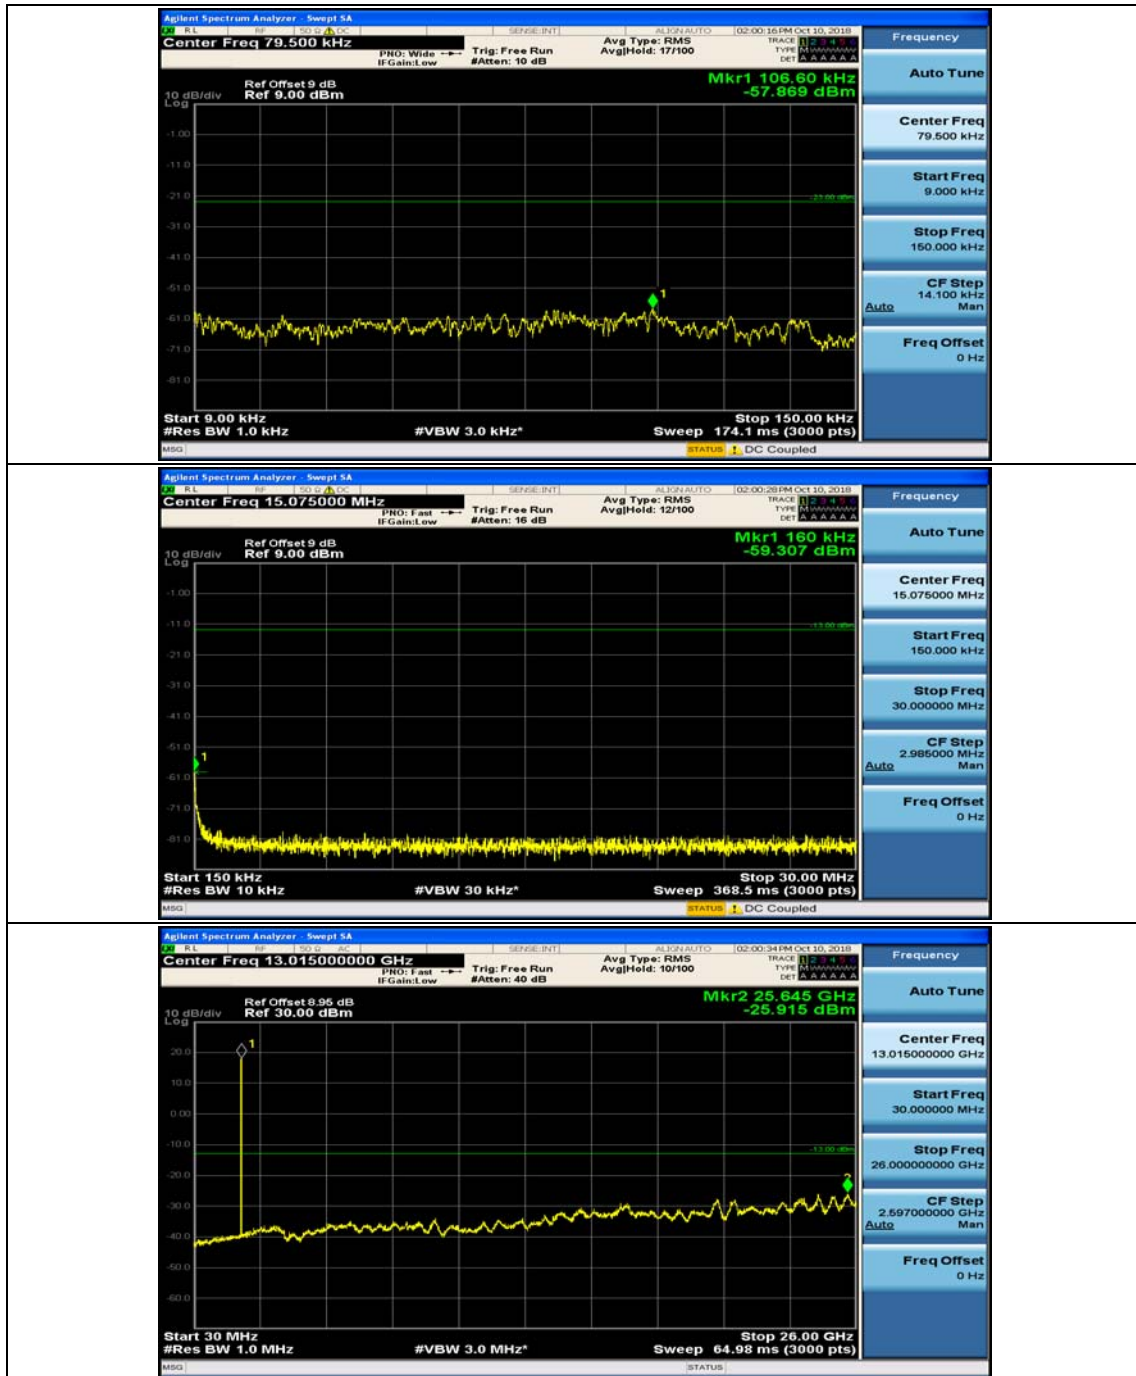

(Channel Bandwidth: 1.4 MHz)_MCH_QPSK_1RB#0

(Channel Bandwidth: 1.4 MHz)_MCH_QPSK_1RB#3

(Channel Bandwidth: 1.4 MHz)_HCH_QPSK_1RB#0

(Channel Bandwidth: 1.4 MHz)_HCH_QPSK_1RB#3

(Channel Bandwidth: 1.4 MHz)_LCH_16QAM_1RB#0

(Channel Bandwidth: 1.4 MHz)_LCH_16QAM_1RB#3

(Channel Bandwidth: 1.4 MHz)_MCH_16QAM_1RB#0

(Channel Bandwidth: 1.4 MHz)_MCH_16QAM_1RB#3

(Channel Bandwidth: 1.4 MHz)_HCH_16QAM_1RB#0

(Channel Bandwidth: 1.4 MHz)_HCH_16QAM_1RB#3

Channel Bandwidth: 3 MHz

(Channel Bandwidth: 3 MHz)_MCH_QPSK_1RB#0

(Channel Bandwidth: 3 MHz)_MCH_QPSK_1RB#7

(Channel Bandwidth: 3 MHz)_HCH_QPSK_1RB#0

(Channel Bandwidth: 3 MHz)_HCH_QPSK_1RB#7

(Channel Bandwidth: 3 MHz)_LCH_16QAM_1RB#0