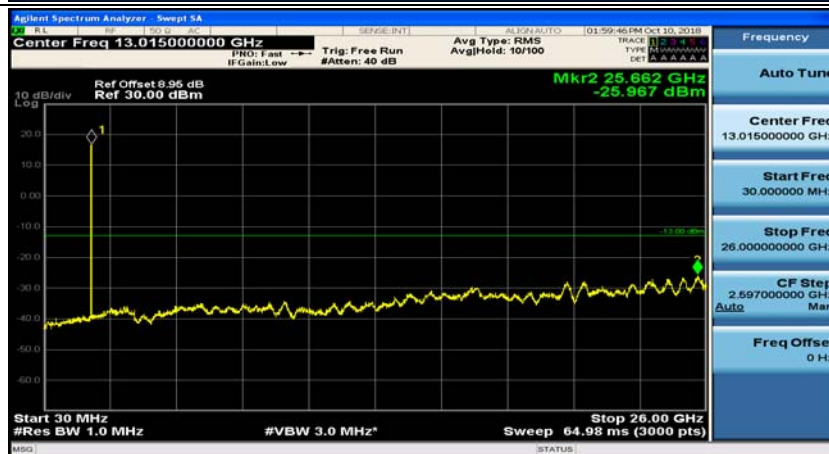

(Channel Bandwidth: 1.4 MHz)_MCH_QPSK_1RB#0

(Channel Bandwidth: 1.4 MHz)_MCH_QPSK_1RB#3

(Channel Bandwidth: 1.4 MHz)_HCH_QPSK_1RB#0

(Channel Bandwidth: 1.4 MHz)_HCH_QPSK_1RB#3

(Channel Bandwidth: 1.4 MHz)_LCH_16QAM_1RB#0

(Channel Bandwidth: 1.4 MHz)_LCH_16QAM_1RB#3

(Channel Bandwidth: 1.4 MHz)_MCH_16QAM_1RB#0

(Channel Bandwidth: 1.4 MHz)_MCH_16QAM_1RB#3

(Channel Bandwidth: 1.4 MHz)_HCH_16QAM_1RB#0

(Channel Bandwidth: 1.4 MHz)_HCH_16QAM_1RB#3