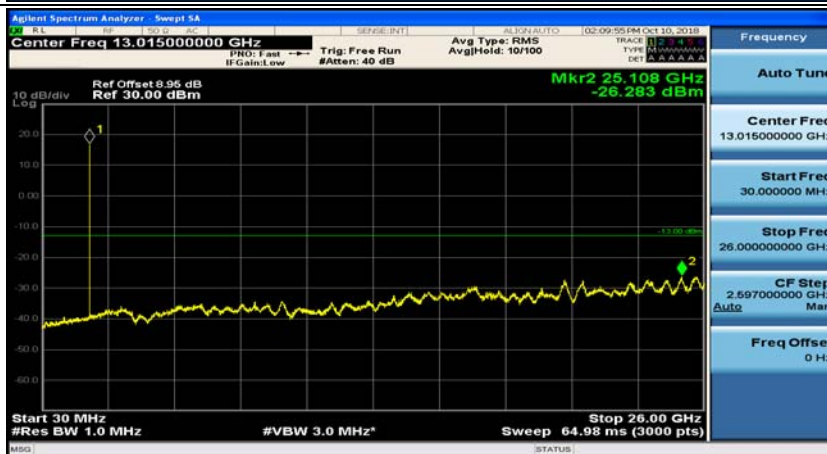

Channel Bandwidth: 3 MHz

(Channel Bandwidth: 3 MHz)_MCH_QPSK_1RB#0

(Channel Bandwidth: 3 MHz)_MCH_QPSK_1RB#7

(Channel Bandwidth: 3 MHz)_HCH_QPSK_1RB#0

(Channel Bandwidth: 3 MHz)_HCH_QPSK_1RB#7

(Channel Bandwidth: 3 MHz)_LCH_16QAM_1RB#0