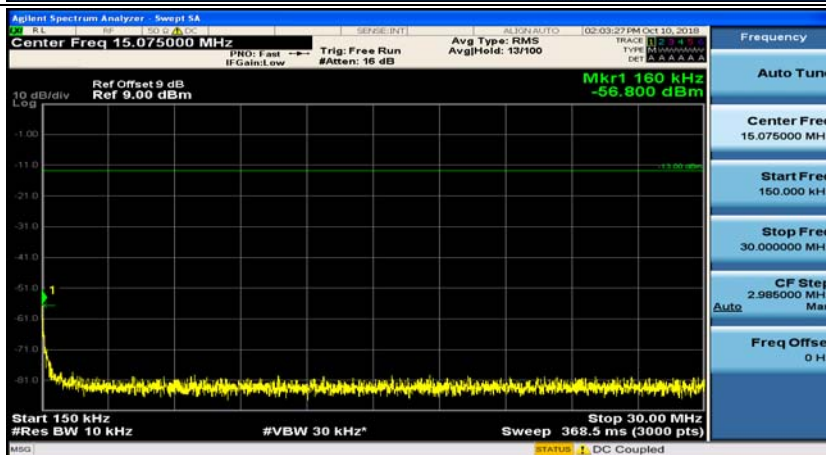

(Channel Bandwidth: 1.4 MHz)_LCH_16QAM_1RB#3

(Channel Bandwidth: 1.4 MHz)_MCH_16QAM_1RB#0

(Channel Bandwidth: 1.4 MHz)_MCH_16QAM_1RB#3

(Channel Bandwidth: 1.4 MHz)_HCH_16QAM_1RB#0

(Channel Bandwidth: 1.4 MHz)_HCH_16QAM_1RB#3

Channel Bandwidth: 3 MHz

(Channel Bandwidth: 3 MHz)_MCH_QPSK_1RB#0

(Channel Bandwidth: 3 MHz)_MCH_QPSK_1RB#7

(Channel Bandwidth: 3 MHz)_HCH_QPSK_1RB#0

(Channel Bandwidth: 3 MHz)_HCH_QPSK_1RB#7

(Channel Bandwidth: 3 MHz)_LCH_16QAM_1RB#0