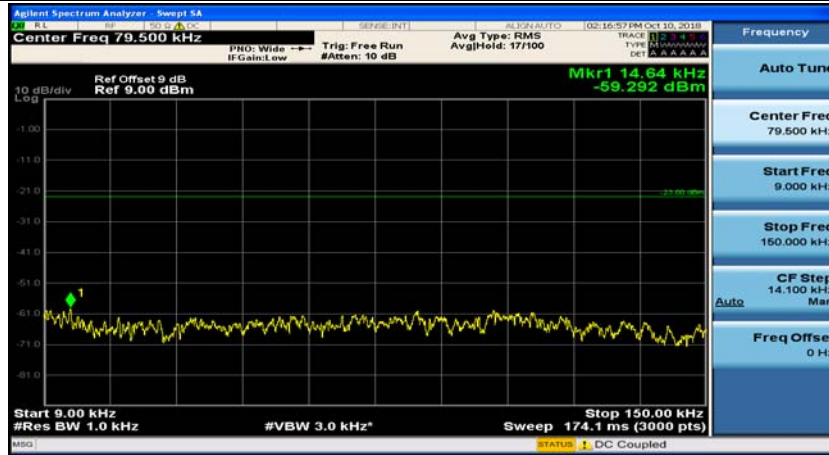

(Channel Bandwidth: 5 MHz)_HCH_QPSK_1RB#0