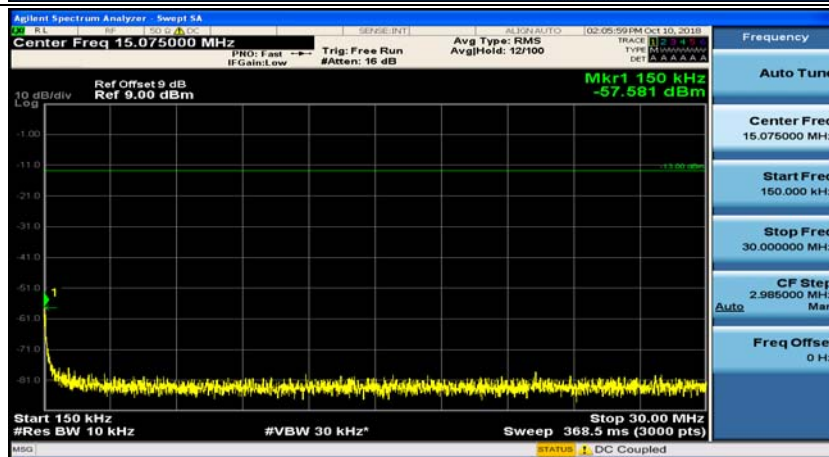

Channel Bandwidth: 3 MHz

(Channel Bandwidth: 3 MHz)_MCH_QPSK_1RB#0

(Channel Bandwidth: 3 MHz)_MCH_QPSK_1RB#7

(Channel Bandwidth: 3 MHz)_HCH_QPSK_1RB#0

(Channel Bandwidth: 3 MHz)_HCH_QPSK_1RB#7

(Channel Bandwidth: 3 MHz)_LCH_16QAM_1RB#0