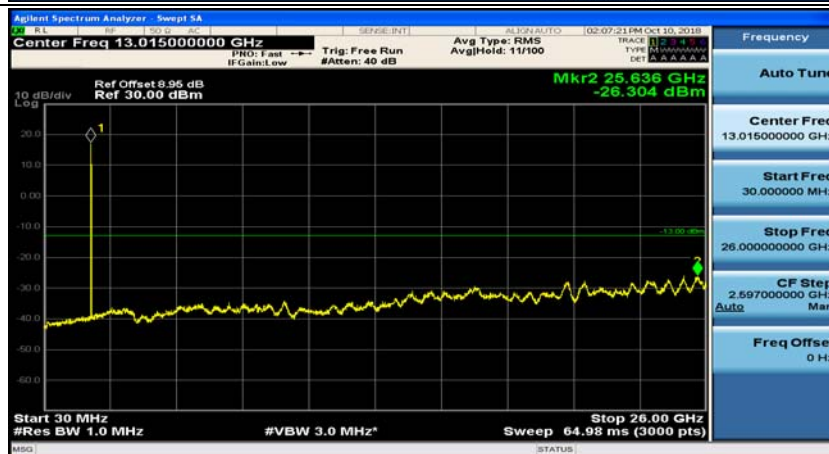

(Channel Bandwidth: 1.4 MHz)_LCH_16QAM_1RB#3

(Channel Bandwidth: 1.4 MHz)_MCH_16QAM_1RB#0

(Channel Bandwidth: 1.4 MHz)_MCH_16QAM_1RB#3

(Channel Bandwidth: 1.4 MHz)_HCH_16QAM_1RB#0

(Channel Bandwidth: 1.4 MHz)_HCH_16QAM_1RB#3

Channel Bandwidth: 3 MHz

(Channel Bandwidth: 3 MHz)_MCH_QPSK_1RB#0

(Channel Bandwidth: 3 MHz)_MCH_QPSK_1RB#7

(Channel Bandwidth: 3 MHz)_HCH_QPSK_1RB#0

(Channel Bandwidth: 3 MHz)_HCH_QPSK_1RB#7

(Channel Bandwidth: 3 MHz)_LCH_16QAM_1RB#0