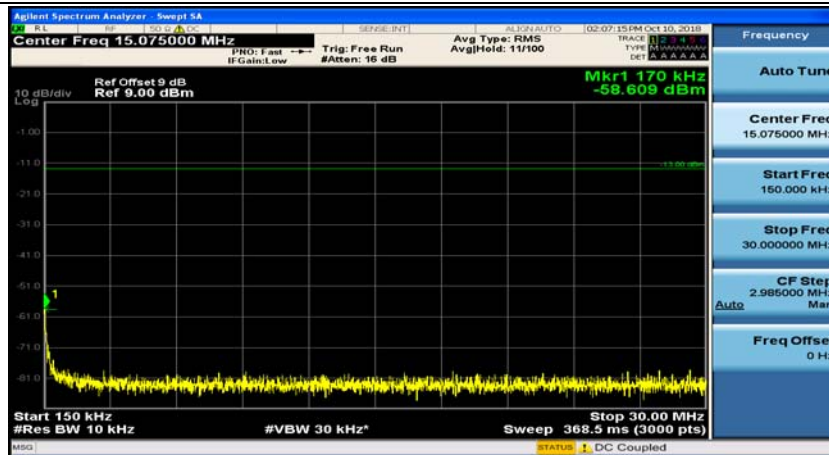

(Channel Bandwidth: 1.4 MHz)_LCH_16QAM_1RB#3

(Channel Bandwidth: 1.4 MHz)_MCH_16QAM_1RB#0

(Channel Bandwidth: 1.4 MHz)_MCH_16QAM_1RB#3

(Channel Bandwidth: 1.4 MHz)_HCH_16QAM_1RB#0

(Channel Bandwidth: 1.4 MHz)_HCH_16QAM_1RB#3

Channel Bandwidth: 3 MHz

(Channel Bandwidth: 3 MHz)_MCH_QPSK_1RB#0

(Channel Bandwidth: 3 MHz)_MCH_QPSK_1RB#7

(Channel Bandwidth: 3 MHz)_HCH_QPSK_1RB#0

(Channel Bandwidth: 3 MHz)_HCH_QPSK_1RB#7

(Channel Bandwidth: 3 MHz)_LCH_16QAM_1RB#0