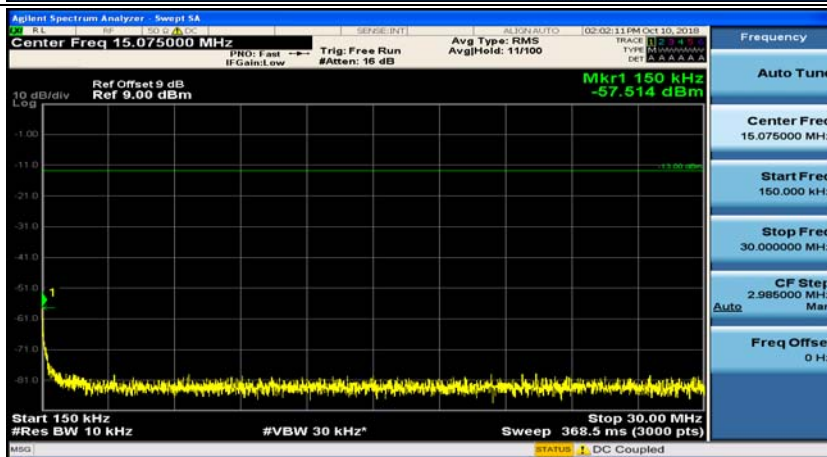

(Channel Bandwidth: 1.4 MHz)_MCH_QPSK_1RB#0

(Channel Bandwidth: 1.4 MHz)_MCH_QPSK_1RB#3

(Channel Bandwidth: 1.4 MHz)_HCH_QPSK_1RB#0

(Channel Bandwidth: 1.4 MHz)_HCH_QPSK_1RB#3

(Channel Bandwidth: 1.4 MHz)_LCH_16QAM_1RB#0

(Channel Bandwidth: 1.4 MHz)_LCH_16QAM_1RB#3

(Channel Bandwidth: 1.4 MHz)_MCH_16QAM_1RB#0

(Channel Bandwidth: 1.4 MHz)_MCH_16QAM_1RB#3

(Channel Bandwidth: 1.4 MHz)_HCH_16QAM_1RB#0

(Channel Bandwidth: 1.4 MHz)_HCH_16QAM_1RB#3