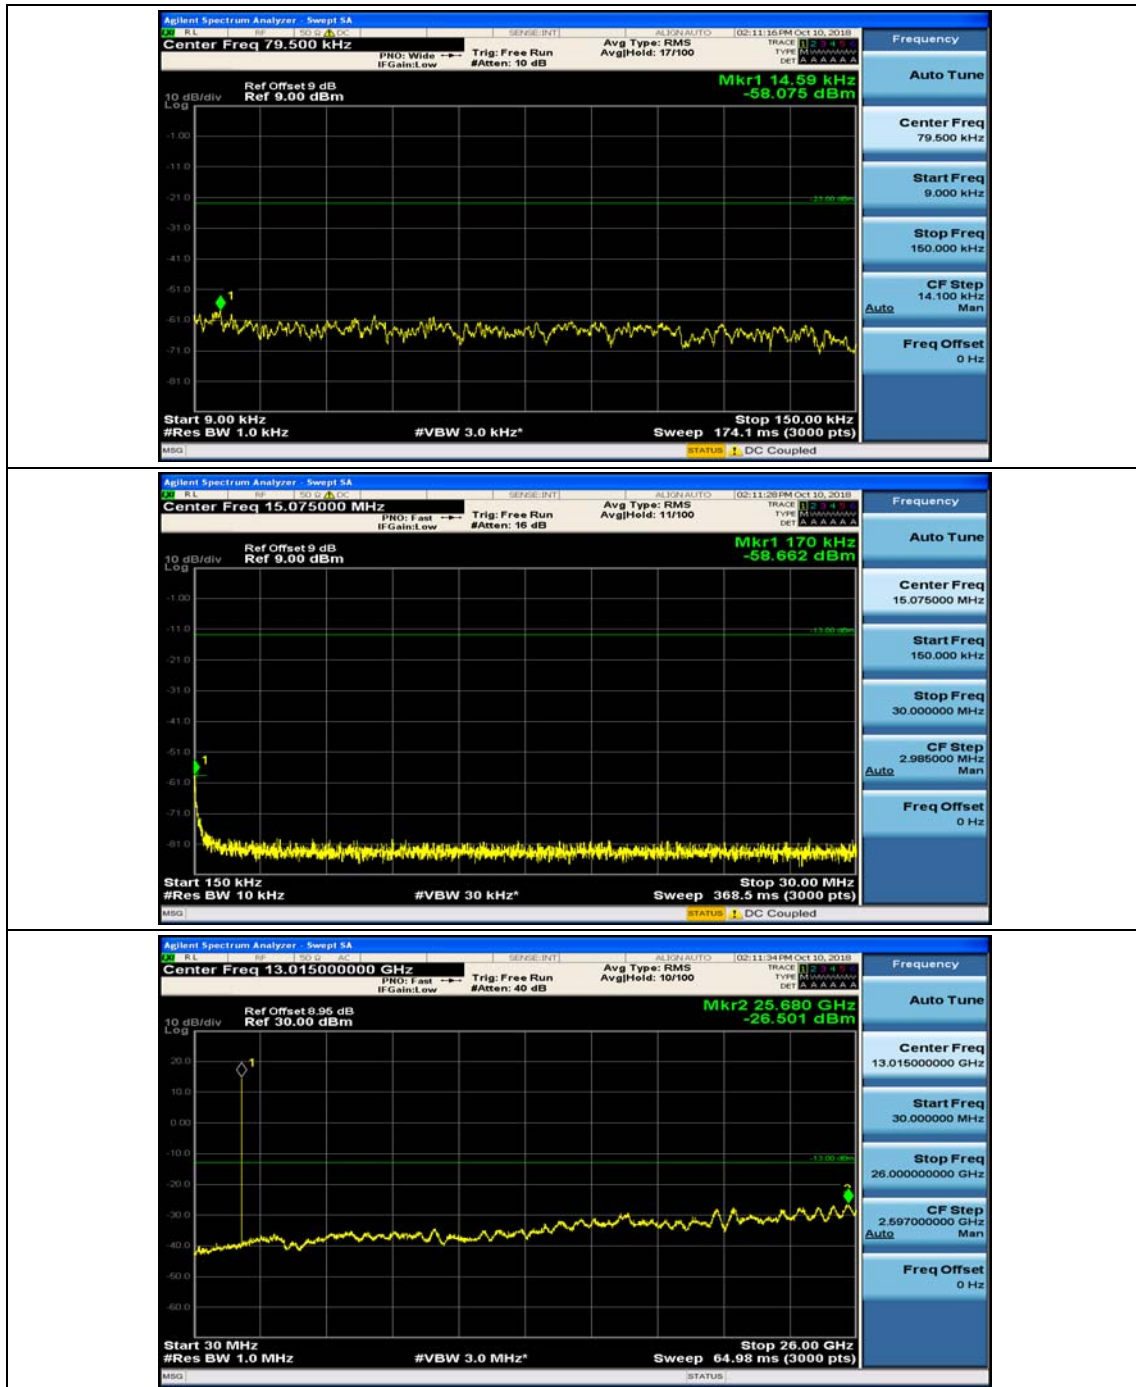

Channel Bandwidth: 3 MHz

(Channel Bandwidth: 3 MHz)_MCH_QPSK_1RB#0

(Channel Bandwidth: 3 MHz)_MCH_QPSK_1RB#7

(Channel Bandwidth: 3 MHz)_HCH_QPSK_1RB#0

(Channel Bandwidth: 3 MHz)_HCH_QPSK_1RB#7

(Channel Bandwidth: 3 MHz)_LCH_16QAM_1RB#0

(Channel Bandwidth: 3 MHz)_LCH_16QAM_1RB#7

(Channel Bandwidth: 3 MHz)_MCH_16QAM_1RB#0

(Channel Bandwidth: 3 MHz)_MCH_16QAM_1RB#7

(Channel Bandwidth: 3 MHz)_HCH_16QAM_1RB#0

(Channel Bandwidth: 3 MHz)_HCH_16QAM_1RB#7

Channel Bandwidth: 5 MHz

(Channel Bandwidth: 5 MHz)_MCH_QPSK_1RB#0

(Channel Bandwidth: 5 MHz)_MCH_QPSK_1RB#12

(Channel Bandwidth: 5 MHz)_HCH_QPSK_1RB#0

(Channel Bandwidth: 5 MHz)_HCH_QPSK_1RB#12

(Channel Bandwidth: 5 MHz)_LCH_16QAM_1RB#0