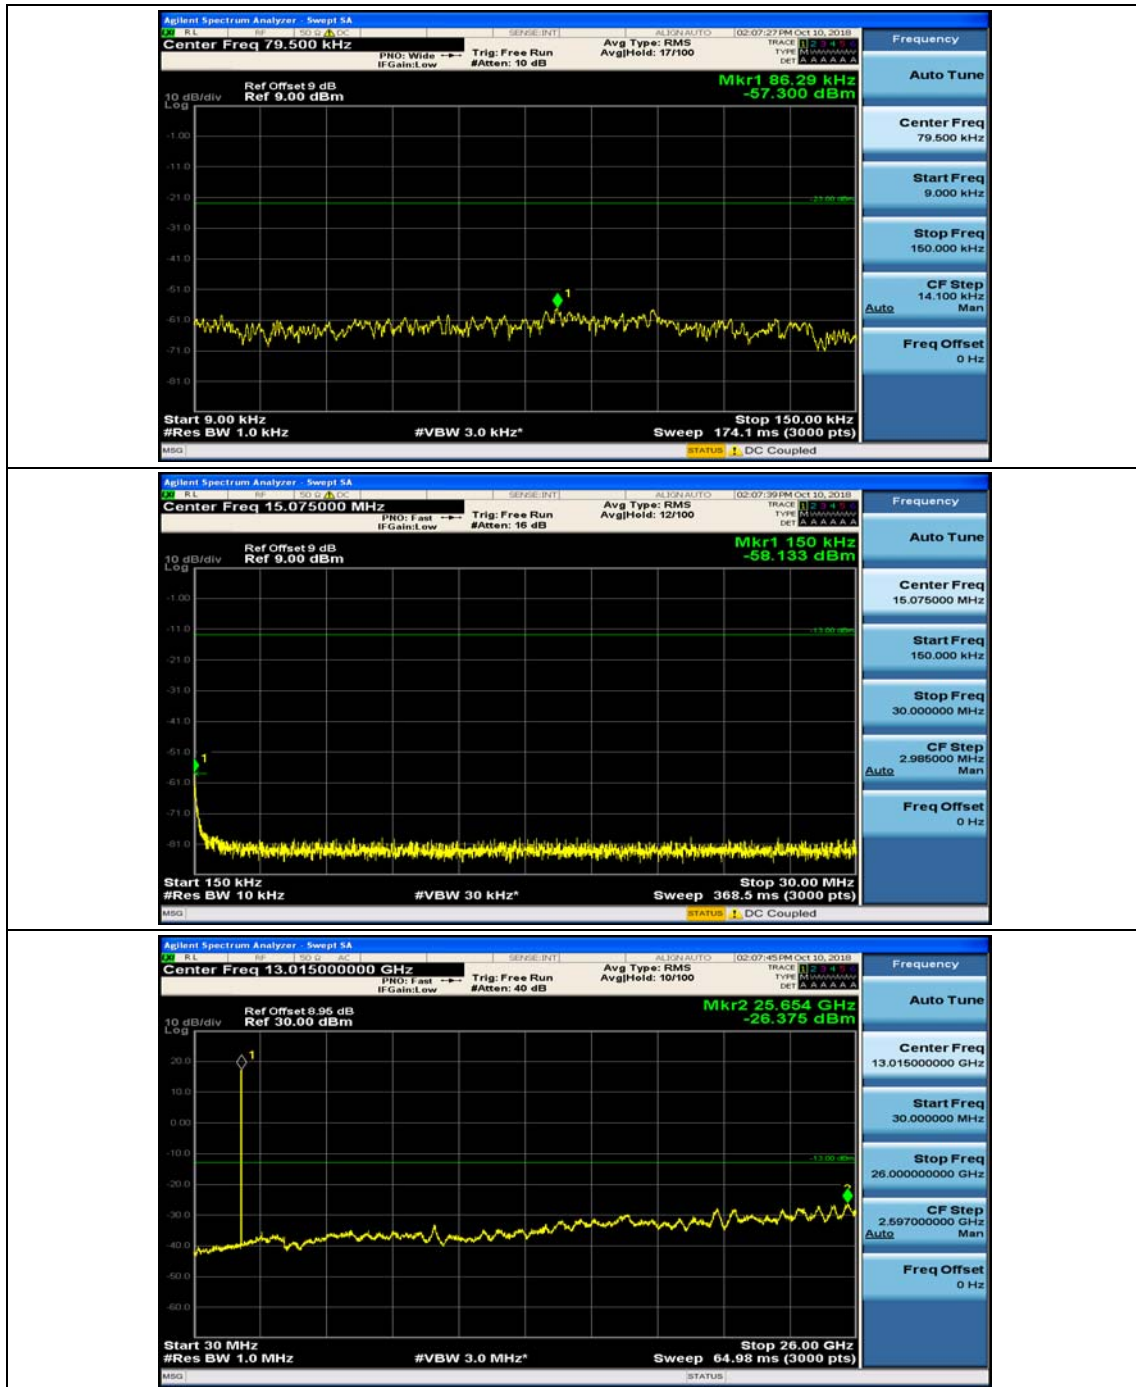

Channel Bandwidth: 3 MHz

(Channel Bandwidth: 3 MHz)_MCH_QPSK_1RB#0

(Channel Bandwidth: 3 MHz)_MCH_QPSK_1RB#7

(Channel Bandwidth: 3 MHz)_HCH_QPSK_1RB#0

(Channel Bandwidth: 3 MHz)_HCH_QPSK_1RB#7

(Channel Bandwidth: 3 MHz)_LCH_16QAM_1RB#0

(Channel Bandwidth: 3 MHz)_LCH_16QAM_1RB#7

(Channel Bandwidth: 3 MHz)_MCH_16QAM_1RB#0

(Channel Bandwidth: 3 MHz)_MCH_16QAM_1RB#7

(Channel Bandwidth: 3 MHz)_HCH_16QAM_1RB#0

(Channel Bandwidth: 3 MHz)_HCH_16QAM_1RB#7