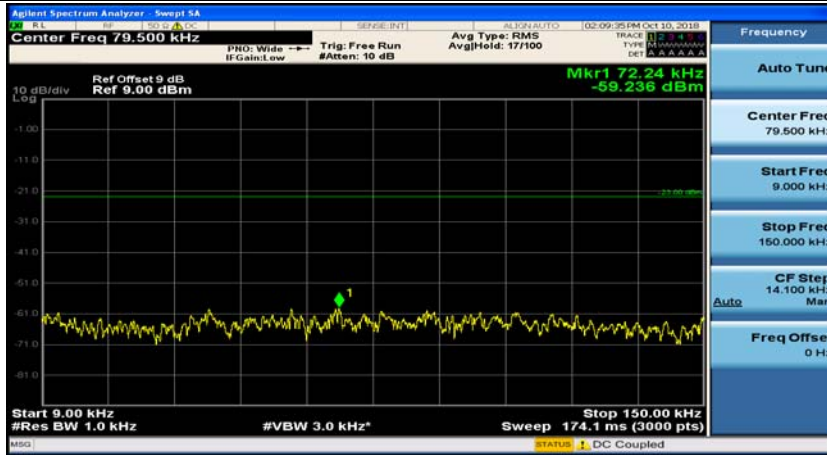

Channel Bandwidth: 3 MHz

(Channel Bandwidth: 3 MHz)_MCH_QPSK_1RB#0

(Channel Bandwidth: 3 MHz)_MCH_QPSK_1RB#7

(Channel Bandwidth: 3 MHz)_HCH_QPSK_1RB#0

(Channel Bandwidth: 3 MHz)_HCH_QPSK_1RB#7

(Channel Bandwidth: 3 MHz)_LCH_16QAM_1RB#0