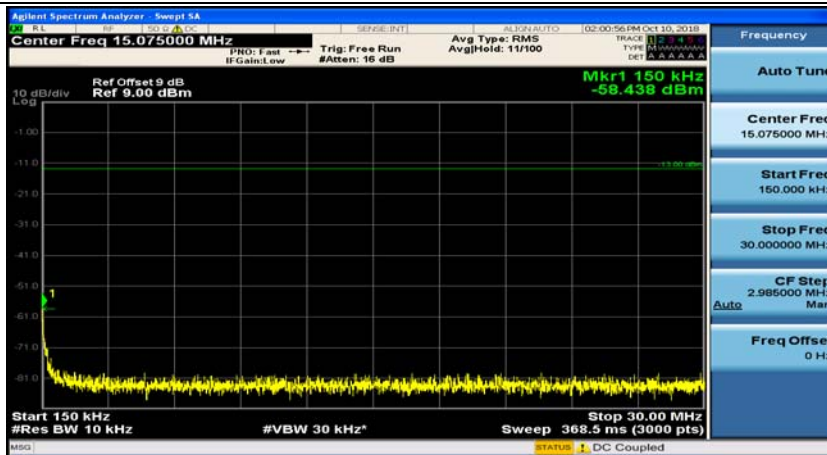

(Channel Bandwidth: 1.4 MHz)_MCH_QPSK_1RB#0

(Channel Bandwidth: 1.4 MHz)_MCH_QPSK_1RB#3

(Channel Bandwidth: 1.4 MHz)_HCH_QPSK_1RB#0

(Channel Bandwidth: 1.4 MHz)_HCH_QPSK_1RB#3

(Channel Bandwidth: 1.4 MHz)_LCH_16QAM_1RB#0

(Channel Bandwidth: 1.4 MHz)_LCH_16QAM_1RB#3

(Channel Bandwidth: 1.4 MHz)_MCH_16QAM_1RB#0

(Channel Bandwidth: 1.4 MHz)_MCH_16QAM_1RB#3

(Channel Bandwidth: 1.4 MHz)_HCH_16QAM_1RB#0

(Channel Bandwidth: 1.4 MHz)_HCH_16QAM_1RB#3