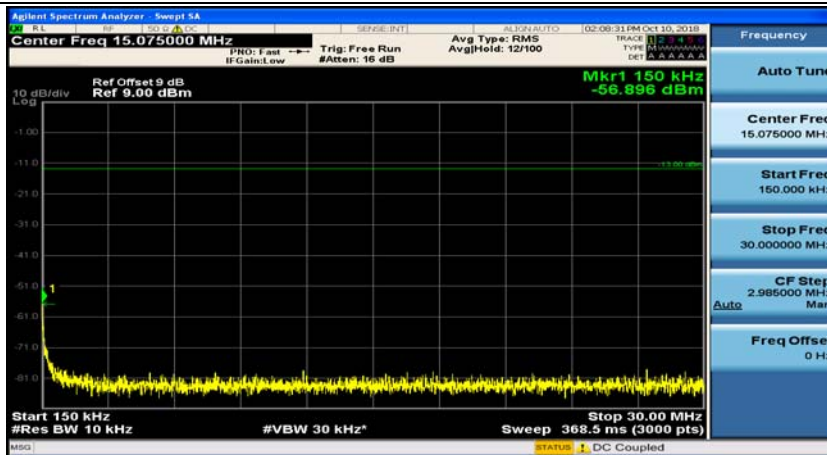

(Channel Bandwidth: 3 MHz)_MCH_16QAM_1RB#0

(Channel Bandwidth: 3 MHz)_MCH_16QAM_1RB#7