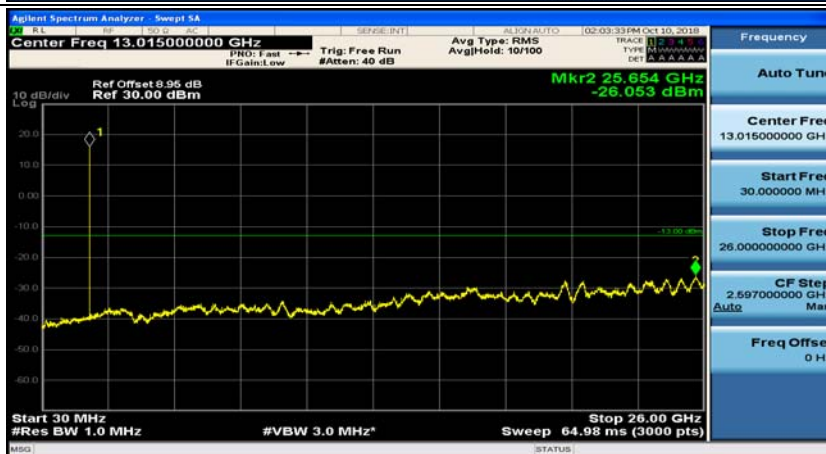

(Channel Bandwidth: 1.4 MHz)_LCH_16QAM_1RB#3

(Channel Bandwidth: 1.4 MHz)_MCH_16QAM_1RB#0

(Channel Bandwidth: 1.4 MHz)_MCH_16QAM_1RB#3

(Channel Bandwidth: 1.4 MHz)_HCH_16QAM_1RB#0

(Channel Bandwidth: 1.4 MHz)_HCH_16QAM_1RB#3

Channel Bandwidth: 3 MHz

(Channel Bandwidth: 3 MHz)_MCH_QPSK_1RB#0

(Channel Bandwidth: 3 MHz)_MCH_QPSK_1RB#7

(Channel Bandwidth: 3 MHz)_HCH_QPSK_1RB#0

(Channel Bandwidth: 3 MHz)_HCH_QPSK_1RB#7

(Channel Bandwidth: 3 MHz)_LCH_16QAM_1RB#0