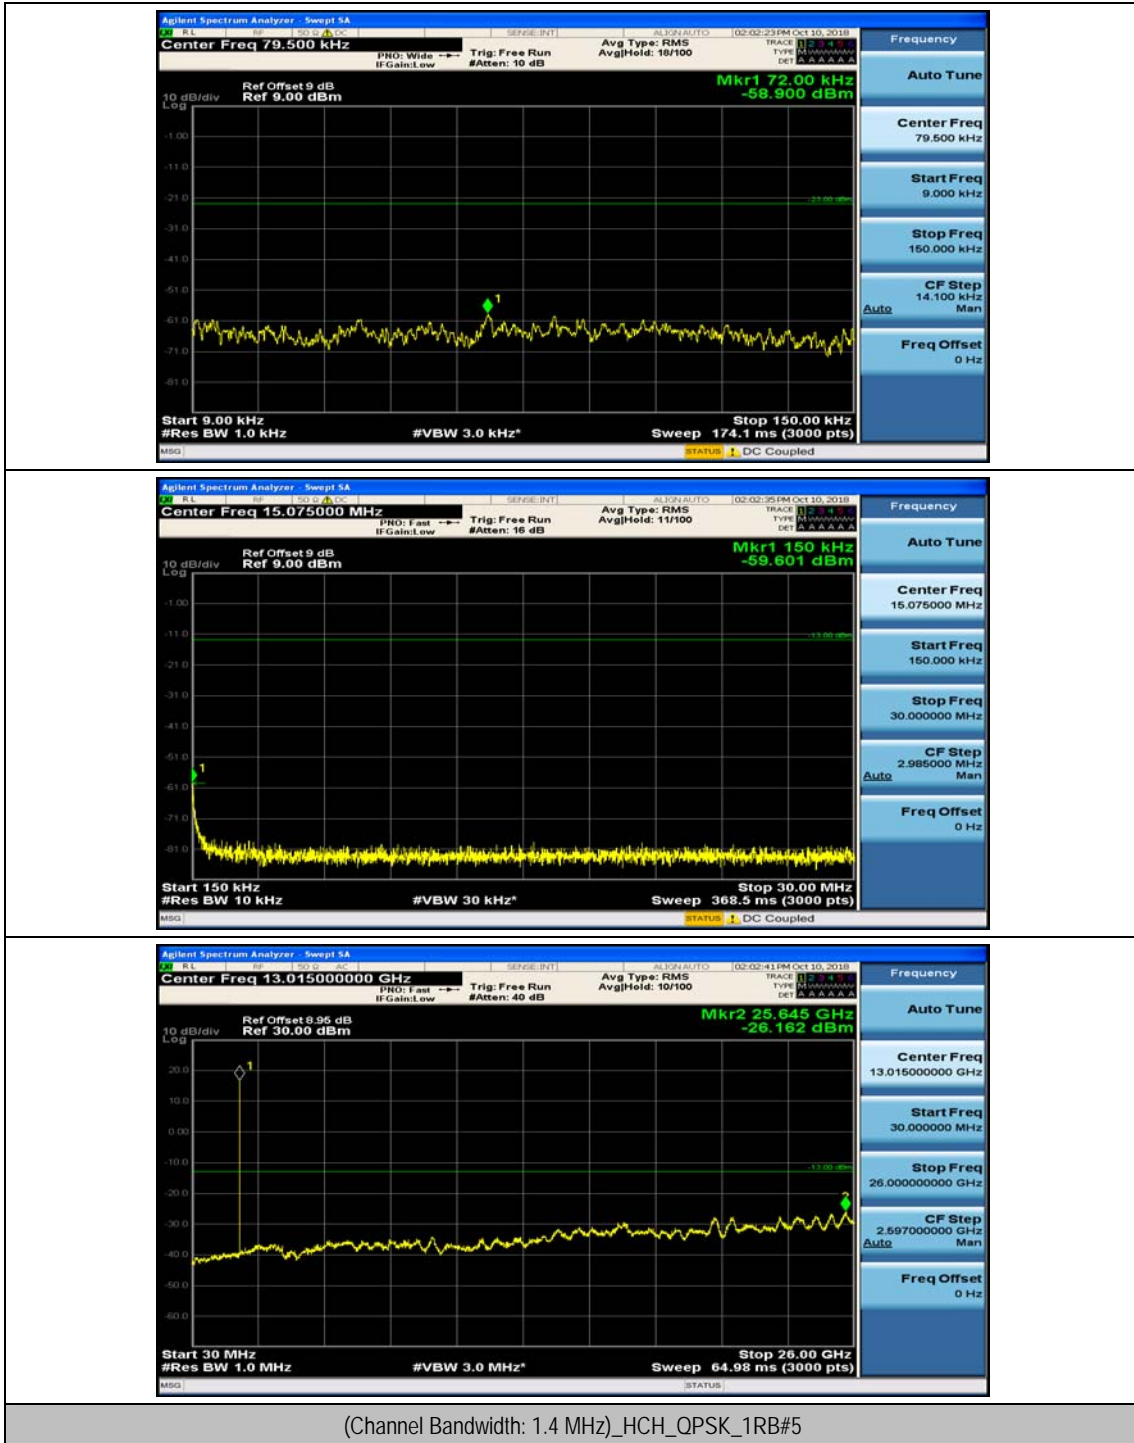

(Channel Bandwidth: 1.4 MHz)_MCH_QPSK_1RB#0

(Channel Bandwidth: 1.4 MHz)_MCH_QPSK_1RB#3

(Channel Bandwidth: 1.4 MHz)_HCH_QPSK_1RB#0

(Channel Bandwidth: 1.4 MHz)_HCH_QPSK_1RB#3

(Channel Bandwidth: 1.4 MHz)_LCH_16QAM_1RB#0

(Channel Bandwidth: 1.4 MHz)_LCH_16QAM_1RB#3

(Channel Bandwidth: 1.4 MHz)_MCH_16QAM_1RB#0

(Channel Bandwidth: 1.4 MHz)_MCH_16QAM_1RB#3

(Channel Bandwidth: 1.4 MHz)_HCH_16QAM_1RB#0

(Channel Bandwidth: 1.4 MHz)_HCH_16QAM_1RB#3

Channel Bandwidth: 3 MHz

(Channel Bandwidth: 3 MHz)_MCH_QPSK_1RB#0

(Channel Bandwidth: 3 MHz)_MCH_QPSK_1RB#7

(Channel Bandwidth: 3 MHz)_HCH_QPSK_1RB#0

(Channel Bandwidth: 3 MHz)_HCH_QPSK_1RB#7

(Channel Bandwidth: 3 MHz)_LCH_16QAM_1RB#0