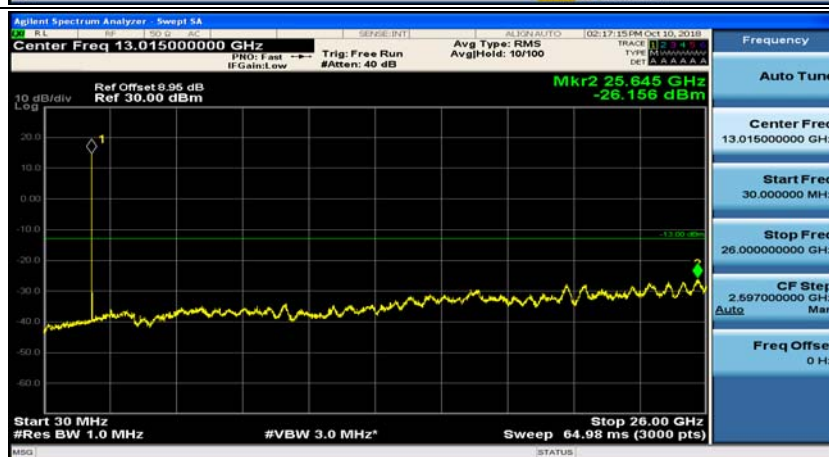

(Channel Bandwidth: 5 MHz)_HCH_QPSK_1RB#0