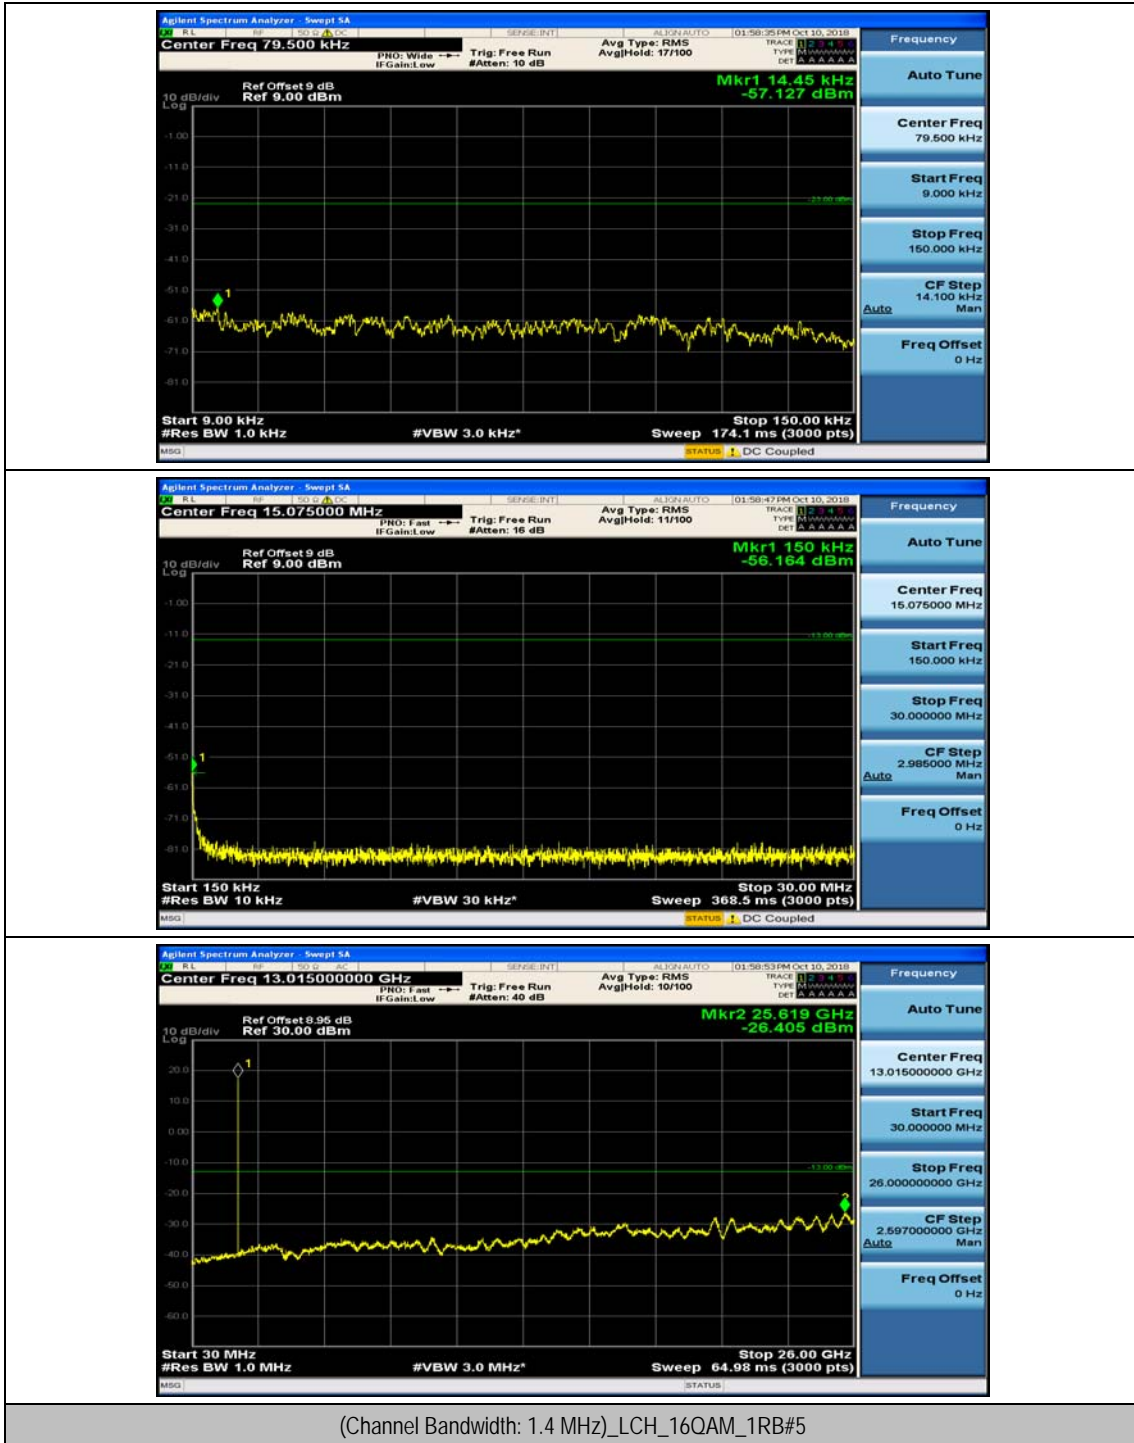

(Channel Bandwidth: 1.4 MHz)_MCH_QPSK_1RB#0

(Channel Bandwidth: 1.4 MHz)_MCH_QPSK_1RB#3

(Channel Bandwidth: 1.4 MHz)_HCH_QPSK_1RB#0

(Channel Bandwidth: 1.4 MHz)_HCH_QPSK_1RB#3

(Channel Bandwidth: 1.4 MHz)_LCH_16QAM_1RB#0

(Channel Bandwidth: 1.4 MHz)_LCH_16QAM_1RB#3

(Channel Bandwidth: 1.4 MHz)_MCH_16QAM_1RB#0

(Channel Bandwidth: 1.4 MHz)_MCH_16QAM_1RB#3

(Channel Bandwidth: 1.4 MHz)_HCH_16QAM_1RB#0

(Channel Bandwidth: 1.4 MHz)_HCH_16QAM_1RB#3

Channel Bandwidth: 3 MHz

(Channel Bandwidth: 3 MHz)_MCH_QPSK_1RB#0

(Channel Bandwidth: 3 MHz)_MCH_QPSK_1RB#7

(Channel Bandwidth: 3 MHz)_HCH_QPSK_1RB#0

(Channel Bandwidth: 3 MHz)_HCH_QPSK_1RB#7

(Channel Bandwidth: 3 MHz)_LCH_16QAM_1RB#0