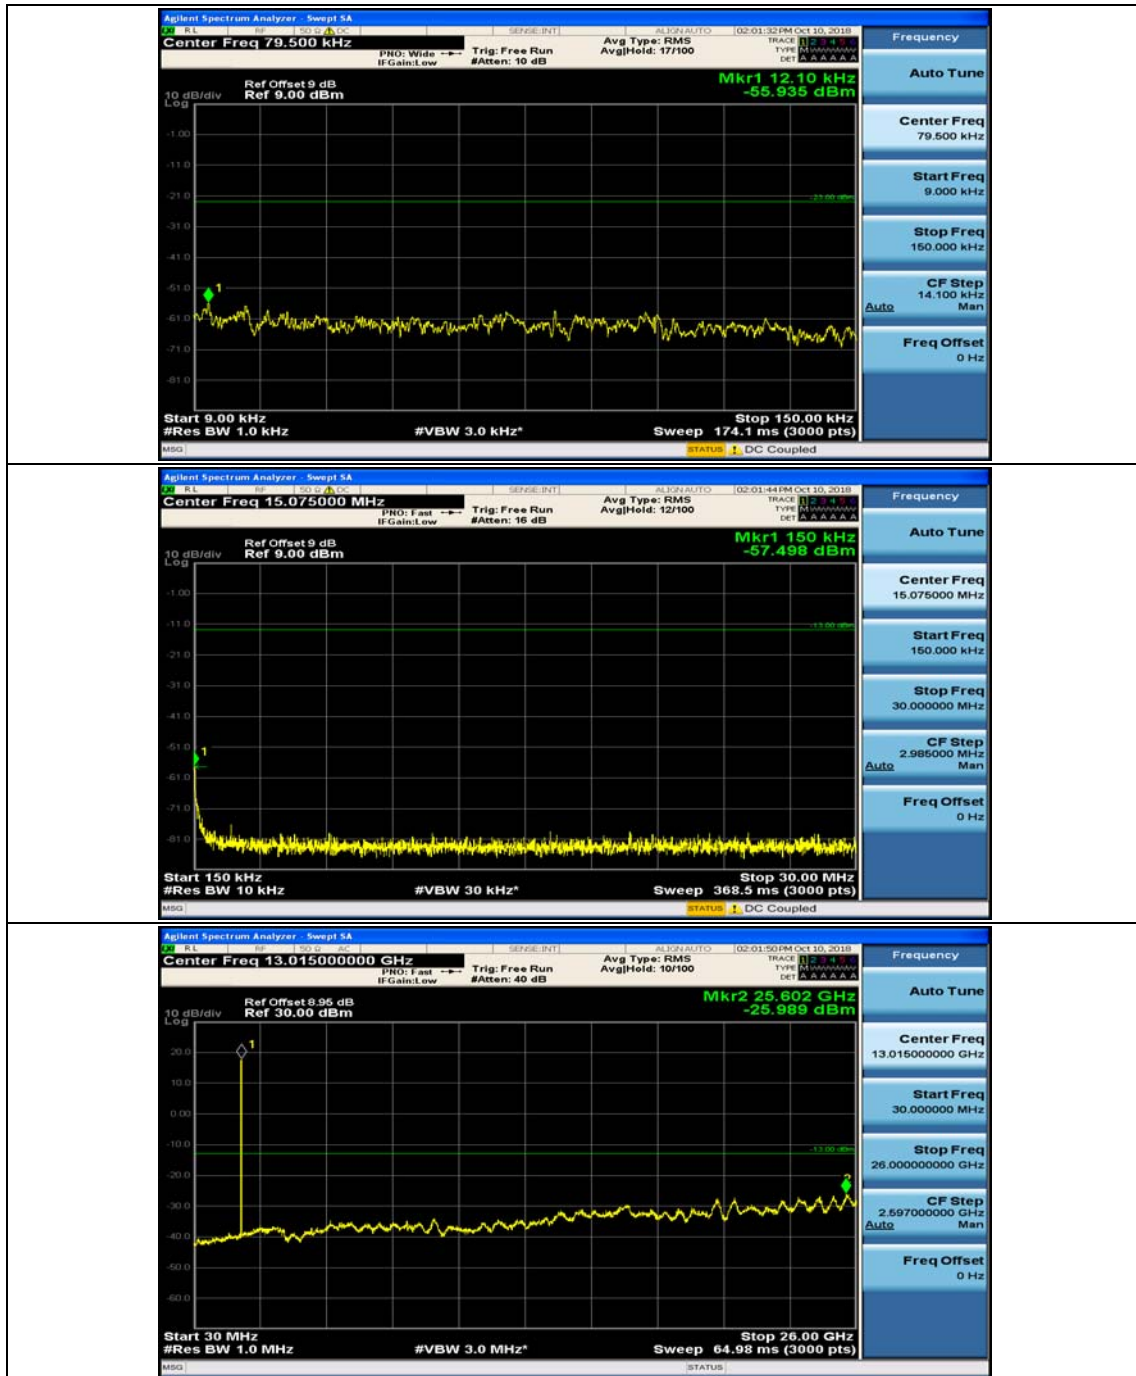

(Channel Bandwidth: 1.4 MHz)_MCH_QPSK_1RB#0

(Channel Bandwidth: 1.4 MHz)_MCH_QPSK_1RB#3

(Channel Bandwidth: 1.4 MHz)_HCH_QPSK_1RB#0

(Channel Bandwidth: 1.4 MHz)_HCH_QPSK_1RB#3

(Channel Bandwidth: 1.4 MHz)_LCH_16QAM_1RB#0

(Channel Bandwidth: 1.4 MHz)_LCH_16QAM_1RB#3

(Channel Bandwidth: 1.4 MHz)_MCH_16QAM_1RB#0

(Channel Bandwidth: 1.4 MHz)_MCH_16QAM_1RB#3

(Channel Bandwidth: 1.4 MHz)_HCH_16QAM_1RB#0

(Channel Bandwidth: 1.4 MHz)_HCH_16QAM_1RB#3

Channel Bandwidth: 3 MHz

(Channel Bandwidth: 3 MHz)_MCH_QPSK_1RB#0

(Channel Bandwidth: 3 MHz)_MCH_QPSK_1RB#7

(Channel Bandwidth: 3 MHz)_HCH_QPSK_1RB#0

(Channel Bandwidth: 3 MHz)_HCH_QPSK_1RB#7

(Channel Bandwidth: 3 MHz)_LCH_16QAM_1RB#0