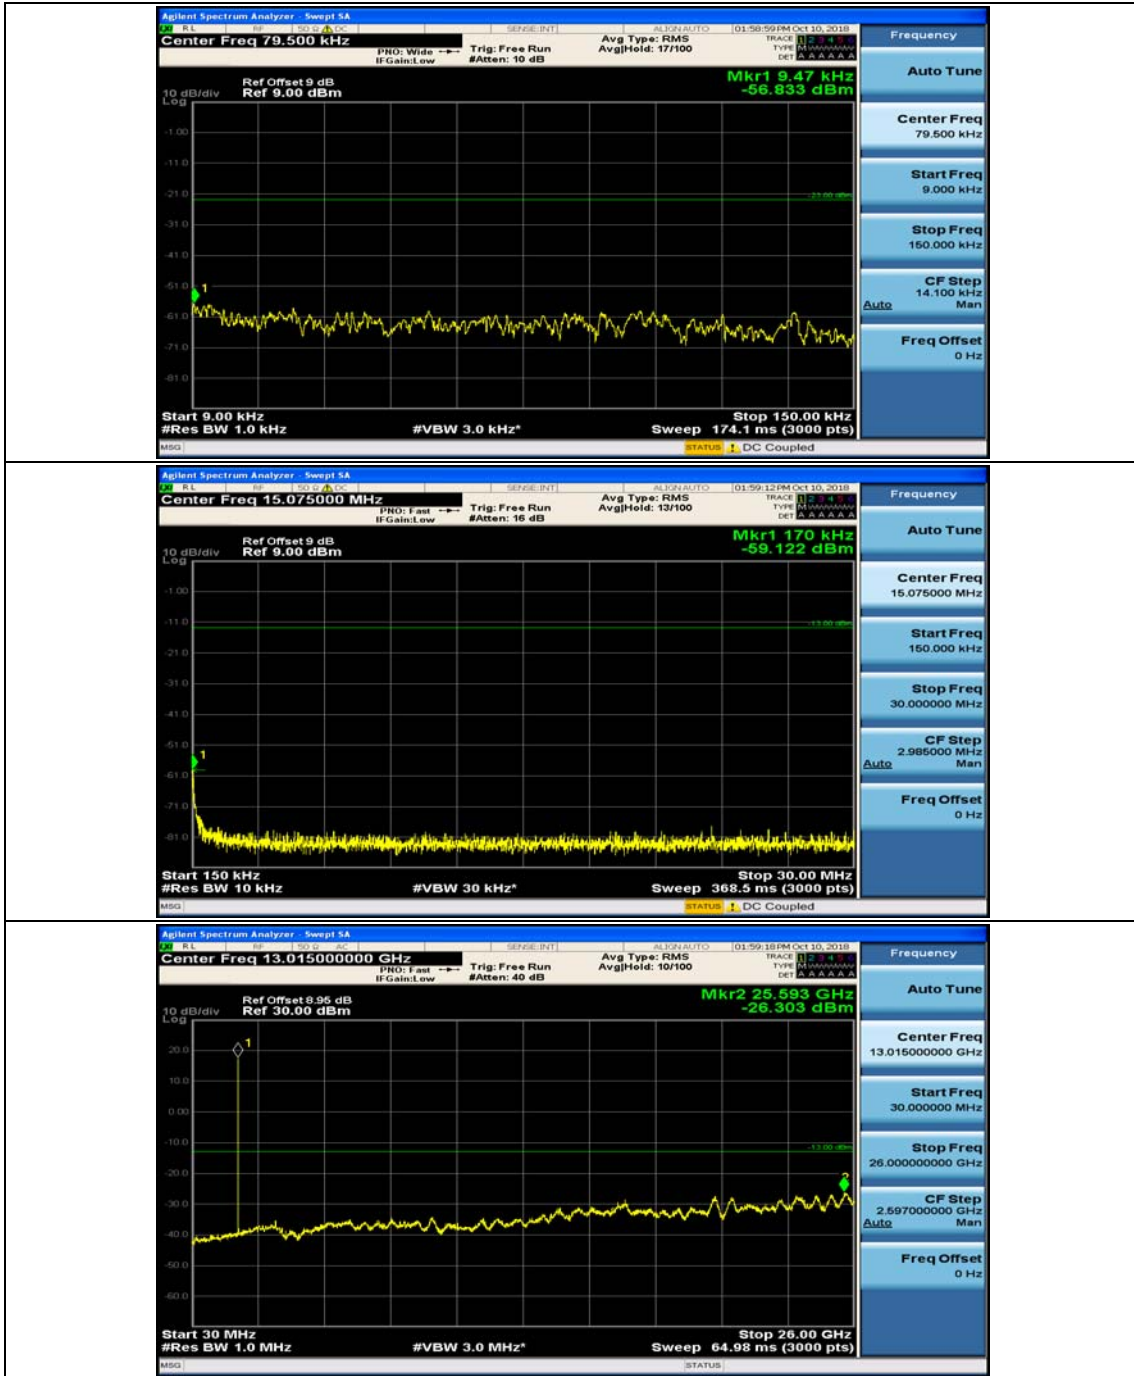

(Channel Bandwidth: 1.4 MHz)_MCH_QPSK_1RB#0

(Channel Bandwidth: 1.4 MHz)_MCH_QPSK_1RB#3

(Channel Bandwidth: 1.4 MHz)_HCH_QPSK_1RB#0

(Channel Bandwidth: 1.4 MHz)_HCH_QPSK_1RB#3

(Channel Bandwidth: 1.4 MHz)_LCH_16QAM_1RB#0

(Channel Bandwidth: 1.4 MHz)_LCH_16QAM_1RB#3

(Channel Bandwidth: 1.4 MHz)_MCH_16QAM_1RB#0

(Channel Bandwidth: 1.4 MHz)_MCH_16QAM_1RB#3

(Channel Bandwidth: 1.4 MHz)_HCH_16QAM_1RB#0

(Channel Bandwidth: 1.4 MHz)_HCH_16QAM_1RB#3

Channel Bandwidth: 3 MHz

(Channel Bandwidth: 3 MHz)_MCH_QPSK_1RB#0

(Channel Bandwidth: 3 MHz)_MCH_QPSK_1RB#7

(Channel Bandwidth: 3 MHz)_HCH_QPSK_1RB#0

(Channel Bandwidth: 3 MHz)_HCH_QPSK_1RB#7

(Channel Bandwidth: 3 MHz)_LCH_16QAM_1RB#0