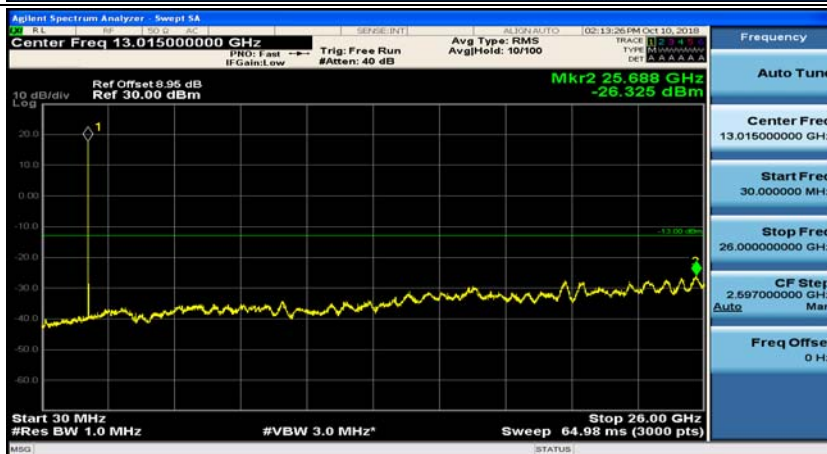

(Channel Bandwidth: 5 MHz)_LCH_16QAM_1RB#12