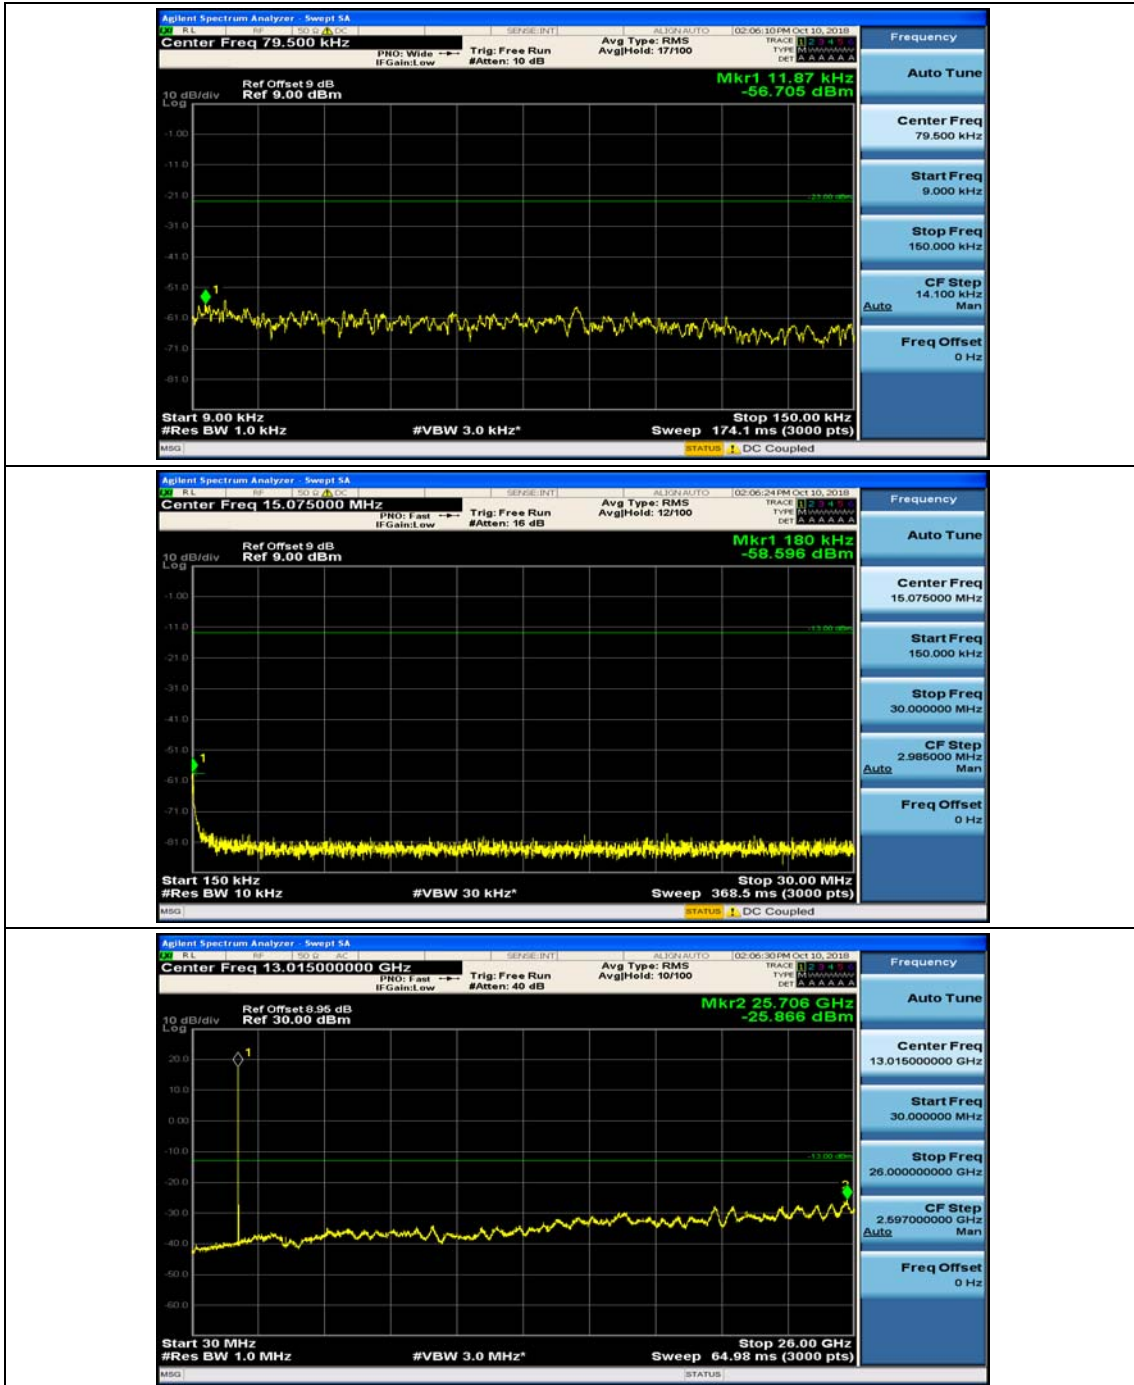

Channel Bandwidth: 3 MHz

(Channel Bandwidth: 3 MHz)_MCH_QPSK_1RB#0

(Channel Bandwidth: 3 MHz)_MCH_QPSK_1RB#7

(Channel Bandwidth: 3 MHz)_HCH_QPSK_1RB#0

(Channel Bandwidth: 3 MHz)_HCH_QPSK_1RB#7

(Channel Bandwidth: 3 MHz)_LCH_16QAM_1RB#0

(Channel Bandwidth: 3 MHz)_LCH_16QAM_1RB#7

(Channel Bandwidth: 3 MHz)_MCH_16QAM_1RB#0

(Channel Bandwidth: 3 MHz)_MCH_16QAM_1RB#7

(Channel Bandwidth: 3 MHz)_HCH_16QAM_1RB#0

(Channel Bandwidth: 3 MHz)_HCH_16QAM_1RB#7