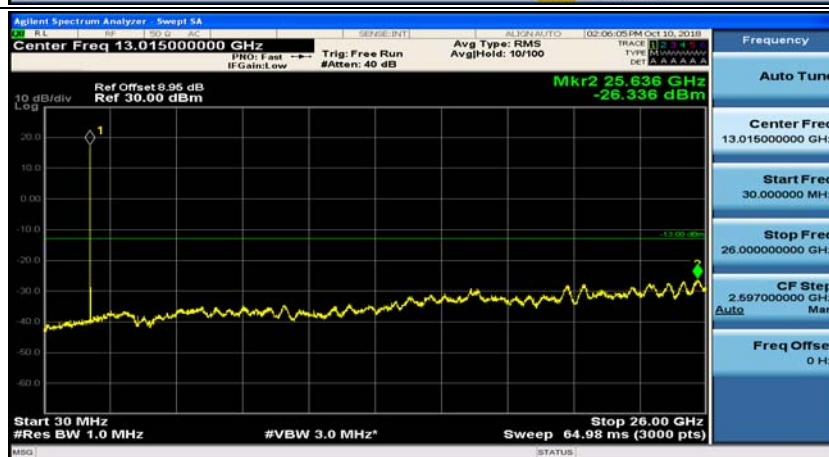

Channel Bandwidth: 3 MHz

(Channel Bandwidth: 3 MHz)_MCH_QPSK_1RB#0

(Channel Bandwidth: 3 MHz)_MCH_QPSK_1RB#7

(Channel Bandwidth: 3 MHz)_HCH_QPSK_1RB#0

(Channel Bandwidth: 3 MHz)_HCH_QPSK_1RB#7

(Channel Bandwidth: 3 MHz)_LCH_16QAM_1RB#0