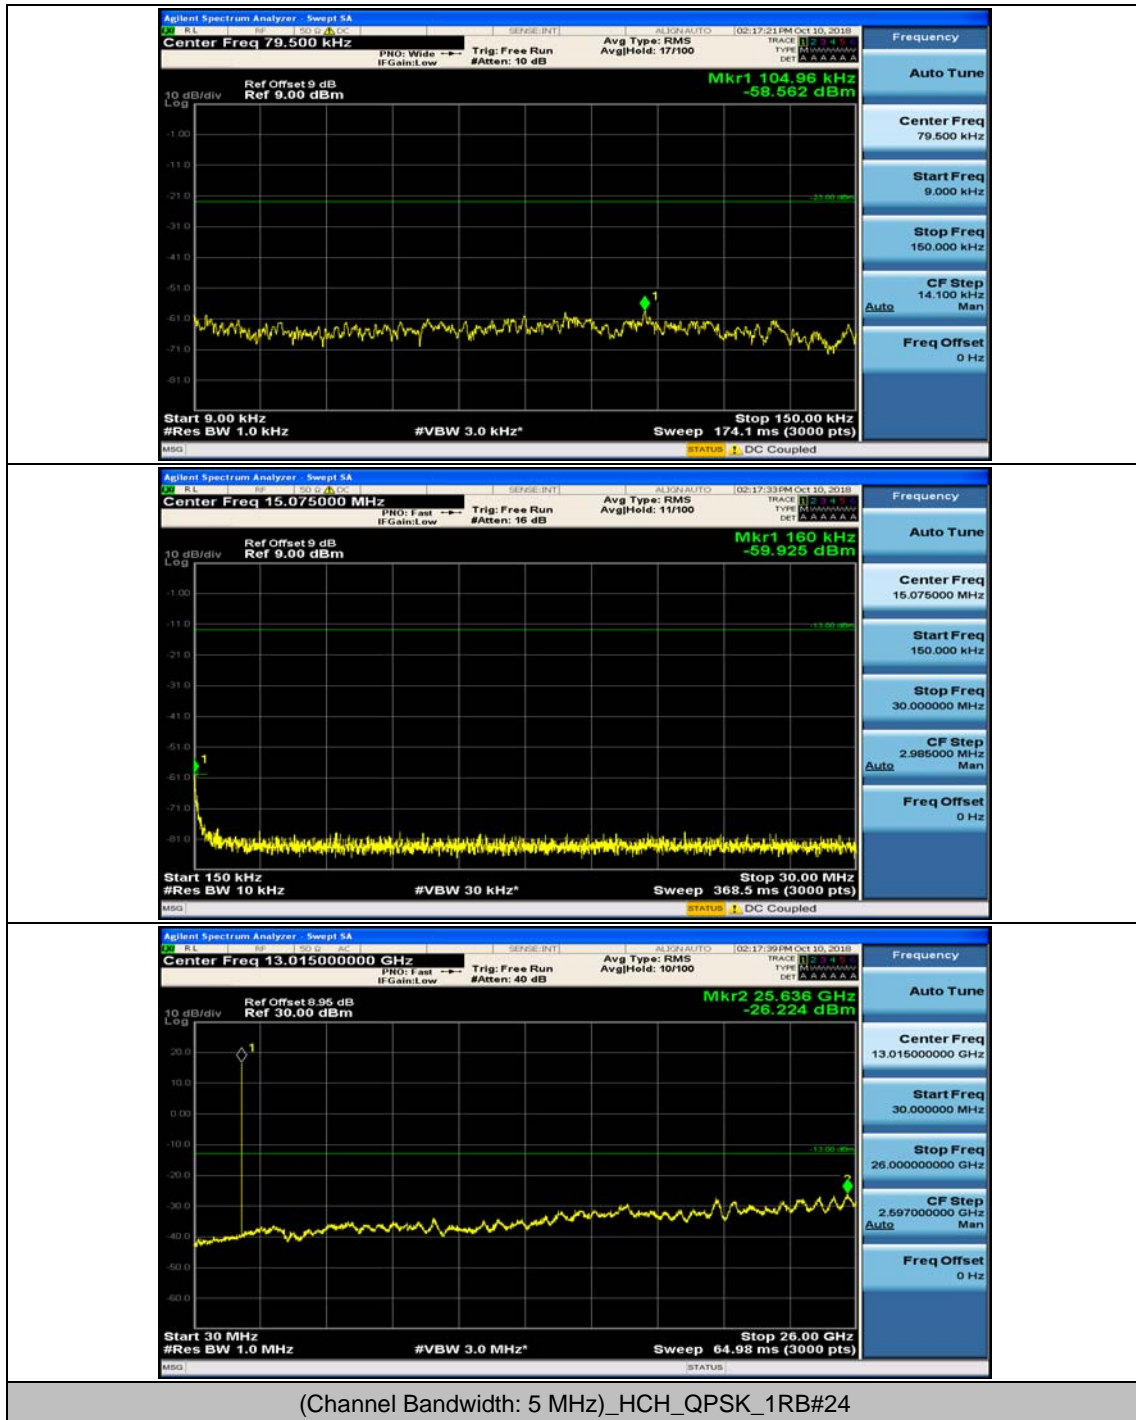

Channel Bandwidth: 5 MHz

(Channel Bandwidth: 5 MHz)_MCH_QPSK_1RB#0

(Channel Bandwidth: 5 MHz)_MCH_QPSK_1RB#12

(Channel Bandwidth: 5 MHz)_HCH_QPSK_1RB#0

(Channel Bandwidth: 5 MHz)_HCH_QPSK_1RB#12

(Channel Bandwidth: 5 MHz)_LCH_16QAM_1RB#0

(Channel Bandwidth: 5 MHz)_LCH_16QAM_1RB#12