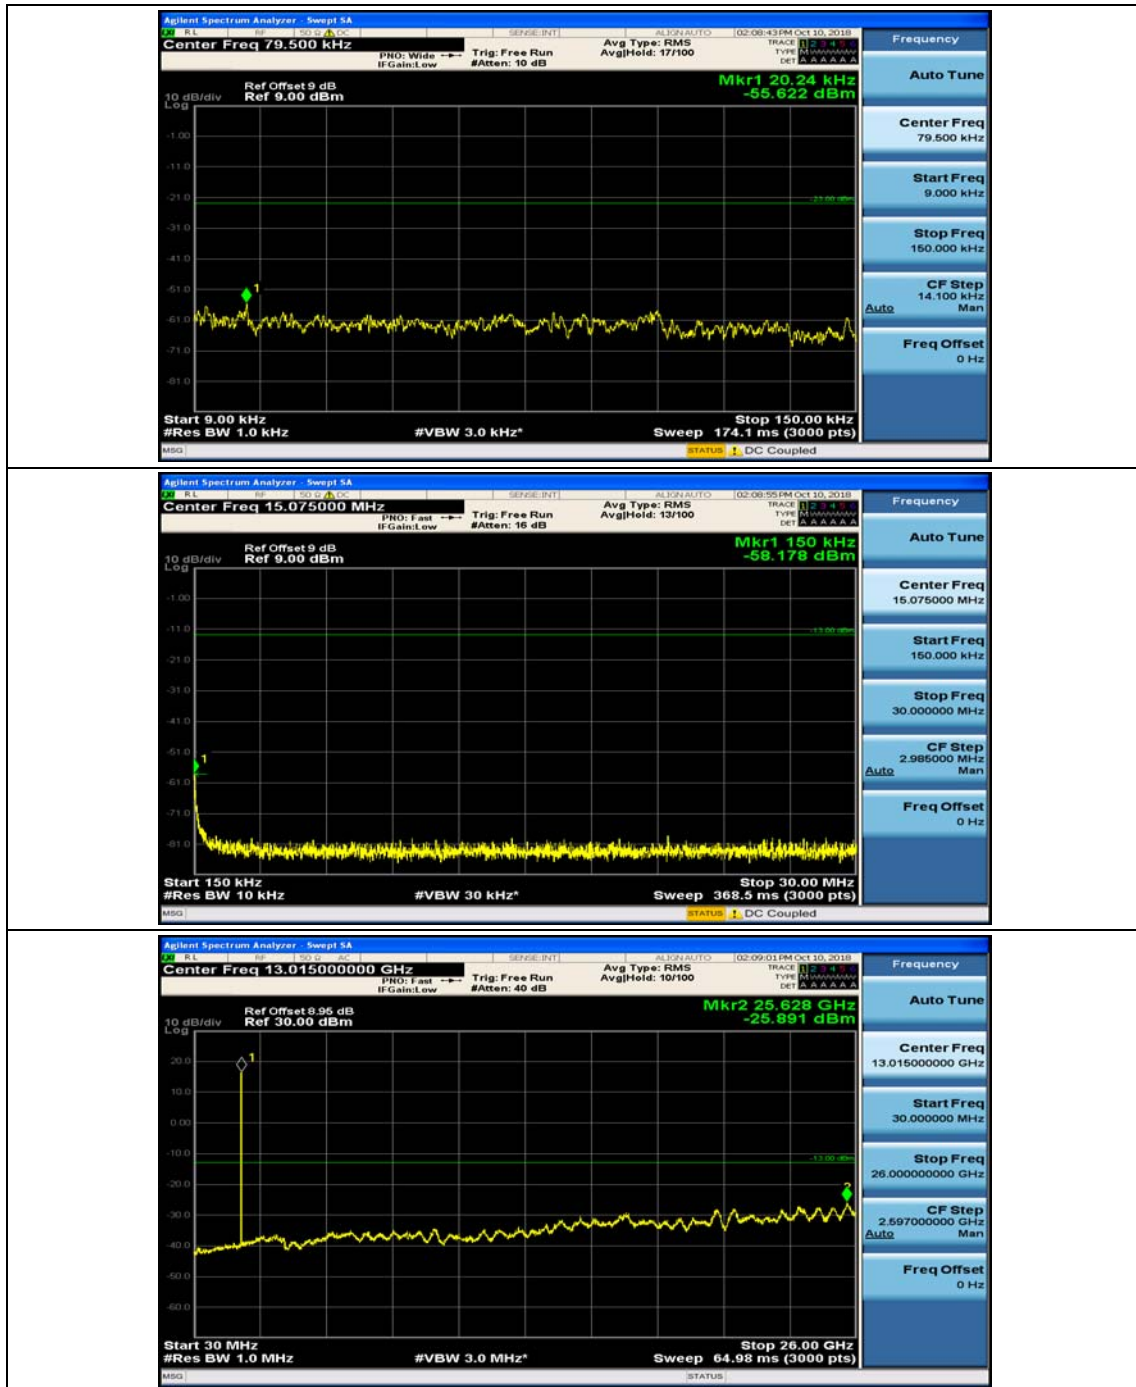

Channel Bandwidth: 3 MHz

(Channel Bandwidth: 3 MHz)_MCH_QPSK_1RB#0

(Channel Bandwidth: 3 MHz)_MCH_QPSK_1RB#7

(Channel Bandwidth: 3 MHz)_HCH_QPSK_1RB#0

(Channel Bandwidth: 3 MHz)_HCH_QPSK_1RB#7

(Channel Bandwidth: 3 MHz)_LCH_16QAM_1RB#0

(Channel Bandwidth: 3 MHz)_LCH_16QAM_1RB#7

(Channel Bandwidth: 3 MHz)_MCH_16QAM_1RB#0

(Channel Bandwidth: 3 MHz)_MCH_16QAM_1RB#7

(Channel Bandwidth: 3 MHz)_HCH_16QAM_1RB#0

(Channel Bandwidth: 3 MHz)_HCH_16QAM_1RB#7