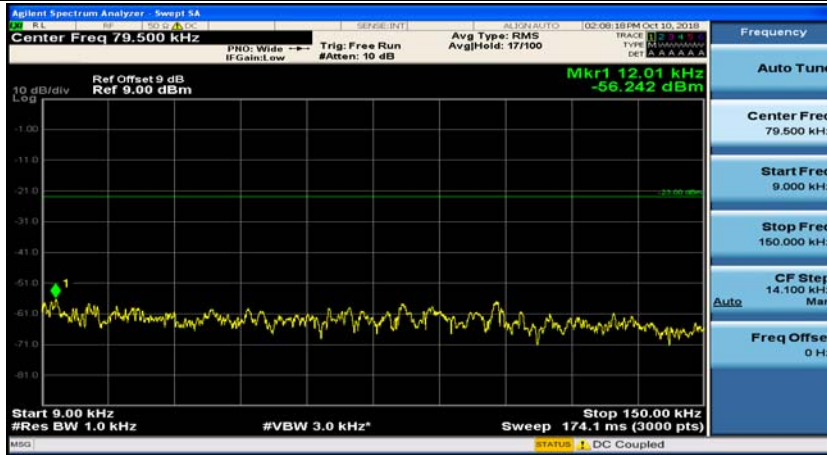

(Channel Bandwidth: 3 MHz)_MCH_16QAM_1RB#0

(Channel Bandwidth: 3 MHz)_MCH_16QAM_1RB#7