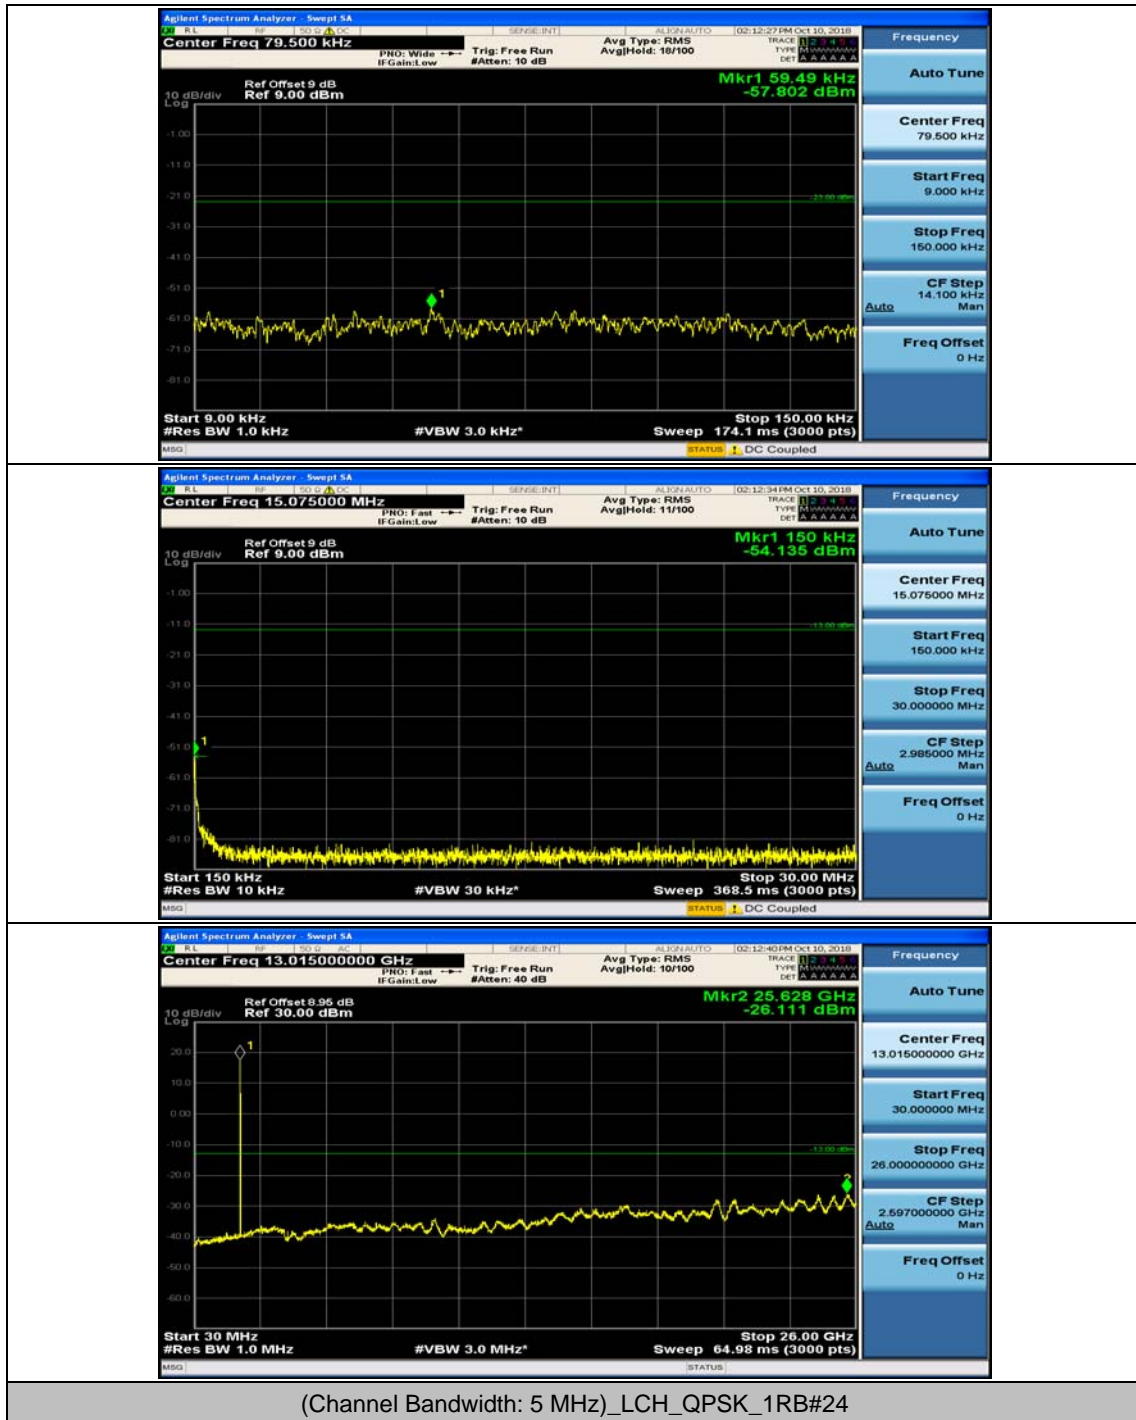

Channel Bandwidth: 3 MHz

(Channel Bandwidth: 3 MHz)_MCH_QPSK_1RB#0

(Channel Bandwidth: 3 MHz)_MCH_QPSK_1RB#7

(Channel Bandwidth: 3 MHz)_HCH_QPSK_1RB#0

(Channel Bandwidth: 3 MHz)_HCH_QPSK_1RB#7

(Channel Bandwidth: 3 MHz)_LCH_16QAM_1RB#0

(Channel Bandwidth: 3 MHz)_LCH_16QAM_1RB#7

(Channel Bandwidth: 3 MHz)_MCH_16QAM_1RB#0

(Channel Bandwidth: 3 MHz)_MCH_16QAM_1RB#7

(Channel Bandwidth: 3 MHz)_HCH_16QAM_1RB#0

(Channel Bandwidth: 3 MHz)_HCH_16QAM_1RB#7

Channel Bandwidth: 5 MHz

(Channel Bandwidth: 5 MHz)_MCH_QPSK_1RB#0

(Channel Bandwidth: 5 MHz)_MCH_QPSK_1RB#12

(Channel Bandwidth: 5 MHz)_HCH_QPSK_1RB#0

(Channel Bandwidth: 5 MHz)_HCH_QPSK_1RB#12

(Channel Bandwidth: 5 MHz)_LCH_16QAM_1RB#0