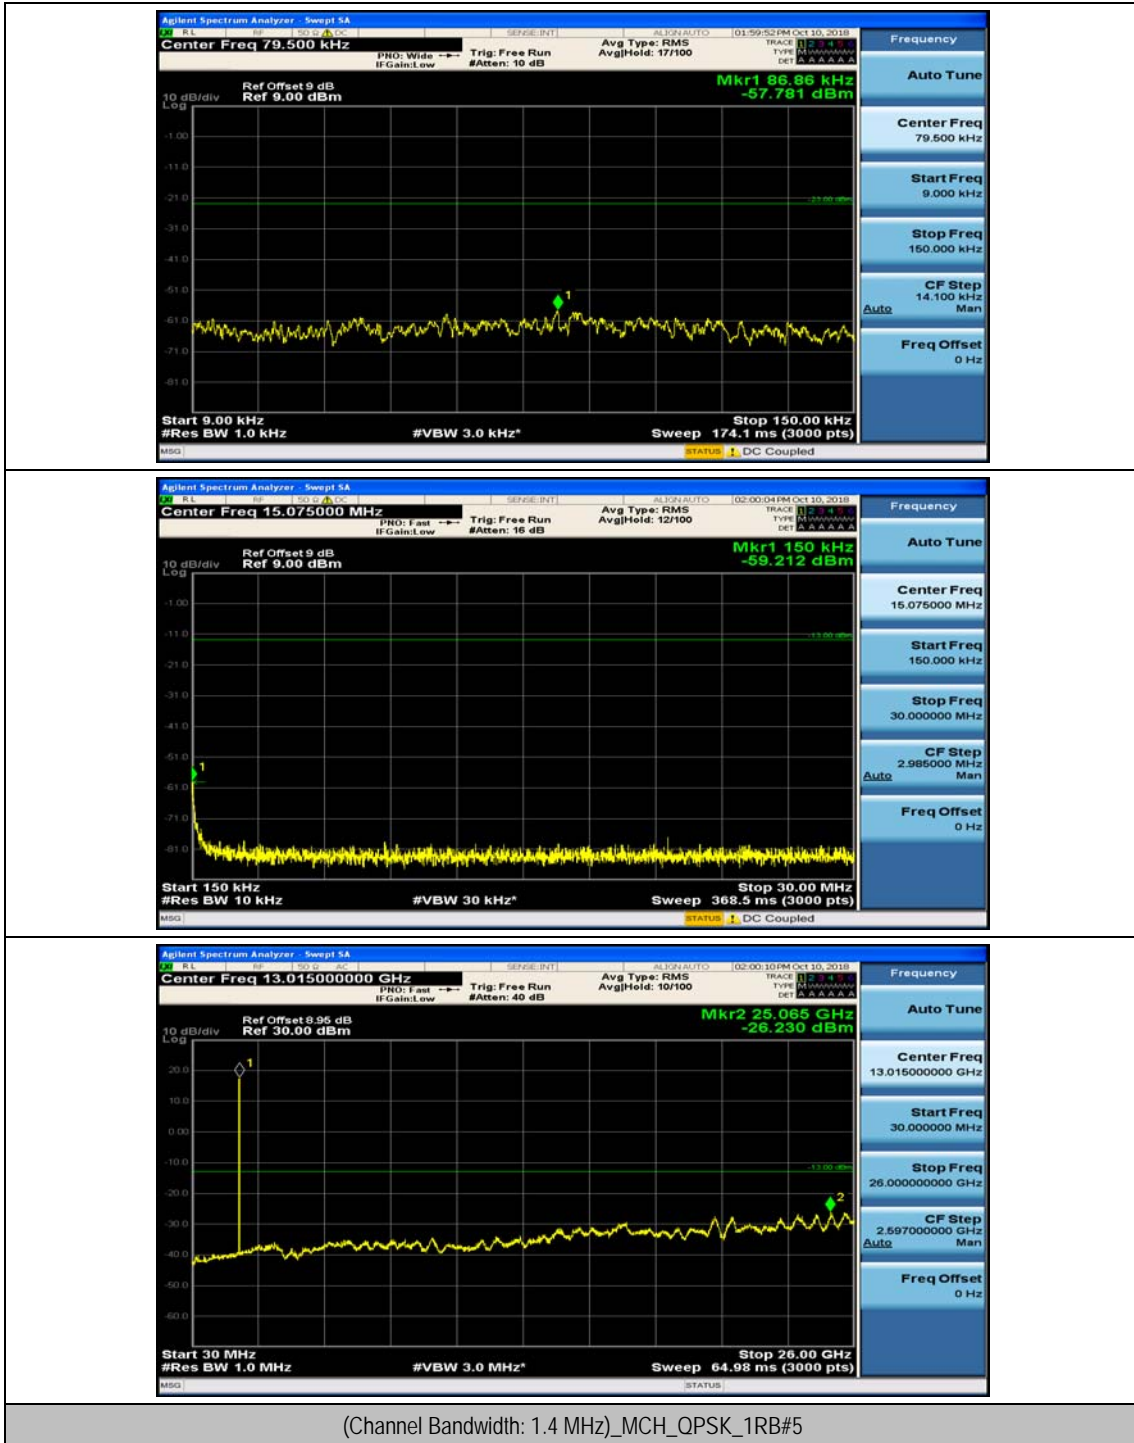

(Channel Bandwidth: 1.4 MHz)_MCH_QPSK_1RB#0

(Channel Bandwidth: 1.4 MHz)_MCH_QPSK_1RB#3

(Channel Bandwidth: 1.4 MHz)_HCH_QPSK_1RB#0

(Channel Bandwidth: 1.4 MHz)_HCH_QPSK_1RB#3

(Channel Bandwidth: 1.4 MHz)_LCH_16QAM_1RB#0

(Channel Bandwidth: 1.4 MHz)_LCH_16QAM_1RB#3

(Channel Bandwidth: 1.4 MHz)_MCH_16QAM_1RB#0

(Channel Bandwidth: 1.4 MHz)_MCH_16QAM_1RB#3

(Channel Bandwidth: 1.4 MHz)_HCH_16QAM_1RB#0

(Channel Bandwidth: 1.4 MHz)_HCH_16QAM_1RB#3

Channel Bandwidth: 3 MHz

(Channel Bandwidth: 3 MHz)_MCH_QPSK_1RB#0

(Channel Bandwidth: 3 MHz)_MCH_QPSK_1RB#7

(Channel Bandwidth: 3 MHz)_HCH_QPSK_1RB#0

(Channel Bandwidth: 3 MHz)_HCH_QPSK_1RB#7

(Channel Bandwidth: 3 MHz)_LCH_16QAM_1RB#0