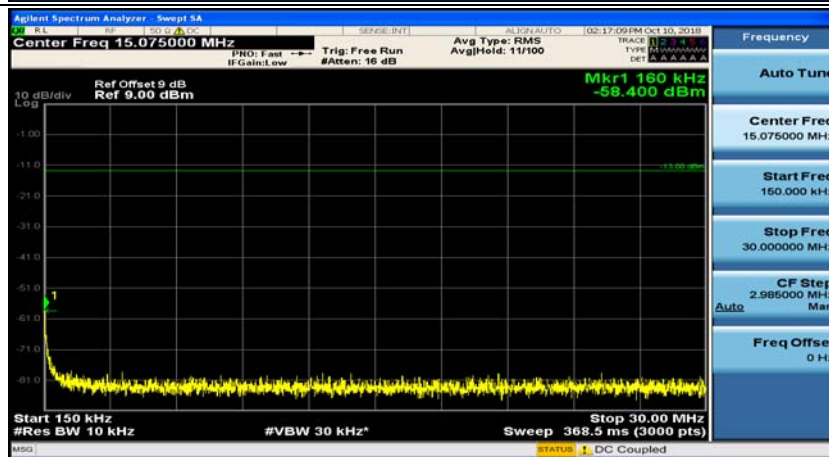

(Channel Bandwidth: 5 MHz)_HCH_QPSK_1RB#0