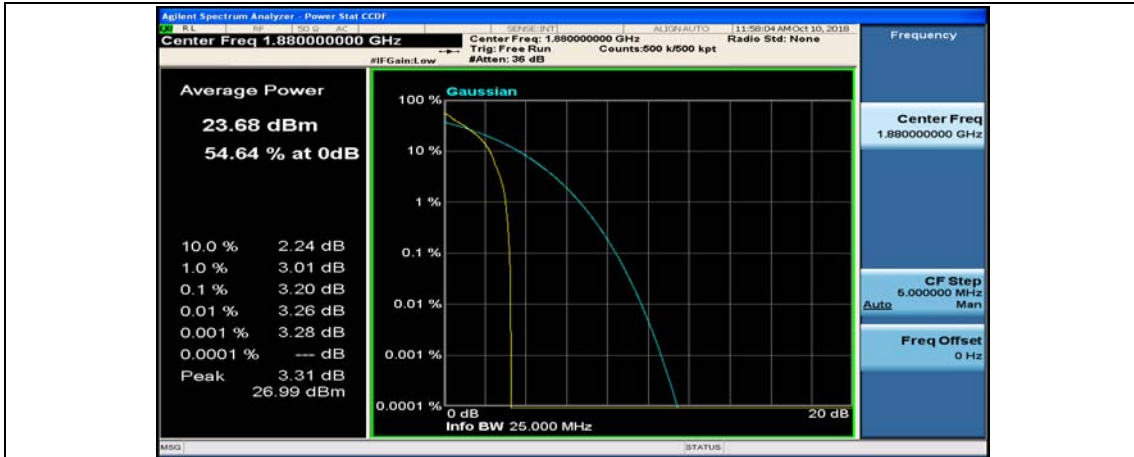

(Channel Bandwidth:15 MHz)_LCH_QPSK_37RB#38

(Channel Bandwidth:15 MHz)_LCH_QPSK_75RB#0

(Channel Bandwidth:15 MHz)_MCH_QPSK_1RB#0

(Channel Bandwidth:15 MHz)_MCH_QPSK_1RB#37

(Channel Bandwidth:15 MHz)_MCH_QPSK_1RB#74