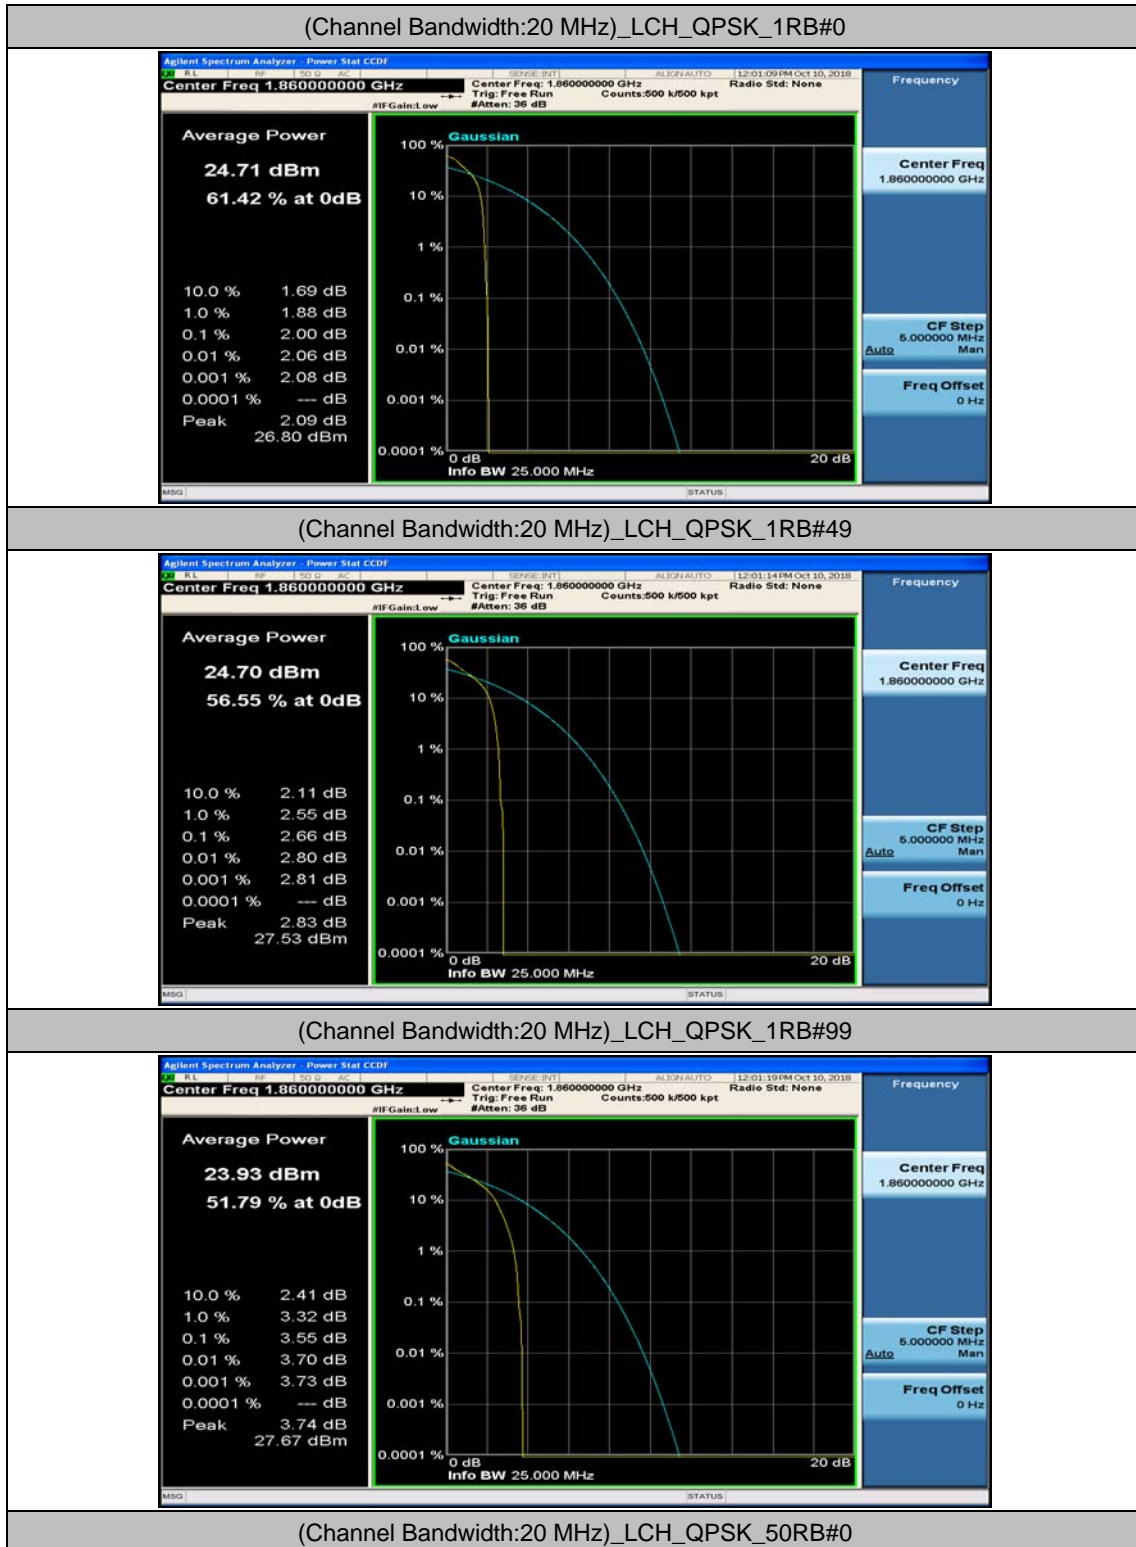

Channel Bandwidth: 20 MHz