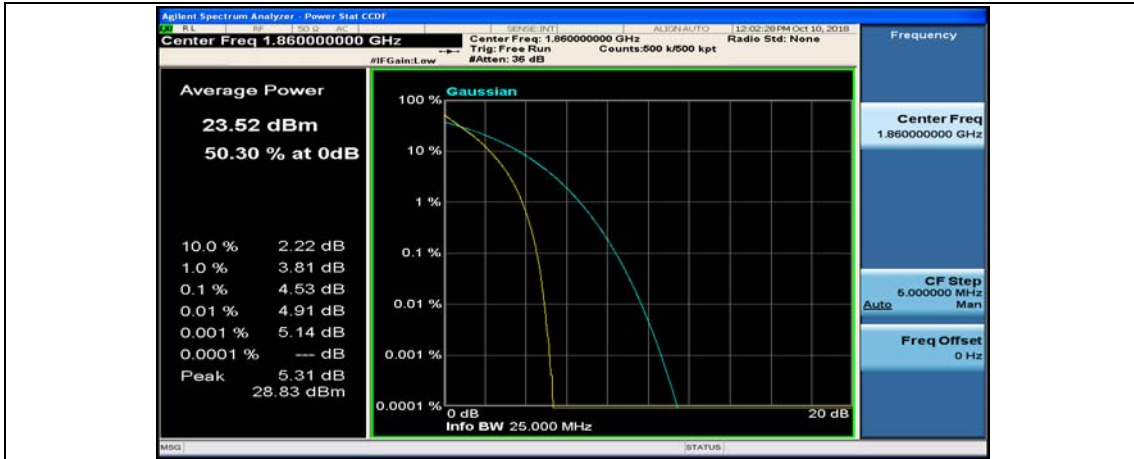

(Channel Bandwidth:15 MHz)_HCH_16QAM_37RB#38

(Channel Bandwidth:15 MHz)_HCH_16QAM_75RB#0

Channel Bandwidth: 20 MHz

(Channel Bandwidth:20 MHz)_LCH_QPSK_50RB#25

(Channel Bandwidth:20 MHz)_LCH_QPSK_50RB#50

(Channel Bandwidth:20 MHz)_LCH_QPSK_100RB#0