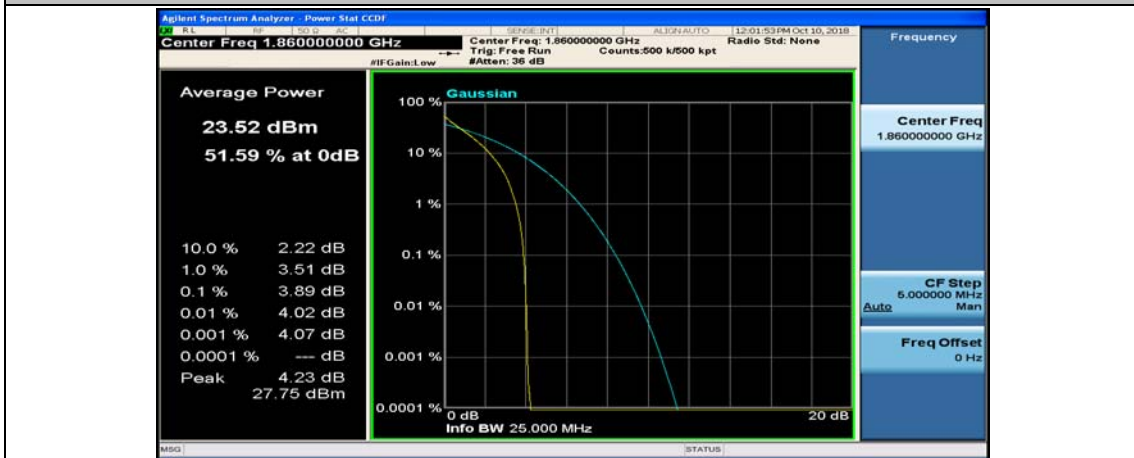

(Channel Bandwidth:15 MHz)_HCH_16QAM_37RB#38

(Channel Bandwidth:15 MHz)_HCH_16QAM_75RB#0

Channel Bandwidth: 20 MHz

(Channel Bandwidth:20 MHz)_LCH_QPSK_50RB#25

(Channel Bandwidth:20 MHz)_LCH_QPSK_50RB#50

(Channel Bandwidth:20 MHz)_LCH_QPSK_100RB#0