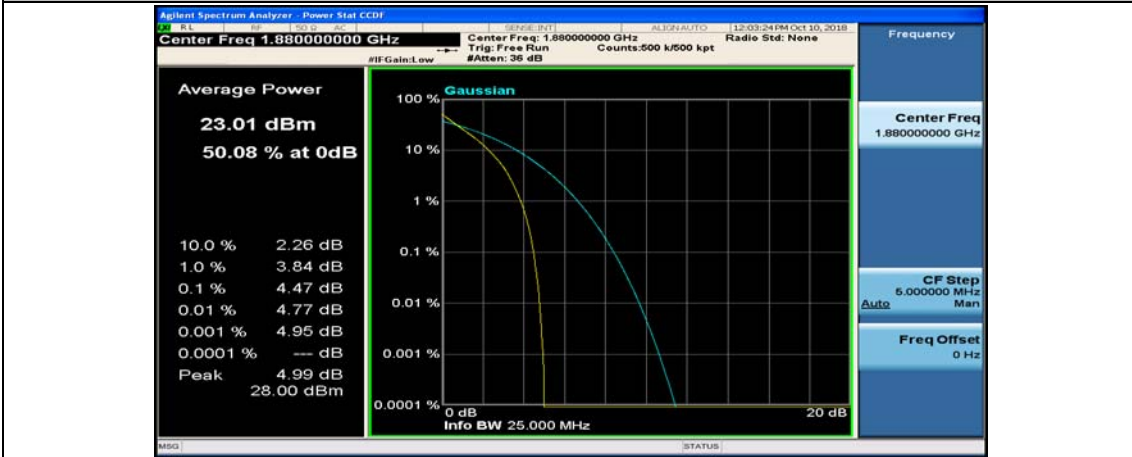

(Channel Bandwidth:20 MHz)_MCH_QPSK_1RB#0

(Channel Bandwidth:20 MHz)_MCH_QPSK_1RB#49

(Channel Bandwidth:20 MHz)_MCH_QPSK_1RB#99

(Channel Bandwidth:20 MHz)_MCH_QPSK_50RB#0

(Channel Bandwidth:20 MHz)_MCH_QPSK_50RB#25