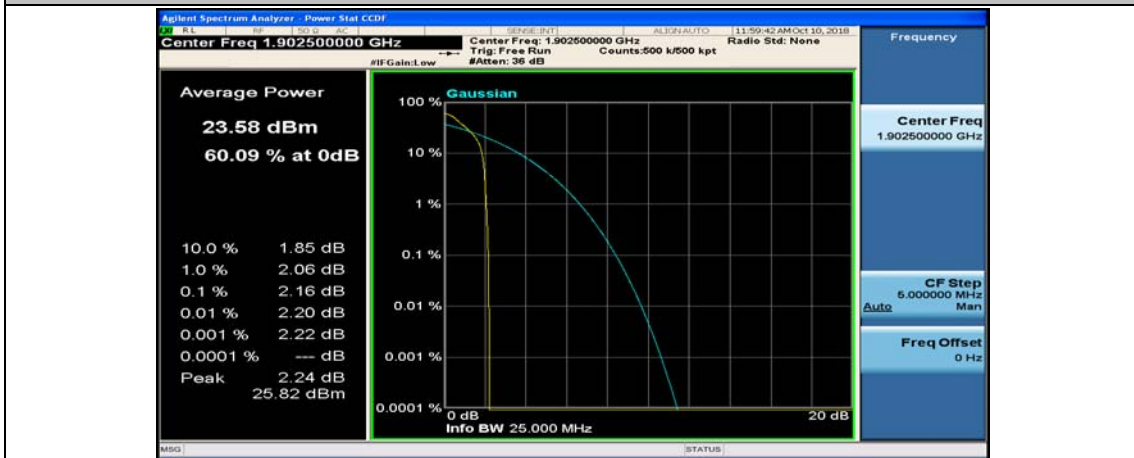

(Channel Bandwidth:15 MHz)_HCH_QPSK_1RB#74