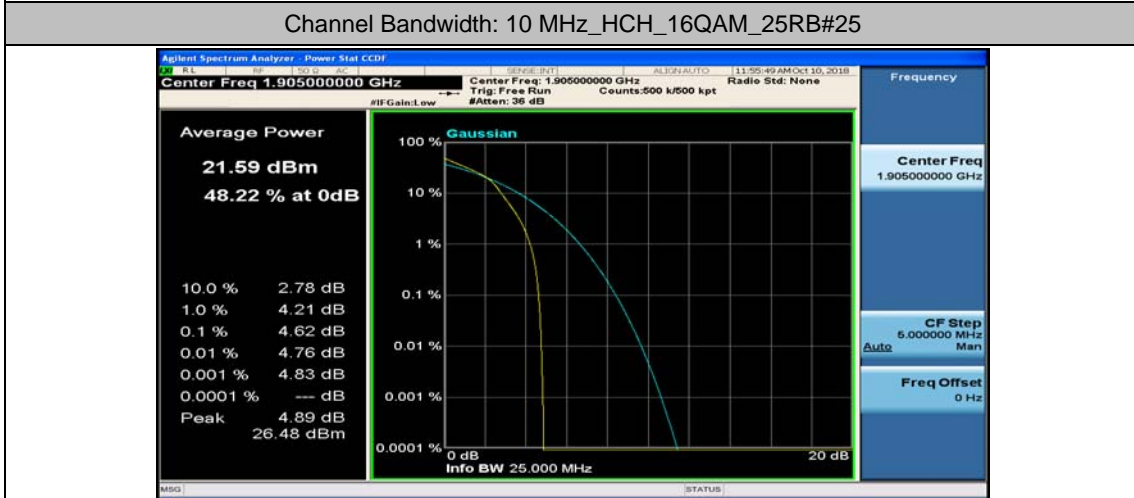

Channel Bandwidth: 10 MHz_MCH_16QAM_1RB#49

Channel Bandwidth: 10 MHz_MCH_16QAM_25RB#0

Channel Bandwidth: 10 MHz_MCH_16QAM_25RB#12

Channel Bandwidth: 10 MHz_MCH_16QAM_25RB#25

Channel Bandwidth: 15 MHz

(Channel Bandwidth:15 MHz)_LCH_QPSK_37RB#18