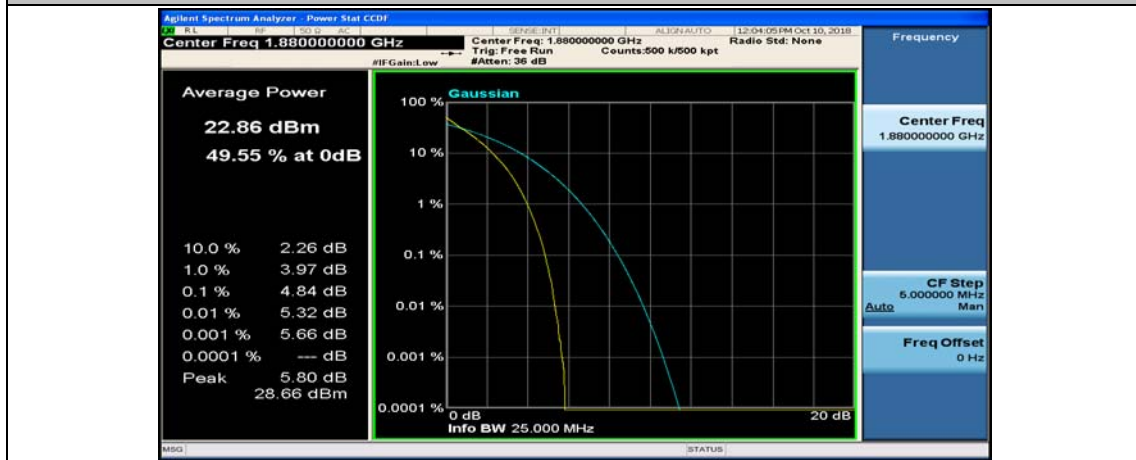

(Channel Bandwidth:20 MHz)_MCH_QPSK_100RB#0