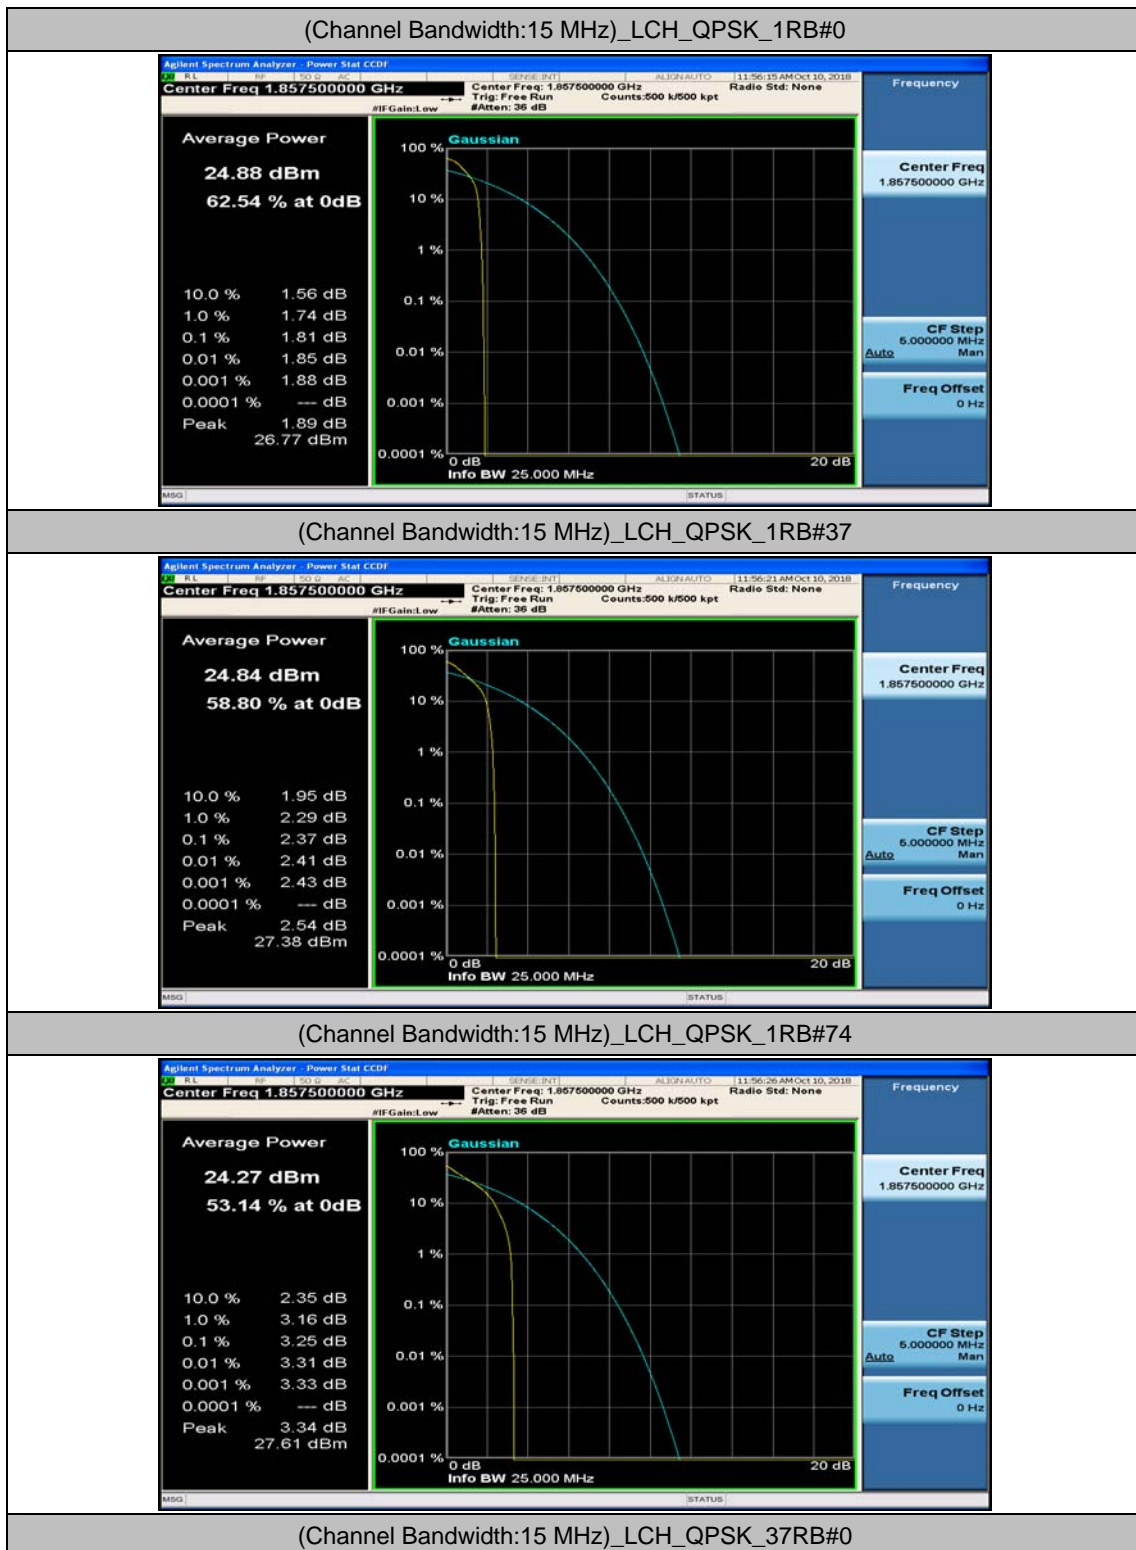

Channel Bandwidth: 10 MHz_MCH_16QAM_1RB#49

Channel Bandwidth: 10 MHz_MCH_16QAM_25RB#0

Channel Bandwidth: 10 MHz_MCH_16QAM_25RB#12

Channel Bandwidth: 10 MHz_MCH_16QAM_25RB#25

Channel Bandwidth: 15 MHz

(Channel Bandwidth:15 MHz)_LCH_QPSK_37RB#18