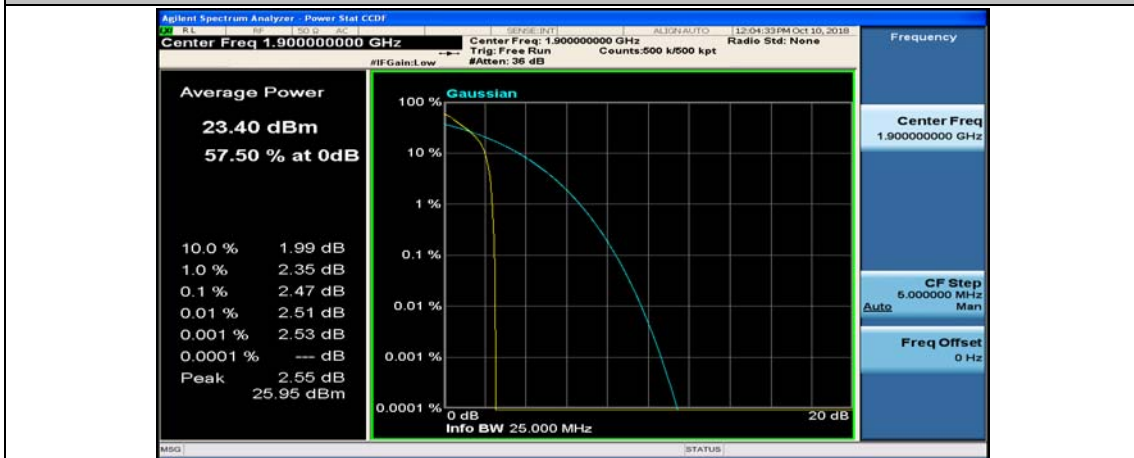

(Channel Bandwidth:20 MHz)_MCH_QPSK_50RB#50

(Channel Bandwidth:20 MHz)_MCH_QPSK_100RB#0

(Channel Bandwidth:20 MHz)_HCH_QPSK_1RB#0

(Channel Bandwidth:20 MHz)_HCH_QPSK_1RB#49

(Channel Bandwidth:20 MHz)_HCH_QPSK_1RB#99