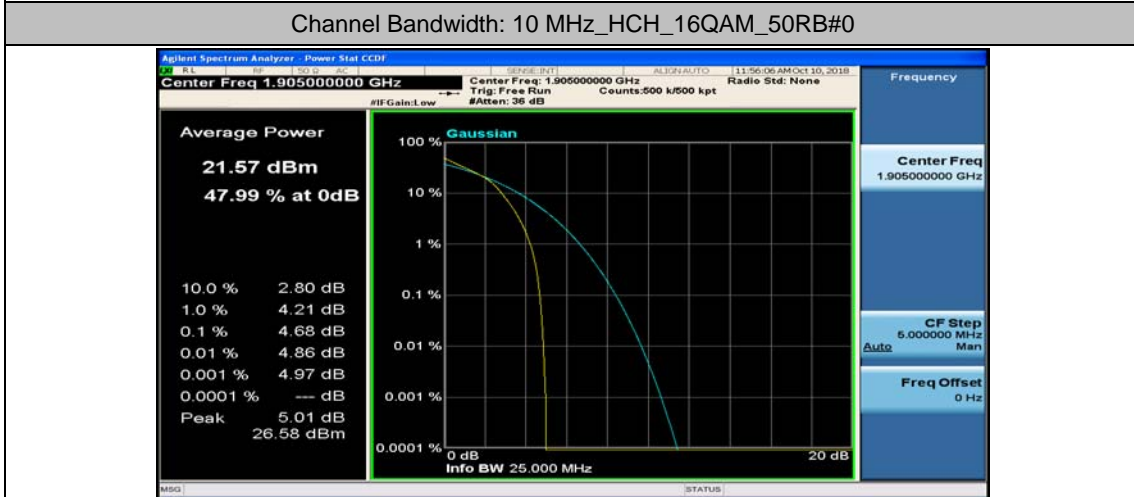

Channel Bandwidth: 10 MHz_MCH_16QAM_1RB#49

Channel Bandwidth: 10 MHz_MCH_16QAM_25RB#0

Channel Bandwidth: 10 MHz_MCH_16QAM_25RB#12

Channel Bandwidth: 10 MHz_MCH_16QAM_25RB#25

Channel Bandwidth: 15 MHz

(Channel Bandwidth:15 MHz)_LCH_QPSK_37RB#18