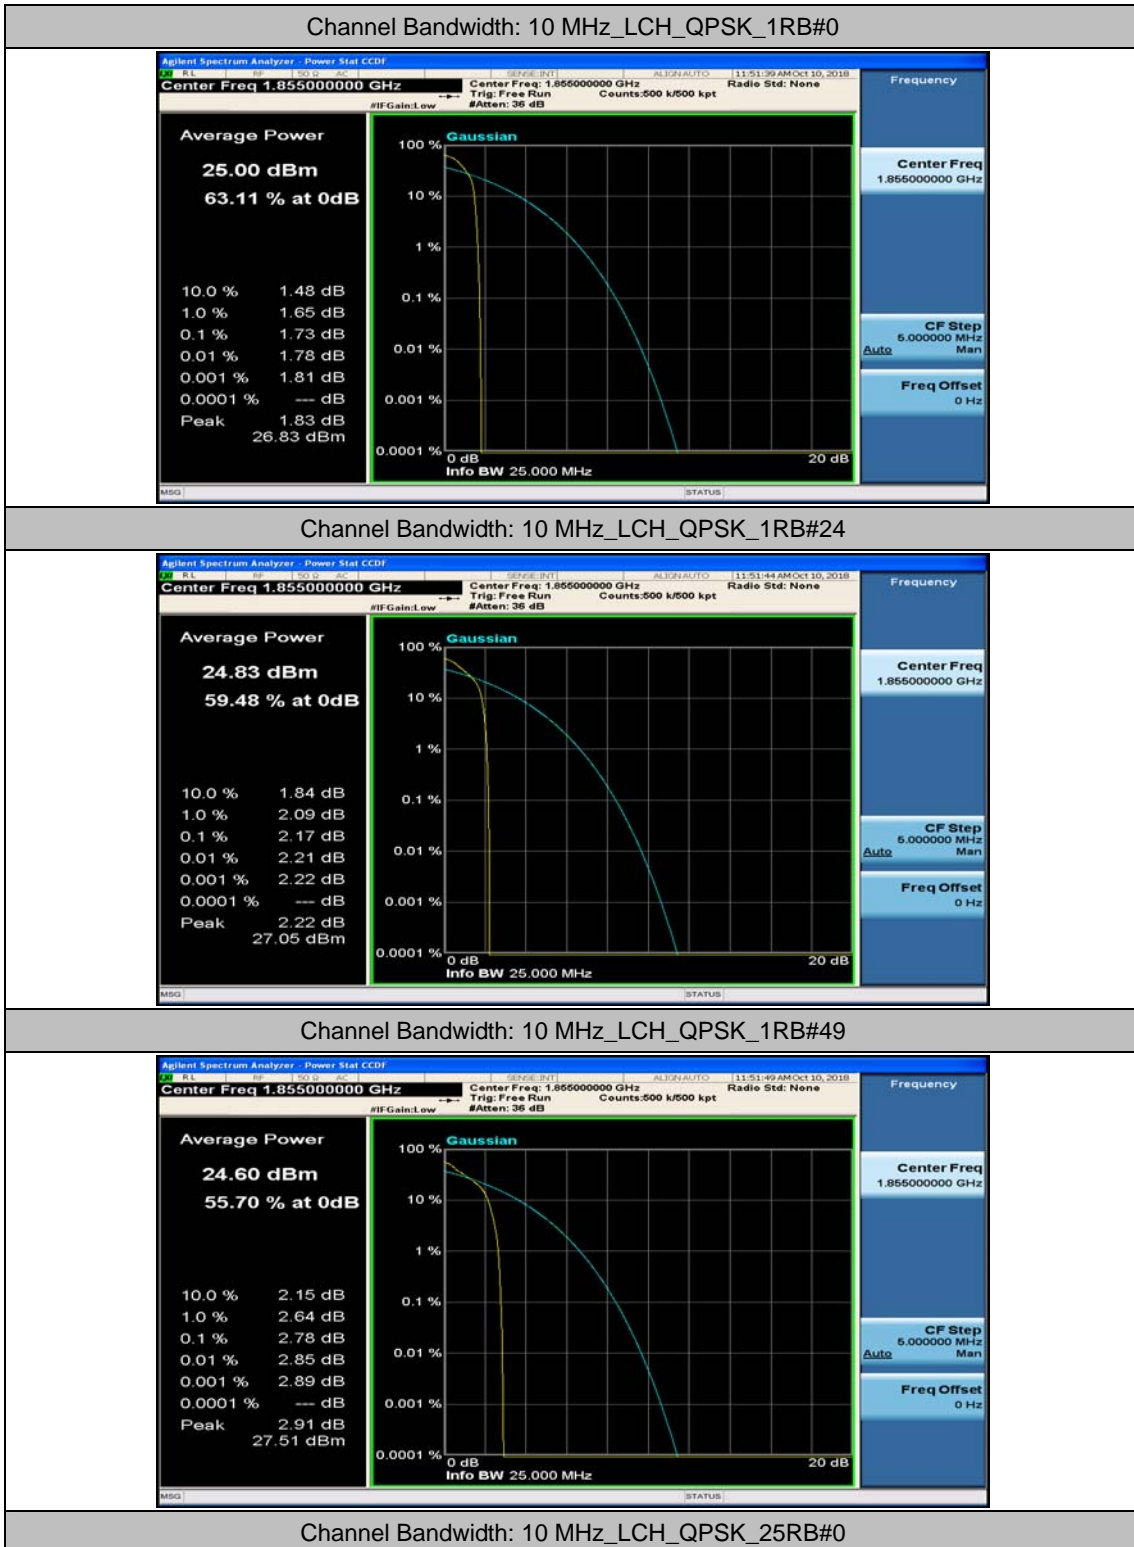

Channel Bandwidth: 10 MHz