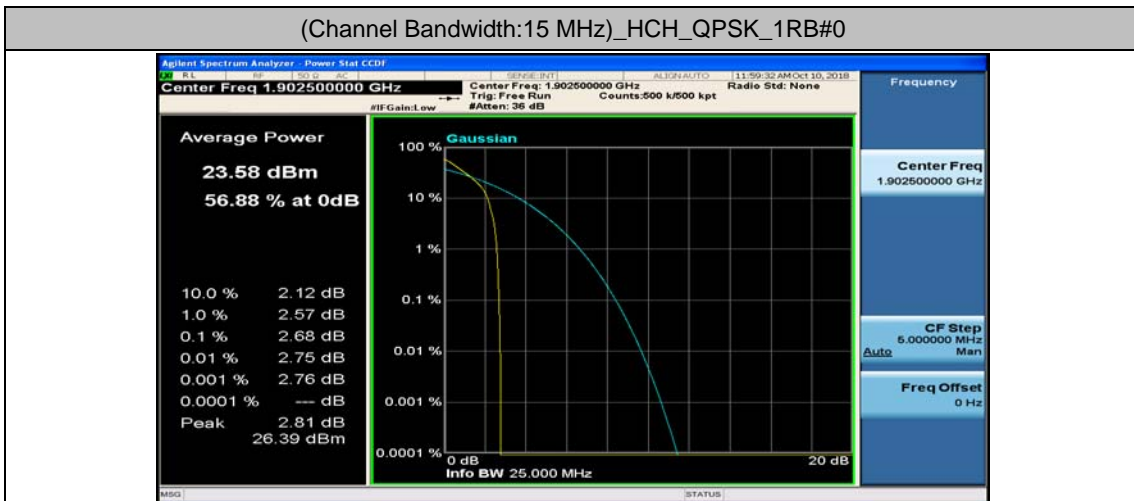

(Channel Bandwidth:15 MHz)_MCH_QPSK_37RB#0

(Channel Bandwidth:15 MHz)_MCH_QPSK_37RB#18

(Channel Bandwidth:15 MHz)_MCH_QPSK_37RB#38

(Channel Bandwidth:15 MHz)_MCH_QPSK_75RB#0

(Channel Bandwidth:15 MHz)_HCH_QPSK_1RB#0