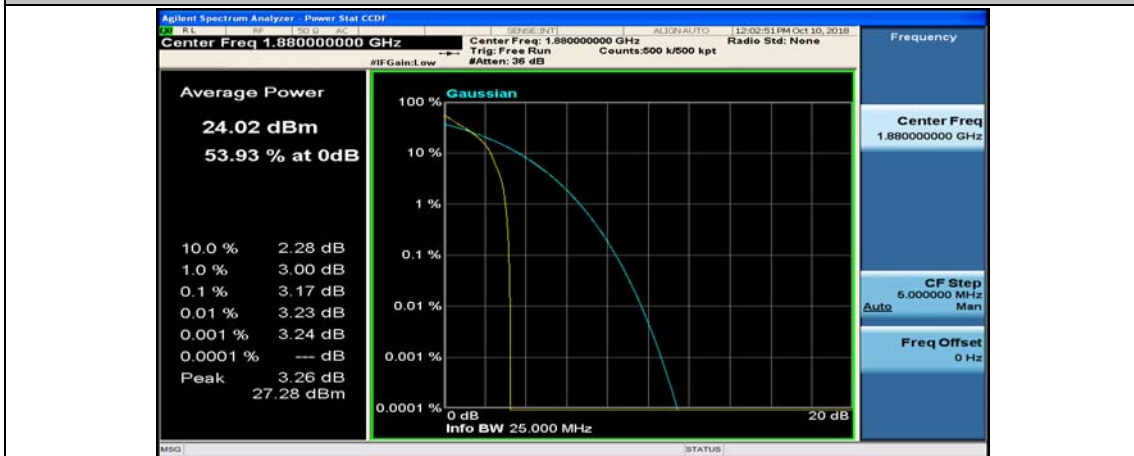

(Channel Bandwidth:20 MHz)_MCH_QPSK_1RB#49