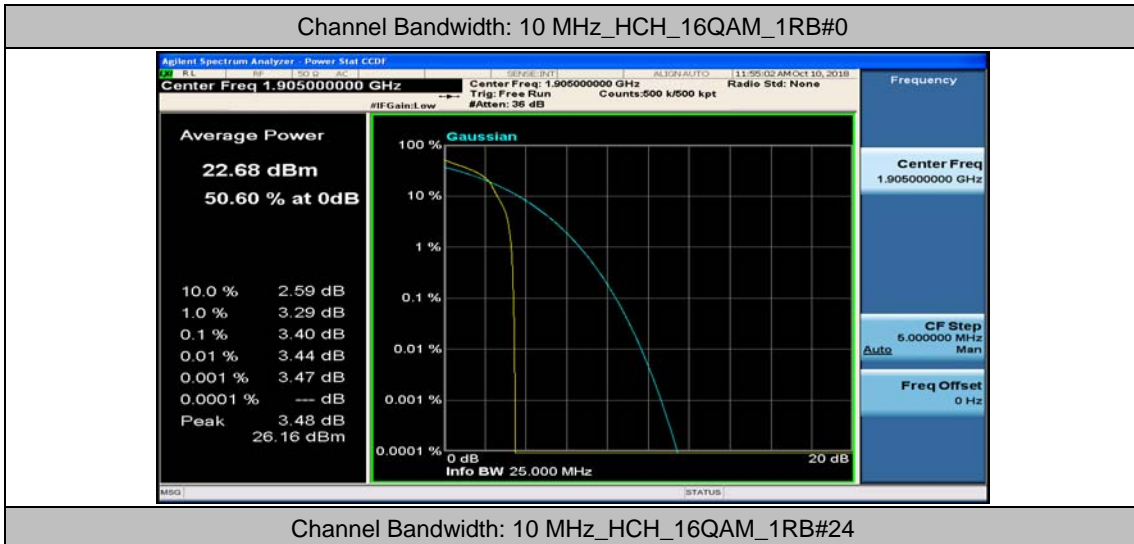

Channel Bandwidth: 10 MHz_MCH_16QAM_1RB#49

Channel Bandwidth: 10 MHz_MCH_16QAM_25RB#0

Channel Bandwidth: 10 MHz_MCH_16QAM_25RB#12

Channel Bandwidth: 10 MHz_MCH_16QAM_25RB#25

Channel Bandwidth: 15 MHz

(Channel Bandwidth:15 MHz)_LCH_QPSK_37RB#18