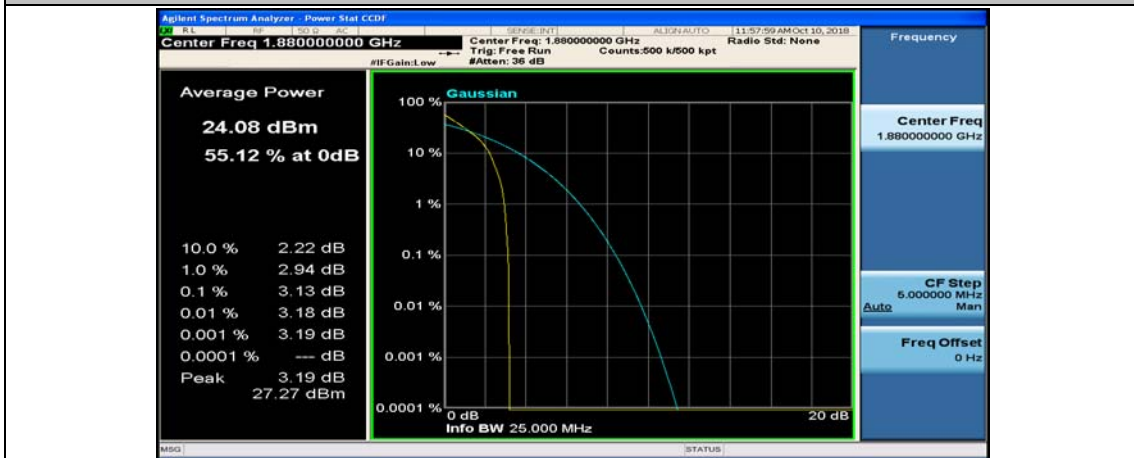

(Channel Bandwidth:15 MHz)_LCH_QPSK_37RB#38

(Channel Bandwidth:15 MHz)_LCH_QPSK_75RB#0

(Channel Bandwidth:15 MHz)_MCH_QPSK_1RB#0

(Channel Bandwidth:15 MHz)_MCH_QPSK_1RB#37

(Channel Bandwidth:15 MHz)_MCH_QPSK_1RB#74