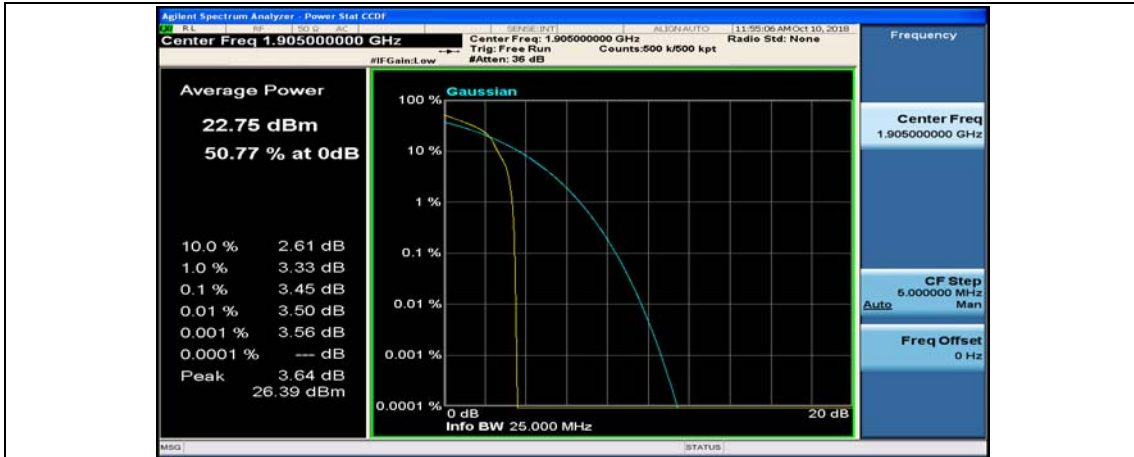

Channel Bandwidth: 10 MHz_MCH_16QAM_1RB#49

Channel Bandwidth: 10 MHz_MCH_16QAM_25RB#0

Channel Bandwidth: 10 MHz_MCH_16QAM_25RB#12

Channel Bandwidth: 10 MHz_MCH_16QAM_25RB#25

Channel Bandwidth: 15 MHz

(Channel Bandwidth:15 MHz)_LCH_QPSK_37RB#18