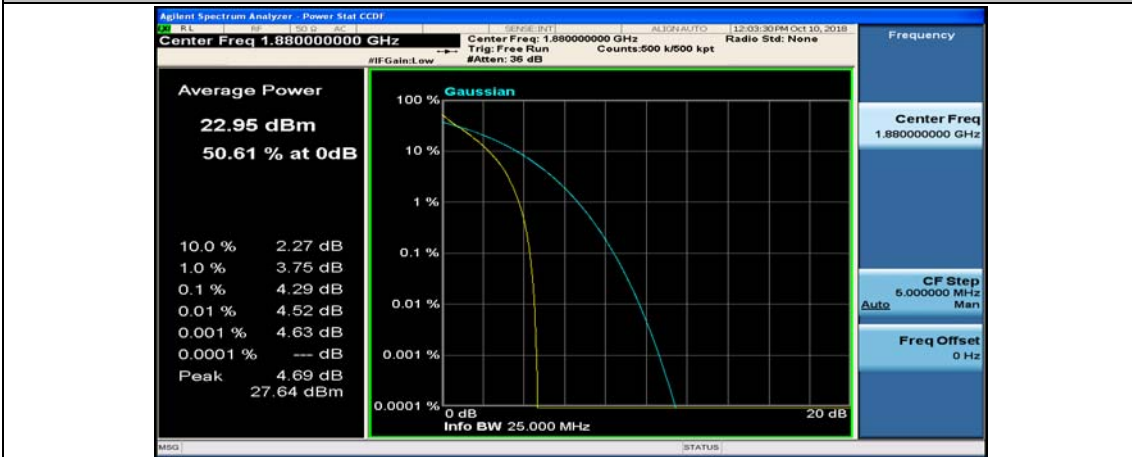

(Channel Bandwidth:20 MHz)_MCH_QPSK_1RB#0

(Channel Bandwidth:20 MHz)_MCH_QPSK_1RB#49

(Channel Bandwidth:20 MHz)_MCH_QPSK_1RB#99

(Channel Bandwidth:20 MHz)_MCH_QPSK_50RB#0

(Channel Bandwidth:20 MHz)_MCH_QPSK_50RB#25