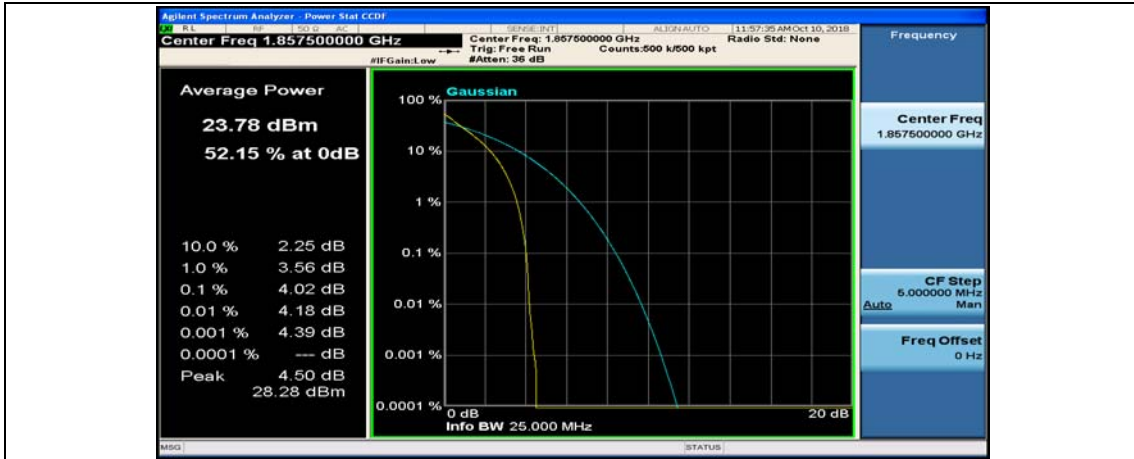

(Channel Bandwidth:15 MHz)_LCH_QPSK_75RB#0