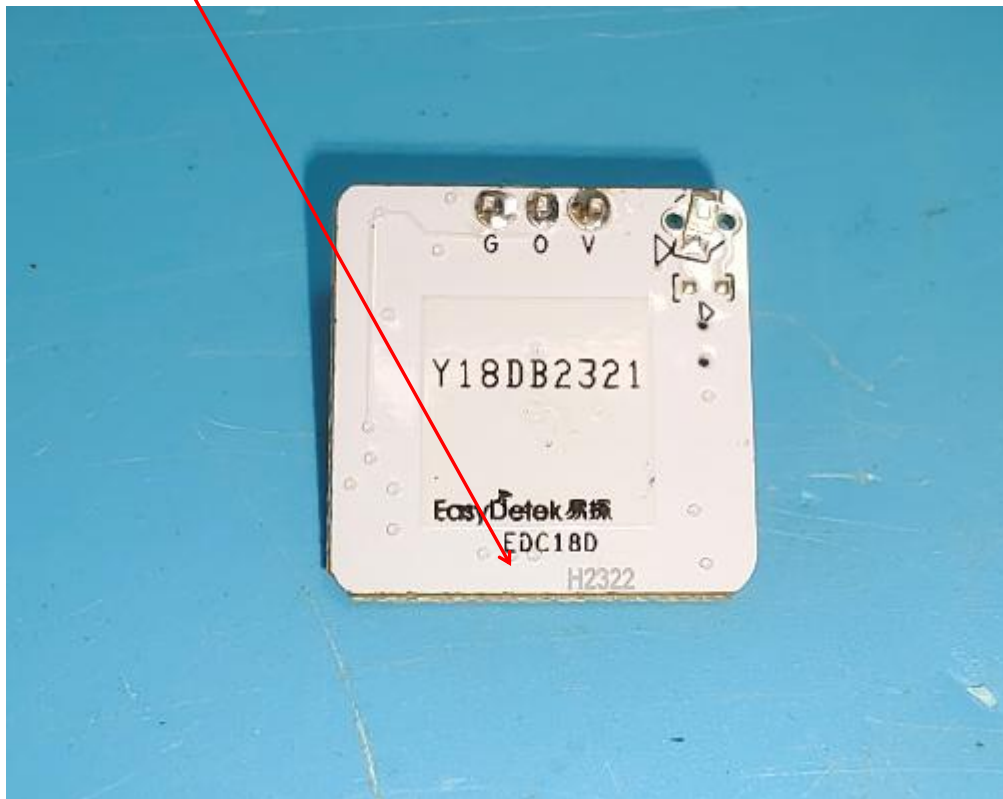

Label Location On EUT

Label:

FCC ID: 2ARDMEDC18D