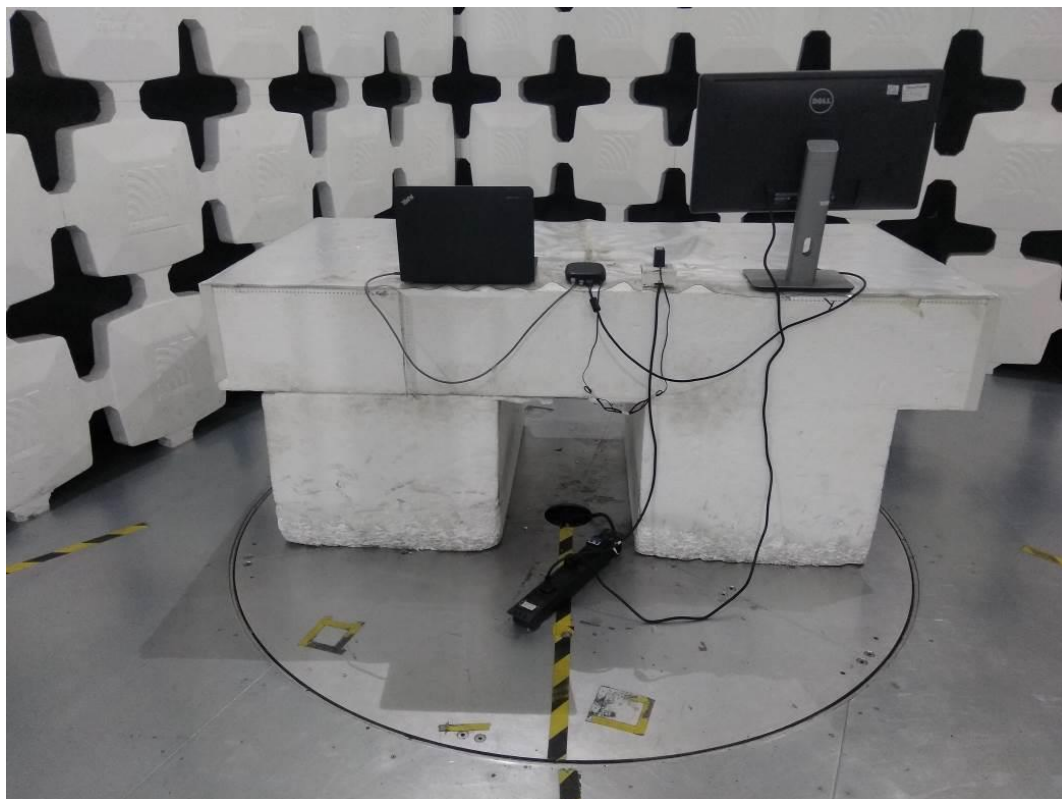

Product Name: IP Set-top Box

Model: Z123

FCC ID: 2ARDH-Z123

30M-1G

Above 1G

Conducted Emission Test