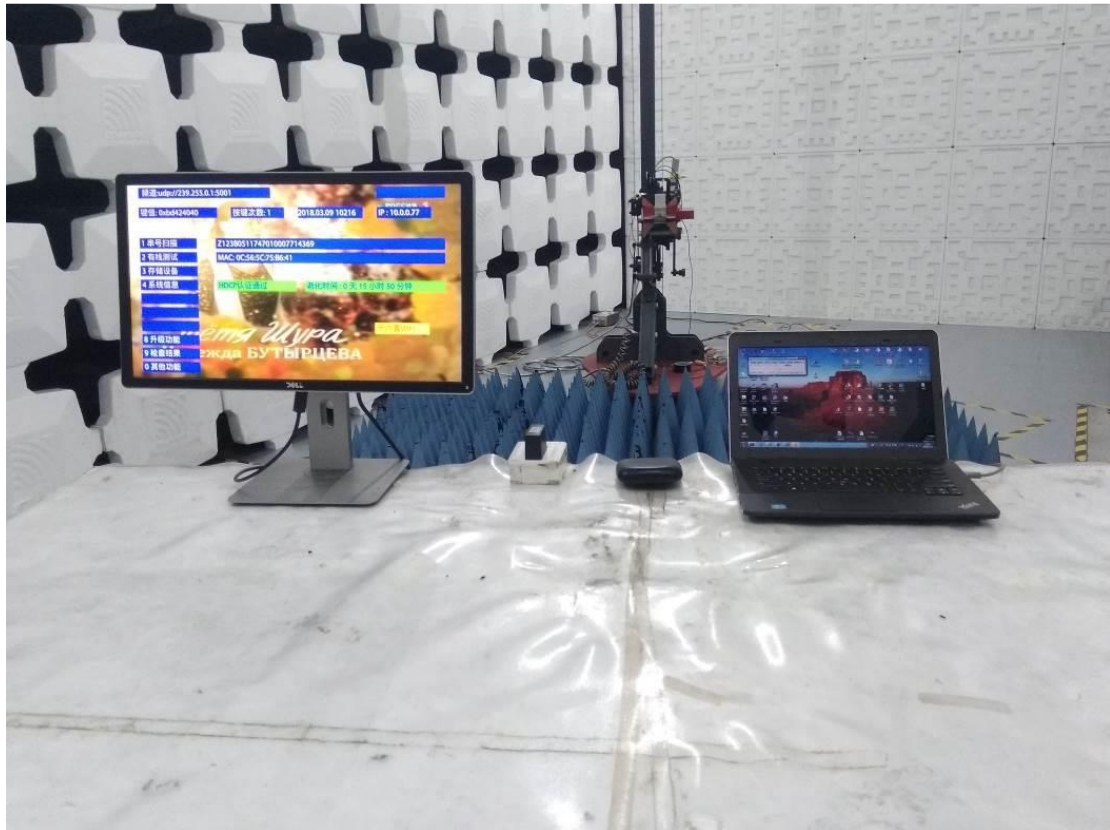

Product Name: IP Set-top Box

Model: Z123

FCC ID: 2ARDH-Z123

30M-1G

Above 1G

Conducted Emission Test