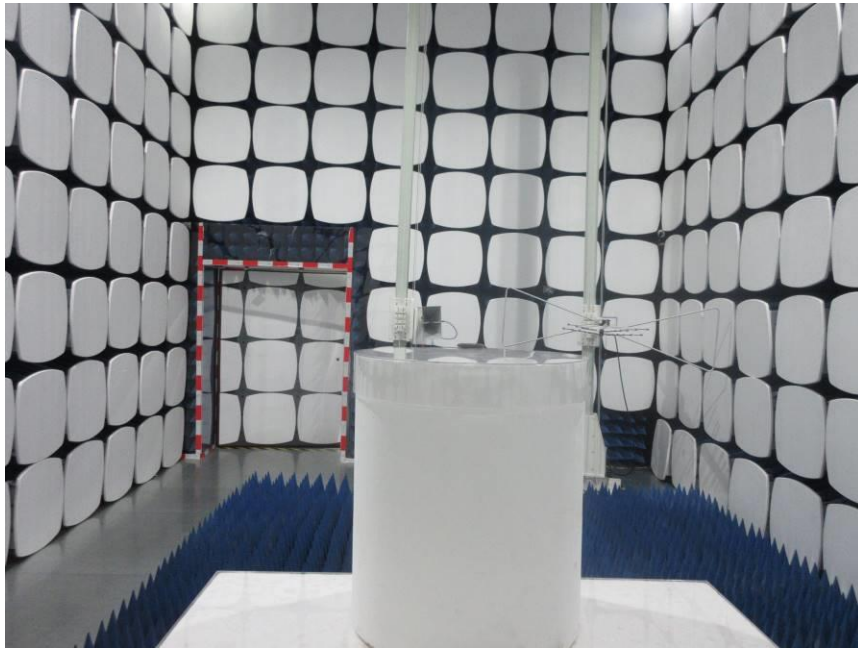

1.2 Field Strength of the Fundamental Signal (15.249(a)) Test Setup