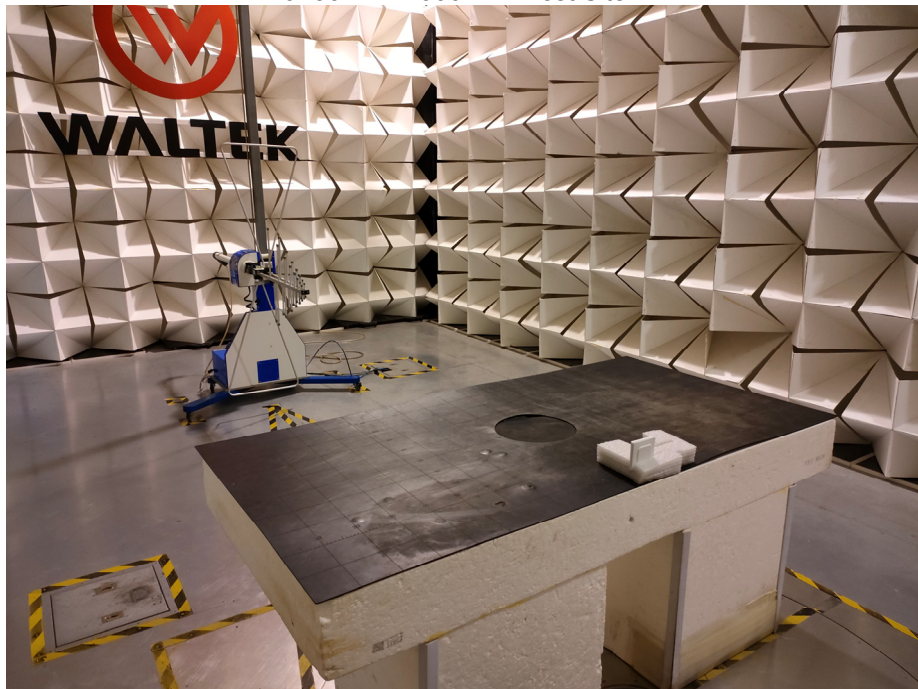

Appendix-BPECK-Photos

1. Test Setup photos Model BPECK FCC ID: 2ARD4-BPECK

1.1. Photograph - Spurious Emissions Radiated Test Setup

Below 30MHz Test Site 2#

For 30MHz-1000MHz Test Site 2#

Appendix-BPECK-Photos