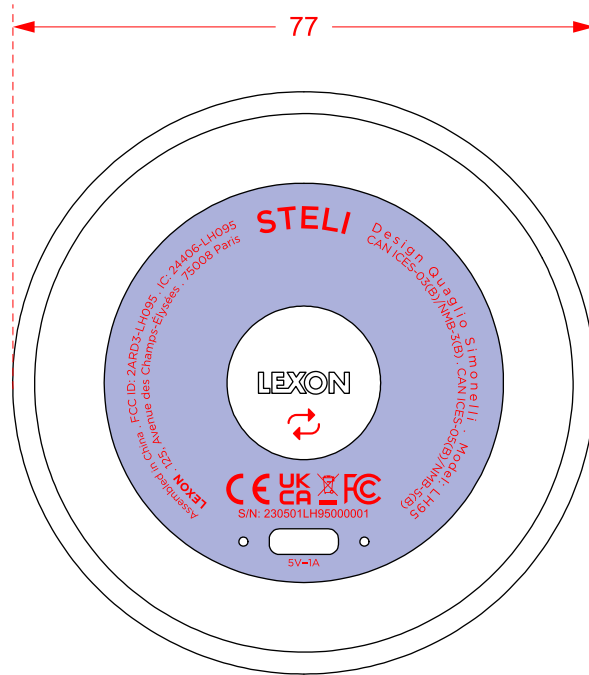

ARTWORK LH95 - STELI

DEBOSSÉD

LASER PRINTING

SERIAL NUMBER is for reference only.
The final number will change according to communicated rules and will be different on each product assembled