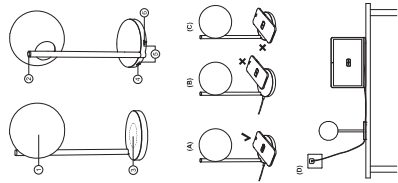

BUBBLE LAMP

Design by Arne Jacobsen

ENGLISH

English text describing the product and its features.

Table with technical specifications in English.

FRANCAIS

French text describing the product and its features.