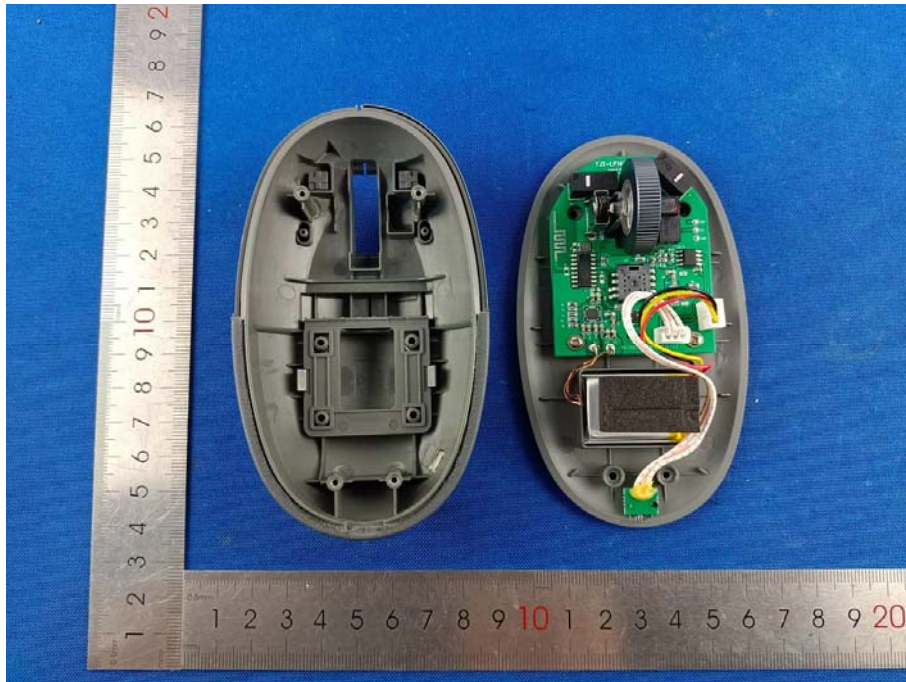

## Photographs of the EUT (Internal Photos)

Model: LD149

Bluetooth  
ANT

RX ANT