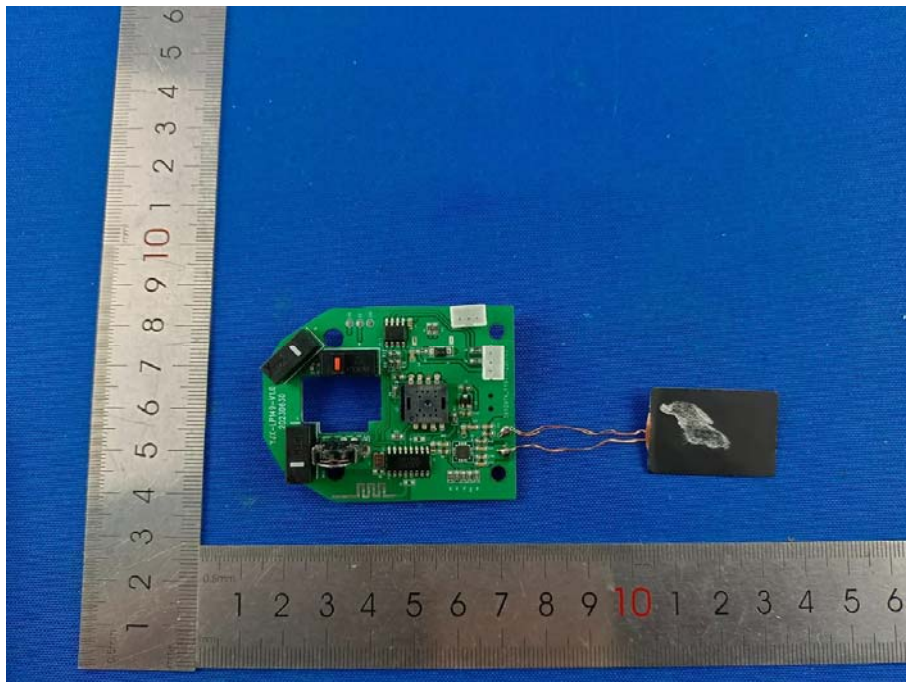

## Photographs of the EUT (Internal Photos)

Model: LD149

Bluetooth  
ANT

RX ANT