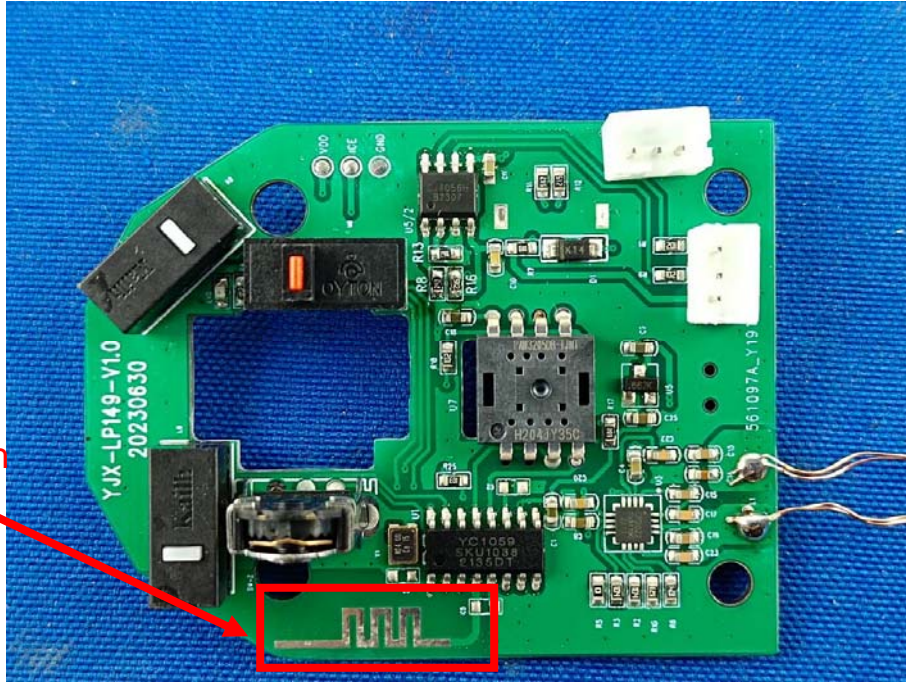

## Photographs of the EUT (Internal Photos)

Model: LD149

Bluetooth  
ANT

RX ANT